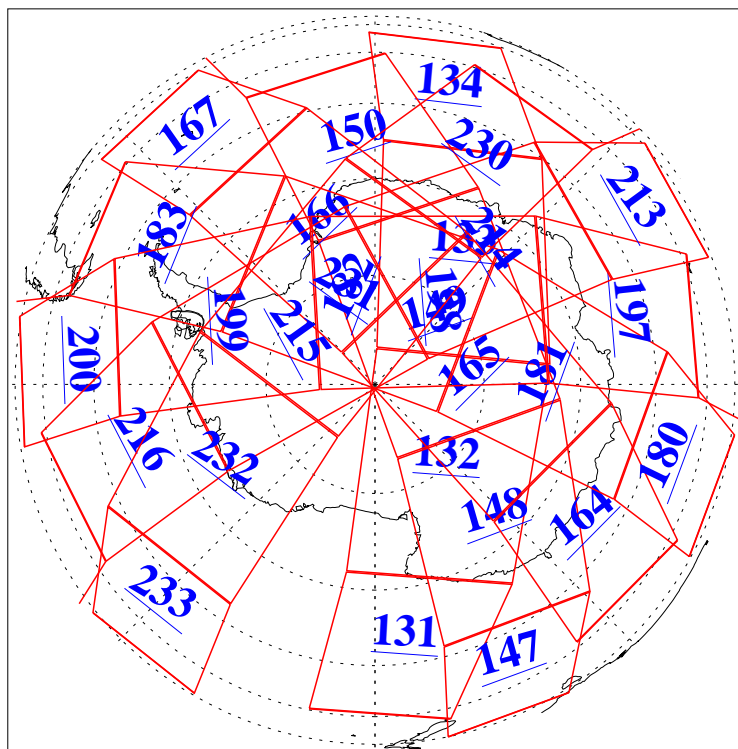

L1B Availability  
AMSU Granules: 240  
HSB Granules: 0  
AIRS Granules: 240

13 Jul 2009  
DoY 194  
Aqua Day 2627  
Granules: 1 to 120

Granules: 121 to 240

Legend: AMSU Available, HSB Available, AIRS Available

L1B Availability  
AMSU Granules: 240  
HSB Granules: 0  
AIRS Granules: 240

13 Jul 2009  
DoY 194  
Aqua Day 2627

Ascending Granules

Descending Granules

Legend: AMSU Available, HSB Available, AIRS Available

L1B Availability  
 AMSU Granules: 240  
 HSB Granules: 0  
 AIRS Granules: 240

13 Jul 2009  
 DoY 194  
 Aqua Day 2627

Northern Hemisphere Granules

Southern Hemisphere Granules

Legend: AMSU Available, ~~HSB Available~~, AIRS Available