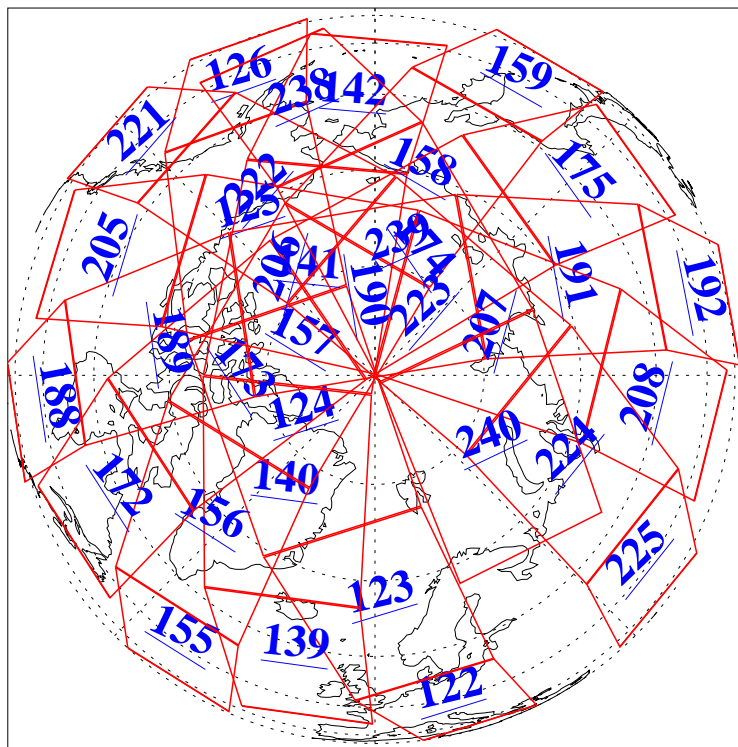

L1B Availability  
AMSU Granules: 240  
HSB Granules: 0  
AIRS Granules: 240

13 Jul 2009  
DoY 194  
Aqua Day 2627  
Granules: 1 to 120

Granules: 121 to 240

Legend: AMSU Available, HSB Available, AIRS Available

L1B Availability  
AMSU Granules: 240  
HSB Granules: 0  
AIRS Granules: 240

13 Jul 2009  
DoY 194  
Aqua Day 2627

Ascending Granules

Descending Granules

Legend: AMSU Available, HSB Available, AIRS Available

L1B Availability  
 AMSU Granules: 240  
 HSB Granules: 0  
 AIRS Granules: 240

13 Jul 2009  
 DoY 194  
 Aqua Day 2627

Northern Hemisphere Granules

Southern Hemisphere Granules

Legend: AMSU Available, ~~HSB Available~~, AIRS Available