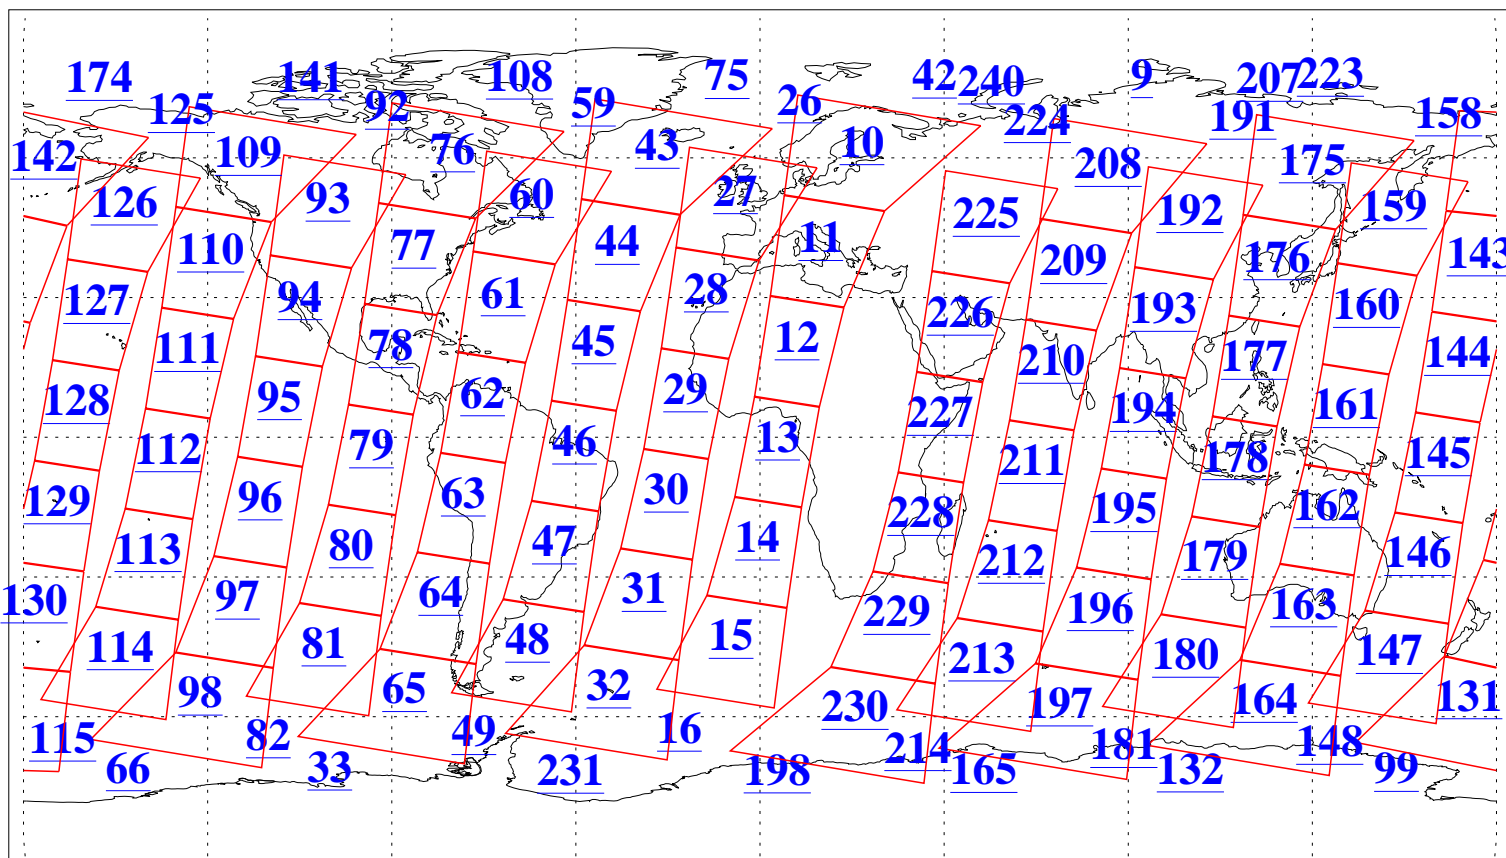

L1B Availability  
AMSU Granules: 240  
HSB Granules: 0  
AIRS Granules: 240

13 Jul 2009  
DoY 194  
Aqua Day 2627  
Granules: 1 to 120

Granules: 121 to 240

Legend: AMSU Available, HSB Available, AIRS Available

L1B Availability  
AMSU Granules: 240  
HSB Granules: 0  
AIRS Granules: 240

13 Jul 2009  
DoY 194  
Aqua Day 2627

Ascending Granules

Descending Granules

Legend: AMSU Available, HSB Available, AIRS Available

L1B Availability  
 AMSU Granules: 240  
 HSB Granules: 0  
 AIRS Granules: 240

13 Jul 2009  
 DoY 194  
 Aqua Day 2627

Northern Hemisphere Granules

Southern Hemisphere Granules

Legend: AMSU Available, ~~HSB Available~~, AIRS Available