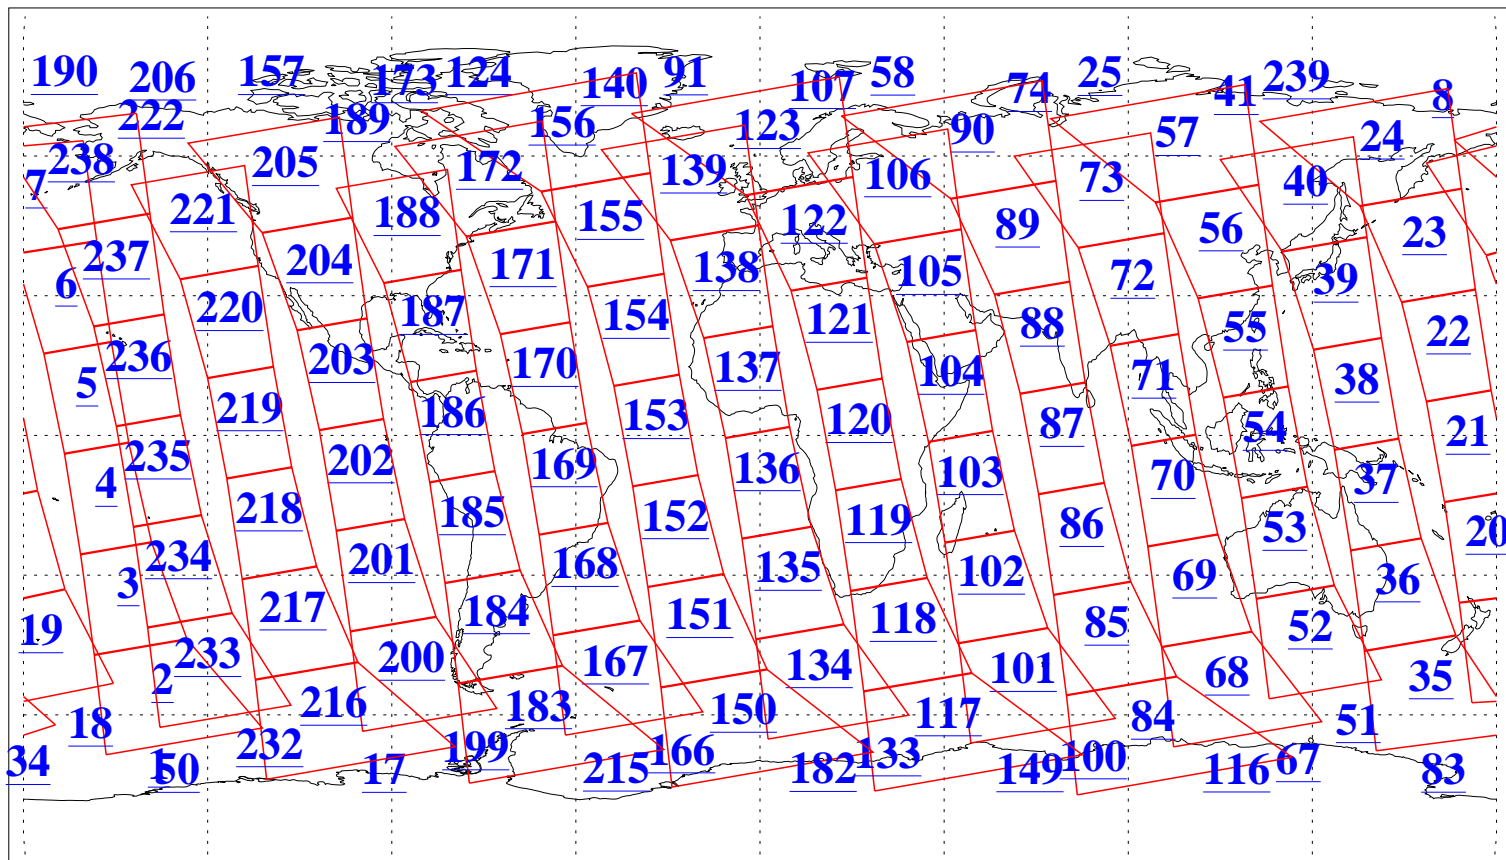

L1B Availability  
AMSU Granules: 240  
HSB Granules: 0  
AIRS Granules: 240

13 Jul 2009  
DoY 194  
Aqua Day 2627  
Granules: 1 to 120

Granules: 121 to 240

Legend: AMSU Available, HSB Available, AIRS Available

L1B Availability  
AMSU Granules: 240  
HSB Granules: 0  
AIRS Granules: 240

13 Jul 2009  
DoY 194  
Aqua Day 2627

Ascending Granules

Descending Granules

Legend: AMSU Available, HSB Available, AIRS Available

L1B Availability  
 AMSU Granules: 240  
 HSB Granules: 0  
 AIRS Granules: 240

13 Jul 2009  
 DoY 194  
 Aqua Day 2627

Northern Hemisphere Granules

Southern Hemisphere Granules

Legend: AMSU Available, ~~HSB Available~~, AIRS Available