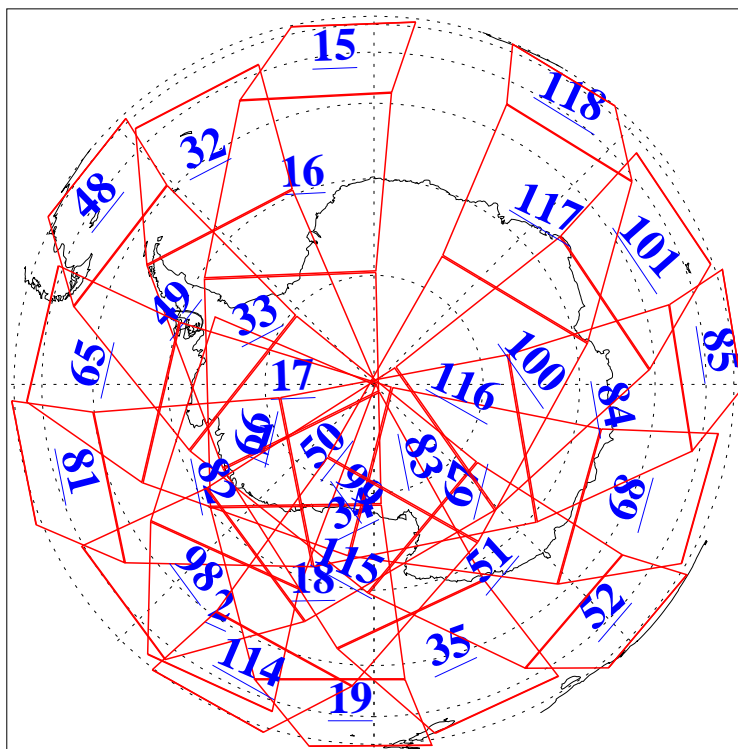

L1B Availability  
AMSU Granules: 240  
HSB Granules: 0  
AIRS Granules: 240

13 Jul 2009  
DoY 194  
Aqua Day 2627  
Granules: 1 to 120

Granules: 121 to 240

Legend: AMSU Available, HSB Available, AIRS Available

L1B Availability  
AMSU Granules: 240  
HSB Granules: 0  
AIRS Granules: 240

13 Jul 2009  
DoY 194  
Aqua Day 2627

Ascending Granules

Descending Granules

Legend: AMSU Available, HSB Available, AIRS Available

L1B Availability  
 AMSU Granules: 240  
 HSB Granules: 0  
 AIRS Granules: 240

13 Jul 2009  
 DoY 194  
 Aqua Day 2627

Northern Hemisphere Granules

Southern Hemisphere Granules

Legend: AMSU Available, ~~HSB Available~~, AIRS Available