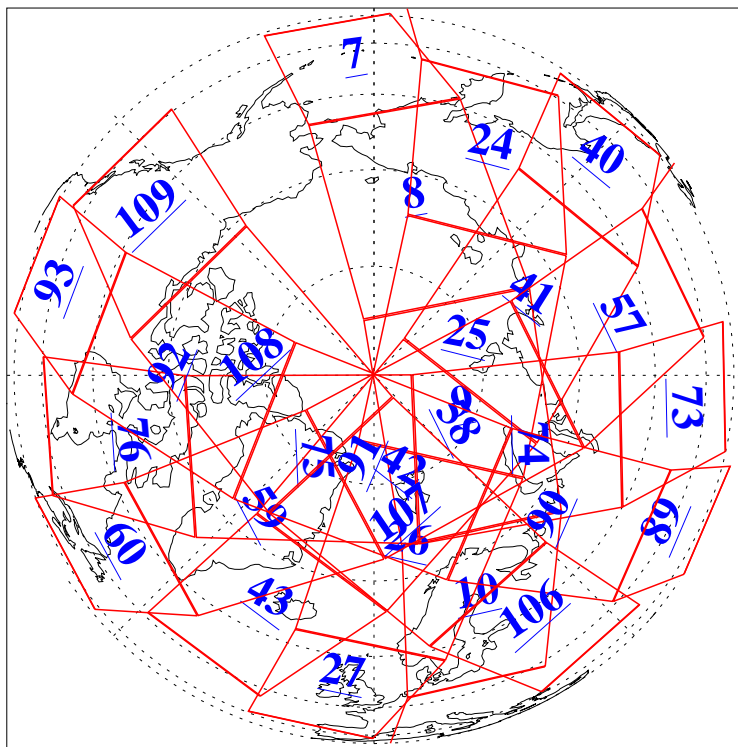

L1B Availability  
AMSU Granules: 240  
HSB Granules: 0  
AIRS Granules: 240

13 Jul 2009  
DoY 194  
Aqua Day 2627  
Granules: 1 to 120

Granules: 121 to 240

Legend: AMSU Available, HSB Available, AIRS Available

L1B Availability  
AMSU Granules: 240  
HSB Granules: 0  
AIRS Granules: 240

13 Jul 2009  
DoY 194  
Aqua Day 2627

Ascending Granules

Descending Granules

Legend: AMSU Available, HSB Available, AIRS Available

L1B Availability  
 AMSU Granules: 240  
 HSB Granules: 0  
 AIRS Granules: 240

13 Jul 2009  
 DoY 194  
 Aqua Day 2627

Northern Hemisphere Granules

Southern Hemisphere Granules

Legend: AMSU Available, ~~HSB Available~~, AIRS Available