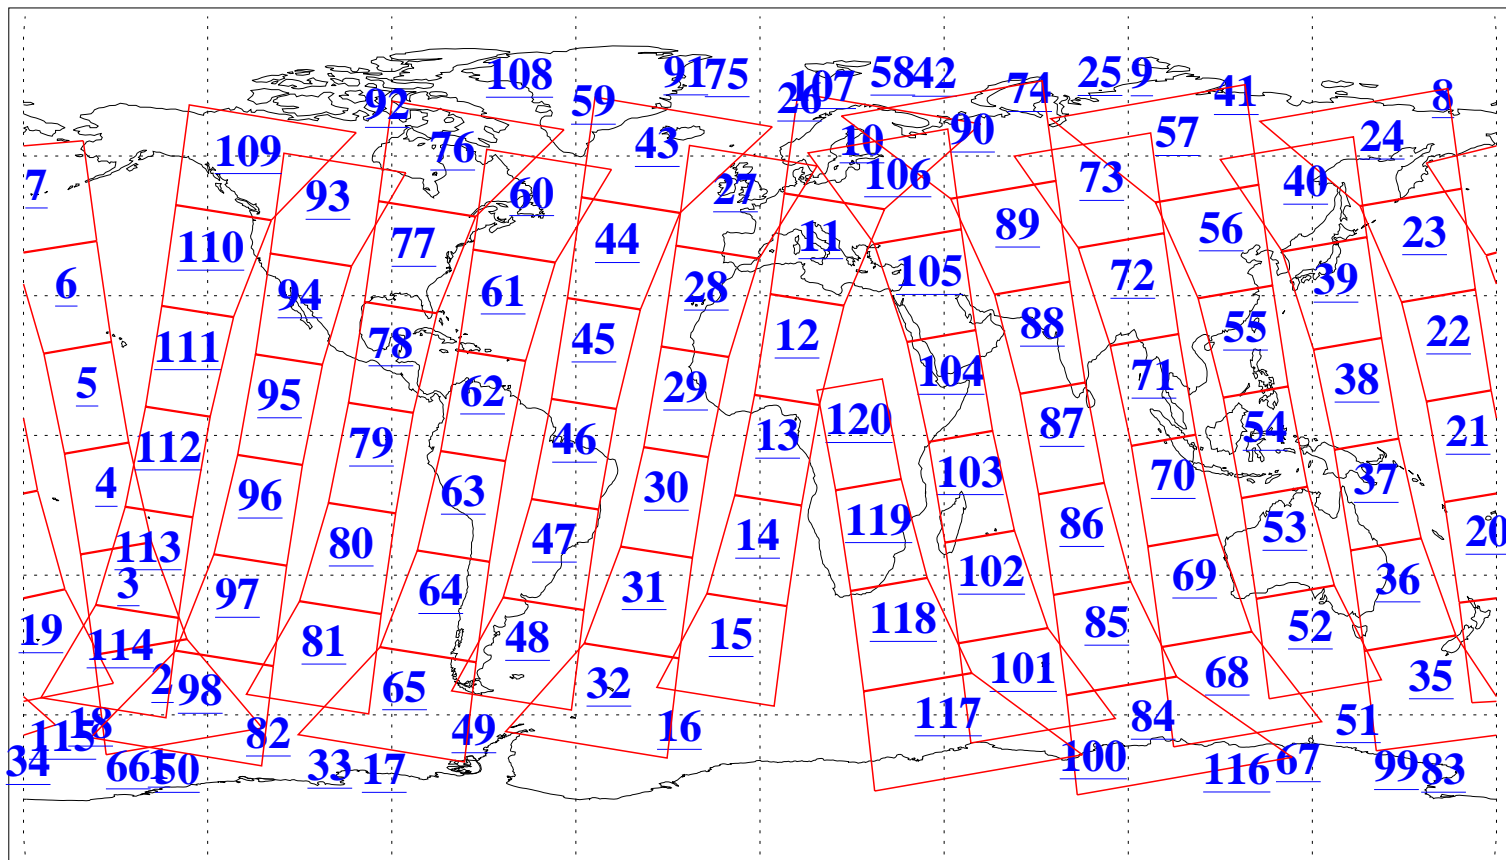

L1B Availability  
AMSU Granules: 240  
HSB Granules: 0  
AIRS Granules: 240

13 Jul 2009  
DoY 194  
Aqua Day 2627  
Granules: 1 to 120

Granules: 121 to 240

Legend: AMSU Available, HSB Available, AIRS Available

L1B Availability  
AMSU Granules: 240  
HSB Granules: 0  
AIRS Granules: 240

13 Jul 2009  
DoY 194  
Aqua Day 2627

Ascending Granules

Descending Granules

Legend: AMSU Available, HSB Available, AIRS Available

L1B Availability  
 AMSU Granules: 240  
 HSB Granules: 0  
 AIRS Granules: 240

13 Jul 2009  
 DoY 194  
 Aqua Day 2627

Northern Hemisphere Granules

Southern Hemisphere Granules

Legend: AMSU Available, ~~HSB Available~~, AIRS Available