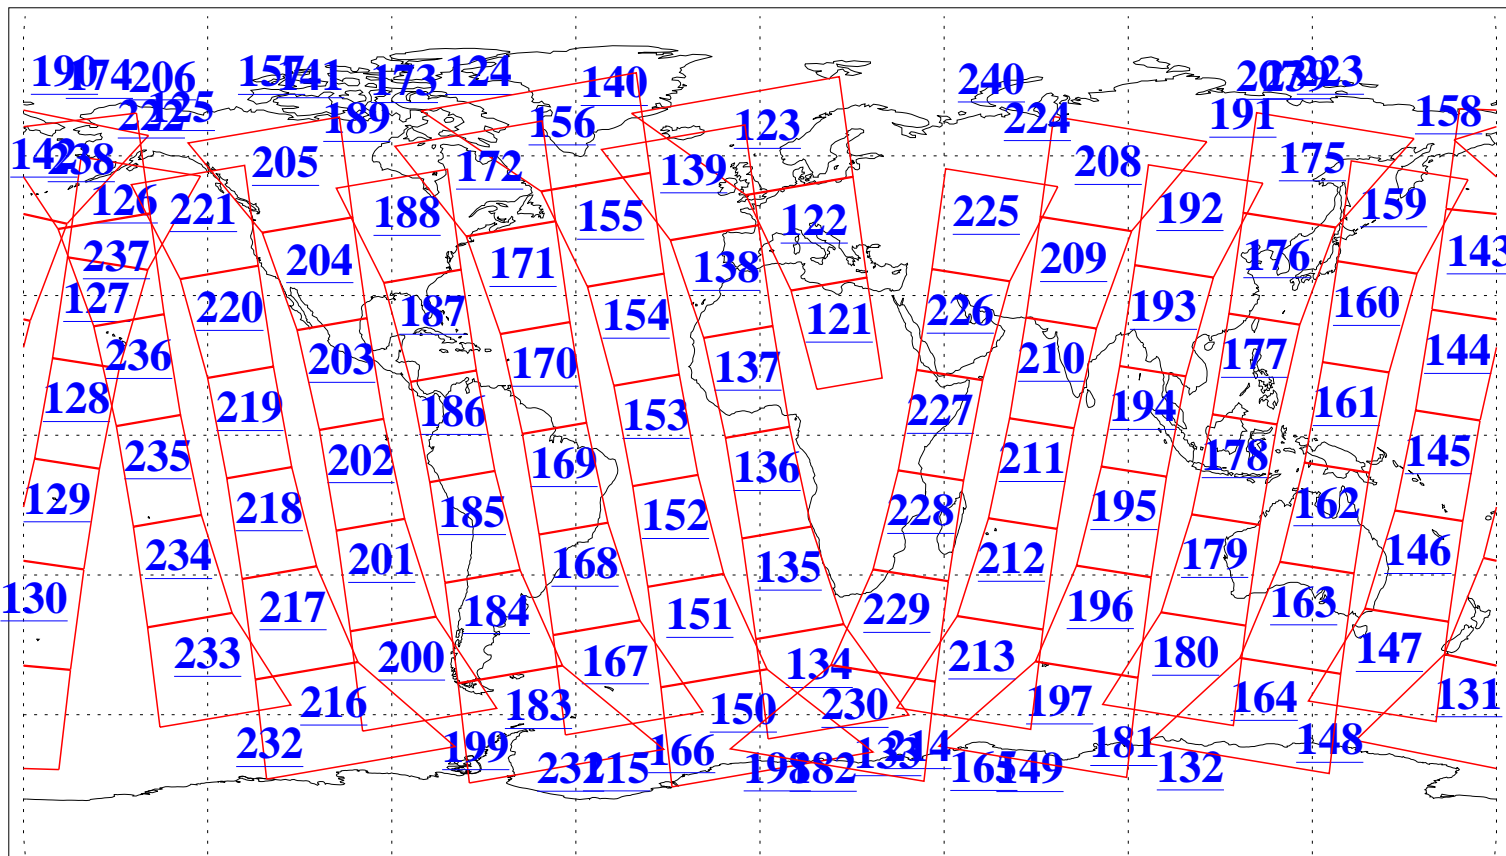

L1B Availability  
AMSU Granules: 240  
HSB Granules: 0  
AIRS Granules: 240

13 Jul 2009  
DoY 194  
Aqua Day 2627  
Granules: 1 to 120

Granules: 121 to 240

Legend: AMSU Available, HSB Available, AIRS Available

L1B Availability  
AMSU Granules: 240  
HSB Granules: 0  
AIRS Granules: 240

13 Jul 2009  
DoY 194  
Aqua Day 2627

Ascending Granules

Descending Granules

Legend: AMSU Available, HSB Available, AIRS Available

L1B Availability  
 AMSU Granules: 240  
 HSB Granules: 0  
 AIRS Granules: 240

13 Jul 2009  
 DoY 194  
 Aqua Day 2627

Northern Hemisphere Granules

Southern Hemisphere Granules

Legend: AMSU Available, ~~HSB Available~~, AIRS Available