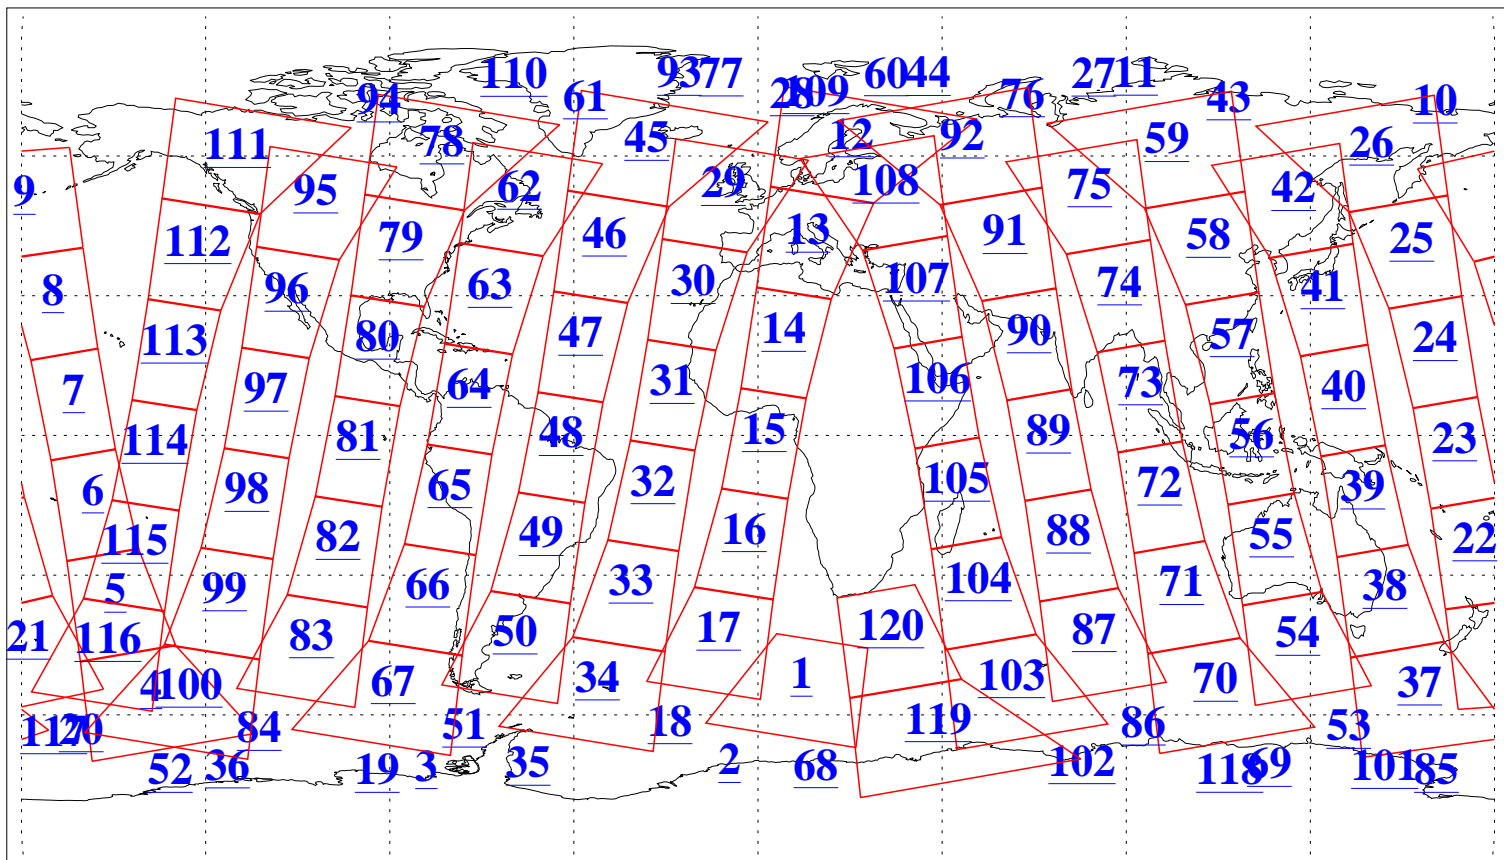

L1B Availability
AMSU Granules: 240
HSB Granules: 0
AIRS Granules: 240

11 Jul 2009
DoY 192
Aqua Day 2625
Granules: 1 to 120

Granules: 121 to 240

Legend: AMSU Available, HSB Available, AIRS Available

L1B Availability
AMSU Granules: 240
HSB Granules: 0
AIRS Granules: 240

11 Jul 2009
DoY 192
Aqua Day 2625

Ascending Granules

Descending Granules

Legend: AMSU Available, HSB Available, AIRS Available

L1B Availability
 AMSU Granules: 240
 HSB Granules: 0
 AIRS Granules: 240

11 Jul 2009
 DoY 192
 Aqua Day 2625

Northern Hemisphere Granules

Southern Hemisphere Granules

Legend: AMSU Available, HSB Available, AIRS Available