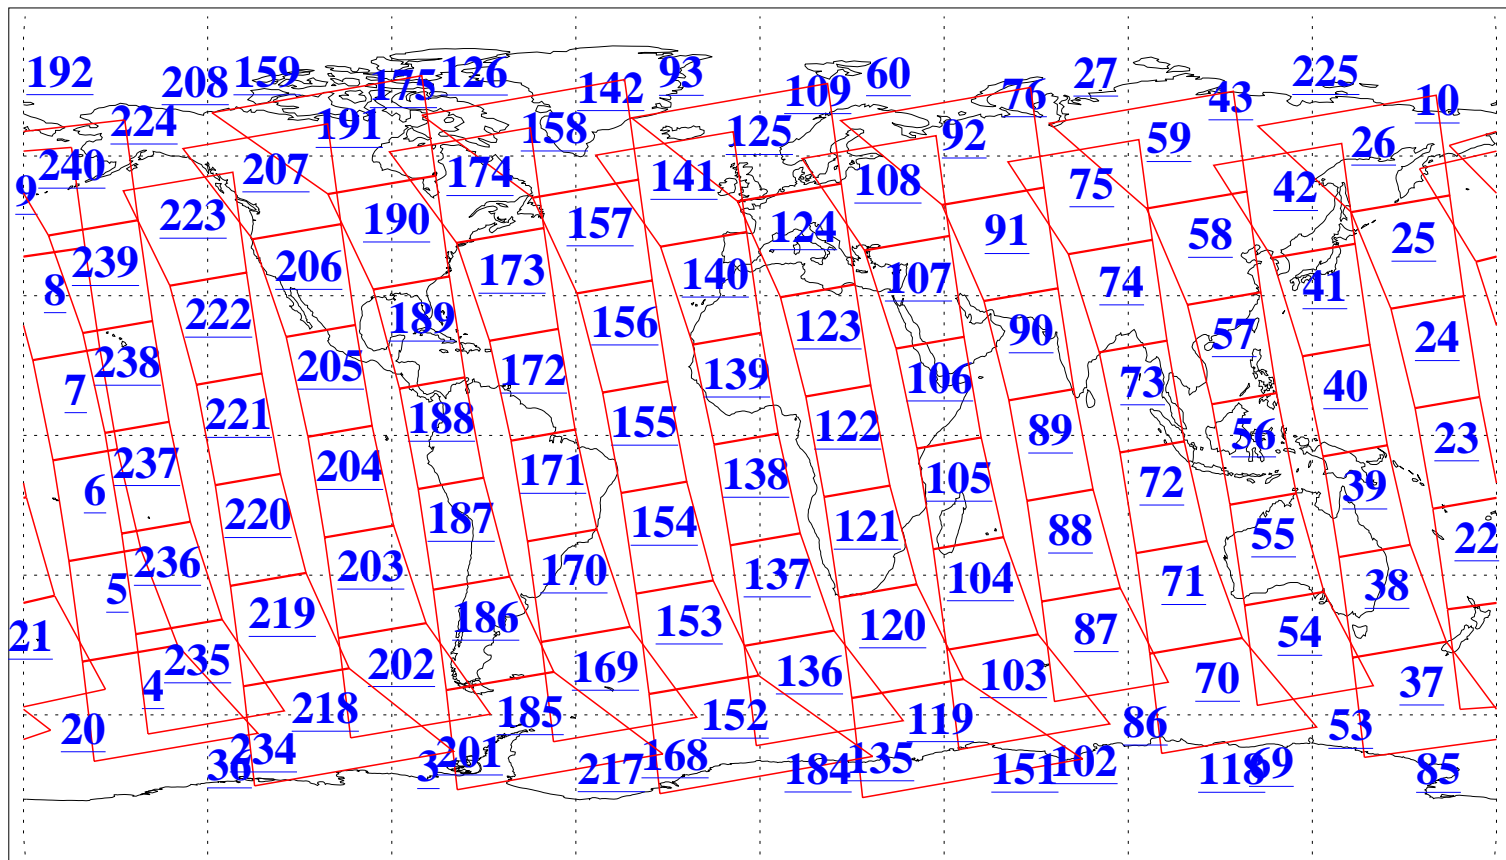

L1B Availability
AMSU Granules: 240
HSB Granules: 0
AIRS Granules: 240

11 Jul 2009
DoY 192
Aqua Day 2625
Granules: 1 to 120

Granules: 121 to 240

Legend: AMSU Available, HSB Available, AIRS Available

L1B Availability
AMSU Granules: 240
HSB Granules: 0
AIRS Granules: 240

11 Jul 2009
DoY 192
Aqua Day 2625

Ascending Granules

Descending Granules

Legend: AMSU Available, HSB Available, AIRS Available

L1B Availability
 AMSU Granules: 240
 HSB Granules: 0
 AIRS Granules: 240

11 Jul 2009
 DoY 192
 Aqua Day 2625

Northern Hemisphere Granules

Southern Hemisphere Granules

Legend: AMSU Available, HSB Available, AIRS Available