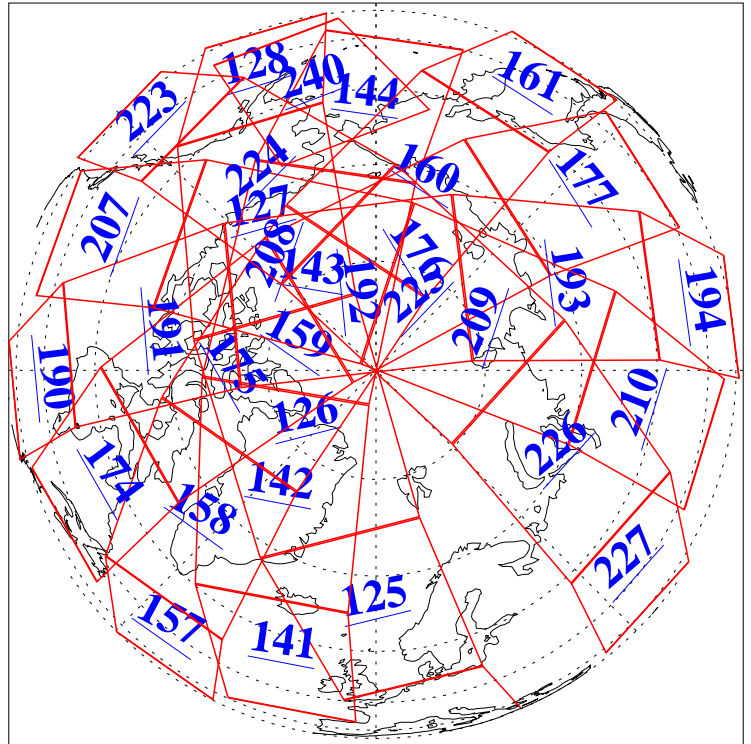

L1B Availability
AMSU Granules: 240
HSB Granules: 0
AIRS Granules: 240

11 Jul 2009
DoY 192
Aqua Day 2625
Granules: 1 to 120

Granules: 121 to 240

Legend: AMSU Available, HSB Available, AIRS Available

L1B Availability
AMSU Granules: 240
HSB Granules: 0
AIRS Granules: 240

11 Jul 2009
DoY 192
Aqua Day 2625

Ascending Granules

Descending Granules

Legend: AMSU Available, HSB Available, AIRS Available

L1B Availability
 AMSU Granules: 240
 HSB Granules: 0
 AIRS Granules: 240

11 Jul 2009
 DoY 192
 Aqua Day 2625

Northern Hemisphere Granules

Southern Hemisphere Granules

Legend: AMSU Available, HSB Available, AIRS Available