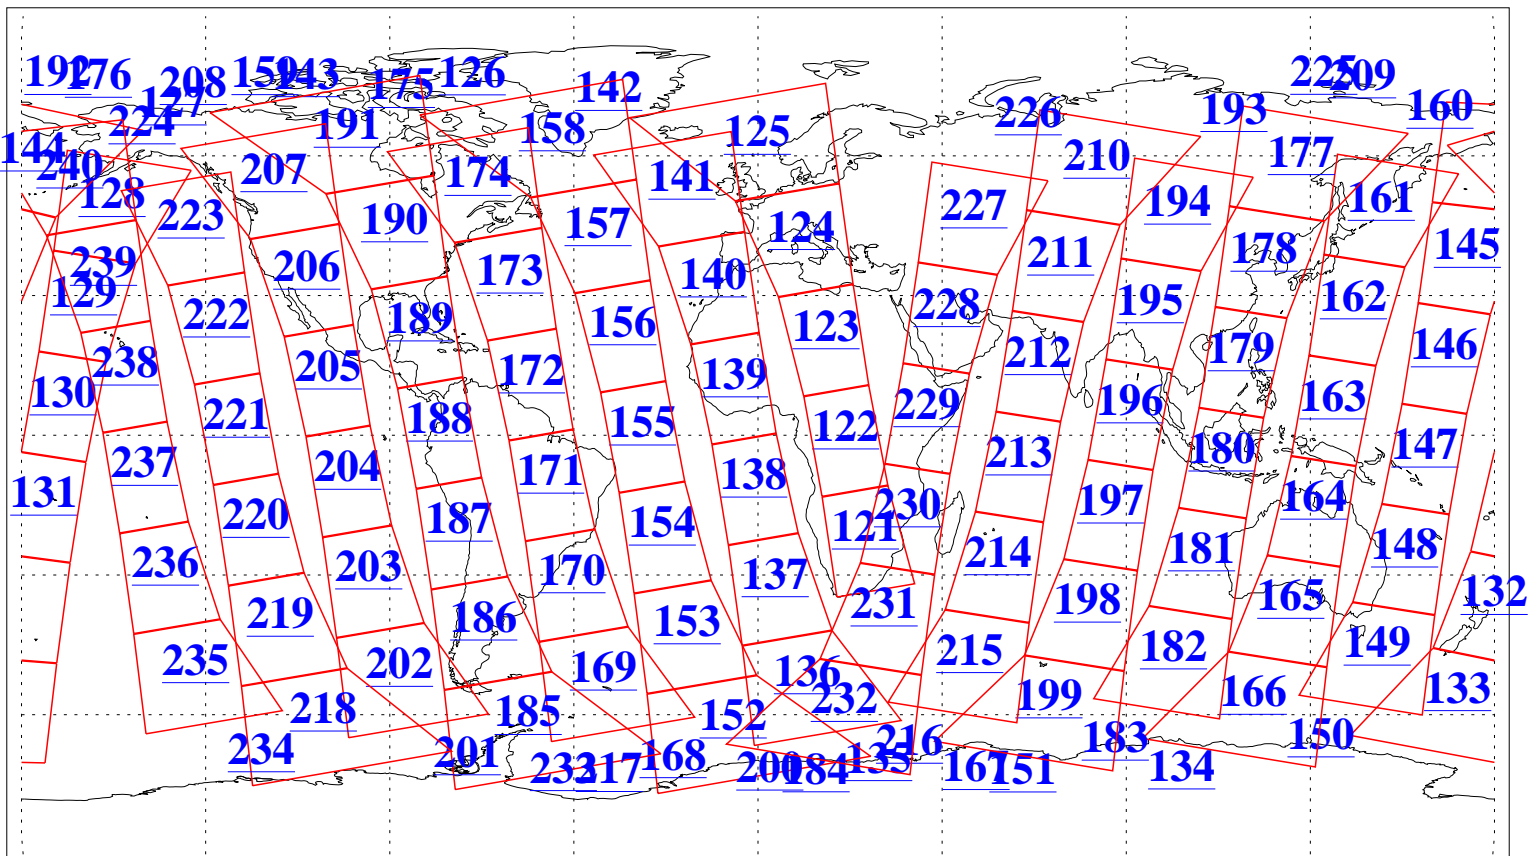

L1B Availability
AMSU Granules: 240
HSB Granules: 0
AIRS Granules: 240

11 Jul 2009
DoY 192
Aqua Day 2625
Granules: 1 to 120

Granules: 121 to 240

Legend: AMSU Available, HSB Available, AIRS Available

L1B Availability
AMSU Granules: 240
HSB Granules: 0
AIRS Granules: 240

11 Jul 2009
DoY 192
Aqua Day 2625

Ascending Granules

Descending Granules

Legend: AMSU Available, HSB Available, AIRS Available

L1B Availability
 AMSU Granules: 240
 HSB Granules: 0
 AIRS Granules: 240

11 Jul 2009
 DoY 192
 Aqua Day 2625

Northern Hemisphere Granules

Southern Hemisphere Granules

Legend: AMSU Available, HSB Available, AIRS Available