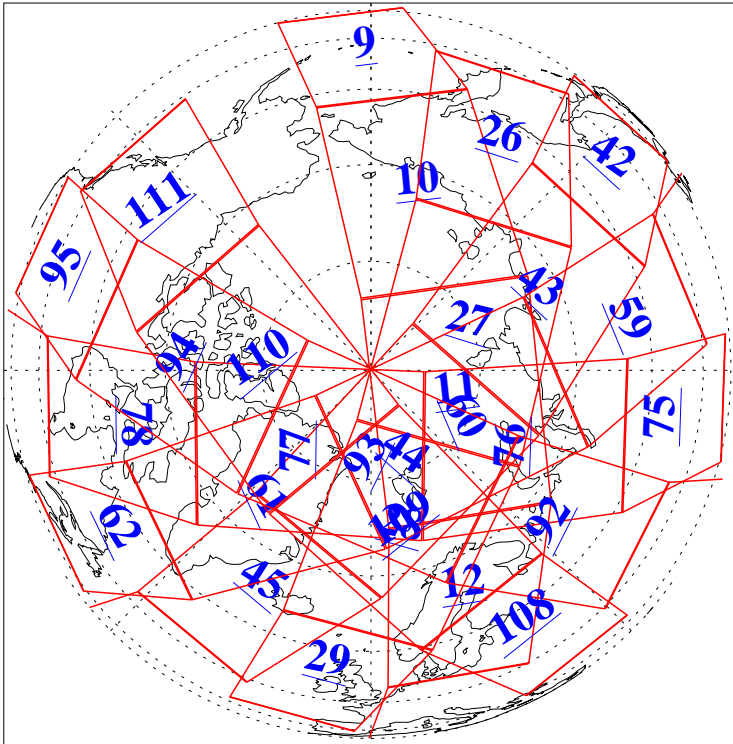

L1B Availability
AMSU Granules: 240
HSB Granules: 0
AIRS Granules: 240

11 Jul 2009
DoY 192
Aqua Day 2625
Granules: 1 to 120

Granules: 121 to 240

Legend: AMSU Available, HSB Available, AIRS Available

L1B Availability
AMSU Granules: 240
HSB Granules: 0
AIRS Granules: 240

11 Jul 2009
DoY 192
Aqua Day 2625

Ascending Granules

Descending Granules

Legend: AMSU Available, HSB Available, AIRS Available

L1B Availability
 AMSU Granules: 240
 HSB Granules: 0
 AIRS Granules: 240

11 Jul 2009
 DoY 192
 Aqua Day 2625

Northern Hemisphere Granules

Southern Hemisphere Granules

Legend: AMSU Available, HSB Available, AIRS Available