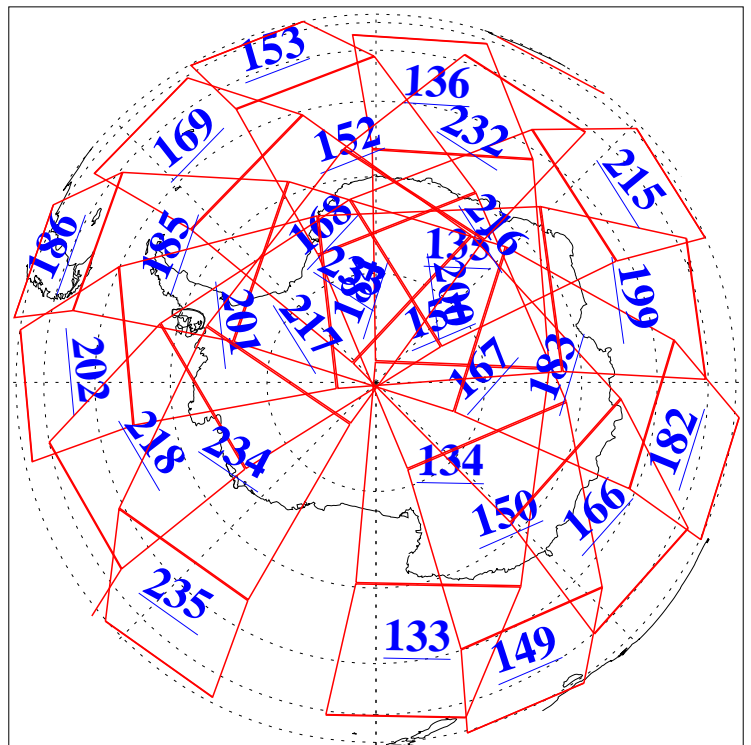

L1B Availability
AMSU Granules: 240
HSB Granules: 0
AIRS Granules: 240

11 Jul 2009
DoY 192
Aqua Day 2625
Granules: 1 to 120

Granules: 121 to 240

Legend: AMSU Available, HSB Available, AIRS Available

L1B Availability
AMSU Granules: 240
HSB Granules: 0
AIRS Granules: 240

11 Jul 2009
DoY 192
Aqua Day 2625

Ascending Granules

Descending Granules

Legend: AMSU Available, HSB Available, AIRS Available

L1B Availability
 AMSU Granules: 240
 HSB Granules: 0
 AIRS Granules: 240

11 Jul 2009
 DoY 192
 Aqua Day 2625

Northern Hemisphere Granules

Southern Hemisphere Granules

Legend: AMSU Available, HSB Available, AIRS Available