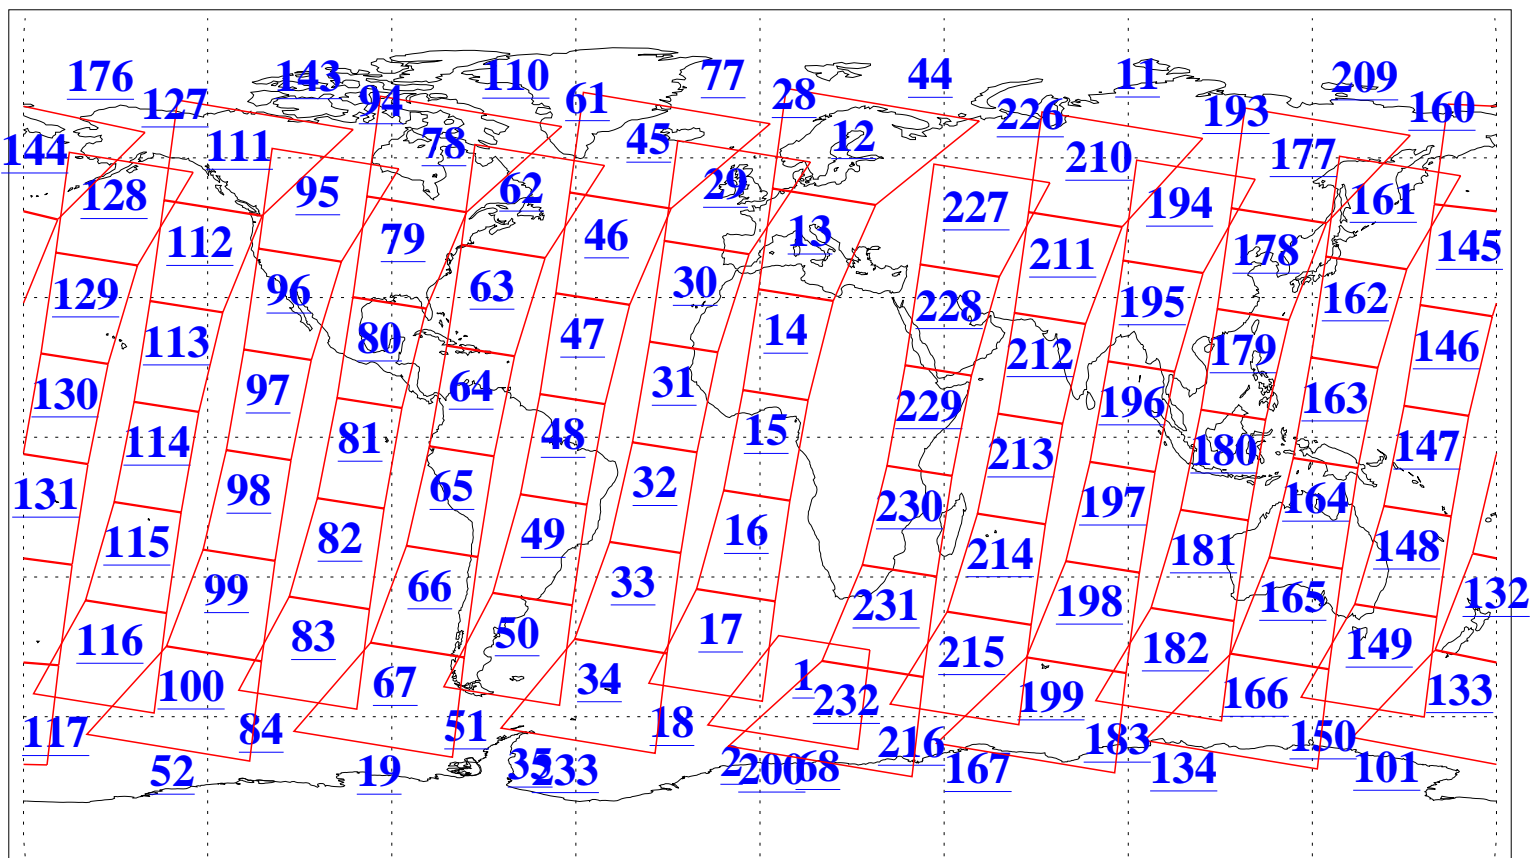

L1B Availability
AMSU Granules: 240
HSB Granules: 0
AIRS Granules: 240

11 Jul 2009
DoY 192
Aqua Day 2625
Granules: 1 to 120

Granules: 121 to 240

Legend: AMSU Available, HSB Available, AIRS Available

L1B Availability
AMSU Granules: 240
HSB Granules: 0
AIRS Granules: 240

11 Jul 2009
DoY 192
Aqua Day 2625

Ascending Granules

Descending Granules

Legend: AMSU Available, HSB Available, AIRS Available

L1B Availability
 AMSU Granules: 240
 HSB Granules: 0
 AIRS Granules: 240

11 Jul 2009
 DoY 192
 Aqua Day 2625

Northern Hemisphere Granules

Southern Hemisphere Granules

Legend: AMSU Available, HSB Available, AIRS Available