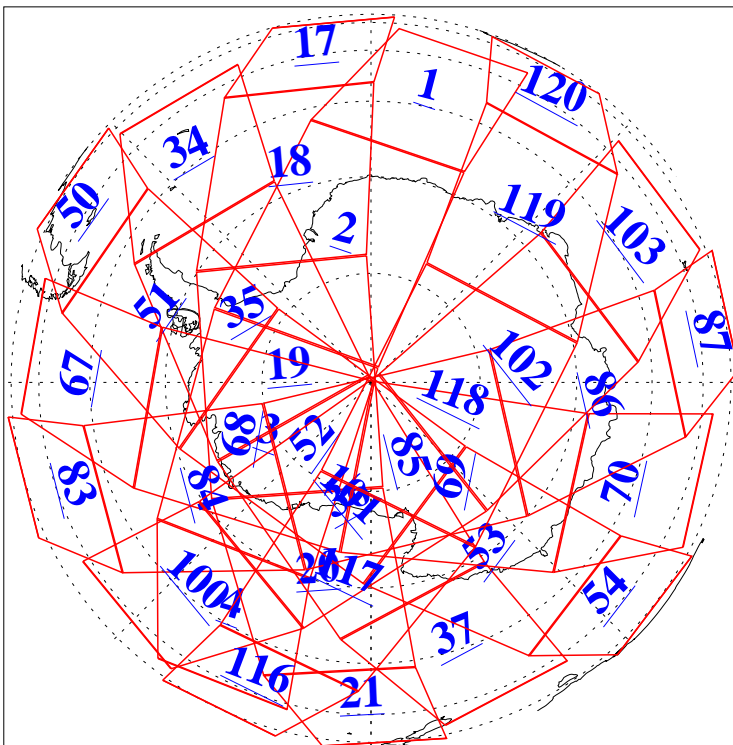

L1B Availability
AMSU Granules: 240
HSB Granules: 0
AIRS Granules: 240

11 Jul 2009
DoY 192
Aqua Day 2625
Granules: 1 to 120

Granules: 121 to 240

Legend: AMSU Available, HSB Available, AIRS Available

L1B Availability
AMSU Granules: 240
HSB Granules: 0
AIRS Granules: 240

11 Jul 2009
DoY 192
Aqua Day 2625

Ascending Granules

Descending Granules

Legend: AMSU Available, HSB Available, AIRS Available

L1B Availability
 AMSU Granules: 240
 HSB Granules: 0
 AIRS Granules: 240

11 Jul 2009
 DoY 192
 Aqua Day 2625

Northern Hemisphere Granules

Southern Hemisphere Granules

Legend: AMSU Available, HSB Available, AIRS Available