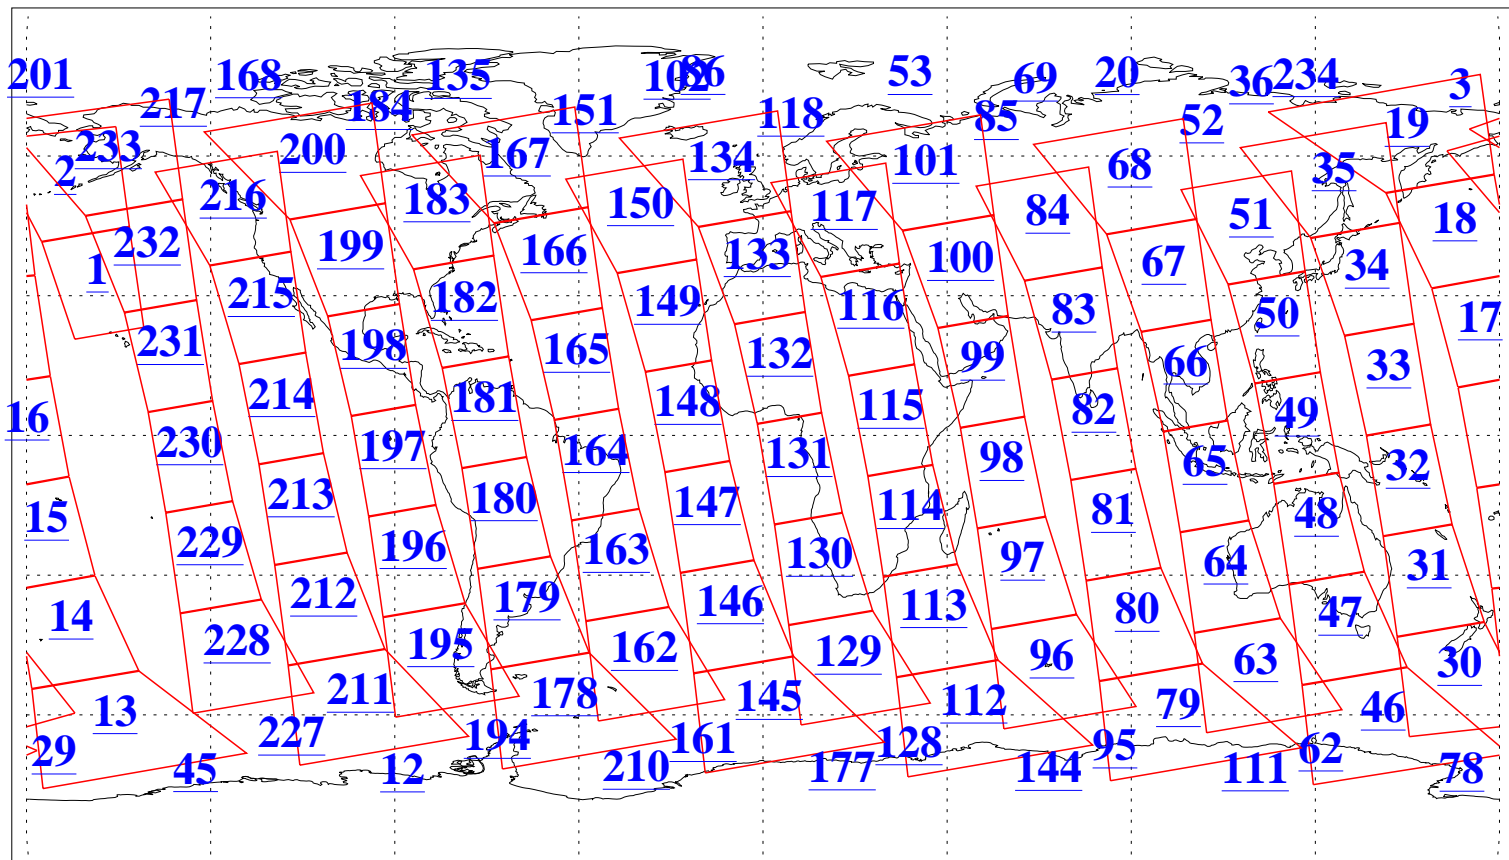

L1B Availability  
AMSU Granules: 240  
HSB Granules: 0  
AIRS Granules: 240

10 Jul 2009  
DoY 191  
Aqua Day 2624  
Granules: 1 to 120

Granules: 121 to 240

Legend: AMSU Available, HSB Available, AIRS Available

L1B Availability  
AMSU Granules: 240  
HSB Granules: 0  
AIRS Granules: 240

10 Jul 2009  
DoY 191  
Aqua Day 2624  
Ascending Granules

Descending Granules

Legend: AMSU Available, HSB Available, AIRS Available