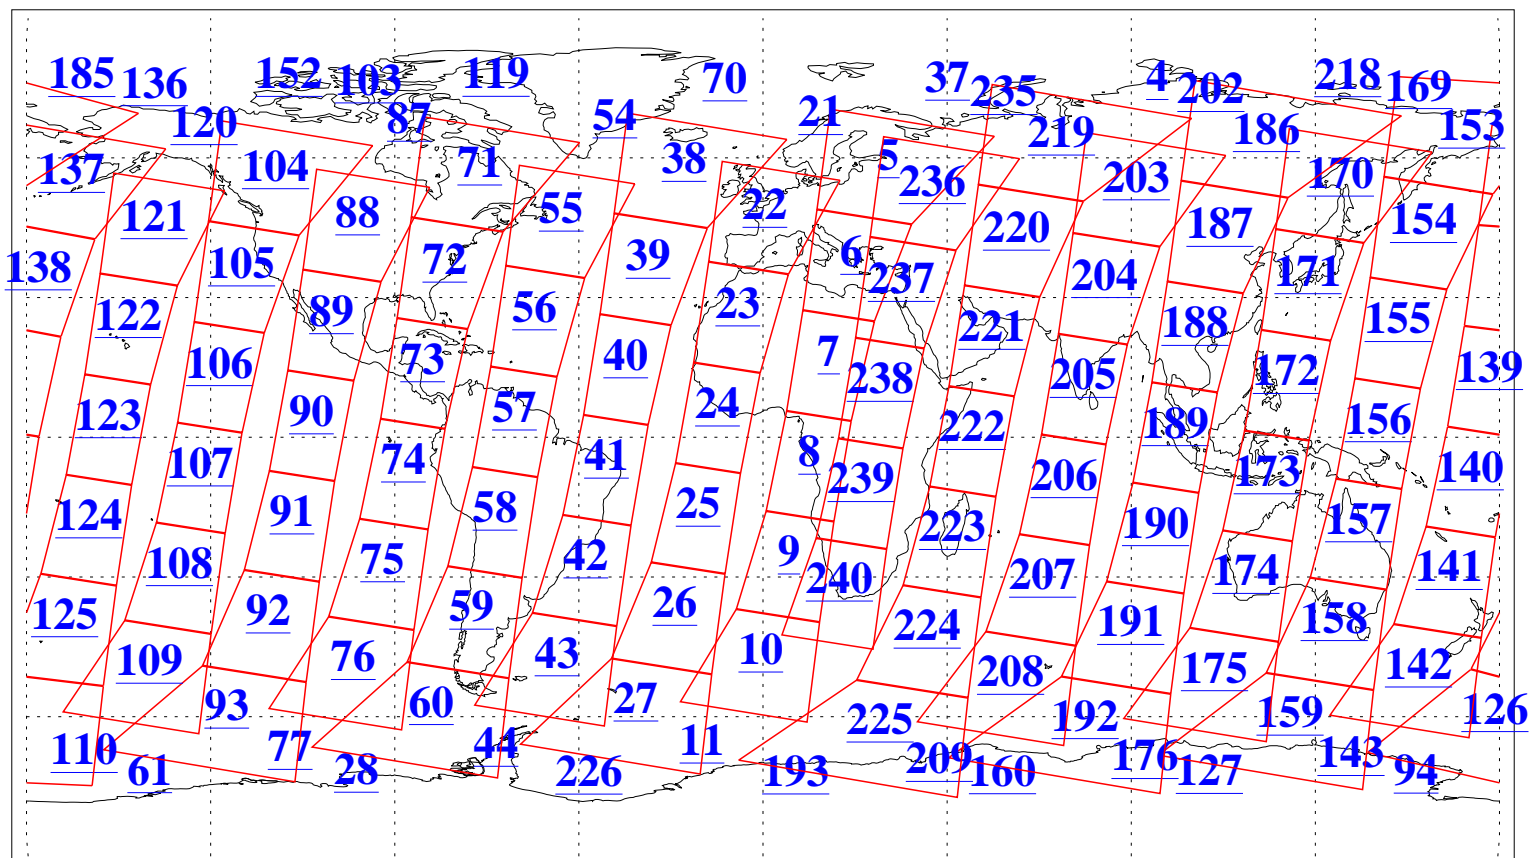

L1B Availability  
AMSU Granules: 240  
HSB Granules: 0  
AIRS Granules: 240

10 Jul 2009  
DoY 191  
Aqua Day 2624  
Granules: 1 to 120

Granules: 121 to 240

Legend: AMSU Available, HSB Available, AIRS Available

L1B Availability  
AMSU Granules: 240  
HSB Granules: 0  
AIRS Granules: 240

10 Jul 2009  
DoY 191  
Aqua Day 2624  
Ascending Granules

Descending Granules

Legend: AMSU Available, HSB Available, AIRS Available