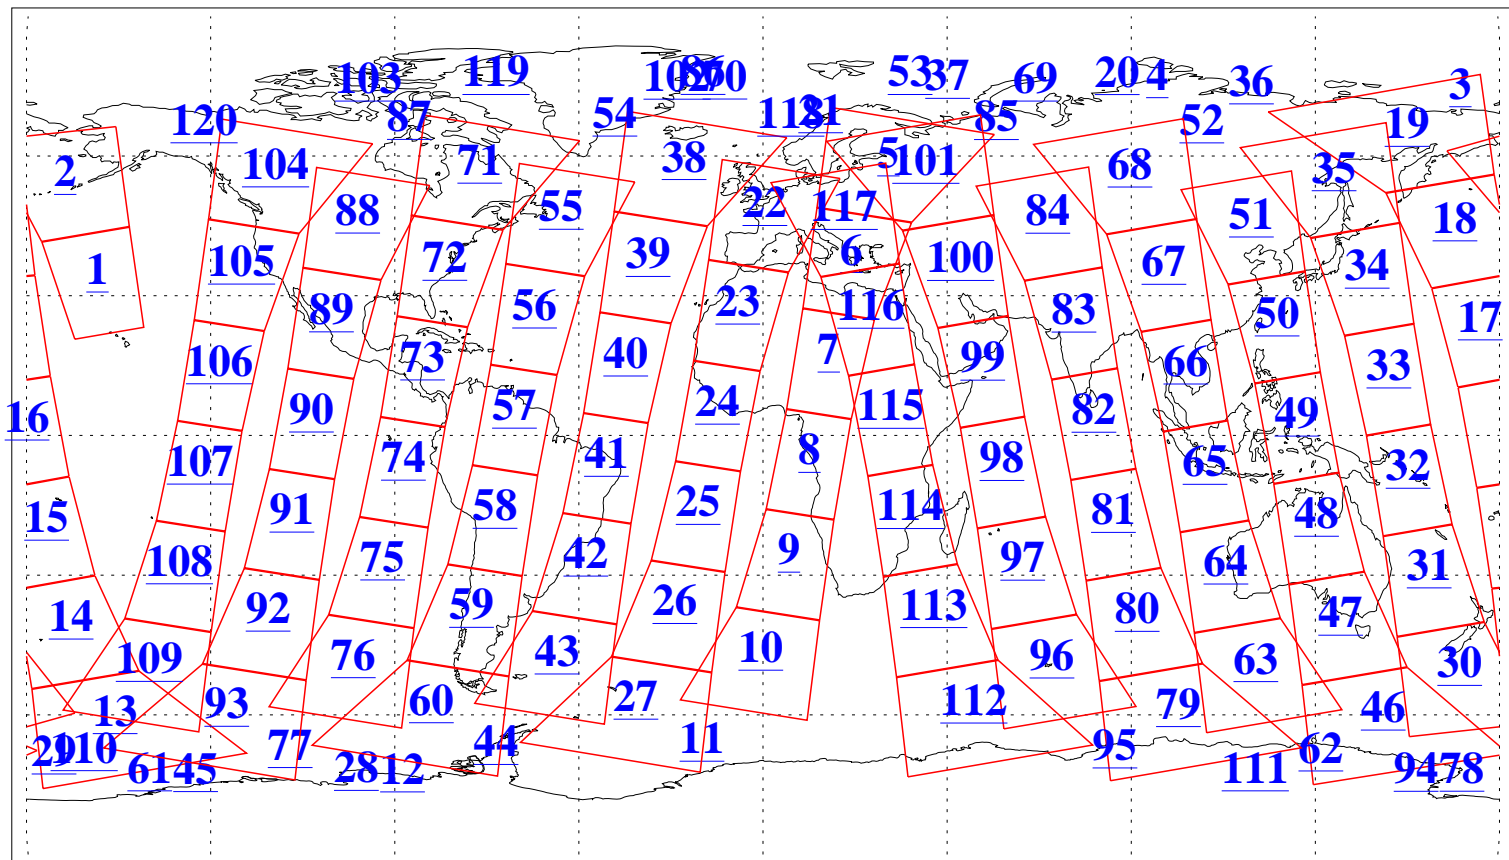

L1B Availability  
AMSU Granules: 240  
HSB Granules: 0  
AIRS Granules: 240

10 Jul 2009  
DoY 191  
Aqua Day 2624  
Granules: 1 to 120

Granules: 121 to 240

Legend: AMSU Available, HSB Available, AIRS Available

L1B Availability  
AMSU Granules: 240  
HSB Granules: 0  
AIRS Granules: 240

10 Jul 2009  
DoY 191  
Aqua Day 2624  
Ascending Granules

Descending Granules

Legend: AMSU Available, HSB Available, AIRS Available