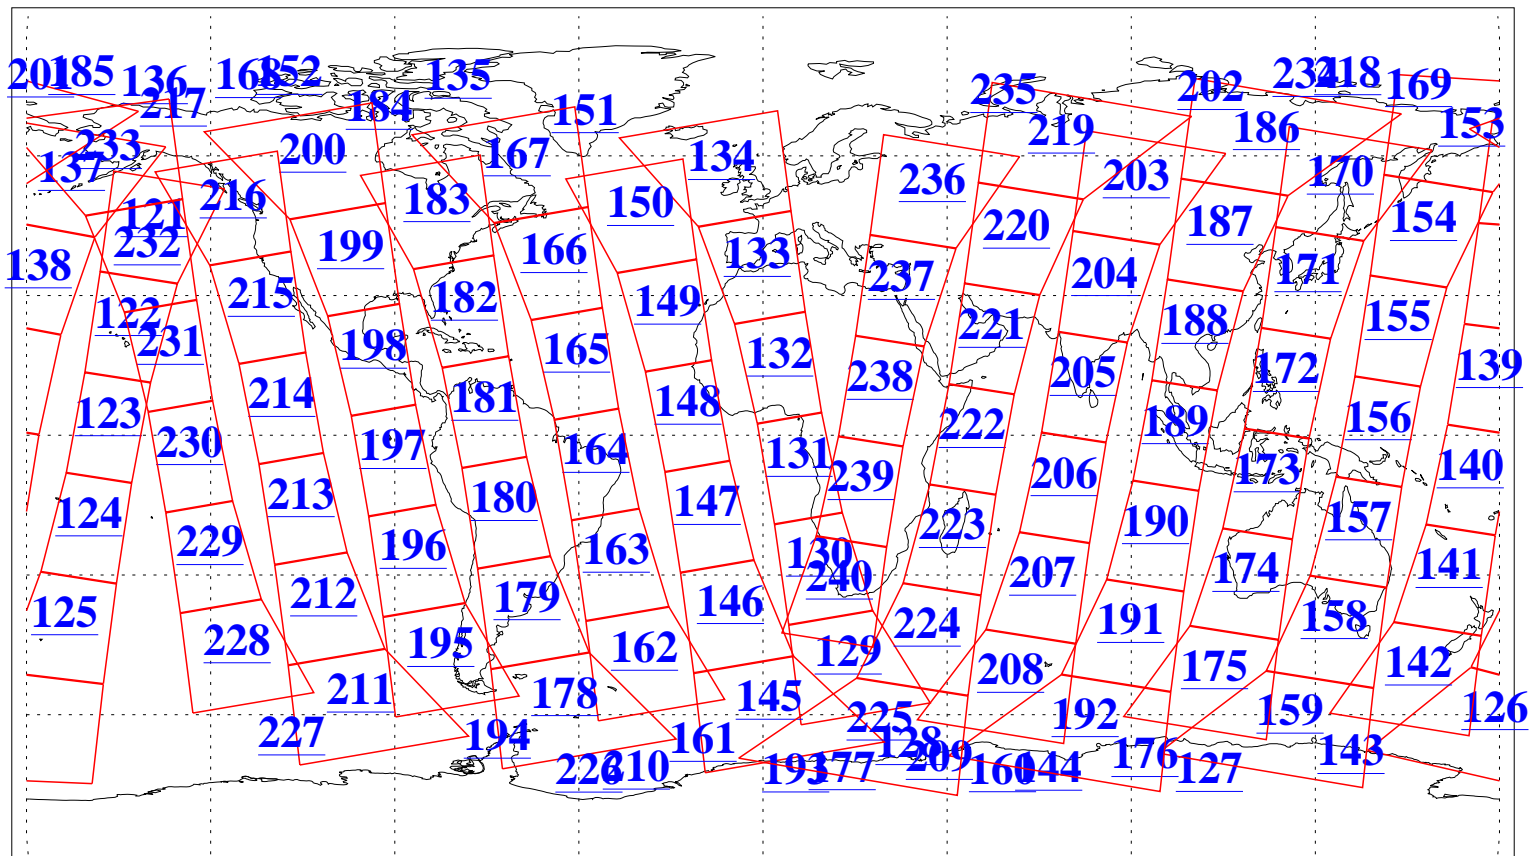

L1B Availability  
AMSU Granules: 240  
HSB Granules: 0  
AIRS Granules: 240

10 Jul 2009  
DoY 191  
Aqua Day 2624  
Granules: 1 to 120

Granules: 121 to 240

Legend: AMSU Available, HSB Available, AIRS Available

L1B Availability  
AMSU Granules: 240  
HSB Granules: 0  
AIRS Granules: 240

10 Jul 2009  
DoY 191  
Aqua Day 2624  
Ascending Granules

Descending Granules

Legend: AMSU Available, HSB Available, AIRS Available