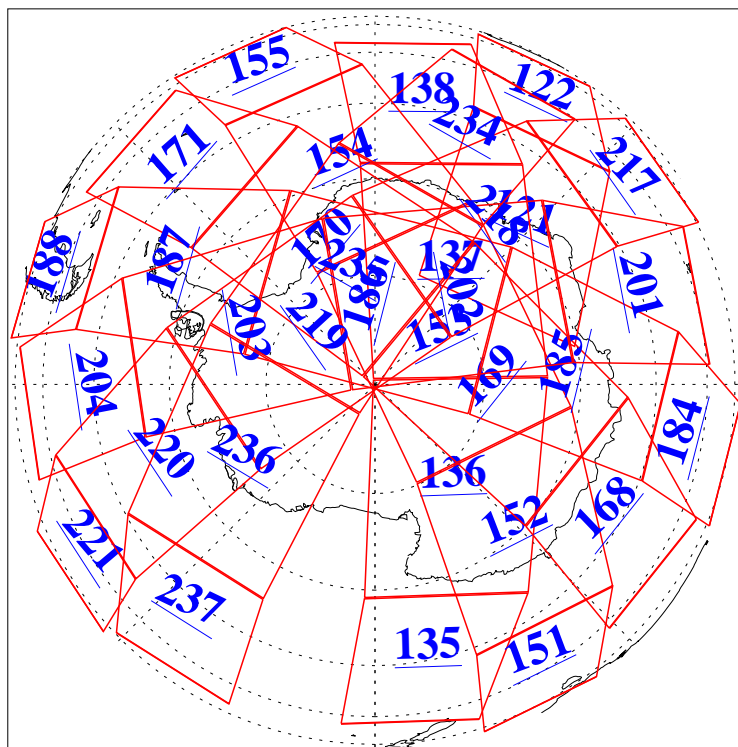

L1B Availability
AMSU Granules: 240
HSB Granules: 0
AIRS Granules: 240

9 Jul 2009
DoY 190
Aqua Day 2623
Granules: 1 to 120

Granules: 121 to 240

Legend: AMSU Available, HSB Available, AIRS Available

L1B Availability
AMSU Granules: 240
HSB Granules: 0
AIRS Granules: 240

9 Jul 2009
DoY 190
Aqua Day 2623

Ascending Granules

Descending Granules

Legend: AMSU Available, HSB Available, AIRS Available

L1B Availability
 AMSU Granules: 240
 HSB Granules: 0
 AIRS Granules: 240

9 Jul 2009
 DoY 190
 Aqua Day 2623

Northern Hemisphere Granules

Southern Hemisphere Granules

Legend: AMSU Available, HSB Available, AIRS Available