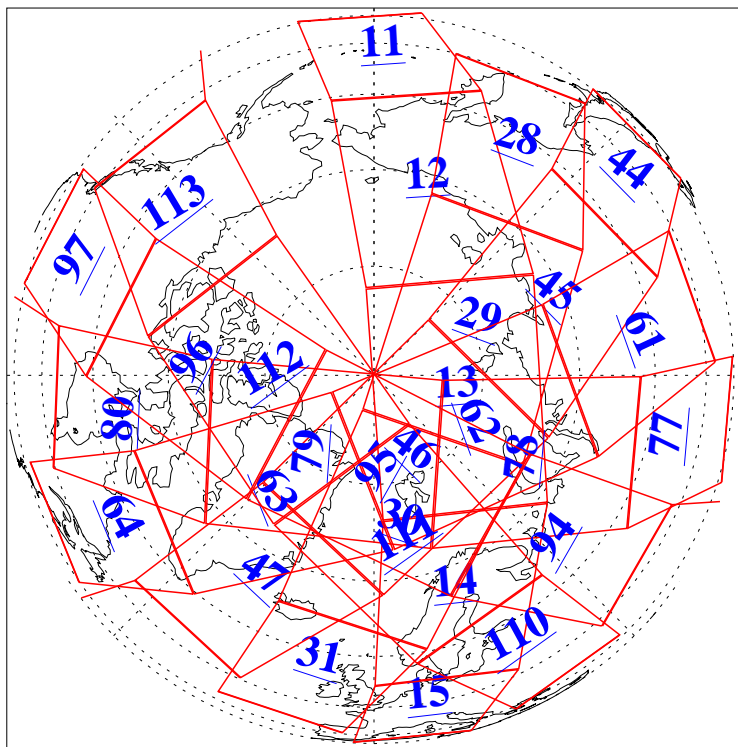

L1B Availability
AMSU Granules: 240
HSB Granules: 0
AIRS Granules: 240

9 Jul 2009
DoY 190
Aqua Day 2623
Granules: 1 to 120

Granules: 121 to 240

Legend: AMSU Available, HSB Available, AIRS Available

L1B Availability
AMSU Granules: 240
HSB Granules: 0
AIRS Granules: 240

9 Jul 2009
DoY 190
Aqua Day 2623

Ascending Granules

Descending Granules

Legend: AMSU Available, HSB Available, AIRS Available

L1B Availability
 AMSU Granules: 240
 HSB Granules: 0
 AIRS Granules: 240

9 Jul 2009
 DoY 190
 Aqua Day 2623

Northern Hemisphere Granules

Southern Hemisphere Granules

Legend: AMSU Available, HSB Available, AIRS Available