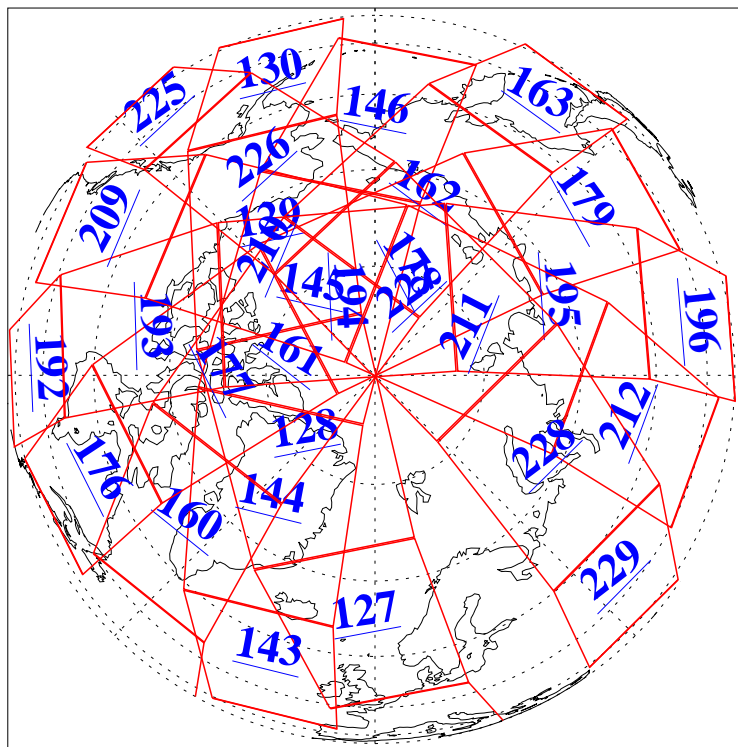

L1B Availability
AMSU Granules: 240
HSB Granules: 0
AIRS Granules: 240

9 Jul 2009
DoY 190
Aqua Day 2623
Granules: 1 to 120

Granules: 121 to 240

Legend: AMSU Available, HSB Available, AIRS Available

L1B Availability
AMSU Granules: 240
HSB Granules: 0
AIRS Granules: 240

9 Jul 2009
DoY 190
Aqua Day 2623

Ascending Granules

Descending Granules

Legend: AMSU Available, HSB Available, AIRS Available

L1B Availability
 AMSU Granules: 240
 HSB Granules: 0
 AIRS Granules: 240

9 Jul 2009
 DoY 190
 Aqua Day 2623

Northern Hemisphere Granules

Southern Hemisphere Granules

Legend: AMSU Available, HSB Available, AIRS Available