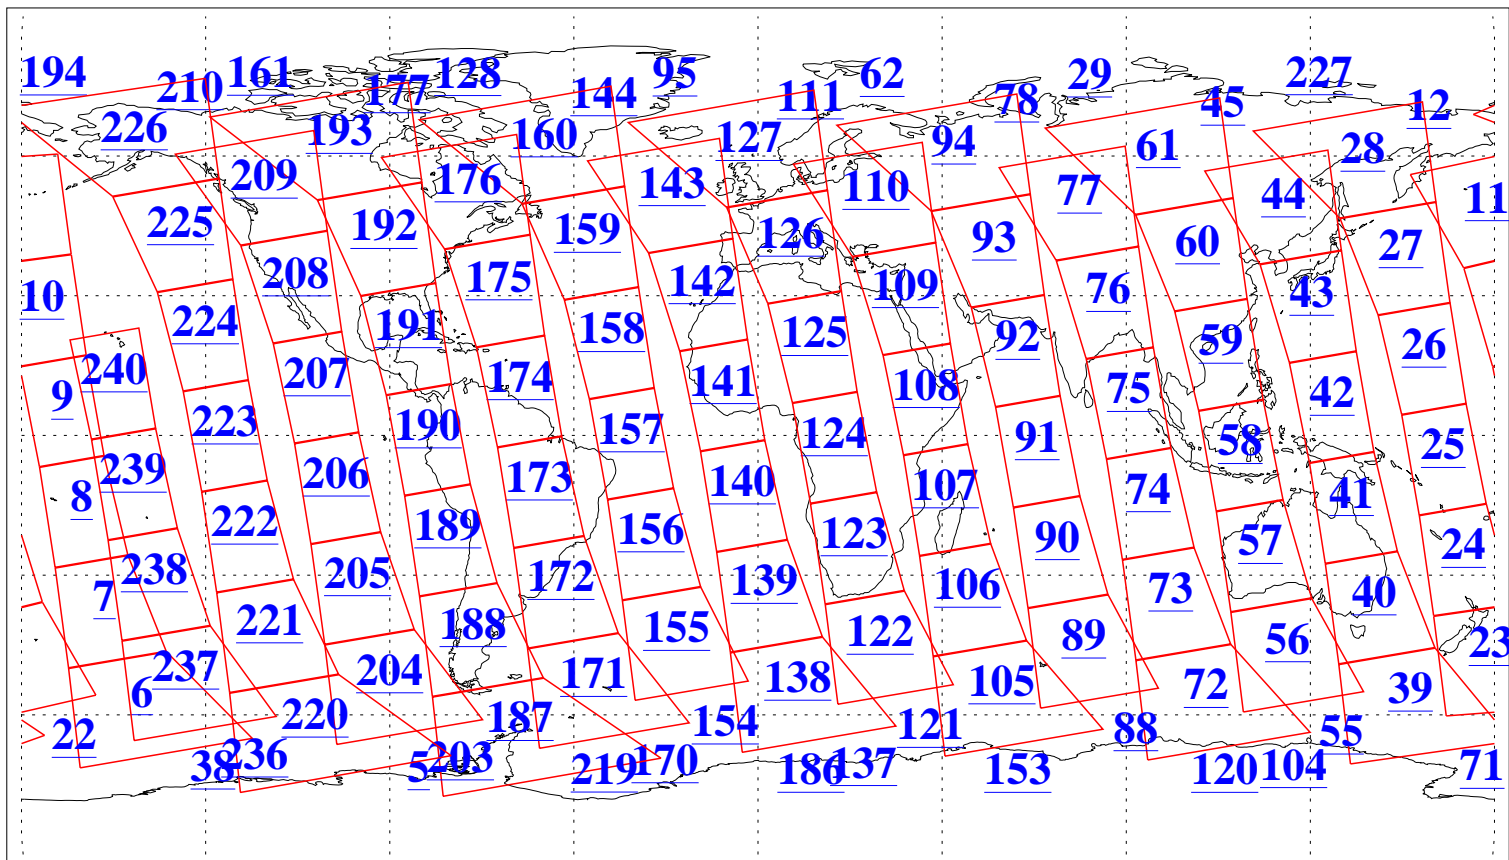

L1B Availability
AMSU Granules: 240
HSB Granules: 0
AIRS Granules: 240

9 Jul 2009
DoY 190
Aqua Day 2623
Granules: 1 to 120

Granules: 121 to 240

Legend: AMSU Available, HSB Available, AIRS Available

L1B Availability
AMSU Granules: 240
HSB Granules: 0
AIRS Granules: 240

9 Jul 2009
DoY 190
Aqua Day 2623

Ascending Granules

Descending Granules

Legend: AMSU Available, HSB Available, AIRS Available

L1B Availability
 AMSU Granules: 240
 HSB Granules: 0
 AIRS Granules: 240

9 Jul 2009
 DoY 190
 Aqua Day 2623

Northern Hemisphere Granules

Southern Hemisphere Granules

Legend: AMSU Available, HSB Available, AIRS Available