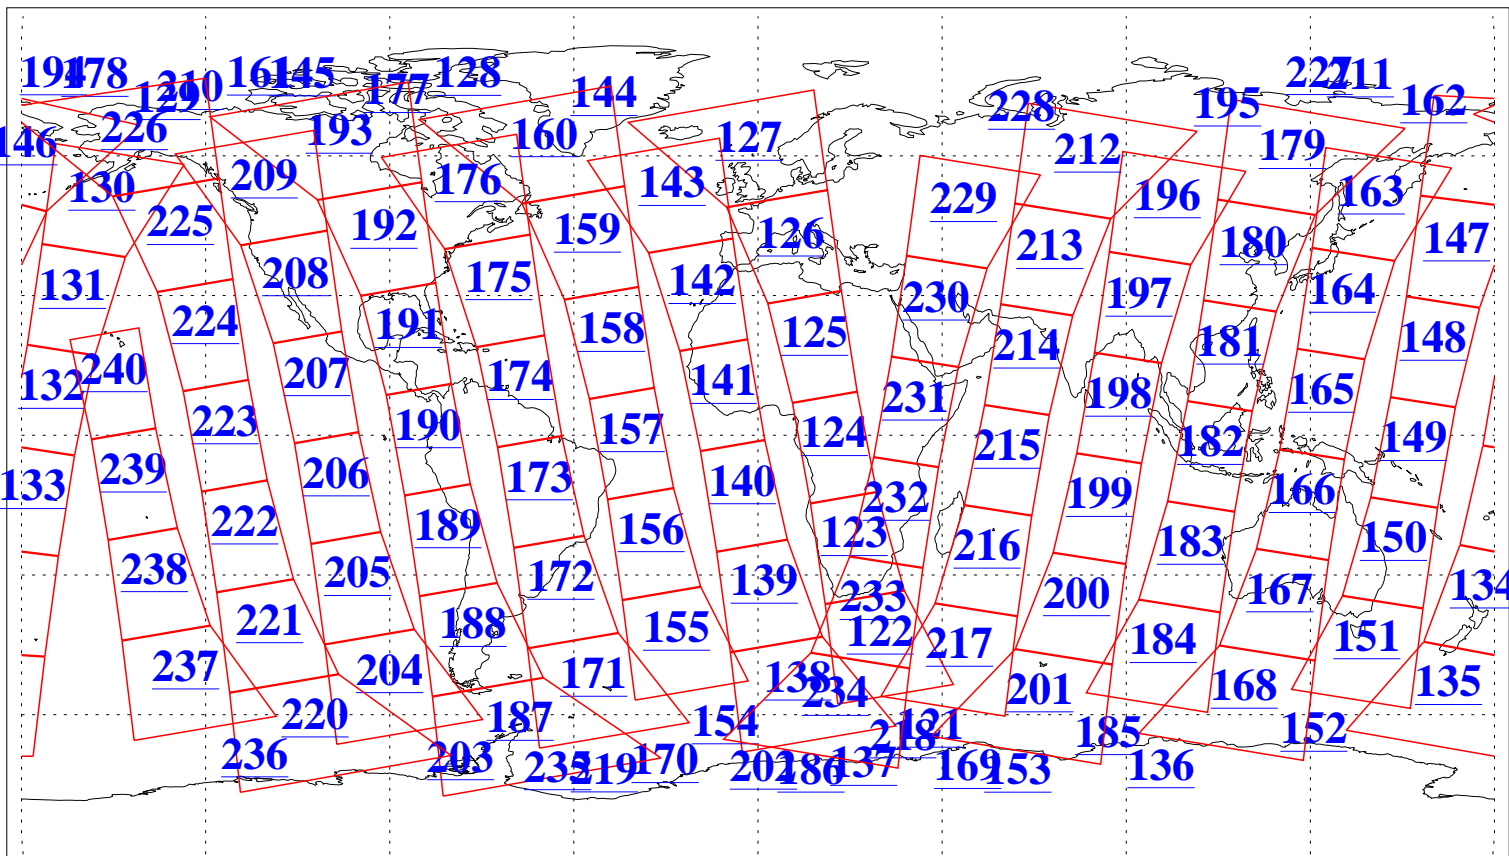

L1B Availability
AMSU Granules: 240
HSB Granules: 0
AIRS Granules: 240

9 Jul 2009
DoY 190
Aqua Day 2623
Granules: 1 to 120

Granules: 121 to 240

Legend: AMSU Available, HSB Available, AIRS Available

L1B Availability
AMSU Granules: 240
HSB Granules: 0
AIRS Granules: 240

9 Jul 2009
DoY 190
Aqua Day 2623

Ascending Granules

Descending Granules

Legend: AMSU Available, HSB Available, AIRS Available

L1B Availability
 AMSU Granules: 240
 HSB Granules: 0
 AIRS Granules: 240

9 Jul 2009
 DoY 190
 Aqua Day 2623