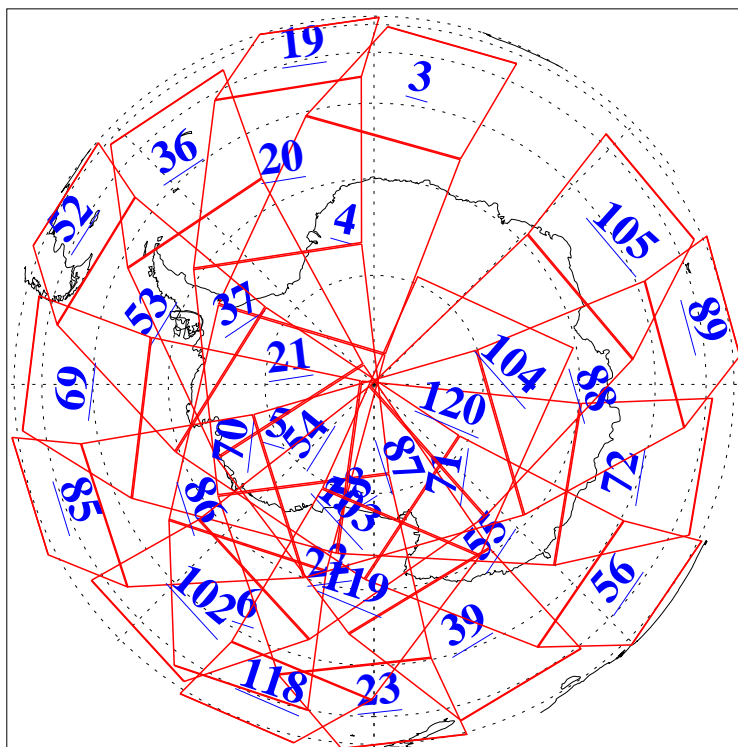

L1B Availability
AMSU Granules: 240
HSB Granules: 0
AIRS Granules: 240

9 Jul 2009
DoY 190
Aqua Day 2623
Granules: 1 to 120

Granules: 121 to 240

Legend: AMSU Available, HSB Available, AIRS Available

L1B Availability
AMSU Granules: 240
HSB Granules: 0
AIRS Granules: 240

9 Jul 2009
DoY 190
Aqua Day 2623

Ascending Granules

Descending Granules

Legend: AMSU Available, HSB Available, AIRS Available

L1B Availability
 AMSU Granules: 240
 HSB Granules: 0
 AIRS Granules: 240

9 Jul 2009
 DoY 190
 Aqua Day 2623

Northern Hemisphere Granules

Southern Hemisphere Granules

Legend: AMSU Available, HSB Available, AIRS Available