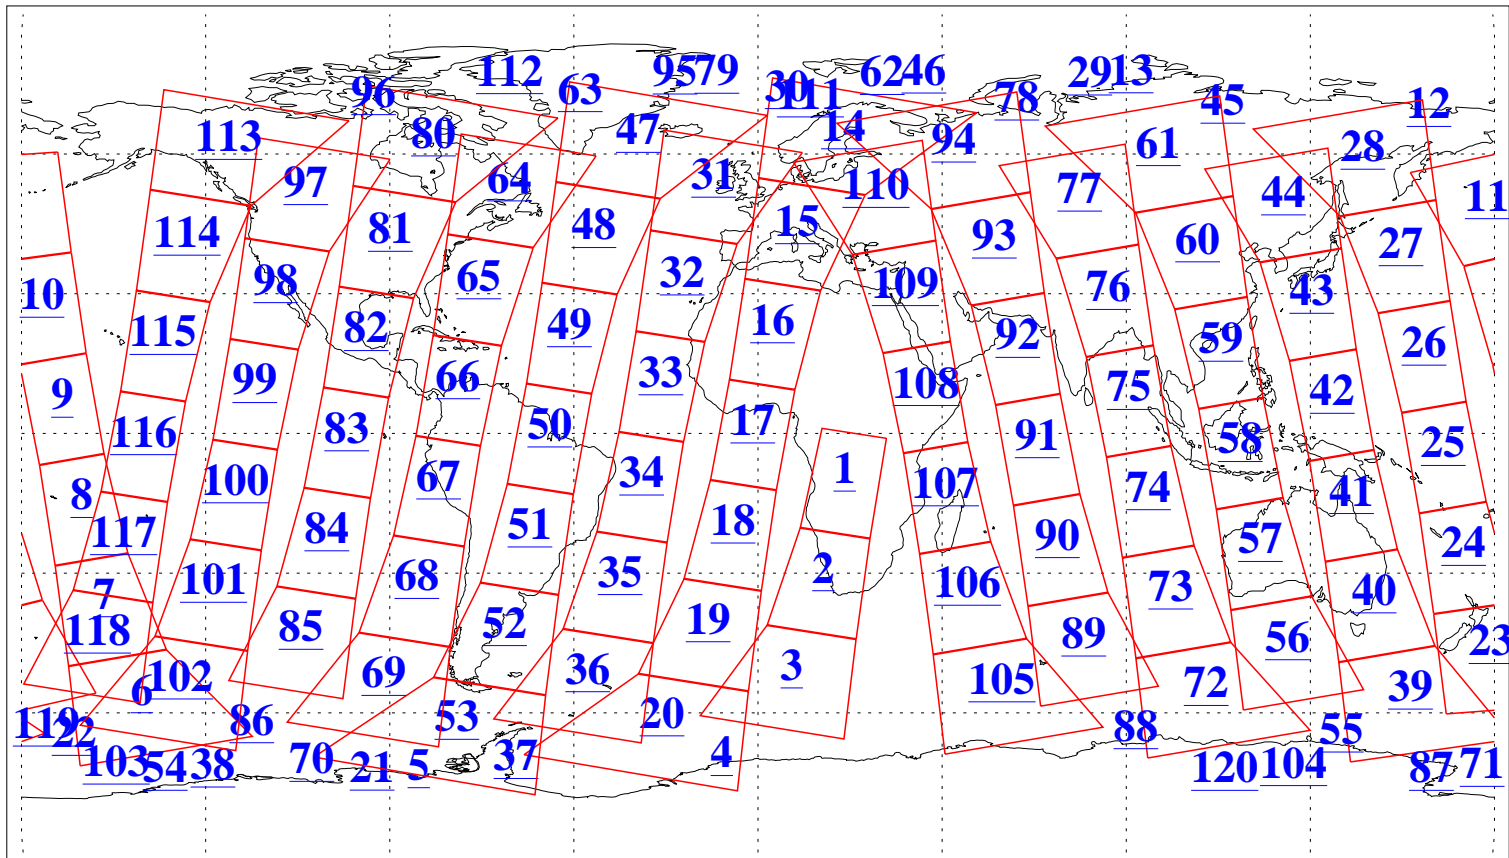

L1B Availability
AMSU Granules: 240
HSB Granules: 0
AIRS Granules: 240

9 Jul 2009
DoY 190
Aqua Day 2623
Granules: 1 to 120

Granules: 121 to 240

Legend: AMSU Available, HSB Available, AIRS Available

L1B Availability
AMSU Granules: 240
HSB Granules: 0
AIRS Granules: 240

9 Jul 2009
DoY 190
Aqua Day 2623

Ascending Granules

Descending Granules

Legend: AMSU Available, HSB Available, AIRS Available

L1B Availability
 AMSU Granules: 240
 HSB Granules: 0
 AIRS Granules: 240

9 Jul 2009
 DoY 190
 Aqua Day 2623

Northern Hemisphere Granules

Southern Hemisphere Granules

Legend: AMSU Available, HSB Available, AIRS Available