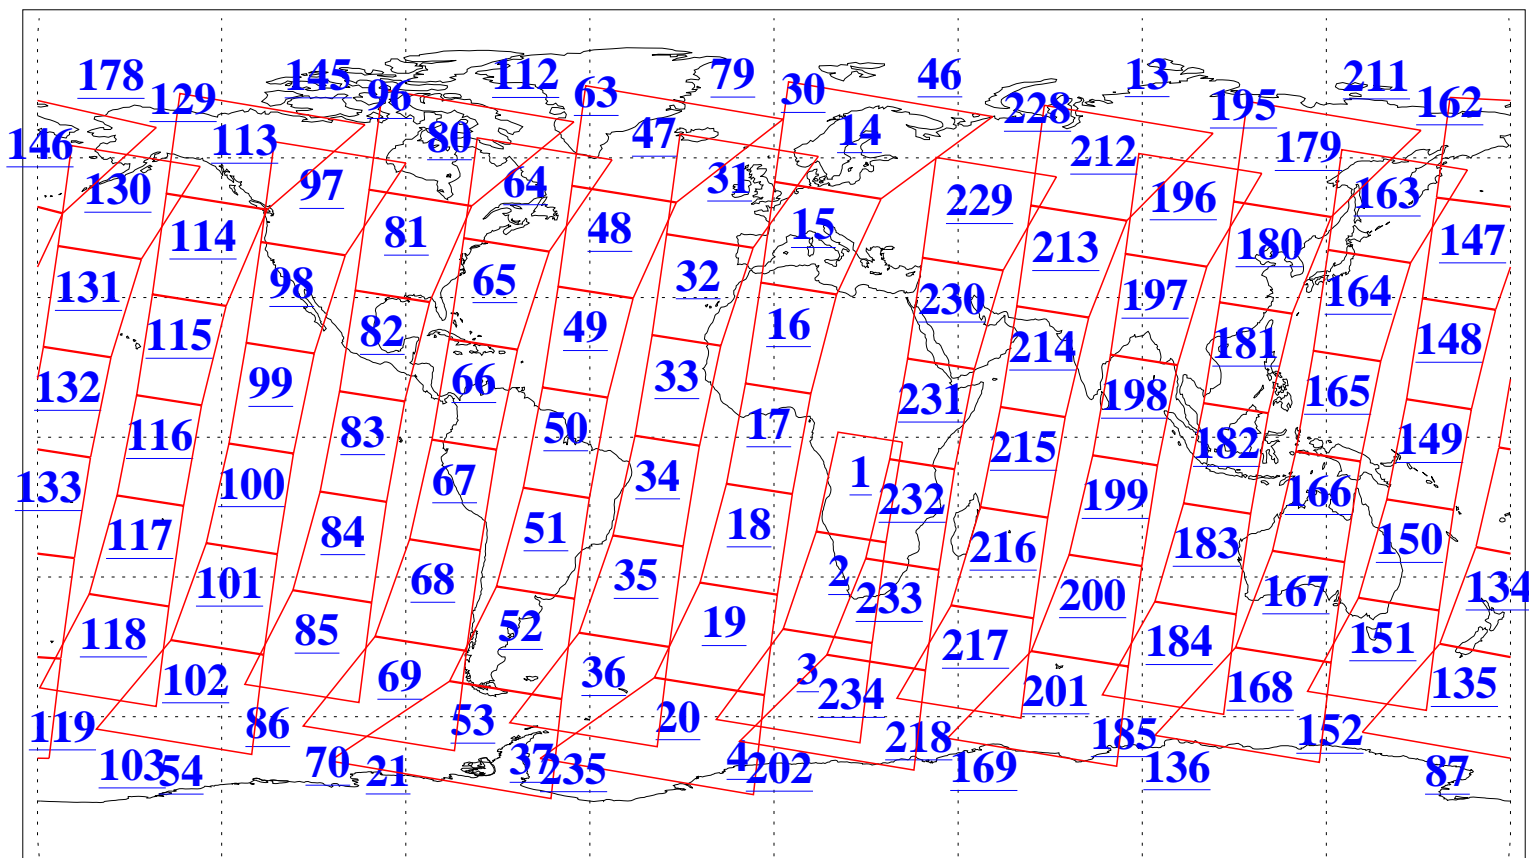

L1B Availability
AMSU Granules: 240
HSB Granules: 0
AIRS Granules: 240

9 Jul 2009
DoY 190
Aqua Day 2623
Granules: 1 to 120

Granules: 121 to 240

Legend: AMSU Available, HSB Available, AIRS Available

L1B Availability
AMSU Granules: 240
HSB Granules: 0
AIRS Granules: 240

9 Jul 2009
DoY 190
Aqua Day 2623

Ascending Granules

Descending Granules

Legend: AMSU Available, HSB Available, AIRS Available

L1B Availability
 AMSU Granules: 240
 HSB Granules: 0
 AIRS Granules: 240

9 Jul 2009
 DoY 190
 Aqua Day 2623

Northern Hemisphere Granules

Southern Hemisphere Granules

Legend: AMSU Available, HSB Available, AIRS Available