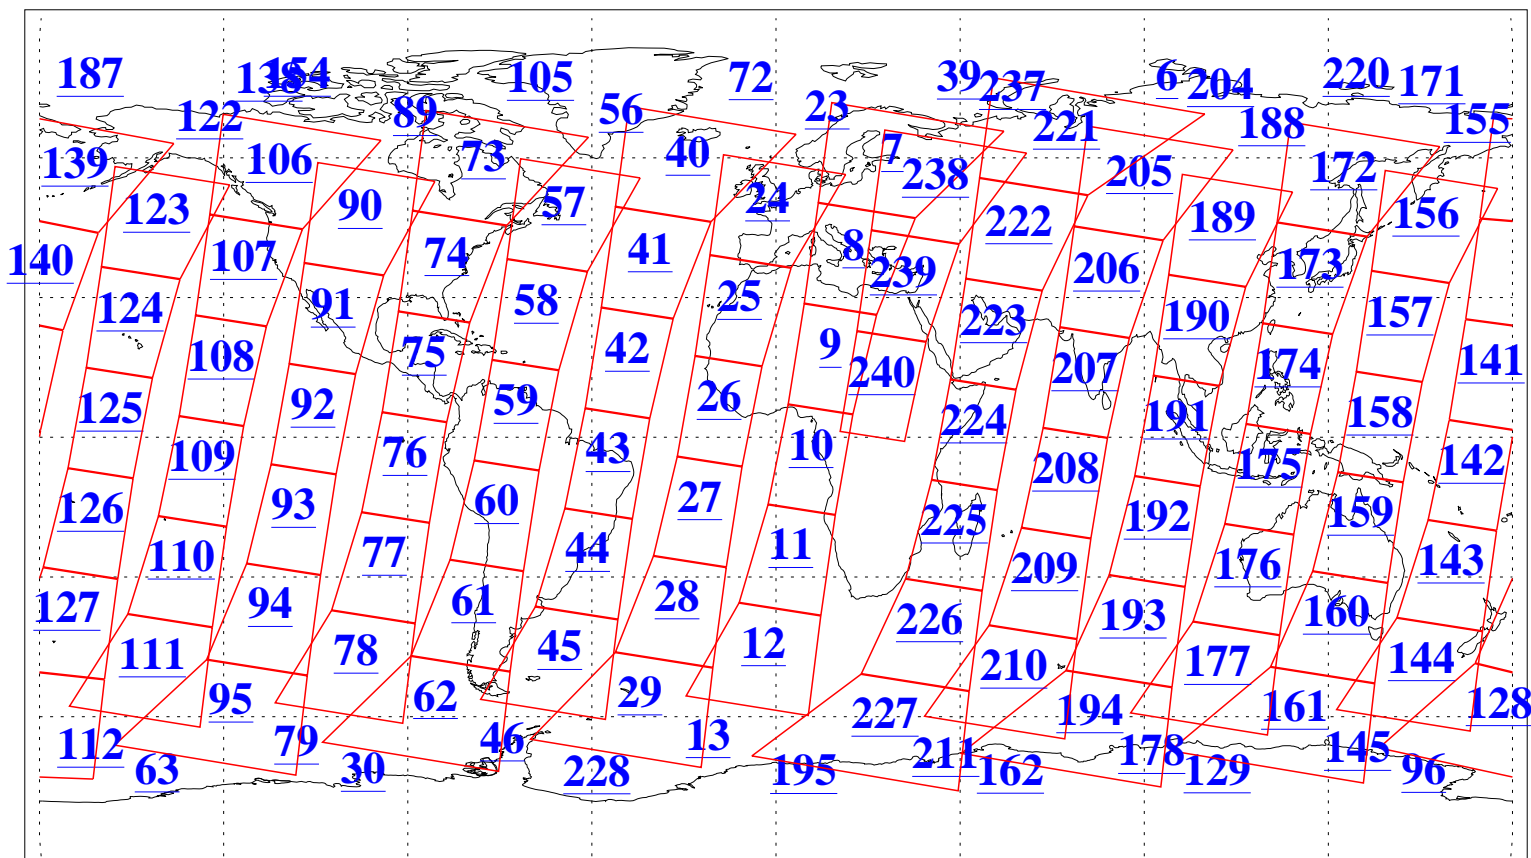

L1B Availability
AMSU Granules: 240
HSB Granules: 0
AIRS Granules: 240

8 Jul 2009
DoY 189
Aqua Day 2622
Granules: 1 to 120

Granules: 121 to 240

Legend: AMSU Available, HSB Available, AIRS Available

L1B Availability
AMSU Granules: 240
HSB Granules: 0
AIRS Granules: 240

8 Jul 2009
DoY 189
Aqua Day 2622

Ascending Granules

Descending Granules

Legend: AMSU Available, HSB Available, AIRS Available

L1B Availability
 AMSU Granules: 240
 HSB Granules: 0
 AIRS Granules: 240

8 Jul 2009
 DoY 189
 Aqua Day 2622

Northern Hemisphere Granules

Southern Hemisphere Granules

Legend: AMSU Available, HSB Available, AIRS Available