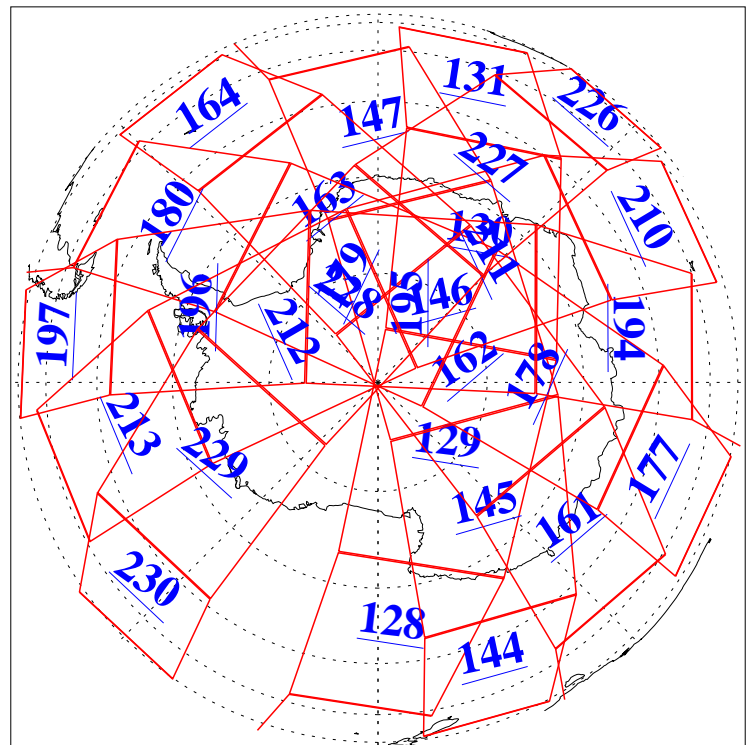

L1B Availability
AMSU Granules: 240
HSB Granules: 0
AIRS Granules: 240

8 Jul 2009
DoY 189
Aqua Day 2622
Granules: 1 to 120

Granules: 121 to 240

Legend: AMSU Available, HSB Available, AIRS Available

L1B Availability
AMSU Granules: 240
HSB Granules: 0
AIRS Granules: 240

8 Jul 2009
DoY 189
Aqua Day 2622

Ascending Granules

Descending Granules

Legend: AMSU Available, HSB Available, AIRS Available

L1B Availability
 AMSU Granules: 240
 HSB Granules: 0
 AIRS Granules: 240

8 Jul 2009
 DoY 189
 Aqua Day 2622

Northern Hemisphere Granules

Southern Hemisphere Granules

Legend: AMSU Available, HSB Available, AIRS Available