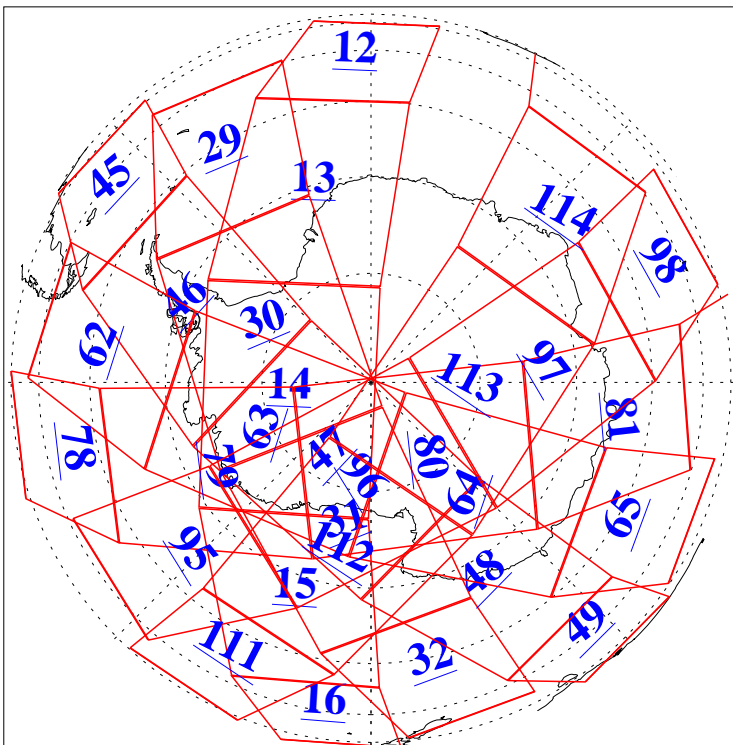

L1B Availability
AMSU Granules: 240
HSB Granules: 0
AIRS Granules: 240

8 Jul 2009
DoY 189
Aqua Day 2622
Granules: 1 to 120

Granules: 121 to 240

Legend: AMSU Available, HSB Available, AIRS Available

L1B Availability
AMSU Granules: 240
HSB Granules: 0
AIRS Granules: 240

8 Jul 2009
DoY 189
Aqua Day 2622

Ascending Granules

Descending Granules

Legend: AMSU Available, HSB Available, AIRS Available

L1B Availability
 AMSU Granules: 240
 HSB Granules: 0
 AIRS Granules: 240

8 Jul 2009
 DoY 189
 Aqua Day 2622

Northern Hemisphere Granules

Southern Hemisphere Granules

Legend: AMSU Available, HSB Available, AIRS Available