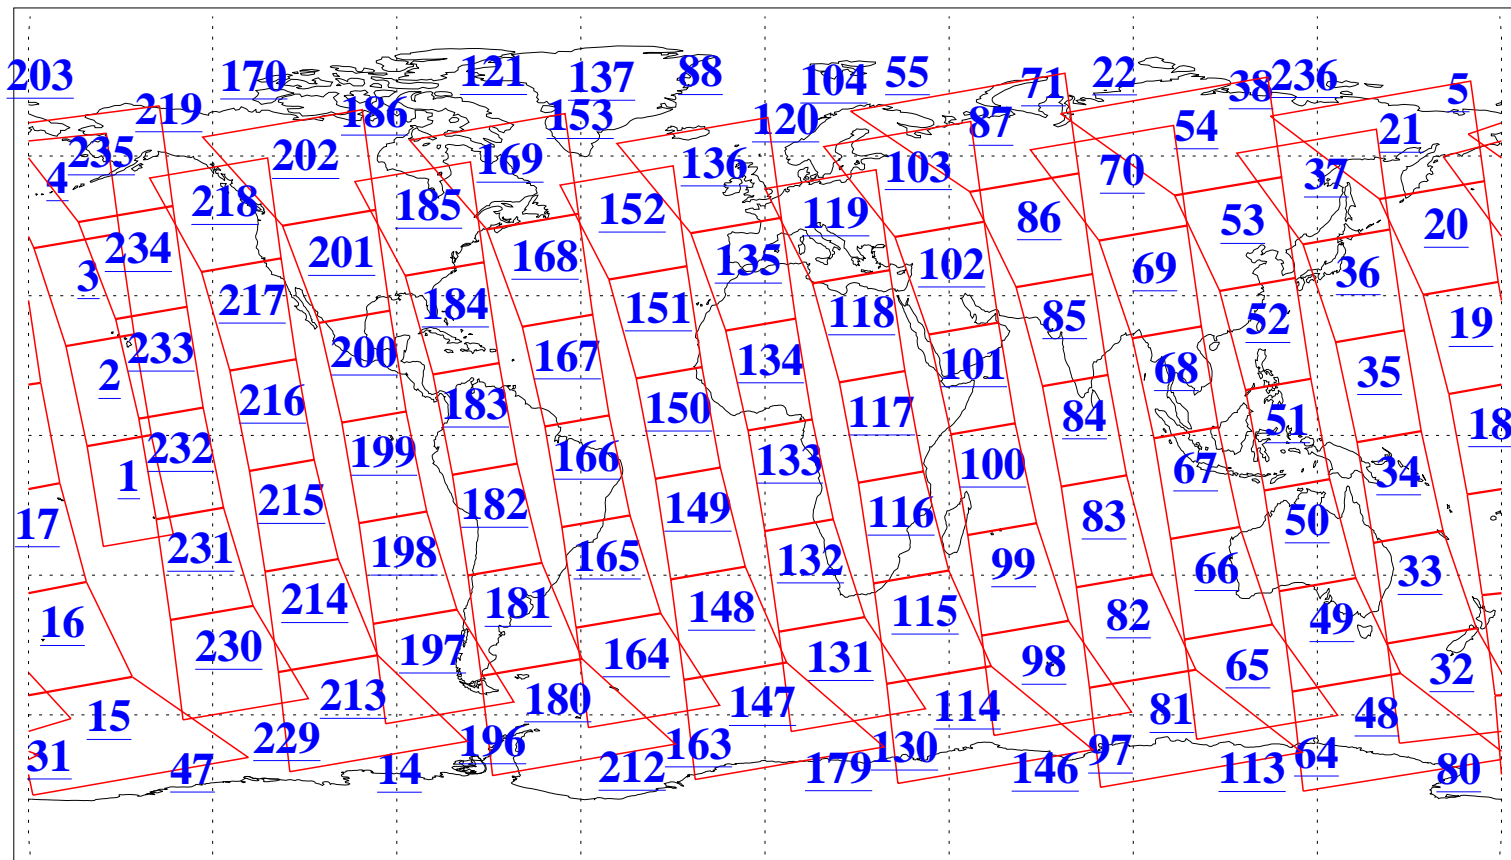

L1B Availability
AMSU Granules: 240
HSB Granules: 0
AIRS Granules: 240

8 Jul 2009
DoY 189
Aqua Day 2622
Granules: 1 to 120

Granules: 121 to 240

Legend: AMSU Available, HSB Available, AIRS Available

L1B Availability
AMSU Granules: 240
HSB Granules: 0
AIRS Granules: 240

8 Jul 2009
DoY 189
Aqua Day 2622

Ascending Granules

Descending Granules

Legend: AMSU Available, HSB Available, AIRS Available

L1B Availability
 AMSU Granules: 240
 HSB Granules: 0
 AIRS Granules: 240

8 Jul 2009
 DoY 189
 Aqua Day 2622

Northern Hemisphere Granules

Southern Hemisphere Granules

Legend: AMSU Available, HSB Available, AIRS Available