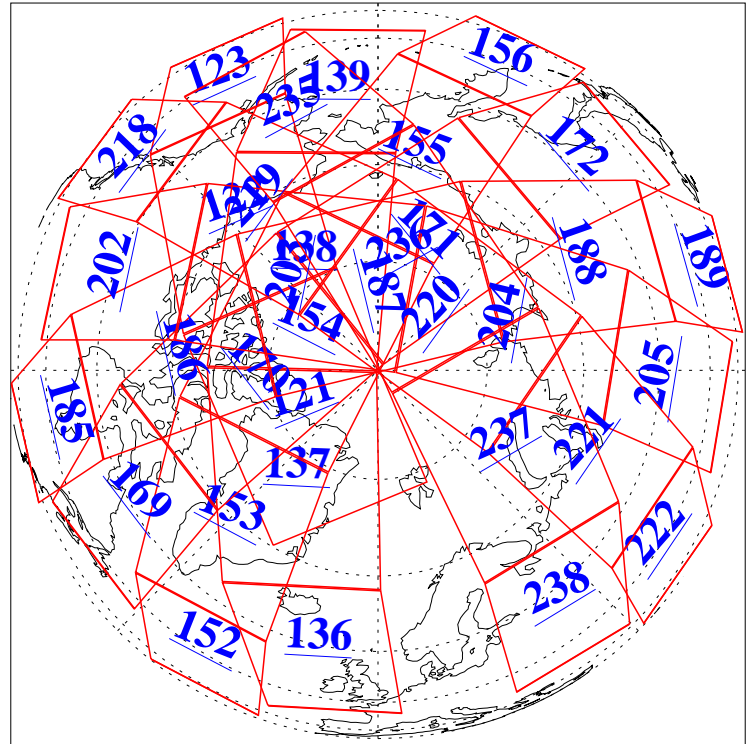

L1B Availability
AMSU Granules: 240
HSB Granules: 0
AIRS Granules: 240

8 Jul 2009
DoY 189
Aqua Day 2622
Granules: 1 to 120

Granules: 121 to 240

Legend: AMSU Available, HSB Available, AIRS Available

L1B Availability
AMSU Granules: 240
HSB Granules: 0
AIRS Granules: 240

8 Jul 2009
DoY 189
Aqua Day 2622

Ascending Granules

Descending Granules

Legend: AMSU Available, HSB Available, AIRS Available

L1B Availability
 AMSU Granules: 240
 HSB Granules: 0
 AIRS Granules: 240

8 Jul 2009
 DoY 189
 Aqua Day 2622

Northern Hemisphere Granules

Southern Hemisphere Granules

Legend: AMSU Available, HSB Available, AIRS Available