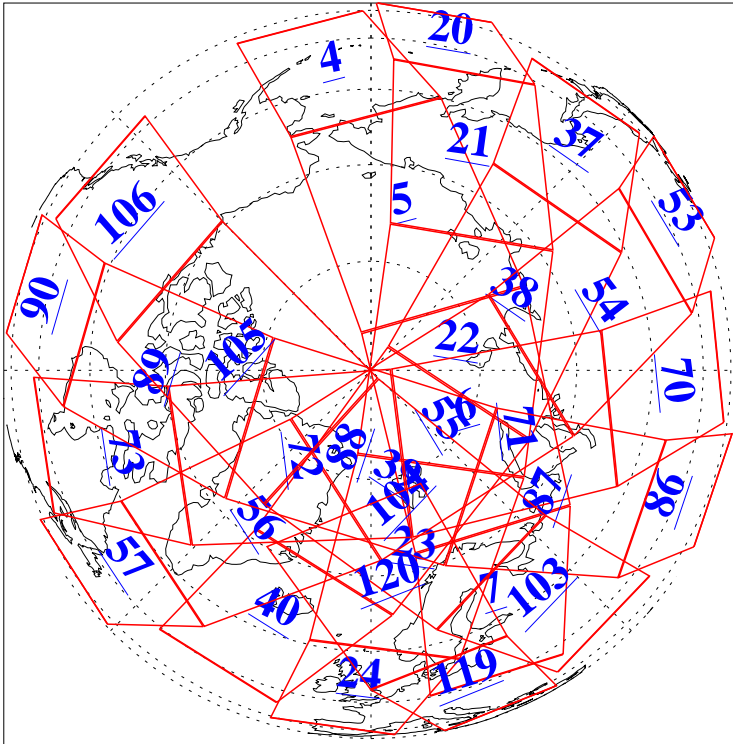

L1B Availability
AMSU Granules: 240
HSB Granules: 0
AIRS Granules: 240

8 Jul 2009
DoY 189
Aqua Day 2622
Granules: 1 to 120

Granules: 121 to 240

Legend: AMSU Available, HSB Available, AIRS Available

L1B Availability
AMSU Granules: 240
HSB Granules: 0
AIRS Granules: 240

8 Jul 2009
DoY 189
Aqua Day 2622

Ascending Granules

Descending Granules

Legend: AMSU Available, HSB Available, AIRS Available

L1B Availability
 AMSU Granules: 240
 HSB Granules: 0
 AIRS Granules: 240

8 Jul 2009
 DoY 189
 Aqua Day 2622

Northern Hemisphere Granules

Southern Hemisphere Granules

Legend: AMSU Available, HSB Available, AIRS Available