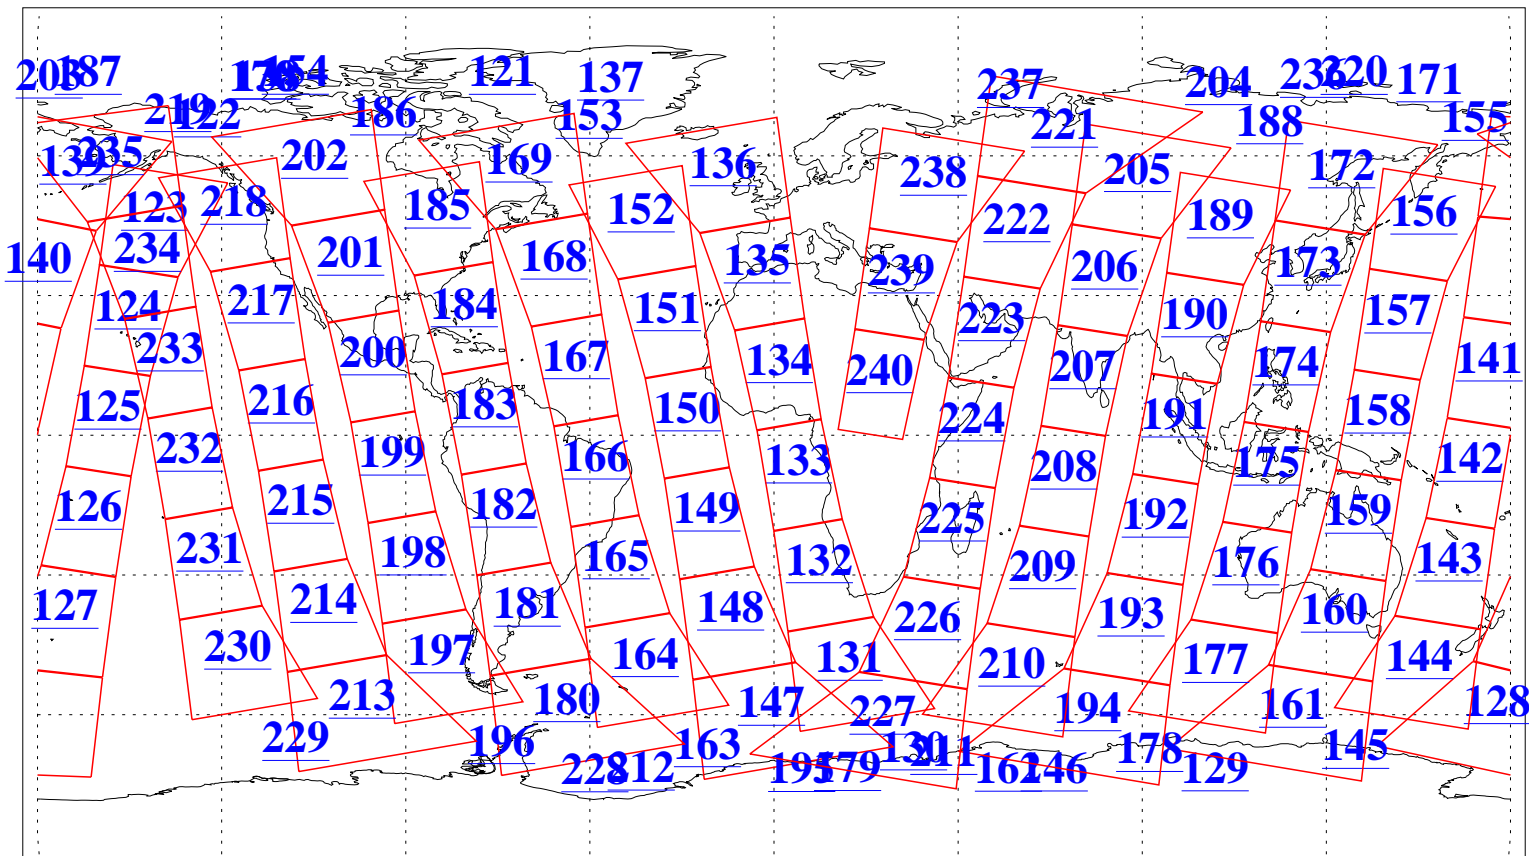

L1B Availability
AMSU Granules: 240
HSB Granules: 0
AIRS Granules: 240

8 Jul 2009
DoY 189
Aqua Day 2622
Granules: 1 to 120

Granules: 121 to 240

Legend: AMSU Available, HSB Available, AIRS Available

L1B Availability
AMSU Granules: 240
HSB Granules: 0
AIRS Granules: 240

8 Jul 2009
DoY 189
Aqua Day 2622

Ascending Granules

Descending Granules

Legend: AMSU Available, HSB Available, AIRS Available

L1B Availability
 AMSU Granules: 240
 HSB Granules: 0
 AIRS Granules: 240

8 Jul 2009
 DoY 189
 Aqua Day 2622