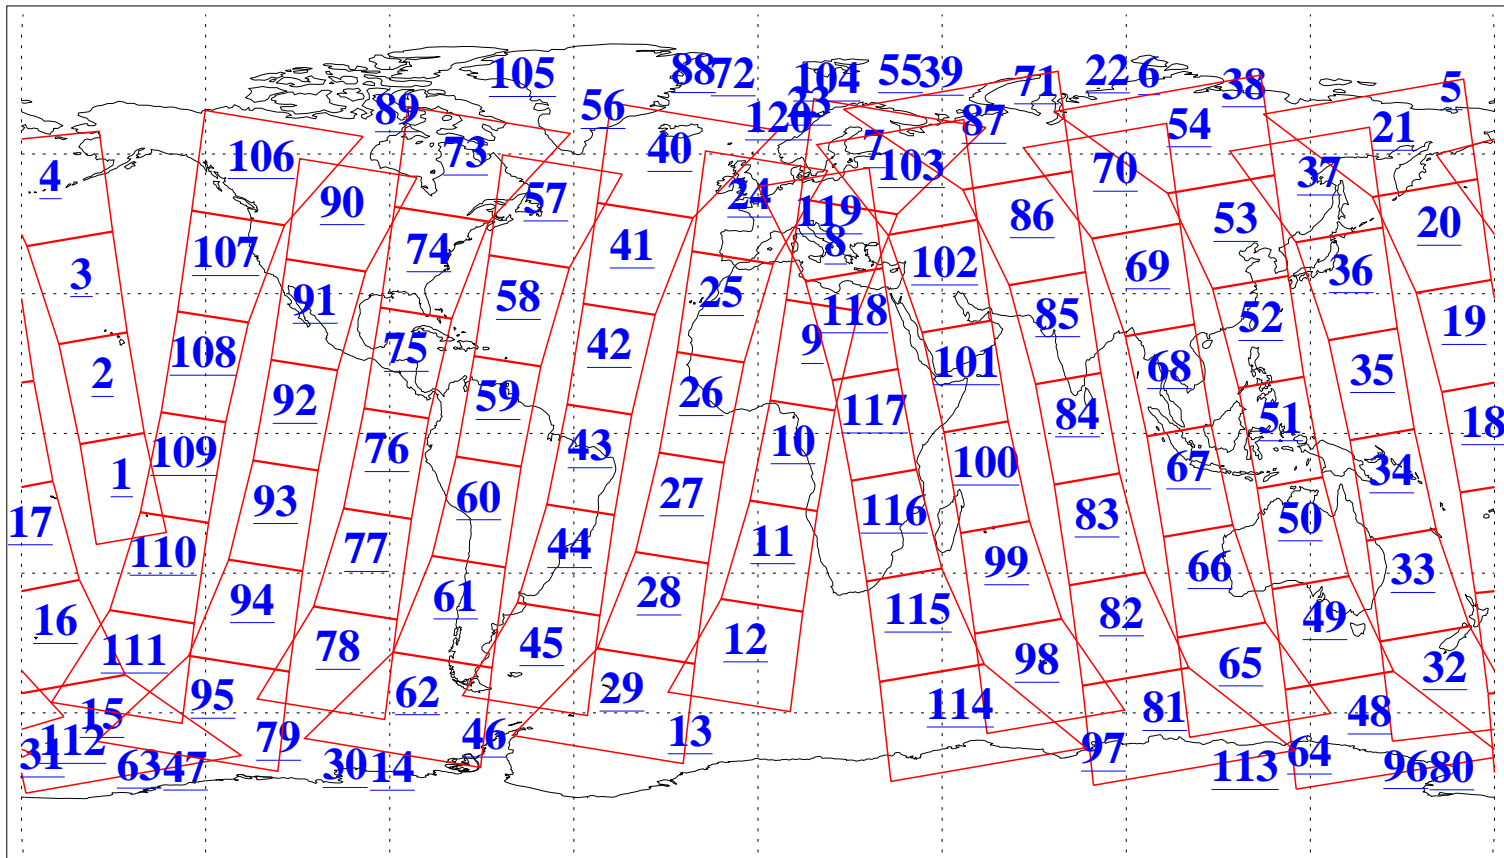

L1B Availability
AMSU Granules: 240
HSB Granules: 0
AIRS Granules: 240

8 Jul 2009
DoY 189
Aqua Day 2622
Granules: 1 to 120

Granules: 121 to 240

Legend: AMSU Available, HSB Available, AIRS Available

L1B Availability
AMSU Granules: 240
HSB Granules: 0
AIRS Granules: 240

8 Jul 2009
DoY 189
Aqua Day 2622

Ascending Granules

Descending Granules

Legend: AMSU Available, HSB Available, AIRS Available

L1B Availability
 AMSU Granules: 240
 HSB Granules: 0
 AIRS Granules: 240

8 Jul 2009
 DoY 189
 Aqua Day 2622

Northern Hemisphere Granules

Southern Hemisphere Granules

Legend: AMSU Available, HSB Available, AIRS Available