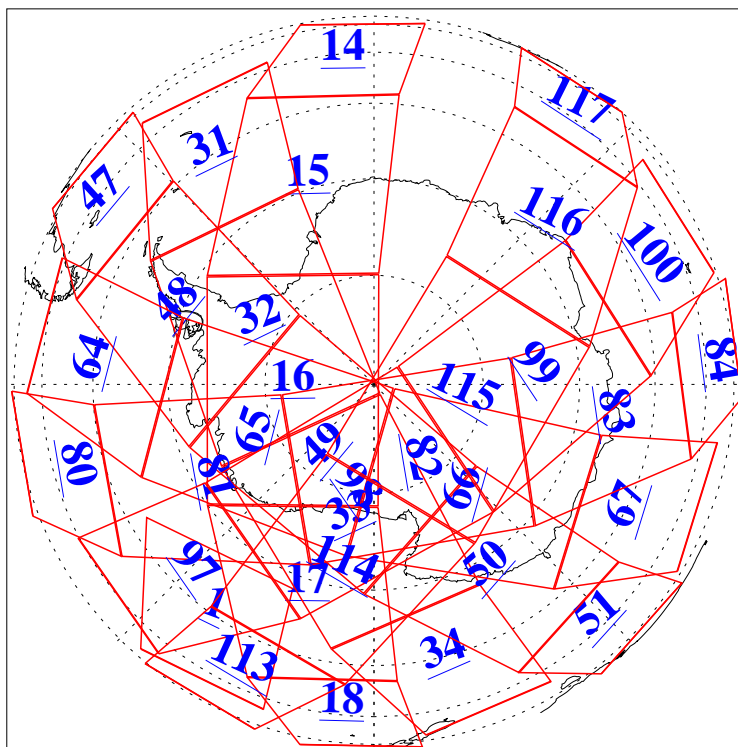

L1B Availability  
AMSU Granules: 240  
HSB Granules: 0  
AIRS Granules: 240

6 Jul 2009  
DoY 187  
Aqua Day 2620  
Granules: 1 to 120

Granules: 121 to 240

Legend: AMSU Available, HSB Available, AIRS Available

L1B Availability  
AMSU Granules: 240  
HSB Granules: 0  
AIRS Granules: 240

6 Jul 2009  
DoY 187  
Aqua Day 2620

Ascending Granules

Descending Granules

Legend: AMSU Available, HSB Available, AIRS Available

L1B Availability  
 AMSU Granules: 240  
 HSB Granules: 0  
 AIRS Granules: 240

6 Jul 2009  
 DoY 187  
 Aqua Day 2620

Northern Hemisphere Granules

Southern Hemisphere Granules

Legend: AMSU Available, HSB Available, AIRS Available