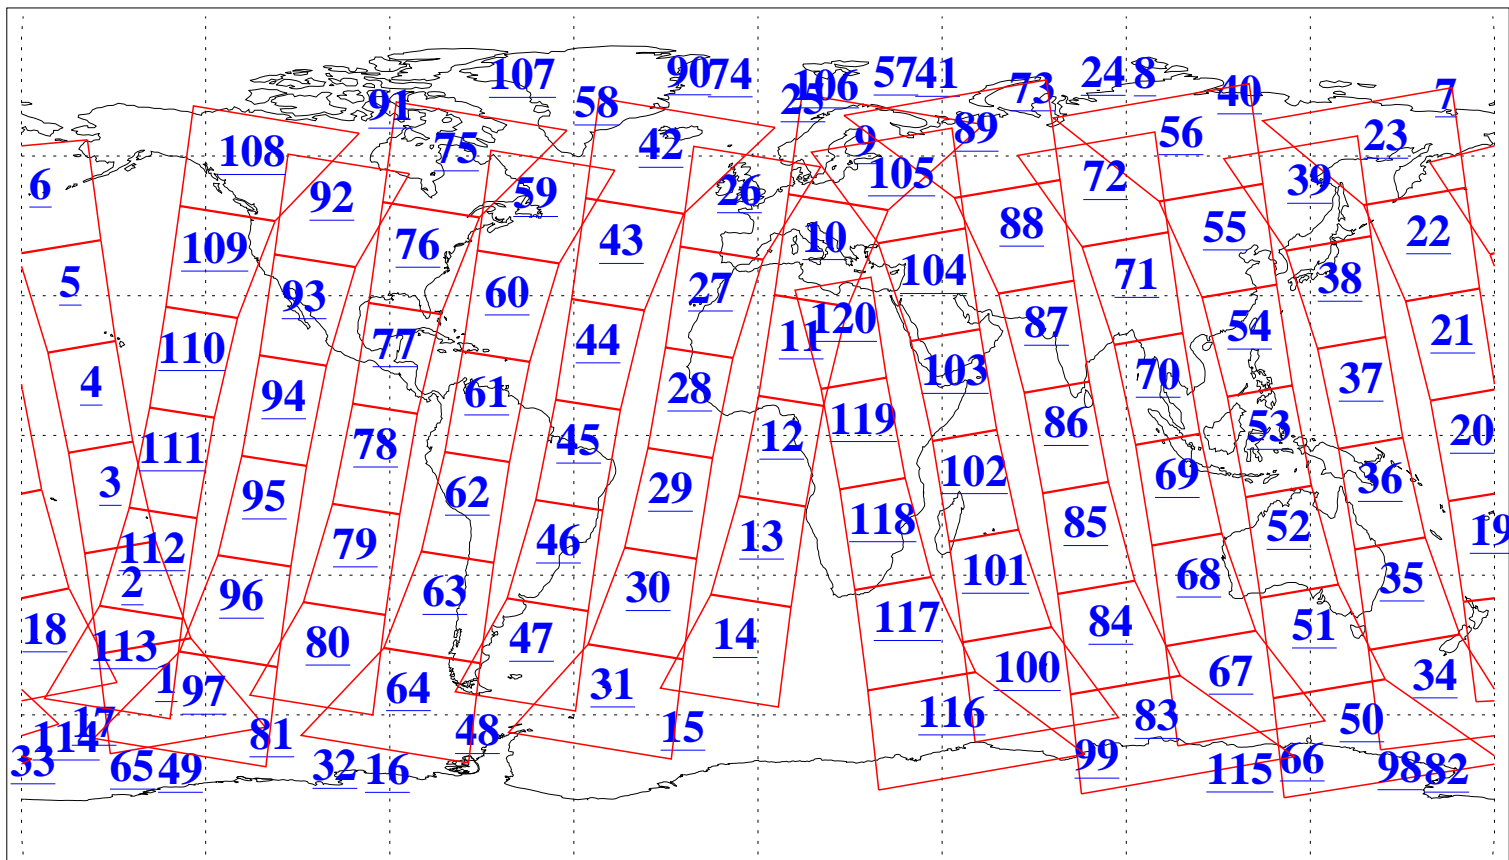

L1B Availability  
AMSU Granules: 240  
HSB Granules: 0  
AIRS Granules: 240

6 Jul 2009  
DoY 187  
Aqua Day 2620  
Granules: 1 to 120

Granules: 121 to 240

Legend: AMSU Available, HSB Available, AIRS Available

L1B Availability  
AMSU Granules: 240  
HSB Granules: 0  
AIRS Granules: 240

6 Jul 2009  
DoY 187  
Aqua Day 2620

Ascending Granules

Descending Granules

Legend: AMSU Available, HSB Available, AIRS Available

L1B Availability  
 AMSU Granules: 240  
 HSB Granules: 0  
 AIRS Granules: 240

6 Jul 2009  
 DoY 187  
 Aqua Day 2620

Northern Hemisphere Granules

Southern Hemisphere Granules

Legend: AMSU Available, HSB Available, AIRS Available