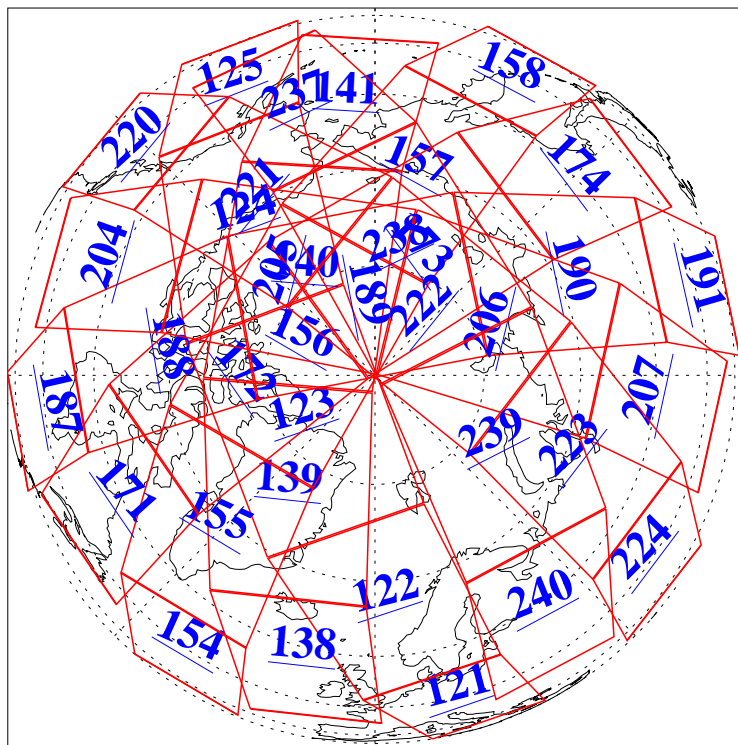

L1B Availability  
AMSU Granules: 240  
HSB Granules: 0  
AIRS Granules: 240

6 Jul 2009  
DoY 187  
Aqua Day 2620  
Granules: 1 to 120

Granules: 121 to 240

Legend: AMSU Available, HSB Available, AIRS Available

L1B Availability  
AMSU Granules: 240  
HSB Granules: 0  
AIRS Granules: 240

6 Jul 2009  
DoY 187  
Aqua Day 2620

Ascending Granules

Descending Granules

Legend: AMSU Available, HSB Available, AIRS Available

L1B Availability  
 AMSU Granules: 240  
 HSB Granules: 0  
 AIRS Granules: 240

6 Jul 2009  
 DoY 187  
 Aqua Day 2620

Northern Hemisphere Granules

Southern Hemisphere Granules

Legend: AMSU Available, HSB Available, AIRS Available