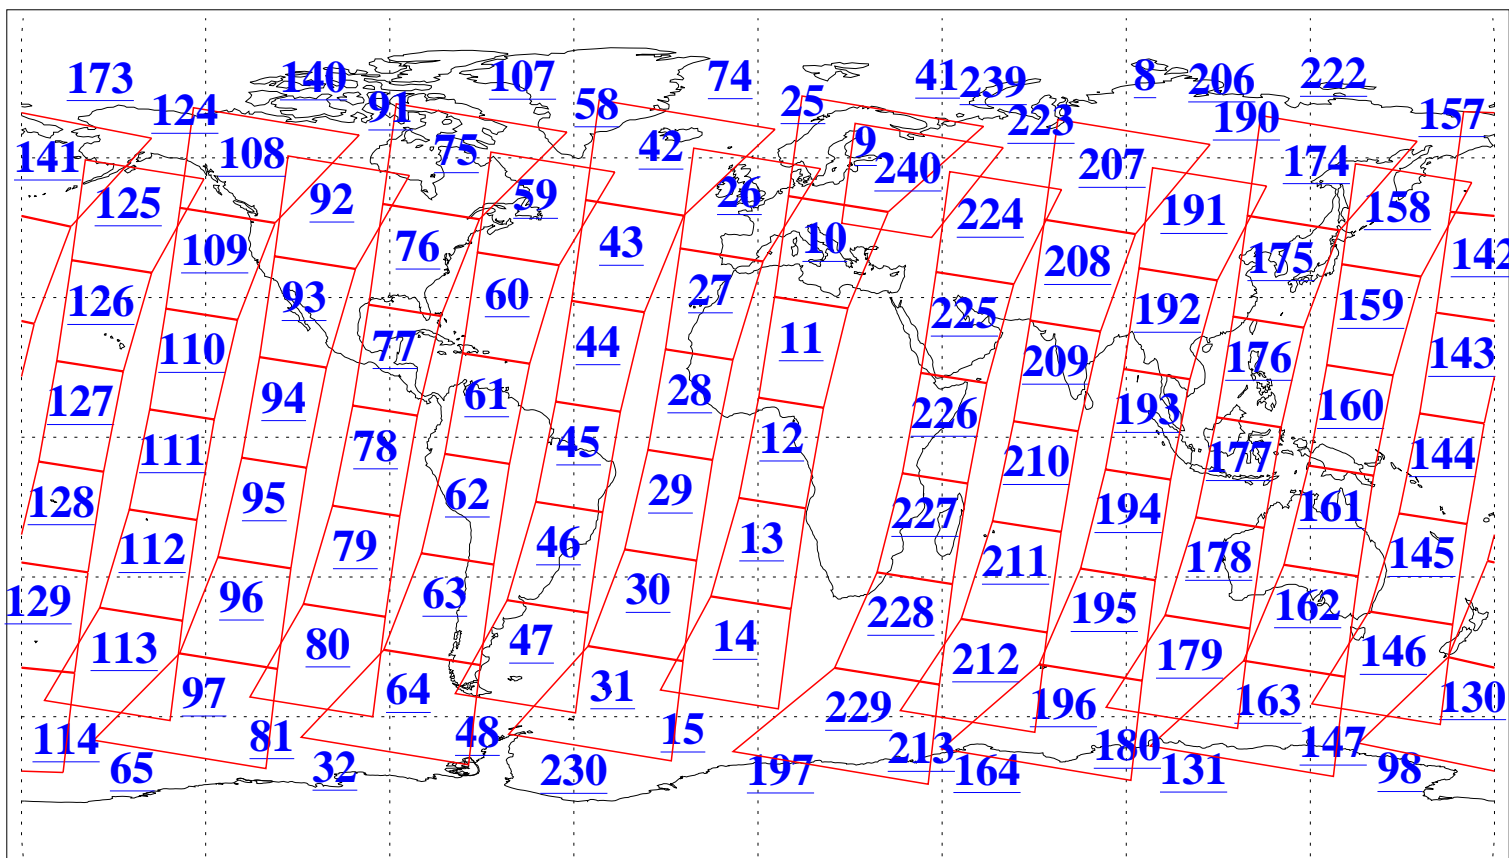

L1B Availability  
AMSU Granules: 240  
HSB Granules: 0  
AIRS Granules: 240

6 Jul 2009  
DoY 187  
Aqua Day 2620  
Granules: 1 to 120

Granules: 121 to 240

Legend: AMSU Available, HSB Available, AIRS Available

L1B Availability  
AMSU Granules: 240  
HSB Granules: 0  
AIRS Granules: 240

6 Jul 2009  
DoY 187  
Aqua Day 2620

Ascending Granules

Descending Granules

Legend: AMSU Available, HSB Available, AIRS Available

L1B Availability  
 AMSU Granules: 240  
 HSB Granules: 0  
 AIRS Granules: 240

6 Jul 2009  
 DoY 187  
 Aqua Day 2620

Northern Hemisphere Granules

Southern Hemisphere Granules

Legend: AMSU Available, HSB Available, AIRS Available