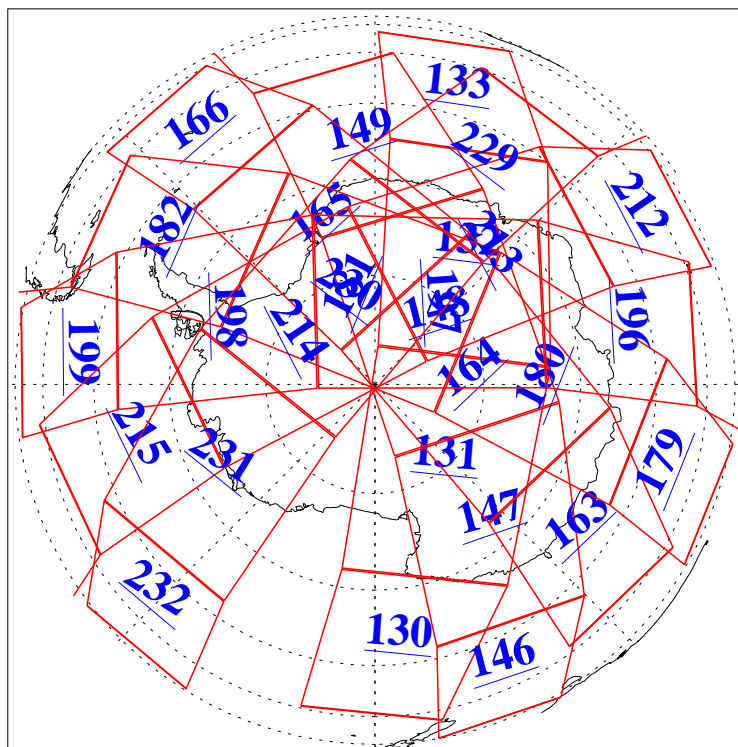

L1B Availability  
AMSU Granules: 240  
HSB Granules: 0  
AIRS Granules: 240

6 Jul 2009  
DoY 187  
Aqua Day 2620

Ascending Granules

Descending Granules

Legend: AMSU Available, HSB Available, AIRS Available

L1B Availability  
 AMSU Granules: 240  
 HSB Granules: 0  
 AIRS Granules: 240

6 Jul 2009  
 DoY 187  
 Aqua Day 2620

Northern Hemisphere Granules

Southern Hemisphere Granules

Legend: AMSU Available, HSB Available, AIRS Available