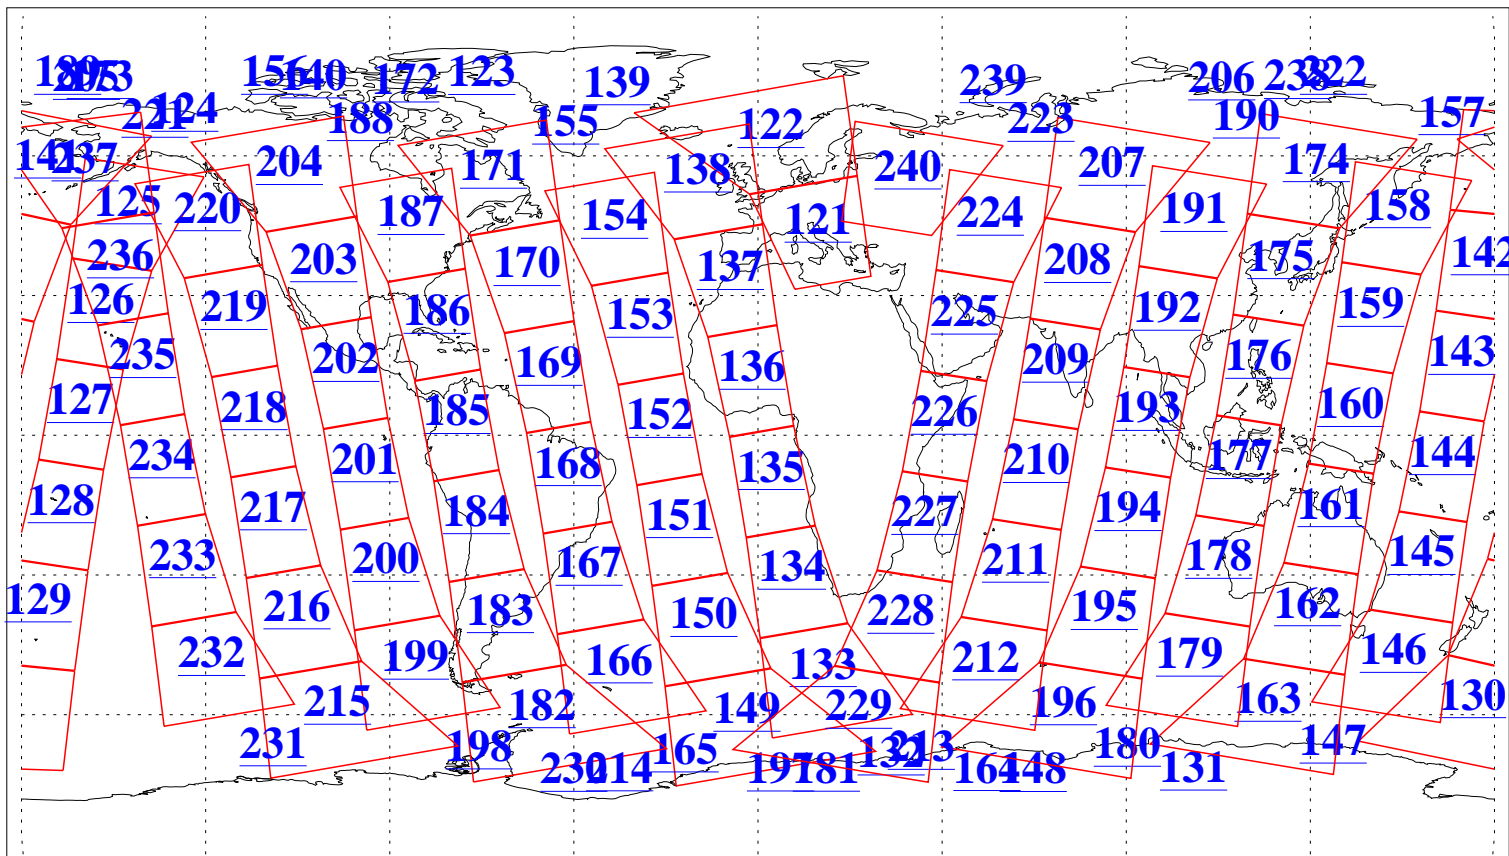

L1B Availability  
AMSU Granules: 240  
HSB Granules: 0  
AIRS Granules: 240

6 Jul 2009  
DoY 187  
Aqua Day 2620  
Granules: 1 to 120

Granules: 121 to 240

Legend: AMSU Available, HSB Available, AIRS Available

L1B Availability  
AMSU Granules: 240  
HSB Granules: 0  
AIRS Granules: 240

6 Jul 2009  
DoY 187  
Aqua Day 2620

Ascending Granules

Descending Granules

Legend: AMSU Available, HSB Available, AIRS Available

L1B Availability  
 AMSU Granules: 240  
 HSB Granules: 0  
 AIRS Granules: 240

6 Jul 2009  
 DoY 187  
 Aqua Day 2620

Northern Hemisphere Granules

Southern Hemisphere Granules

Legend: AMSU Available, HSB Available, AIRS Available