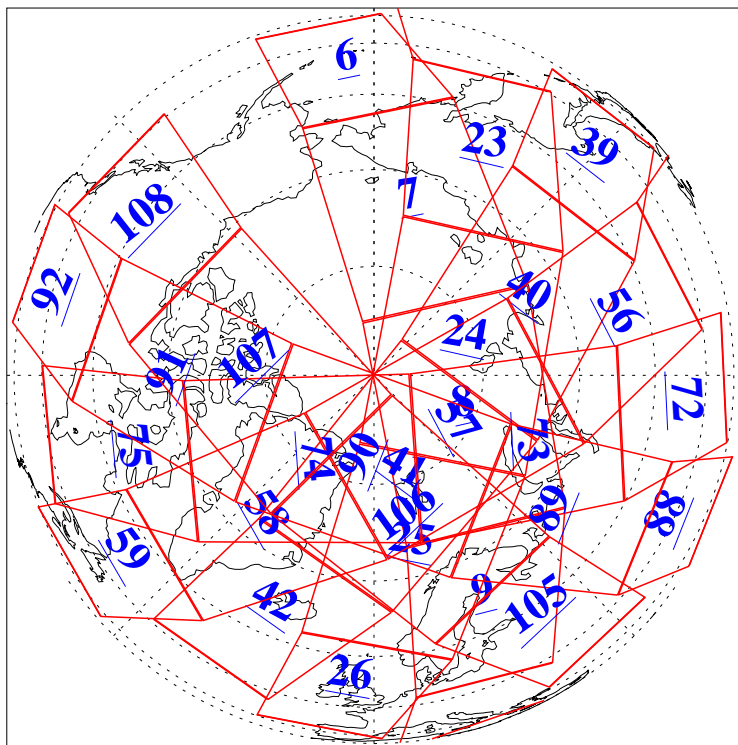

L1B Availability  
AMSU Granules: 240  
HSB Granules: 0  
AIRS Granules: 240

6 Jul 2009  
DoY 187  
Aqua Day 2620  
Granules: 1 to 120

Granules: 121 to 240

Legend: AMSU Available, HSB Available, AIRS Available

L1B Availability  
AMSU Granules: 240  
HSB Granules: 0  
AIRS Granules: 240

6 Jul 2009  
DoY 187  
Aqua Day 2620

Ascending Granules

Descending Granules

Legend: AMSU Available, HSB Available, AIRS Available

L1B Availability  
 AMSU Granules: 240  
 HSB Granules: 0  
 AIRS Granules: 240

6 Jul 2009  
 DoY 187  
 Aqua Day 2620

Northern Hemisphere Granules

Southern Hemisphere Granules

Legend: AMSU Available, HSB Available, AIRS Available