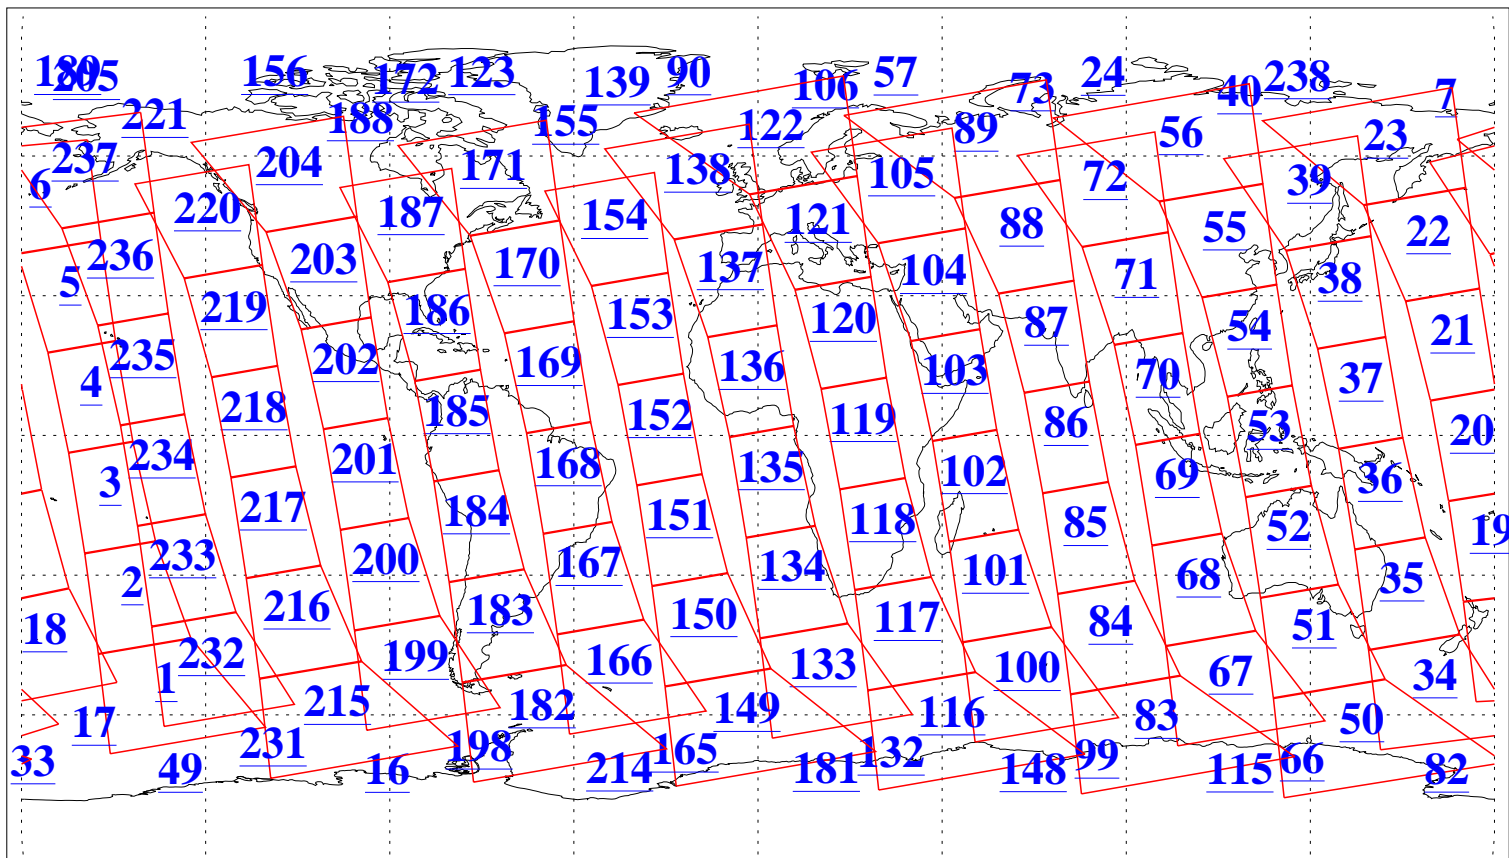

L1B Availability  
AMSU Granules: 240  
HSB Granules: 0  
AIRS Granules: 240

6 Jul 2009  
DoY 187  
Aqua Day 2620  
Granules: 1 to 120

Granules: 121 to 240

Legend: AMSU Available, HSB Available, AIRS Available

L1B Availability  
AMSU Granules: 240  
HSB Granules: 0  
AIRS Granules: 240

6 Jul 2009  
DoY 187  
Aqua Day 2620

Ascending Granules

Descending Granules

Legend: AMSU Available, HSB Available, AIRS Available

L1B Availability  
 AMSU Granules: 240  
 HSB Granules: 0  
 AIRS Granules: 240

6 Jul 2009  
 DoY 187  
 Aqua Day 2620

Northern Hemisphere Granules

Southern Hemisphere Granules

Legend: AMSU Available, HSB Available, AIRS Available