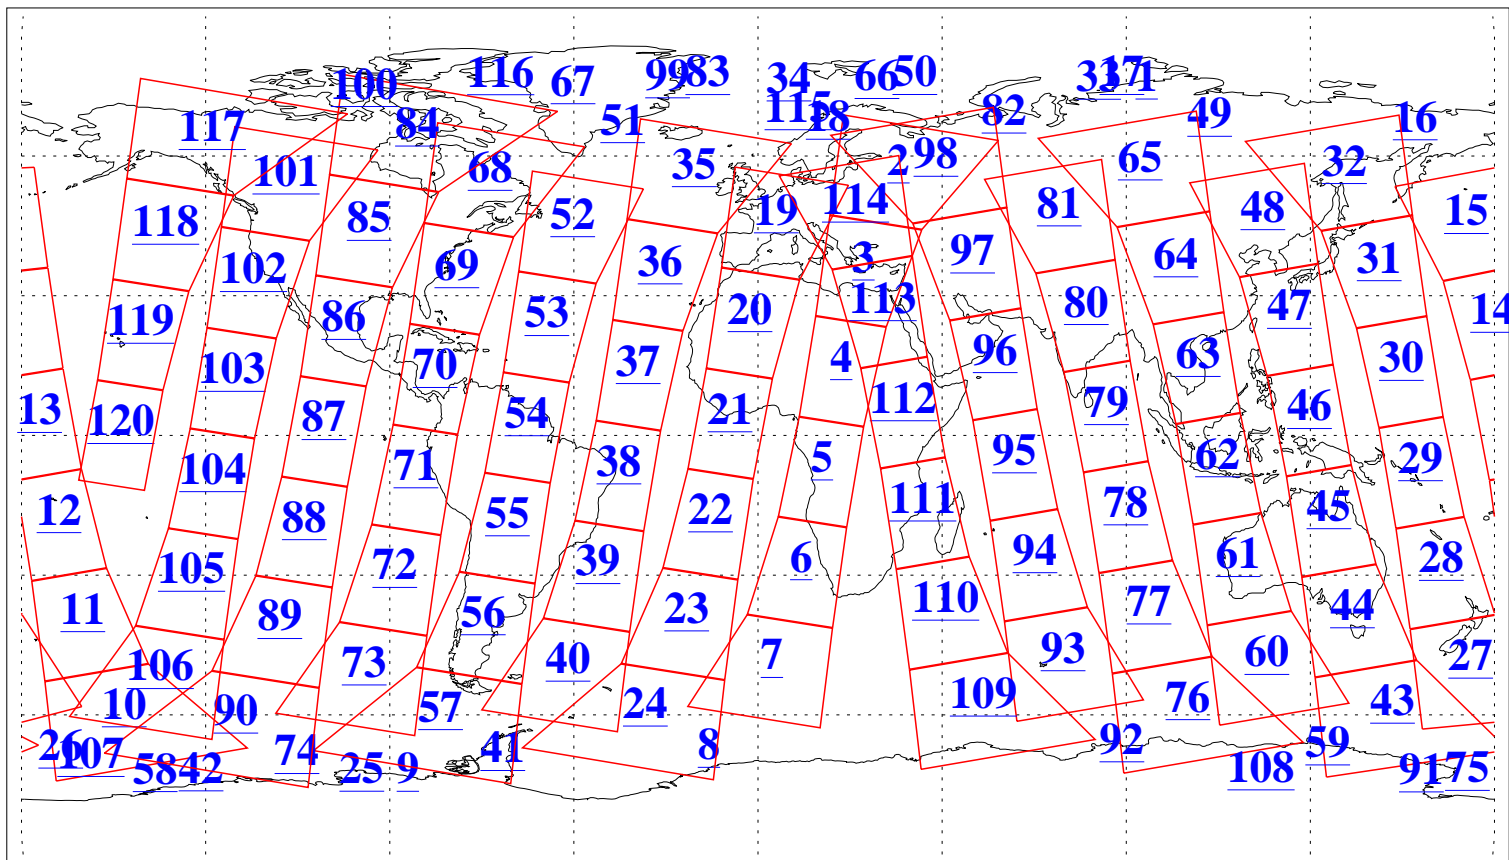

L1B Availability
AMSU Granules: 240
HSB Granules: 0
AIRS Granules: 240

5 Jul 2009
DoY 186
Aqua Day 2619
Granules: 1 to 120

Granules: 121 to 240

Legend: AMSU Available, HSB Available, AIRS Available

L1B Availability
AMSU Granules: 240
HSB Granules: 0
AIRS Granules: 240

5 Jul 2009
DoY 186
Aqua Day 2619
Ascending Granules

Descending Granules

Legend: AMSU Available, HSB Available, AIRS Available

L1B Availability
 AMSU Granules: 240
 HSB Granules: 0
 AIRS Granules: 240

5 Jul 2009
 DoY 186
 Aqua Day 2619

Northern Hemisphere Granules

Southern Hemisphere Granules

Legend: AMSU Available, **HSB Available**, **AIRS Available**