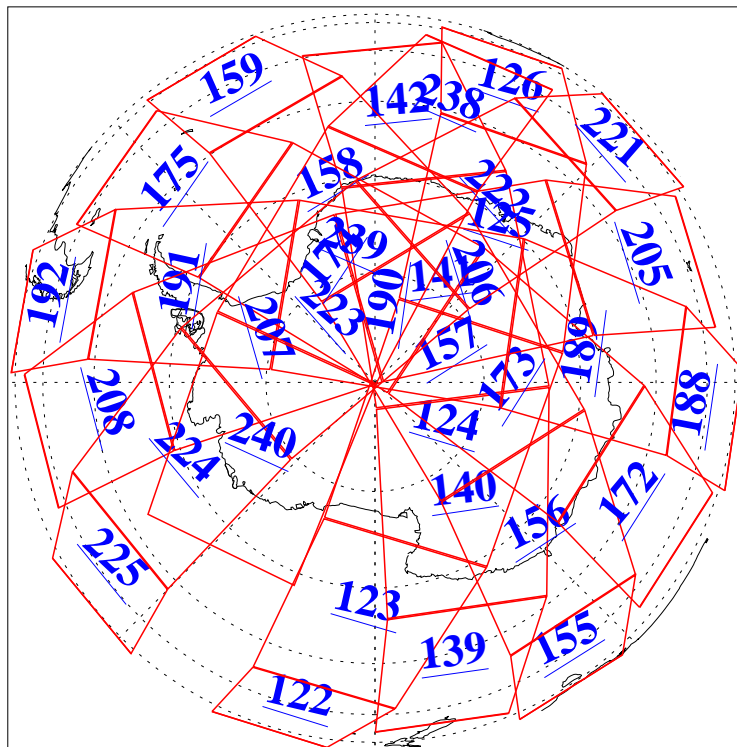

L1B Availability
AMSU Granules: 240
HSB Granules: 0
AIRS Granules: 240

5 Jul 2009
DoY 186
Aqua Day 2619
Granules: 1 to 120

Granules: 121 to 240

Legend: AMSU Available, HSB Available, AIRS Available

L1B Availability
AMSU Granules: 240
HSB Granules: 0
AIRS Granules: 240

5 Jul 2009
DoY 186
Aqua Day 2619
Ascending Granules

Descending Granules

Legend: AMSU Available, HSB Available, AIRS Available

L1B Availability
 AMSU Granules: 240
 HSB Granules: 0
 AIRS Granules: 240

5 Jul 2009
 DoY 186
 Aqua Day 2619

Northern Hemisphere Granules

Southern Hemisphere Granules

Legend: AMSU Available, **HSB Available**, **AIRS Available**