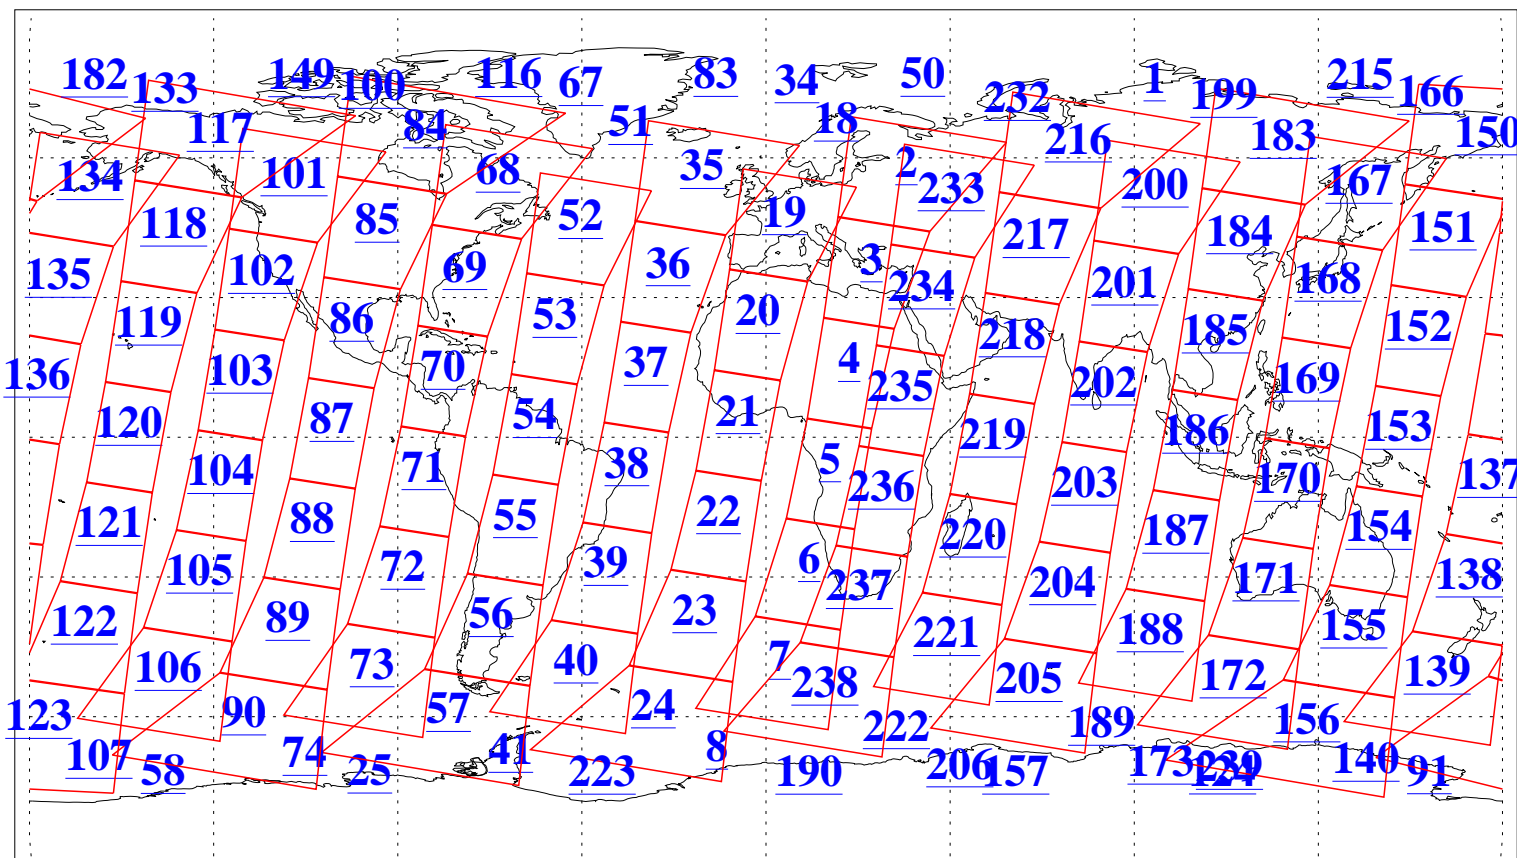

L1B Availability
AMSU Granules: 240
HSB Granules: 0
AIRS Granules: 240

5 Jul 2009
DoY 186
Aqua Day 2619
Granules: 1 to 120

Granules: 121 to 240

Legend: AMSU Available, HSB Available, AIRS Available

L1B Availability
AMSU Granules: 240
HSB Granules: 0
AIRS Granules: 240

5 Jul 2009
DoY 186
Aqua Day 2619
Ascending Granules

Descending Granules

Legend: AMSU Available, HSB Available, AIRS Available

L1B Availability
 AMSU Granules: 240
 HSB Granules: 0
 AIRS Granules: 240

5 Jul 2009
 DoY 186
 Aqua Day 2619

Northern Hemisphere Granules

Southern Hemisphere Granules

Legend: AMSU Available, **HSB Available**, **AIRS Available**