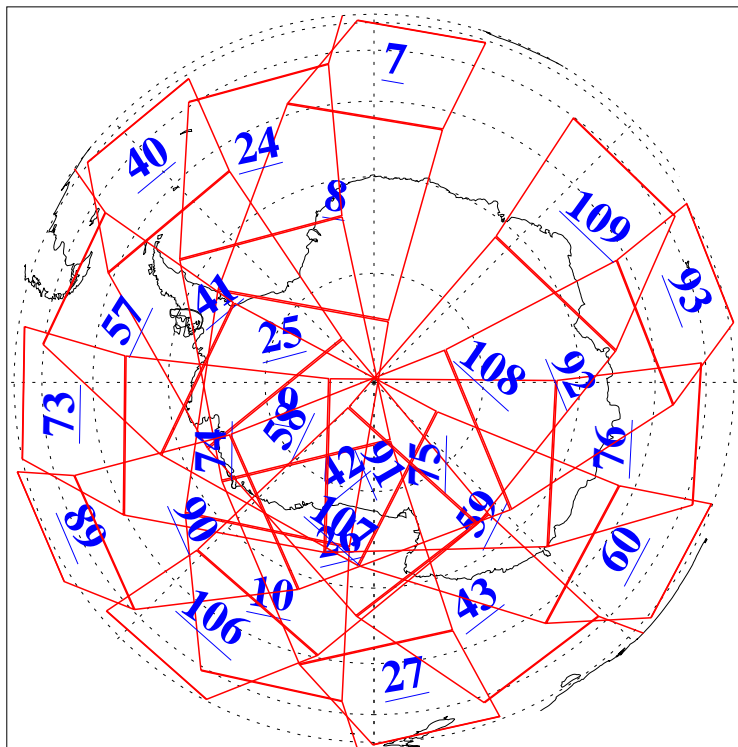

L1B Availability
AMSU Granules: 240
HSB Granules: 0
AIRS Granules: 240

5 Jul 2009
DoY 186
Aqua Day 2619
Granules: 1 to 120

Granules: 121 to 240

Legend: AMSU Available, HSB Available, AIRS Available

L1B Availability
AMSU Granules: 240
HSB Granules: 0
AIRS Granules: 240

5 Jul 2009
DoY 186
Aqua Day 2619
Ascending Granules

Descending Granules

Legend: AMSU Available, HSB Available, AIRS Available

L1B Availability
 AMSU Granules: 240
 HSB Granules: 0
 AIRS Granules: 240

5 Jul 2009
 DoY 186
 Aqua Day 2619

Northern Hemisphere Granules

Southern Hemisphere Granules

Legend: AMSU Available, **HSB Available**, **AIRS Available**