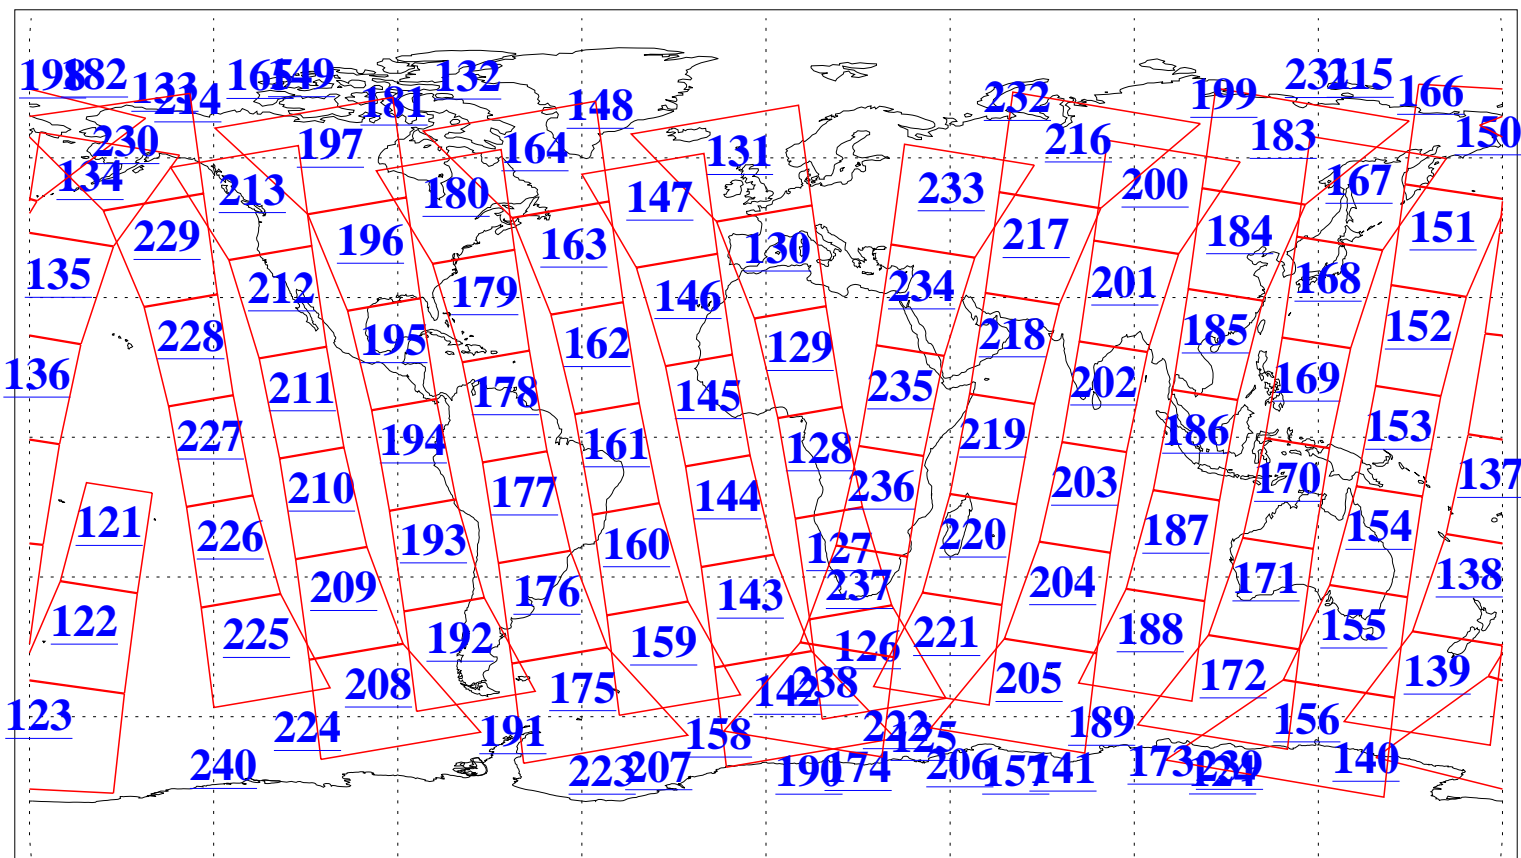

L1B Availability
AMSU Granules: 240
HSB Granules: 0
AIRS Granules: 240

5 Jul 2009
DoY 186
Aqua Day 2619
Granules: 1 to 120

Granules: 121 to 240

Legend: AMSU Available, HSB Available, AIRS Available

L1B Availability
AMSU Granules: 240
HSB Granules: 0
AIRS Granules: 240

5 Jul 2009
DoY 186
Aqua Day 2619
Ascending Granules

Descending Granules

Legend: AMSU Available, HSB Available, AIRS Available

L1B Availability
 AMSU Granules: 240
 HSB Granules: 0
 AIRS Granules: 240

5 Jul 2009
 DoY 186
 Aqua Day 2619

Northern Hemisphere Granules

Southern Hemisphere Granules

Legend: AMSU Available, **HSB Available**, **AIRS Available**