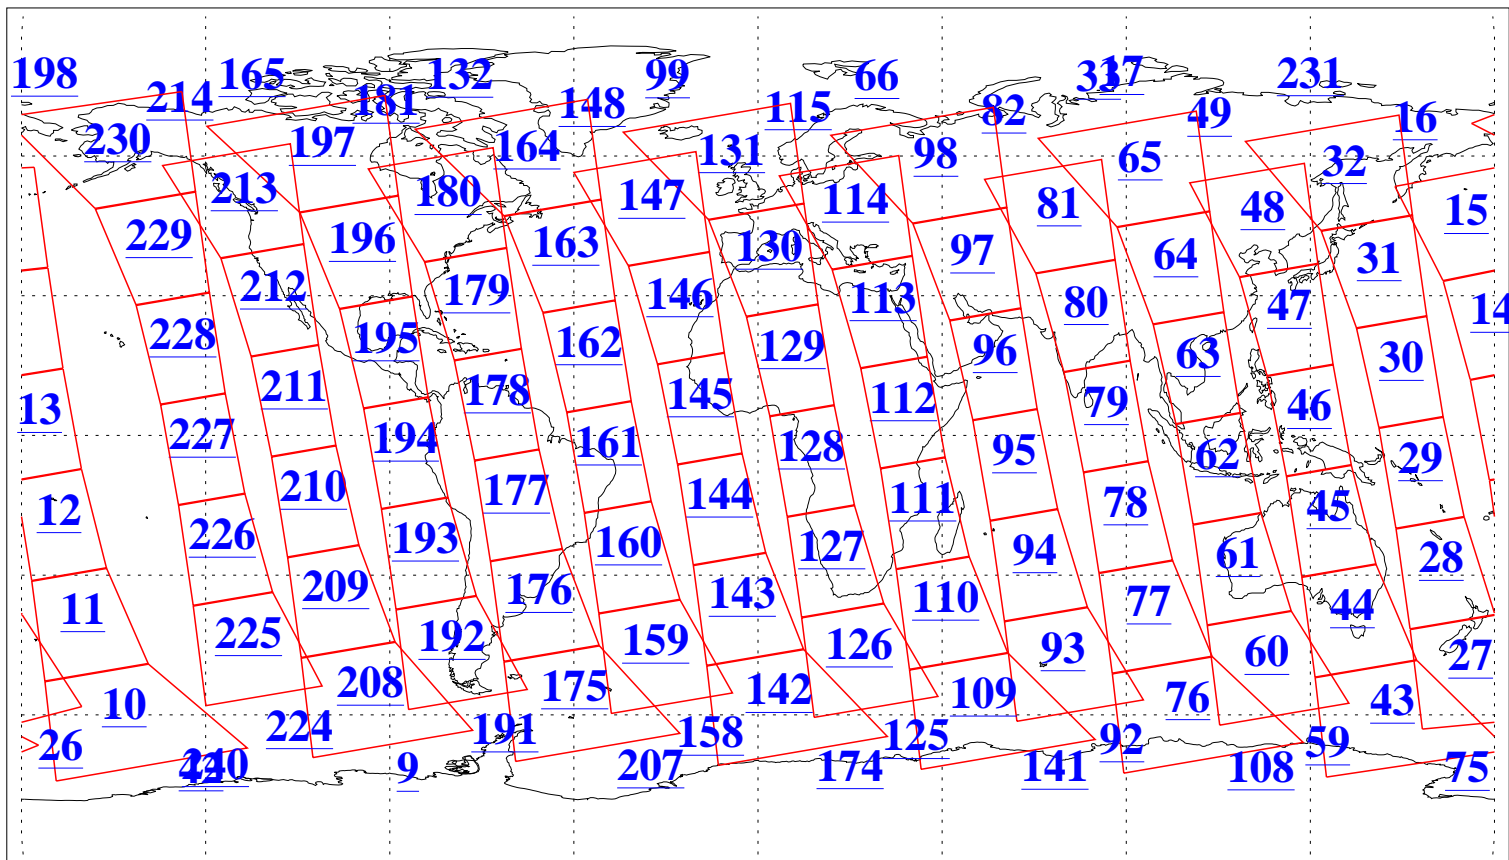

L1B Availability
AMSU Granules: 240
HSB Granules: 0
AIRS Granules: 240

5 Jul 2009
DoY 186
Aqua Day 2619
Granules: 1 to 120

Granules: 121 to 240

Legend: AMSU Available, HSB Available, AIRS Available

L1B Availability
AMSU Granules: 240
HSB Granules: 0
AIRS Granules: 240

5 Jul 2009
DoY 186
Aqua Day 2619
Ascending Granules

Descending Granules

Legend: AMSU Available, HSB Available, AIRS Available

L1B Availability
 AMSU Granules: 240
 HSB Granules: 0
 AIRS Granules: 240

5 Jul 2009
 DoY 186
 Aqua Day 2619

Northern Hemisphere Granules

Southern Hemisphere Granules

Legend: AMSU Available, **HSB Available**, **AIRS Available**