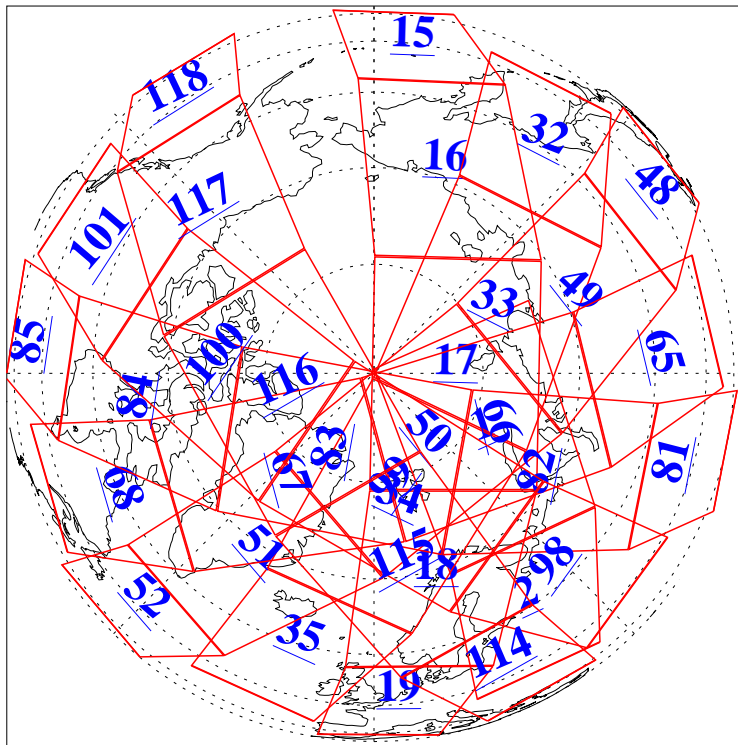

L1B Availability
AMSU Granules: 240
HSB Granules: 0
AIRS Granules: 240

5 Jul 2009
DoY 186
Aqua Day 2619
Granules: 1 to 120

Granules: 121 to 240

Legend: AMSU Available, HSB Available, AIRS Available

L1B Availability
AMSU Granules: 240
HSB Granules: 0
AIRS Granules: 240

5 Jul 2009
DoY 186
Aqua Day 2619
Ascending Granules

Descending Granules

Legend: AMSU Available, HSB Available, AIRS Available

L1B Availability
 AMSU Granules: 240
 HSB Granules: 0
 AIRS Granules: 240

5 Jul 2009
 DoY 186
 Aqua Day 2619

Northern Hemisphere Granules

Southern Hemisphere Granules

Legend: AMSU Available, **HSB Available**, **AIRS Available**