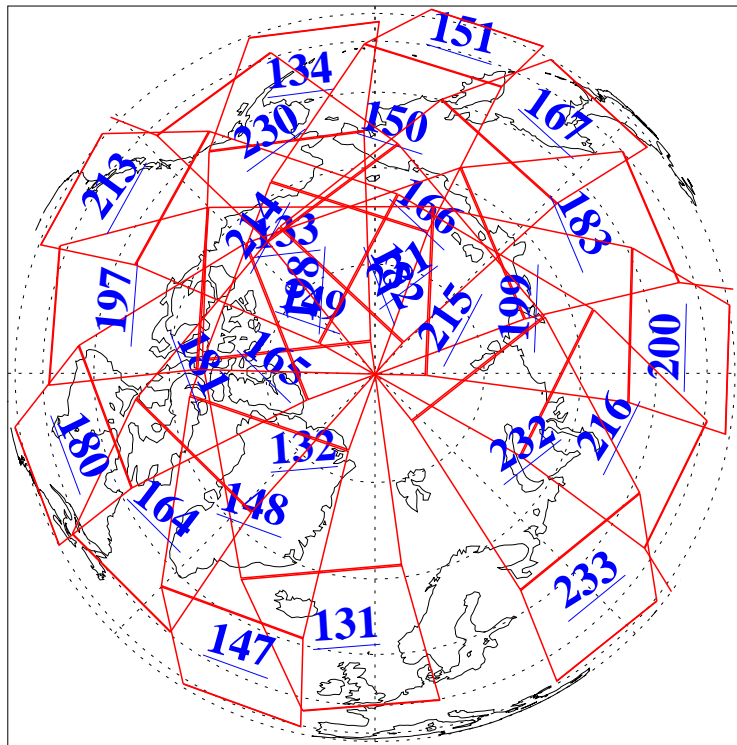

L1B Availability
AMSU Granules: 240
HSB Granules: 0
AIRS Granules: 240

5 Jul 2009
DoY 186
Aqua Day 2619
Granules: 1 to 120

Granules: 121 to 240

Legend: AMSU Available, HSB Available, AIRS Available

L1B Availability
AMSU Granules: 240
HSB Granules: 0
AIRS Granules: 240

5 Jul 2009
DoY 186
Aqua Day 2619
Ascending Granules

Descending Granules

Legend: AMSU Available, HSB Available, AIRS Available

L1B Availability
 AMSU Granules: 240
 HSB Granules: 0
 AIRS Granules: 240

5 Jul 2009
 DoY 186
 Aqua Day 2619

Northern Hemisphere Granules

Southern Hemisphere Granules

Legend: AMSU Available, **HSB Available**, **AIRS Available**