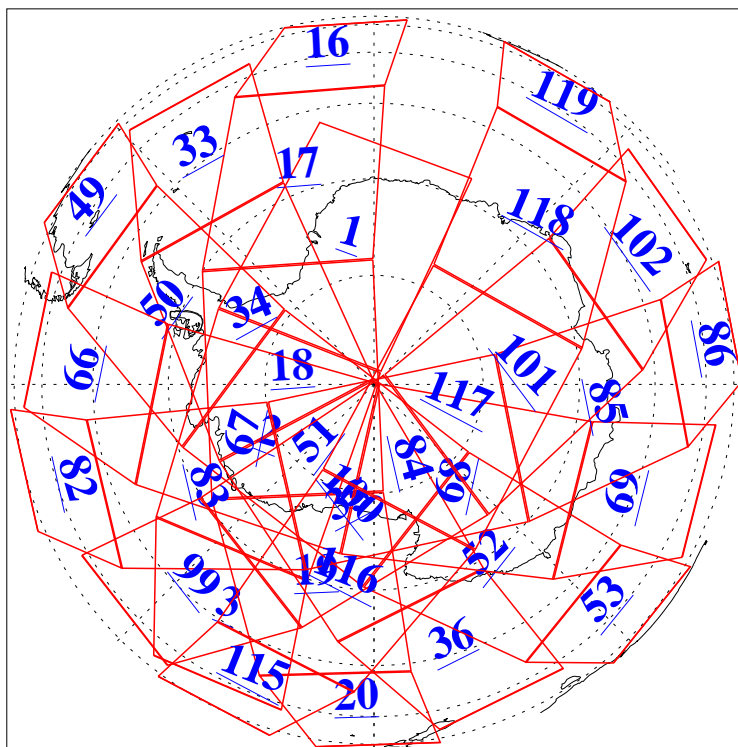

L1B Availability
AMSU Granules: 240
HSB Granules: 0
AIRS Granules: 240

4 Jul 2009
DoY 185
Aqua Day 2618
Granules: 1 to 120

Granules: 121 to 240

Legend: AMSU Available, HSB Available, AIRS Available

L1B Availability
AMSU Granules: 240
HSB Granules: 0
AIRS Granules: 240

4 Jul 2009
DoY 185
Aqua Day 2618

Ascending Granules

Descending Granules

Legend: AMSU Available, HSB Available, AIRS Available

L1B Availability
 AMSU Granules: 240
 HSB Granules: 0
 AIRS Granules: 240

4 Jul 2009
 DoY 185
 Aqua Day 2618

Northern Hemisphere Granules

Southern Hemisphere Granules

Legend: AMSU Available, HSB Available, AIRS Available