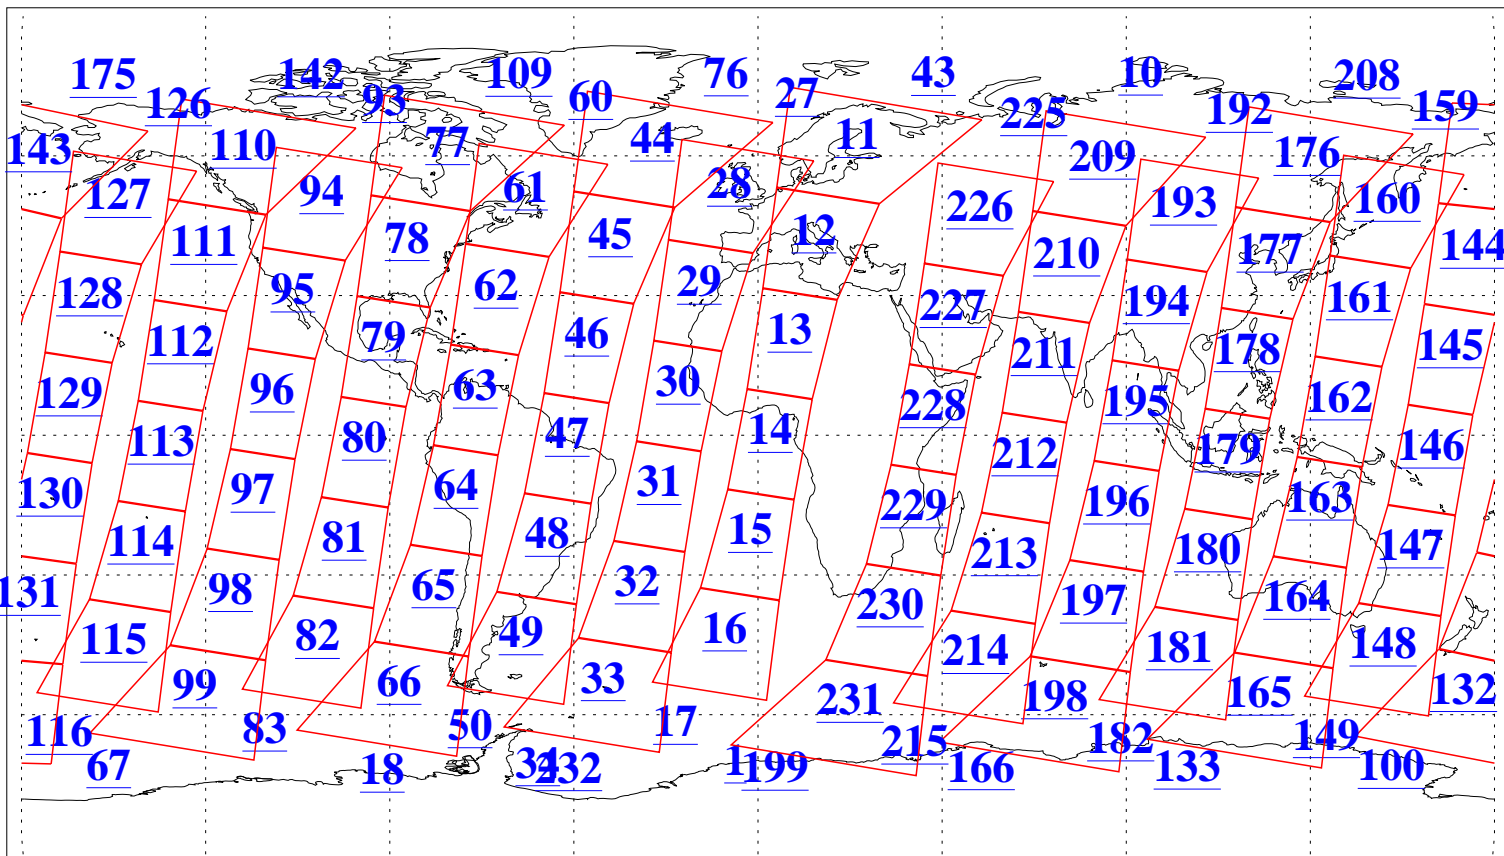

L1B Availability
AMSU Granules: 240
HSB Granules: 0
AIRS Granules: 240

4 Jul 2009
DoY 185
Aqua Day 2618
Granules: 1 to 120

Granules: 121 to 240

Legend: AMSU Available, HSB Available, AIRS Available

L1B Availability
AMSU Granules: 240
HSB Granules: 0
AIRS Granules: 240

4 Jul 2009
DoY 185
Aqua Day 2618

Ascending Granules

Descending Granules

Legend: AMSU Available, HSB Available, AIRS Available

L1B Availability
 AMSU Granules: 240
 HSB Granules: 0
 AIRS Granules: 240

4 Jul 2009
 DoY 185
 Aqua Day 2618

Northern Hemisphere Granules

Southern Hemisphere Granules

Legend: AMSU Available, HSB Available, AIRS Available