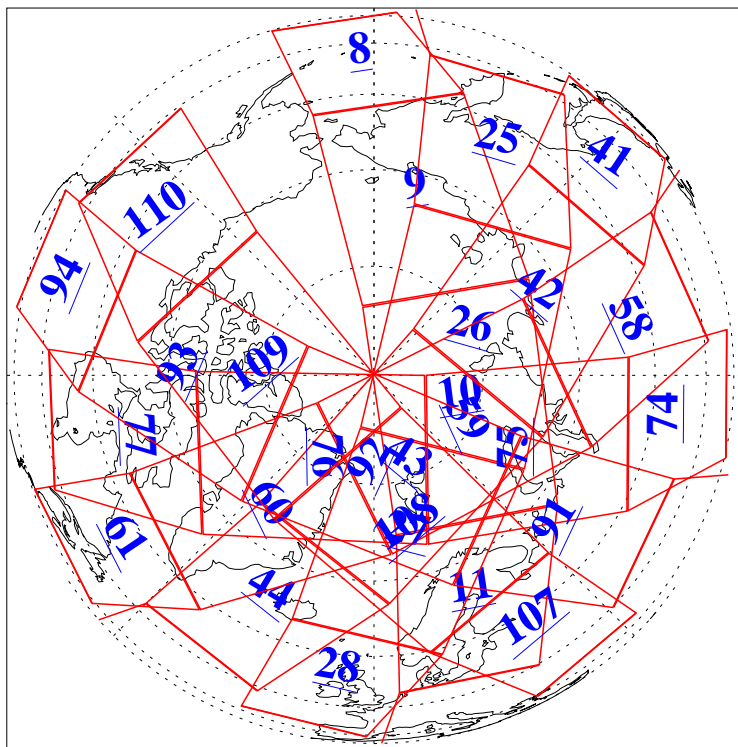

L1B Availability
AMSU Granules: 240
HSB Granules: 0
AIRS Granules: 240

4 Jul 2009
DoY 185
Aqua Day 2618
Granules: 1 to 120

Granules: 121 to 240

Legend: AMSU Available, HSB Available, AIRS Available

L1B Availability
AMSU Granules: 240
HSB Granules: 0
AIRS Granules: 240

4 Jul 2009
DoY 185
Aqua Day 2618

Ascending Granules

Descending Granules

Legend: AMSU Available, HSB Available, AIRS Available

L1B Availability
 AMSU Granules: 240
 HSB Granules: 0
 AIRS Granules: 240

4 Jul 2009
 DoY 185
 Aqua Day 2618

Northern Hemisphere Granules

Southern Hemisphere Granules

Legend: AMSU Available, HSB Available, AIRS Available