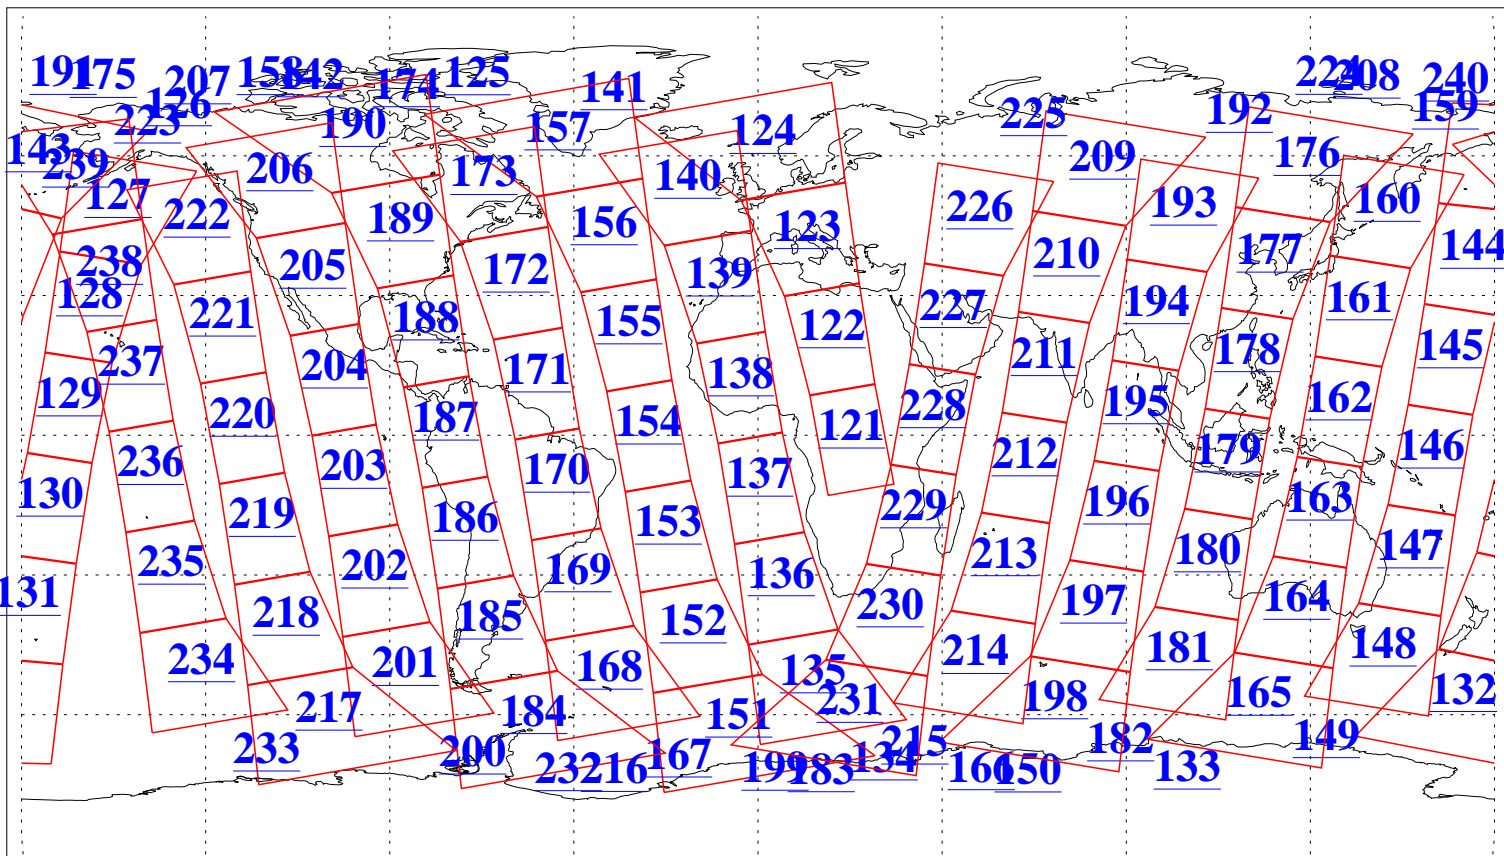

L1B Availability
AMSU Granules: 240
HSB Granules: 0
AIRS Granules: 240

4 Jul 2009
DoY 185
Aqua Day 2618
Granules: 1 to 120

Granules: 121 to 240

Legend: AMSU Available, HSB Available, AIRS Available

L1B Availability
AMSU Granules: 240
HSB Granules: 0
AIRS Granules: 240

4 Jul 2009
DoY 185
Aqua Day 2618

Ascending Granules

Descending Granules

Legend: AMSU Available, HSB Available, AIRS Available

L1B Availability
 AMSU Granules: 240
 HSB Granules: 0
 AIRS Granules: 240

4 Jul 2009
 DoY 185
 Aqua Day 2618

Northern Hemisphere Granules

Southern Hemisphere Granules

Legend: AMSU Available, HSB Available, AIRS Available