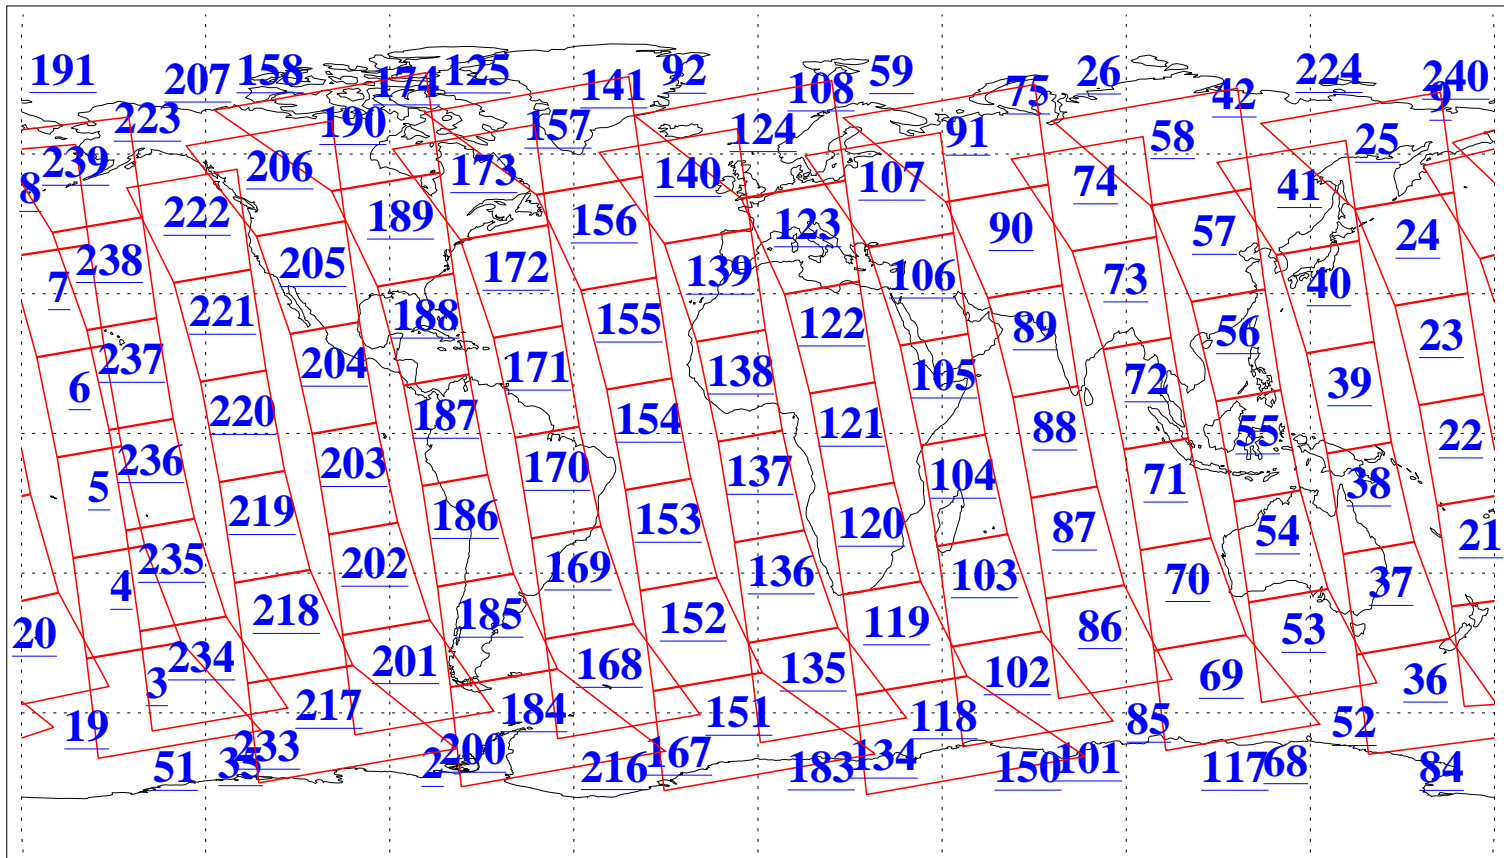

L1B Availability
AMSU Granules: 240
HSB Granules: 0
AIRS Granules: 240

4 Jul 2009
DoY 185
Aqua Day 2618
Granules: 1 to 120

Granules: 121 to 240

Legend: AMSU Available, HSB Available, AIRS Available

L1B Availability
AMSU Granules: 240
HSB Granules: 0
AIRS Granules: 240

4 Jul 2009
DoY 185
Aqua Day 2618

Ascending Granules

Descending Granules

Legend: AMSU Available, HSB Available, AIRS Available

L1B Availability
 AMSU Granules: 240
 HSB Granules: 0
 AIRS Granules: 240

4 Jul 2009
 DoY 185
 Aqua Day 2618

Northern Hemisphere Granules

Southern Hemisphere Granules

Legend: AMSU Available, HSB Available, AIRS Available