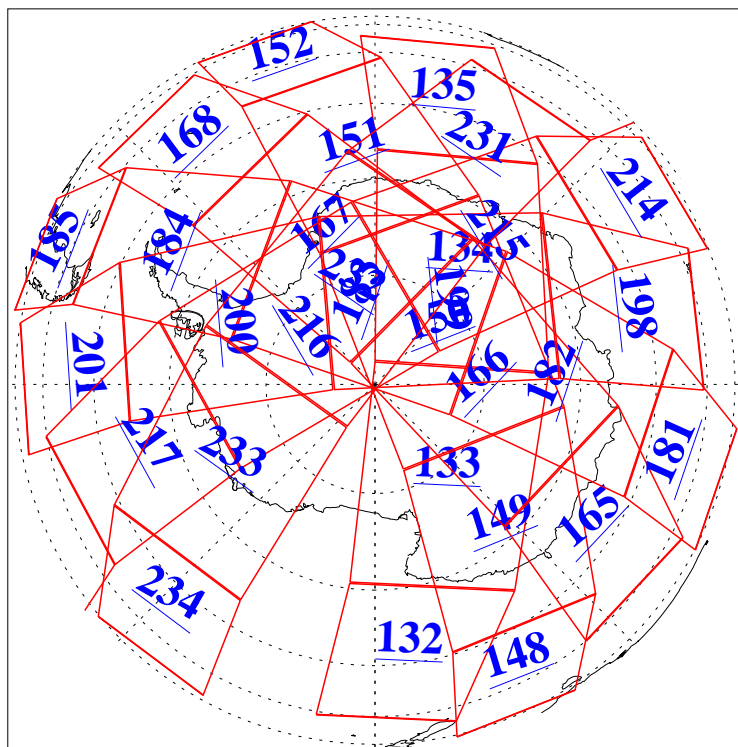

L1B Availability
AMSU Granules: 240
HSB Granules: 0
AIRS Granules: 240

4 Jul 2009
DoY 185
Aqua Day 2618
Granules: 1 to 120

Granules: 121 to 240

Legend: AMSU Available, HSB Available, AIRS Available

L1B Availability
AMSU Granules: 240
HSB Granules: 0
AIRS Granules: 240

4 Jul 2009
DoY 185
Aqua Day 2618

Ascending Granules

Descending Granules

Legend: AMSU Available, HSB Available, AIRS Available

L1B Availability
 AMSU Granules: 240
 HSB Granules: 0
 AIRS Granules: 240

4 Jul 2009
 DoY 185
 Aqua Day 2618

Northern Hemisphere Granules

Southern Hemisphere Granules

Legend: AMSU Available, HSB Available, AIRS Available