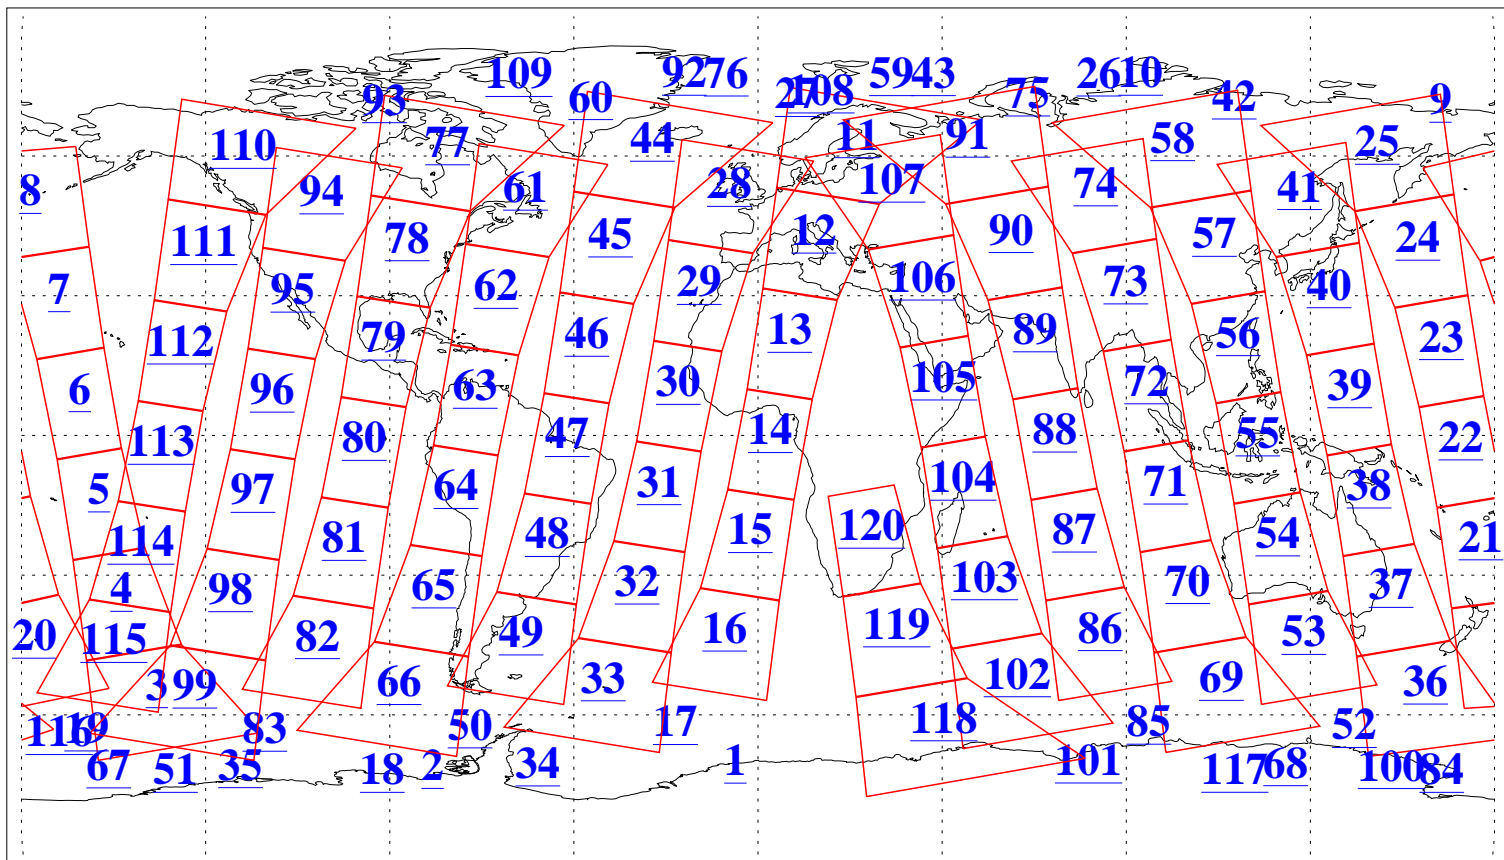

L1B Availability
AMSU Granules: 240
HSB Granules: 0
AIRS Granules: 240

4 Jul 2009
DoY 185
Aqua Day 2618
Granules: 1 to 120

Granules: 121 to 240

Legend: AMSU Available, HSB Available, AIRS Available

L1B Availability
AMSU Granules: 240
HSB Granules: 0
AIRS Granules: 240

4 Jul 2009
DoY 185
Aqua Day 2618

Ascending Granules

Descending Granules

Legend: AMSU Available, HSB Available, AIRS Available

L1B Availability
 AMSU Granules: 240
 HSB Granules: 0
 AIRS Granules: 240

4 Jul 2009
 DoY 185
 Aqua Day 2618

Northern Hemisphere Granules

Southern Hemisphere Granules

Legend: AMSU Available, HSB Available, AIRS Available