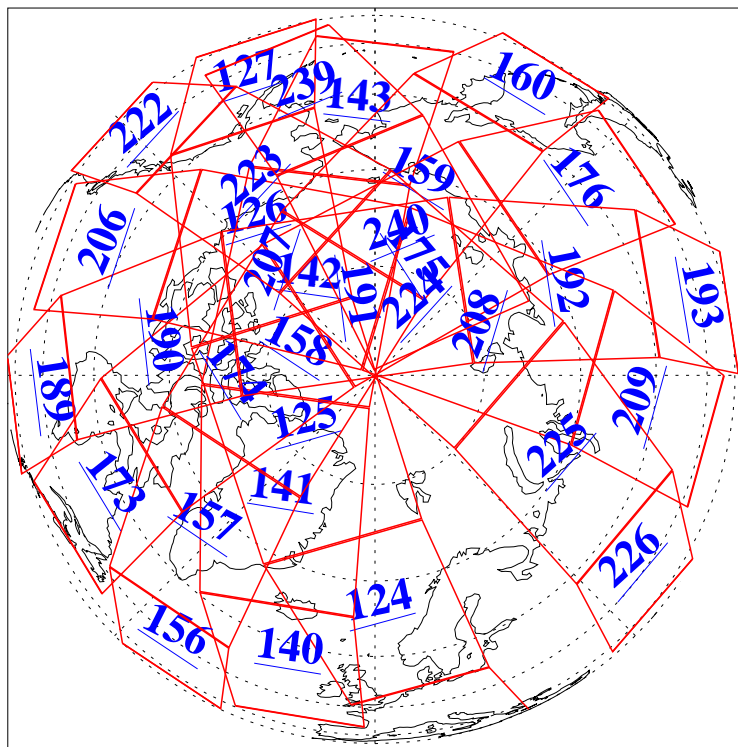

L1B Availability
AMSU Granules: 240
HSB Granules: 0
AIRS Granules: 240

4 Jul 2009
DoY 185
Aqua Day 2618
Granules: 1 to 120

Granules: 121 to 240

Legend: AMSU Available, HSB Available, AIRS Available

L1B Availability
AMSU Granules: 240
HSB Granules: 0
AIRS Granules: 240

4 Jul 2009
DoY 185
Aqua Day 2618

Ascending Granules

Descending Granules

Legend: AMSU Available, HSB Available, AIRS Available

L1B Availability
 AMSU Granules: 240
 HSB Granules: 0
 AIRS Granules: 240

4 Jul 2009
 DoY 185
 Aqua Day 2618

Northern Hemisphere Granules

Southern Hemisphere Granules

Legend: AMSU Available, HSB Available, AIRS Available