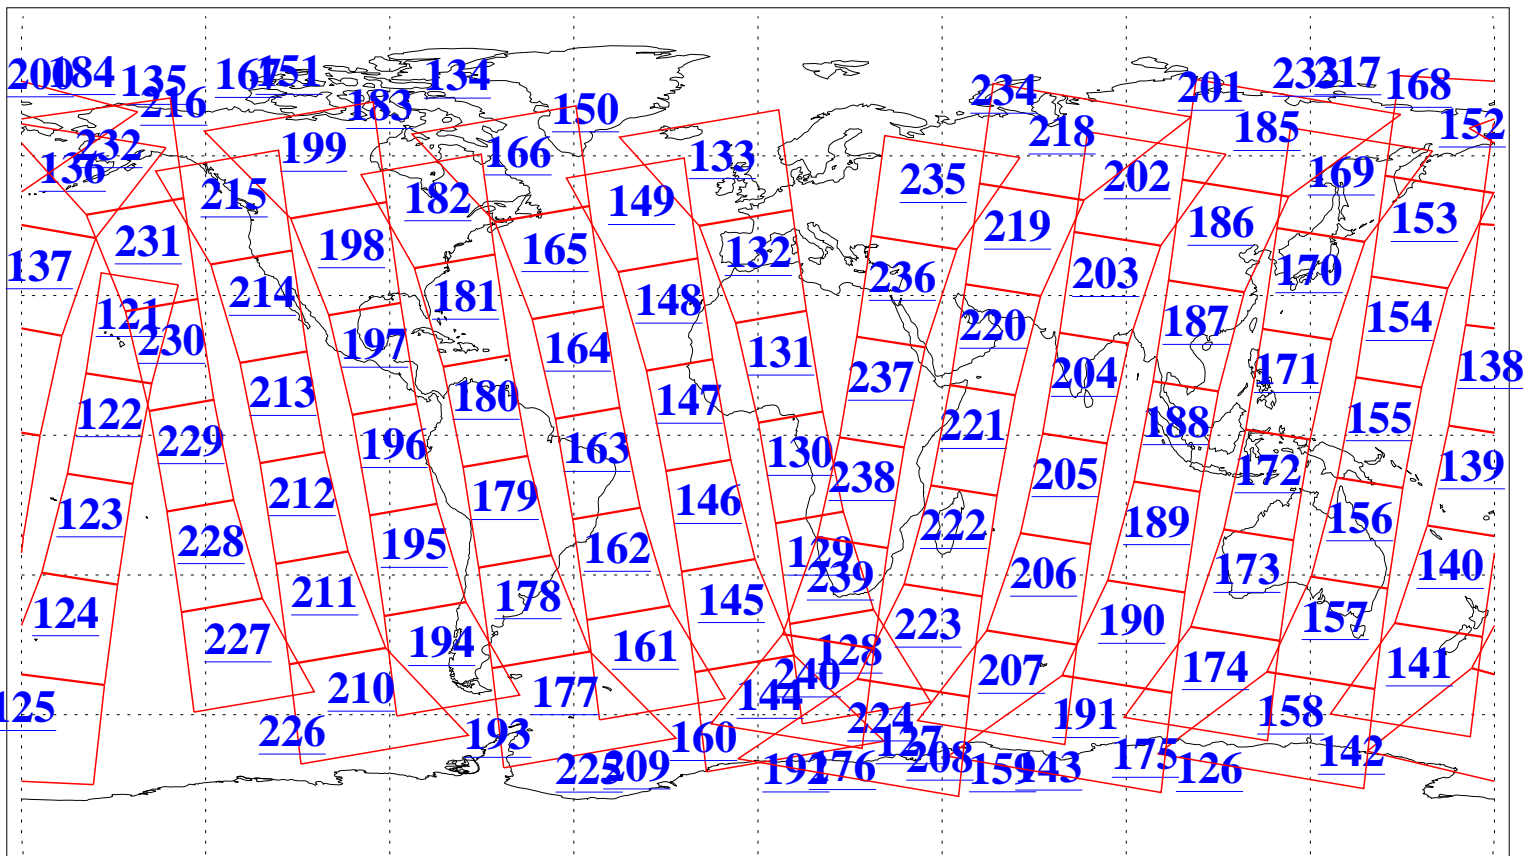

L1B Availability
AMSU Granules: 240
HSB Granules: 0
AIRS Granules: 240

3 Jul 2009
DoY 184
Aqua Day 2617
Granules: 1 to 120

Granules: 121 to 240

Legend: AMSU Available, HSB Available, AIRS Available

L1B Availability
AMSU Granules: 240
HSB Granules: 0
AIRS Granules: 240

3 Jul 2009
DoY 184
Aqua Day 2617

Ascending Granules

Descending Granules

Legend: AMSU Available, HSB Available, AIRS Available

L1B Availability
 AMSU Granules: 240
 HSB Granules: 0
 AIRS Granules: 240

3 Jul 2009
 DoY 184
 Aqua Day 2617