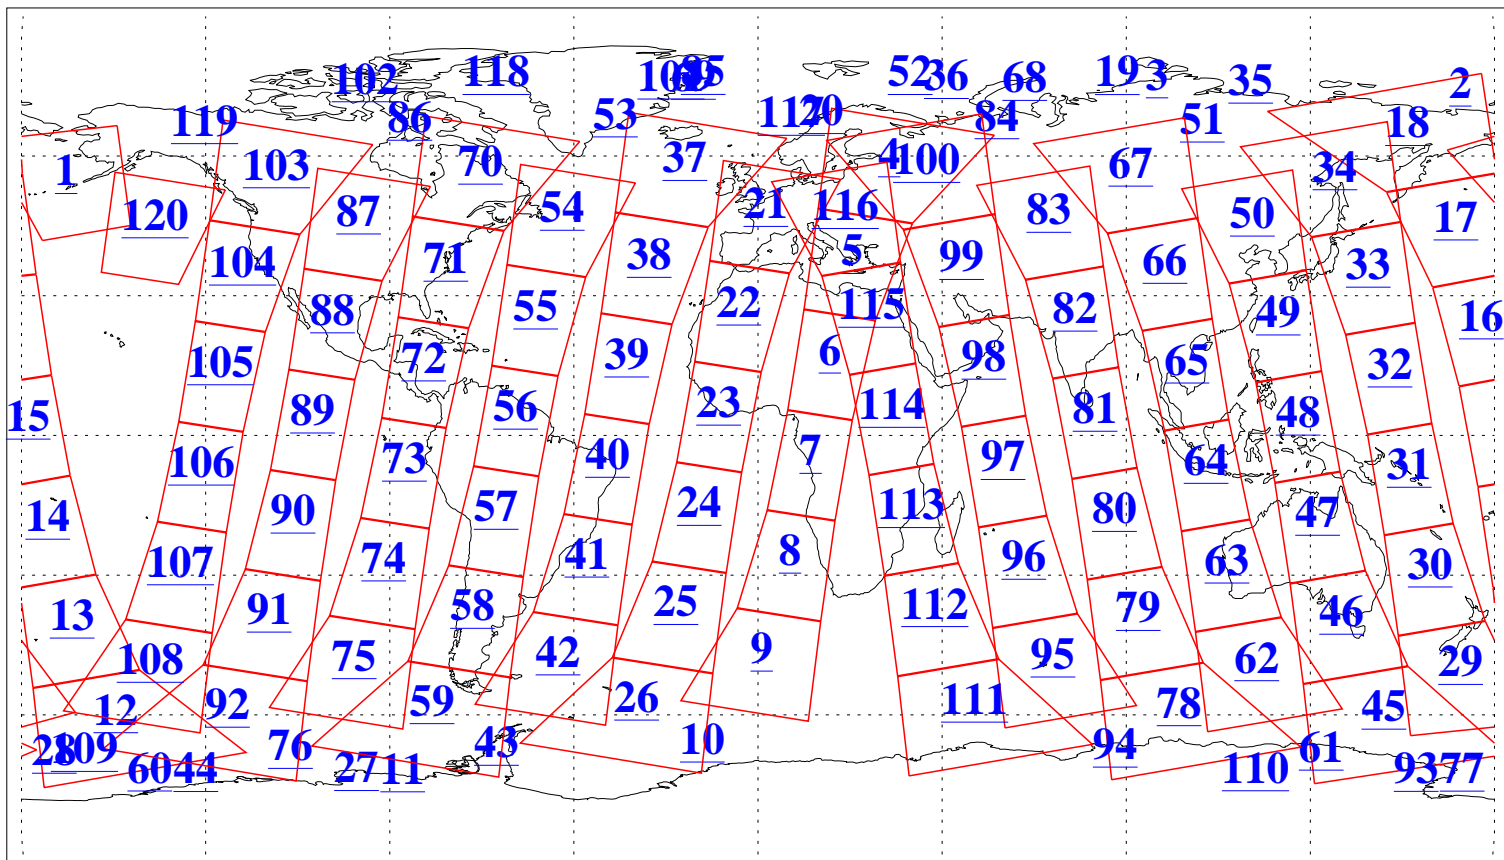

L1B Availability
AMSU Granules: 240
HSB Granules: 0
AIRS Granules: 240

3 Jul 2009
DoY 184
Aqua Day 2617
Granules: 1 to 120

Granules: 121 to 240

Legend: AMSU Available, HSB Available, AIRS Available

L1B Availability
AMSU Granules: 240
HSB Granules: 0
AIRS Granules: 240

3 Jul 2009
DoY 184
Aqua Day 2617

Ascending Granules

Descending Granules

Legend: AMSU Available, HSB Available, AIRS Available

L1B Availability
 AMSU Granules: 240
 HSB Granules: 0
 AIRS Granules: 240

3 Jul 2009
 DoY 184
 Aqua Day 2617

Northern Hemisphere Granules

Southern Hemisphere Granules

Legend: AMSU Available, HSB Available, AIRS Available