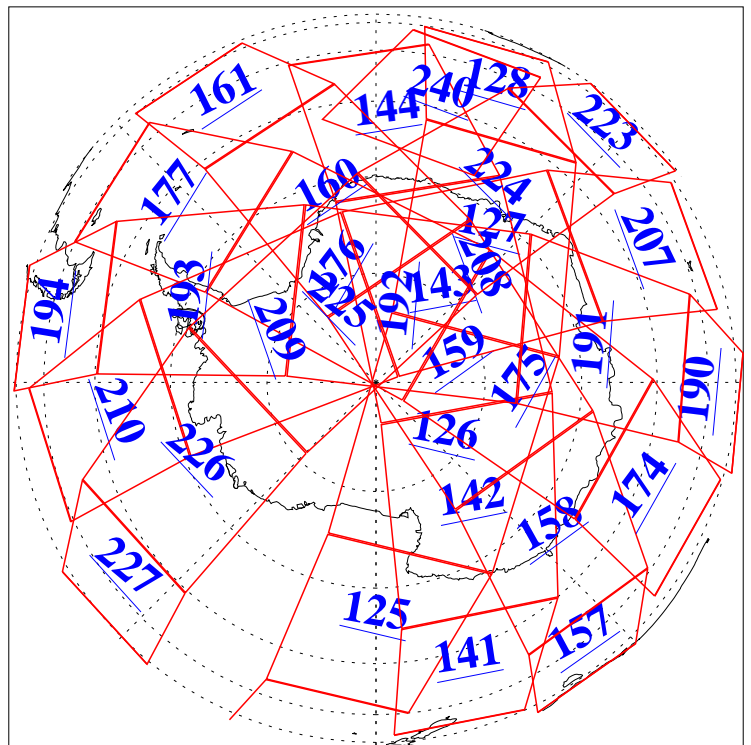

L1B Availability
AMSU Granules: 240
HSB Granules: 0
AIRS Granules: 240

3 Jul 2009
DoY 184
Aqua Day 2617
Granules: 1 to 120

Granules: 121 to 240

Legend: AMSU Available, HSB Available, AIRS Available

L1B Availability
AMSU Granules: 240
HSB Granules: 0
AIRS Granules: 240

3 Jul 2009
DoY 184
Aqua Day 2617

Ascending Granules

Descending Granules

Legend: AMSU Available, HSB Available, AIRS Available

L1B Availability
 AMSU Granules: 240
 HSB Granules: 0
 AIRS Granules: 240

3 Jul 2009
 DoY 184
 Aqua Day 2617

Northern Hemisphere Granules

Southern Hemisphere Granules

Legend: AMSU Available, HSB Available, AIRS Available