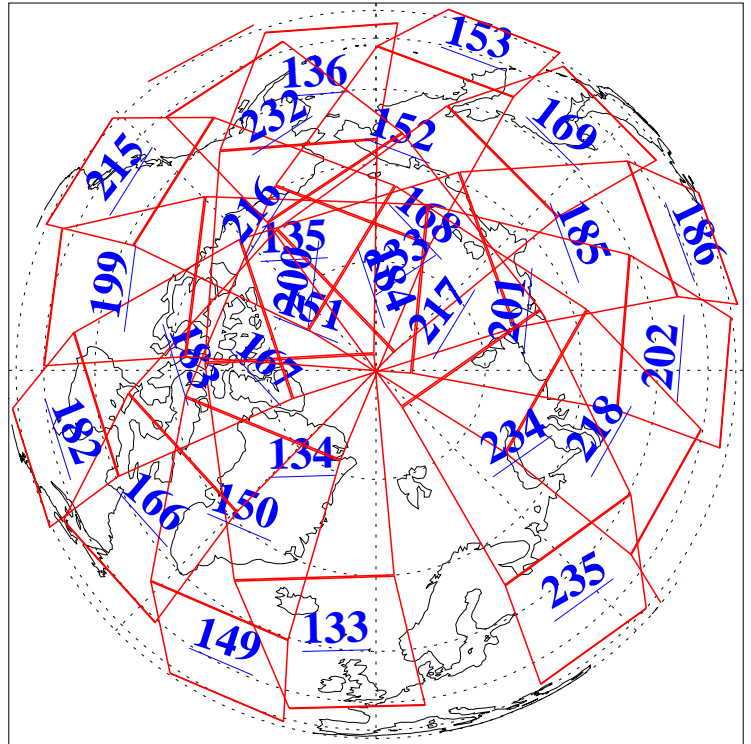

L1B Availability
AMSU Granules: 240
HSB Granules: 0
AIRS Granules: 240

3 Jul 2009
DoY 184
Aqua Day 2617
Granules: 1 to 120

Granules: 121 to 240

Legend: AMSU Available, HSB Available, AIRS Available

L1B Availability
AMSU Granules: 240
HSB Granules: 0
AIRS Granules: 240

3 Jul 2009
DoY 184
Aqua Day 2617

Ascending Granules

Descending Granules

Legend: AMSU Available, HSB Available, AIRS Available

L1B Availability
 AMSU Granules: 240
 HSB Granules: 0
 AIRS Granules: 240

3 Jul 2009
 DoY 184
 Aqua Day 2617

Northern Hemisphere Granules

Southern Hemisphere Granules

Legend: AMSU Available, HSB Available, AIRS Available