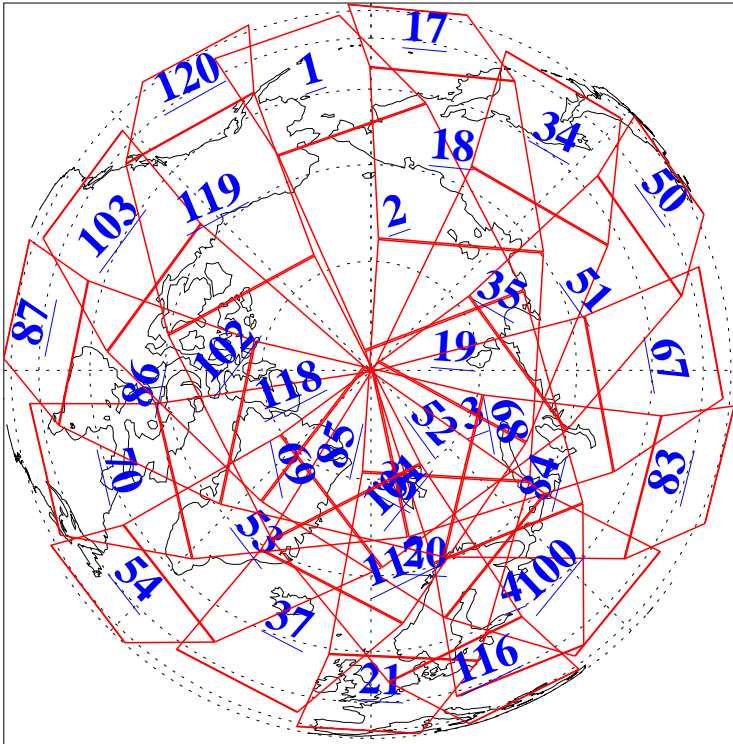

L1B Availability
AMSU Granules: 240
HSB Granules: 0
AIRS Granules: 240

3 Jul 2009
DoY 184
Aqua Day 2617
Granules: 1 to 120

Granules: 121 to 240

Legend: AMSU Available, HSB Available, AIRS Available

L1B Availability
AMSU Granules: 240
HSB Granules: 0
AIRS Granules: 240

3 Jul 2009
DoY 184
Aqua Day 2617

Ascending Granules

Descending Granules

Legend: AMSU Available, HSB Available, AIRS Available

L1B Availability
 AMSU Granules: 240
 HSB Granules: 0
 AIRS Granules: 240

3 Jul 2009
 DoY 184
 Aqua Day 2617

Northern Hemisphere Granules

Southern Hemisphere Granules

Legend: AMSU Available, HSB Available, AIRS Available