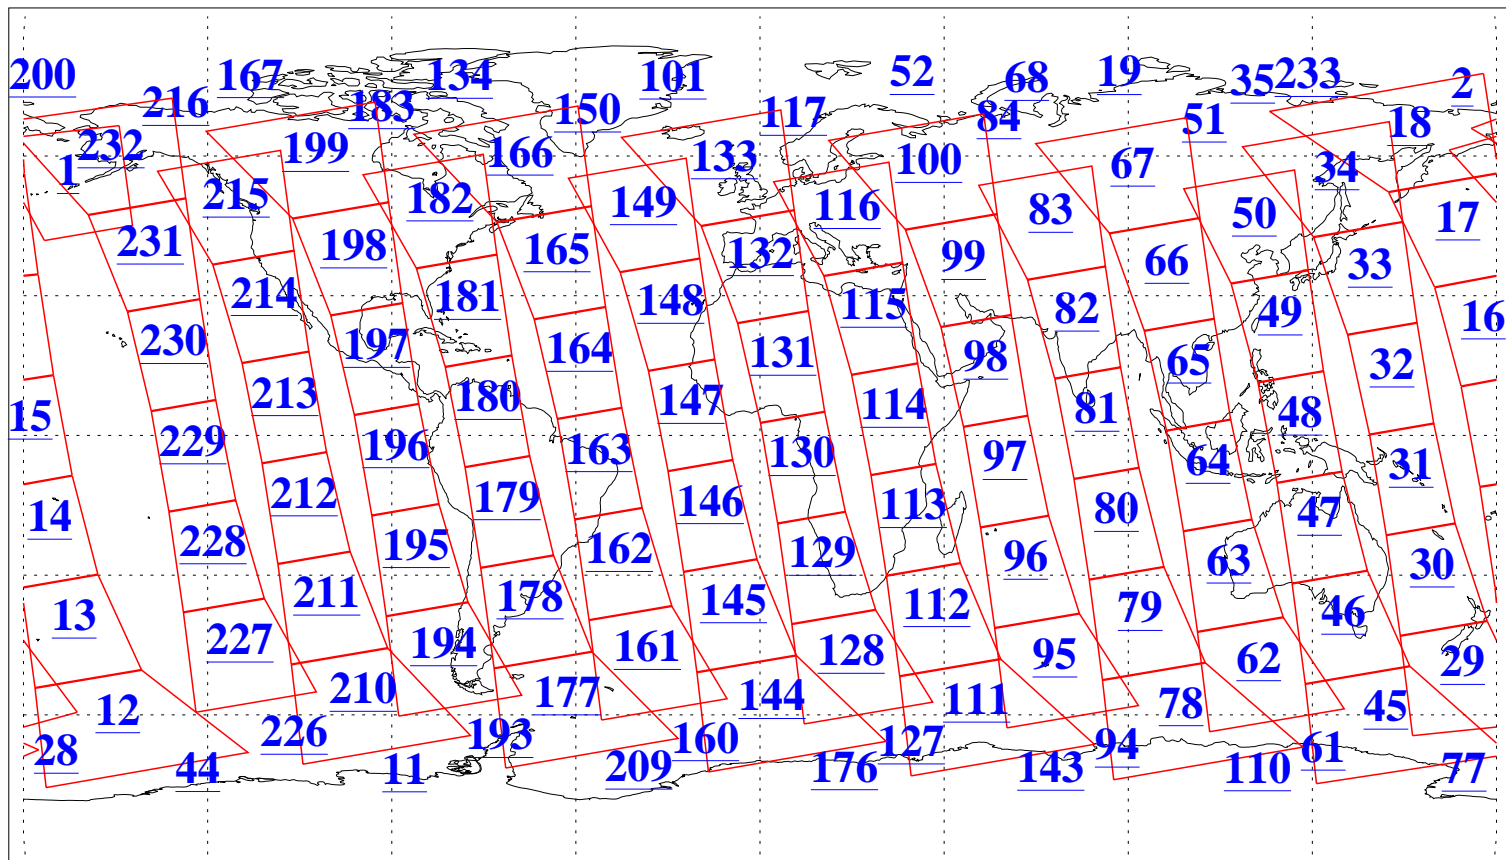

L1B Availability
AMSU Granules: 240
HSB Granules: 0
AIRS Granules: 240

3 Jul 2009
DoY 184
Aqua Day 2617
Granules: 1 to 120

Granules: 121 to 240

Legend: AMSU Available, HSB Available, AIRS Available

L1B Availability
AMSU Granules: 240
HSB Granules: 0
AIRS Granules: 240

3 Jul 2009
DoY 184
Aqua Day 2617

Ascending Granules

Descending Granules

Legend: AMSU Available, HSB Available, AIRS Available

L1B Availability
 AMSU Granules: 240
 HSB Granules: 0
 AIRS Granules: 240

3 Jul 2009
 DoY 184
 Aqua Day 2617

Northern Hemisphere Granules

Southern Hemisphere Granules

Legend: AMSU Available, HSB Available, AIRS Available