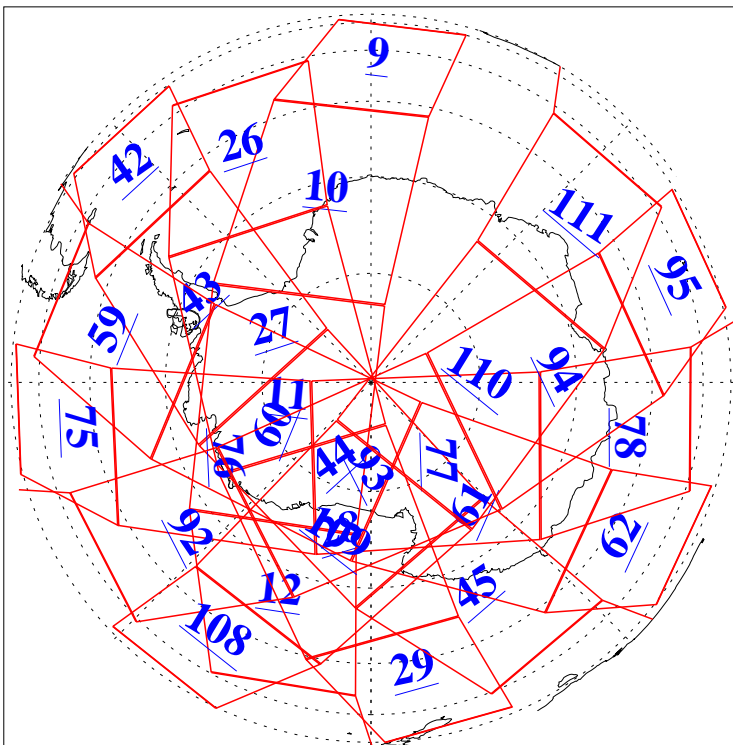

L1B Availability
AMSU Granules: 240
HSB Granules: 0
AIRS Granules: 240

3 Jul 2009
DoY 184
Aqua Day 2617
Granules: 1 to 120

Granules: 121 to 240

Legend: AMSU Available, HSB Available, AIRS Available

L1B Availability
AMSU Granules: 240
HSB Granules: 0
AIRS Granules: 240

3 Jul 2009
DoY 184
Aqua Day 2617

Ascending Granules

Descending Granules

Legend: AMSU Available, HSB Available, AIRS Available

L1B Availability
 AMSU Granules: 240
 HSB Granules: 0
 AIRS Granules: 240

3 Jul 2009
 DoY 184
 Aqua Day 2617

Northern Hemisphere Granules

Southern Hemisphere Granules

Legend: AMSU Available, HSB Available, AIRS Available