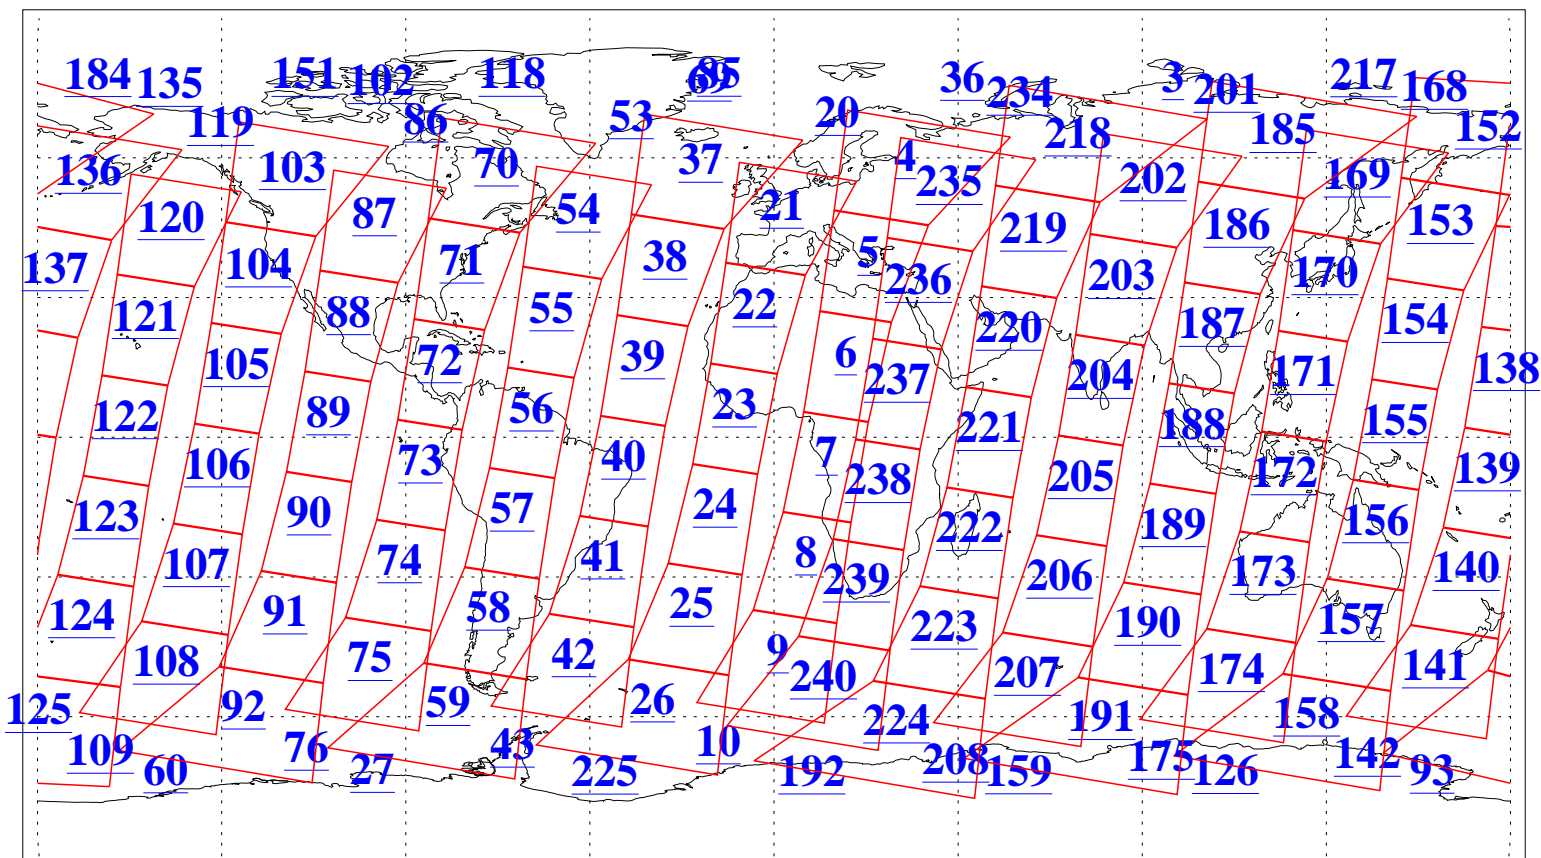

L1B Availability
AMSU Granules: 240
HSB Granules: 0
AIRS Granules: 240

3 Jul 2009
DoY 184
Aqua Day 2617
Granules: 1 to 120

Granules: 121 to 240

Legend: AMSU Available, HSB Available, AIRS Available

L1B Availability
AMSU Granules: 240
HSB Granules: 0
AIRS Granules: 240

3 Jul 2009
DoY 184
Aqua Day 2617

Ascending Granules

Descending Granules

Legend: AMSU Available, HSB Available, AIRS Available

L1B Availability
 AMSU Granules: 240
 HSB Granules: 0
 AIRS Granules: 240

3 Jul 2009
 DoY 184
 Aqua Day 2617

Northern Hemisphere Granules

Southern Hemisphere Granules

Legend: AMSU Available, HSB Available, AIRS Available