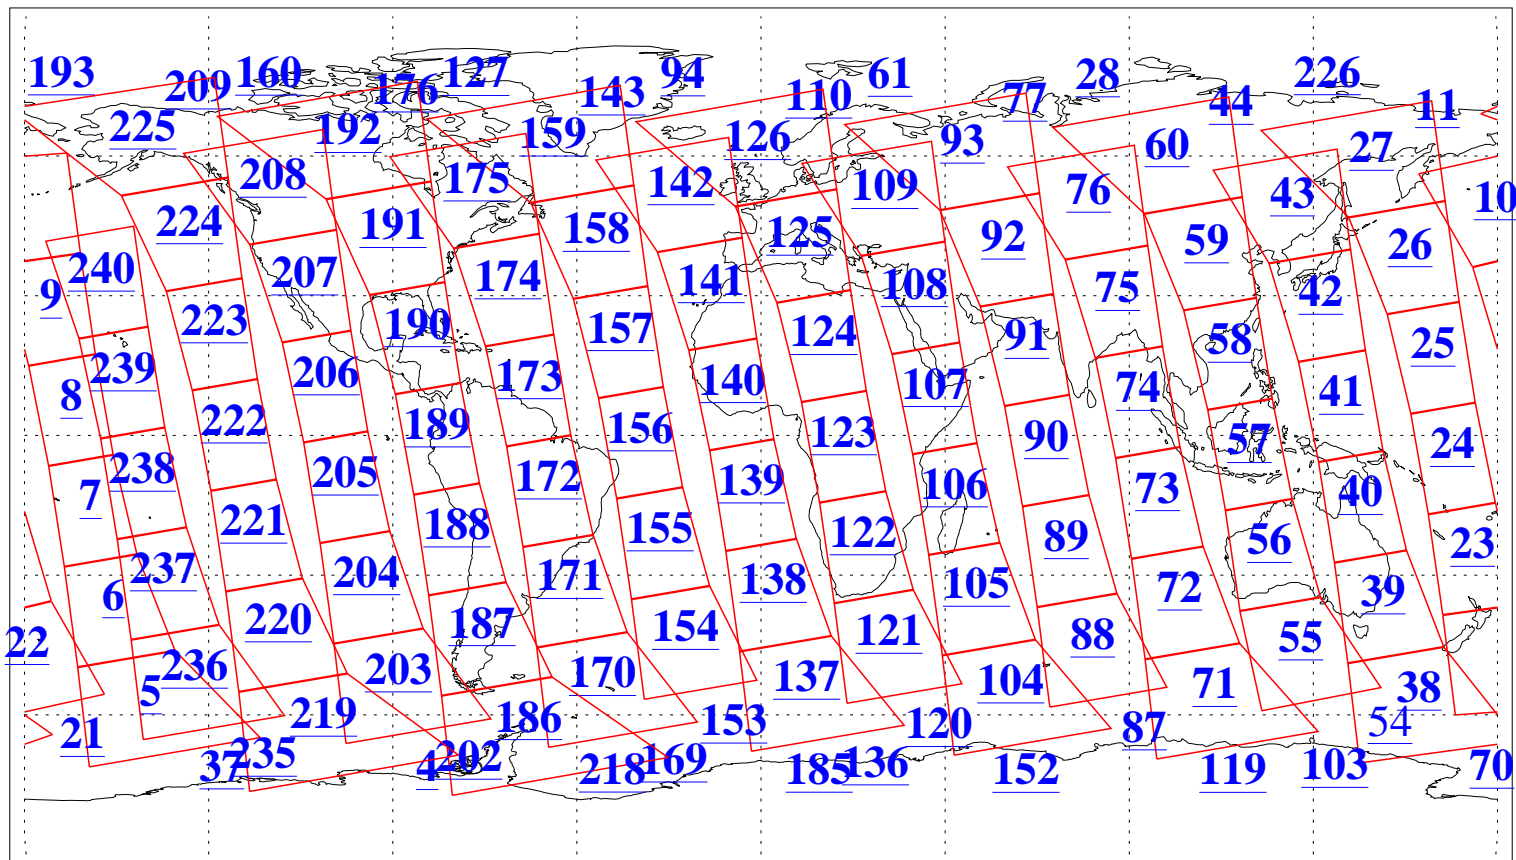

L1B Availability  
AMSU Granules: 240  
HSB Granules: 0  
AIRS Granules: 236

2 Jul 2009  
DoY 183  
Aqua Day 2616  
Granules: 1 to 120

Granules: 121 to 240

Legend: AMSU Available, HSB Available, AIRS Available

L1B Availability  
AMSU Granules: 240  
HSB Granules: 0  
AIRS Granules: 236

2 Jul 2009  
DoY 183  
Aqua Day 2616

Ascending Granules

Descending Granules

Legend: AMSU Available, HSB Available, AIRS Available

L1B Availability  
 AMSU Granules: 240  
 HSB Granules: 0  
 AIRS Granules: 236

2 Jul 2009  
 DoY 183  
 Aqua Day 2616

Northern Hemisphere Granules

Southern Hemisphere Granules

Legend: AMSU Available, HSB Available, AIRS Available