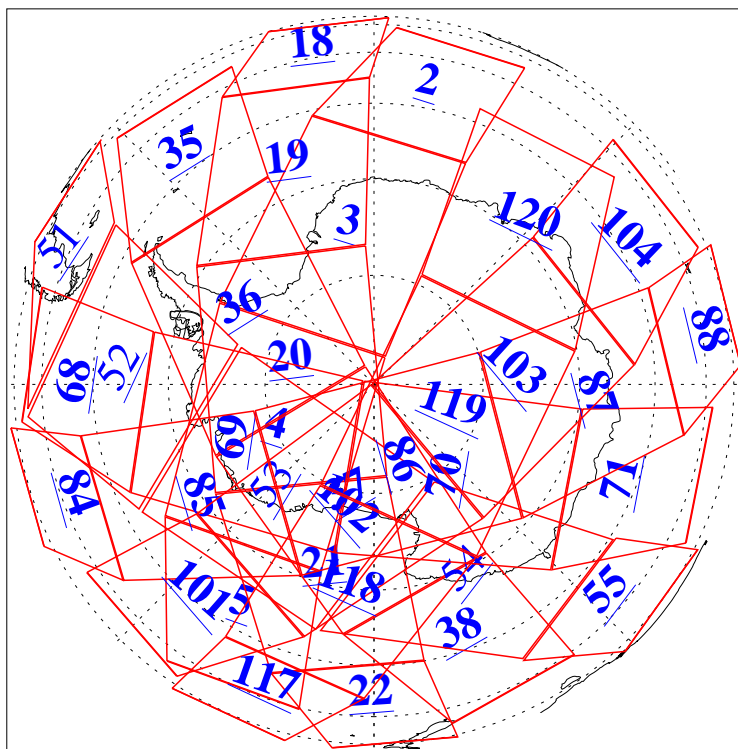

L1B Availability  
AMSU Granules: 240  
HSB Granules: 0  
AIRS Granules: 236

2 Jul 2009  
DoY 183  
Aqua Day 2616  
Granules: 1 to 120

Granules: 121 to 240

Legend: AMSU Available, HSB Available, AIRS Available

L1B Availability  
AMSU Granules: 240  
HSB Granules: 0  
AIRS Granules: 236

2 Jul 2009  
DoY 183  
Aqua Day 2616

Ascending Granules

Descending Granules

Legend: AMSU Available, HSB Available, AIRS Available

L1B Availability  
 AMSU Granules: 240  
 HSB Granules: 0  
 AIRS Granules: 236

2 Jul 2009  
 DoY 183  
 Aqua Day 2616

Northern Hemisphere Granules

Southern Hemisphere Granules

Legend: AMSU Available, HSB Available, AIRS Available