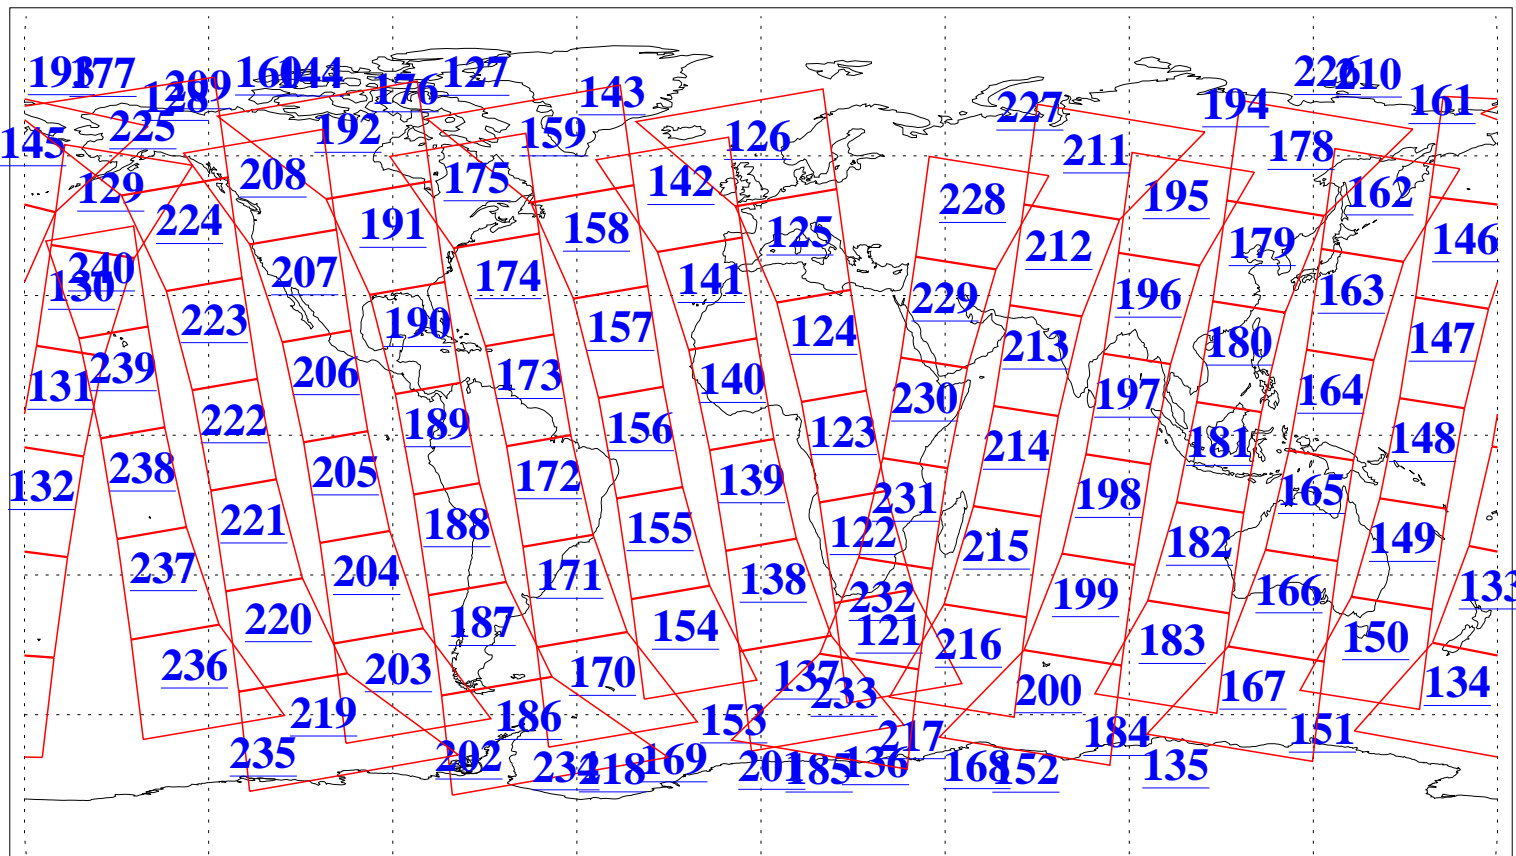

L1B Availability  
AMSU Granules: 240  
HSB Granules: 0  
AIRS Granules: 236

2 Jul 2009  
DoY 183  
Aqua Day 2616  
Granules: 1 to 120

Granules: 121 to 240

Legend: AMSU Available, HSB Available, AIRS Available

L1B Availability  
AMSU Granules: 240  
HSB Granules: 0  
AIRS Granules: 236

2 Jul 2009  
DoY 183  
Aqua Day 2616

Ascending Granules

Descending Granules

Legend: AMSU Available, HSB Available, AIRS Available

L1B Availability  
 AMSU Granules: 240  
 HSB Granules: 0  
 AIRS Granules: 236

2 Jul 2009  
 DoY 183  
 Aqua Day 2616

Northern Hemisphere Granules

Southern Hemisphere Granules

Legend: AMSU Available, HSB Available, AIRS Available