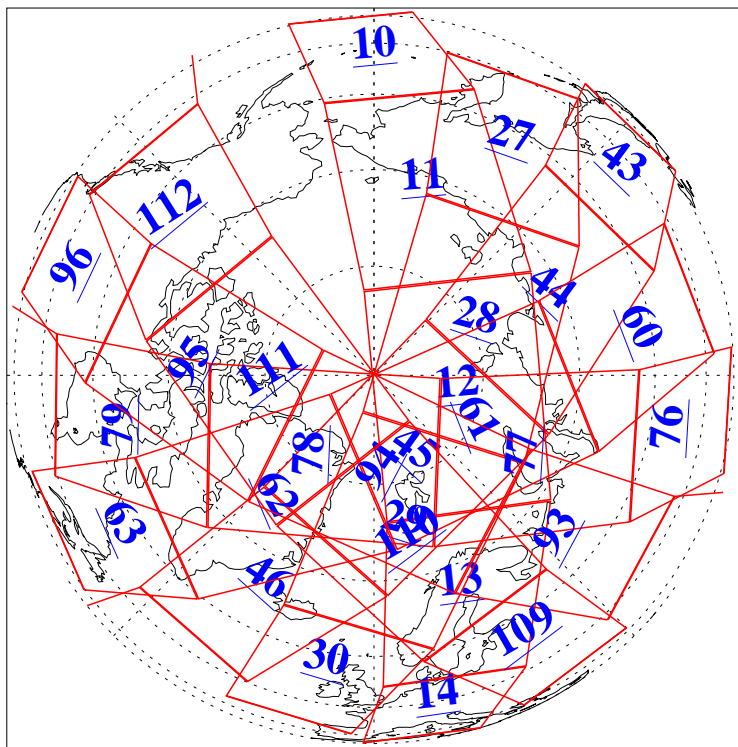

L1B Availability  
AMSU Granules: 240  
HSB Granules: 0  
AIRS Granules: 236

2 Jul 2009  
DoY 183  
Aqua Day 2616  
Granules: 1 to 120

Granules: 121 to 240

Legend: AMSU Available, HSB Available, AIRS Available

L1B Availability  
AMSU Granules: 240  
HSB Granules: 0  
AIRS Granules: 236

2 Jul 2009  
DoY 183  
Aqua Day 2616

Ascending Granules

Descending Granules

Legend: AMSU Available, HSB Available, AIRS Available

L1B Availability  
 AMSU Granules: 240  
 HSB Granules: 0  
 AIRS Granules: 236

2 Jul 2009  
 DoY 183  
 Aqua Day 2616

Northern Hemisphere Granules

Southern Hemisphere Granules

Legend: AMSU Available, HSB Available, AIRS Available