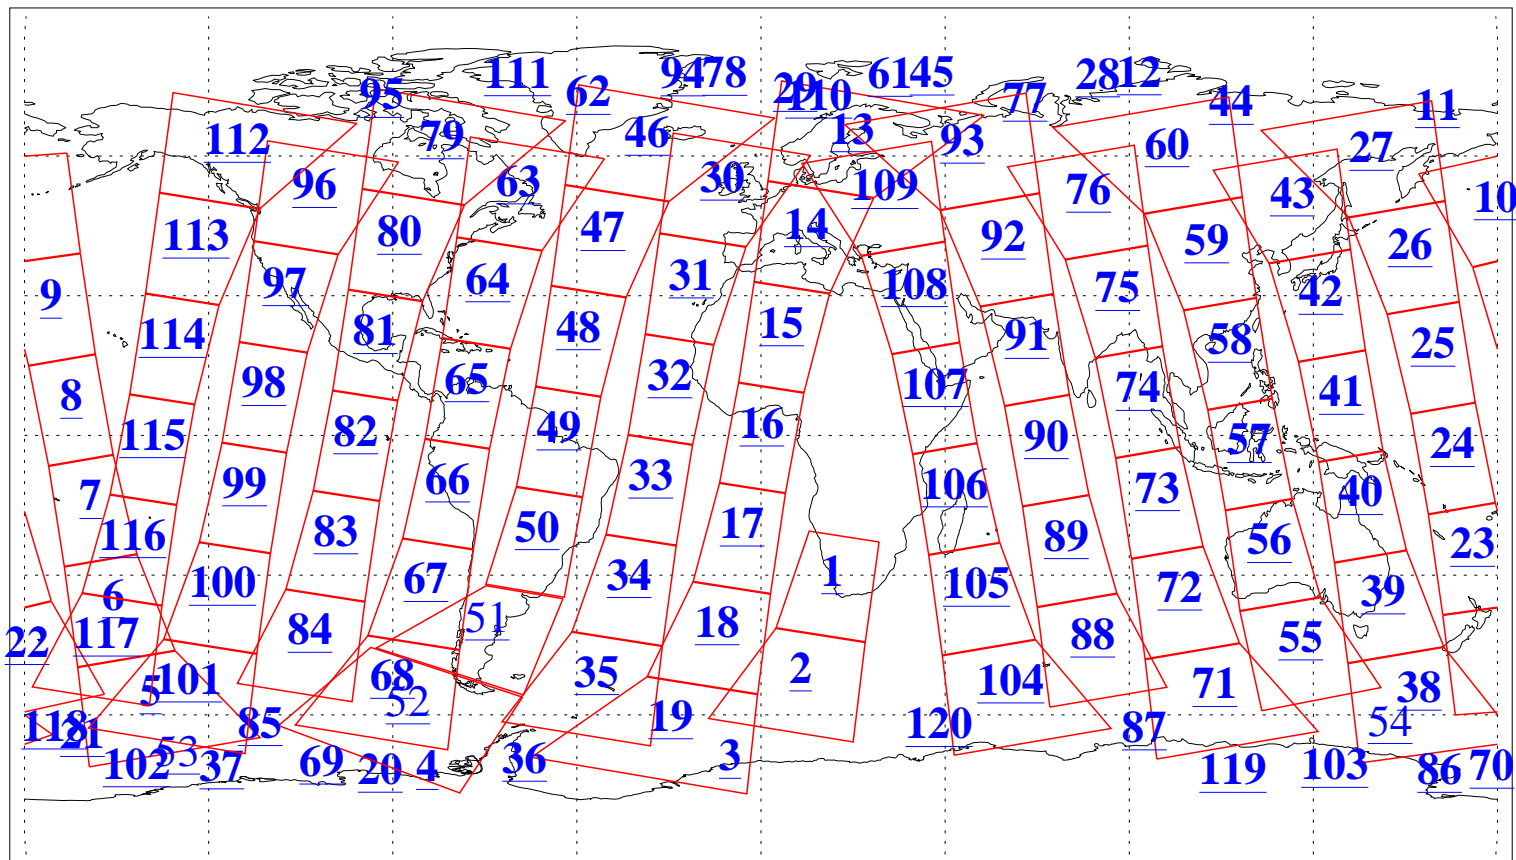

L1B Availability  
AMSU Granules: 240  
HSB Granules: 0  
AIRS Granules: 236

2 Jul 2009  
DoY 183  
Aqua Day 2616  
Granules: 1 to 120

Granules: 121 to 240

Legend: AMSU Available, HSB Available, AIRS Available

L1B Availability  
AMSU Granules: 240  
HSB Granules: 0  
AIRS Granules: 236

2 Jul 2009  
DoY 183  
Aqua Day 2616

Ascending Granules

Descending Granules

Legend: AMSU Available, HSB Available, AIRS Available

L1B Availability  
 AMSU Granules: 240  
 HSB Granules: 0  
 AIRS Granules: 236

2 Jul 2009  
 DoY 183  
 Aqua Day 2616

Northern Hemisphere Granules

Southern Hemisphere Granules

Legend: AMSU Available, HSB Available, AIRS Available