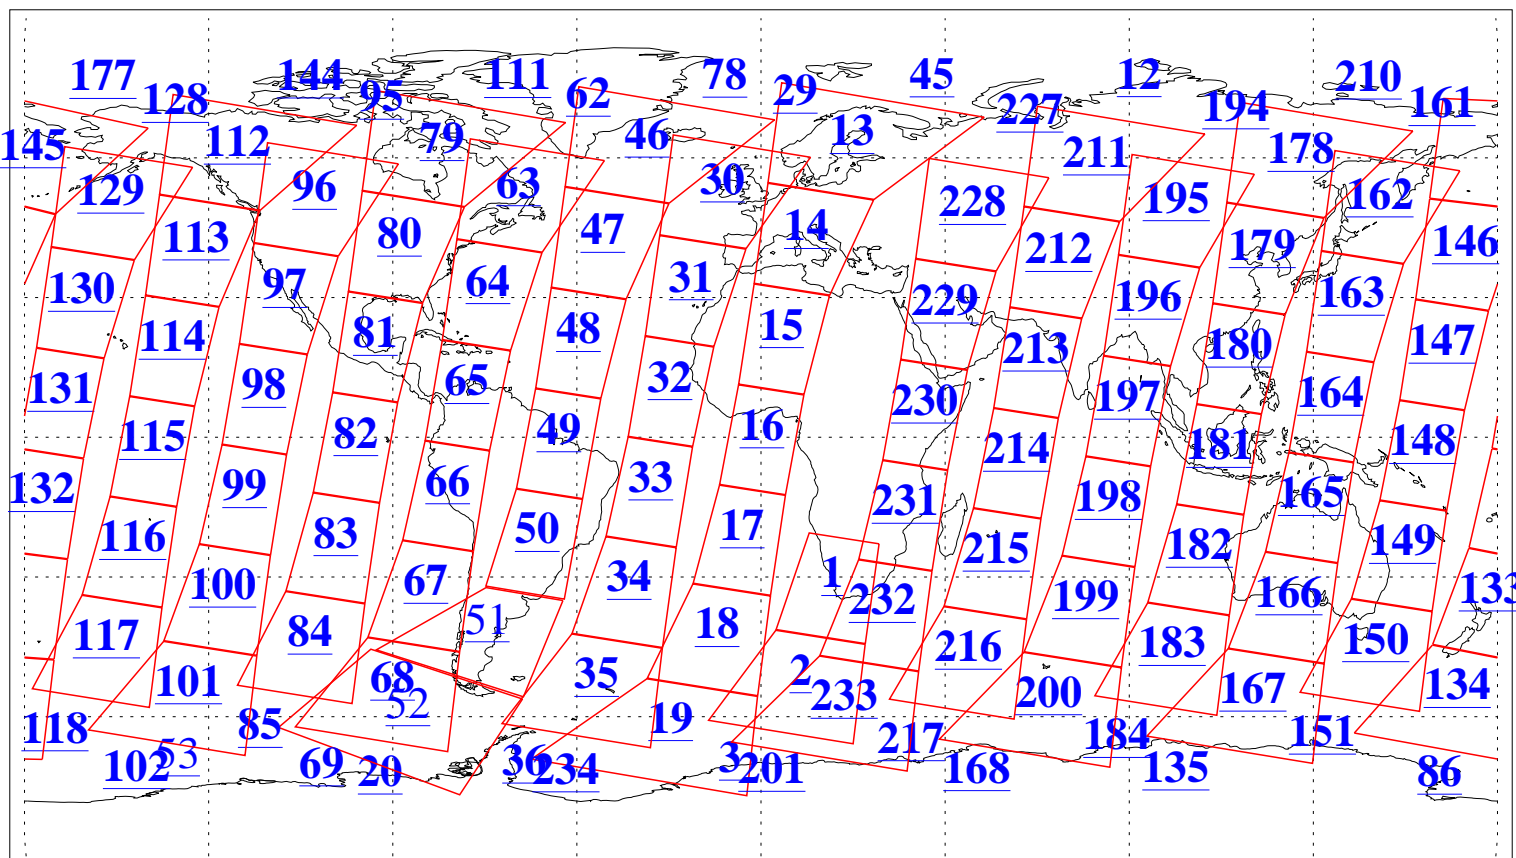

L1B Availability  
AMSU Granules: 240  
HSB Granules: 0  
AIRS Granules: 236

2 Jul 2009  
DoY 183  
Aqua Day 2616  
Granules: 1 to 120

Granules: 121 to 240

Legend: AMSU Available, HSB Available, AIRS Available

L1B Availability  
AMSU Granules: 240  
HSB Granules: 0  
AIRS Granules: 236

2 Jul 2009  
DoY 183  
Aqua Day 2616

Ascending Granules

Descending Granules

Legend: AMSU Available, HSB Available, AIRS Available

L1B Availability  
 AMSU Granules: 240  
 HSB Granules: 0  
 AIRS Granules: 236

2 Jul 2009  
 DoY 183  
 Aqua Day 2616

Northern Hemisphere Granules

Southern Hemisphere Granules

Legend: AMSU Available, HSB Available, AIRS Available