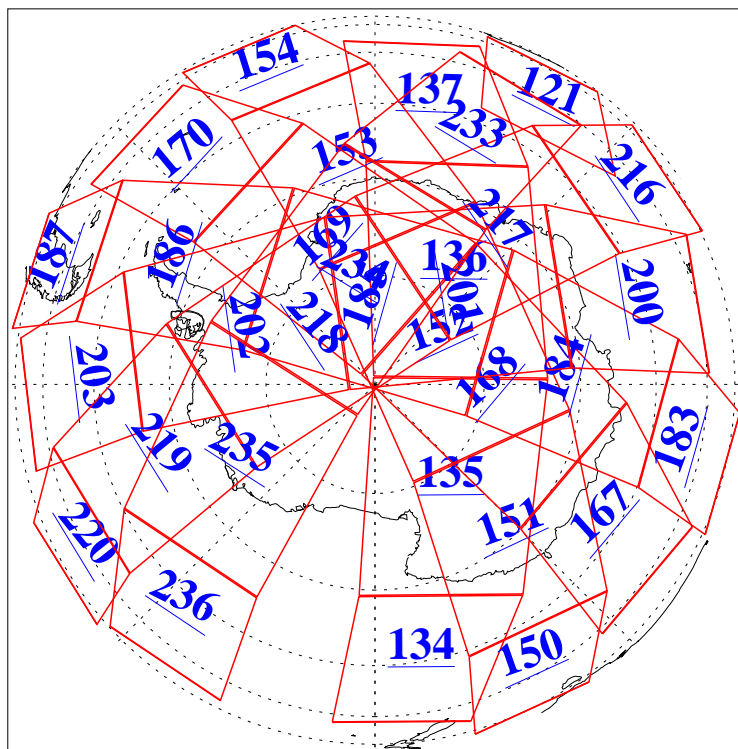

L1B Availability  
AMSU Granules: 240  
HSB Granules: 0  
AIRS Granules: 236

2 Jul 2009  
DoY 183  
Aqua Day 2616  
Granules: 1 to 120

Granules: 121 to 240

Legend: AMSU Available, HSB Available, AIRS Available

L1B Availability  
AMSU Granules: 240  
HSB Granules: 0  
AIRS Granules: 236

2 Jul 2009  
DoY 183  
Aqua Day 2616

Ascending Granules

Descending Granules

Legend: AMSU Available, HSB Available, AIRS Available

L1B Availability  
 AMSU Granules: 240  
 HSB Granules: 0  
 AIRS Granules: 236

2 Jul 2009  
 DoY 183  
 Aqua Day 2616

Northern Hemisphere Granules

Southern Hemisphere Granules

Legend: AMSU Available, HSB Available, AIRS Available