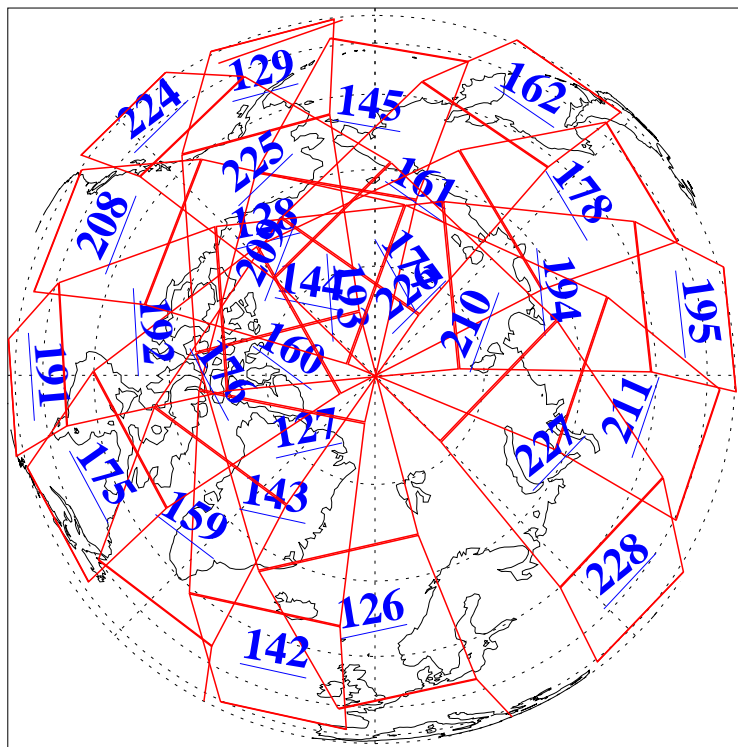

L1B Availability  
AMSU Granules: 240  
HSB Granules: 0  
AIRS Granules: 236

2 Jul 2009  
DoY 183  
Aqua Day 2616  
Granules: 1 to 120

Granules: 121 to 240

Legend: AMSU Available, HSB Available, AIRS Available

L1B Availability  
AMSU Granules: 240  
HSB Granules: 0  
AIRS Granules: 236

2 Jul 2009  
DoY 183  
Aqua Day 2616

Ascending Granules

Descending Granules

Legend: AMSU Available, HSB Available, AIRS Available

L1B Availability  
 AMSU Granules: 240  
 HSB Granules: 0  
 AIRS Granules: 236

2 Jul 2009  
 DoY 183  
 Aqua Day 2616

Northern Hemisphere Granules

Southern Hemisphere Granules

Legend: AMSU Available, HSB Available, AIRS Available