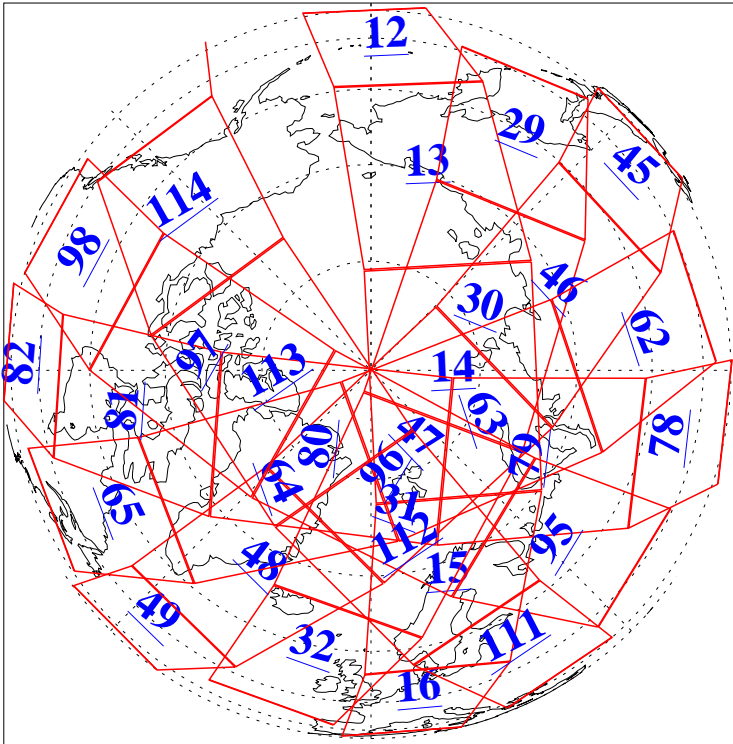

L1B Availability
AMSU Granules: 240
HSB Granules: 0
AIRS Granules: 240

30 Jun 2009
DoY 181
Aqua Day 2614
Granules: 1 to 120

Granules: 121 to 240

Legend: AMSU Available, HSB Available, AIRS Available

L1B Availability
AMSU Granules: 240
HSB Granules: 0
AIRS Granules: 240

30 Jun 2009
DoY 181
Aqua Day 2614
Ascending Granules

Descending Granules

Legend: AMSU Available, HSB Available, AIRS Available

L1B Availability
 AMSU Granules: 240
 HSB Granules: 0
 AIRS Granules: 240

30 Jun 2009
 DoY 181
 Aqua Day 2614

Northern Hemisphere Granules

Southern Hemisphere Granules

Legend: AMSU Available, HSB Available, AIRS Available