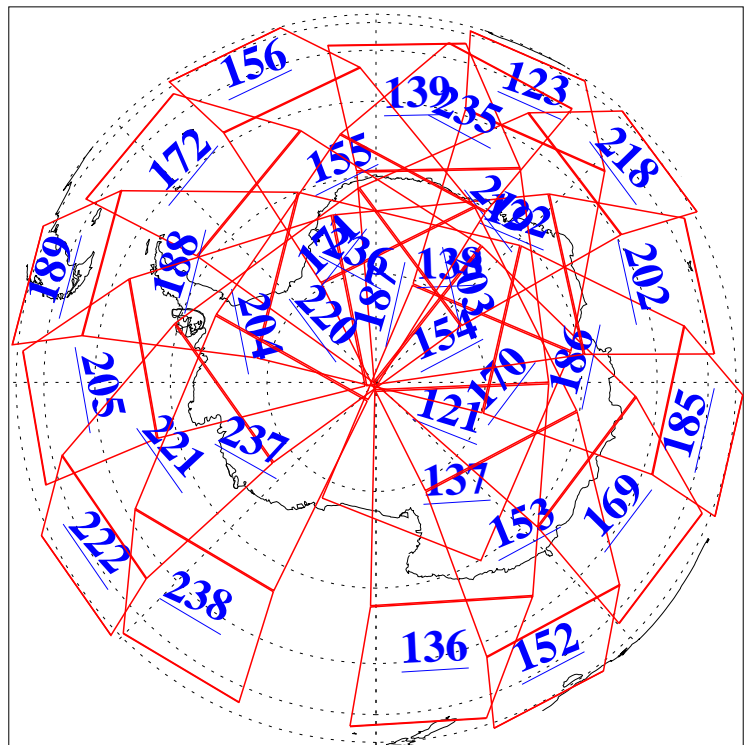

L1B Availability
AMSU Granules: 240
HSB Granules: 0
AIRS Granules: 240

30 Jun 2009
DoY 181
Aqua Day 2614
Granules: 1 to 120

Granules: 121 to 240

Legend: AMSU Available, HSB Available, AIRS Available

L1B Availability
AMSU Granules: 240
HSB Granules: 0
AIRS Granules: 240

30 Jun 2009
DoY 181
Aqua Day 2614
Ascending Granules

Descending Granules

Legend: AMSU Available, HSB Available, AIRS Available

L1B Availability
 AMSU Granules: 240
 HSB Granules: 0
 AIRS Granules: 240

30 Jun 2009
 DoY 181
 Aqua Day 2614

Northern Hemisphere Granules

Southern Hemisphere Granules

Legend: AMSU Available, HSB Available, AIRS Available