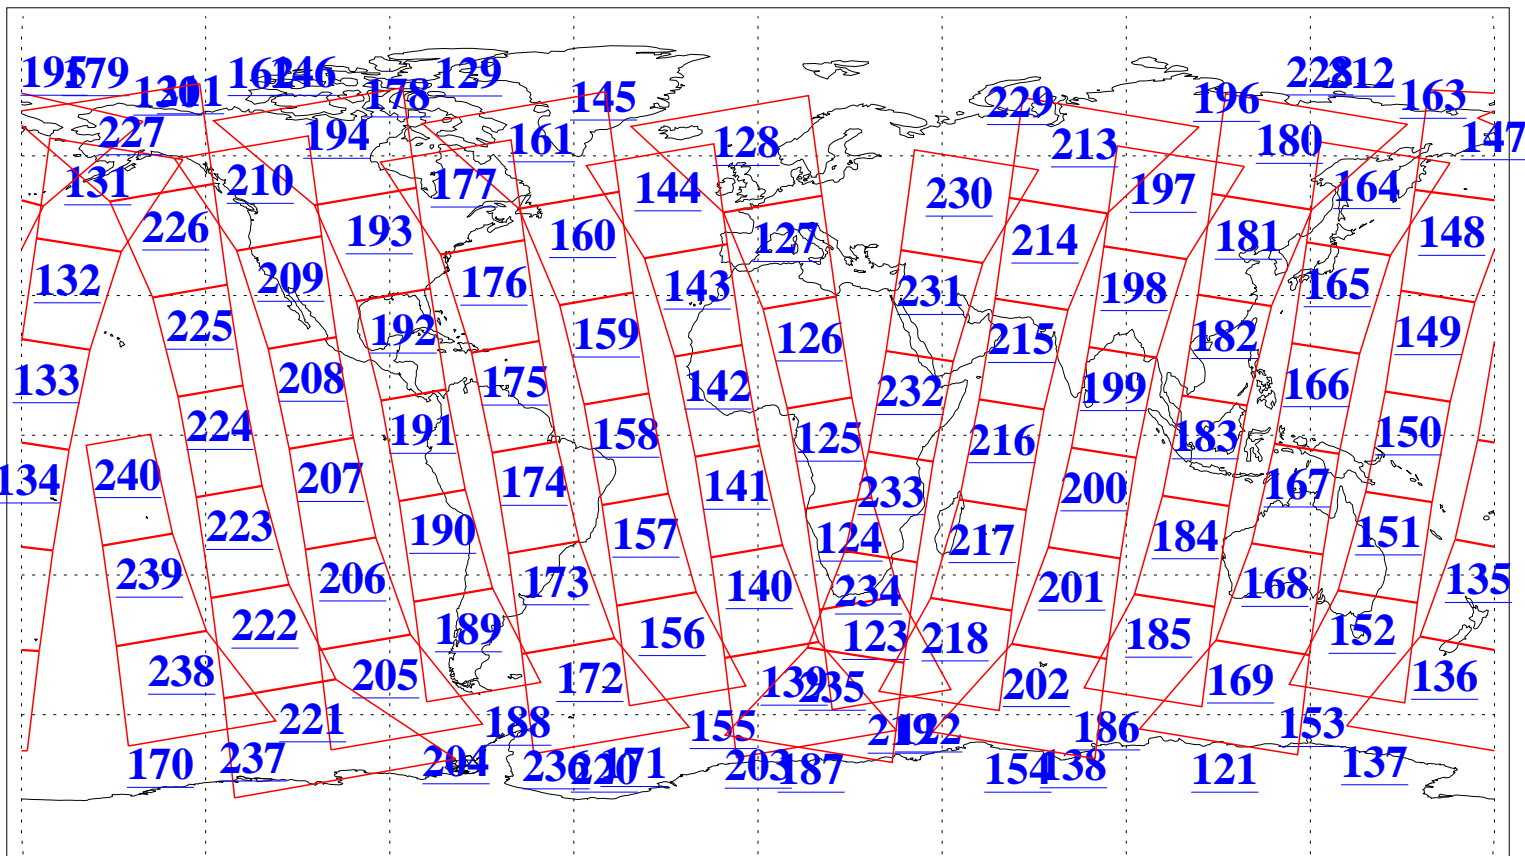

L1B Availability
AMSU Granules: 240
HSB Granules: 0
AIRS Granules: 240

30 Jun 2009
DoY 181
Aqua Day 2614
Granules: 1 to 120

Granules: 121 to 240

Legend: AMSU Available, HSB Available, AIRS Available

L1B Availability
AMSU Granules: 240
HSB Granules: 0
AIRS Granules: 240

30 Jun 2009
DoY 181
Aqua Day 2614
Ascending Granules

Descending Granules

Legend: AMSU Available, HSB Available, AIRS Available

L1B Availability
 AMSU Granules: 240
 HSB Granules: 0
 AIRS Granules: 240

30 Jun 2009
 DoY 181
 Aqua Day 2614

Northern Hemisphere Granules

Southern Hemisphere Granules

Legend: AMSU Available, HSB Available, AIRS Available