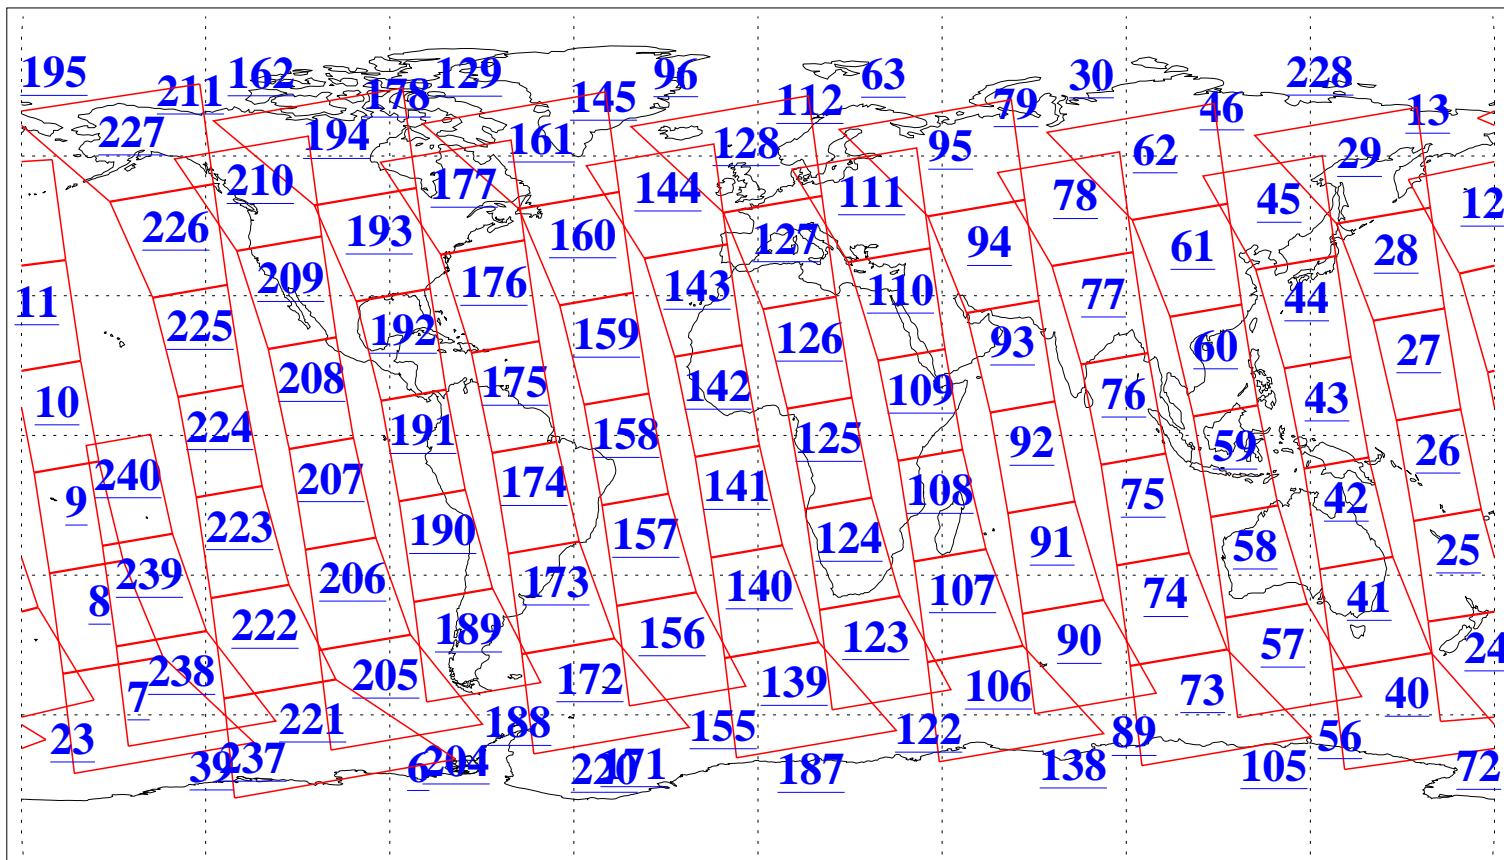

L1B Availability
AMSU Granules: 240
HSB Granules: 0
AIRS Granules: 240

30 Jun 2009
DoY 181
Aqua Day 2614
Granules: 1 to 120

Granules: 121 to 240

Legend: AMSU Available, HSB Available, AIRS Available

L1B Availability
AMSU Granules: 240
HSB Granules: 0
AIRS Granules: 240

30 Jun 2009
DoY 181
Aqua Day 2614
Ascending Granules

Descending Granules

Legend: AMSU Available, HSB Available, AIRS Available

L1B Availability
 AMSU Granules: 240
 HSB Granules: 0
 AIRS Granules: 240

30 Jun 2009
 DoY 181
 Aqua Day 2614

Northern Hemisphere Granules

Southern Hemisphere Granules

Legend: AMSU Available, HSB Available, AIRS Available