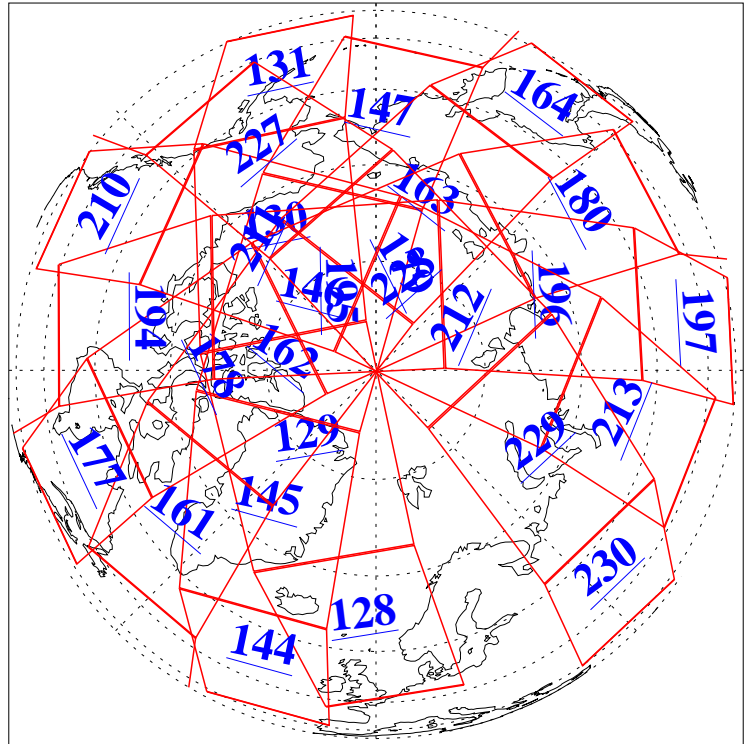

L1B Availability
AMSU Granules: 240
HSB Granules: 0
AIRS Granules: 240

30 Jun 2009
DoY 181
Aqua Day 2614
Granules: 1 to 120

Granules: 121 to 240

Legend: AMSU Available, HSB Available, AIRS Available

L1B Availability
AMSU Granules: 240
HSB Granules: 0
AIRS Granules: 240

30 Jun 2009
DoY 181
Aqua Day 2614
Ascending Granules

Descending Granules

Legend: AMSU Available, HSB Available, AIRS Available

L1B Availability
 AMSU Granules: 240
 HSB Granules: 0
 AIRS Granules: 240

30 Jun 2009
 DoY 181
 Aqua Day 2614

Northern Hemisphere Granules

Southern Hemisphere Granules

Legend: AMSU Available, HSB Available, AIRS Available