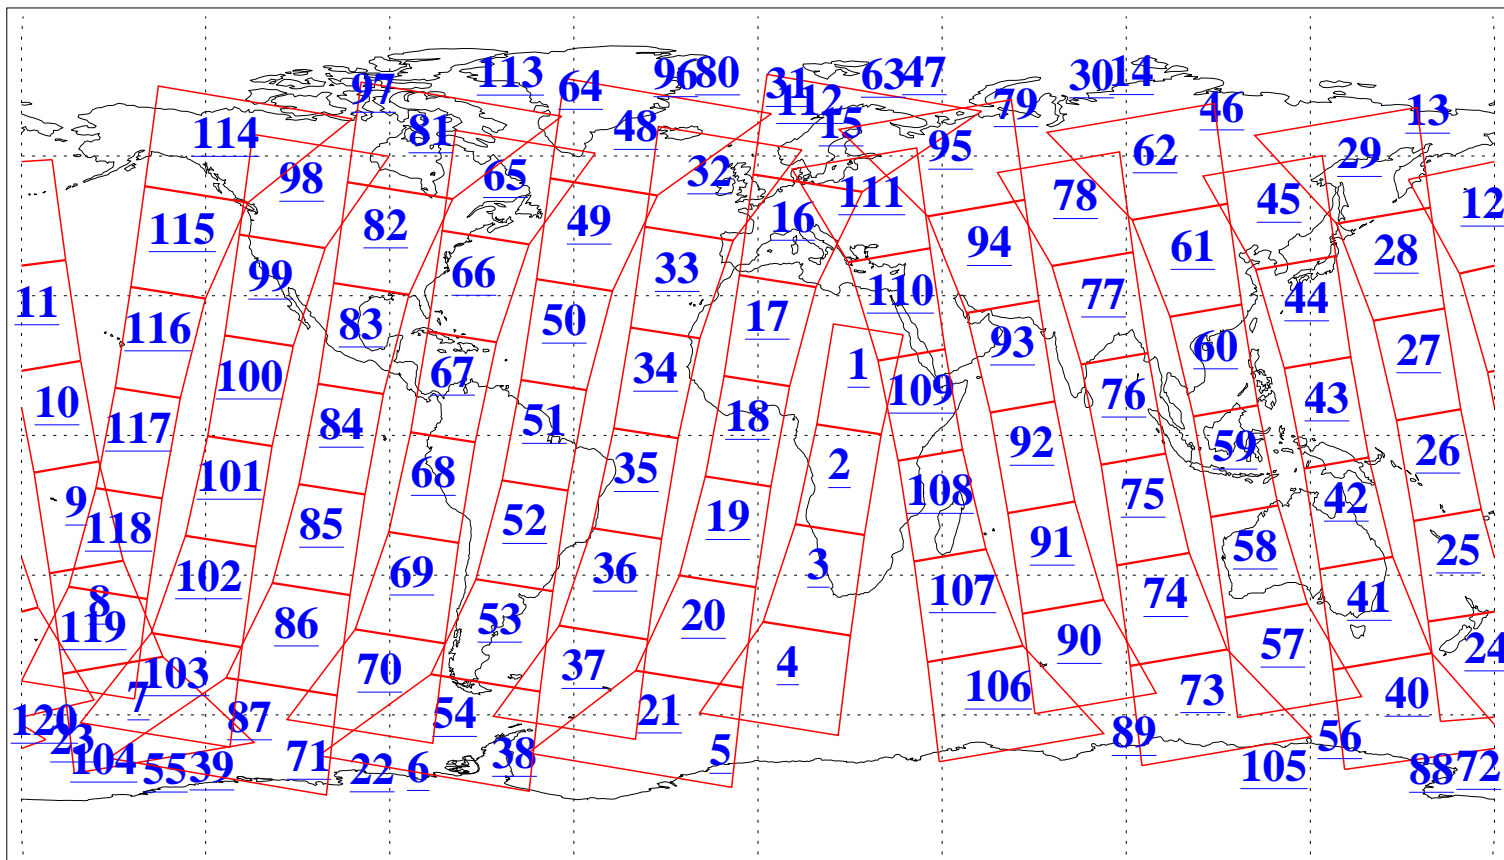

L1B Availability
AMSU Granules: 240
HSB Granules: 0
AIRS Granules: 240

30 Jun 2009
DoY 181
Aqua Day 2614
Granules: 1 to 120

Granules: 121 to 240

Legend: AMSU Available, HSB Available, AIRS Available

L1B Availability
AMSU Granules: 240
HSB Granules: 0
AIRS Granules: 240

30 Jun 2009
DoY 181
Aqua Day 2614
Ascending Granules

Descending Granules

Legend: AMSU Available, HSB Available, AIRS Available

L1B Availability
 AMSU Granules: 240
 HSB Granules: 0
 AIRS Granules: 240

30 Jun 2009
 DoY 181
 Aqua Day 2614

Northern Hemisphere Granules

Southern Hemisphere Granules

Legend: AMSU Available, HSB Available, AIRS Available