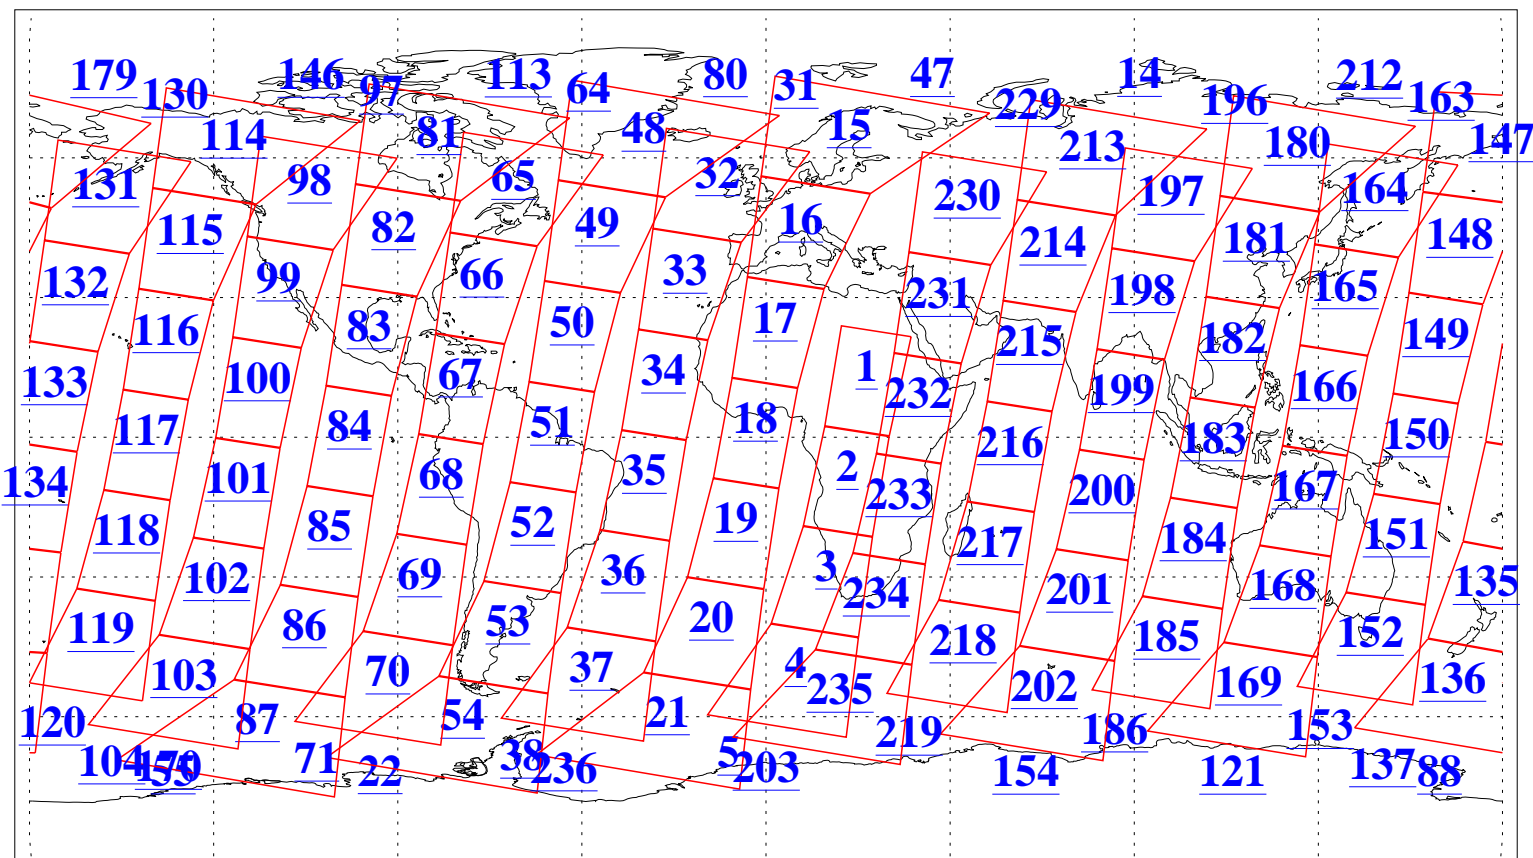

L1B Availability
AMSU Granules: 240
HSB Granules: 0
AIRS Granules: 240

30 Jun 2009
DoY 181
Aqua Day 2614
Granules: 1 to 120

Granules: 121 to 240

Legend: AMSU Available, HSB Available, AIRS Available

L1B Availability
AMSU Granules: 240
HSB Granules: 0
AIRS Granules: 240

30 Jun 2009
DoY 181
Aqua Day 2614
Ascending Granules

Descending Granules

Legend: AMSU Available, HSB Available, AIRS Available

L1B Availability
 AMSU Granules: 240
 HSB Granules: 0
 AIRS Granules: 240

30 Jun 2009
 DoY 181
 Aqua Day 2614