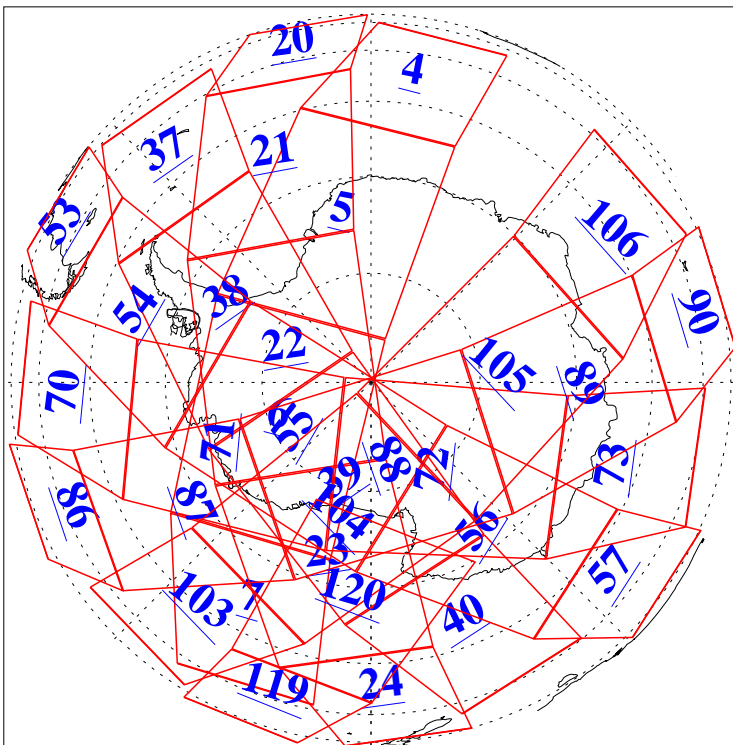

L1B Availability
AMSU Granules: 240
HSB Granules: 0
AIRS Granules: 240

30 Jun 2009
DoY 181
Aqua Day 2614
Granules: 1 to 120

Granules: 121 to 240

Legend: AMSU Available, HSB Available, AIRS Available

L1B Availability
AMSU Granules: 240
HSB Granules: 0
AIRS Granules: 240

30 Jun 2009
DoY 181
Aqua Day 2614
Ascending Granules

Descending Granules

Legend: AMSU Available, HSB Available, AIRS Available

L1B Availability
 AMSU Granules: 240
 HSB Granules: 0
 AIRS Granules: 240

30 Jun 2009
 DoY 181
 Aqua Day 2614

Northern Hemisphere Granules

Southern Hemisphere Granules

Legend: AMSU Available, HSB Available, AIRS Available