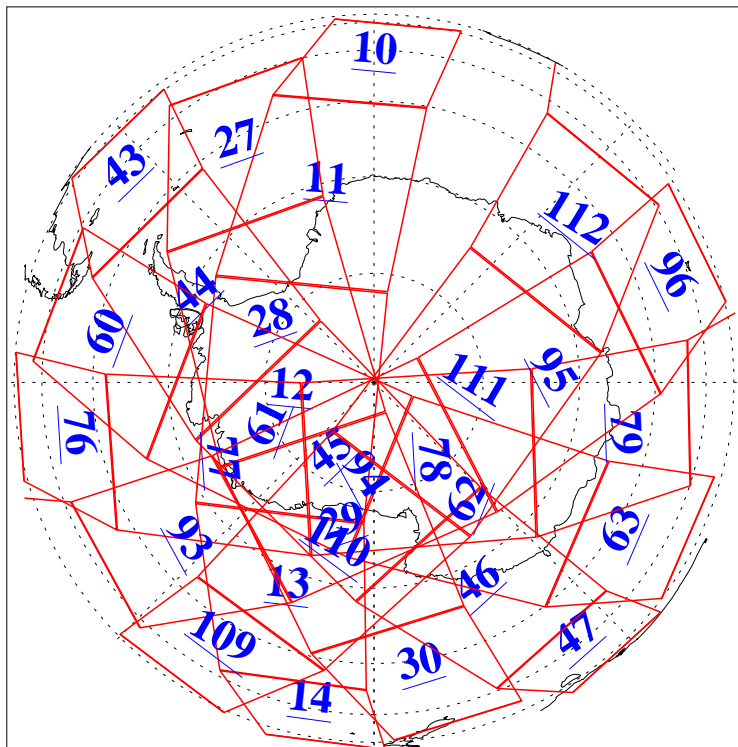

Legend: AMSU Available, HSB Available, AIRS Available