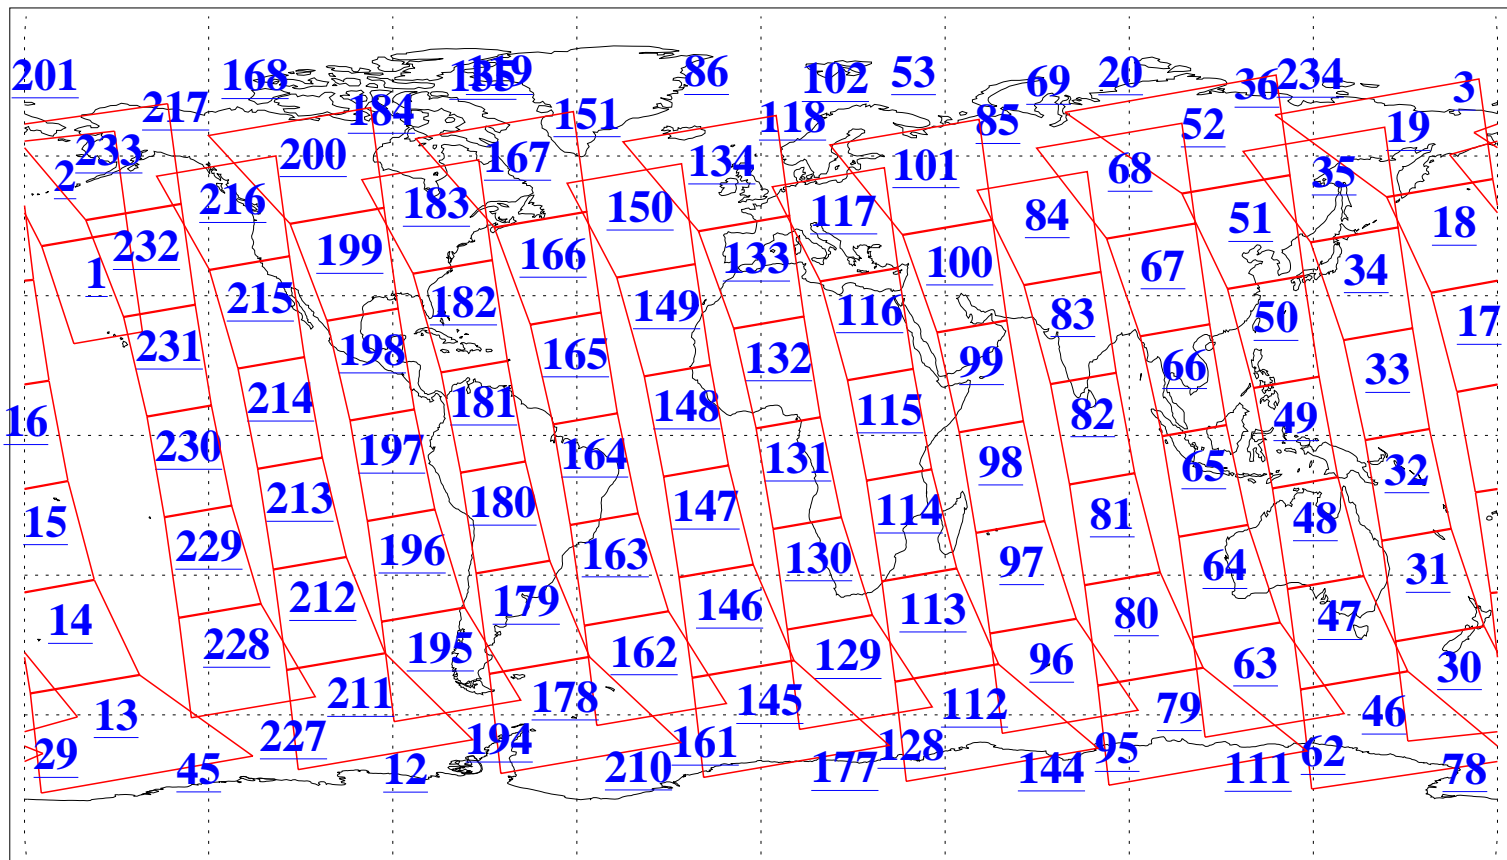

L1B Availability  
 AMSU Granules: 240  
 HSB Granules: 0  
 AIRS Granules: 240

24 Jun 2009  
 DoY 175  
 Aqua Day 2608  
 Granules: 1 to 120

Granules: 121 to 240

Legend: AMSU Available, HSB Available, AIRS Available

L1B Availability  
AMSU Granules: 240  
HSB Granules: 0  
AIRS Granules: 240

24 Jun 2009  
DoY 175  
Aqua Day 2608  
Ascending Granules

Descending Granules

Legend: AMSU Available, HSB Available, AIRS Available