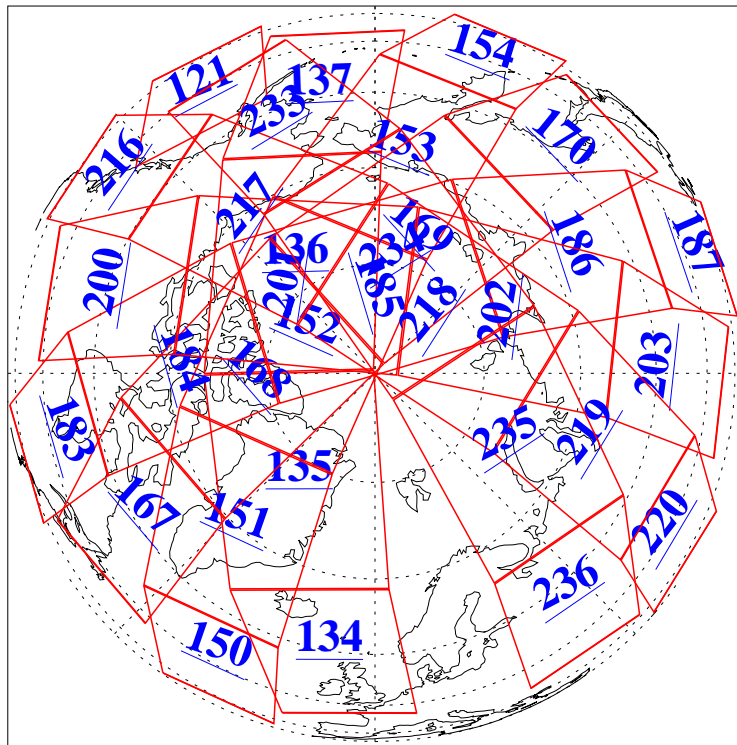

L1B Availability  
 AMSU Granules: 240  
 HSB Granules: 0  
 AIRS Granules: 240

24 Jun 2009  
 DoY 175  
 Aqua Day 2608  
 Granules: 1 to 120

Granules: 121 to 240

Legend: AMSU Available, HSB Available, AIRS Available

L1B Availability  
AMSU Granules: 240  
HSB Granules: 0  
AIRS Granules: 240

24 Jun 2009  
DoY 175  
Aqua Day 2608  
Ascending Granules

Descending Granules

Legend: AMSU Available, HSB Available, AIRS Available

### Northern Hemisphere Granules