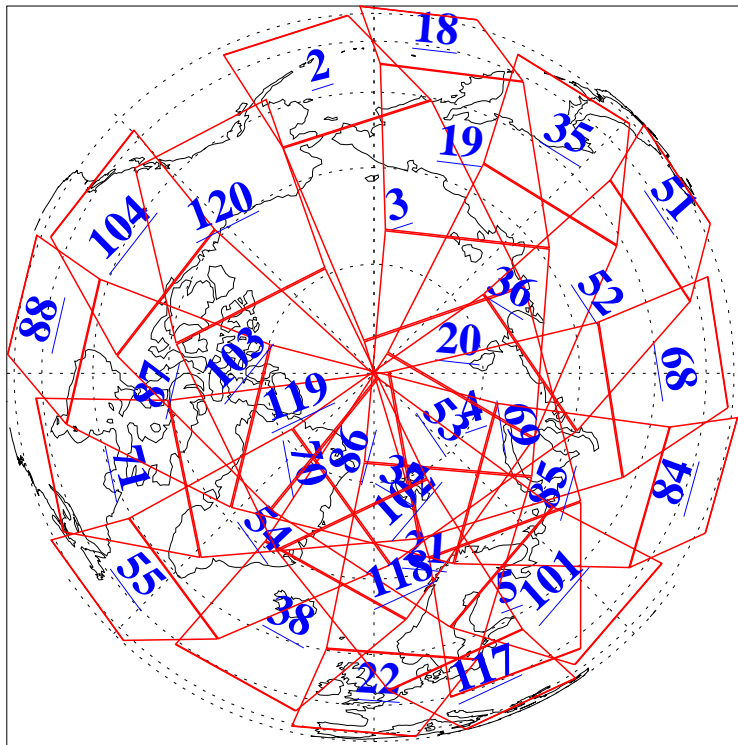

L1B Availability  
 AMSU Granules: 240  
 HSB Granules: 0  
 AIRS Granules: 240

24 Jun 2009  
 DoY 175  
 Aqua Day 2608  
 Granules: 1 to 120

Granules: 121 to 240

Legend: AMSU Available, HSB Available, AIRS Available

L1B Availability  
AMSU Granules: 240  
HSB Granules: 0  
AIRS Granules: 240

24 Jun 2009  
DoY 175  
Aqua Day 2608  
Ascending Granules

Descending Granules

Legend: AMSU Available, HSB Available, AIRS Available

### Northern Hemisphere Granules