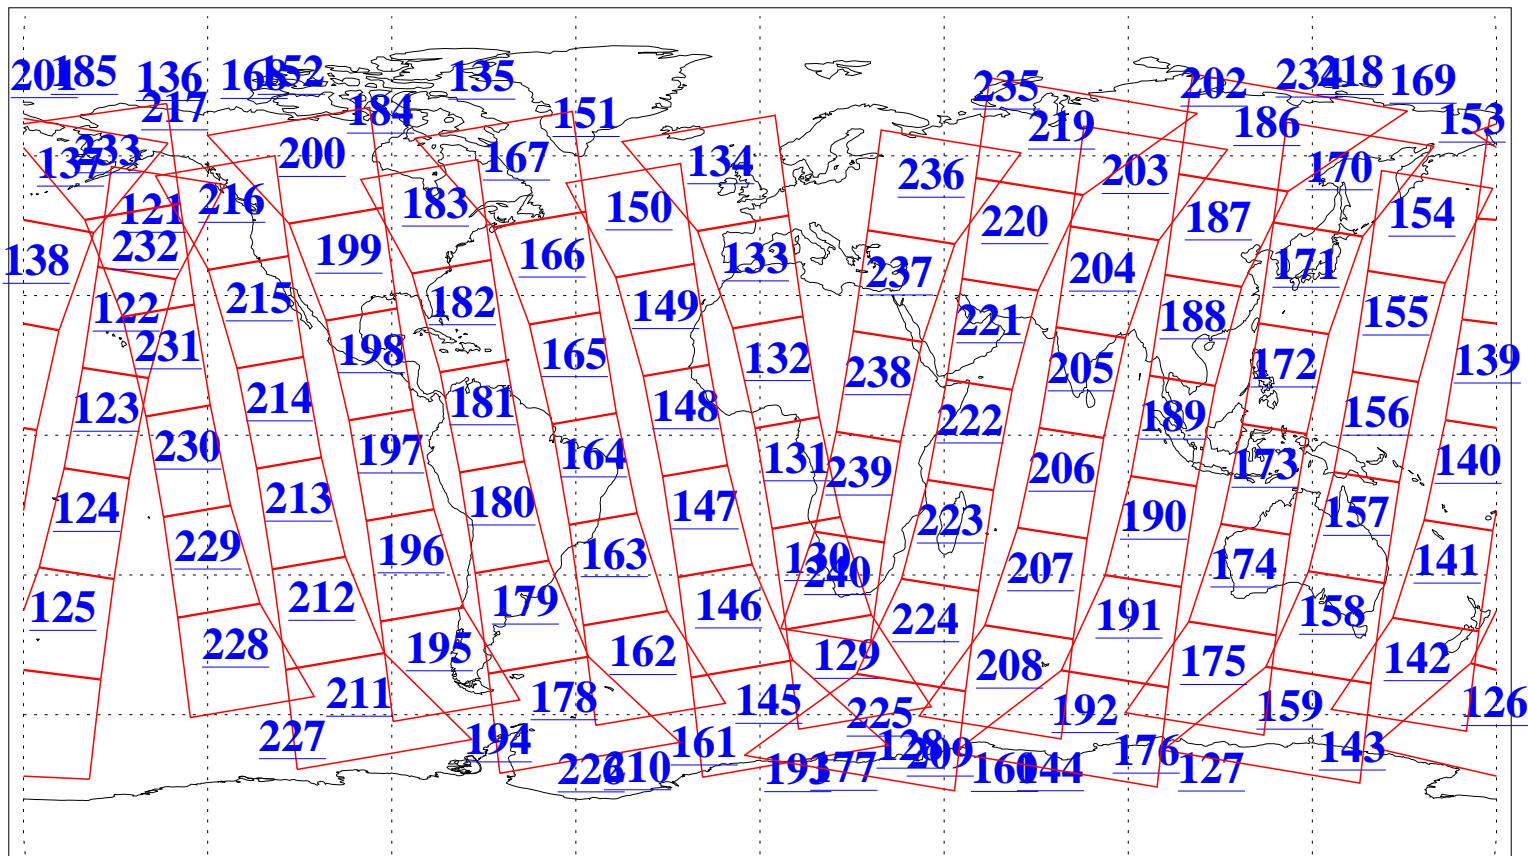

L1B Availability  
 AMSU Granules: 240  
 HSB Granules: 0  
 AIRS Granules: 240

24 Jun 2009  
 DoY 175  
 Aqua Day 2608  
 Granules: 1 to 120

Granules: 121 to 240

Legend: AMSU Available, HSB Available, AIRS Available

L1B Availability  
AMSU Granules: 240  
HSB Granules: 0  
AIRS Granules: 240

24 Jun 2009  
DoY 175  
Aqua Day 2608  
Ascending Granules

Descending Granules

Legend: AMSU Available, HSB Available, AIRS Available