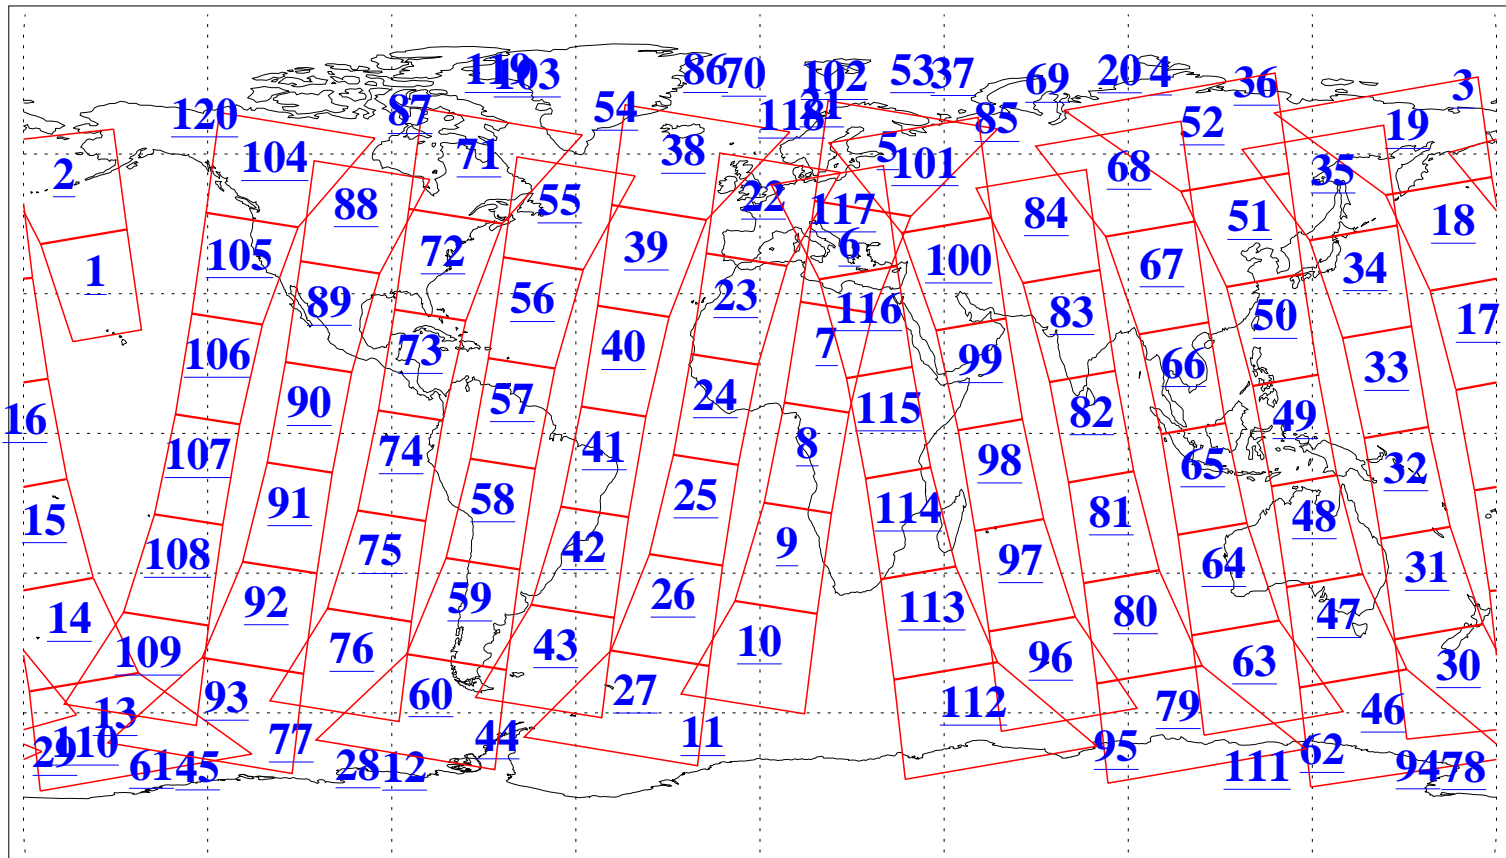

L1B Availability  
 AMSU Granules: 240  
 HSB Granules: 0  
 AIRS Granules: 240

24 Jun 2009  
 DoY 175  
 Aqua Day 2608  
 Granules: 1 to 120

Granules: 121 to 240

Legend: AMSU Available, HSB Available, AIRS Available

L1B Availability  
AMSU Granules: 240  
HSB Granules: 0  
AIRS Granules: 240

24 Jun 2009  
DoY 175  
Aqua Day 2608  
Ascending Granules

Descending Granules

Legend: AMSU Available, HSB Available, AIRS Available