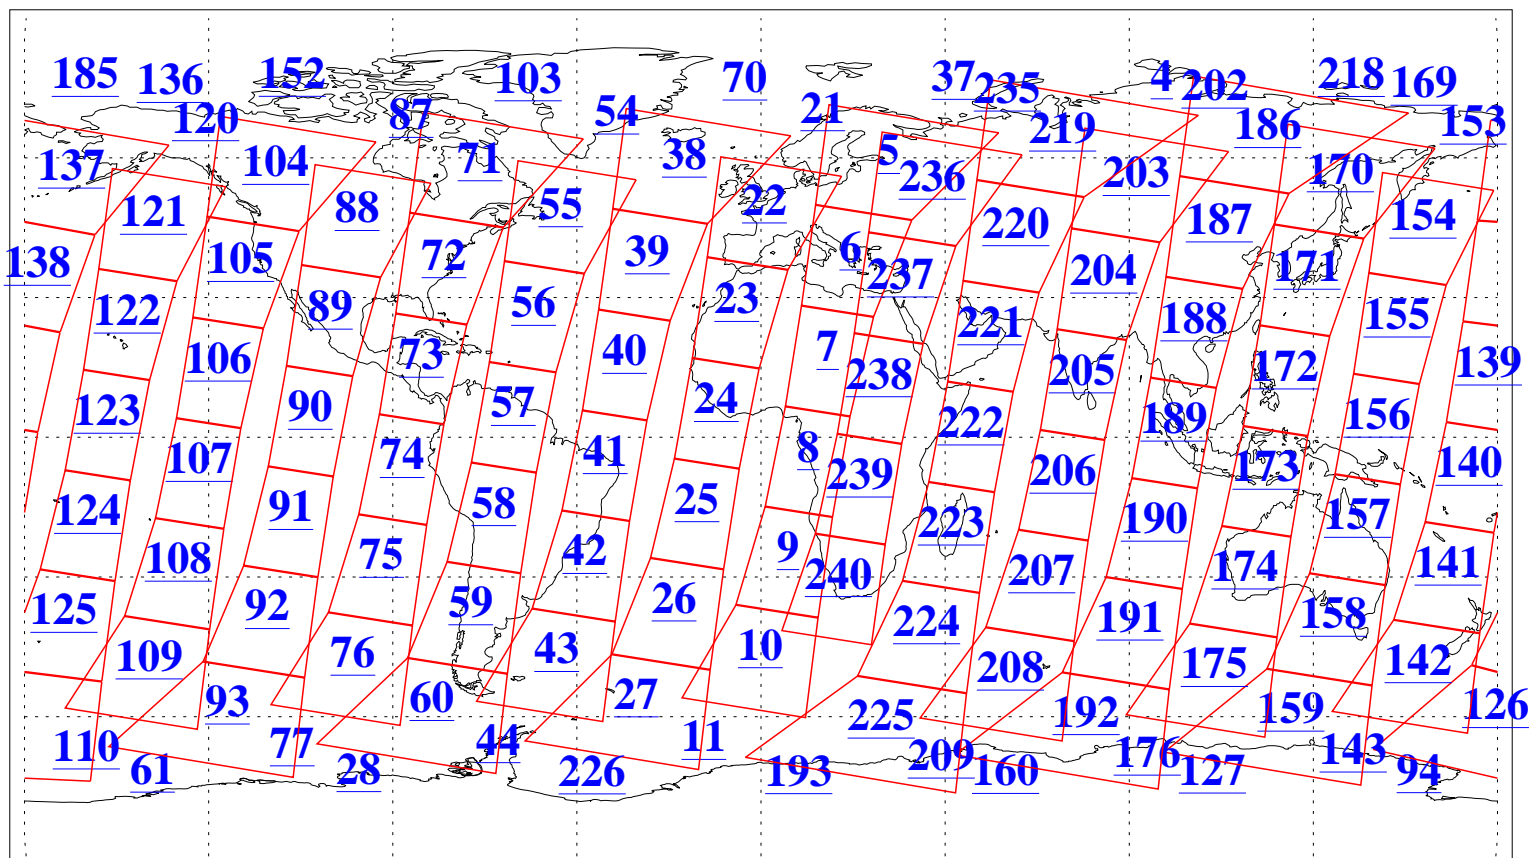

L1B Availability  
 AMSU Granules: 240  
 HSB Granules: 0  
 AIRS Granules: 240

24 Jun 2009  
 DoY 175  
 Aqua Day 2608  
 Granules: 1 to 120

Granules: 121 to 240

Legend: AMSU Available, HSB Available, AIRS Available

L1B Availability  
AMSU Granules: 240  
HSB Granules: 0  
AIRS Granules: 240

24 Jun 2009  
DoY 175  
Aqua Day 2608  
Ascending Granules

Descending Granules

Legend: AMSU Available, HSB Available, AIRS Available