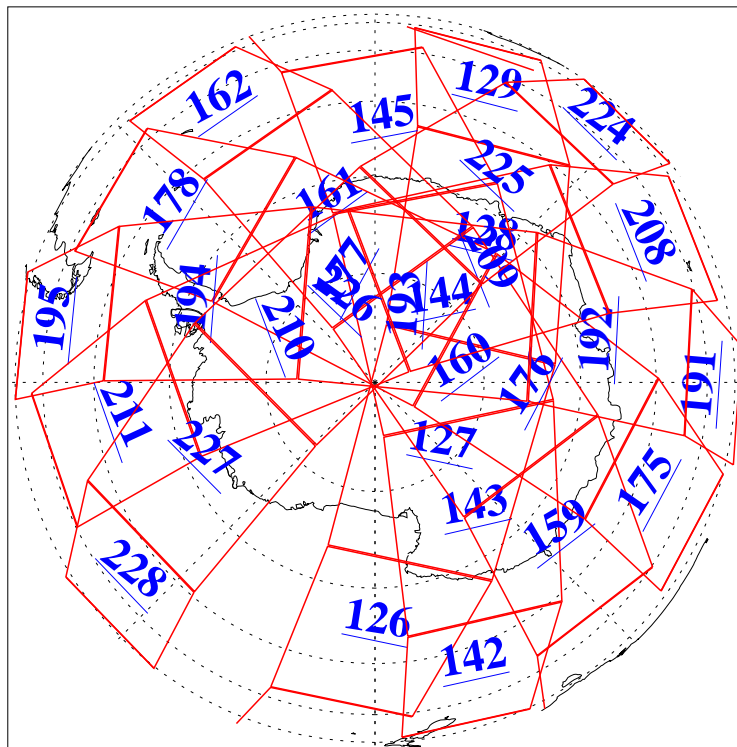

Legend: AMSU Available, HSB Available, AIRS Available