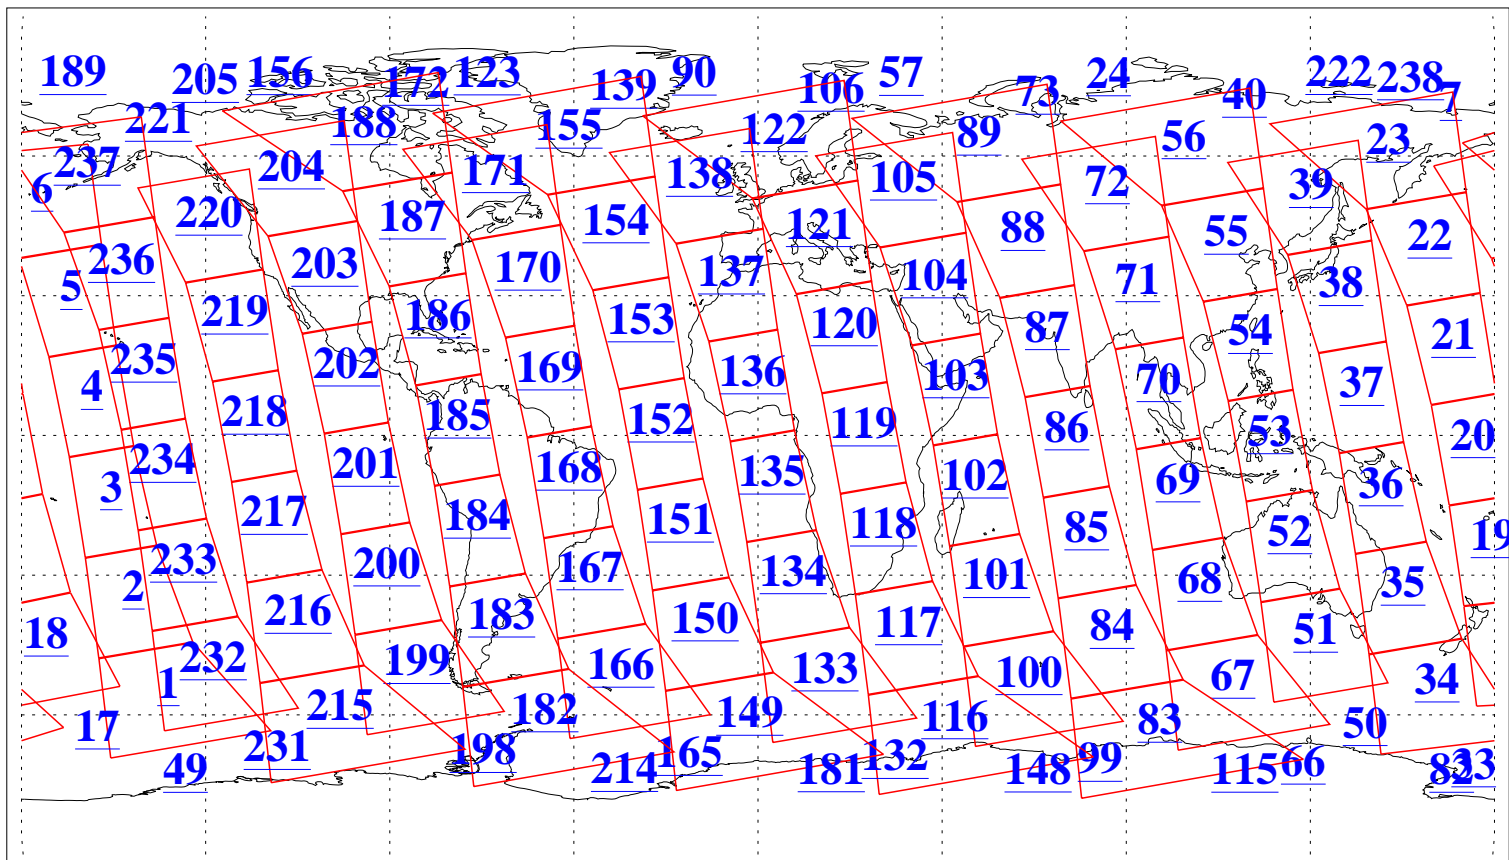

L1B Availability  
AMSU Granules: 240  
HSB Granules: 0  
AIRS Granules: 240

20 Jun 2009  
DoY 171  
Aqua Day 2604  
Granules: 1 to 120

Granules: 121 to 240

Legend: AMSU Available, HSB Available, AIRS Available

L1B Availability  
AMSU Granules: 240  
HSB Granules: 0  
AIRS Granules: 240

20 Jun 2009  
DoY 171  
Aqua Day 2604  
Ascending Granules

Descending Granules

Legend: AMSU Available, HSB Available, AIRS Available