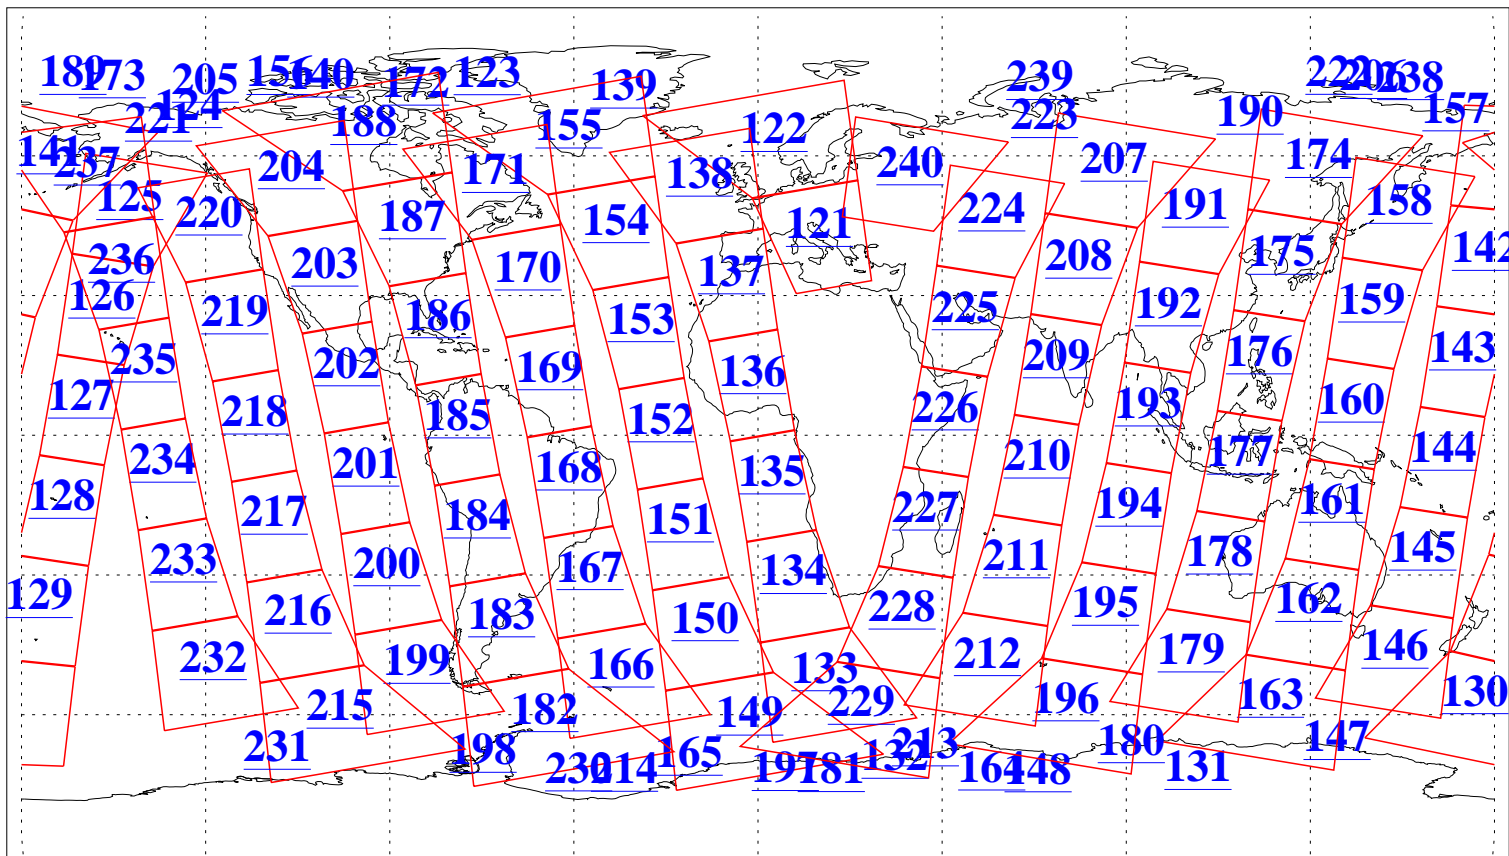

L1B Availability  
AMSU Granules: 240  
HSB Granules: 0  
AIRS Granules: 240

20 Jun 2009  
DoY 171  
Aqua Day 2604  
Granules: 1 to 120

Granules: 121 to 240

Legend: AMSU Available, HSB Available, AIRS Available

L1B Availability  
AMSU Granules: 240  
HSB Granules: 0  
AIRS Granules: 240

20 Jun 2009  
DoY 171  
Aqua Day 2604  
Ascending Granules

Descending Granules

Legend: AMSU Available, HSB Available, AIRS Available