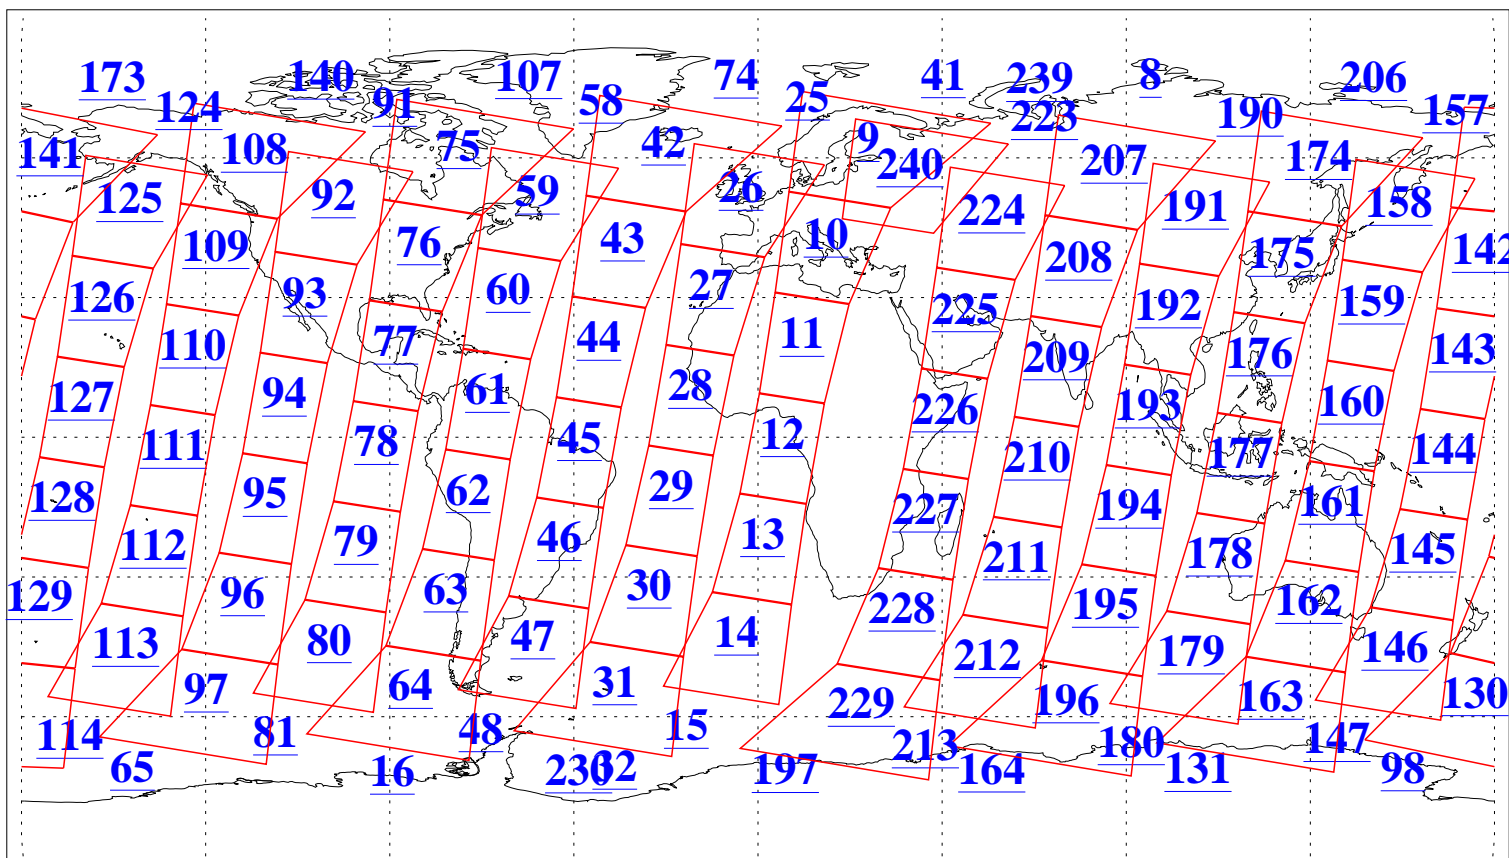

L1B Availability  
AMSU Granules: 240  
HSB Granules: 0  
AIRS Granules: 240

20 Jun 2009  
DoY 171  
Aqua Day 2604  
Granules: 1 to 120

Granules: 121 to 240

Legend: AMSU Available, HSB Available, AIRS Available

L1B Availability  
AMSU Granules: 240  
HSB Granules: 0  
AIRS Granules: 240

20 Jun 2009  
DoY 171  
Aqua Day 2604  
Ascending Granules

Descending Granules

Legend: AMSU Available, HSB Available, AIRS Available