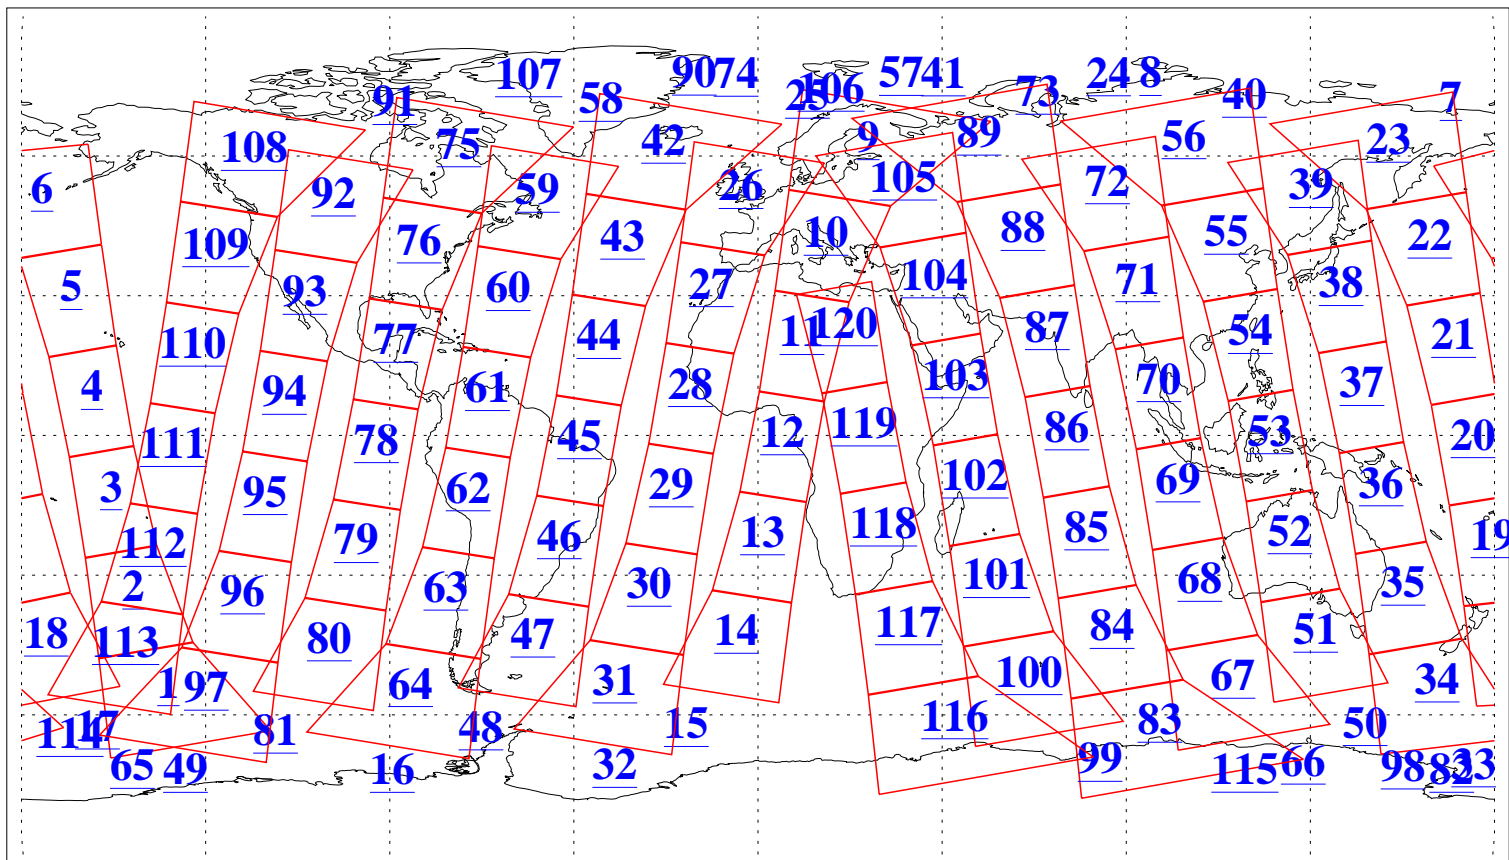

L1B Availability  
AMSU Granules: 240  
HSB Granules: 0  
AIRS Granules: 240

20 Jun 2009  
DoY 171  
Aqua Day 2604  
Granules: 1 to 120

Granules: 121 to 240

Legend: AMSU Available, HSB Available, AIRS Available

L1B Availability  
AMSU Granules: 240  
HSB Granules: 0  
AIRS Granules: 240

20 Jun 2009  
DoY 171  
Aqua Day 2604  
Ascending Granules

Descending Granules

Legend: AMSU Available, HSB Available, AIRS Available