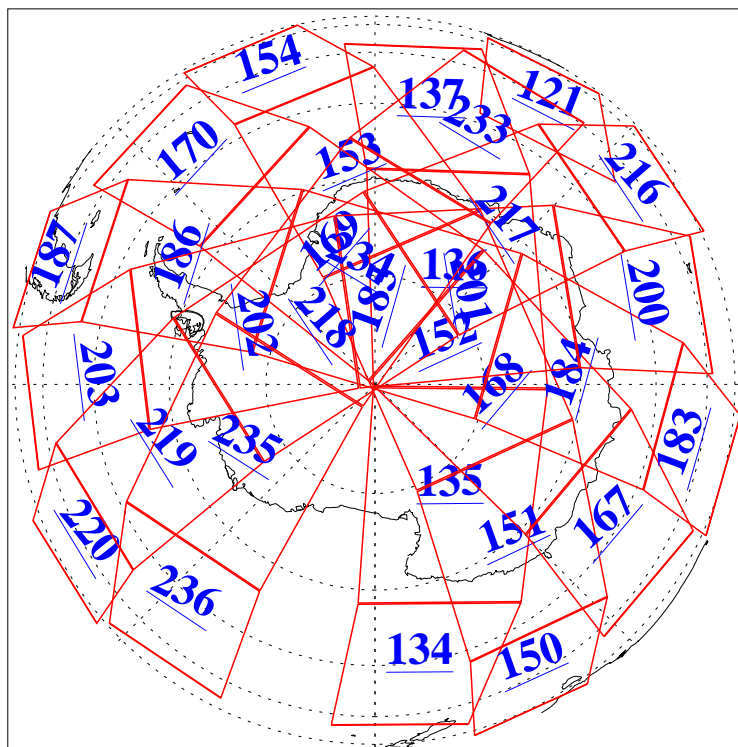

L1B Availability
AMSU Granules: 240
HSB Granules: 0
AIRS Granules: 240

16 Jun 2009
DoY 167
Aqua Day 2600
Granules: 1 to 120

Granules: 121 to 240

Legend: AMSU Available, HSB Available, AIRS Available

L1B Availability
AMSU Granules: 240
HSB Granules: 0
AIRS Granules: 240

16 Jun 2009
DoY 167
Aqua Day 2600
Ascending Granules

Descending Granules

Legend: AMSU Available, HSB Available, AIRS Available

L1B Availability
 AMSU Granules: 240
 HSB Granules: 0
 AIRS Granules: 240

16 Jun 2009
 DoY 167
 Aqua Day 2600

Northern Hemisphere Granules

Southern Hemisphere Granules

Legend: AMSU Available, HSB Available, AIRS Available