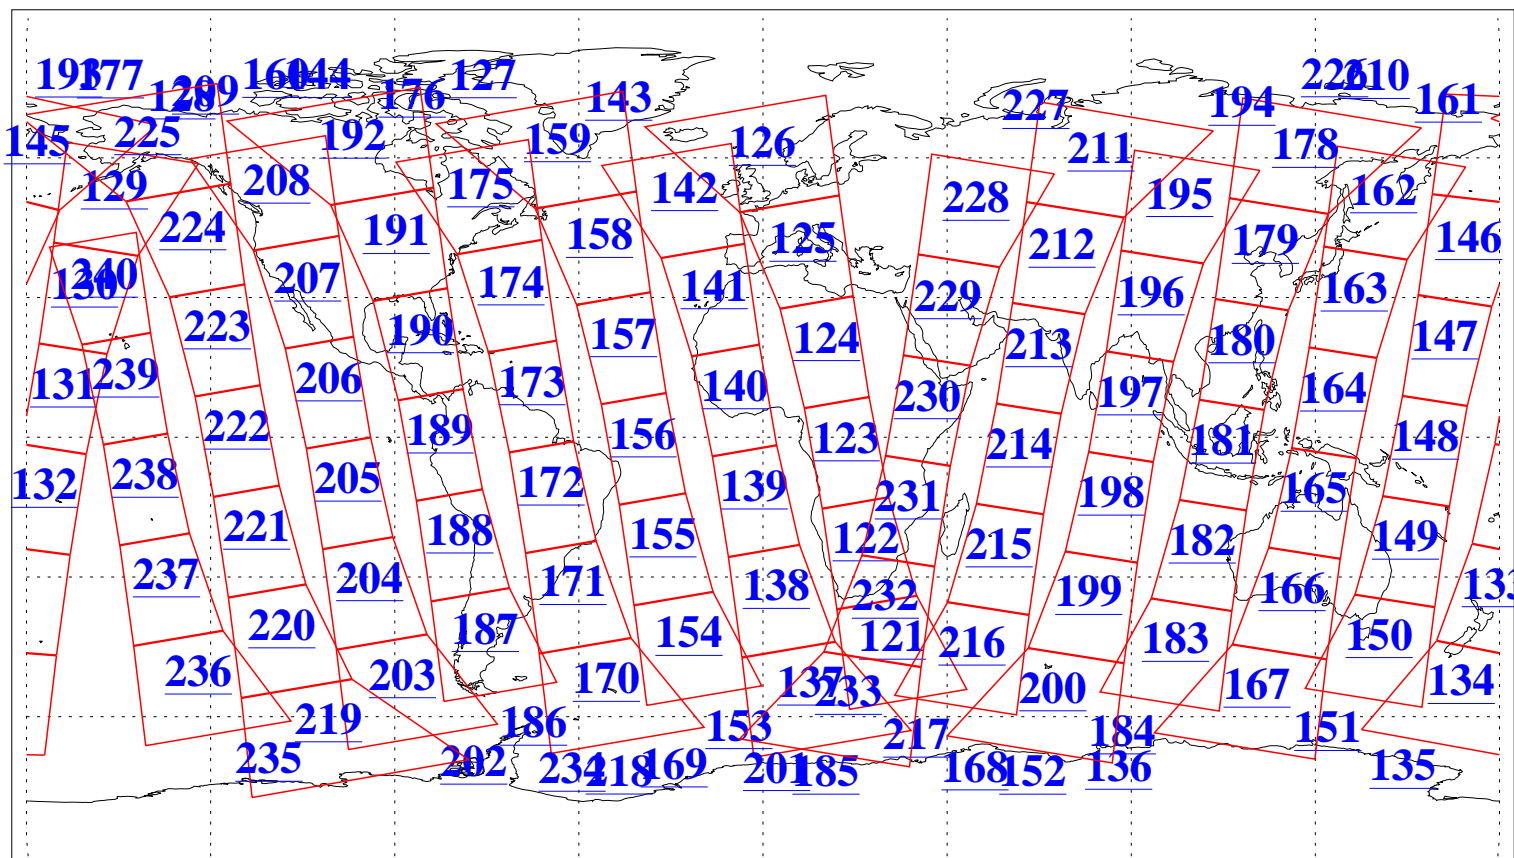

L1B Availability
AMSU Granules: 240
HSB Granules: 0
AIRS Granules: 240

16 Jun 2009
DoY 167
Aqua Day 2600
Granules: 1 to 120

Granules: 121 to 240

Legend: AMSU Available, HSB Available, AIRS Available

L1B Availability
AMSU Granules: 240
HSB Granules: 0
AIRS Granules: 240

16 Jun 2009
DoY 167
Aqua Day 2600
Ascending Granules

Descending Granules

Legend: AMSU Available, HSB Available, AIRS Available

L1B Availability
 AMSU Granules: 240
 HSB Granules: 0
 AIRS Granules: 240

16 Jun 2009
 DoY 167
 Aqua Day 2600

Northern Hemisphere Granules

Southern Hemisphere Granules

Legend: AMSU Available, HSB Available, AIRS Available