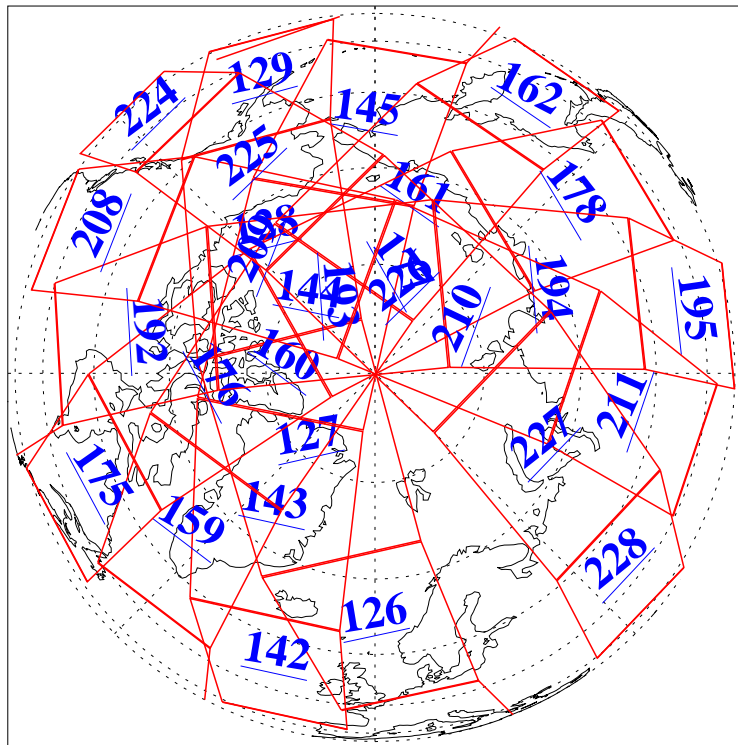

L1B Availability
AMSU Granules: 240
HSB Granules: 0
AIRS Granules: 240

16 Jun 2009
DoY 167
Aqua Day 2600
Granules: 1 to 120

Granules: 121 to 240

Legend: AMSU Available, HSB Available, AIRS Available

L1B Availability
AMSU Granules: 240
HSB Granules: 0
AIRS Granules: 240

16 Jun 2009
DoY 167
Aqua Day 2600
Ascending Granules

Descending Granules

Legend: AMSU Available, HSB Available, AIRS Available

L1B Availability
 AMSU Granules: 240
 HSB Granules: 0
 AIRS Granules: 240

16 Jun 2009
 DoY 167
 Aqua Day 2600

Northern Hemisphere Granules

Southern Hemisphere Granules

Legend: AMSU Available, HSB Available, AIRS Available