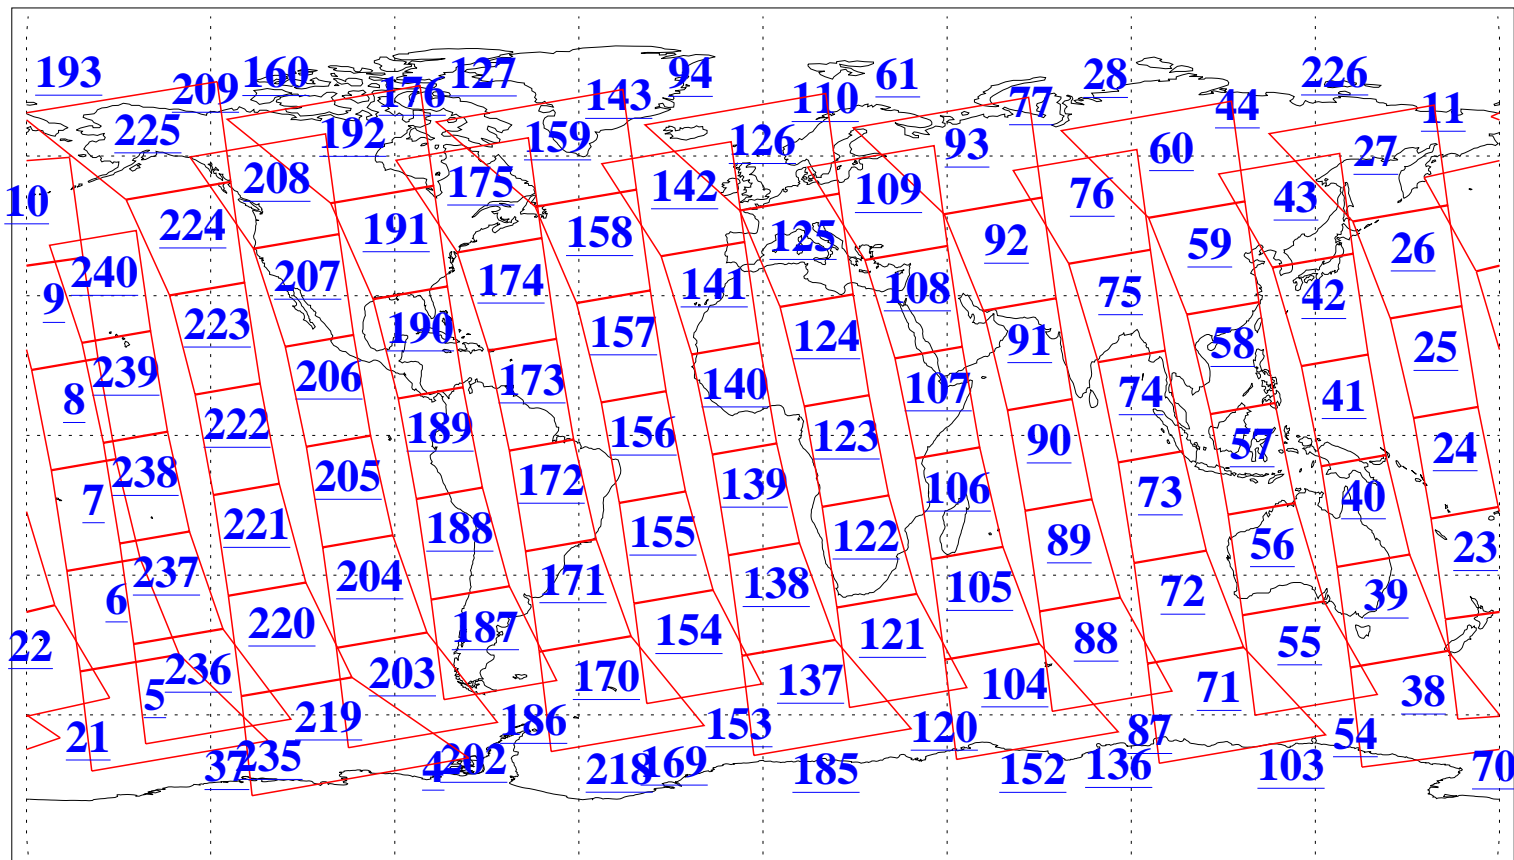

L1B Availability
AMSU Granules: 240
HSB Granules: 0
AIRS Granules: 240

16 Jun 2009
DoY 167
Aqua Day 2600
Granules: 1 to 120

Granules: 121 to 240

Legend: AMSU Available, HSB Available, AIRS Available

L1B Availability
AMSU Granules: 240
HSB Granules: 0
AIRS Granules: 240

16 Jun 2009
DoY 167
Aqua Day 2600
Ascending Granules

Descending Granules

Legend: AMSU Available, HSB Available, AIRS Available

L1B Availability
 AMSU Granules: 240
 HSB Granules: 0
 AIRS Granules: 240

16 Jun 2009
 DoY 167
 Aqua Day 2600

Northern Hemisphere Granules

Southern Hemisphere Granules

Legend: AMSU Available, HSB Available, AIRS Available