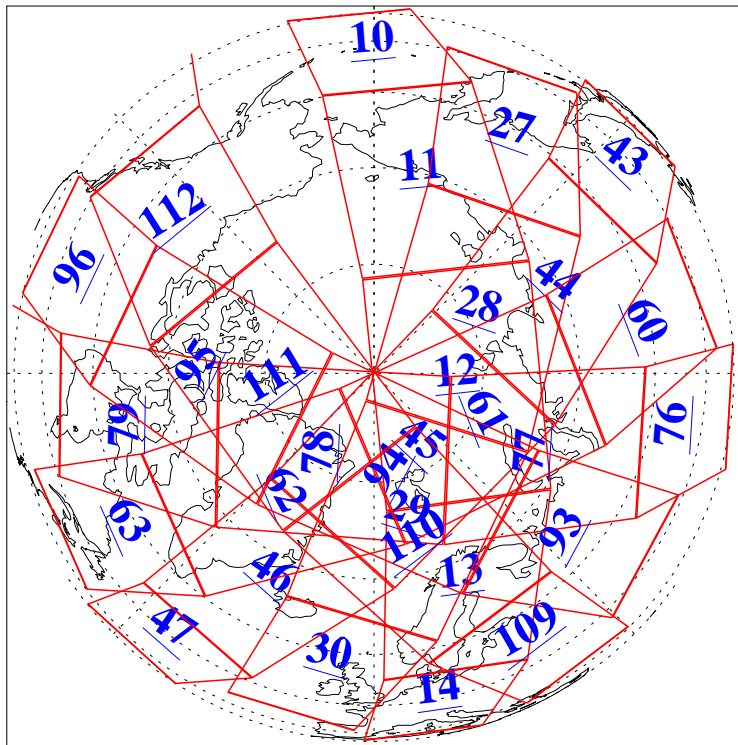

L1B Availability
AMSU Granules: 240
HSB Granules: 0
AIRS Granules: 240

16 Jun 2009
DoY 167
Aqua Day 2600
Granules: 1 to 120

Granules: 121 to 240

Legend: AMSU Available, HSB Available, AIRS Available

L1B Availability
AMSU Granules: 240
HSB Granules: 0
AIRS Granules: 240

16 Jun 2009
DoY 167
Aqua Day 2600
Ascending Granules

Descending Granules

Legend: AMSU Available, HSB Available, AIRS Available

L1B Availability
 AMSU Granules: 240
 HSB Granules: 0
 AIRS Granules: 240

16 Jun 2009
 DoY 167
 Aqua Day 2600

Northern Hemisphere Granules

Southern Hemisphere Granules

Legend: AMSU Available, HSB Available, AIRS Available