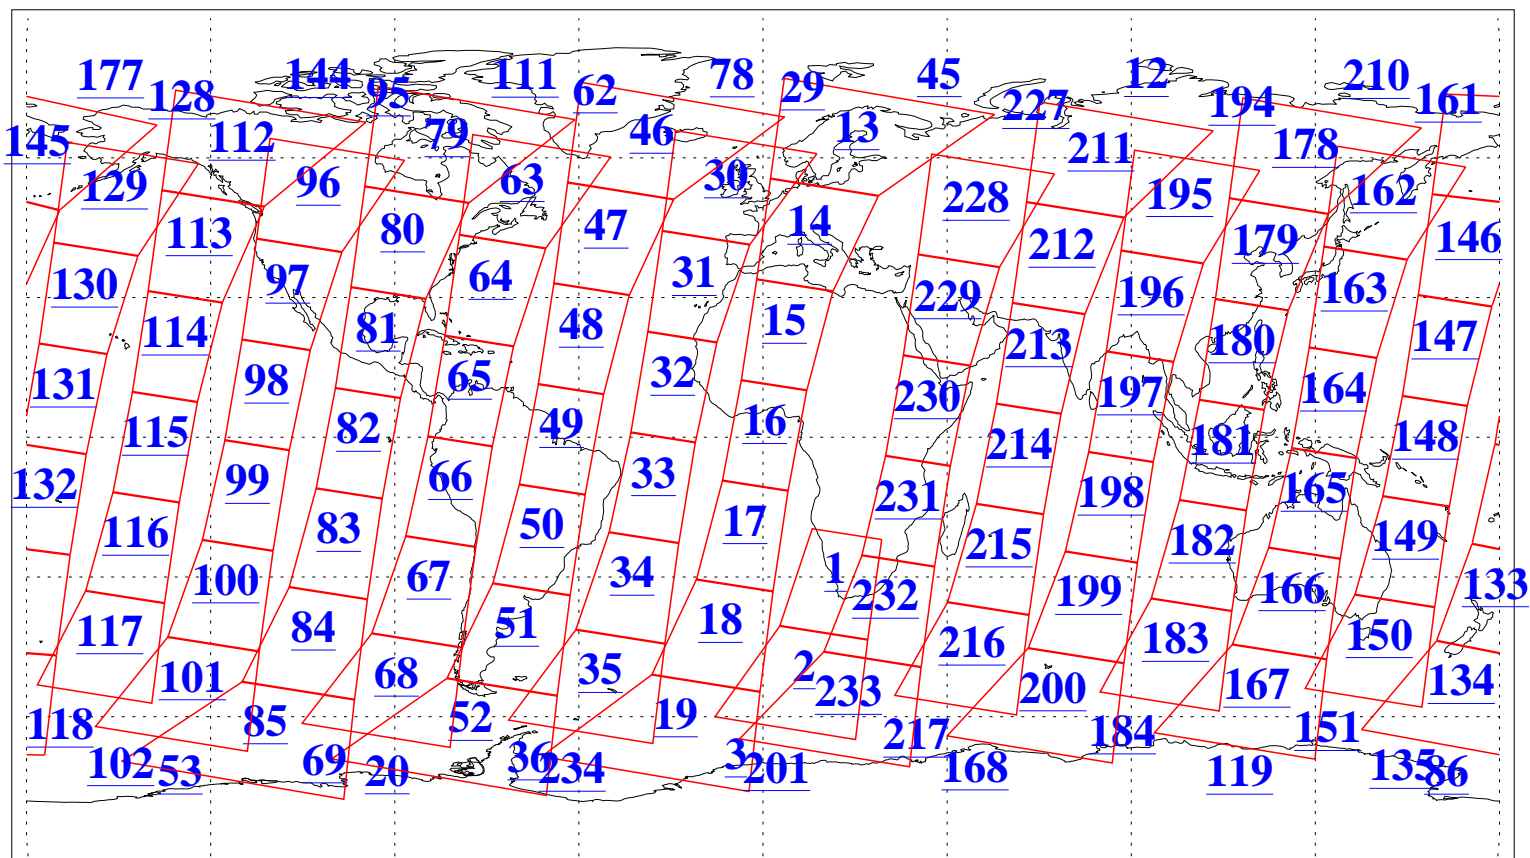

L1B Availability
AMSU Granules: 240
HSB Granules: 0
AIRS Granules: 240

16 Jun 2009
DoY 167
Aqua Day 2600
Granules: 1 to 120

Granules: 121 to 240

Legend: AMSU Available, HSB Available, AIRS Available

L1B Availability
AMSU Granules: 240
HSB Granules: 0
AIRS Granules: 240

16 Jun 2009
DoY 167
Aqua Day 2600
Ascending Granules

Descending Granules

Legend: AMSU Available, HSB Available, AIRS Available

L1B Availability
 AMSU Granules: 240
 HSB Granules: 0
 AIRS Granules: 240

16 Jun 2009
 DoY 167
 Aqua Day 2600

Northern Hemisphere Granules

Southern Hemisphere Granules

Legend: AMSU Available, HSB Available, AIRS Available