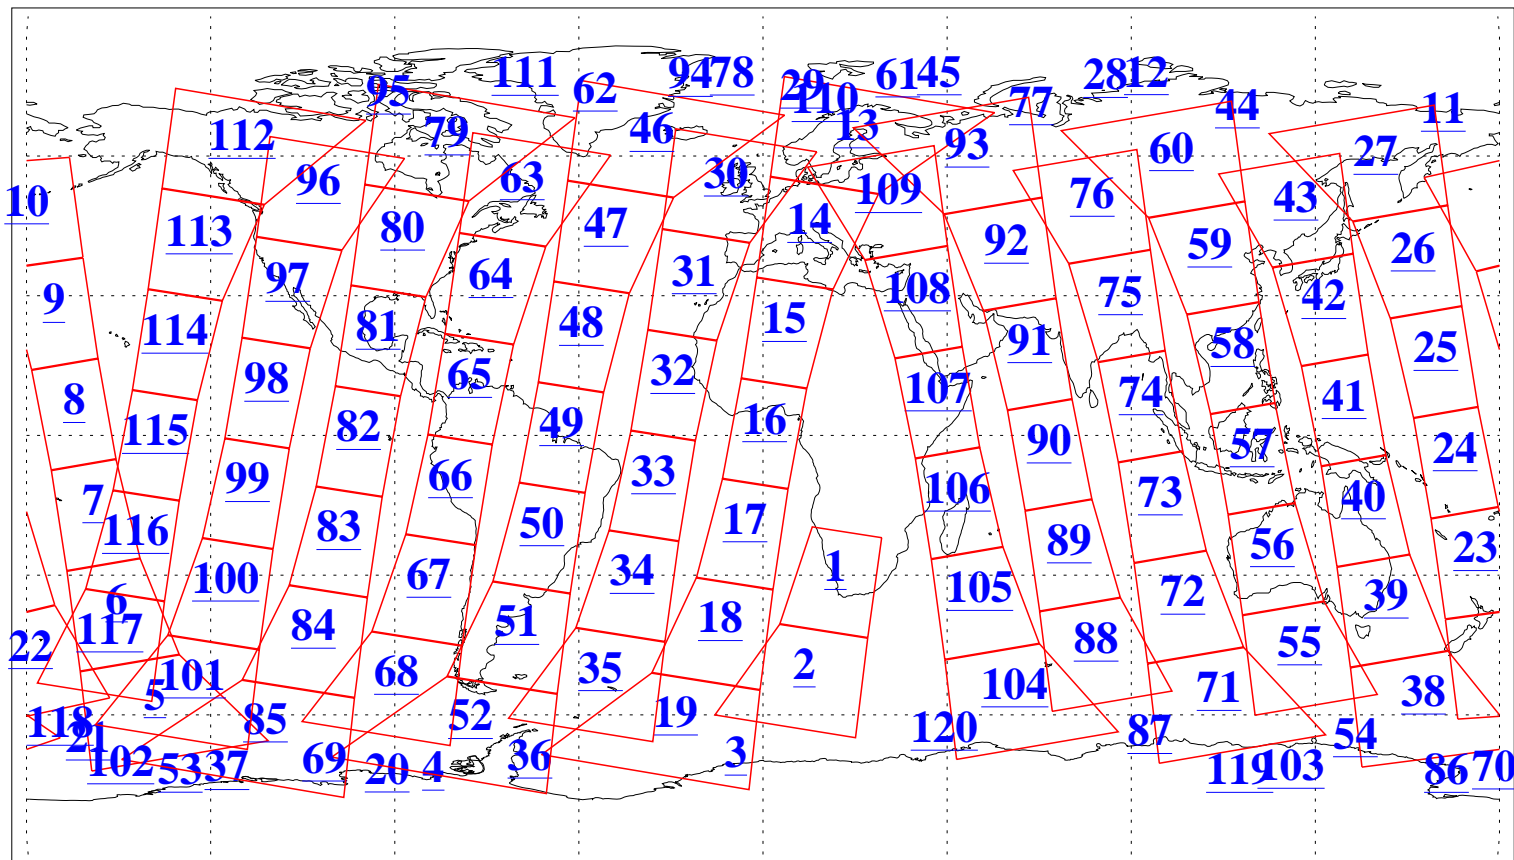

L1B Availability
AMSU Granules: 240
HSB Granules: 0
AIRS Granules: 240

16 Jun 2009
DoY 167
Aqua Day 2600
Granules: 1 to 120

Granules: 121 to 240

Legend: AMSU Available, HSB Available, AIRS Available

L1B Availability
AMSU Granules: 240
HSB Granules: 0
AIRS Granules: 240

16 Jun 2009
DoY 167
Aqua Day 2600
Ascending Granules

Descending Granules

Legend: AMSU Available, HSB Available, AIRS Available

L1B Availability
 AMSU Granules: 240
 HSB Granules: 0
 AIRS Granules: 240

16 Jun 2009
 DoY 167
 Aqua Day 2600

Northern Hemisphere Granules

Southern Hemisphere Granules

Legend: AMSU Available, HSB Available, AIRS Available