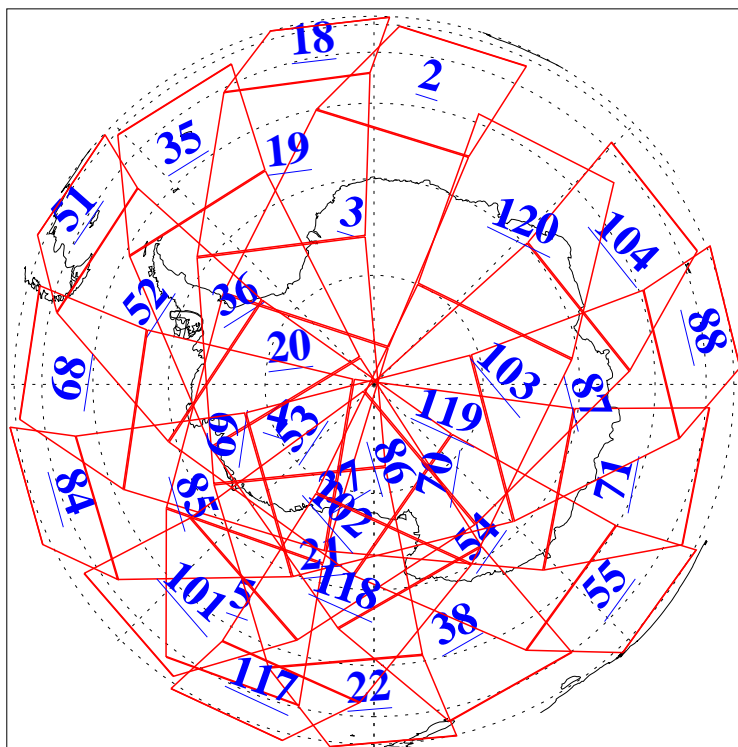

L1B Availability
AMSU Granules: 240
HSB Granules: 0
AIRS Granules: 240

16 Jun 2009
DoY 167
Aqua Day 2600
Granules: 1 to 120

Granules: 121 to 240

Legend: AMSU Available, HSB Available, AIRS Available

L1B Availability
AMSU Granules: 240
HSB Granules: 0
AIRS Granules: 240

16 Jun 2009
DoY 167
Aqua Day 2600
Ascending Granules

Descending Granules

Legend: AMSU Available, HSB Available, AIRS Available

L1B Availability
 AMSU Granules: 240
 HSB Granules: 0
 AIRS Granules: 240

16 Jun 2009
 DoY 167
 Aqua Day 2600

Northern Hemisphere Granules

Southern Hemisphere Granules

Legend: AMSU Available, HSB Available, AIRS Available