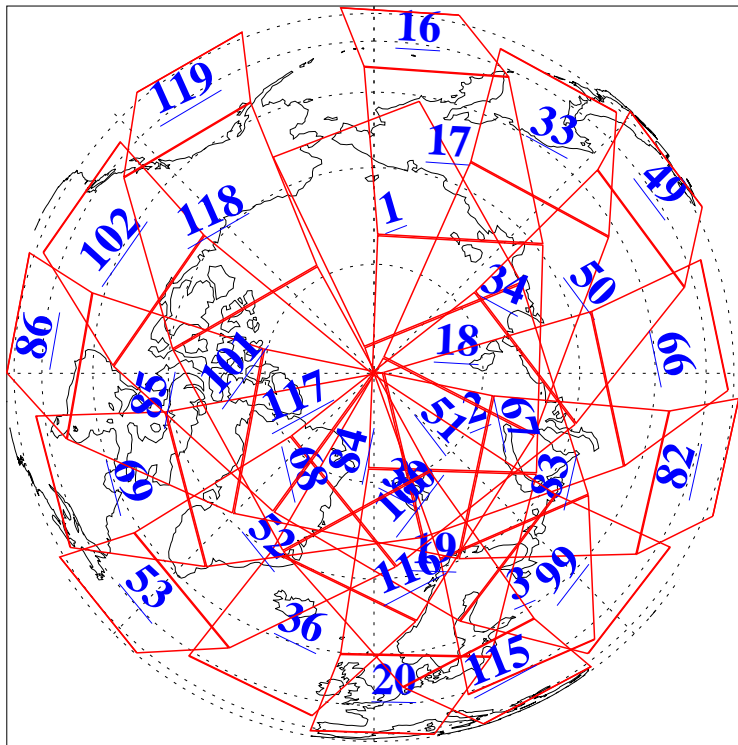

L1B Availability
AMSU Granules: 240
HSB Granules: 0
AIRS Granules: 240

10 Jun 2009
DoY 161
Aqua Day 2594
Granules: 1 to 120

Granules: 121 to 240

Legend: AMSU Available, HSB Available, AIRS Available

L1B Availability
AMSU Granules: 240
HSB Granules: 0
AIRS Granules: 240

10 Jun 2009
DoY 161
Aqua Day 2594
Ascending Granules

Descending Granules

Legend: AMSU Available, HSB Available, AIRS Available

L1B Availability
AMSU Granules: 240
HSB Granules: 0
AIRS Granules: 240

10 Jun 2009
DoY 161
Aqua Day 2594

Northern Hemisphere Granules

Southern Hemisphere Granules

Legend: AMSU Available, HSB Available, AIRS Available