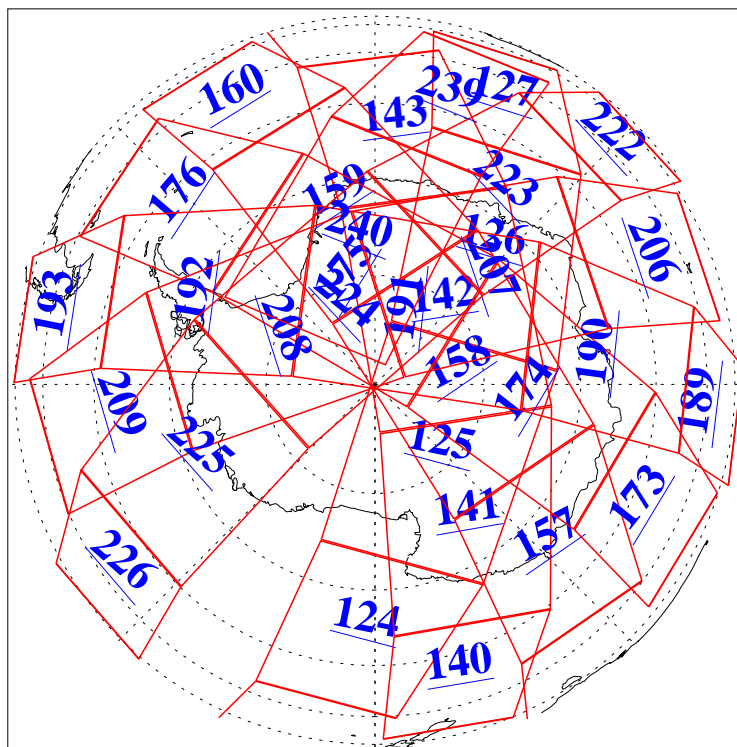

L1B Availability
AMSU Granules: 240
HSB Granules: 0
AIRS Granules: 240

10 Jun 2009
DoY 161
Aqua Day 2594
Granules: 1 to 120

Granules: 121 to 240

Legend: AMSU Available, HSB Available, AIRS Available

L1B Availability
AMSU Granules: 240
HSB Granules: 0
AIRS Granules: 240

10 Jun 2009
DoY 161
Aqua Day 2594
Ascending Granules

Descending Granules

Legend: AMSU Available, HSB Available, AIRS Available

L1B Availability
AMSU Granules: 240
HSB Granules: 0
AIRS Granules: 240

10 Jun 2009
DoY 161
Aqua Day 2594

Northern Hemisphere Granules

Southern Hemisphere Granules

Legend: AMSU Available, HSB Available, AIRS Available