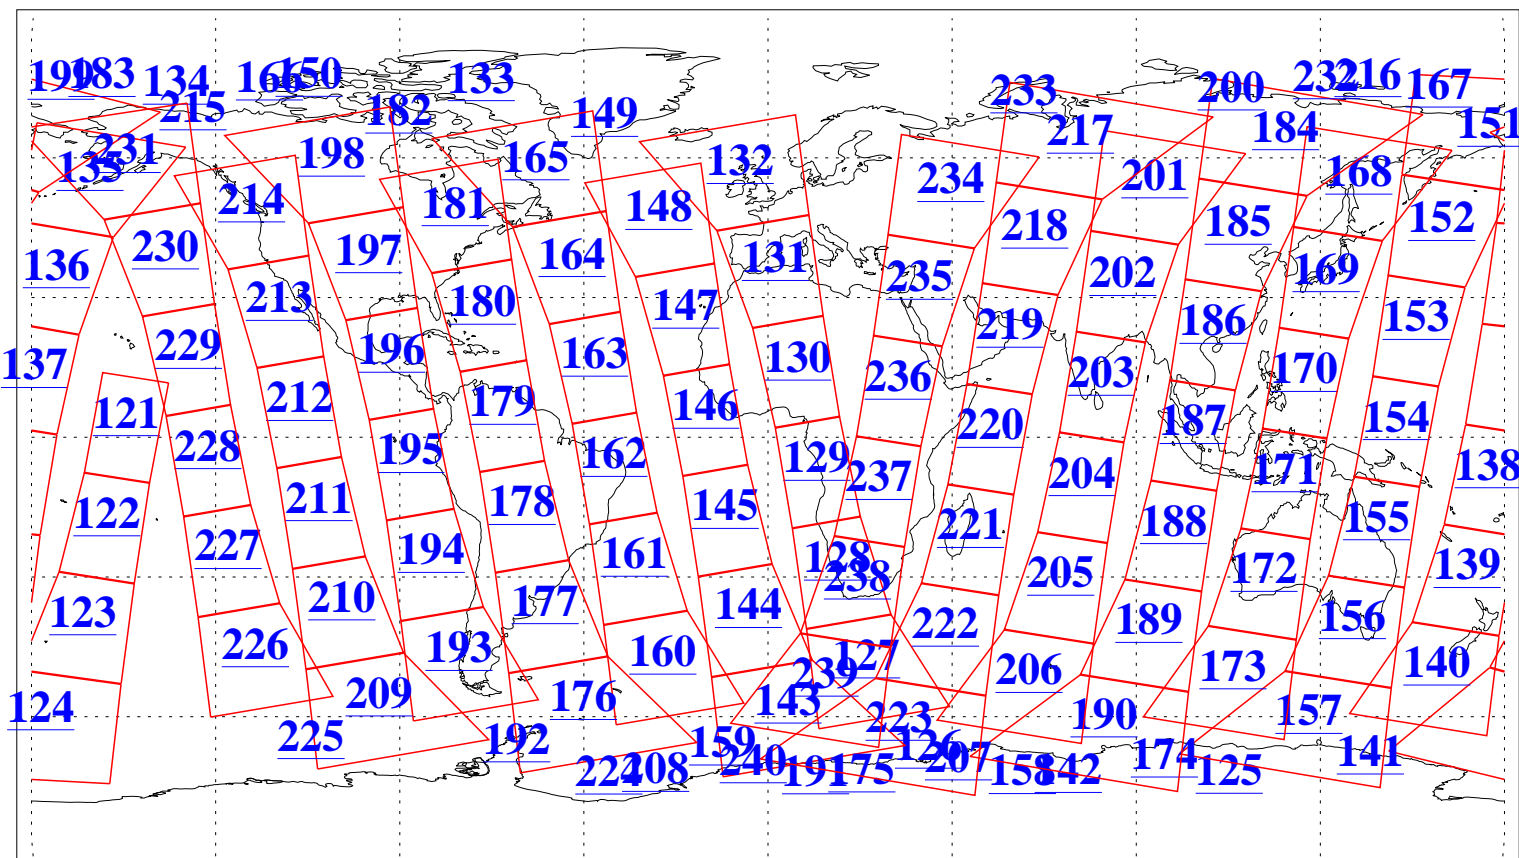

L1B Availability
AMSU Granules: 240
HSB Granules: 0
AIRS Granules: 240

10 Jun 2009
DoY 161
Aqua Day 2594
Granules: 1 to 120

Granules: 121 to 240

Legend: AMSU Available, HSB Available, AIRS Available

L1B Availability
AMSU Granules: 240
HSB Granules: 0
AIRS Granules: 240

10 Jun 2009
DoY 161
Aqua Day 2594
Ascending Granules

Descending Granules

Legend: AMSU Available, HSB Available, AIRS Available

L1B Availability
AMSU Granules: 240
HSB Granules: 0
AIRS Granules: 240

10 Jun 2009
DoY 161
Aqua Day 2594

Northern Hemisphere Granules

Southern Hemisphere Granules

Legend: AMSU Available, HSB Available, AIRS Available