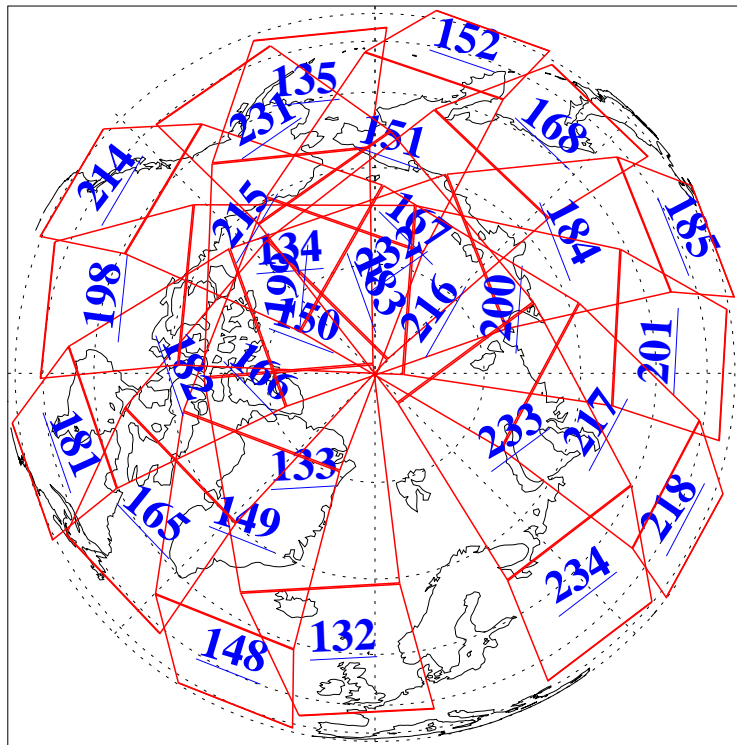

L1B Availability
AMSU Granules: 240
HSB Granules: 0
AIRS Granules: 240

10 Jun 2009
DoY 161
Aqua Day 2594
Granules: 1 to 120

Granules: 121 to 240

Legend: AMSU Available, HSB Available, AIRS Available

L1B Availability
AMSU Granules: 240
HSB Granules: 0
AIRS Granules: 240

10 Jun 2009
DoY 161
Aqua Day 2594
Ascending Granules

Descending Granules

Legend: AMSU Available, HSB Available, AIRS Available

L1B Availability
AMSU Granules: 240
HSB Granules: 0
AIRS Granules: 240

10 Jun 2009
DoY 161
Aqua Day 2594

Northern Hemisphere Granules

Southern Hemisphere Granules

Legend: AMSU Available, HSB Available, AIRS Available