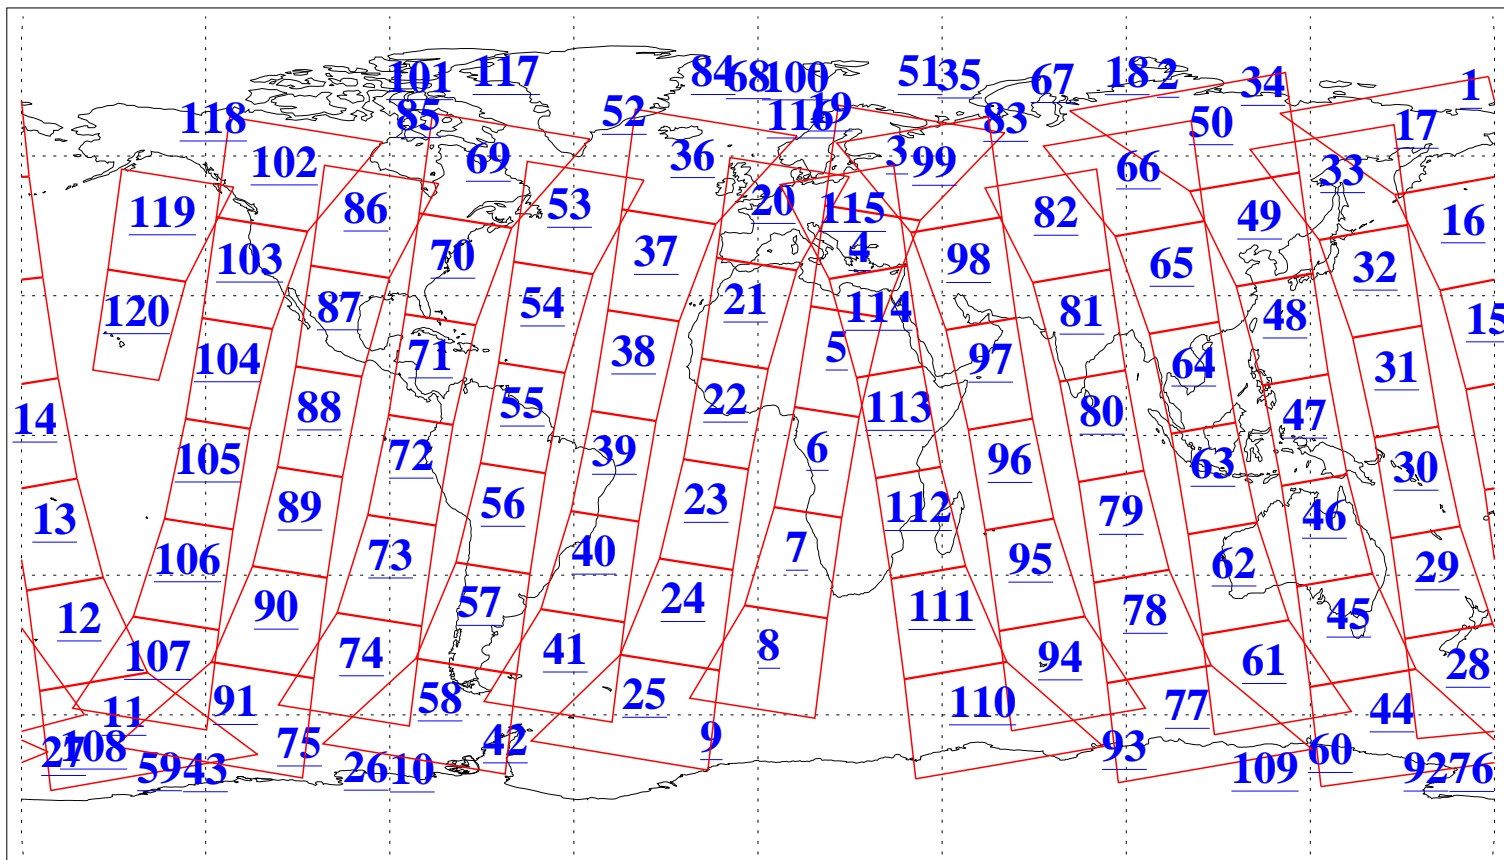

L1B Availability
AMSU Granules: 240
HSB Granules: 0
AIRS Granules: 240

10 Jun 2009
DoY 161
Aqua Day 2594
Granules: 1 to 120

Granules: 121 to 240

Legend: AMSU Available, HSB Available, AIRS Available

L1B Availability
AMSU Granules: 240
HSB Granules: 0
AIRS Granules: 240

10 Jun 2009
DoY 161
Aqua Day 2594
Ascending Granules

Descending Granules

Legend: AMSU Available, HSB Available, AIRS Available

L1B Availability
AMSU Granules: 240
HSB Granules: 0
AIRS Granules: 240

10 Jun 2009
DoY 161
Aqua Day 2594

Northern Hemisphere Granules

Southern Hemisphere Granules

Legend: AMSU Available, HSB Available, AIRS Available