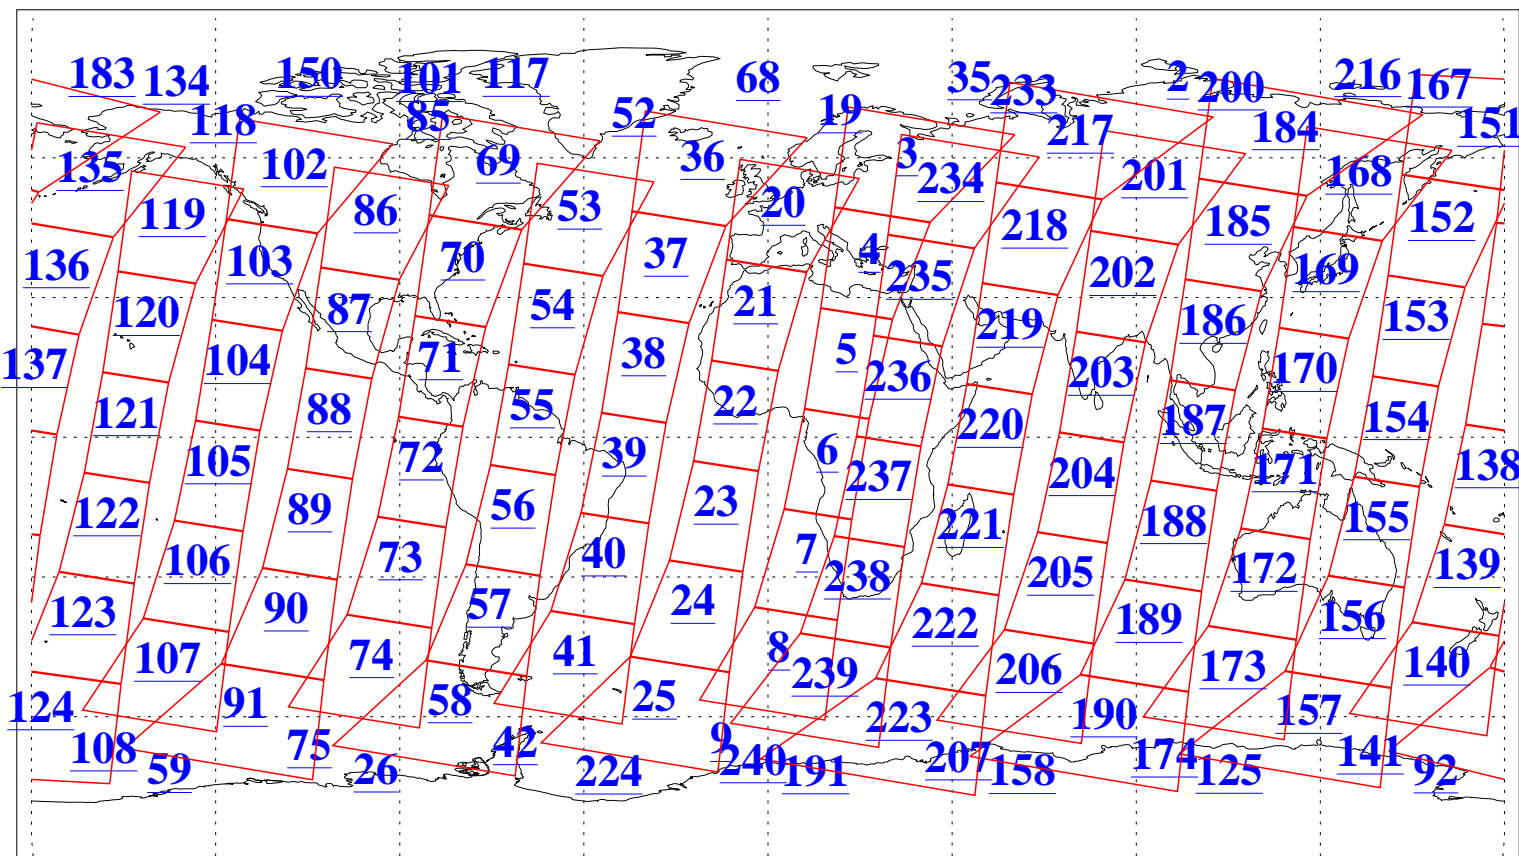

L1B Availability
AMSU Granules: 240
HSB Granules: 0
AIRS Granules: 240

10 Jun 2009
DoY 161
Aqua Day 2594
Granules: 1 to 120

Granules: 121 to 240

Legend: AMSU Available, HSB Available, AIRS Available

L1B Availability
AMSU Granules: 240
HSB Granules: 0
AIRS Granules: 240

10 Jun 2009
DoY 161
Aqua Day 2594
Ascending Granules

Descending Granules

Legend: AMSU Available, HSB Available, AIRS Available

L1B Availability
AMSU Granules: 240
HSB Granules: 0
AIRS Granules: 240

10 Jun 2009
DoY 161
Aqua Day 2594