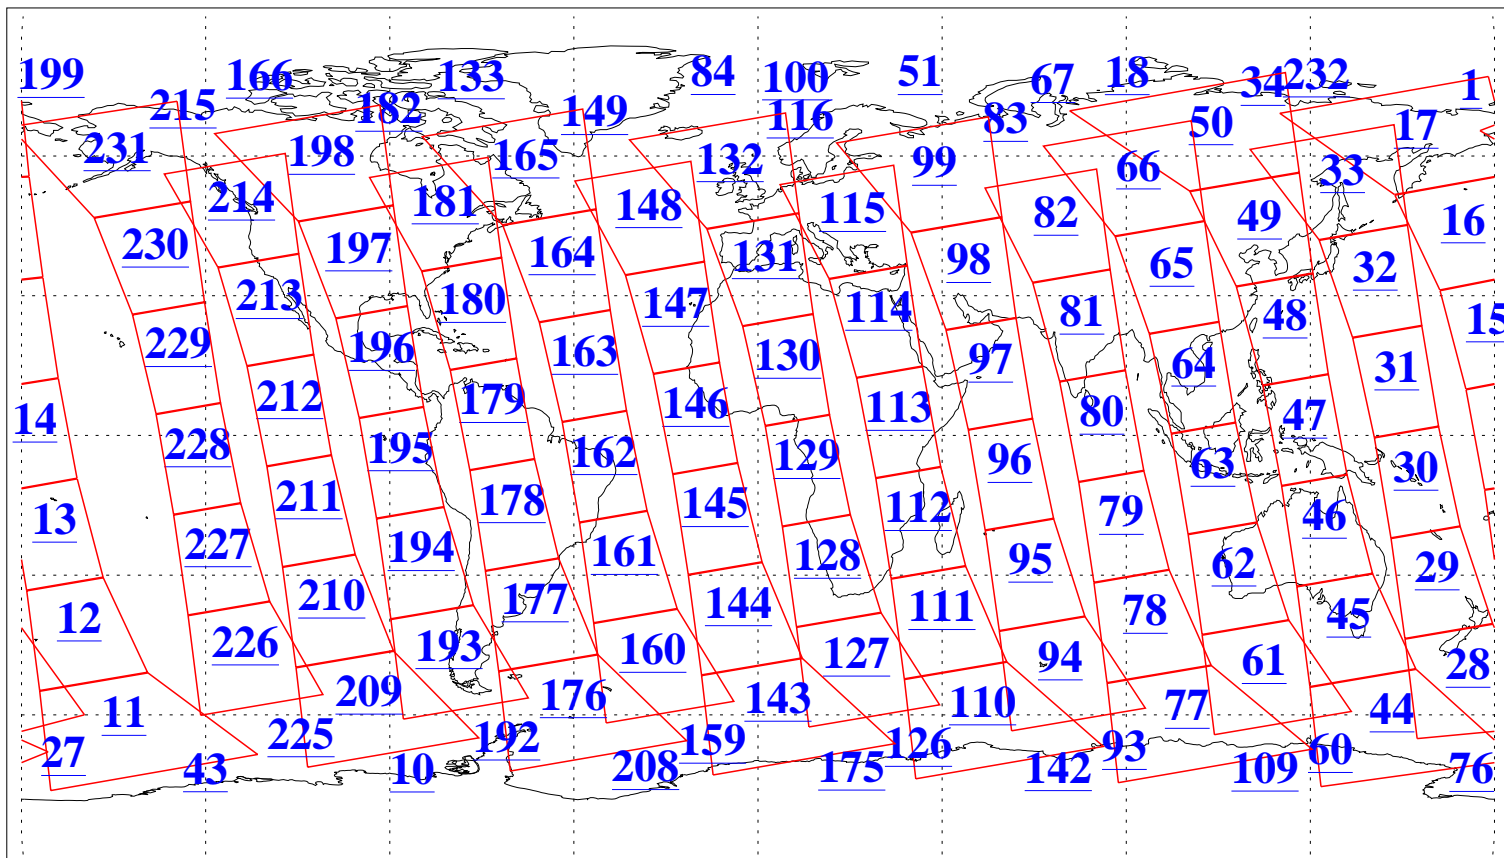

L1B Availability
AMSU Granules: 240
HSB Granules: 0
AIRS Granules: 240

10 Jun 2009
DoY 161
Aqua Day 2594
Granules: 1 to 120

Granules: 121 to 240

Legend: AMSU Available, HSB Available, AIRS Available

L1B Availability
AMSU Granules: 240
HSB Granules: 0
AIRS Granules: 240

10 Jun 2009
DoY 161
Aqua Day 2594
Ascending Granules

Descending Granules

Legend: AMSU Available, HSB Available, AIRS Available

L1B Availability
AMSU Granules: 240
HSB Granules: 0
AIRS Granules: 240

10 Jun 2009
DoY 161
Aqua Day 2594

Northern Hemisphere Granules

Southern Hemisphere Granules

Legend: AMSU Available, HSB Available, AIRS Available