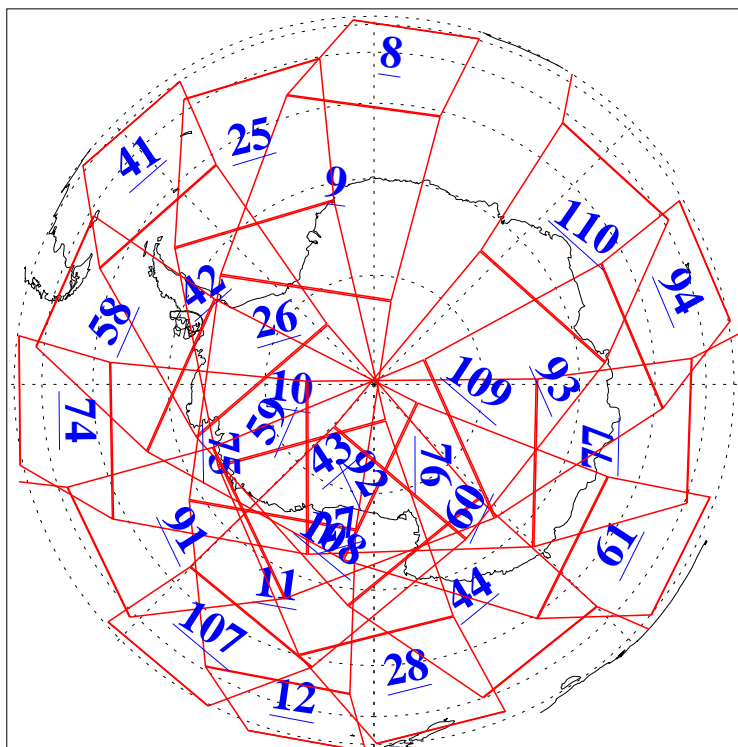

L1B Availability
AMSU Granules: 240
HSB Granules: 0
AIRS Granules: 240

10 Jun 2009
DoY 161
Aqua Day 2594
Granules: 1 to 120

Granules: 121 to 240

Legend: AMSU Available, HSB Available, AIRS Available

L1B Availability
AMSU Granules: 240
HSB Granules: 0
AIRS Granules: 240

10 Jun 2009
DoY 161
Aqua Day 2594
Ascending Granules

Descending Granules

Legend: AMSU Available, HSB Available, AIRS Available

L1B Availability
AMSU Granules: 240
HSB Granules: 0
AIRS Granules: 240

10 Jun 2009
DoY 161
Aqua Day 2594

Northern Hemisphere Granules

Southern Hemisphere Granules

Legend: AMSU Available, HSB Available, AIRS Available