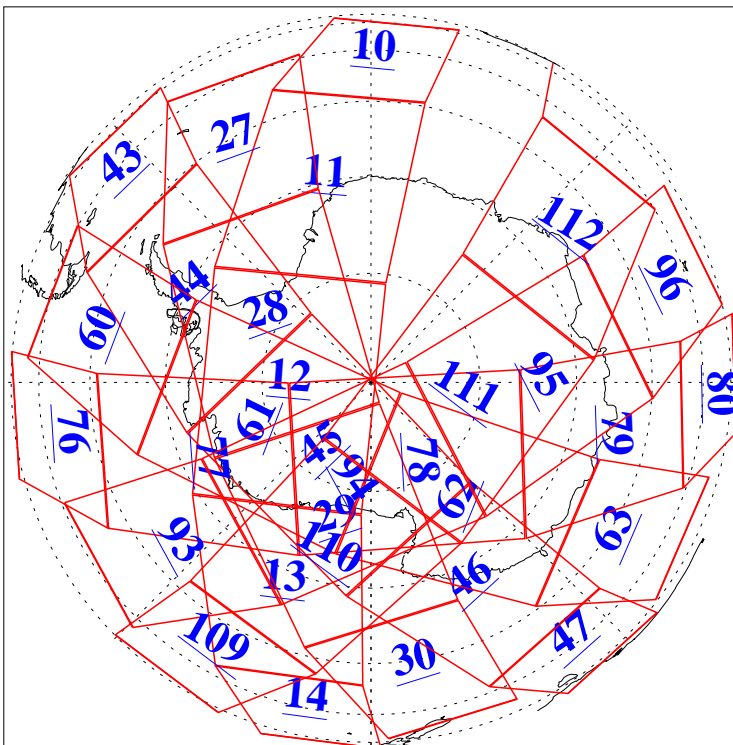

L1B Availability
AMSU Granules: 240
HSB Granules: 0
AIRS Granules: 240

8 Jun 2009
DoY 159
Aqua Day 2592
Granules: 1 to 120

Granules: 121 to 240

Legend: AMSU Available, HSB Available, AIRS Available

L1B Availability
AMSU Granules: 240
HSB Granules: 0
AIRS Granules: 240

8 Jun 2009
DoY 159
Aqua Day 2592

Ascending Granules

Descending Granules

Legend: AMSU Available, HSB Available, AIRS Available

L1B Availability
 AMSU Granules: 240
 HSB Granules: 0
 AIRS Granules: 240

8 Jun 2009
 DoY 159
 Aqua Day 2592

Northern Hemisphere Granules

Southern Hemisphere Granules

Legend: AMSU Available, HSB Available, AIRS Available