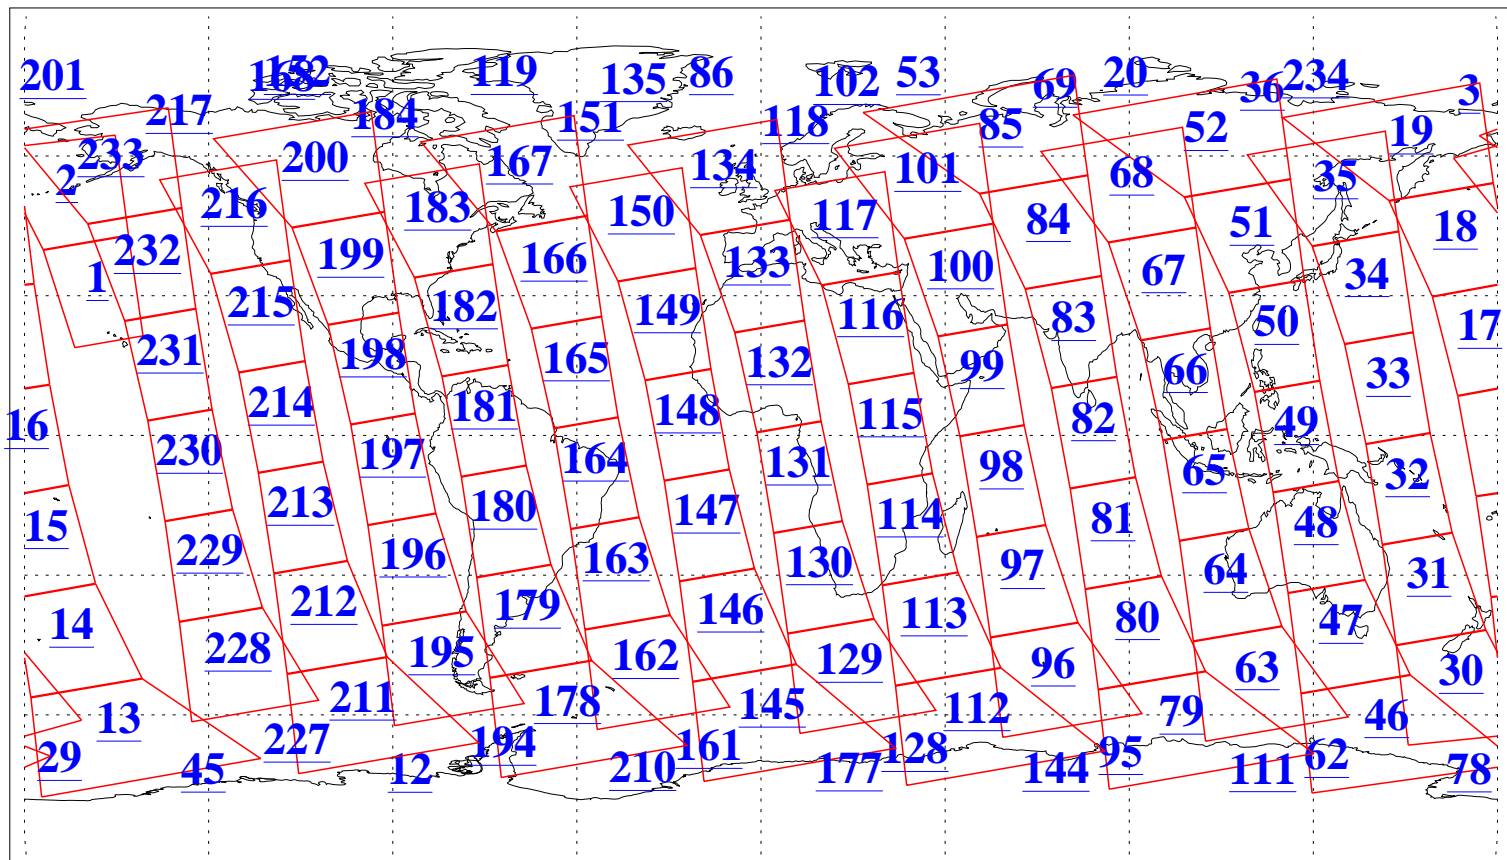

L1B Availability
AMSU Granules: 240
HSB Granules: 0
AIRS Granules: 240

8 Jun 2009
DoY 159
Aqua Day 2592
Granules: 1 to 120

Granules: 121 to 240

Legend: AMSU Available, HSB Available, AIRS Available

L1B Availability
AMSU Granules: 240
HSB Granules: 0
AIRS Granules: 240

8 Jun 2009
DoY 159
Aqua Day 2592

Ascending Granules

Descending Granules

Legend: AMSU Available, HSB Available, AIRS Available

L1B Availability
 AMSU Granules: 240
 HSB Granules: 0
 AIRS Granules: 240

8 Jun 2009
 DoY 159
 Aqua Day 2592

Northern Hemisphere Granules

Southern Hemisphere Granules

Legend: AMSU Available, HSB Available, AIRS Available