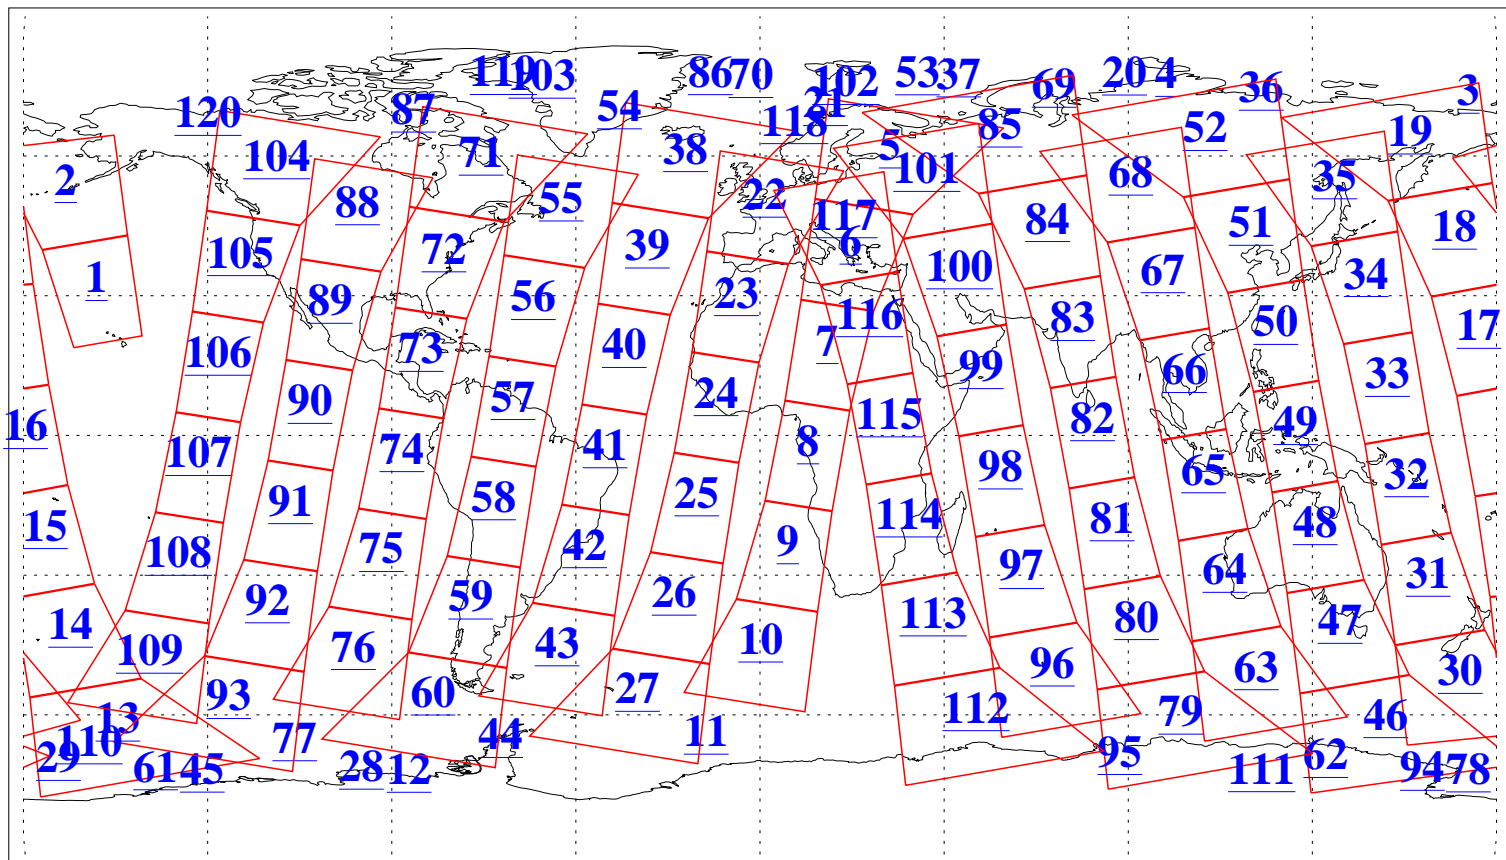

L1B Availability
AMSU Granules: 240
HSB Granules: 0
AIRS Granules: 240

8 Jun 2009
DoY 159
Aqua Day 2592
Granules: 1 to 120

Granules: 121 to 240

Legend: AMSU Available, HSB Available, AIRS Available

L1B Availability
AMSU Granules: 240
HSB Granules: 0
AIRS Granules: 240

8 Jun 2009
DoY 159
Aqua Day 2592

Ascending Granules

Descending Granules

Legend: AMSU Available, HSB Available, AIRS Available

L1B Availability
 AMSU Granules: 240
 HSB Granules: 0
 AIRS Granules: 240

8 Jun 2009
 DoY 159
 Aqua Day 2592

Northern Hemisphere Granules

Southern Hemisphere Granules

Legend: AMSU Available, HSB Available, AIRS Available