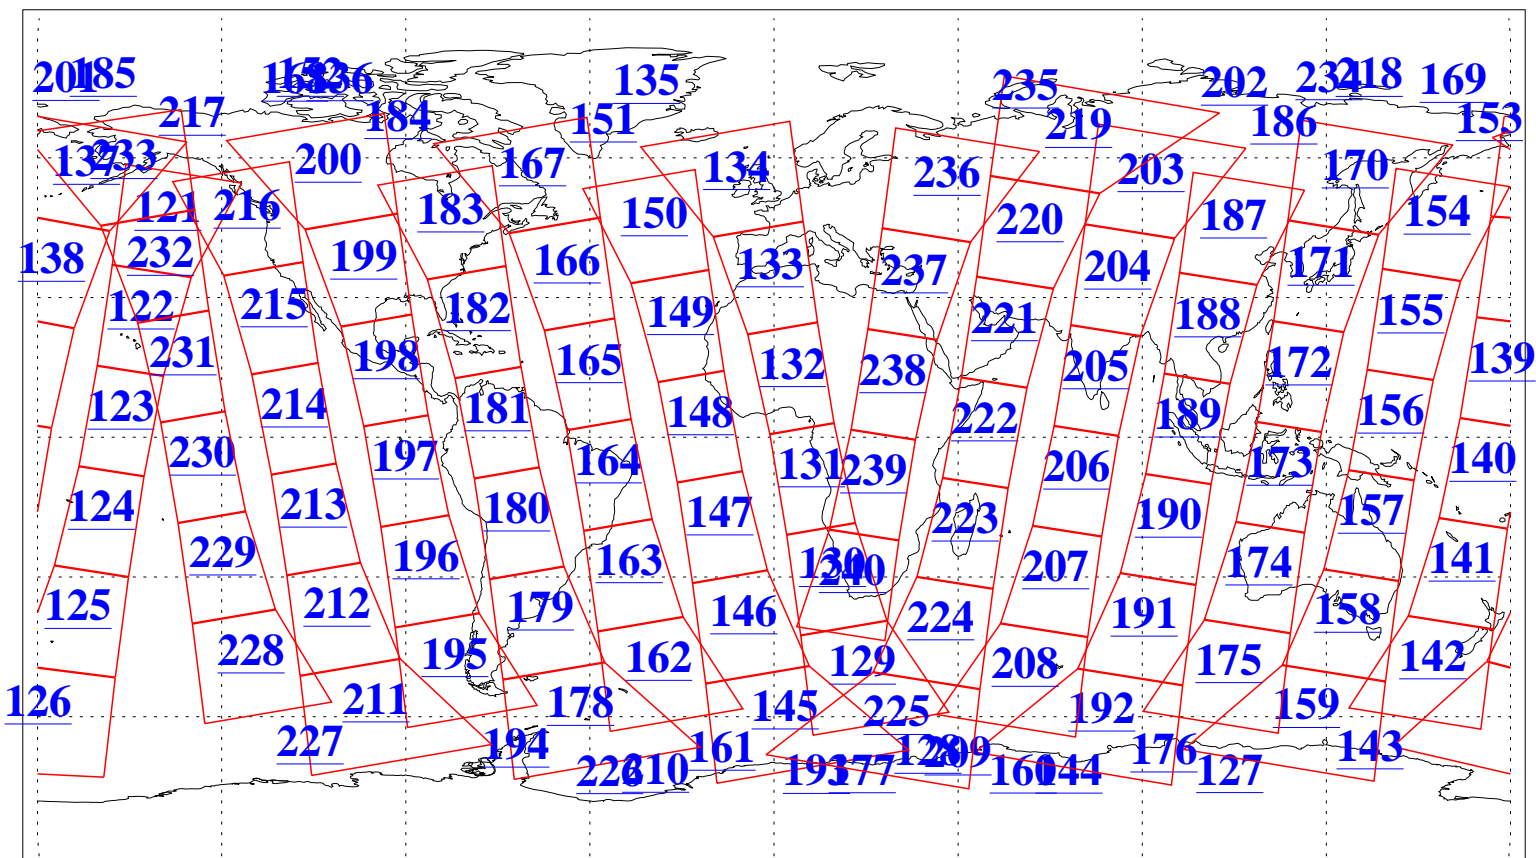

L1B Availability
AMSU Granules: 240
HSB Granules: 0
AIRS Granules: 240

8 Jun 2009
DoY 159
Aqua Day 2592
Granules: 1 to 120

Granules: 121 to 240

Legend: AMSU Available, HSB Available, AIRS Available

L1B Availability
AMSU Granules: 240
HSB Granules: 0
AIRS Granules: 240

8 Jun 2009
DoY 159
Aqua Day 2592

Ascending Granules

Descending Granules

Legend: AMSU Available, HSB Available, AIRS Available

L1B Availability
 AMSU Granules: 240
 HSB Granules: 0
 AIRS Granules: 240

8 Jun 2009
 DoY 159
 Aqua Day 2592