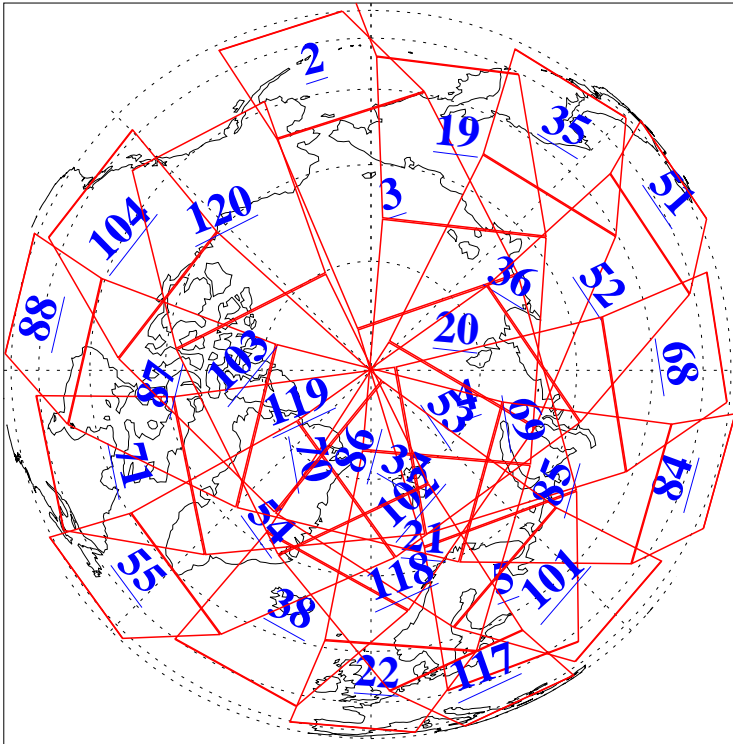

L1B Availability
AMSU Granules: 240
HSB Granules: 0
AIRS Granules: 240

8 Jun 2009
DoY 159
Aqua Day 2592
Granules: 1 to 120

Granules: 121 to 240

Legend: AMSU Available, HSB Available, AIRS Available

L1B Availability
AMSU Granules: 240
HSB Granules: 0
AIRS Granules: 240

8 Jun 2009
DoY 159
Aqua Day 2592

Ascending Granules

Descending Granules

Legend: AMSU Available, HSB Available, AIRS Available

L1B Availability
 AMSU Granules: 240
 HSB Granules: 0
 AIRS Granules: 240

8 Jun 2009
 DoY 159
 Aqua Day 2592

Northern Hemisphere Granules

Southern Hemisphere Granules

Legend: AMSU Available, HSB Available, AIRS Available