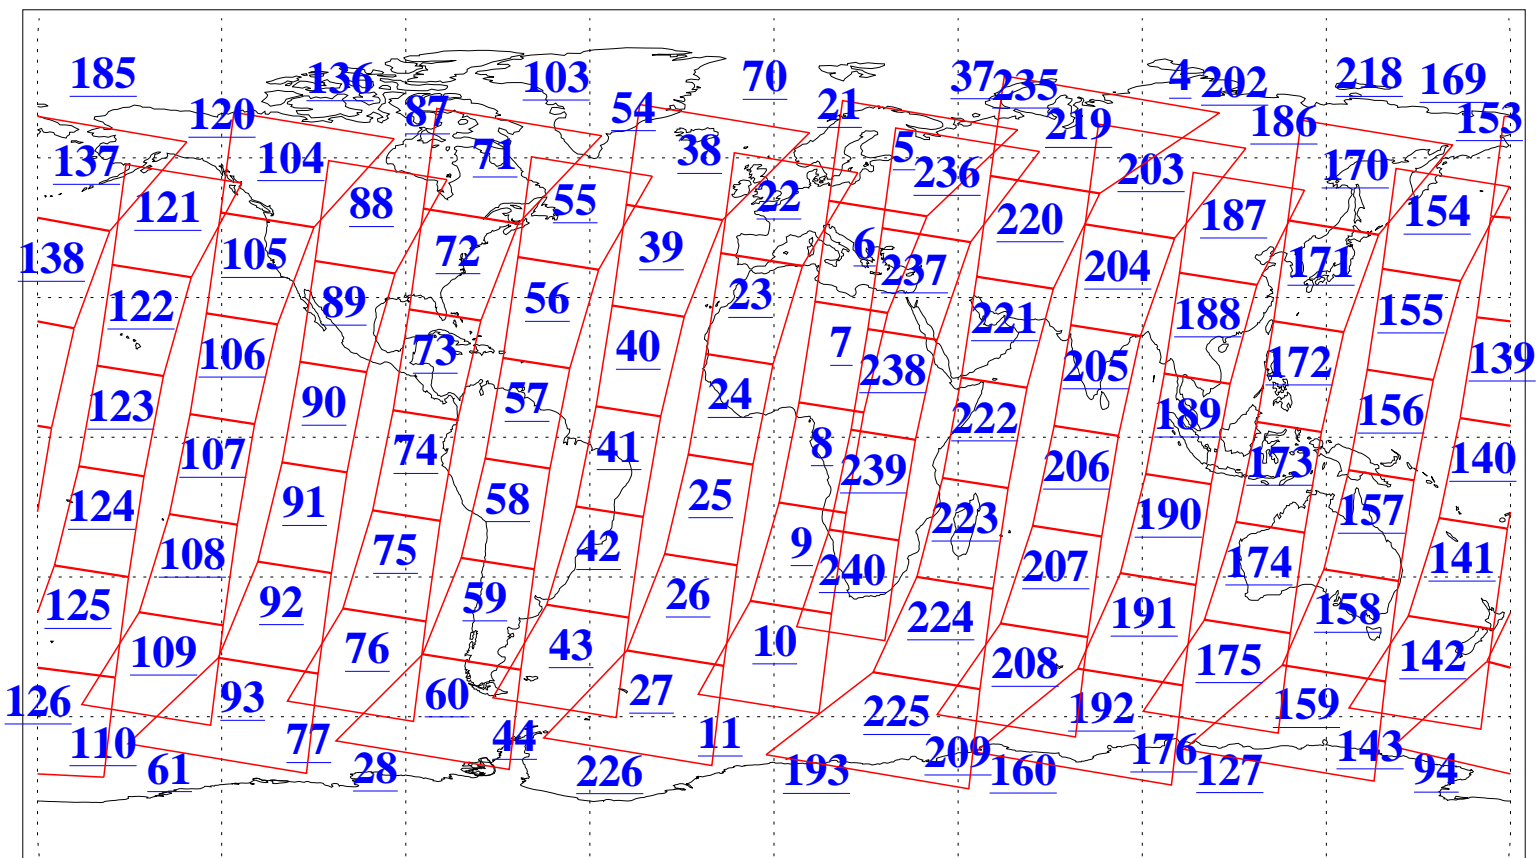

L1B Availability
AMSU Granules: 240
HSB Granules: 0
AIRS Granules: 240

8 Jun 2009
DoY 159
Aqua Day 2592
Granules: 1 to 120

Granules: 121 to 240

Legend: AMSU Available, HSB Available, AIRS Available

L1B Availability
AMSU Granules: 240
HSB Granules: 0
AIRS Granules: 240

8 Jun 2009
DoY 159
Aqua Day 2592

Ascending Granules

Descending Granules

Legend: AMSU Available, HSB Available, AIRS Available

L1B Availability
 AMSU Granules: 240
 HSB Granules: 0
 AIRS Granules: 240

8 Jun 2009
 DoY 159
 Aqua Day 2592

Northern Hemisphere Granules

Southern Hemisphere Granules

Legend: AMSU Available, HSB Available, AIRS Available