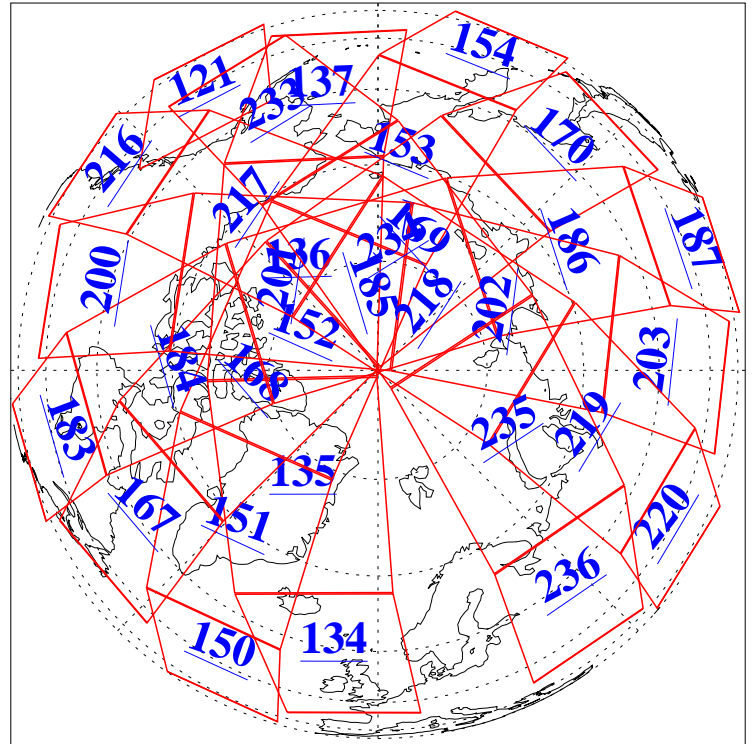

L1B Availability
AMSU Granules: 240
HSB Granules: 0
AIRS Granules: 240

8 Jun 2009
DoY 159
Aqua Day 2592
Granules: 1 to 120

Granules: 121 to 240

Legend: AMSU Available, HSB Available, AIRS Available

L1B Availability
AMSU Granules: 240
HSB Granules: 0
AIRS Granules: 240

8 Jun 2009
DoY 159
Aqua Day 2592

Ascending Granules

Descending Granules

Legend: AMSU Available, HSB Available, AIRS Available

L1B Availability
 AMSU Granules: 240
 HSB Granules: 0
 AIRS Granules: 240

8 Jun 2009
 DoY 159
 Aqua Day 2592

Northern Hemisphere Granules

Southern Hemisphere Granules

Legend: AMSU Available, HSB Available, AIRS Available