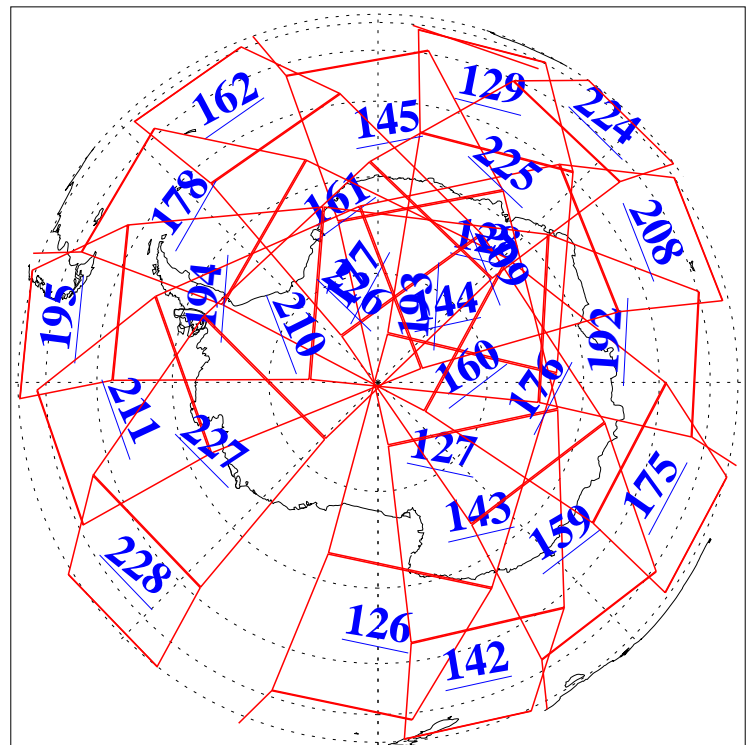

L1B Availability
AMSU Granules: 240
HSB Granules: 0
AIRS Granules: 240

8 Jun 2009
DoY 159
Aqua Day 2592
Granules: 1 to 120

Granules: 121 to 240

Legend: AMSU Available, HSB Available, AIRS Available

L1B Availability
AMSU Granules: 240
HSB Granules: 0
AIRS Granules: 240

8 Jun 2009
DoY 159
Aqua Day 2592

Ascending Granules

Descending Granules

Legend: AMSU Available, HSB Available, AIRS Available

L1B Availability
 AMSU Granules: 240
 HSB Granules: 0
 AIRS Granules: 240

8 Jun 2009
 DoY 159
 Aqua Day 2592

Northern Hemisphere Granules

Southern Hemisphere Granules

Legend: AMSU Available, HSB Available, AIRS Available