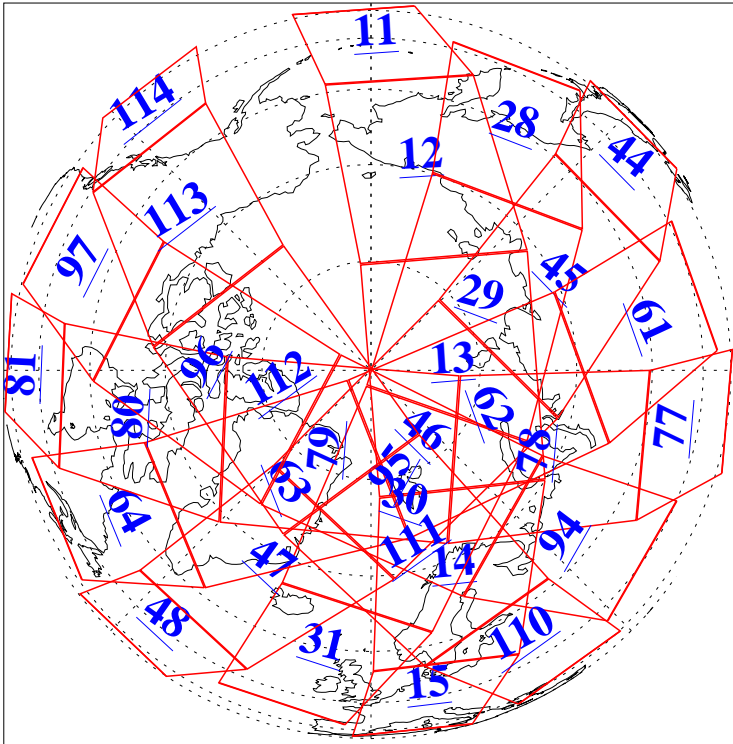

L1B Availability
AMSU Granules: 240
HSB Granules: 0
AIRS Granules: 240

7 Jun 2009
DoY 158
Aqua Day 2591
Granules: 1 to 120

Granules: 121 to 240

Legend: AMSU Available, HSB Available, AIRS Available

L1B Availability
AMSU Granules: 240
HSB Granules: 0
AIRS Granules: 240

7 Jun 2009
DoY 158
Aqua Day 2591
Ascending Granules

Descending Granules

Legend: AMSU Available, HSB Available, AIRS Available

L1B Availability
 AMSU Granules: 240
 HSB Granules: 0
 AIRS Granules: 240

7 Jun 2009
 DoY 158
 Aqua Day 2591

Northern Hemisphere Granules

Southern Hemisphere Granules

Legend: AMSU Available, HSB Available, AIRS Available