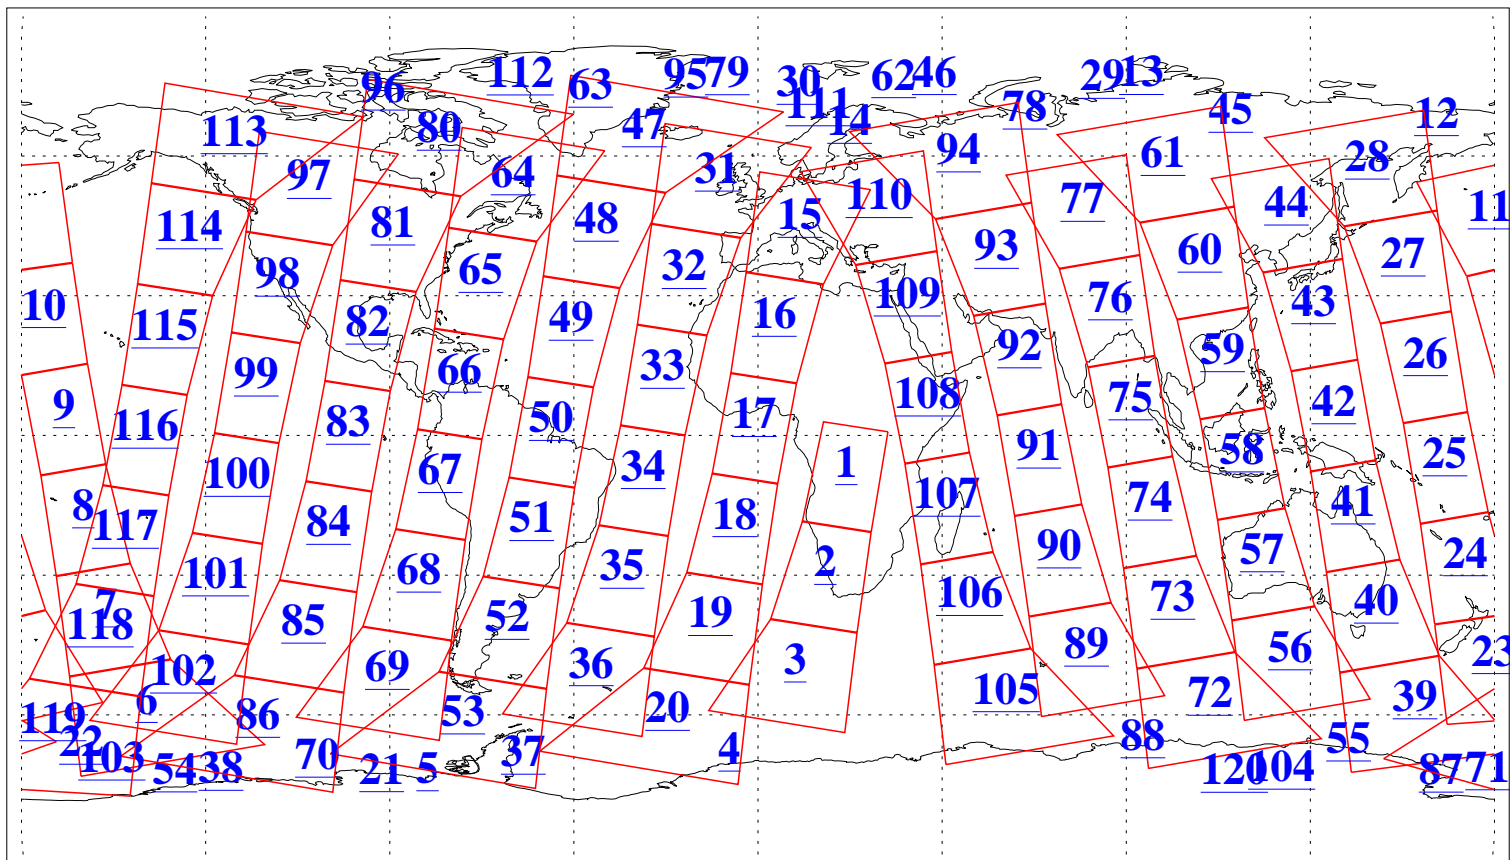

L1B Availability
AMSU Granules: 240
HSB Granules: 0
AIRS Granules: 240

7 Jun 2009
DoY 158
Aqua Day 2591
Granules: 1 to 120

Granules: 121 to 240

Legend: AMSU Available, HSB Available, AIRS Available

L1B Availability
AMSU Granules: 240
HSB Granules: 0
AIRS Granules: 240

7 Jun 2009
DoY 158
Aqua Day 2591
Ascending Granules

Descending Granules

Legend: AMSU Available, HSB Available, AIRS Available

L1B Availability
 AMSU Granules: 240
 HSB Granules: 0
 AIRS Granules: 240

7 Jun 2009
 DoY 158
 Aqua Day 2591

Northern Hemisphere Granules

Southern Hemisphere Granules

Legend: AMSU Available, HSB Available, AIRS Available