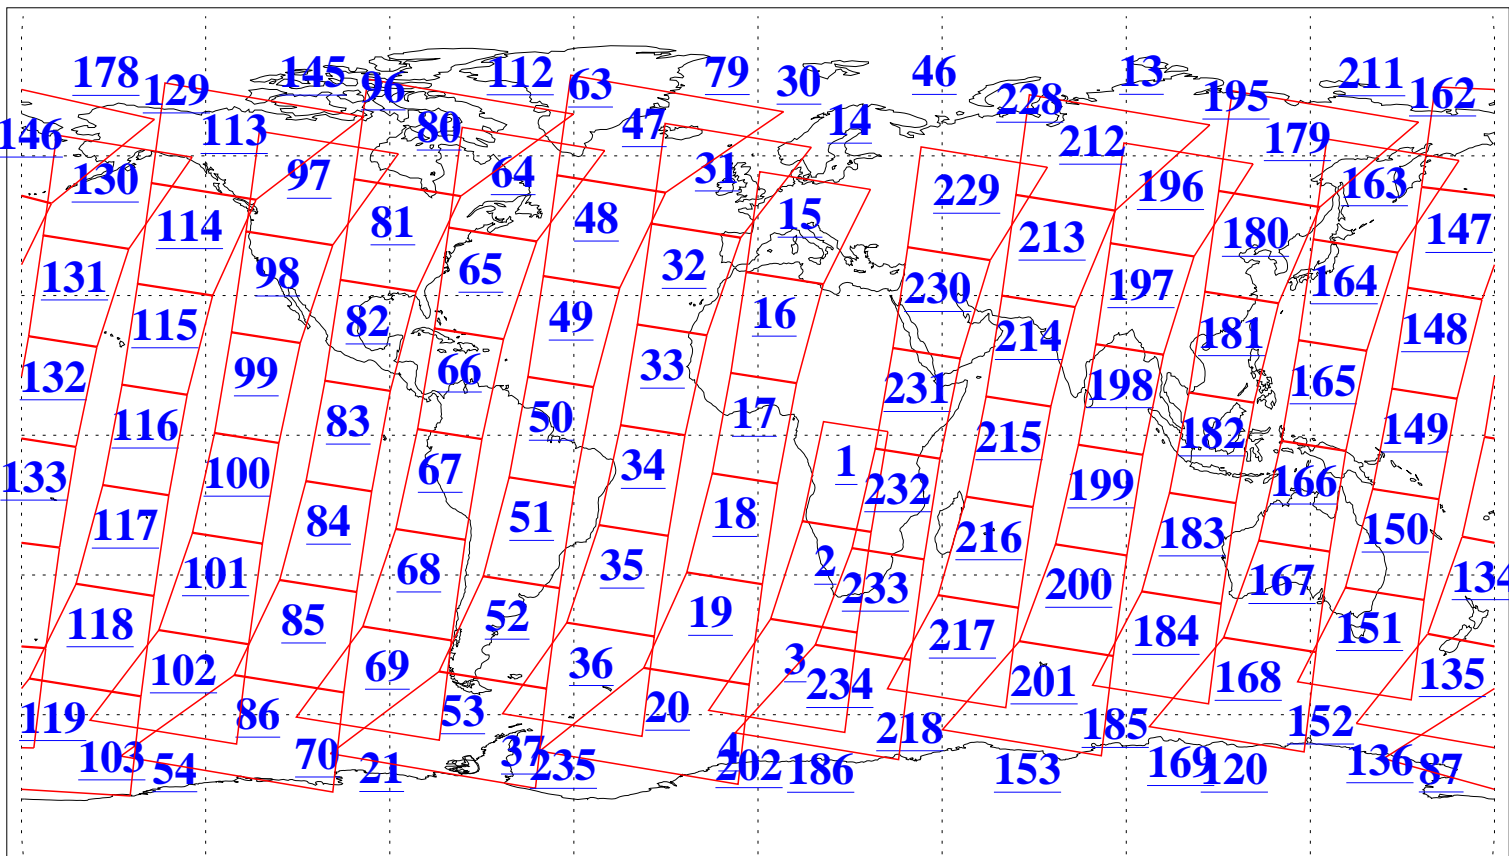

L1B Availability
AMSU Granules: 240
HSB Granules: 0
AIRS Granules: 240

7 Jun 2009
DoY 158
Aqua Day 2591
Granules: 1 to 120

Granules: 121 to 240

Legend: AMSU Available, HSB Available, AIRS Available

L1B Availability
AMSU Granules: 240
HSB Granules: 0
AIRS Granules: 240

7 Jun 2009
DoY 158
Aqua Day 2591
Ascending Granules

Descending Granules

Legend: AMSU Available, HSB Available, AIRS Available

L1B Availability
 AMSU Granules: 240
 HSB Granules: 0
 AIRS Granules: 240

7 Jun 2009
 DoY 158
 Aqua Day 2591