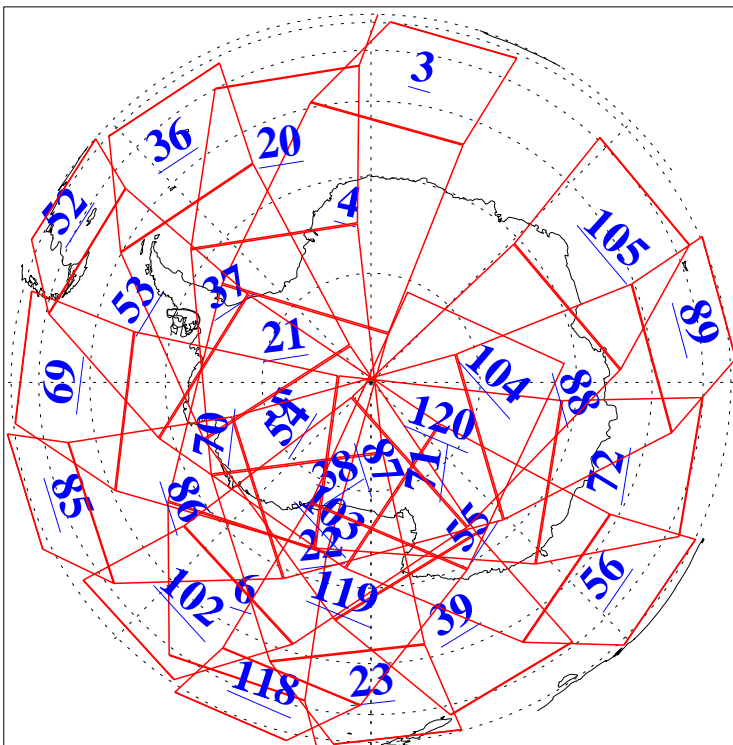

L1B Availability
AMSU Granules: 240
HSB Granules: 0
AIRS Granules: 240

7 Jun 2009
DoY 158
Aqua Day 2591
Granules: 1 to 120

Granules: 121 to 240

Legend: AMSU Available, HSB Available, AIRS Available

L1B Availability
AMSU Granules: 240
HSB Granules: 0
AIRS Granules: 240

7 Jun 2009
DoY 158
Aqua Day 2591
Ascending Granules

Descending Granules

Legend: AMSU Available, HSB Available, AIRS Available

L1B Availability
 AMSU Granules: 240
 HSB Granules: 0
 AIRS Granules: 240

7 Jun 2009
 DoY 158
 Aqua Day 2591

Northern Hemisphere Granules

Southern Hemisphere Granules

Legend: AMSU Available, HSB Available, AIRS Available