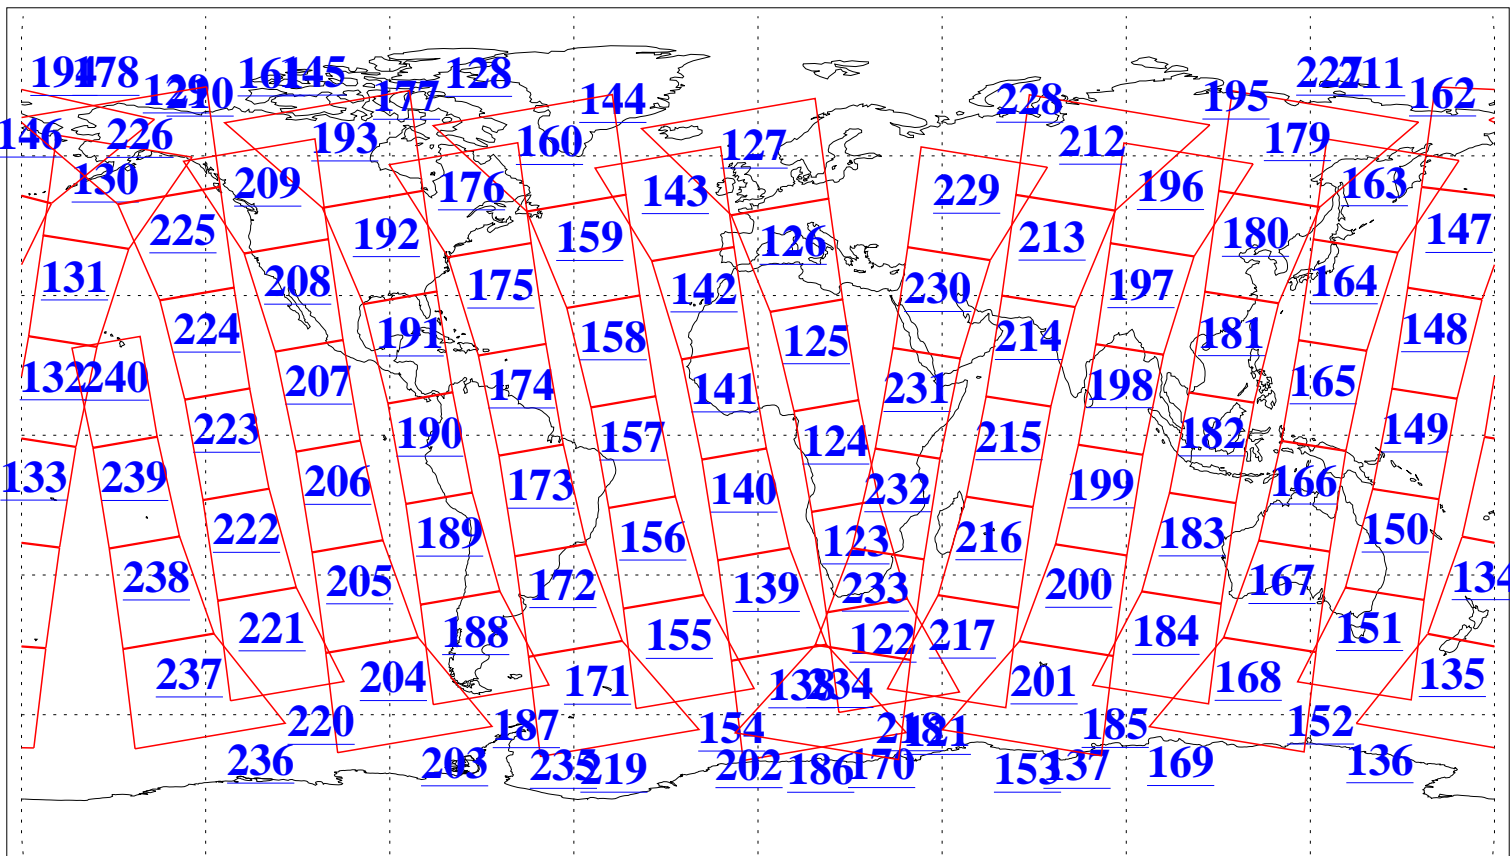

L1B Availability
AMSU Granules: 240
HSB Granules: 0
AIRS Granules: 240

7 Jun 2009
DoY 158
Aqua Day 2591
Granules: 1 to 120

Granules: 121 to 240

Legend: AMSU Available, HSB Available, AIRS Available

L1B Availability
AMSU Granules: 240
HSB Granules: 0
AIRS Granules: 240

7 Jun 2009
DoY 158
Aqua Day 2591
Ascending Granules

Descending Granules

Legend: AMSU Available, HSB Available, AIRS Available

L1B Availability
 AMSU Granules: 240
 HSB Granules: 0
 AIRS Granules: 240

7 Jun 2009
 DoY 158
 Aqua Day 2591

Northern Hemisphere Granules

Southern Hemisphere Granules

Legend: AMSU Available, HSB Available, AIRS Available