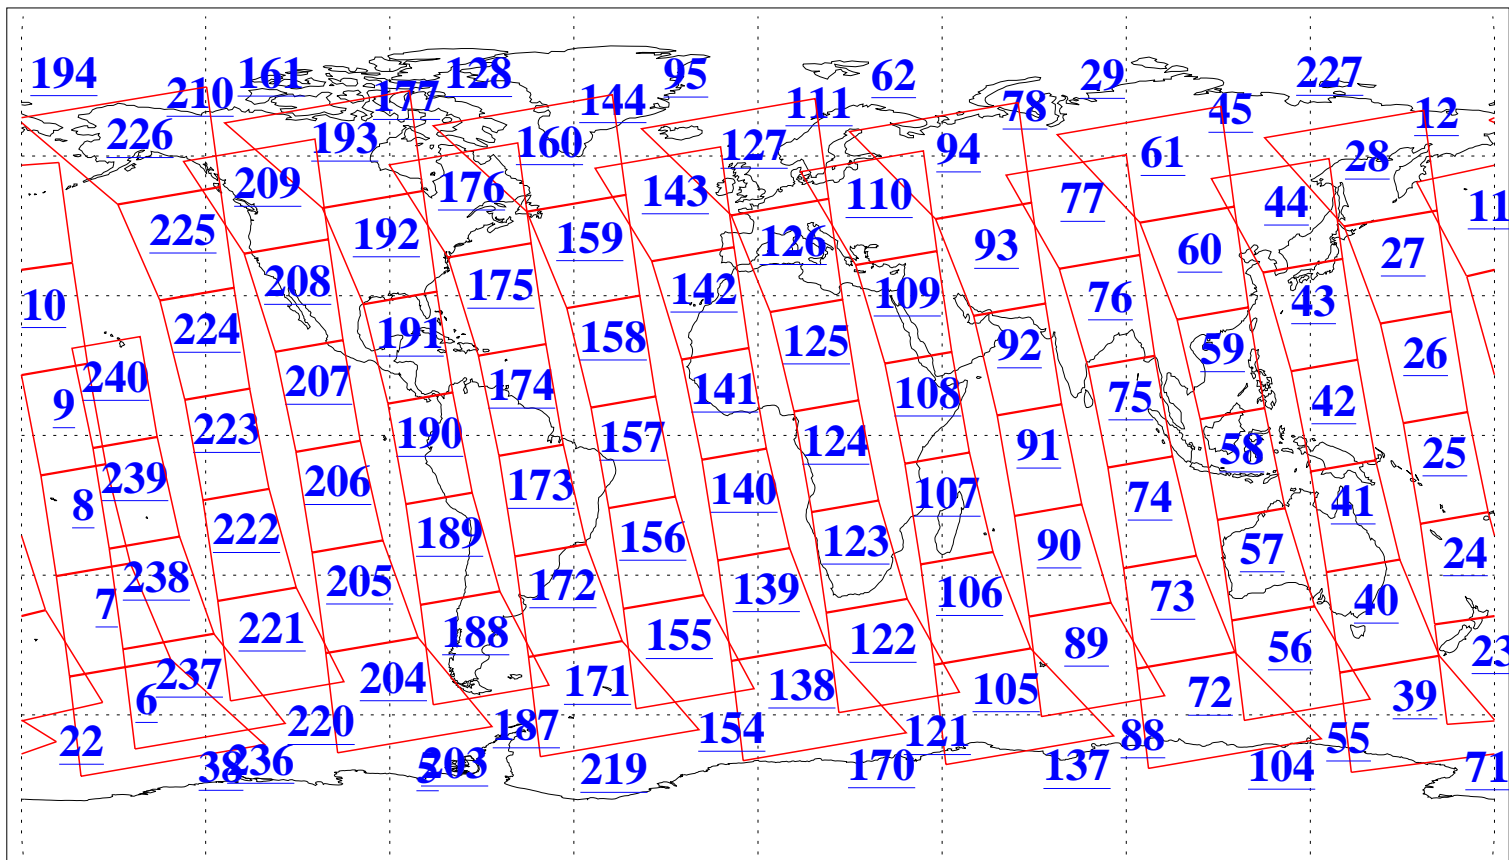

L1B Availability
AMSU Granules: 240
HSB Granules: 0
AIRS Granules: 240

7 Jun 2009
DoY 158
Aqua Day 2591
Granules: 1 to 120

Granules: 121 to 240

Legend: AMSU Available, HSB Available, AIRS Available

L1B Availability
AMSU Granules: 240
HSB Granules: 0
AIRS Granules: 240

7 Jun 2009
DoY 158
Aqua Day 2591
Ascending Granules

Descending Granules

Legend: AMSU Available, HSB Available, AIRS Available

L1B Availability
 AMSU Granules: 240
 HSB Granules: 0
 AIRS Granules: 240

7 Jun 2009
 DoY 158
 Aqua Day 2591

Northern Hemisphere Granules

Southern Hemisphere Granules

Legend: AMSU Available, HSB Available, AIRS Available