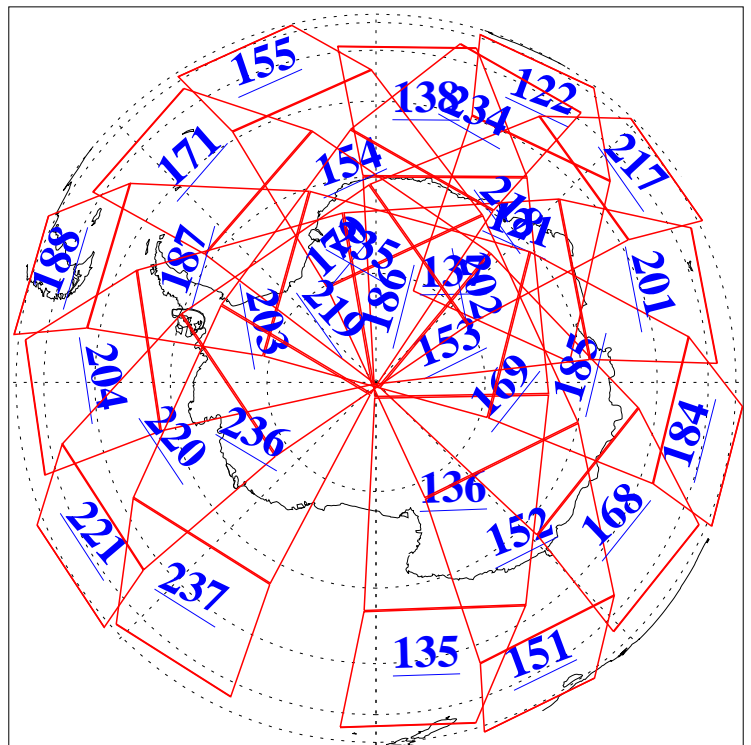

L1B Availability
AMSU Granules: 240
HSB Granules: 0
AIRS Granules: 240

7 Jun 2009
DoY 158
Aqua Day 2591
Granules: 1 to 120

Granules: 121 to 240

Legend: AMSU Available, HSB Available, AIRS Available

L1B Availability
AMSU Granules: 240
HSB Granules: 0
AIRS Granules: 240

7 Jun 2009
DoY 158
Aqua Day 2591
Ascending Granules

Descending Granules

Legend: AMSU Available, HSB Available, AIRS Available

L1B Availability
 AMSU Granules: 240
 HSB Granules: 0
 AIRS Granules: 240

7 Jun 2009
 DoY 158
 Aqua Day 2591

Northern Hemisphere Granules

Southern Hemisphere Granules

Legend: AMSU Available, HSB Available, AIRS Available