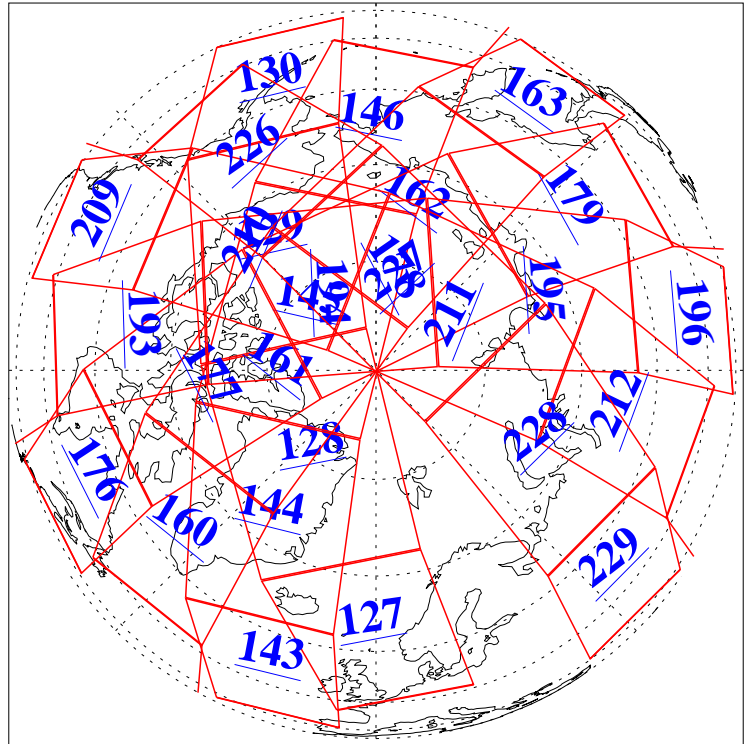

L1B Availability
AMSU Granules: 240
HSB Granules: 0
AIRS Granules: 240

7 Jun 2009
DoY 158
Aqua Day 2591
Granules: 1 to 120

Granules: 121 to 240

Legend: AMSU Available, HSB Available, AIRS Available

L1B Availability
AMSU Granules: 240
HSB Granules: 0
AIRS Granules: 240

7 Jun 2009
DoY 158
Aqua Day 2591
Ascending Granules

Descending Granules

Legend: AMSU Available, HSB Available, AIRS Available

L1B Availability
 AMSU Granules: 240
 HSB Granules: 0
 AIRS Granules: 240

7 Jun 2009
 DoY 158
 Aqua Day 2591

Northern Hemisphere Granules

Southern Hemisphere Granules

Legend: AMSU Available, HSB Available, AIRS Available