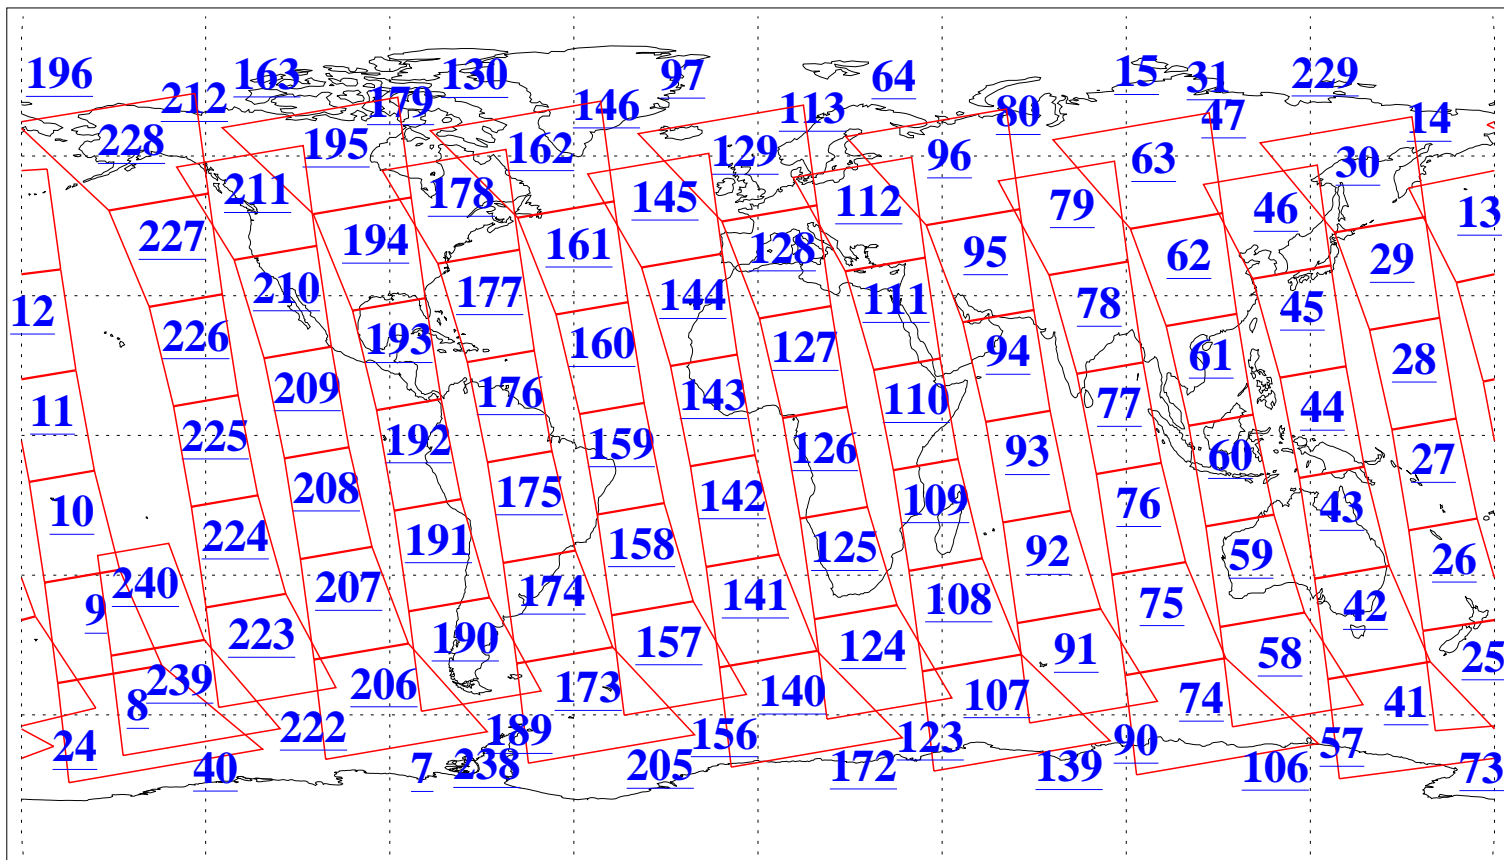

L1B Availability
AMSU Granules: 240
HSB Granules: 0
AIRS Granules: 240

5 Jun 2009
DoY 156
Aqua Day 2589
Granules: 1 to 120

Granules: 121 to 240

Legend: AMSU Available, HSB Available, AIRS Available

L1B Availability
AMSU Granules: 240
HSB Granules: 0
AIRS Granules: 240

5 Jun 2009
DoY 156
Aqua Day 2589

Ascending Granules

Descending Granules

Legend: AMSU Available, HSB Available, AIRS Available

L1B Availability
 AMSU Granules: 240
 HSB Granules: 0
 AIRS Granules: 240

5 Jun 2009
 DoY 156
 Aqua Day 2589

Northern Hemisphere Granules

Southern Hemisphere Granules

Legend: AMSU Available, HSB Available, AIRS Available