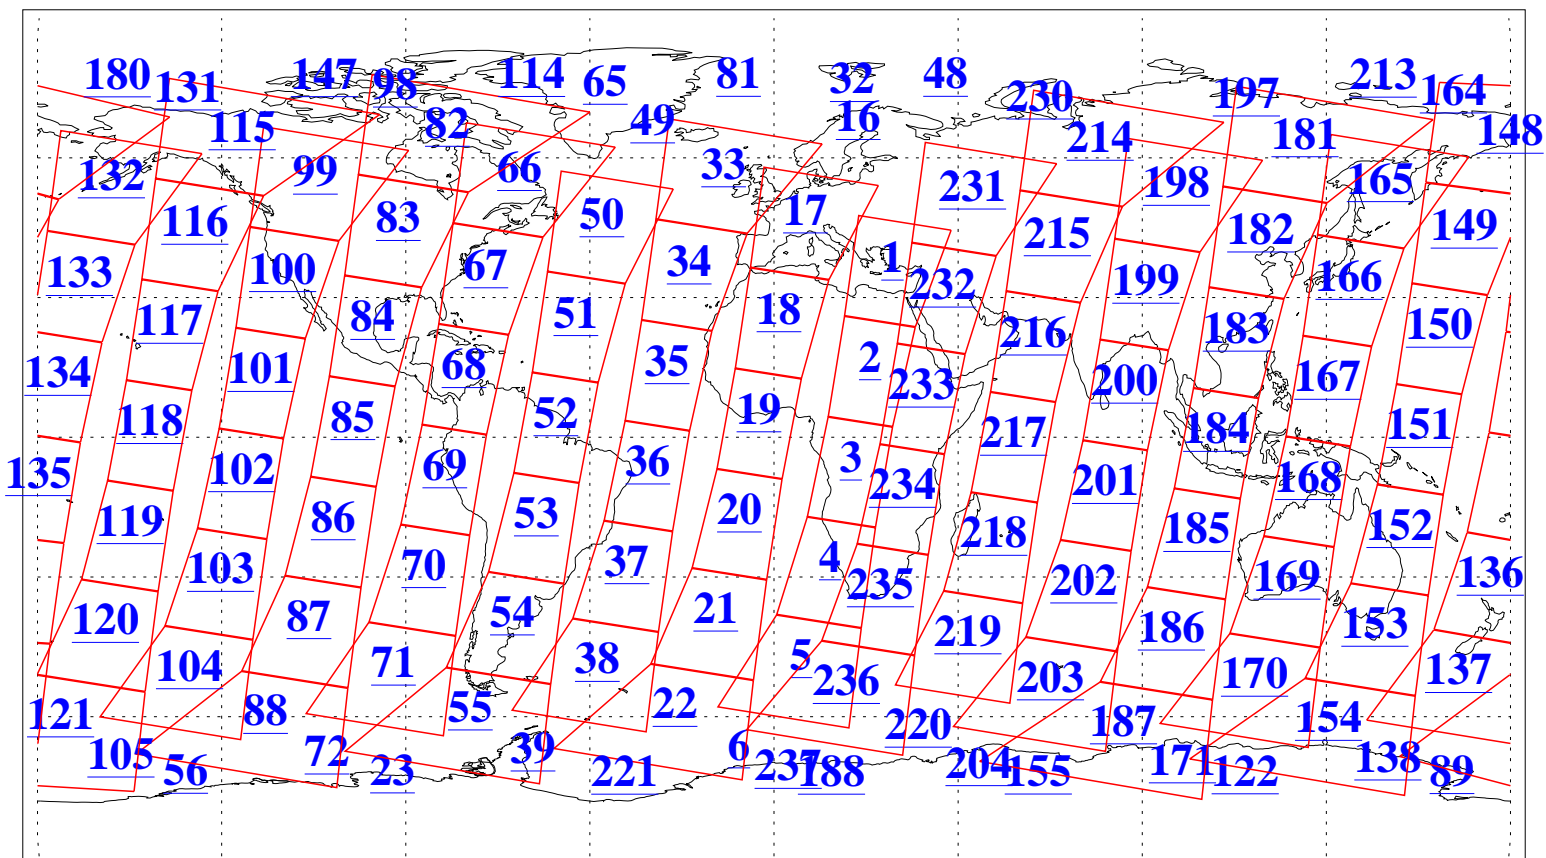

L1B Availability
AMSU Granules: 240
HSB Granules: 0
AIRS Granules: 240

5 Jun 2009
DoY 156
Aqua Day 2589
Granules: 1 to 120

Granules: 121 to 240

Legend: AMSU Available, HSB Available, AIRS Available

L1B Availability
AMSU Granules: 240
HSB Granules: 0
AIRS Granules: 240

5 Jun 2009
DoY 156
Aqua Day 2589

Ascending Granules

Descending Granules

Legend: AMSU Available, HSB Available, AIRS Available

L1B Availability
 AMSU Granules: 240
 HSB Granules: 0
 AIRS Granules: 240

5 Jun 2009
 DoY 156
 Aqua Day 2589

Northern Hemisphere Granules

Southern Hemisphere Granules

Legend: AMSU Available, HSB Available, AIRS Available