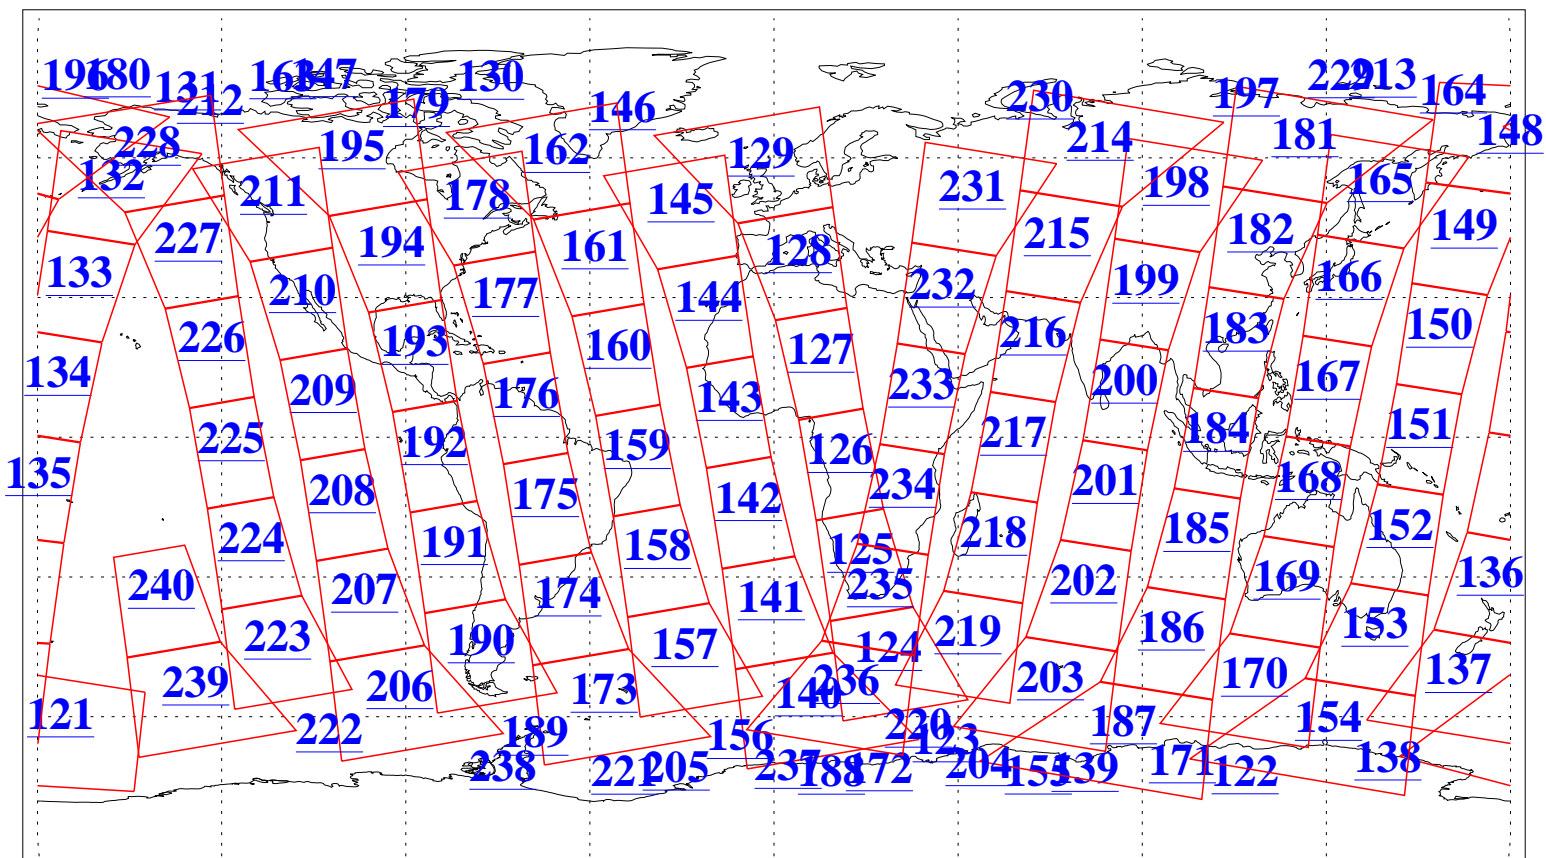

L1B Availability
AMSU Granules: 240
HSB Granules: 0
AIRS Granules: 240

5 Jun 2009
DoY 156
Aqua Day 2589
Granules: 1 to 120

Granules: 121 to 240

Legend: AMSU Available, HSB Available, AIRS Available

L1B Availability
AMSU Granules: 240
HSB Granules: 0
AIRS Granules: 240

5 Jun 2009
DoY 156
Aqua Day 2589

Ascending Granules

Descending Granules

Legend: AMSU Available, HSB Available, AIRS Available

L1B Availability
 AMSU Granules: 240
 HSB Granules: 0
 AIRS Granules: 240

5 Jun 2009
 DoY 156
 Aqua Day 2589

Northern Hemisphere Granules

Southern Hemisphere Granules

Legend: AMSU Available, HSB Available, AIRS Available