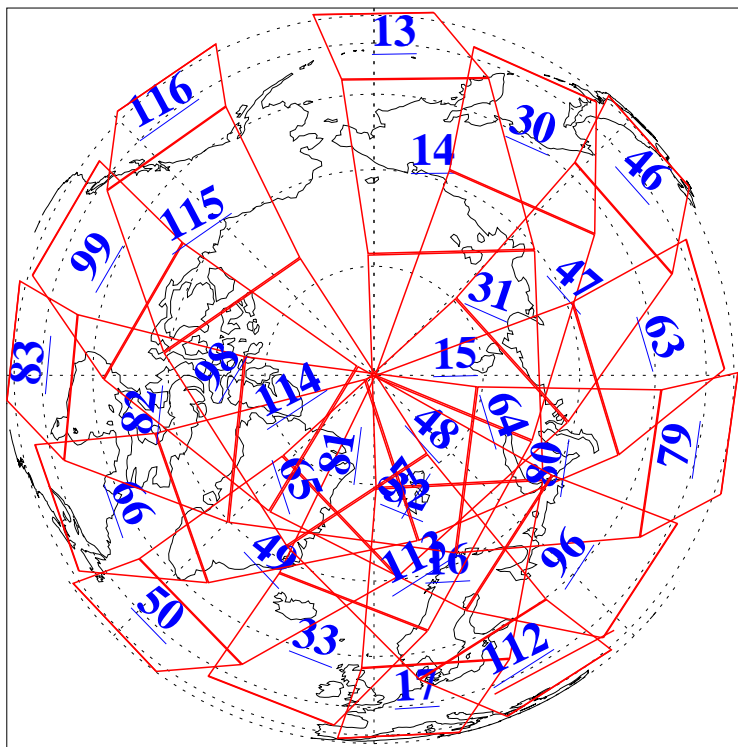

L1B Availability
AMSU Granules: 240
HSB Granules: 0
AIRS Granules: 240

5 Jun 2009
DoY 156
Aqua Day 2589
Granules: 1 to 120

Granules: 121 to 240

Legend: AMSU Available, HSB Available, AIRS Available

L1B Availability
AMSU Granules: 240
HSB Granules: 0
AIRS Granules: 240

5 Jun 2009
DoY 156
Aqua Day 2589

Ascending Granules

Descending Granules

Legend: AMSU Available, HSB Available, AIRS Available

L1B Availability
 AMSU Granules: 240
 HSB Granules: 0
 AIRS Granules: 240

5 Jun 2009
 DoY 156
 Aqua Day 2589

Northern Hemisphere Granules

Southern Hemisphere Granules

Legend: AMSU Available, HSB Available, AIRS Available