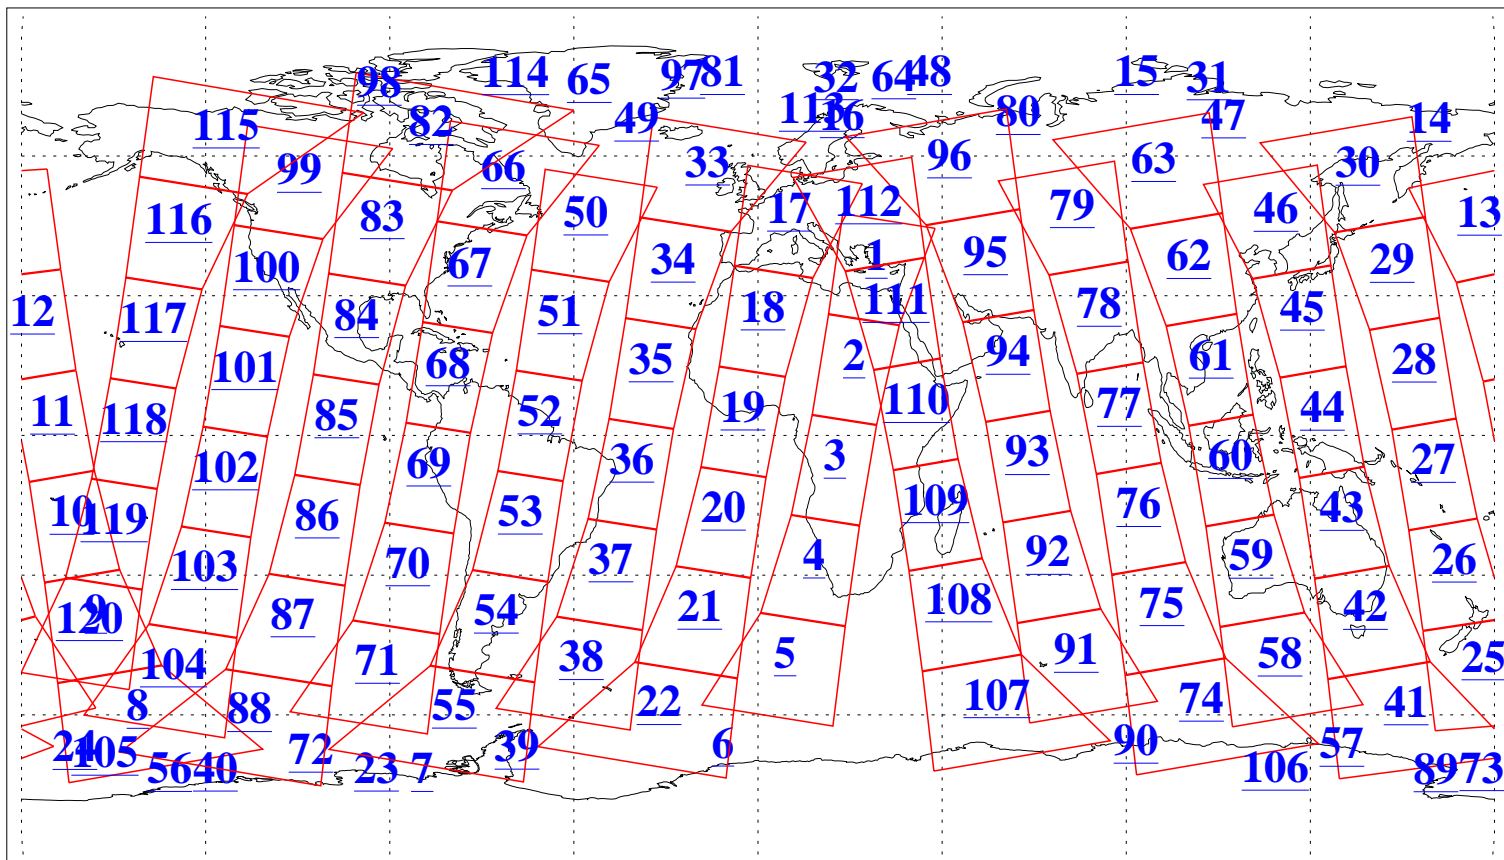

L1B Availability
AMSU Granules: 240
HSB Granules: 0
AIRS Granules: 240

5 Jun 2009
DoY 156
Aqua Day 2589
Granules: 1 to 120

Granules: 121 to 240

Legend: AMSU Available, HSB Available, AIRS Available

L1B Availability
AMSU Granules: 240
HSB Granules: 0
AIRS Granules: 240

5 Jun 2009
DoY 156
Aqua Day 2589

Ascending Granules

Descending Granules

Legend: AMSU Available, HSB Available, AIRS Available

L1B Availability
 AMSU Granules: 240
 HSB Granules: 0
 AIRS Granules: 240

5 Jun 2009
 DoY 156
 Aqua Day 2589

Northern Hemisphere Granules

Southern Hemisphere Granules

Legend: AMSU Available, HSB Available, AIRS Available