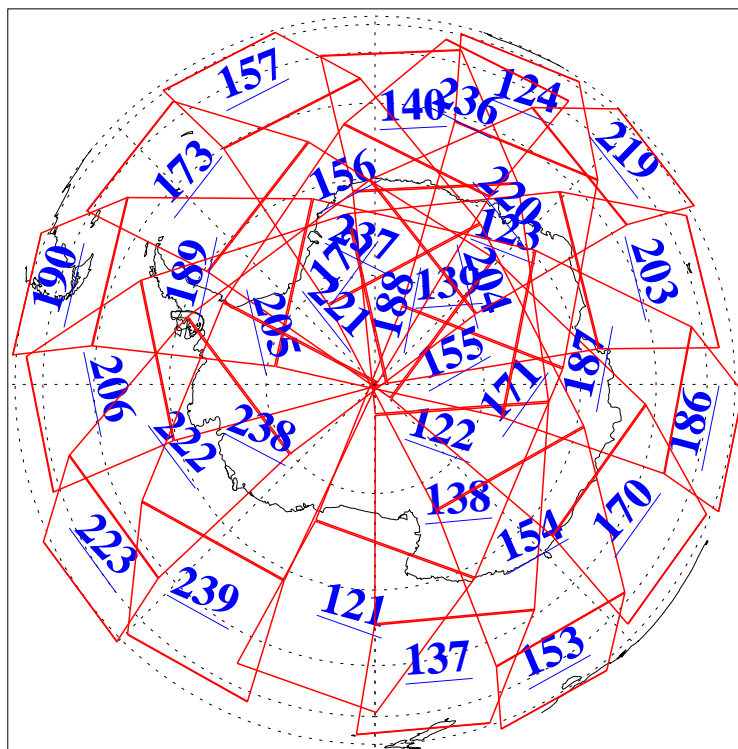

L1B Availability
AMSU Granules: 240
HSB Granules: 0
AIRS Granules: 240

5 Jun 2009
DoY 156
Aqua Day 2589
Granules: 1 to 120

Granules: 121 to 240

Legend: AMSU Available, HSB Available, AIRS Available

L1B Availability
AMSU Granules: 240
HSB Granules: 0
AIRS Granules: 240

5 Jun 2009
DoY 156
Aqua Day 2589

Ascending Granules

Descending Granules

Legend: AMSU Available, HSB Available, AIRS Available

L1B Availability
 AMSU Granules: 240
 HSB Granules: 0
 AIRS Granules: 240

5 Jun 2009
 DoY 156
 Aqua Day 2589

Northern Hemisphere Granules

Southern Hemisphere Granules

Legend: AMSU Available, HSB Available, AIRS Available