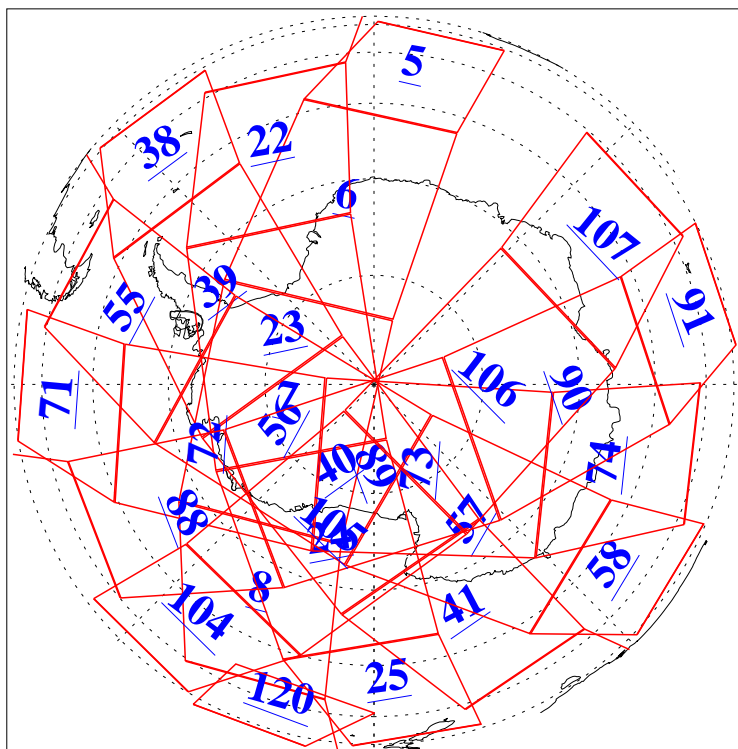

L1B Availability
AMSU Granules: 240
HSB Granules: 0
AIRS Granules: 240

5 Jun 2009
DoY 156
Aqua Day 2589
Granules: 1 to 120

Granules: 121 to 240

Legend: AMSU Available, HSB Available, AIRS Available

L1B Availability
AMSU Granules: 240
HSB Granules: 0
AIRS Granules: 240

5 Jun 2009
DoY 156
Aqua Day 2589

Ascending Granules

Descending Granules

Legend: AMSU Available, HSB Available, AIRS Available

L1B Availability
 AMSU Granules: 240
 HSB Granules: 0
 AIRS Granules: 240

5 Jun 2009
 DoY 156
 Aqua Day 2589

Northern Hemisphere Granules

Southern Hemisphere Granules

Legend: AMSU Available, HSB Available, AIRS Available