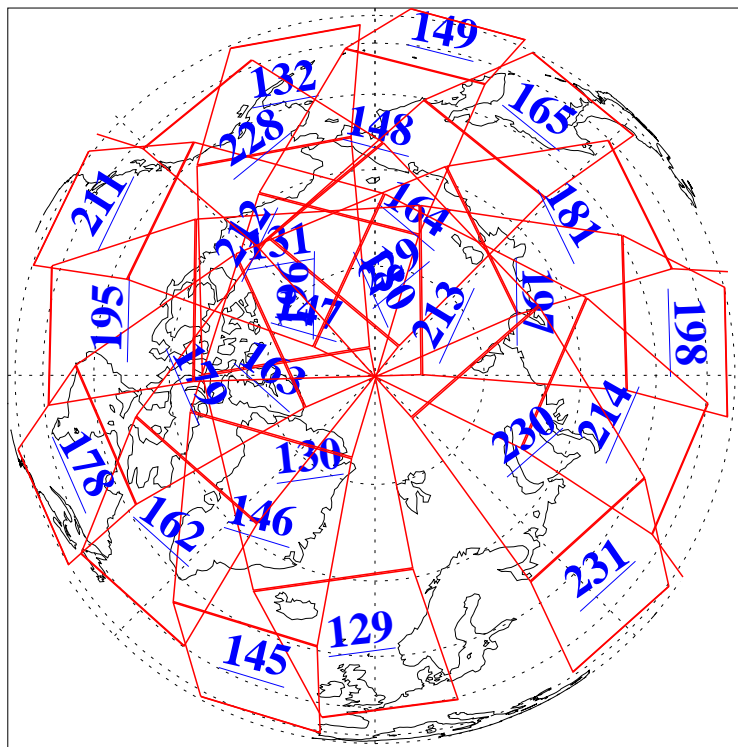

L1B Availability
AMSU Granules: 240
HSB Granules: 0
AIRS Granules: 240

5 Jun 2009
DoY 156
Aqua Day 2589
Granules: 1 to 120

Granules: 121 to 240

Legend: AMSU Available, HSB Available, AIRS Available

L1B Availability
AMSU Granules: 240
HSB Granules: 0
AIRS Granules: 240

5 Jun 2009
DoY 156
Aqua Day 2589

Ascending Granules

Descending Granules

Legend: AMSU Available, HSB Available, AIRS Available

L1B Availability
 AMSU Granules: 240
 HSB Granules: 0
 AIRS Granules: 240

5 Jun 2009
 DoY 156
 Aqua Day 2589

Northern Hemisphere Granules

Southern Hemisphere Granules

Legend: AMSU Available, HSB Available, AIRS Available