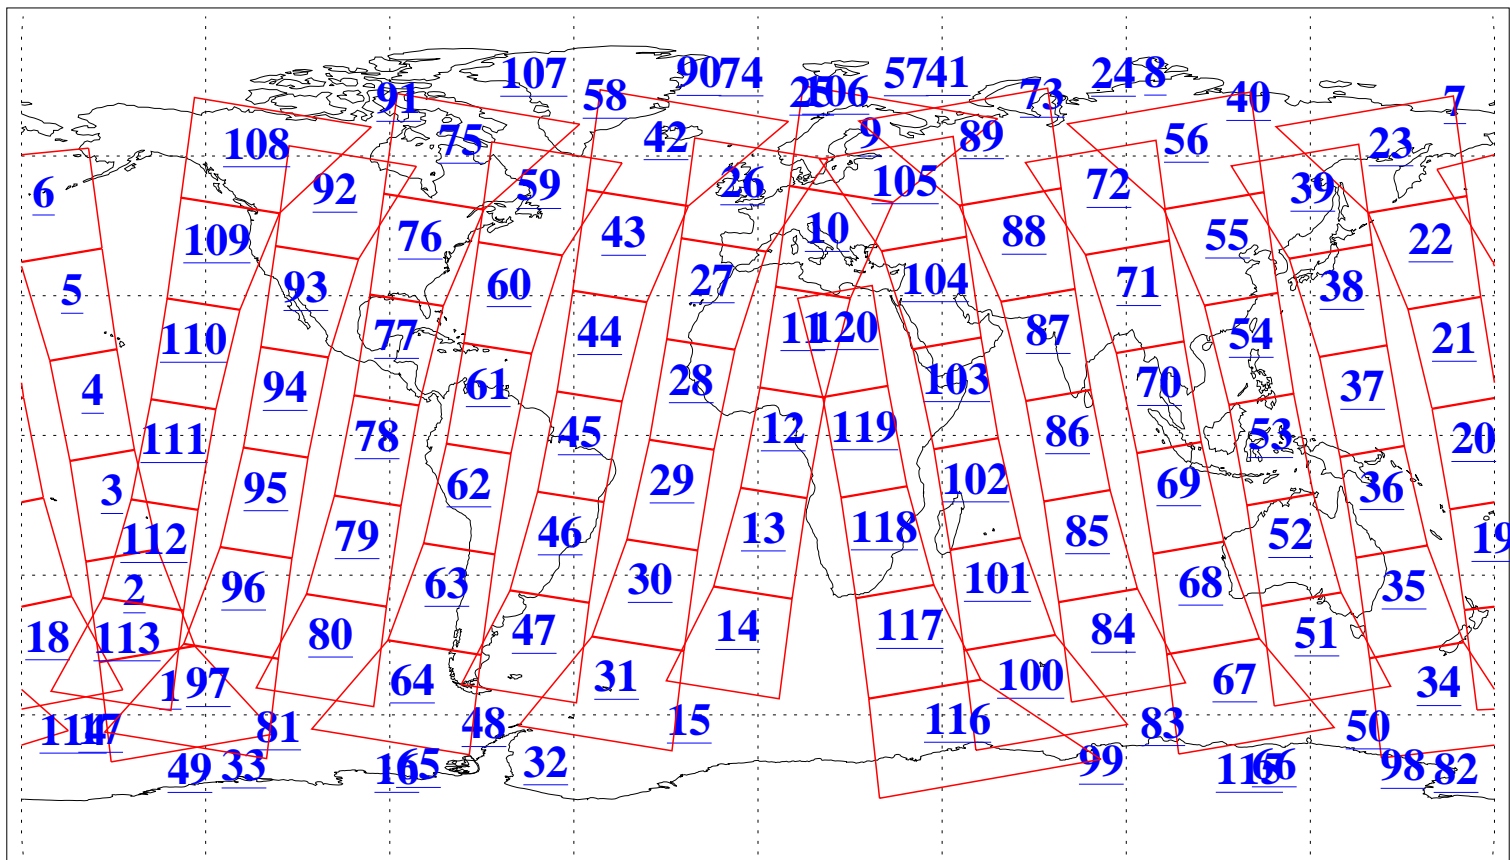

L1B Availability  
AMSU Granules: 240  
HSB Granules: 0  
AIRS Granules: 240

4 Jun 2009  
DoY 155  
Aqua Day 2588  
Granules: 1 to 120

Granules: 121 to 240

Legend: AMSU Available, HSB Available, AIRS Available

L1B Availability  
AMSU Granules: 240  
HSB Granules: 0  
AIRS Granules: 240

4 Jun 2009  
DoY 155  
Aqua Day 2588

Ascending Granules

Descending Granules

Legend: AMSU Available, HSB Available, AIRS Available

L1B Availability  
 AMSU Granules: 240  
 HSB Granules: 0  
 AIRS Granules: 240

4 Jun 2009  
 DoY 155  
 Aqua Day 2588

Northern Hemisphere Granules

Southern Hemisphere Granules

Legend: AMSU Available, HSB Available, AIRS Available