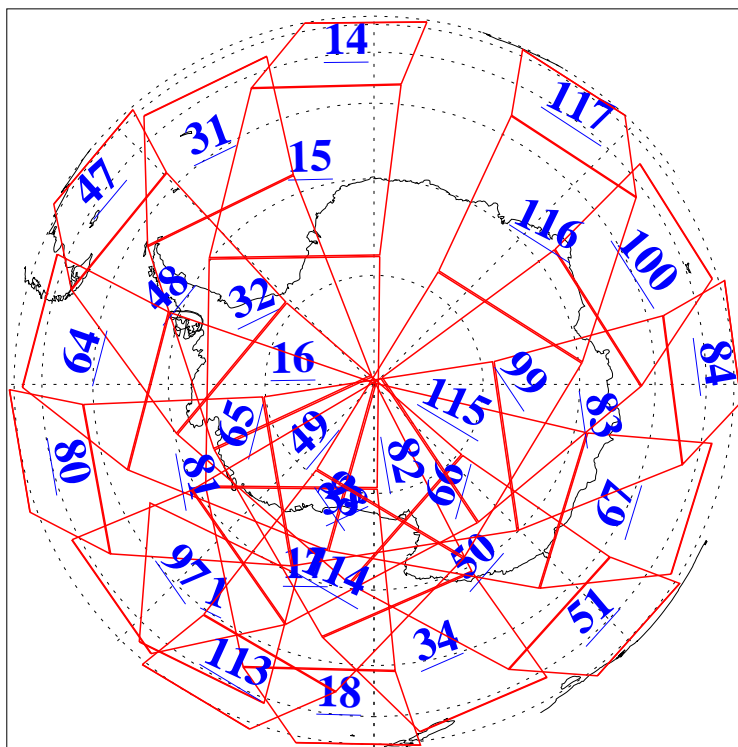

L1B Availability  
AMSU Granules: 240  
HSB Granules: 0  
AIRS Granules: 240

4 Jun 2009  
DoY 155  
Aqua Day 2588  
Granules: 1 to 120

Granules: 121 to 240

Legend: AMSU Available, HSB Available, AIRS Available

L1B Availability  
AMSU Granules: 240  
HSB Granules: 0  
AIRS Granules: 240

4 Jun 2009  
DoY 155  
Aqua Day 2588

Ascending Granules

Descending Granules

Legend: AMSU Available, HSB Available, AIRS Available

L1B Availability  
 AMSU Granules: 240  
 HSB Granules: 0  
 AIRS Granules: 240

4 Jun 2009  
 DoY 155  
 Aqua Day 2588

Northern Hemisphere Granules

Southern Hemisphere Granules

Legend: AMSU Available, HSB Available, AIRS Available