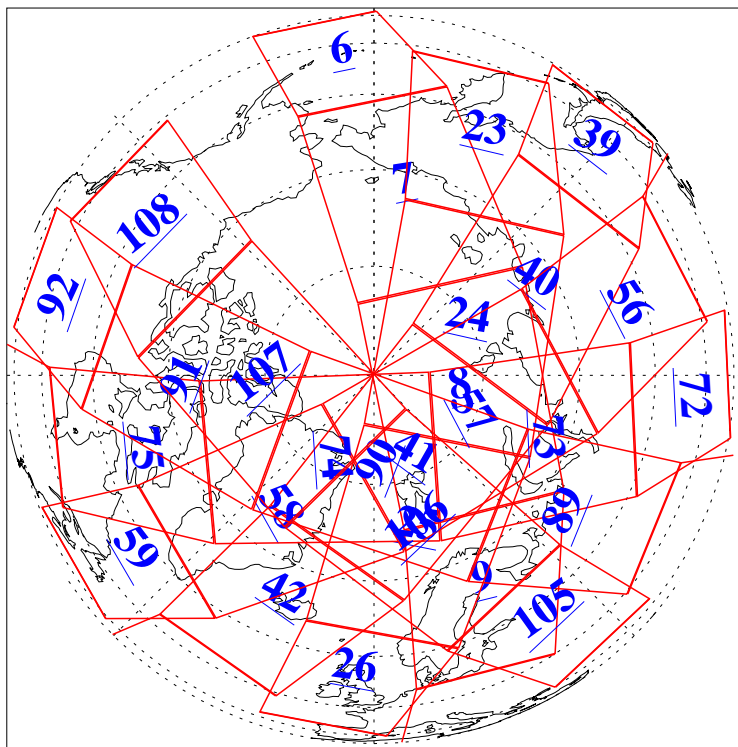

L1B Availability  
AMSU Granules: 240  
HSB Granules: 0  
AIRS Granules: 240

4 Jun 2009  
DoY 155  
Aqua Day 2588  
Granules: 1 to 120

Granules: 121 to 240

Legend: AMSU Available, HSB Available, AIRS Available

L1B Availability  
AMSU Granules: 240  
HSB Granules: 0  
AIRS Granules: 240

4 Jun 2009  
DoY 155  
Aqua Day 2588

Ascending Granules

Descending Granules

Legend: AMSU Available, HSB Available, AIRS Available

L1B Availability  
 AMSU Granules: 240  
 HSB Granules: 0  
 AIRS Granules: 240

4 Jun 2009  
 DoY 155  
 Aqua Day 2588

Northern Hemisphere Granules

Southern Hemisphere Granules

Legend: AMSU Available, HSB Available, AIRS Available