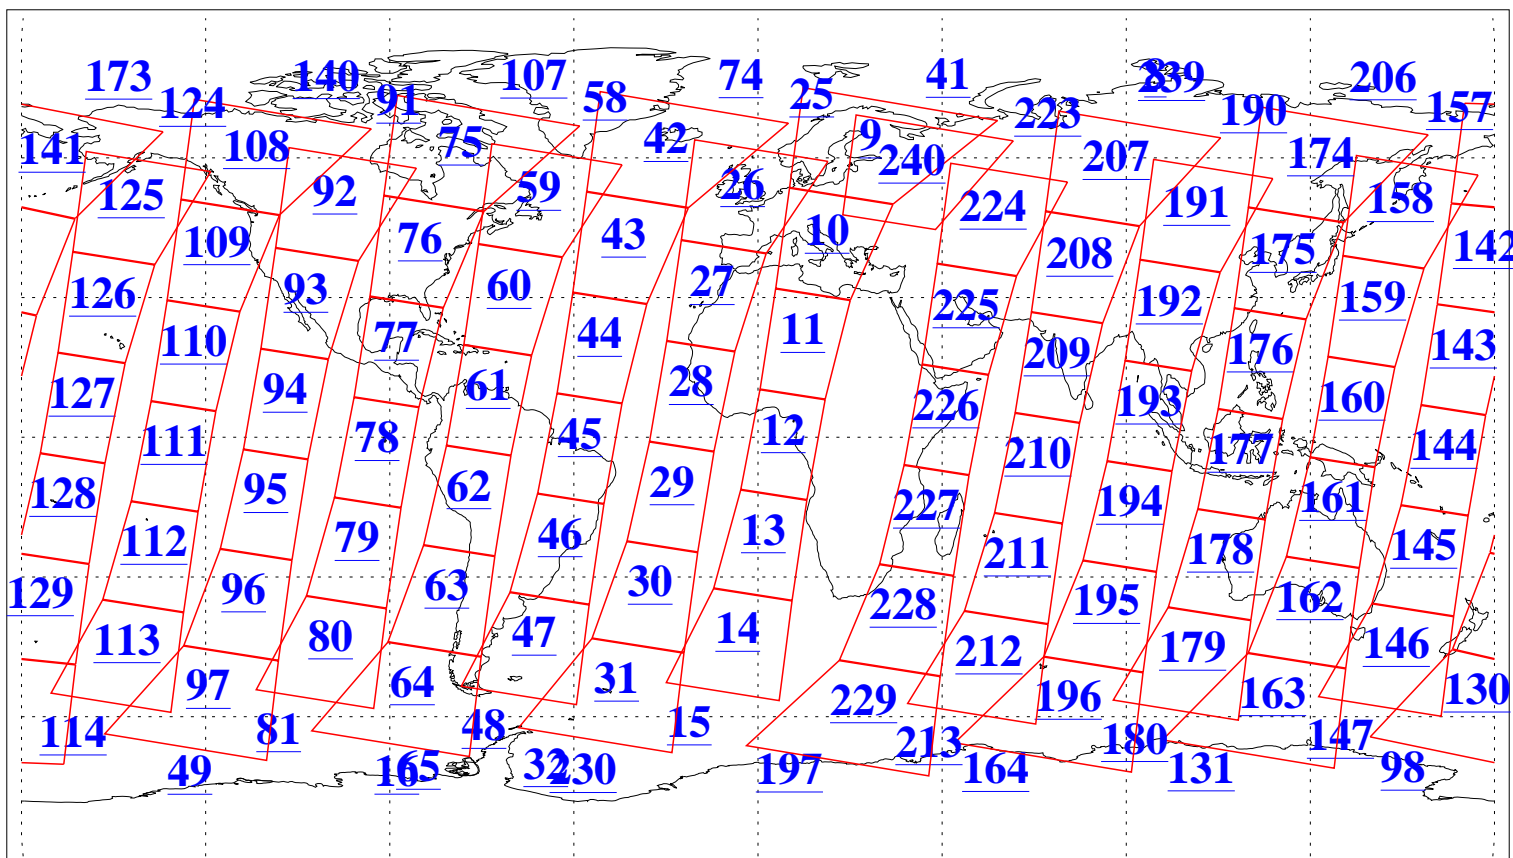

L1B Availability  
AMSU Granules: 240  
HSB Granules: 0  
AIRS Granules: 240

4 Jun 2009  
DoY 155  
Aqua Day 2588  
Granules: 1 to 120

Granules: 121 to 240

Legend: AMSU Available, HSB Available, AIRS Available

L1B Availability  
AMSU Granules: 240  
HSB Granules: 0  
AIRS Granules: 240

4 Jun 2009  
DoY 155  
Aqua Day 2588

Ascending Granules

Descending Granules

Legend: AMSU Available, HSB Available, AIRS Available

L1B Availability  
 AMSU Granules: 240  
 HSB Granules: 0  
 AIRS Granules: 240

4 Jun 2009  
 DoY 155  
 Aqua Day 2588

Northern Hemisphere Granules

Southern Hemisphere Granules

Legend: AMSU Available, HSB Available, AIRS Available