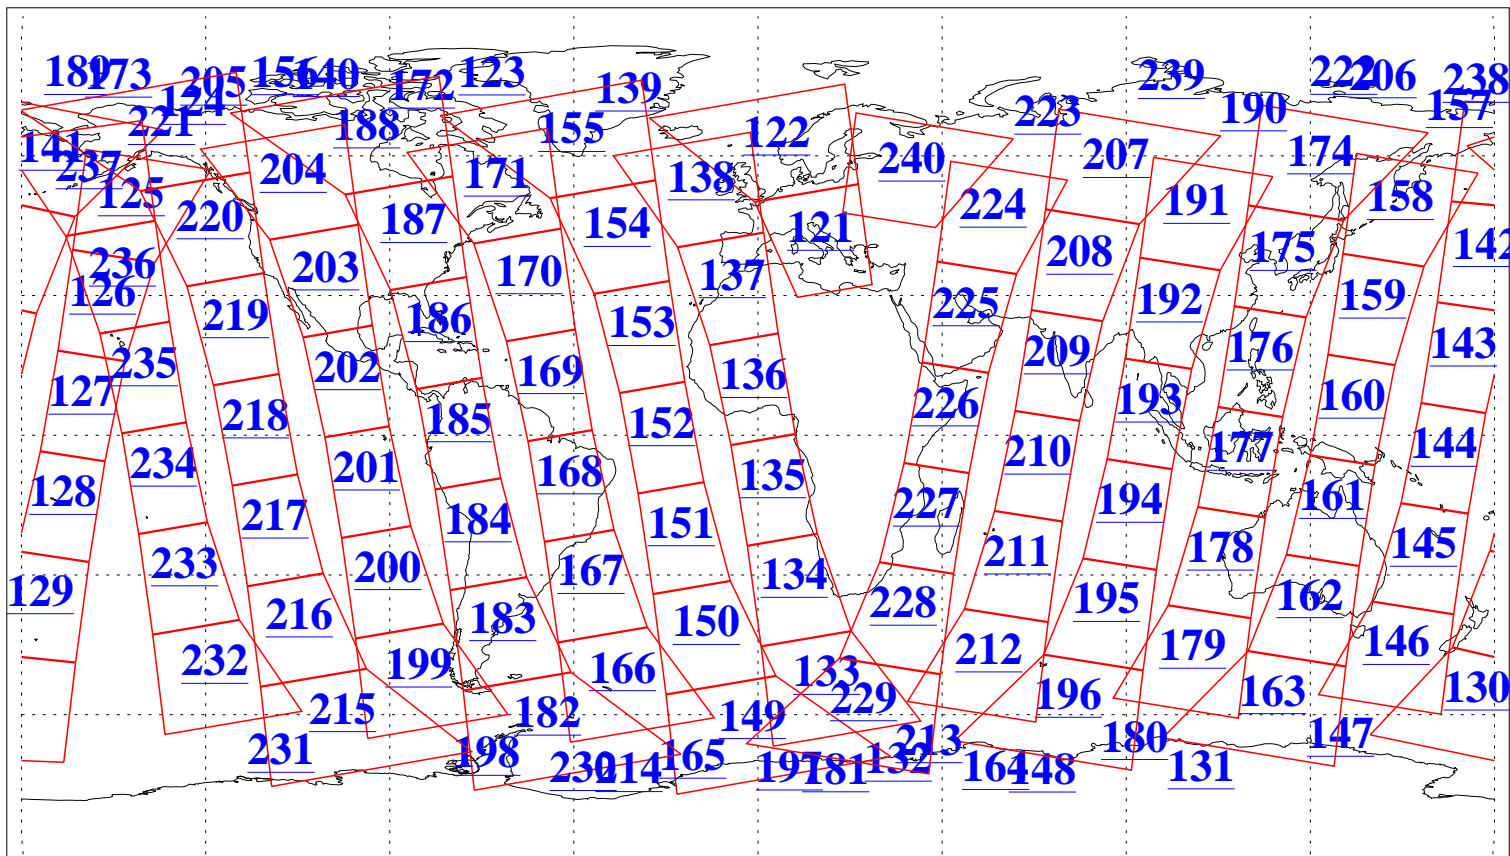

L1B Availability  
AMSU Granules: 240  
HSB Granules: 0  
AIRS Granules: 240

4 Jun 2009  
DoY 155  
Aqua Day 2588  
Granules: 1 to 120

Granules: 121 to 240

Legend: AMSU Available, HSB Available, AIRS Available

L1B Availability  
AMSU Granules: 240  
HSB Granules: 0  
AIRS Granules: 240

4 Jun 2009  
DoY 155  
Aqua Day 2588

Ascending Granules

Descending Granules

Legend: AMSU Available, HSB Available, AIRS Available

L1B Availability  
 AMSU Granules: 240  
 HSB Granules: 0  
 AIRS Granules: 240

4 Jun 2009  
 DoY 155  
 Aqua Day 2588

Northern Hemisphere Granules

Southern Hemisphere Granules

Legend: AMSU Available, HSB Available, AIRS Available