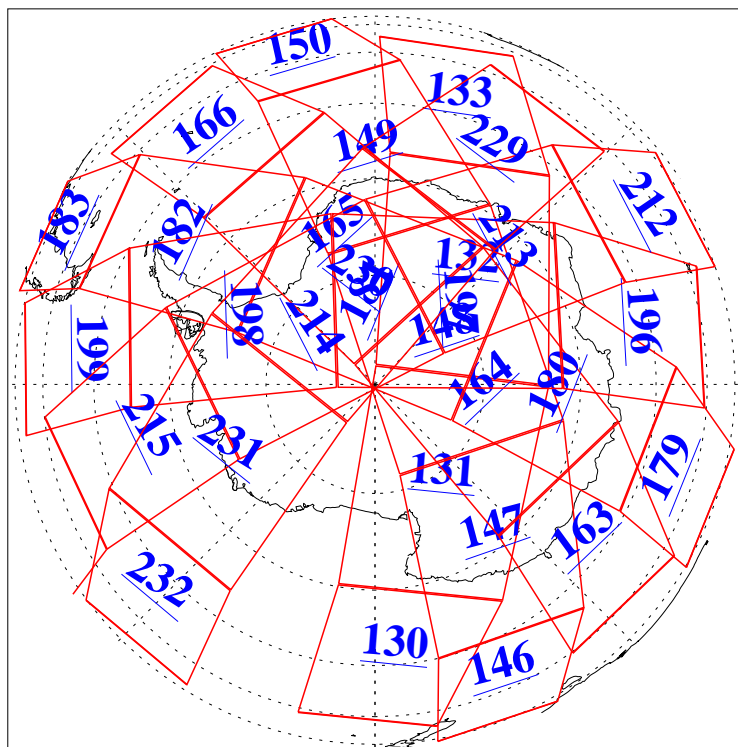

L1B Availability  
AMSU Granules: 240  
HSB Granules: 0  
AIRS Granules: 240

4 Jun 2009  
DoY 155  
Aqua Day 2588  
Granules: 1 to 120

Granules: 121 to 240

Legend: AMSU Available, HSB Available, AIRS Available

L1B Availability  
AMSU Granules: 240  
HSB Granules: 0  
AIRS Granules: 240

4 Jun 2009  
DoY 155  
Aqua Day 2588

Ascending Granules

Descending Granules

Legend: AMSU Available, HSB Available, AIRS Available

L1B Availability  
 AMSU Granules: 240  
 HSB Granules: 0  
 AIRS Granules: 240

4 Jun 2009  
 DoY 155  
 Aqua Day 2588

Northern Hemisphere Granules

Southern Hemisphere Granules

Legend: AMSU Available, HSB Available, AIRS Available