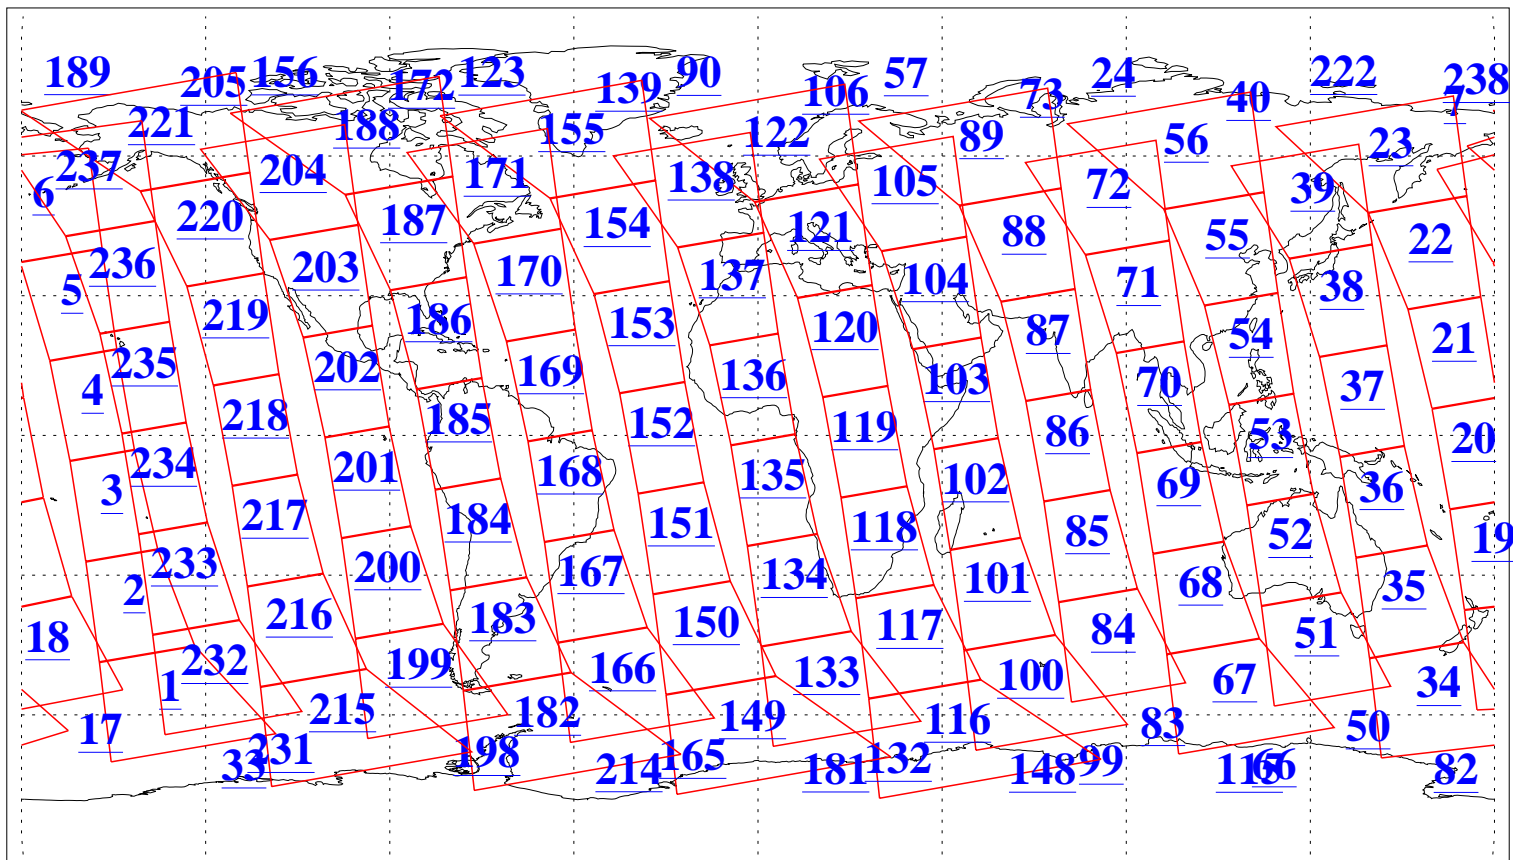

L1B Availability  
AMSU Granules: 240  
HSB Granules: 0  
AIRS Granules: 240

4 Jun 2009  
DoY 155  
Aqua Day 2588  
Granules: 1 to 120

Granules: 121 to 240

Legend: AMSU Available, HSB Available, AIRS Available

L1B Availability  
AMSU Granules: 240  
HSB Granules: 0  
AIRS Granules: 240

4 Jun 2009  
DoY 155  
Aqua Day 2588

Ascending Granules

Descending Granules

Legend: AMSU Available, HSB Available, AIRS Available

L1B Availability  
 AMSU Granules: 240  
 HSB Granules: 0  
 AIRS Granules: 240

4 Jun 2009  
 DoY 155  
 Aqua Day 2588

Northern Hemisphere Granules

Southern Hemisphere Granules

Legend: AMSU Available, HSB Available, AIRS Available