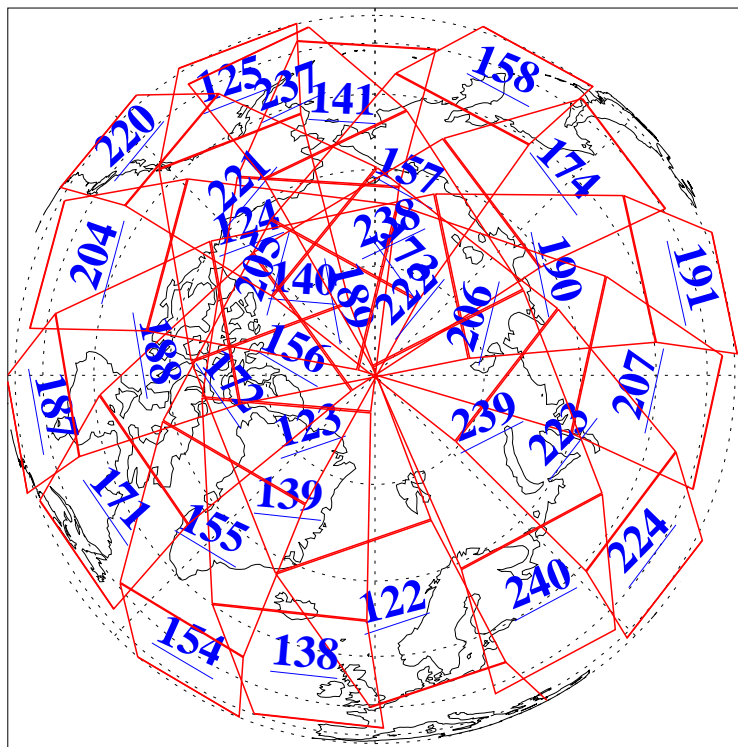

L1B Availability  
AMSU Granules: 240  
HSB Granules: 0  
AIRS Granules: 240

4 Jun 2009  
DoY 155  
Aqua Day 2588  
Granules: 1 to 120

Granules: 121 to 240

Legend: AMSU Available, HSB Available, AIRS Available

L1B Availability  
AMSU Granules: 240  
HSB Granules: 0  
AIRS Granules: 240

4 Jun 2009  
DoY 155  
Aqua Day 2588

Ascending Granules

Descending Granules

Legend: AMSU Available, HSB Available, AIRS Available

L1B Availability  
 AMSU Granules: 240  
 HSB Granules: 0  
 AIRS Granules: 240

4 Jun 2009  
 DoY 155  
 Aqua Day 2588

Northern Hemisphere Granules

Southern Hemisphere Granules

Legend: AMSU Available, HSB Available, AIRS Available