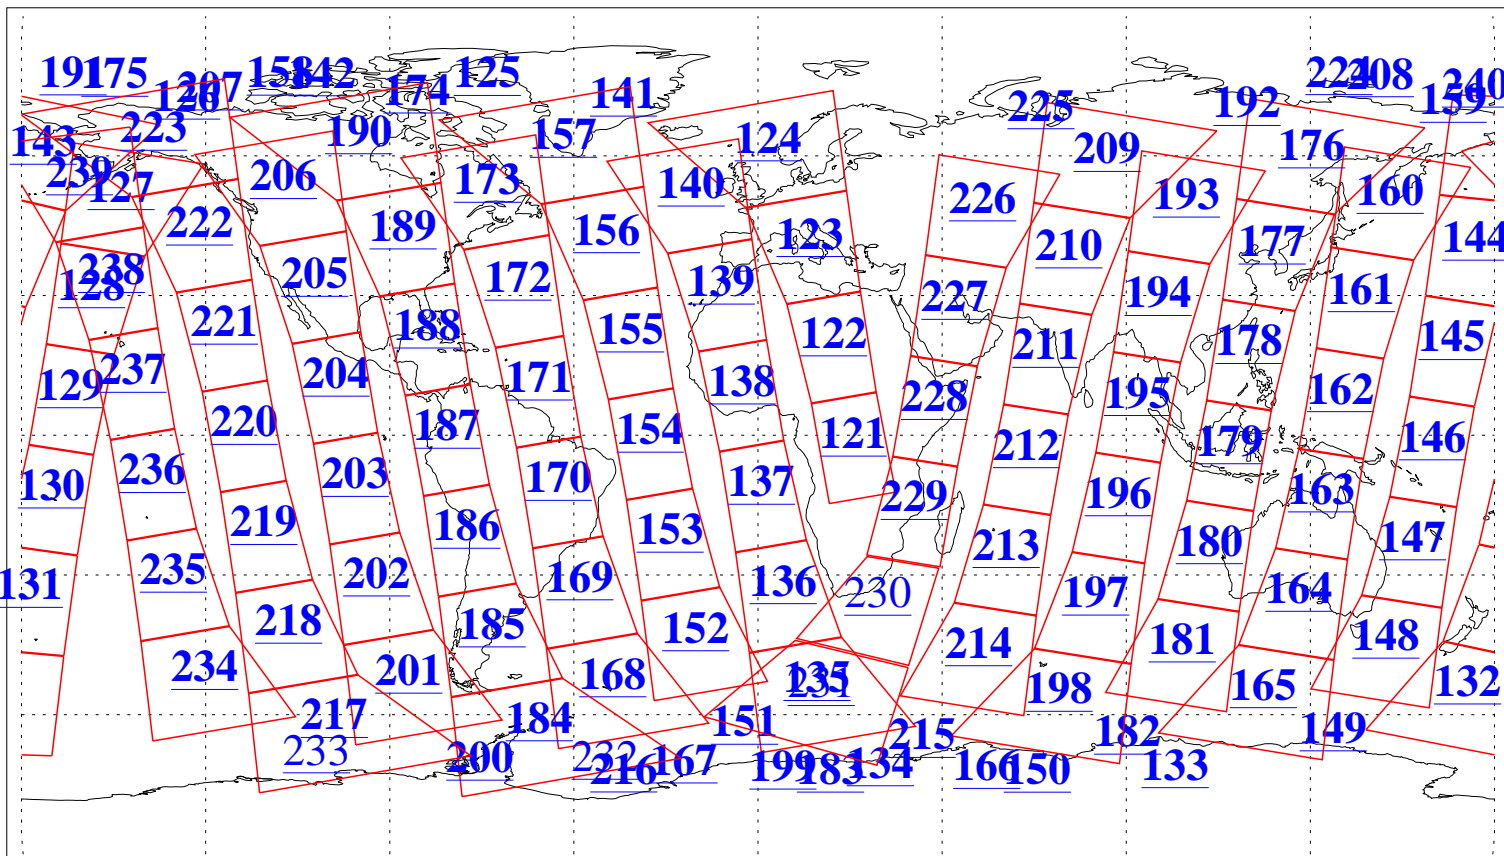

L1B Availability
AMSU Granules: 240
HSB Granules: 0
AIRS Granules: 236

2 Jun 2009
DoY 153
Aqua Day 2586
Granules: 1 to 120

Granules: 121 to 240

Legend: AMSU Available, HSB Available, AIRS Available

L1B Availability
AMSU Granules: 240
HSB Granules: 0
AIRS Granules: 236

2 Jun 2009
DoY 153
Aqua Day 2586

Ascending Granules

Descending Granules

Legend: AMSU Available, HSB Available, AIRS Available

L1B Availability
 AMSU Granules: 240
 HSB Granules: 0
 AIRS Granules: 236

2 Jun 2009
 DoY 153
 Aqua Day 2586

Northern Hemisphere Granules

Southern Hemisphere Granules

Legend: AMSU Available, HSB Available, AIRS Available