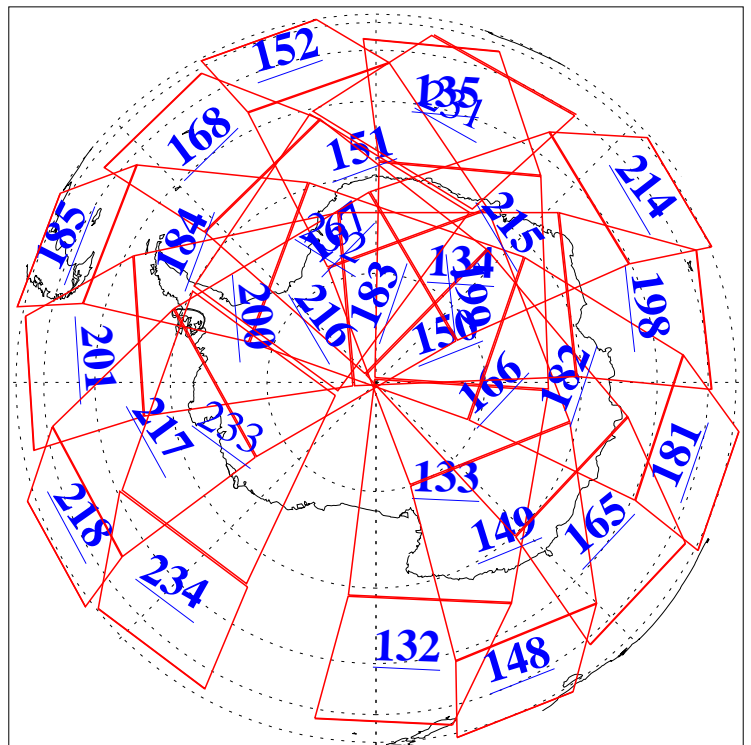

L1B Availability
AMSU Granules: 240
HSB Granules: 0
AIRS Granules: 236

2 Jun 2009
DoY 153
Aqua Day 2586
Granules: 1 to 120

Granules: 121 to 240

Legend: AMSU Available, HSB Available, AIRS Available

L1B Availability
AMSU Granules: 240
HSB Granules: 0
AIRS Granules: 236

2 Jun 2009
DoY 153
Aqua Day 2586

Ascending Granules

Descending Granules

Legend: AMSU Available, HSB Available, AIRS Available

L1B Availability
 AMSU Granules: 240
 HSB Granules: 0
 AIRS Granules: 236

2 Jun 2009
 DoY 153
 Aqua Day 2586

Northern Hemisphere Granules

Southern Hemisphere Granules

Legend: AMSU Available, HSB Available, AIRS Available