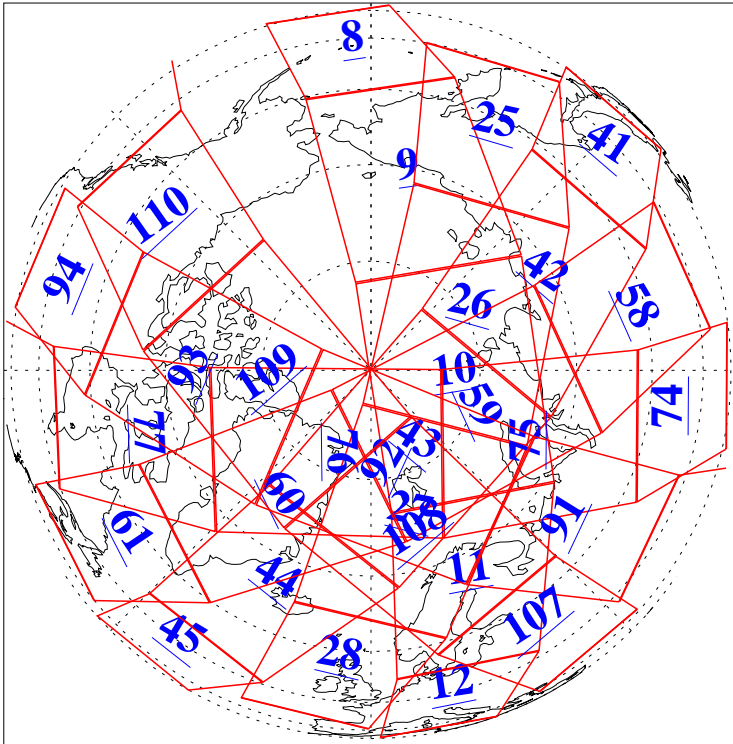

L1B Availability
AMSU Granules: 240
HSB Granules: 0
AIRS Granules: 236

2 Jun 2009
DoY 153
Aqua Day 2586
Granules: 1 to 120

Granules: 121 to 240

Legend: AMSU Available, HSB Available, AIRS Available

L1B Availability
AMSU Granules: 240
HSB Granules: 0
AIRS Granules: 236

2 Jun 2009
DoY 153
Aqua Day 2586

Ascending Granules

Descending Granules

Legend: AMSU Available, HSB Available, AIRS Available

L1B Availability
 AMSU Granules: 240
 HSB Granules: 0
 AIRS Granules: 236

2 Jun 2009
 DoY 153
 Aqua Day 2586

Northern Hemisphere Granules

Southern Hemisphere Granules

Legend: AMSU Available, HSB Available, AIRS Available