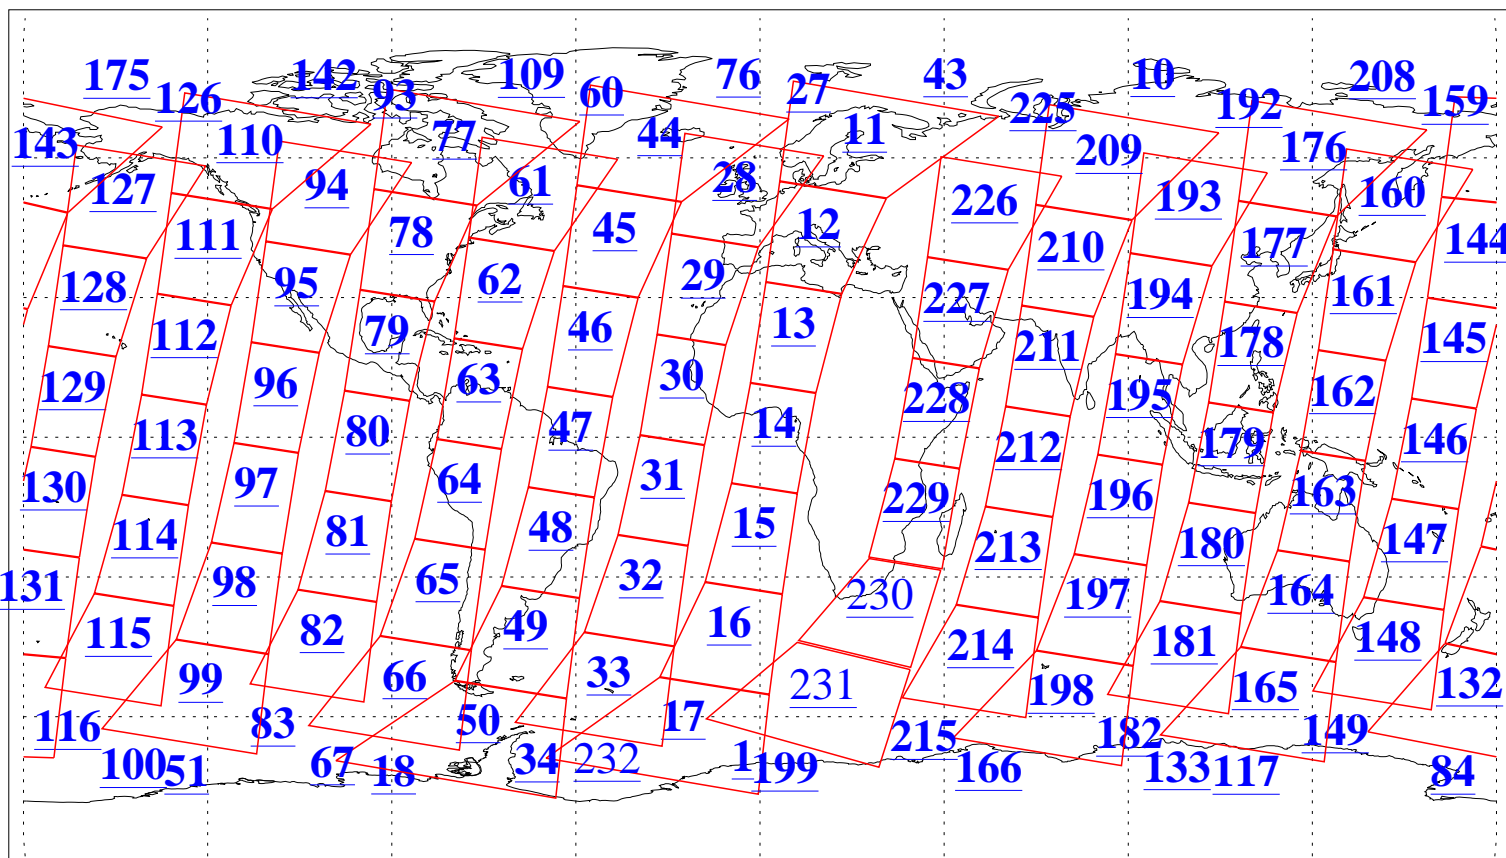

L1B Availability
AMSU Granules: 240
HSB Granules: 0
AIRS Granules: 236

2 Jun 2009
DoY 153
Aqua Day 2586
Granules: 1 to 120

Granules: 121 to 240

Legend: AMSU Available, HSB Available, AIRS Available

L1B Availability
AMSU Granules: 240
HSB Granules: 0
AIRS Granules: 236

2 Jun 2009
DoY 153
Aqua Day 2586

Ascending Granules

Descending Granules

Legend: AMSU Available, HSB Available, AIRS Available

L1B Availability
 AMSU Granules: 240
 HSB Granules: 0
 AIRS Granules: 236

2 Jun 2009
 DoY 153
 Aqua Day 2586