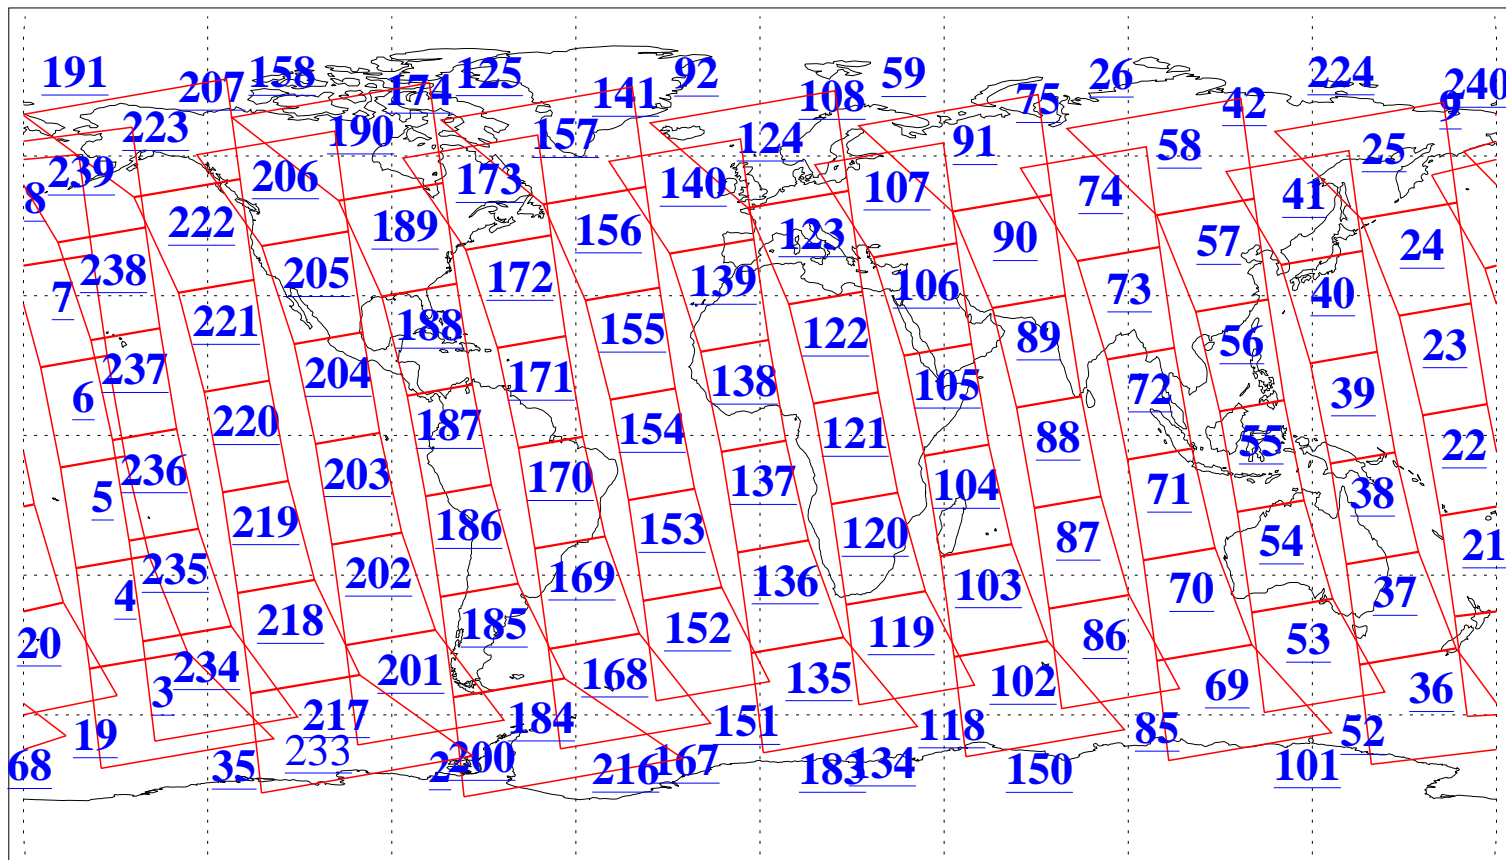

L1B Availability
AMSU Granules: 240
HSB Granules: 0
AIRS Granules: 236

2 Jun 2009
DoY 153
Aqua Day 2586
Granules: 1 to 120

Granules: 121 to 240

Legend: AMSU Available, HSB Available, AIRS Available

L1B Availability
AMSU Granules: 240
HSB Granules: 0
AIRS Granules: 236

2 Jun 2009
DoY 153
Aqua Day 2586

Ascending Granules

Descending Granules

Legend: AMSU Available, HSB Available, AIRS Available

L1B Availability
 AMSU Granules: 240
 HSB Granules: 0
 AIRS Granules: 236

2 Jun 2009
 DoY 153
 Aqua Day 2586

Northern Hemisphere Granules

Southern Hemisphere Granules

Legend: AMSU Available, HSB Available, AIRS Available