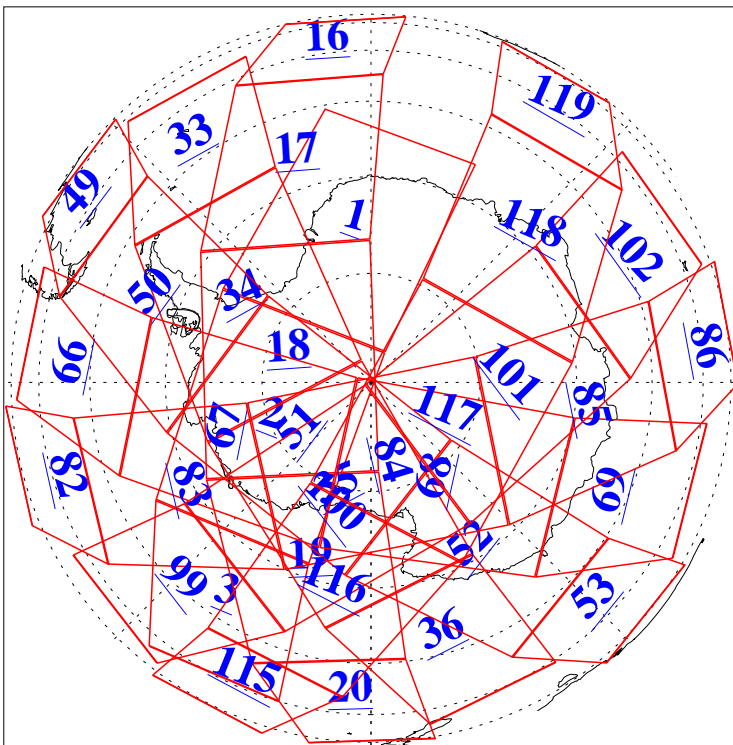

L1B Availability
AMSU Granules: 240
HSB Granules: 0
AIRS Granules: 236

2 Jun 2009
DoY 153
Aqua Day 2586
Granules: 1 to 120

Granules: 121 to 240

Legend: AMSU Available, HSB Available, AIRS Available

L1B Availability
AMSU Granules: 240
HSB Granules: 0
AIRS Granules: 236

2 Jun 2009
DoY 153
Aqua Day 2586

Ascending Granules

Descending Granules

Legend: AMSU Available, HSB Available, AIRS Available

L1B Availability
 AMSU Granules: 240
 HSB Granules: 0
 AIRS Granules: 236

2 Jun 2009
 DoY 153
 Aqua Day 2586

Northern Hemisphere Granules

Southern Hemisphere Granules

Legend: AMSU Available, HSB Available, AIRS Available