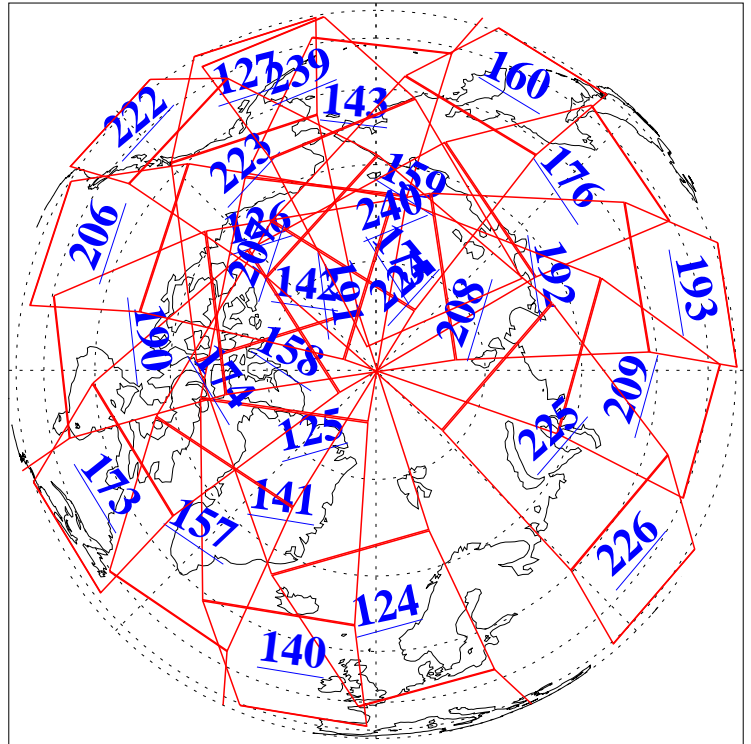

2 Jun 2009
DoY 153
Aqua Day 2586

Ascending Granules

Descending Granules

Legend: AMSU Available, HSB Available, AIRS Available

L1B Availability
 AMSU Granules: 240
 HSB Granules: 0
 AIRS Granules: 236

2 Jun 2009
 DoY 153
 Aqua Day 2586

Northern Hemisphere Granules

Southern Hemisphere Granules

Legend: AMSU Available, HSB Available, AIRS Available