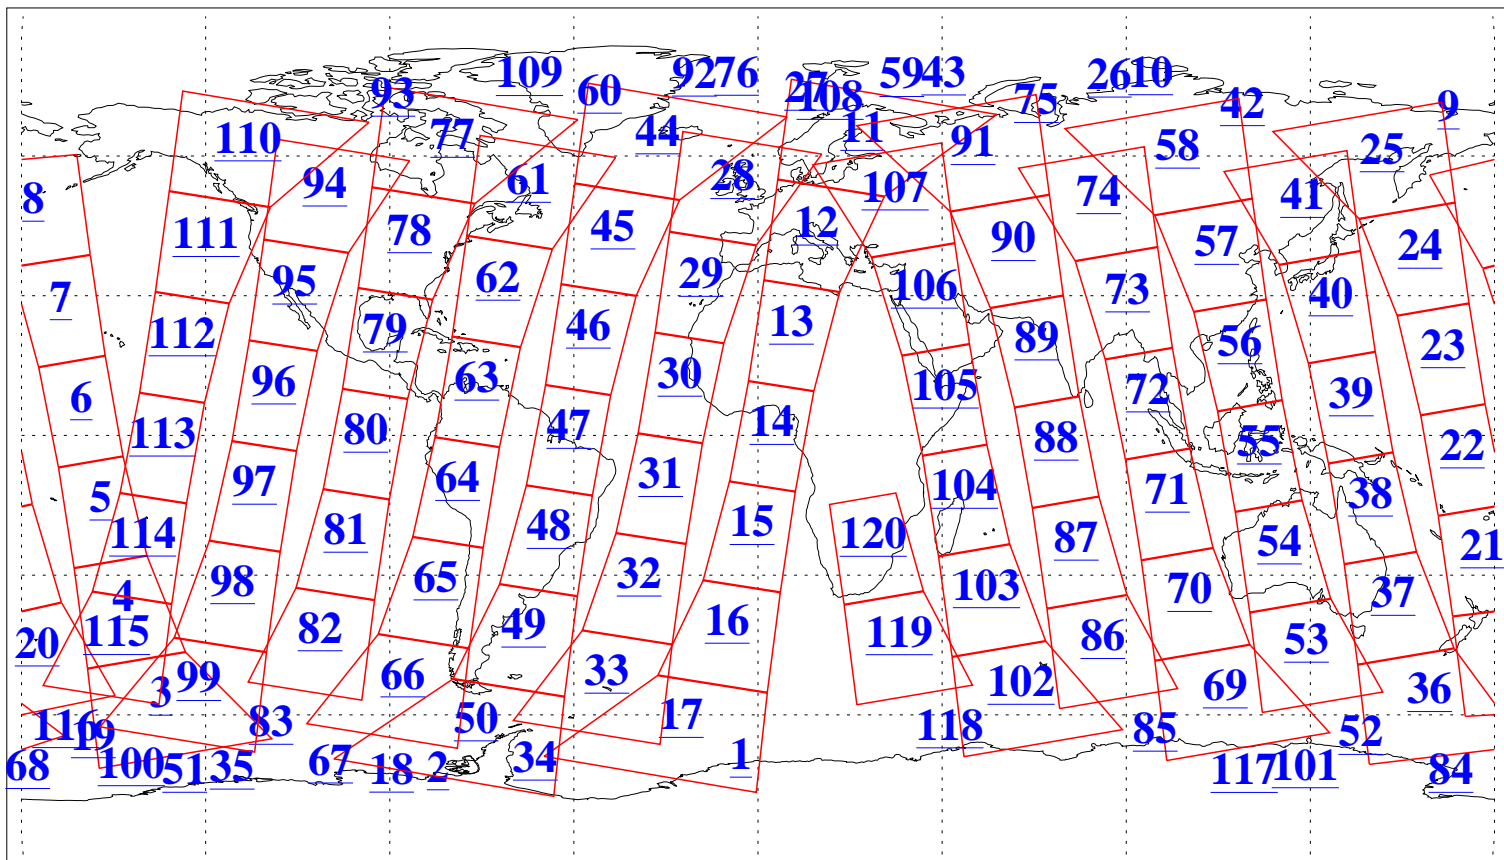

L1B Availability
AMSU Granules: 240
HSB Granules: 0
AIRS Granules: 236

2 Jun 2009
DoY 153
Aqua Day 2586
Granules: 1 to 120

Granules: 121 to 240

Legend: AMSU Available, HSB Available, AIRS Available

L1B Availability
AMSU Granules: 240
HSB Granules: 0
AIRS Granules: 236

2 Jun 2009
DoY 153
Aqua Day 2586

Ascending Granules

Descending Granules

Legend: AMSU Available, HSB Available, AIRS Available

L1B Availability
 AMSU Granules: 240
 HSB Granules: 0
 AIRS Granules: 236

2 Jun 2009
 DoY 153
 Aqua Day 2586

Northern Hemisphere Granules

Southern Hemisphere Granules

Legend: AMSU Available, HSB Available, AIRS Available