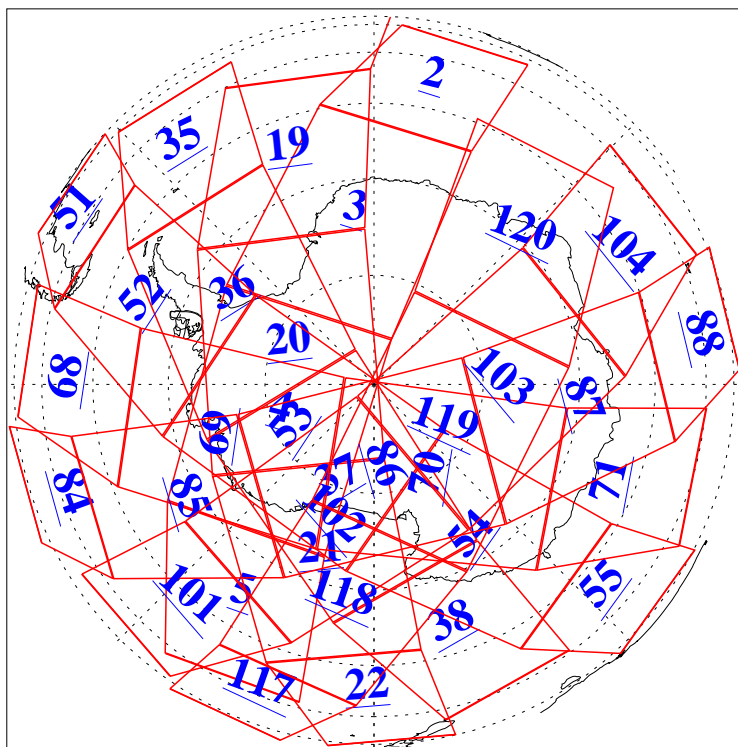

L1B Availability
AMSU Granules: 240
HSB Granules: 0
AIRS Granules: 240

31 May 2009
DoY 151
Aqua Day 2584
Granules: 1 to 120

Granules: 121 to 240

Legend: AMSU Available, HSB Available, AIRS Available

L1B Availability
AMSU Granules: 240
HSB Granules: 0
AIRS Granules: 240

31 May 2009
DoY 151
Aqua Day 2584
Ascending Granules

Descending Granules

Legend: AMSU Available, HSB Available, AIRS Available

L1B Availability
 AMSU Granules: 240
 HSB Granules: 0
 AIRS Granules: 240

31 May 2009
 DoY 151
 Aqua Day 2584

Northern Hemisphere Granules

Southern Hemisphere Granules

Legend: AMSU Available, HSB Available, AIRS Available