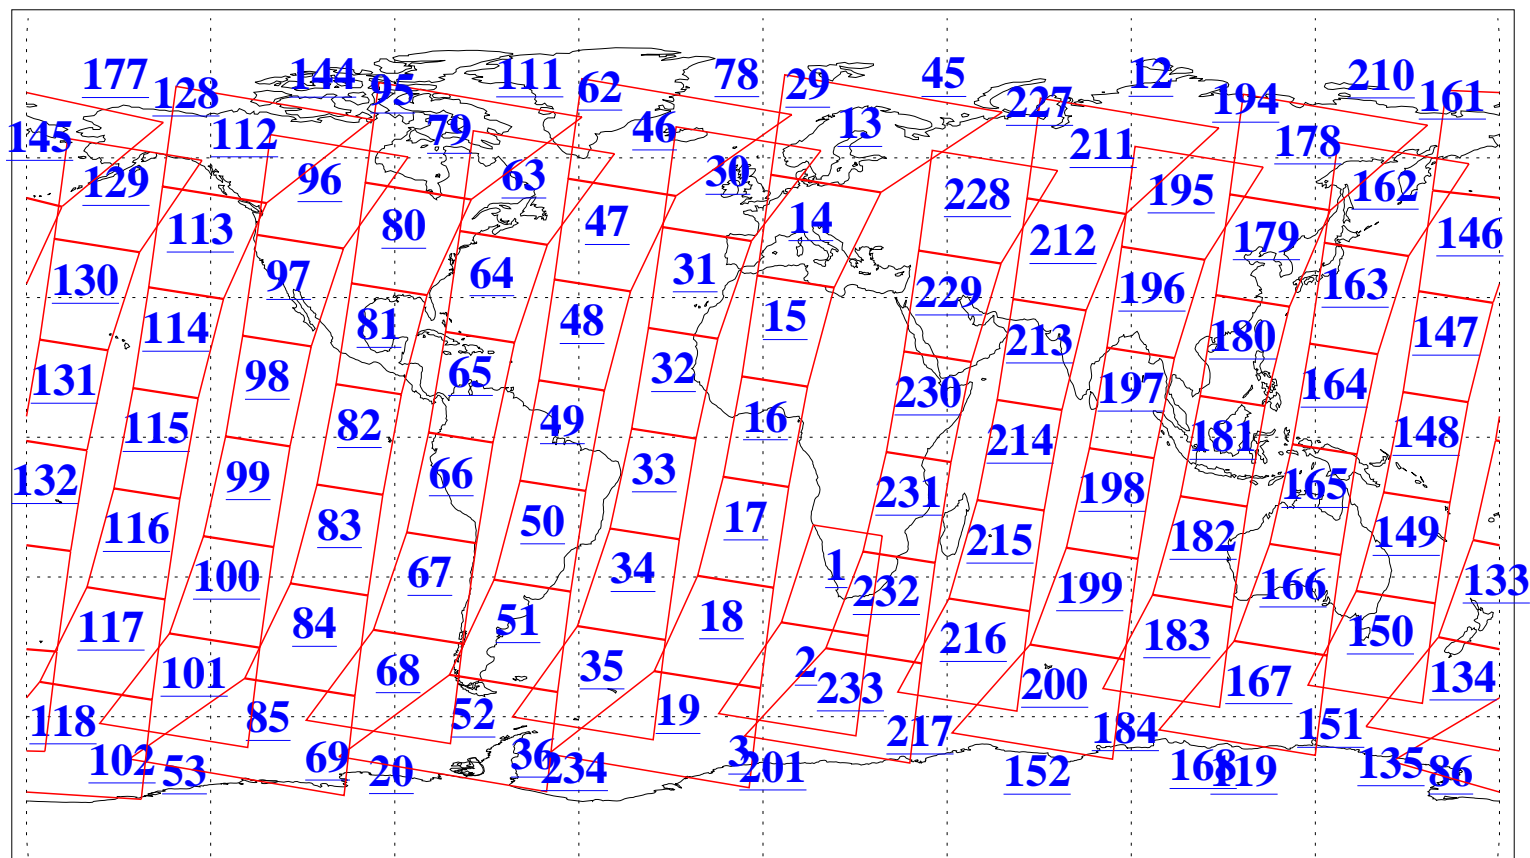

L1B Availability
AMSU Granules: 240
HSB Granules: 0
AIRS Granules: 240

31 May 2009
DoY 151
Aqua Day 2584
Granules: 1 to 120

Granules: 121 to 240

Legend: AMSU Available, HSB Available, AIRS Available

L1B Availability
AMSU Granules: 240
HSB Granules: 0
AIRS Granules: 240

31 May 2009
DoY 151
Aqua Day 2584
Ascending Granules

Descending Granules

Legend: AMSU Available, HSB Available, AIRS Available

L1B Availability
 AMSU Granules: 240
 HSB Granules: 0
 AIRS Granules: 240

31 May 2009
 DoY 151
 Aqua Day 2584

Northern Hemisphere Granules

Southern Hemisphere Granules

Legend: AMSU Available, HSB Available, AIRS Available