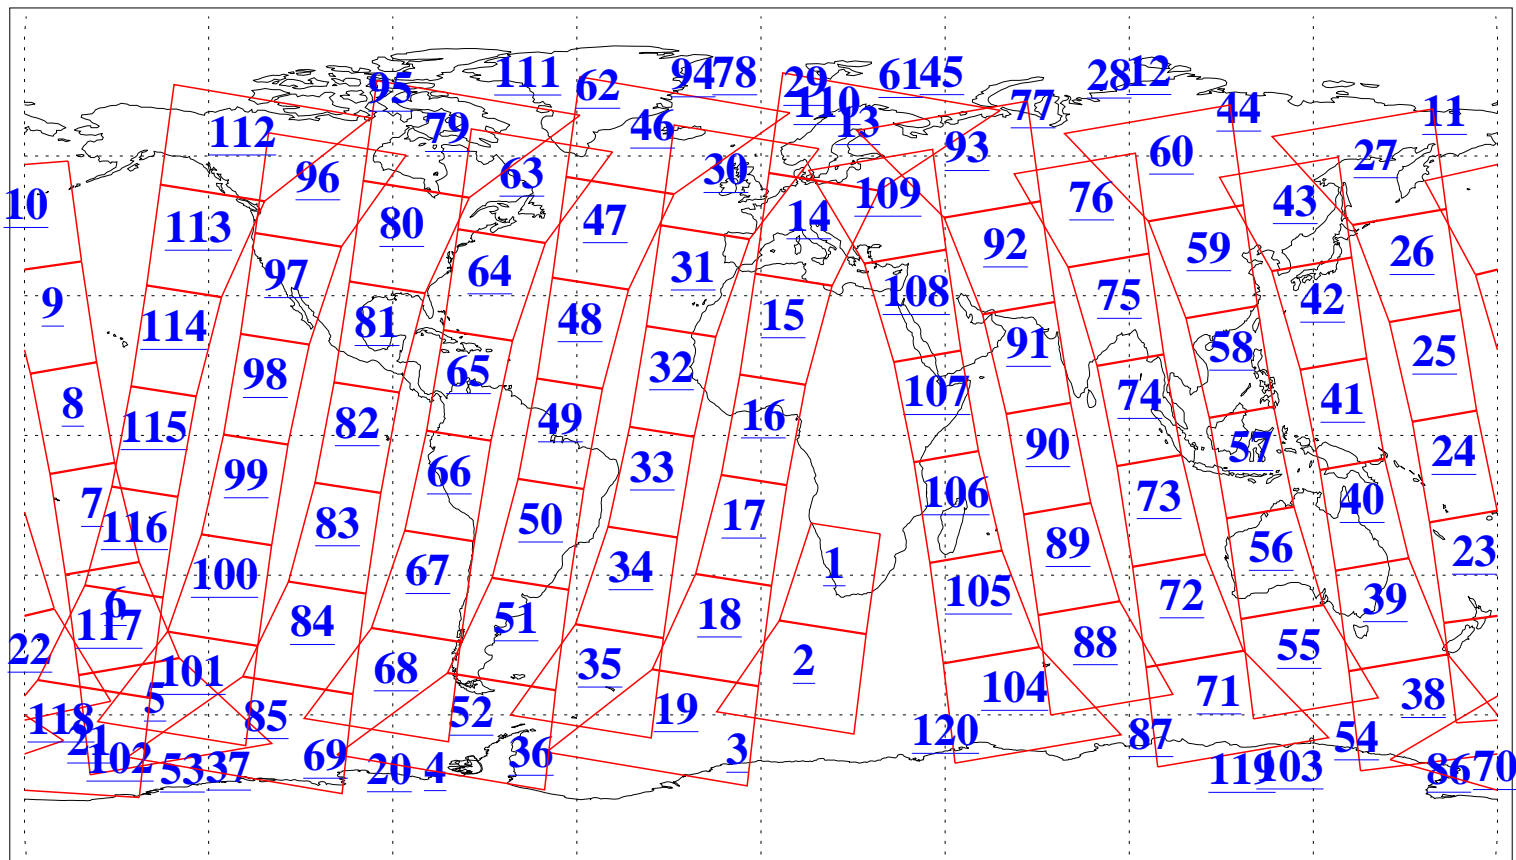

L1B Availability
AMSU Granules: 240
HSB Granules: 0
AIRS Granules: 240

31 May 2009
DoY 151
Aqua Day 2584
Granules: 1 to 120

Granules: 121 to 240

Legend: AMSU Available, HSB Available, AIRS Available

L1B Availability
AMSU Granules: 240
HSB Granules: 0
AIRS Granules: 240

31 May 2009
DoY 151
Aqua Day 2584
Ascending Granules

Descending Granules

Legend: AMSU Available, HSB Available, AIRS Available

L1B Availability
 AMSU Granules: 240
 HSB Granules: 0
 AIRS Granules: 240

31 May 2009
 DoY 151
 Aqua Day 2584

Northern Hemisphere Granules

Southern Hemisphere Granules

Legend: AMSU Available, HSB Available, AIRS Available