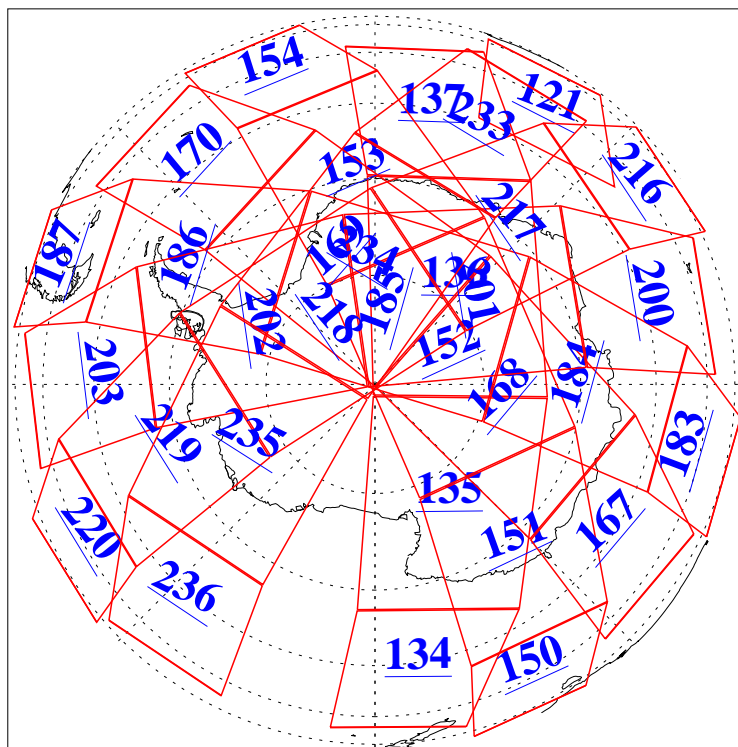

L1B Availability
AMSU Granules: 240
HSB Granules: 0
AIRS Granules: 240

31 May 2009
DoY 151
Aqua Day 2584
Granules: 1 to 120

Granules: 121 to 240

Legend: AMSU Available, HSB Available, AIRS Available

L1B Availability
AMSU Granules: 240
HSB Granules: 0
AIRS Granules: 240

31 May 2009
DoY 151
Aqua Day 2584
Ascending Granules

Descending Granules

Legend: AMSU Available, HSB Available, AIRS Available

L1B Availability
 AMSU Granules: 240
 HSB Granules: 0
 AIRS Granules: 240

31 May 2009
 DoY 151
 Aqua Day 2584

Northern Hemisphere Granules

Southern Hemisphere Granules

Legend: AMSU Available, HSB Available, AIRS Available