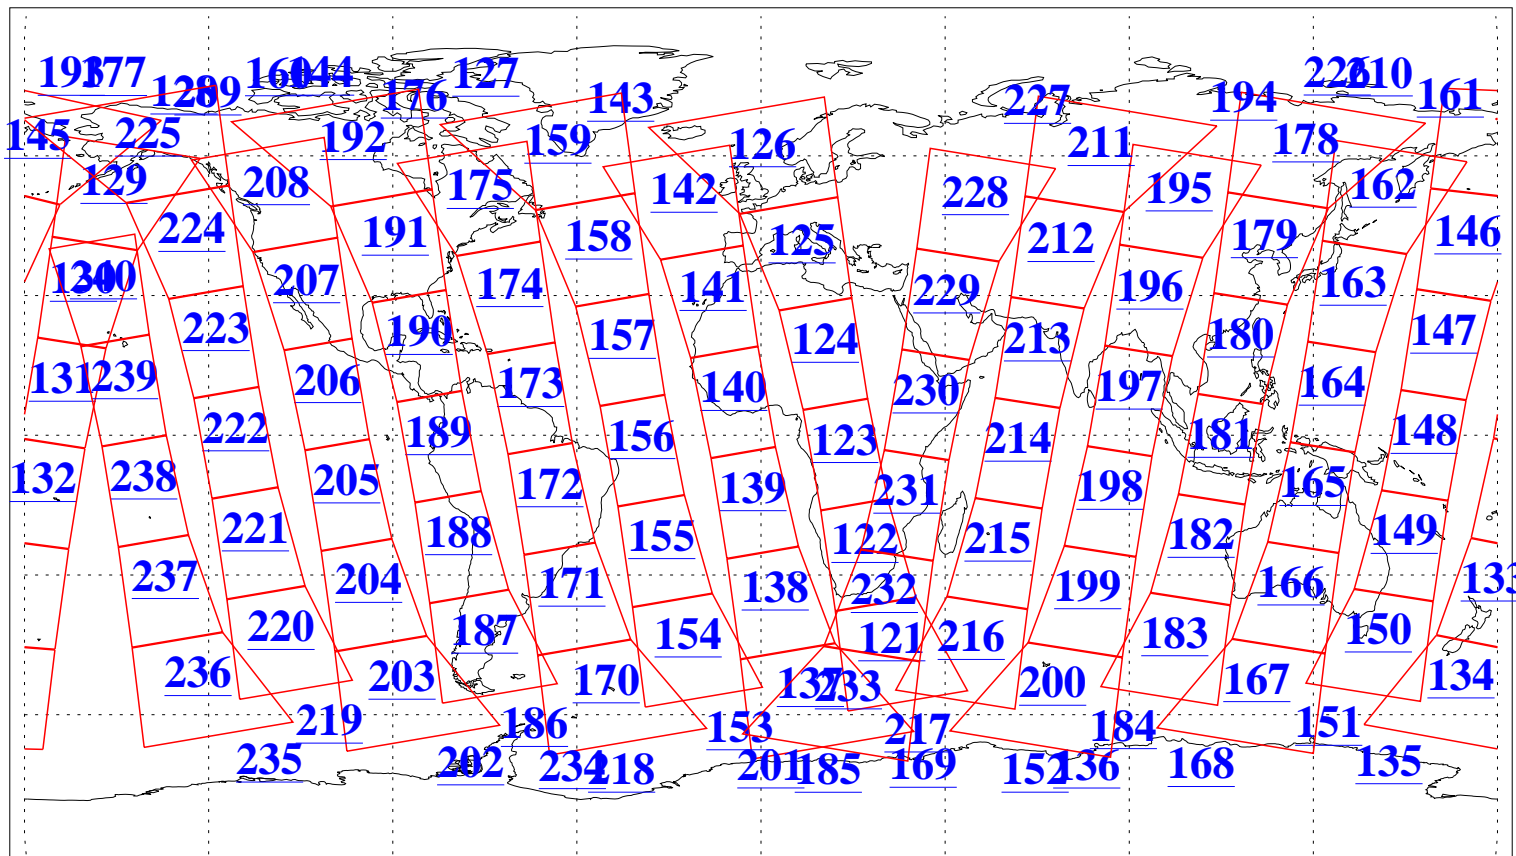

L1B Availability
AMSU Granules: 240
HSB Granules: 0
AIRS Granules: 240

31 May 2009
DoY 151
Aqua Day 2584
Granules: 1 to 120

Granules: 121 to 240

Legend: AMSU Available, HSB Available, AIRS Available

L1B Availability
AMSU Granules: 240
HSB Granules: 0
AIRS Granules: 240

31 May 2009
DoY 151
Aqua Day 2584
Ascending Granules

Descending Granules

Legend: AMSU Available, HSB Available, AIRS Available

L1B Availability
 AMSU Granules: 240
 HSB Granules: 0
 AIRS Granules: 240

31 May 2009
 DoY 151
 Aqua Day 2584

Northern Hemisphere Granules

Southern Hemisphere Granules

Legend: AMSU Available, HSB Available, AIRS Available