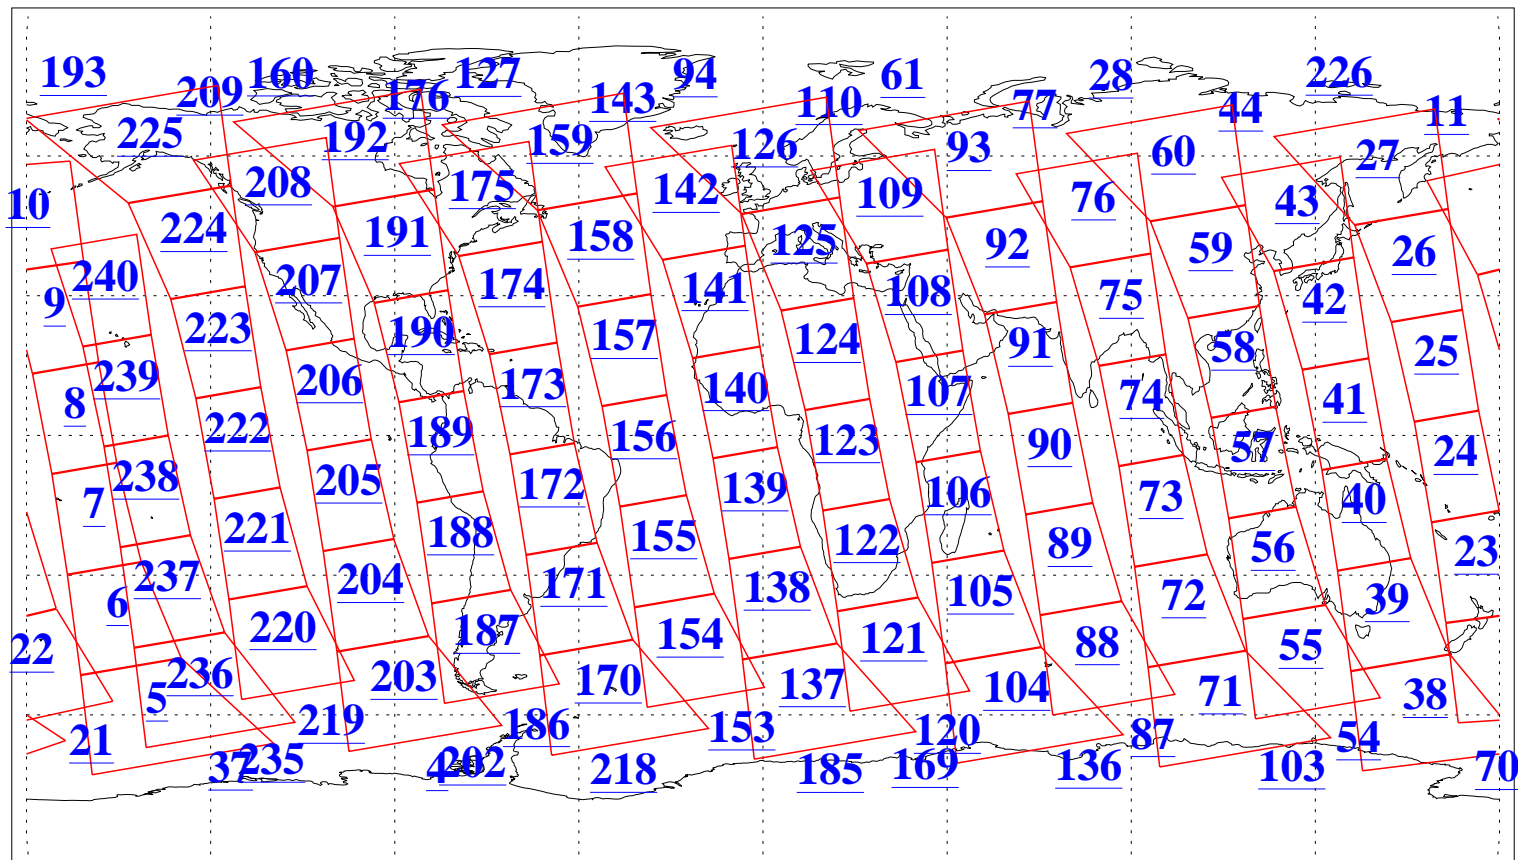

L1B Availability
AMSU Granules: 240
HSB Granules: 0
AIRS Granules: 240

31 May 2009
DoY 151
Aqua Day 2584
Granules: 1 to 120

Granules: 121 to 240

Legend: AMSU Available, HSB Available, AIRS Available

L1B Availability
AMSU Granules: 240
HSB Granules: 0
AIRS Granules: 240

31 May 2009
DoY 151
Aqua Day 2584
Ascending Granules

Descending Granules

Legend: AMSU Available, HSB Available, AIRS Available

L1B Availability
 AMSU Granules: 240
 HSB Granules: 0
 AIRS Granules: 240

31 May 2009
 DoY 151
 Aqua Day 2584

Northern Hemisphere Granules

Southern Hemisphere Granules

Legend: AMSU Available, HSB Available, AIRS Available