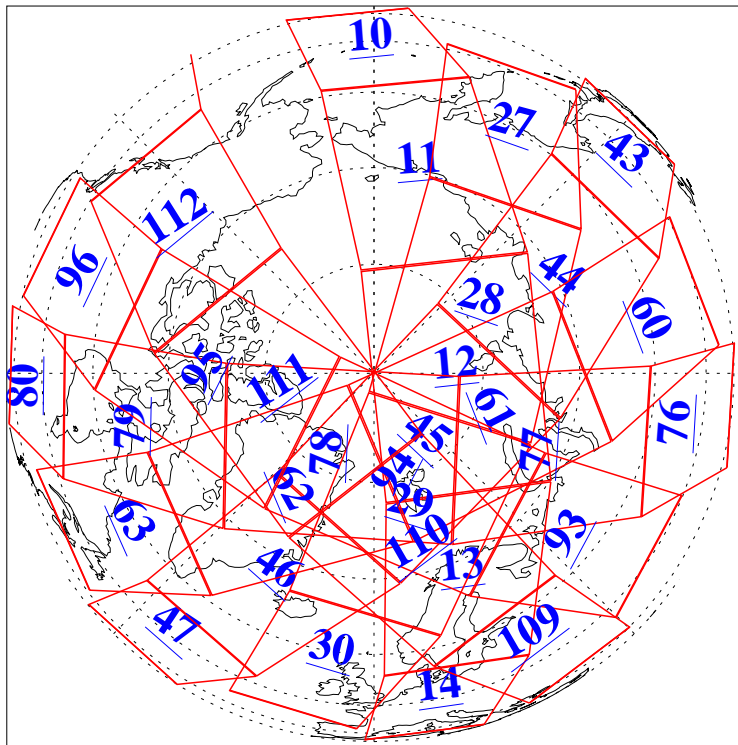

L1B Availability
AMSU Granules: 240
HSB Granules: 0
AIRS Granules: 240

31 May 2009
DoY 151
Aqua Day 2584
Granules: 1 to 120

Granules: 121 to 240

Legend: AMSU Available, HSB Available, AIRS Available

L1B Availability
AMSU Granules: 240
HSB Granules: 0
AIRS Granules: 240

31 May 2009
DoY 151
Aqua Day 2584
Ascending Granules

Descending Granules

Legend: AMSU Available, HSB Available, AIRS Available

L1B Availability
 AMSU Granules: 240
 HSB Granules: 0
 AIRS Granules: 240

31 May 2009
 DoY 151
 Aqua Day 2584

Northern Hemisphere Granules

Southern Hemisphere Granules

Legend: AMSU Available, HSB Available, AIRS Available