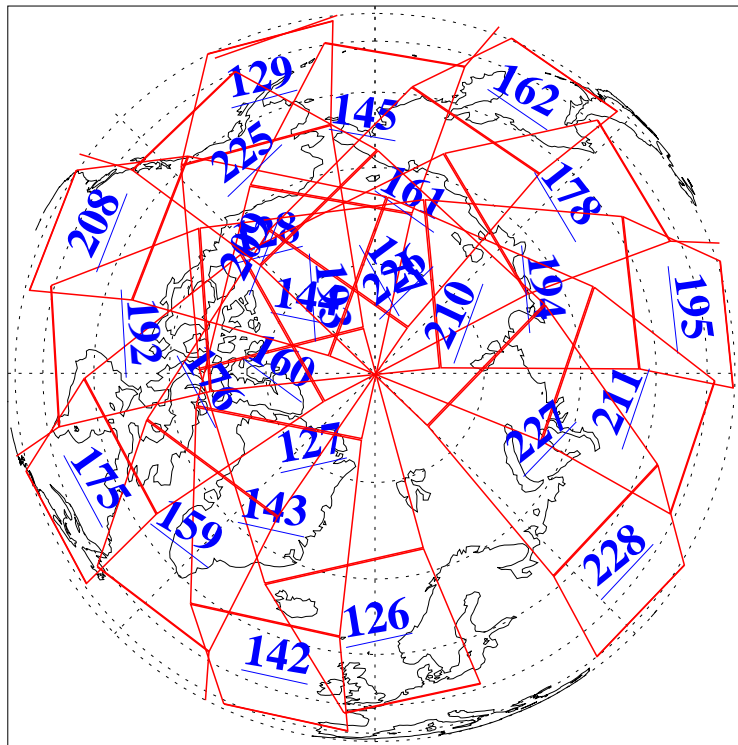

L1B Availability
AMSU Granules: 240
HSB Granules: 0
AIRS Granules: 240

31 May 2009
DoY 151
Aqua Day 2584
Granules: 1 to 120

Granules: 121 to 240

Legend: AMSU Available, HSB Available, AIRS Available

L1B Availability
AMSU Granules: 240
HSB Granules: 0
AIRS Granules: 240

31 May 2009
DoY 151
Aqua Day 2584
Ascending Granules

Descending Granules

Legend: AMSU Available, HSB Available, AIRS Available

L1B Availability
 AMSU Granules: 240
 HSB Granules: 0
 AIRS Granules: 240

31 May 2009
 DoY 151
 Aqua Day 2584

Northern Hemisphere Granules

Southern Hemisphere Granules

Legend: AMSU Available, HSB Available, AIRS Available