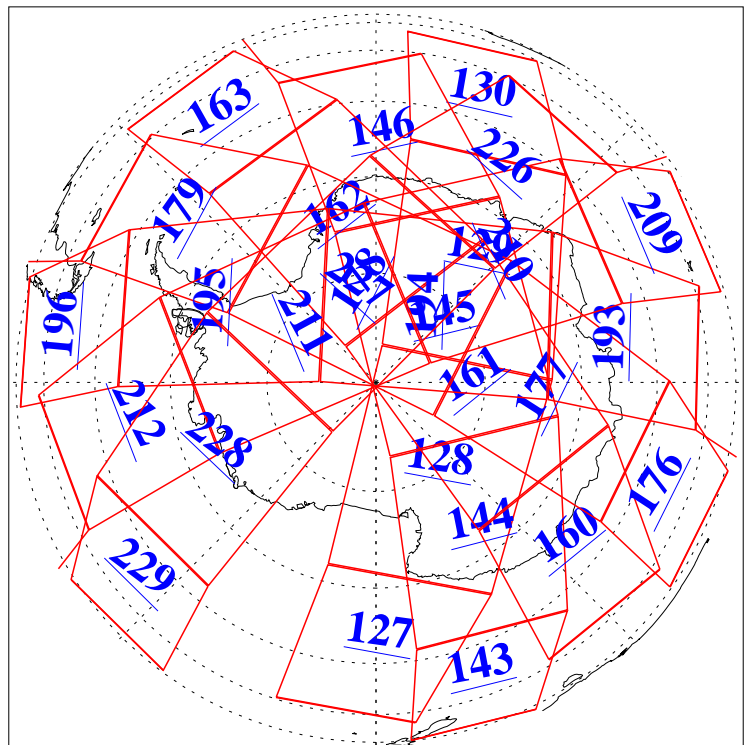

Legend: AMSU Available, HSB Available, AIRS Available