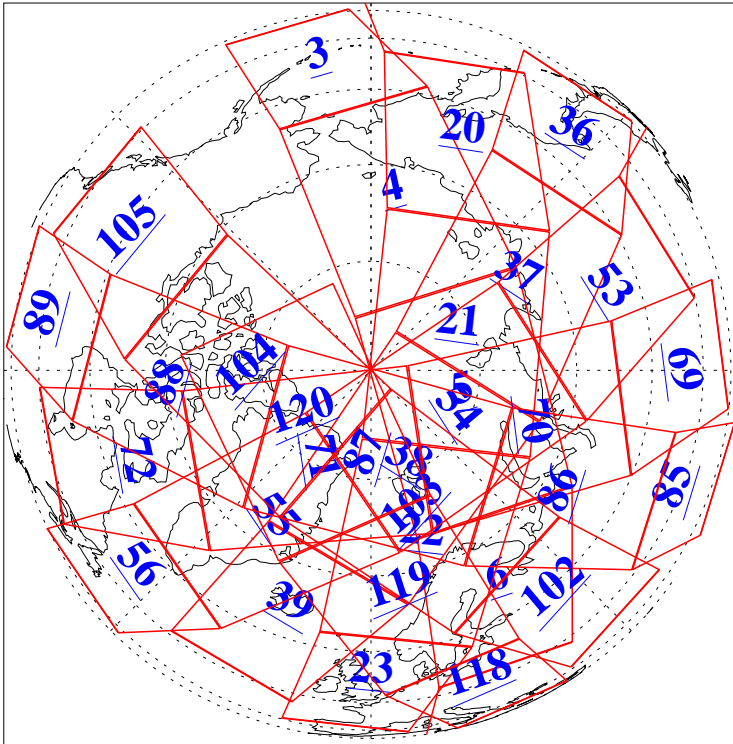

L1B Availability  
AMSU Granules: 240  
HSB Granules: 0  
AIRS Granules: 240

30 May 2009  
DoY 150  
Aqua Day 2583  
Granules: 1 to 120

Granules: 121 to 240

Legend: AMSU Available, HSB Available, AIRS Available

L1B Availability  
AMSU Granules: 240  
HSB Granules: 0  
AIRS Granules: 240

30 May 2009  
DoY 150  
Aqua Day 2583  
Ascending Granules

Descending Granules

Legend: AMSU Available, HSB Available, AIRS Available

### Northern Hemisphere Granules