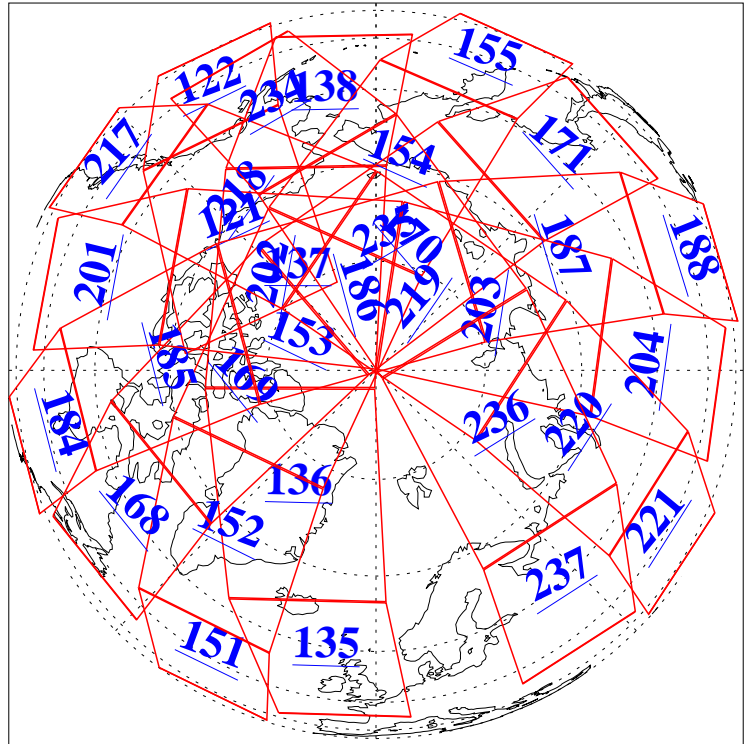

L1B Availability  
AMSU Granules: 240  
HSB Granules: 0  
AIRS Granules: 240

30 May 2009  
DoY 150  
Aqua Day 2583  
Granules: 1 to 120

Granules: 121 to 240

Legend: AMSU Available, HSB Available, AIRS Available

L1B Availability  
AMSU Granules: 240  
HSB Granules: 0  
AIRS Granules: 240

30 May 2009  
DoY 150  
Aqua Day 2583  
Ascending Granules

Descending Granules

Legend: AMSU Available, HSB Available, AIRS Available

### Northern Hemisphere Granules