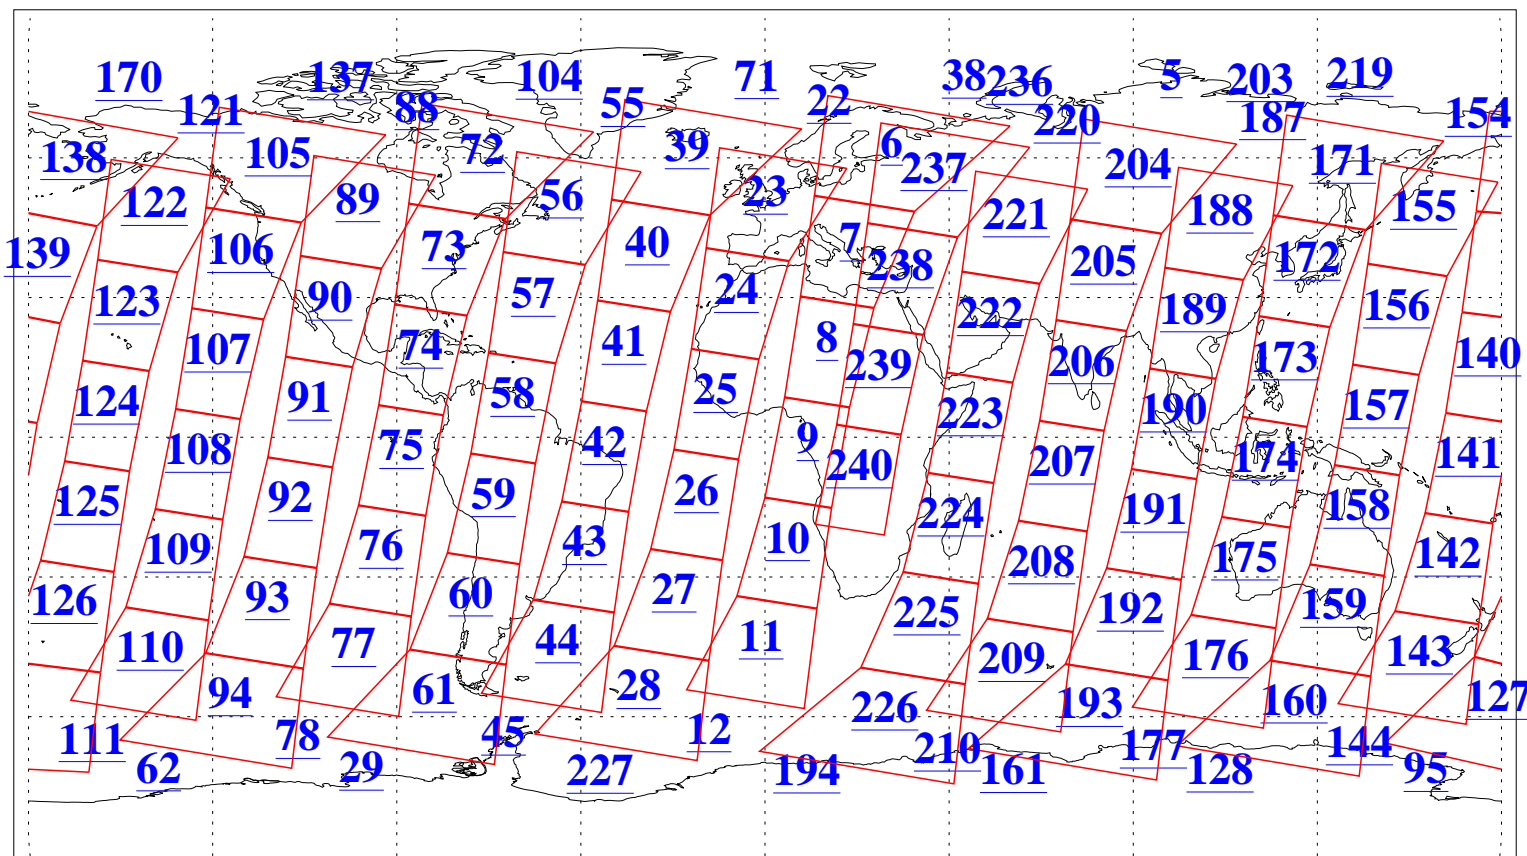

L1B Availability  
AMSU Granules: 240  
HSB Granules: 0  
AIRS Granules: 240

30 May 2009  
DoY 150  
Aqua Day 2583  
Granules: 1 to 120

Granules: 121 to 240

Legend: AMSU Available, HSB Available, AIRS Available

L1B Availability  
AMSU Granules: 240  
HSB Granules: 0  
AIRS Granules: 240

30 May 2009  
DoY 150  
Aqua Day 2583  
Ascending Granules

Descending Granules

Legend: AMSU Available, HSB Available, AIRS Available