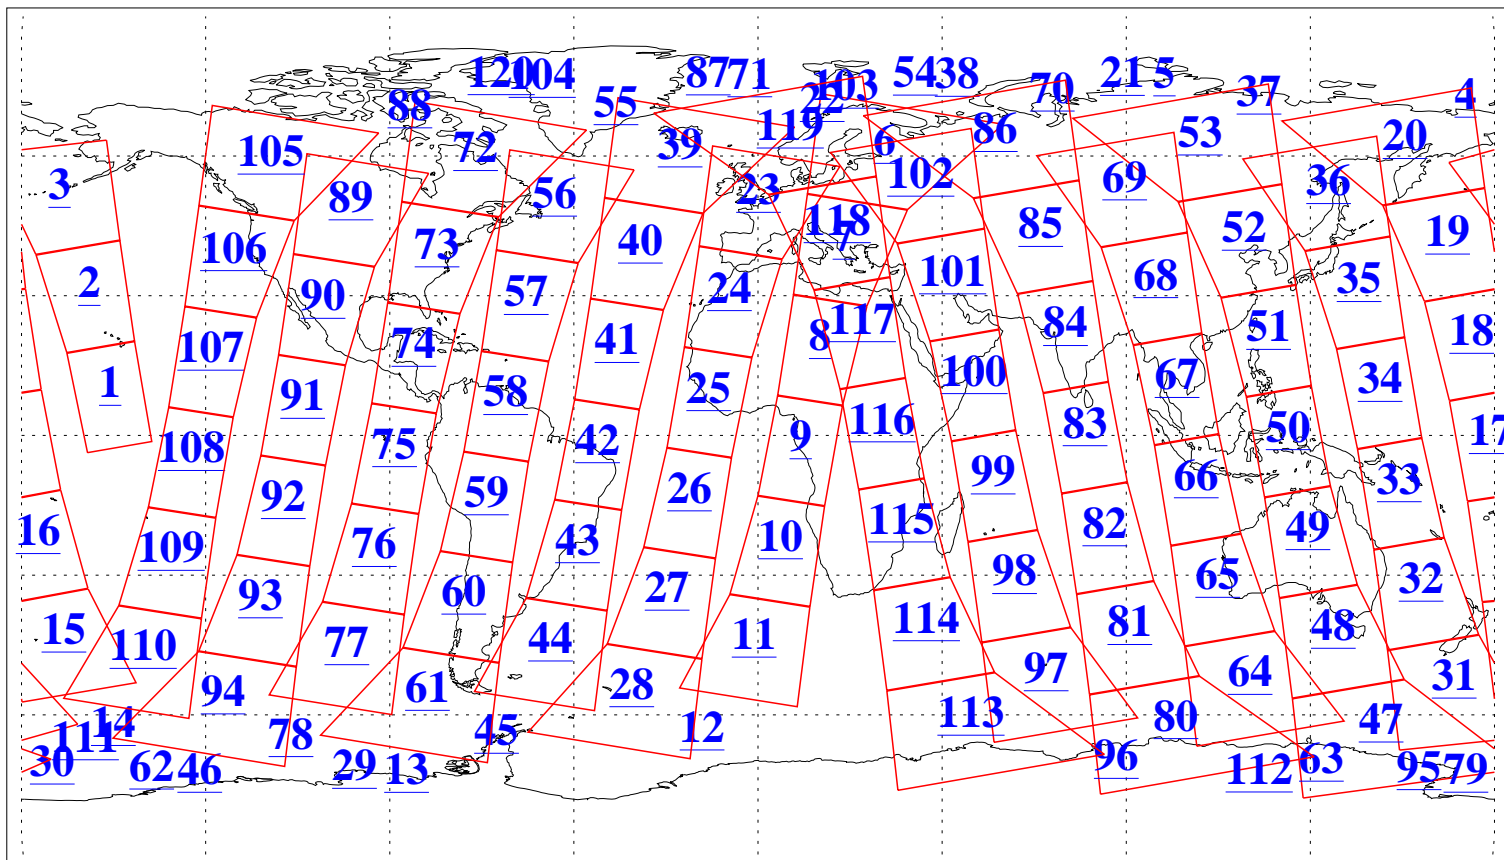

L1B Availability  
AMSU Granules: 240  
HSB Granules: 0  
AIRS Granules: 240

30 May 2009  
DoY 150  
Aqua Day 2583  
Granules: 1 to 120

Granules: 121 to 240

Legend: AMSU Available, HSB Available, AIRS Available

L1B Availability  
AMSU Granules: 240  
HSB Granules: 0  
AIRS Granules: 240

30 May 2009  
DoY 150  
Aqua Day 2583  
Ascending Granules

Descending Granules

Legend: AMSU Available, HSB Available, AIRS Available

### Northern Hemisphere Granules