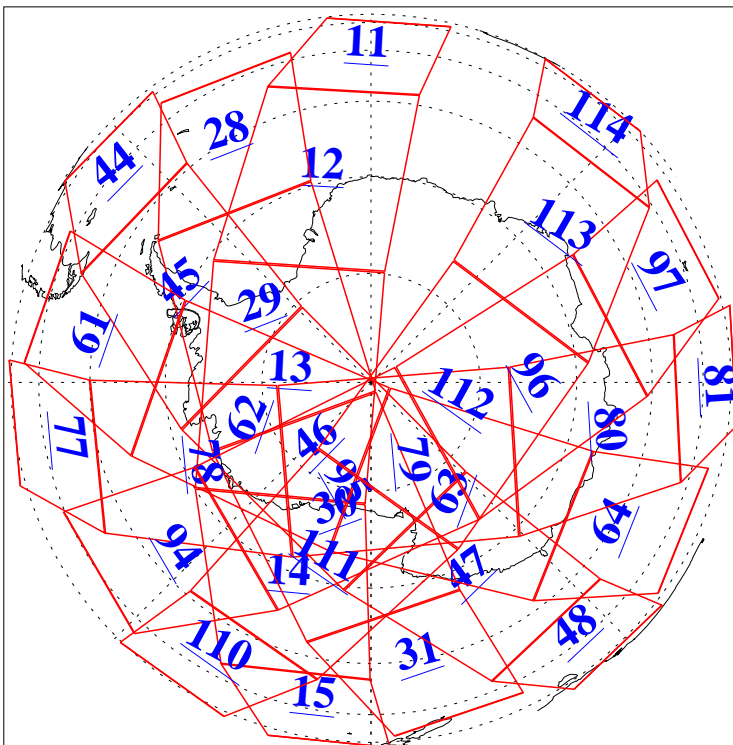

Legend: AMSU Available, HSB Available, AIRS Available