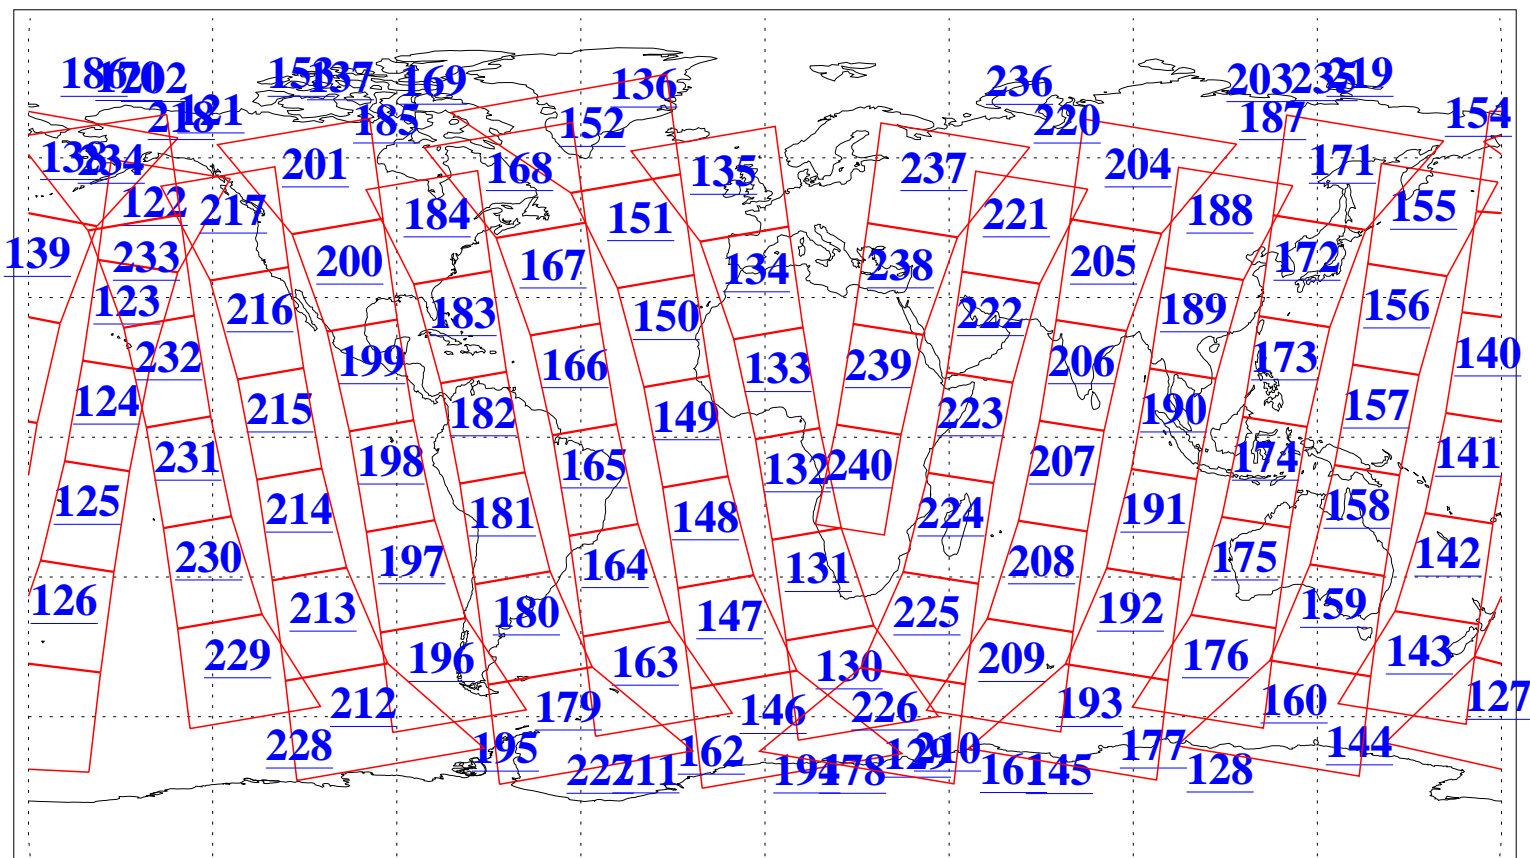

L1B Availability  
AMSU Granules: 240  
HSB Granules: 0  
AIRS Granules: 240

30 May 2009  
DoY 150  
Aqua Day 2583  
Granules: 1 to 120

Granules: 121 to 240

Legend: AMSU Available, HSB Available, AIRS Available

L1B Availability  
AMSU Granules: 240  
HSB Granules: 0  
AIRS Granules: 240

30 May 2009  
DoY 150  
Aqua Day 2583  
Ascending Granules

Descending Granules

Legend: AMSU Available, HSB Available, AIRS Available