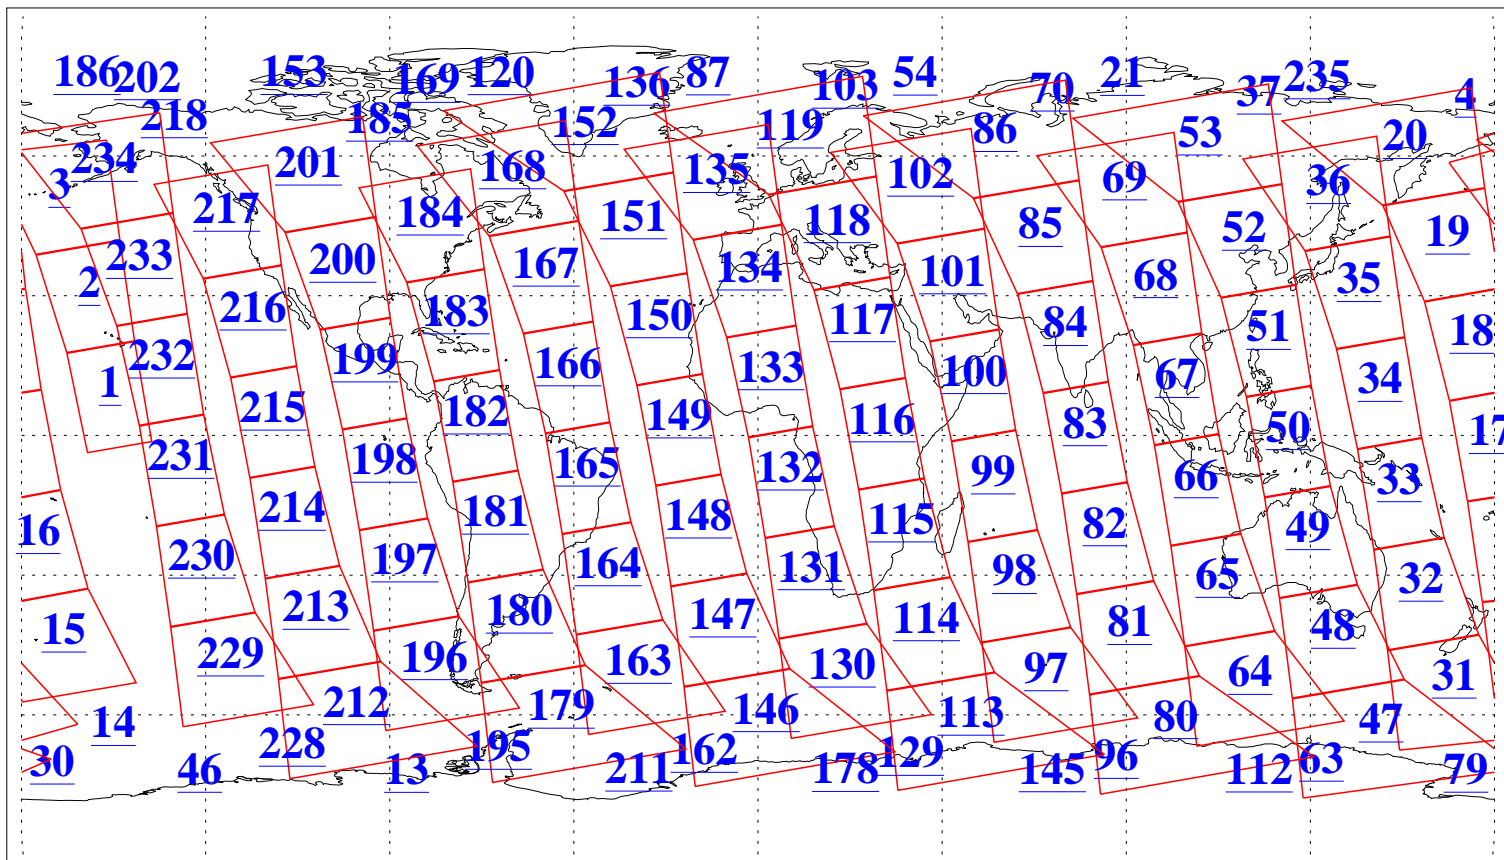

L1B Availability  
AMSU Granules: 240  
HSB Granules: 0  
AIRS Granules: 240

30 May 2009  
DoY 150  
Aqua Day 2583  
Granules: 1 to 120

Granules: 121 to 240

Legend: AMSU Available, HSB Available, AIRS Available

L1B Availability  
AMSU Granules: 240  
HSB Granules: 0  
AIRS Granules: 240

30 May 2009  
DoY 150  
Aqua Day 2583  
Ascending Granules

Descending Granules

Legend: AMSU Available, HSB Available, AIRS Available