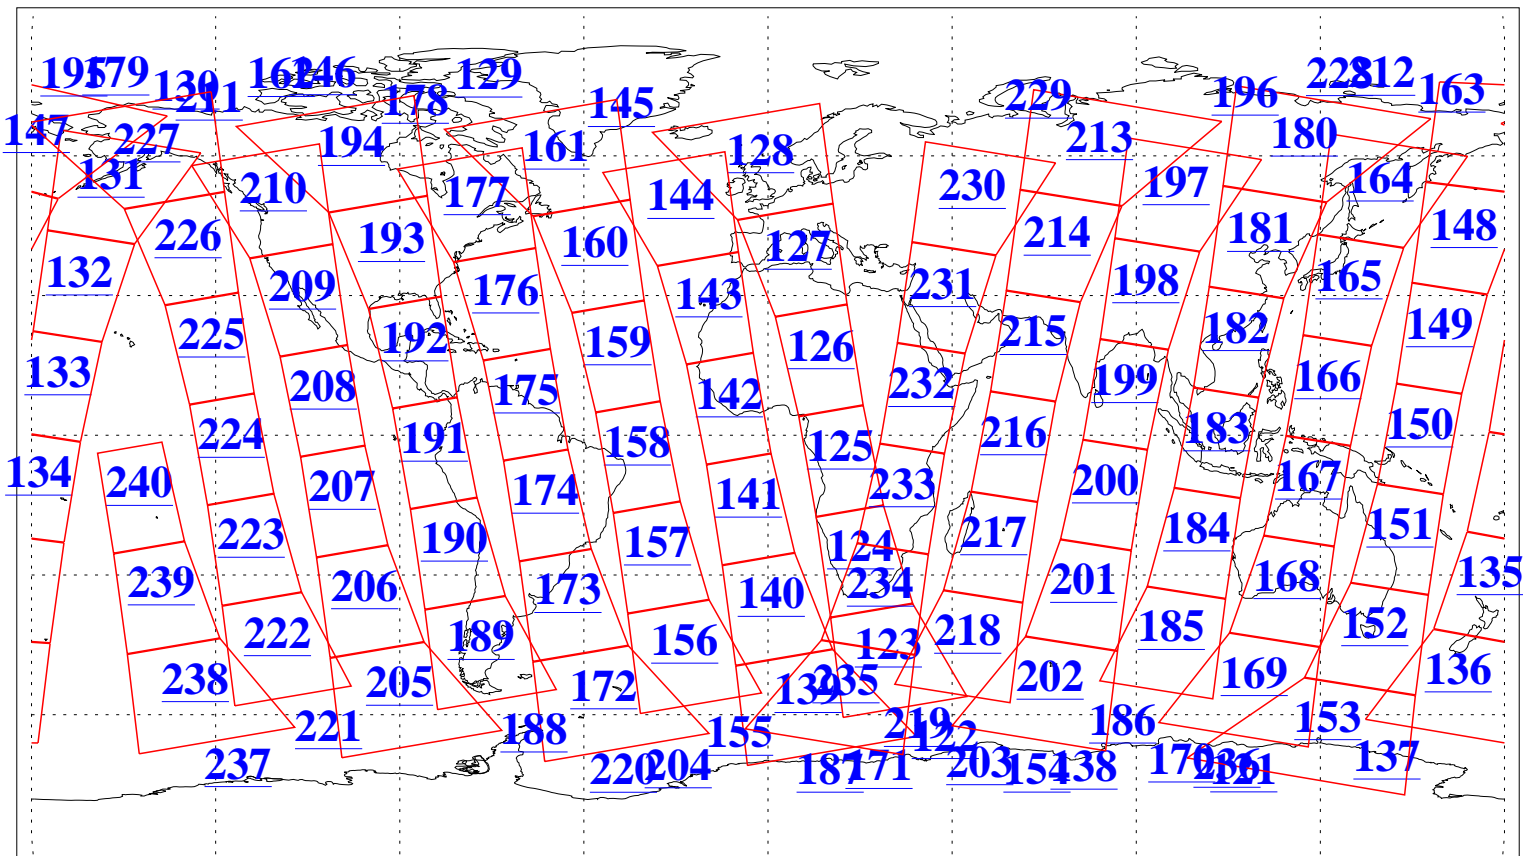

L1B Availability  
AMSU Granules: 240  
HSB Granules: 0  
AIRS Granules: 240

29 May 2009  
DoY 149  
Aqua Day 2582  
Granules: 1 to 120

Granules: 121 to 240

Legend: AMSU Available, HSB Available, AIRS Available

L1B Availability  
AMSU Granules: 240  
HSB Granules: 0  
AIRS Granules: 240

29 May 2009  
DoY 149  
Aqua Day 2582  
Ascending Granules

Descending Granules

Legend: AMSU Available, HSB Available, AIRS Available