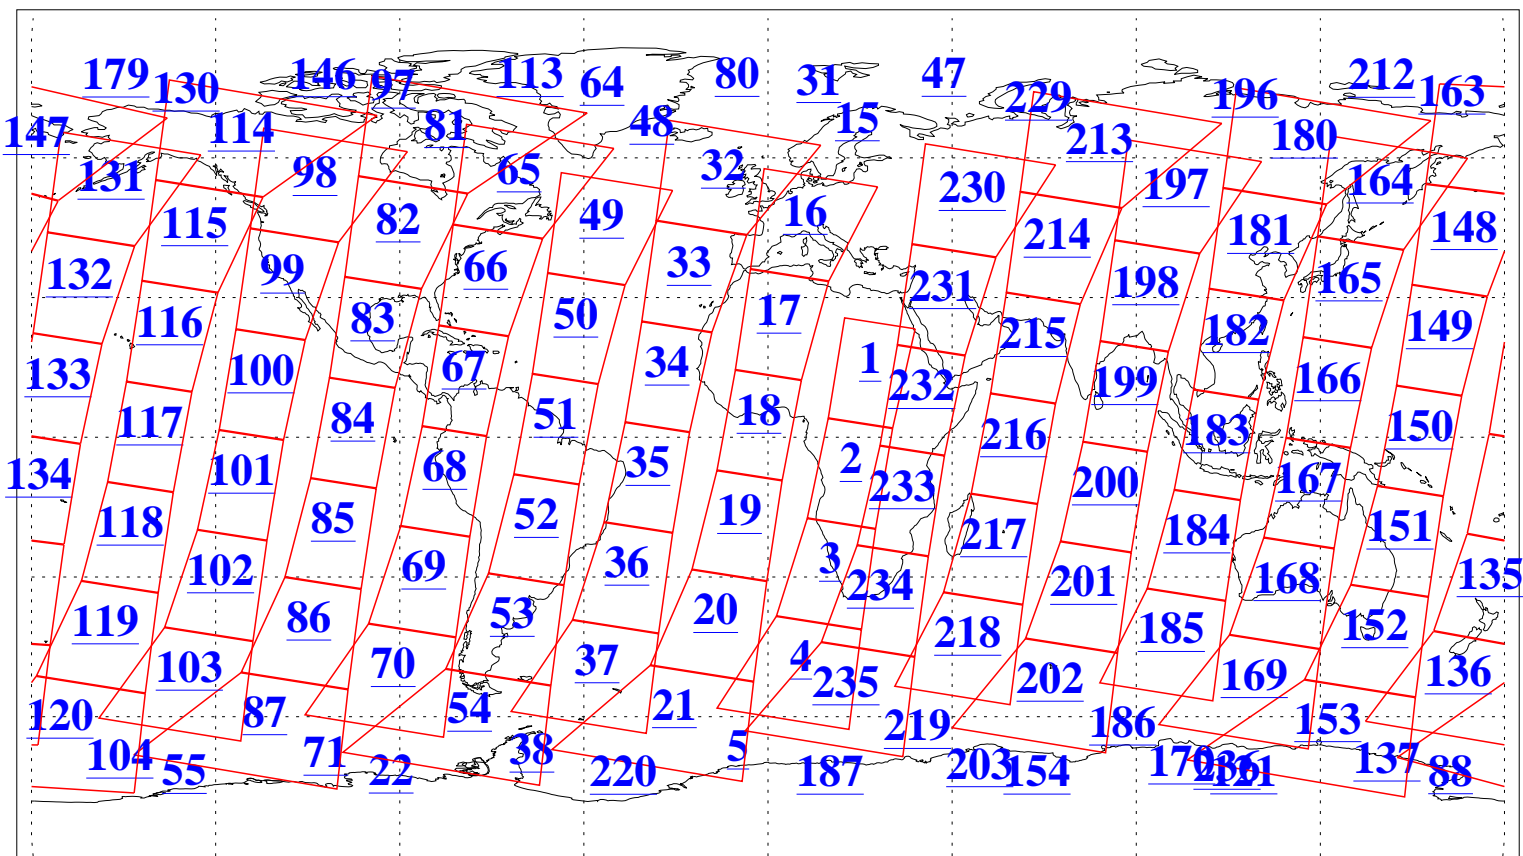

L1B Availability  
AMSU Granules: 240  
HSB Granules: 0  
AIRS Granules: 240

29 May 2009  
DoY 149  
Aqua Day 2582  
Granules: 1 to 120

Granules: 121 to 240

Legend: AMSU Available, HSB Available, AIRS Available

L1B Availability  
AMSU Granules: 240  
HSB Granules: 0  
AIRS Granules: 240

29 May 2009  
DoY 149  
Aqua Day 2582  
Ascending Granules

Descending Granules

Legend: AMSU Available, HSB Available, AIRS Available