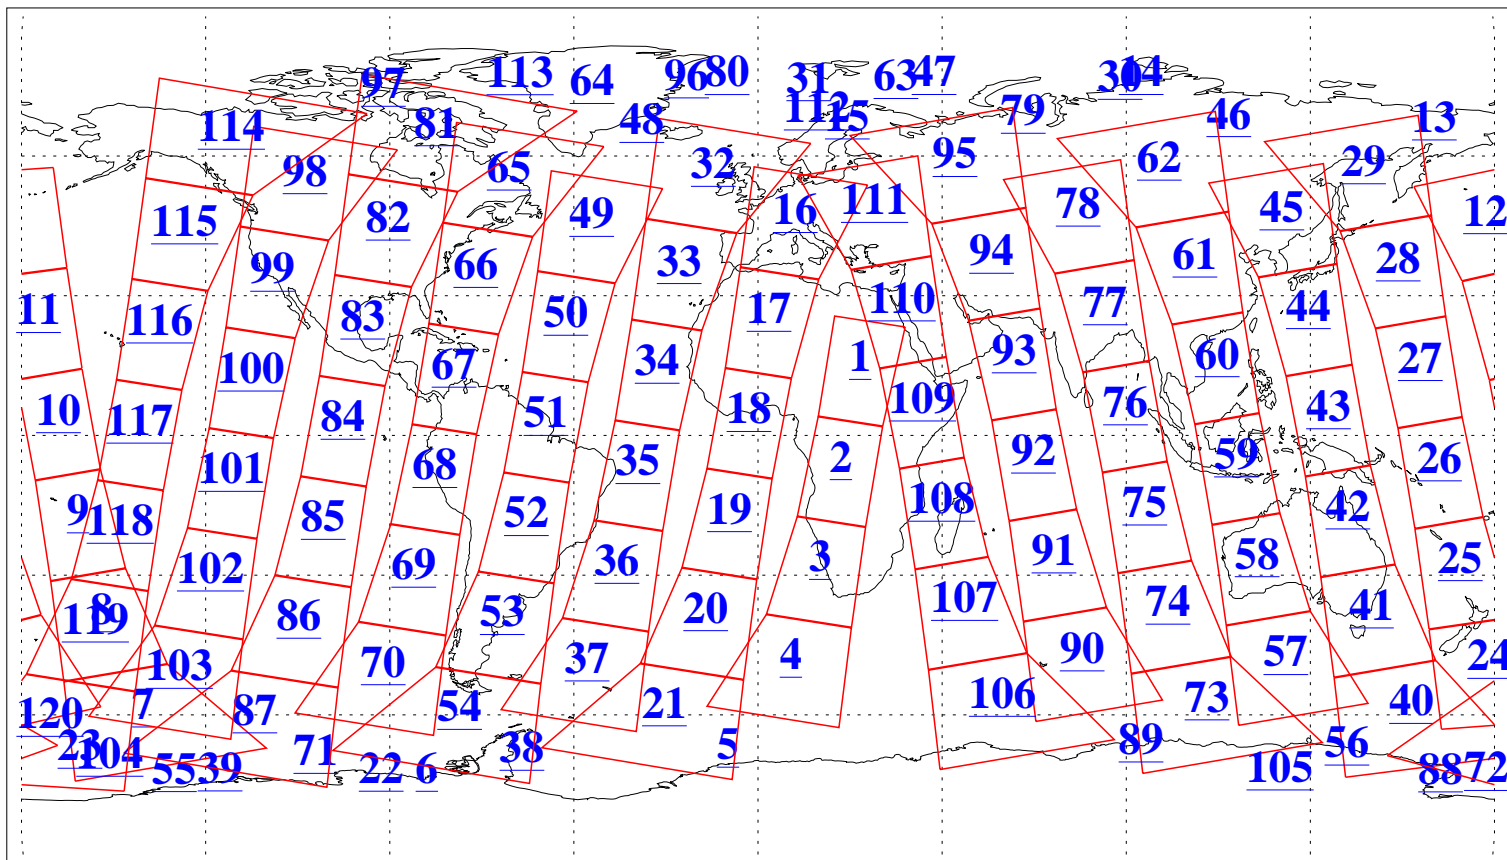

L1B Availability  
AMSU Granules: 240  
HSB Granules: 0  
AIRS Granules: 240

29 May 2009  
DoY 149  
Aqua Day 2582  
Granules: 1 to 120

Granules: 121 to 240

Legend: AMSU Available, HSB Available, AIRS Available

L1B Availability  
AMSU Granules: 240  
HSB Granules: 0  
AIRS Granules: 240

29 May 2009  
DoY 149  
Aqua Day 2582  
Ascending Granules

Descending Granules

Legend: AMSU Available, HSB Available, AIRS Available