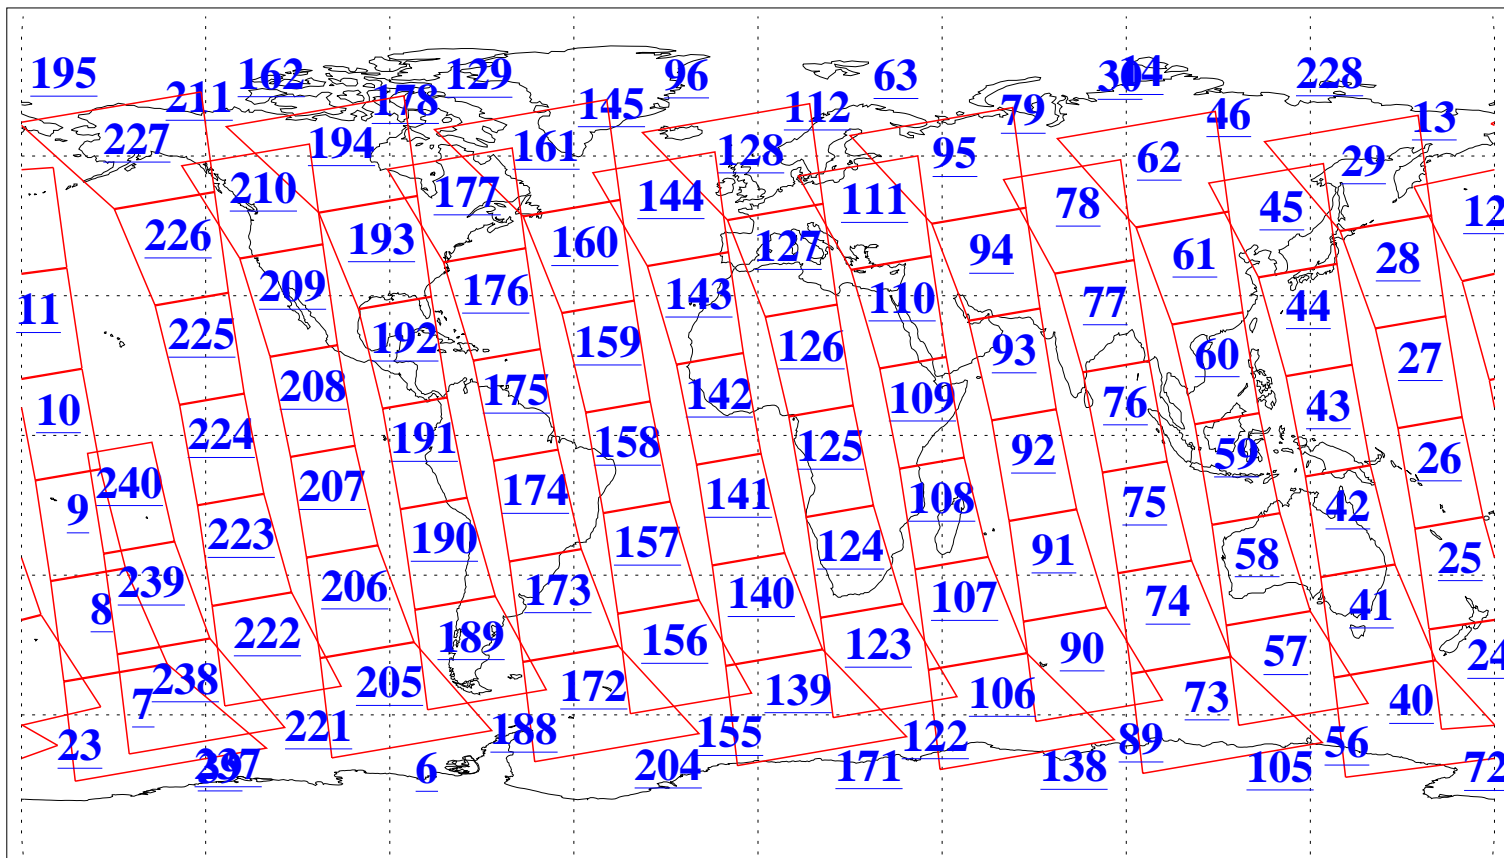

L1B Availability  
AMSU Granules: 240  
HSB Granules: 0  
AIRS Granules: 240

29 May 2009  
DoY 149  
Aqua Day 2582  
Granules: 1 to 120

Granules: 121 to 240

Legend: AMSU Available, HSB Available, AIRS Available

L1B Availability  
AMSU Granules: 240  
HSB Granules: 0  
AIRS Granules: 240

29 May 2009  
DoY 149  
Aqua Day 2582  
Ascending Granules

Descending Granules

Legend: AMSU Available, HSB Available, AIRS Available