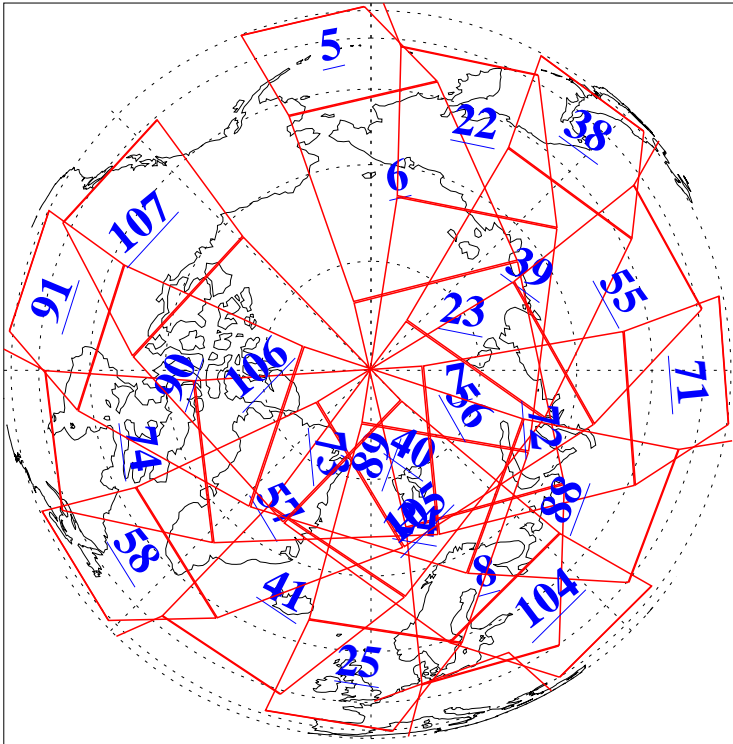

L1B Availability
AMSU Granules: 240
HSB Granules: 0
AIRS Granules: 240

28 May 2009
DoY 148
Aqua Day 2581
Granules: 1 to 120

Granules: 121 to 240

Legend: AMSU Available, HSB Available, AIRS Available

L1B Availability
AMSU Granules: 240
HSB Granules: 0
AIRS Granules: 240

28 May 2009
DoY 148
Aqua Day 2581
Ascending Granules

Descending Granules

Legend: AMSU Available, HSB Available, AIRS Available

L1B Availability
 AMSU Granules: 240
 HSB Granules: 0
 AIRS Granules: 240

28 May 2009
 DoY 148
 Aqua Day 2581

Northern Hemisphere Granules

Southern Hemisphere Granules

Legend: AMSU Available, HSB Available, AIRS Available