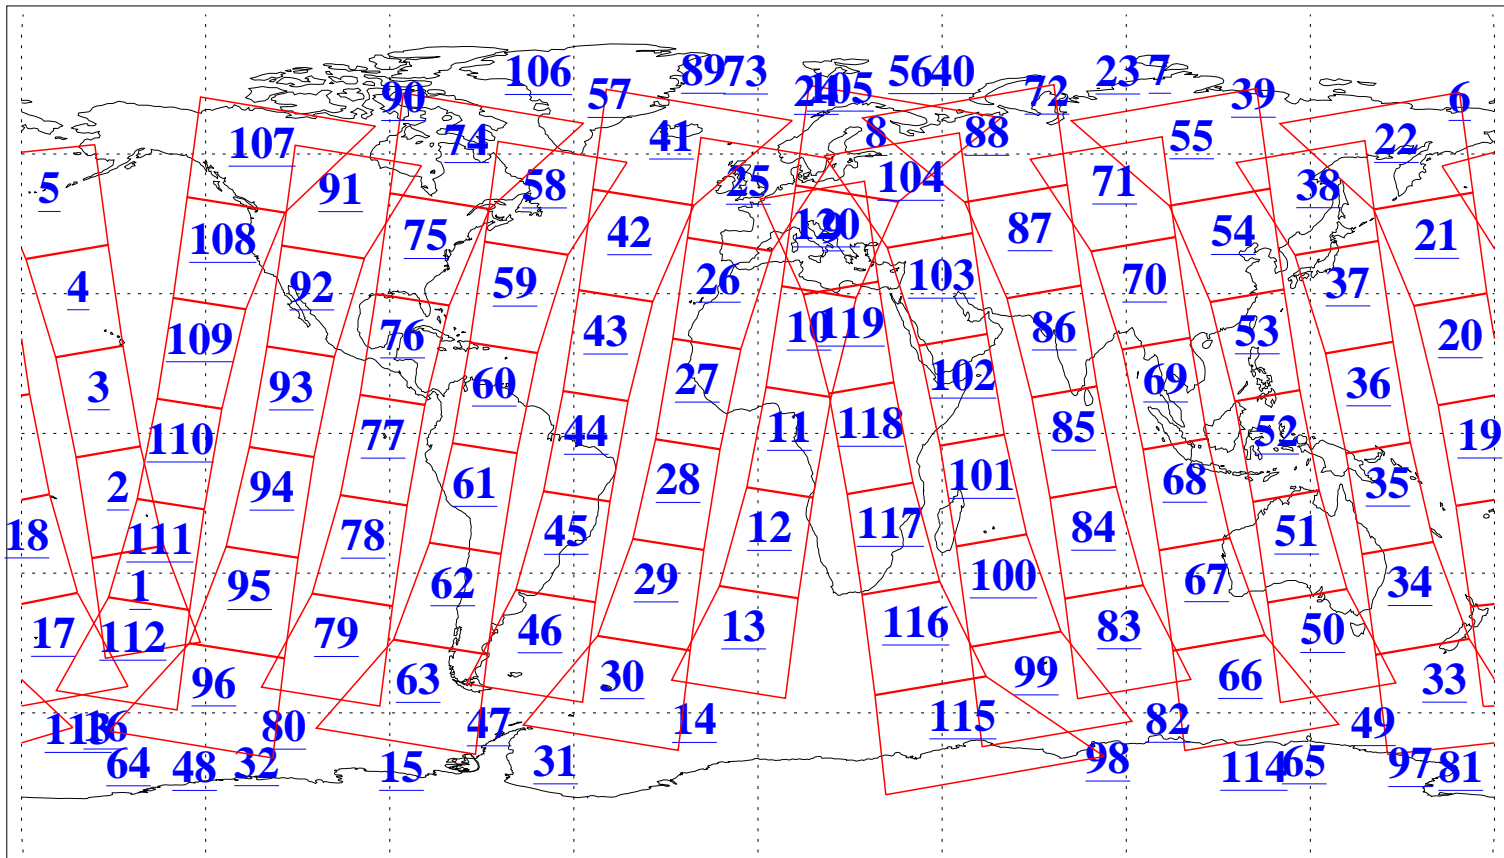

L1B Availability
AMSU Granules: 240
HSB Granules: 0
AIRS Granules: 240

28 May 2009
DoY 148
Aqua Day 2581
Granules: 1 to 120

Granules: 121 to 240

Legend: AMSU Available, HSB Available, AIRS Available

L1B Availability
AMSU Granules: 240
HSB Granules: 0
AIRS Granules: 240

28 May 2009
DoY 148
Aqua Day 2581
Ascending Granules

Descending Granules

Legend: AMSU Available, HSB Available, AIRS Available

L1B Availability
 AMSU Granules: 240
 HSB Granules: 0
 AIRS Granules: 240

28 May 2009
 DoY 148
 Aqua Day 2581

Northern Hemisphere Granules

Southern Hemisphere Granules

Legend: AMSU Available, HSB Available, AIRS Available