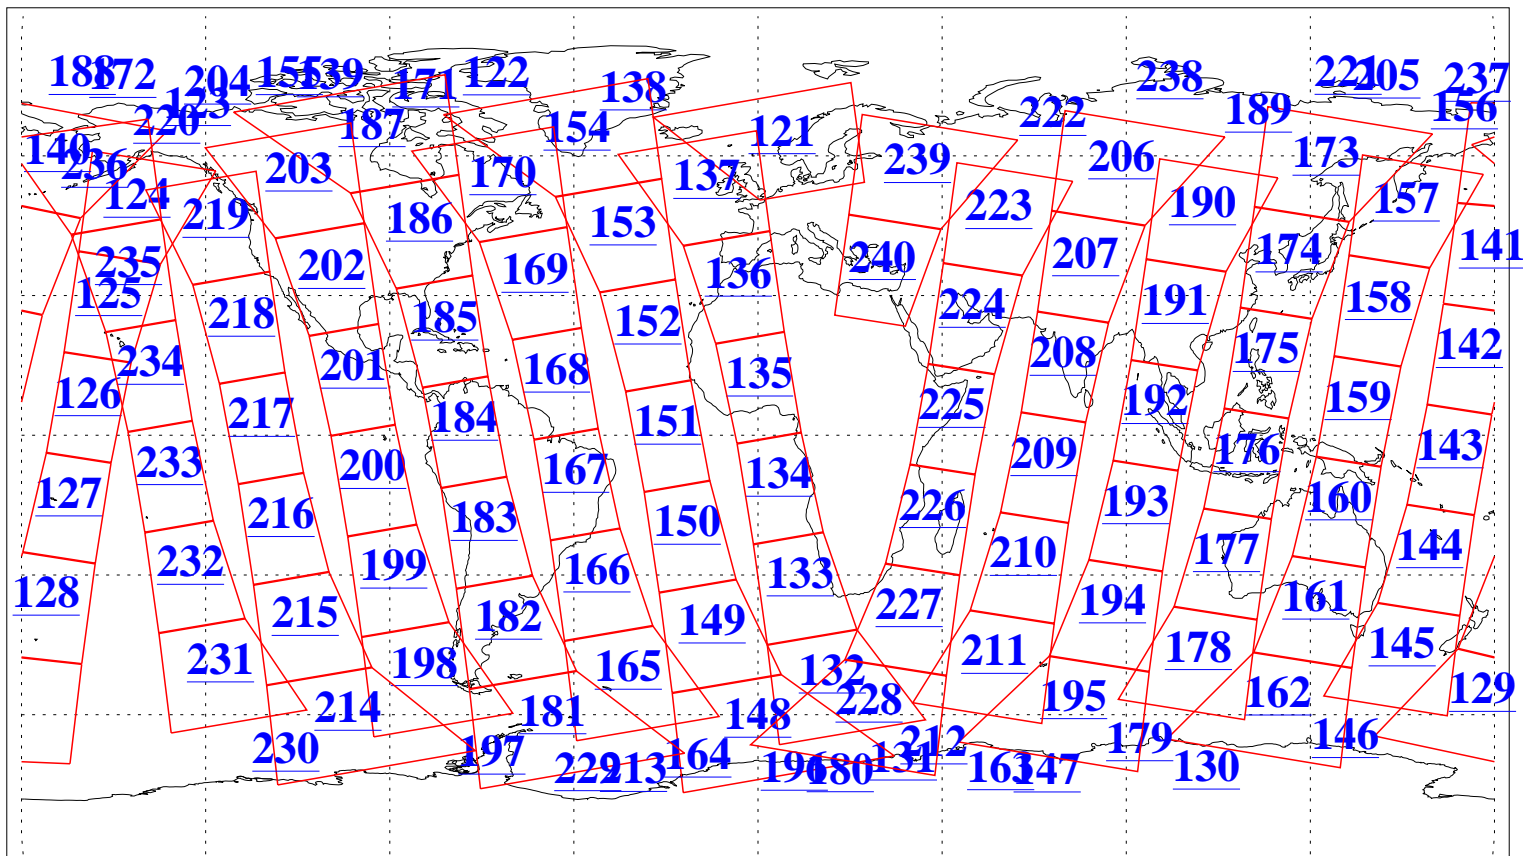

L1B Availability
AMSU Granules: 240
HSB Granules: 0
AIRS Granules: 240

28 May 2009
DoY 148
Aqua Day 2581
Granules: 1 to 120

Granules: 121 to 240

Legend: AMSU Available, HSB Available, AIRS Available

L1B Availability
AMSU Granules: 240
HSB Granules: 0
AIRS Granules: 240

28 May 2009
DoY 148
Aqua Day 2581
Ascending Granules

Descending Granules

Legend: AMSU Available, HSB Available, AIRS Available

L1B Availability
 AMSU Granules: 240
 HSB Granules: 0
 AIRS Granules: 240

28 May 2009
 DoY 148
 Aqua Day 2581

Northern Hemisphere Granules

Southern Hemisphere Granules

Legend: AMSU Available, HSB Available, AIRS Available