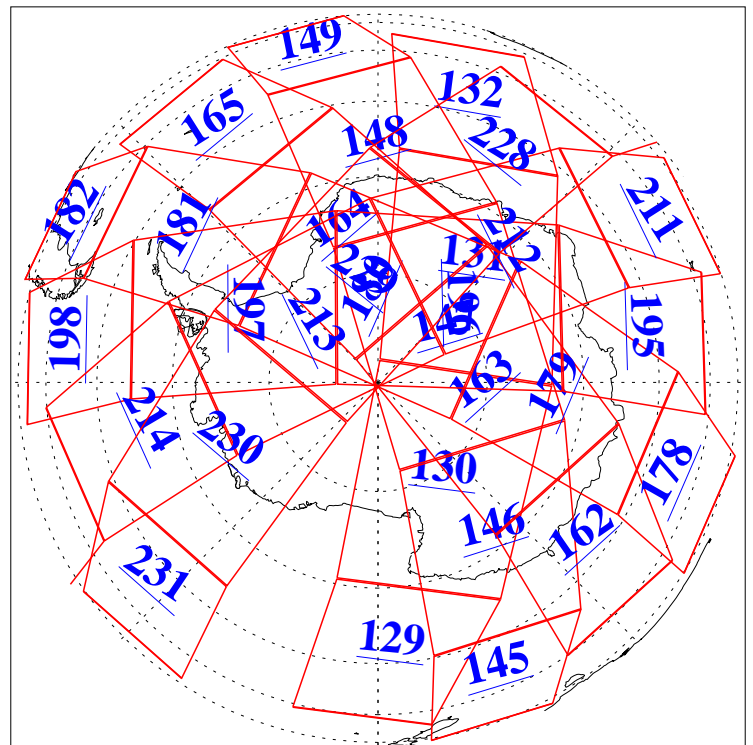

L1B Availability
AMSU Granules: 240
HSB Granules: 0
AIRS Granules: 240

28 May 2009
DoY 148
Aqua Day 2581
Granules: 1 to 120

Granules: 121 to 240

Legend: AMSU Available, HSB Available, AIRS Available

L1B Availability
AMSU Granules: 240
HSB Granules: 0
AIRS Granules: 240

28 May 2009
DoY 148
Aqua Day 2581
Ascending Granules

Descending Granules

Legend: AMSU Available, HSB Available, AIRS Available

L1B Availability
 AMSU Granules: 240
 HSB Granules: 0
 AIRS Granules: 240

28 May 2009
 DoY 148
 Aqua Day 2581

Northern Hemisphere Granules

Southern Hemisphere Granules

Legend: AMSU Available, HSB Available, AIRS Available