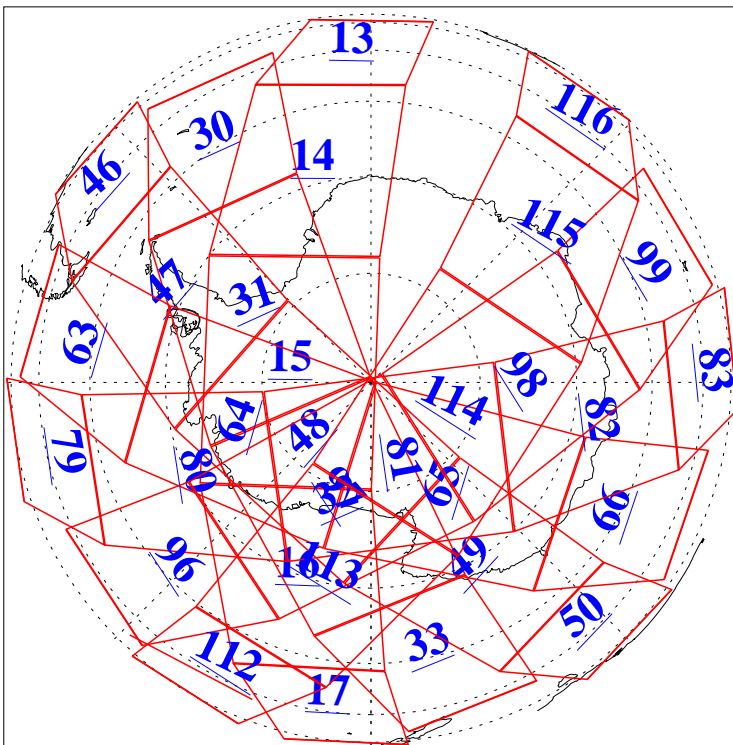

L1B Availability
AMSU Granules: 240
HSB Granules: 0
AIRS Granules: 240

28 May 2009
DoY 148
Aqua Day 2581
Granules: 1 to 120

Granules: 121 to 240

Legend: AMSU Available, HSB Available, AIRS Available

L1B Availability
AMSU Granules: 240
HSB Granules: 0
AIRS Granules: 240

28 May 2009
DoY 148
Aqua Day 2581
Ascending Granules

Descending Granules

Legend: AMSU Available, HSB Available, AIRS Available

L1B Availability
 AMSU Granules: 240
 HSB Granules: 0
 AIRS Granules: 240

28 May 2009
 DoY 148
 Aqua Day 2581

Northern Hemisphere Granules

Southern Hemisphere Granules

Legend: AMSU Available, HSB Available, AIRS Available