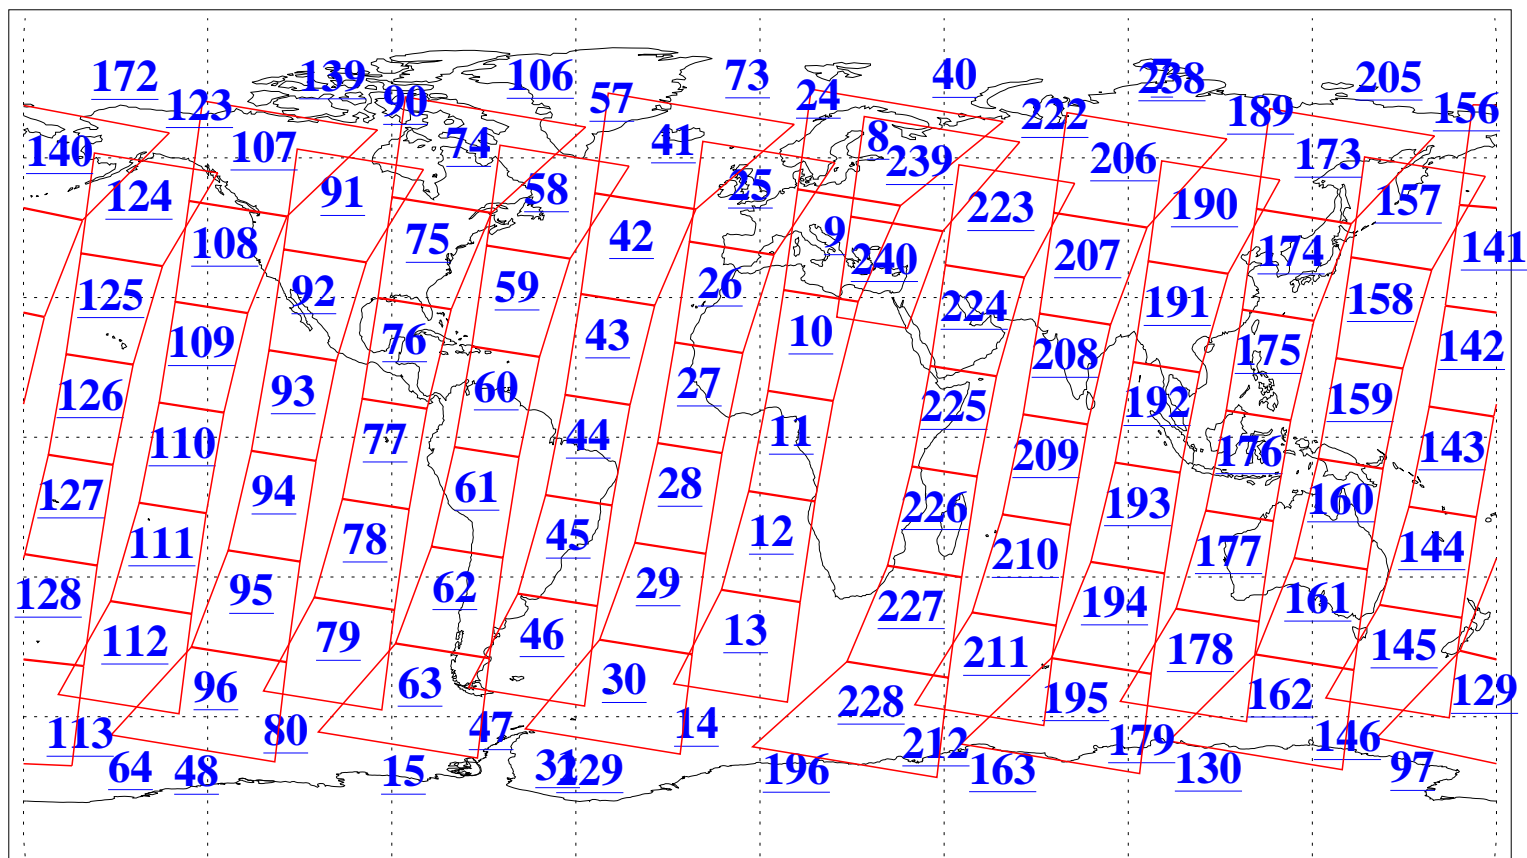

L1B Availability
AMSU Granules: 240
HSB Granules: 0
AIRS Granules: 240

28 May 2009
DoY 148
Aqua Day 2581
Granules: 1 to 120

Granules: 121 to 240

Legend: AMSU Available, HSB Available, AIRS Available

L1B Availability
AMSU Granules: 240
HSB Granules: 0
AIRS Granules: 240

28 May 2009
DoY 148
Aqua Day 2581
Ascending Granules

Descending Granules

Legend: AMSU Available, HSB Available, AIRS Available

L1B Availability
 AMSU Granules: 240
 HSB Granules: 0
 AIRS Granules: 240

28 May 2009
 DoY 148
 Aqua Day 2581

Northern Hemisphere Granules

Southern Hemisphere Granules

Legend: AMSU Available, HSB Available, AIRS Available