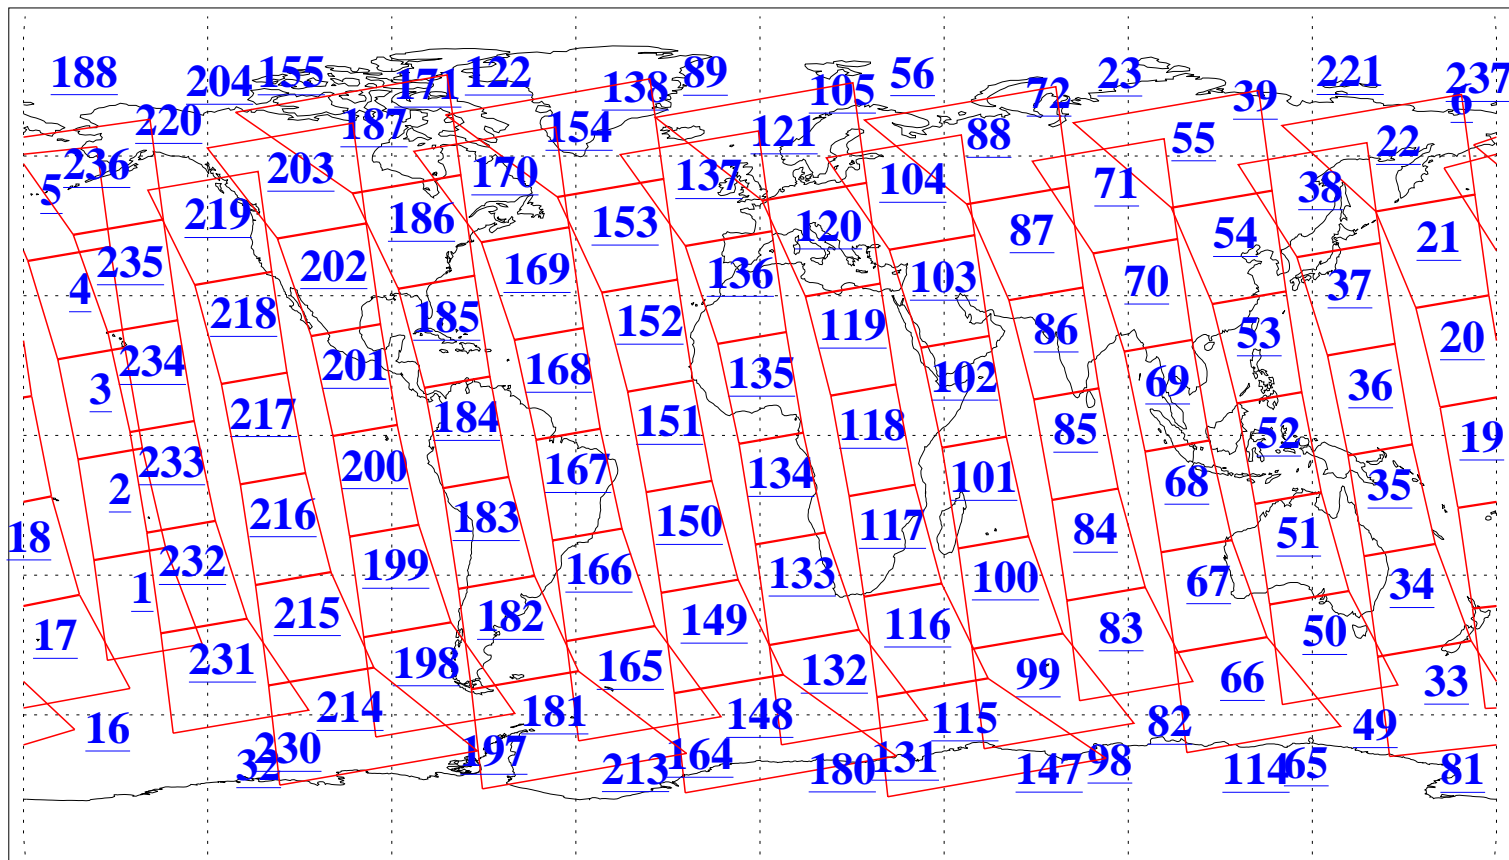

L1B Availability
AMSU Granules: 240
HSB Granules: 0
AIRS Granules: 240

28 May 2009
DoY 148
Aqua Day 2581
Granules: 1 to 120

Granules: 121 to 240

Legend: AMSU Available, HSB Available, AIRS Available

L1B Availability
AMSU Granules: 240
HSB Granules: 0
AIRS Granules: 240

28 May 2009
DoY 148
Aqua Day 2581
Ascending Granules

Descending Granules

Legend: AMSU Available, HSB Available, AIRS Available

L1B Availability
 AMSU Granules: 240
 HSB Granules: 0
 AIRS Granules: 240

28 May 2009
 DoY 148
 Aqua Day 2581

Northern Hemisphere Granules

Southern Hemisphere Granules

Legend: AMSU Available, HSB Available, AIRS Available