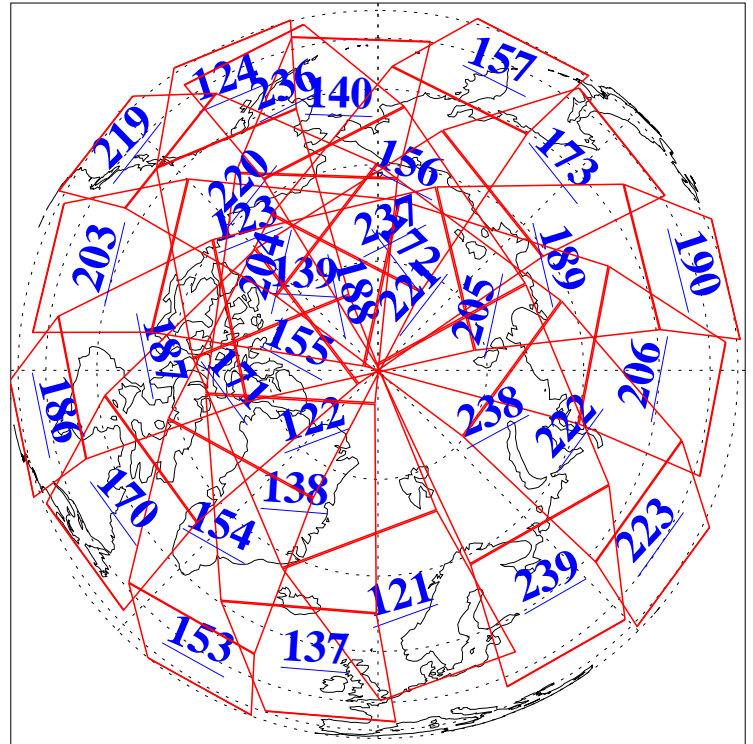

L1B Availability
AMSU Granules: 240
HSB Granules: 0
AIRS Granules: 240

28 May 2009
DoY 148
Aqua Day 2581
Granules: 1 to 120

Granules: 121 to 240

Legend: AMSU Available, HSB Available, AIRS Available

L1B Availability
AMSU Granules: 240
HSB Granules: 0
AIRS Granules: 240

28 May 2009
DoY 148
Aqua Day 2581
Ascending Granules

Descending Granules

Legend: AMSU Available, HSB Available, AIRS Available

L1B Availability
 AMSU Granules: 240
 HSB Granules: 0
 AIRS Granules: 240

28 May 2009
 DoY 148
 Aqua Day 2581

Northern Hemisphere Granules

Southern Hemisphere Granules

Legend: AMSU Available, HSB Available, AIRS Available