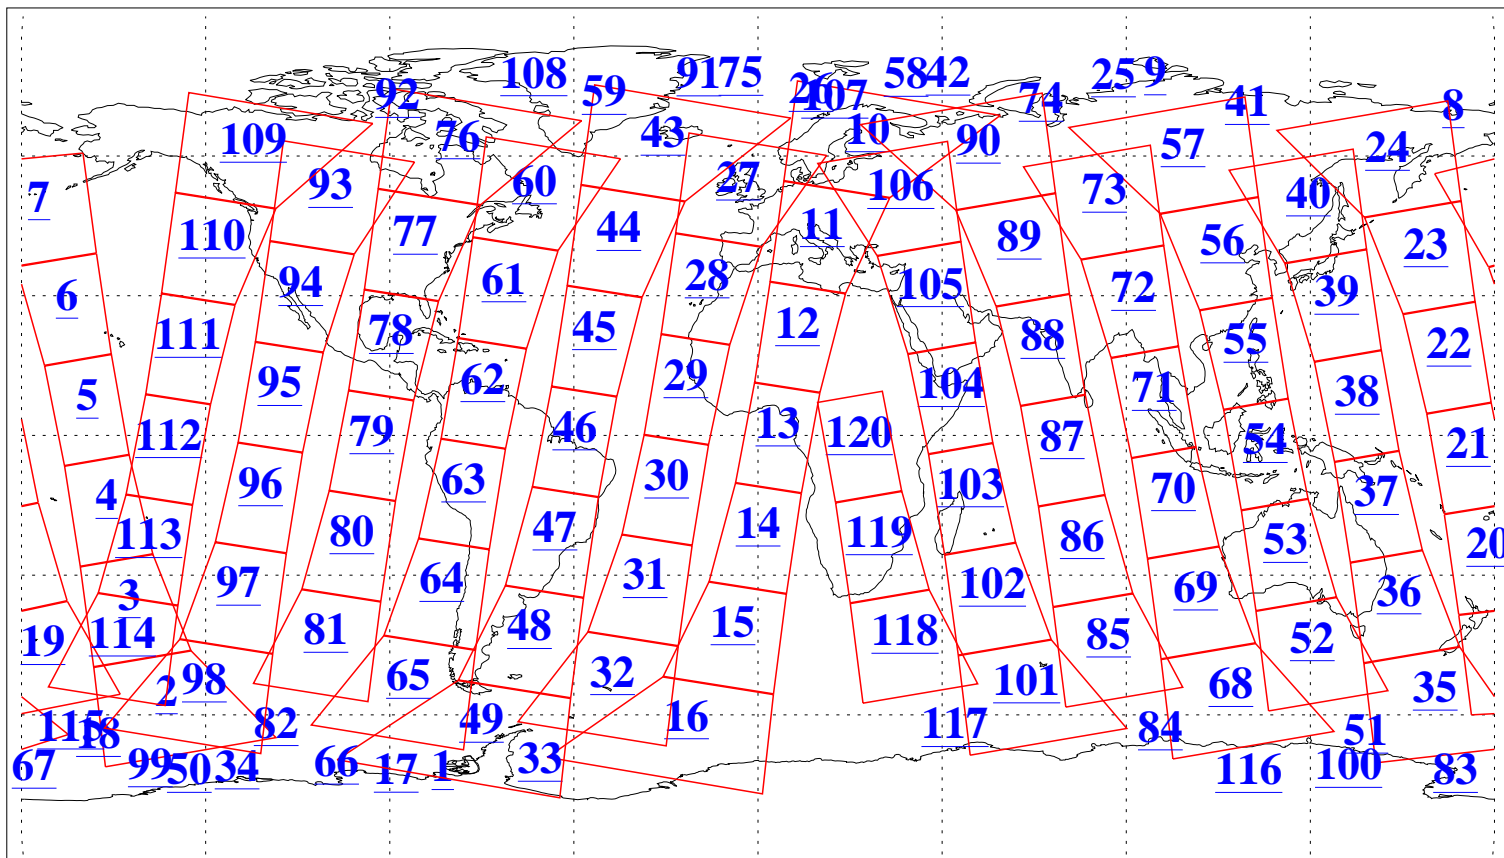

L1B Availability  
AMSU Granules: 240  
HSB Granules: 0  
AIRS Granules: 240

26 May 2009  
DoY 146  
Aqua Day 2579  
Granules: 1 to 120

Granules: 121 to 240

Legend: AMSU Available, HSB Available, AIRS Available

L1B Availability  
AMSU Granules: 240  
HSB Granules: 0  
AIRS Granules: 240

26 May 2009  
DoY 146  
Aqua Day 2579

Ascending Granules

Descending Granules

Legend: AMSU Available, HSB Available, AIRS Available

L1B Availability  
 AMSU Granules: 240  
 HSB Granules: 0  
 AIRS Granules: 240

26 May 2009  
 DoY 146  
 Aqua Day 2579

Northern Hemisphere Granules

Southern Hemisphere Granules

Legend: AMSU Available, HSB Available, AIRS Available