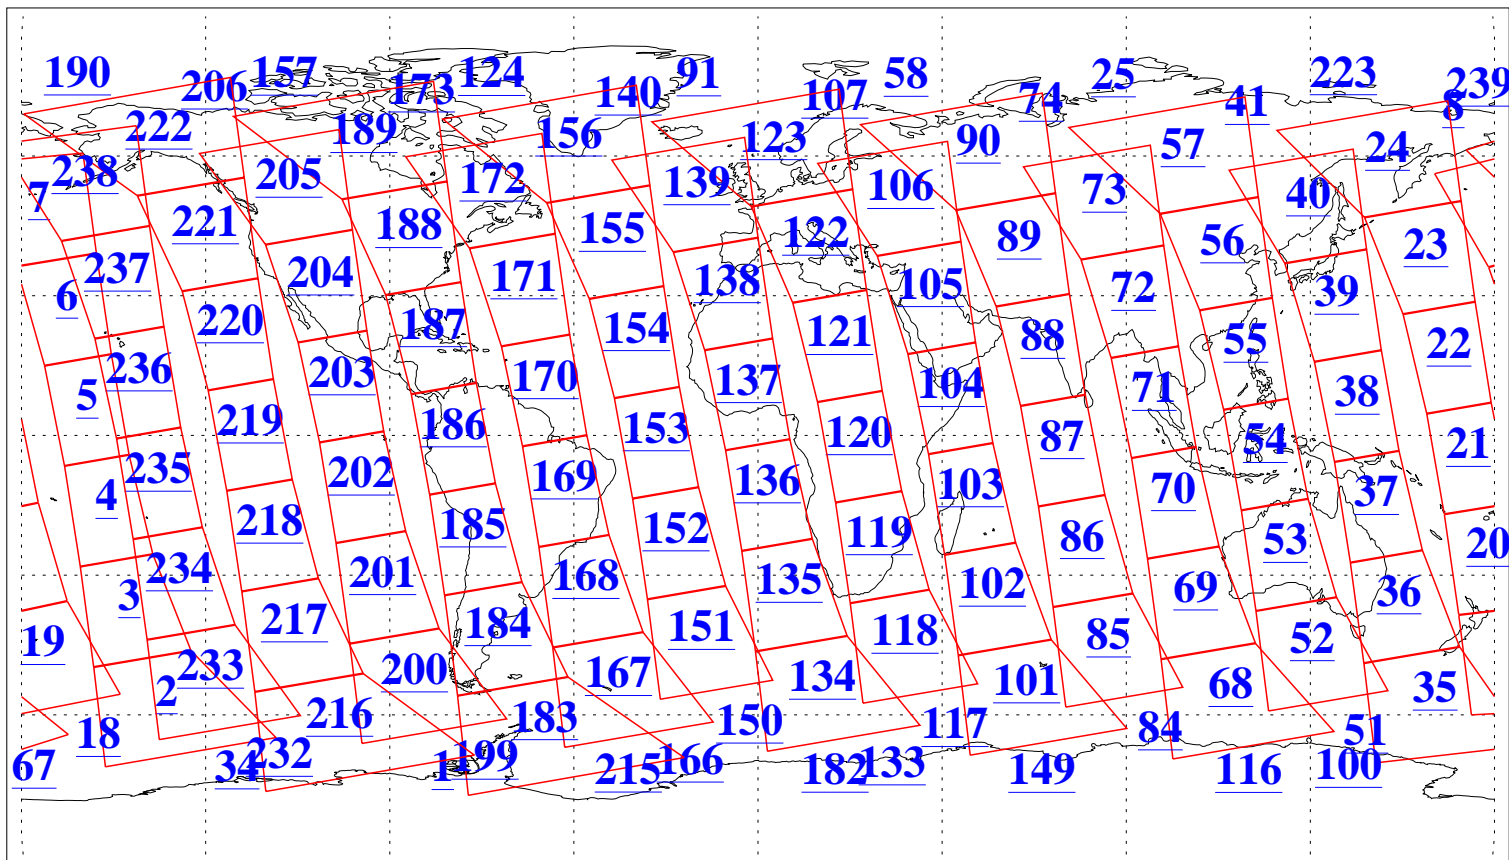

L1B Availability  
AMSU Granules: 240  
HSB Granules: 0  
AIRS Granules: 240

26 May 2009  
DoY 146  
Aqua Day 2579  
Granules: 1 to 120

Granules: 121 to 240

Legend: AMSU Available, HSB Available, AIRS Available

L1B Availability  
AMSU Granules: 240  
HSB Granules: 0  
AIRS Granules: 240

26 May 2009  
DoY 146  
Aqua Day 2579

Ascending Granules

Descending Granules

Legend: AMSU Available, HSB Available, AIRS Available

L1B Availability  
 AMSU Granules: 240  
 HSB Granules: 0  
 AIRS Granules: 240

26 May 2009  
 DoY 146  
 Aqua Day 2579

Northern Hemisphere Granules

Southern Hemisphere Granules

Legend: AMSU Available, HSB Available, AIRS Available