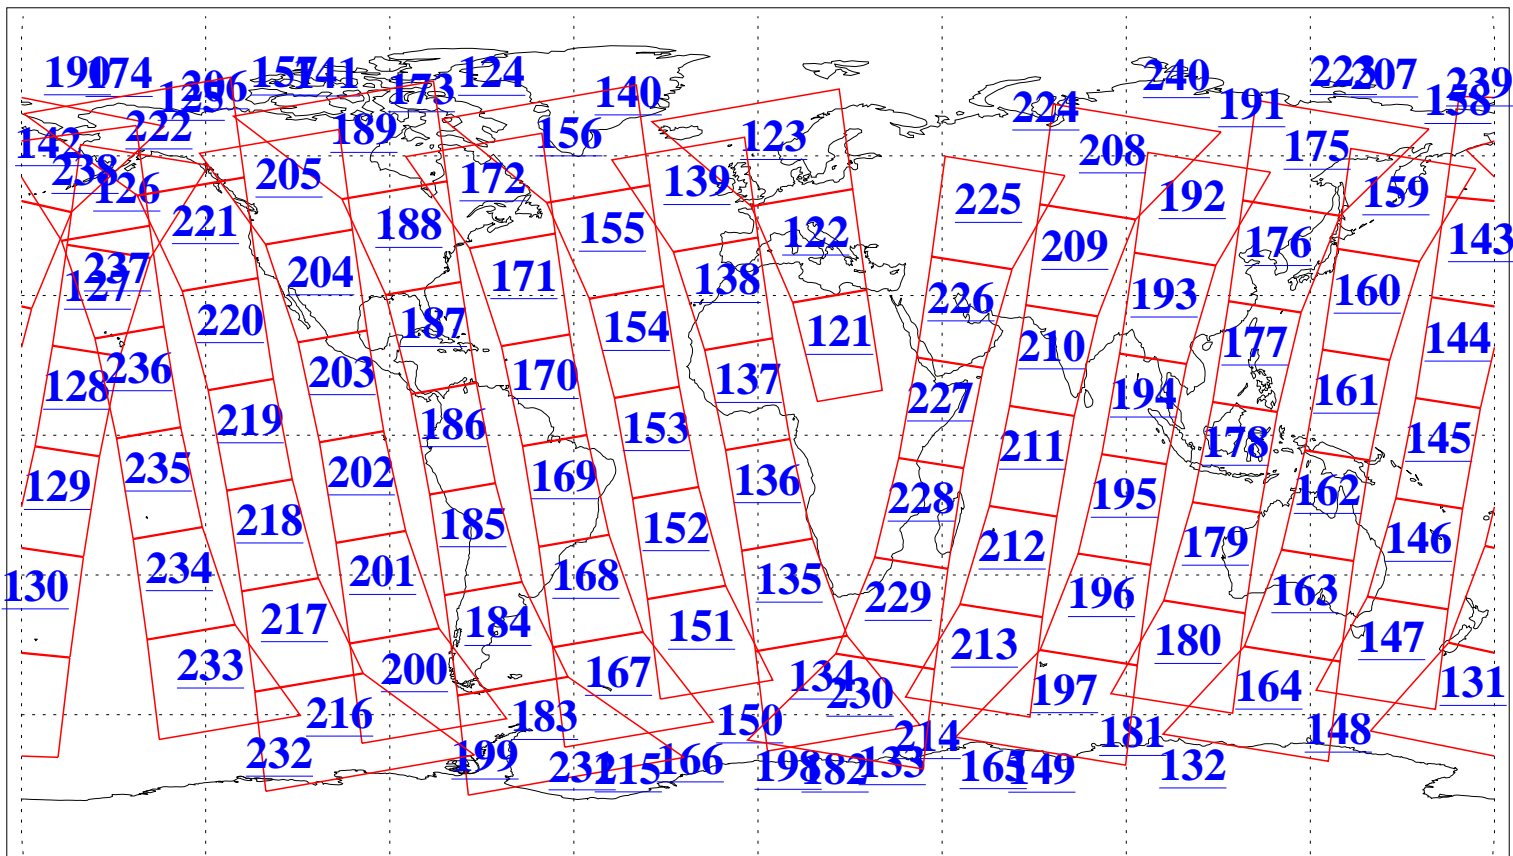

L1B Availability  
AMSU Granules: 240  
HSB Granules: 0  
AIRS Granules: 240

26 May 2009  
DoY 146  
Aqua Day 2579  
Granules: 1 to 120

Granules: 121 to 240

Legend: AMSU Available, HSB Available, AIRS Available

L1B Availability  
AMSU Granules: 240  
HSB Granules: 0  
AIRS Granules: 240

26 May 2009  
DoY 146  
Aqua Day 2579

Ascending Granules

Descending Granules

Legend: AMSU Available, HSB Available, AIRS Available

L1B Availability  
 AMSU Granules: 240  
 HSB Granules: 0  
 AIRS Granules: 240

26 May 2009  
 DoY 146  
 Aqua Day 2579

Northern Hemisphere Granules

Southern Hemisphere Granules

Legend: AMSU Available, HSB Available, AIRS Available