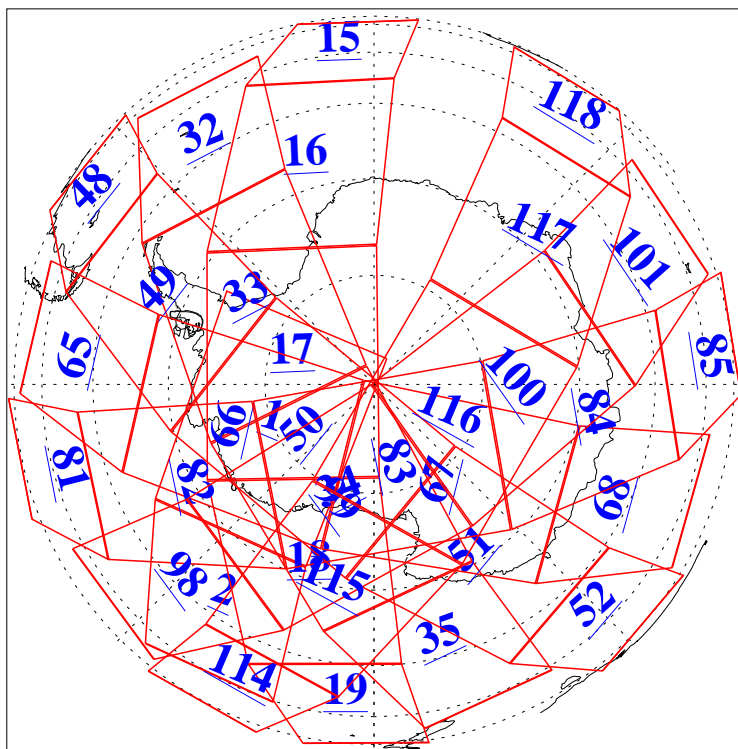

L1B Availability  
AMSU Granules: 240  
HSB Granules: 0  
AIRS Granules: 240

26 May 2009  
DoY 146  
Aqua Day 2579  
Granules: 1 to 120

Granules: 121 to 240

Legend: AMSU Available, HSB Available, AIRS Available

L1B Availability  
AMSU Granules: 240  
HSB Granules: 0  
AIRS Granules: 240

26 May 2009  
DoY 146  
Aqua Day 2579

Ascending Granules

Descending Granules

Legend: AMSU Available, HSB Available, AIRS Available

L1B Availability  
 AMSU Granules: 240  
 HSB Granules: 0  
 AIRS Granules: 240

26 May 2009  
 DoY 146  
 Aqua Day 2579

Northern Hemisphere Granules

Southern Hemisphere Granules

Legend: AMSU Available, HSB Available, AIRS Available