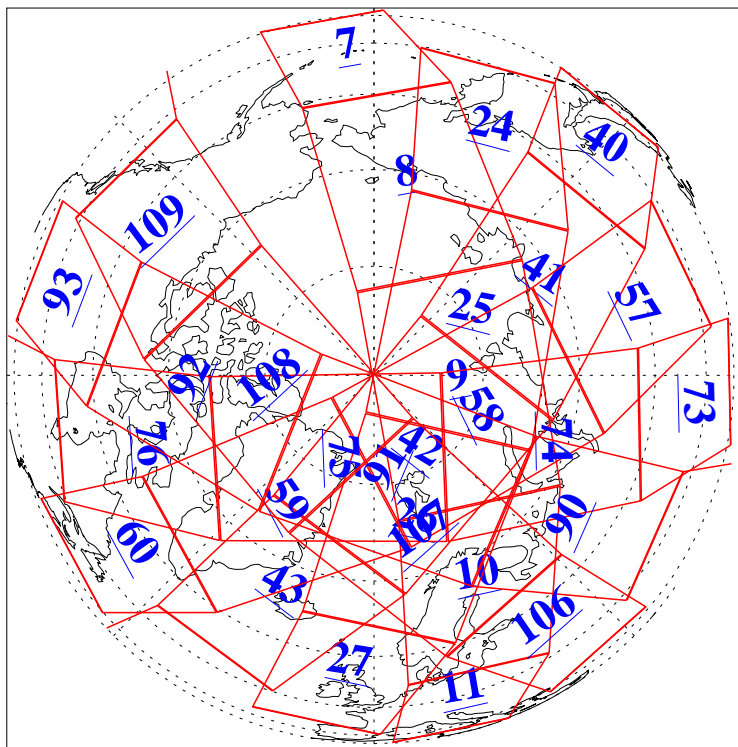

L1B Availability  
AMSU Granules: 240  
HSB Granules: 0  
AIRS Granules: 240

26 May 2009  
DoY 146  
Aqua Day 2579  
Granules: 1 to 120

Granules: 121 to 240

Legend: AMSU Available, HSB Available, AIRS Available

L1B Availability  
AMSU Granules: 240  
HSB Granules: 0  
AIRS Granules: 240

26 May 2009  
DoY 146  
Aqua Day 2579

Ascending Granules

Descending Granules

Legend: AMSU Available, HSB Available, AIRS Available

L1B Availability  
 AMSU Granules: 240  
 HSB Granules: 0  
 AIRS Granules: 240

26 May 2009  
 DoY 146  
 Aqua Day 2579

Northern Hemisphere Granules

Southern Hemisphere Granules

Legend: AMSU Available, HSB Available, AIRS Available