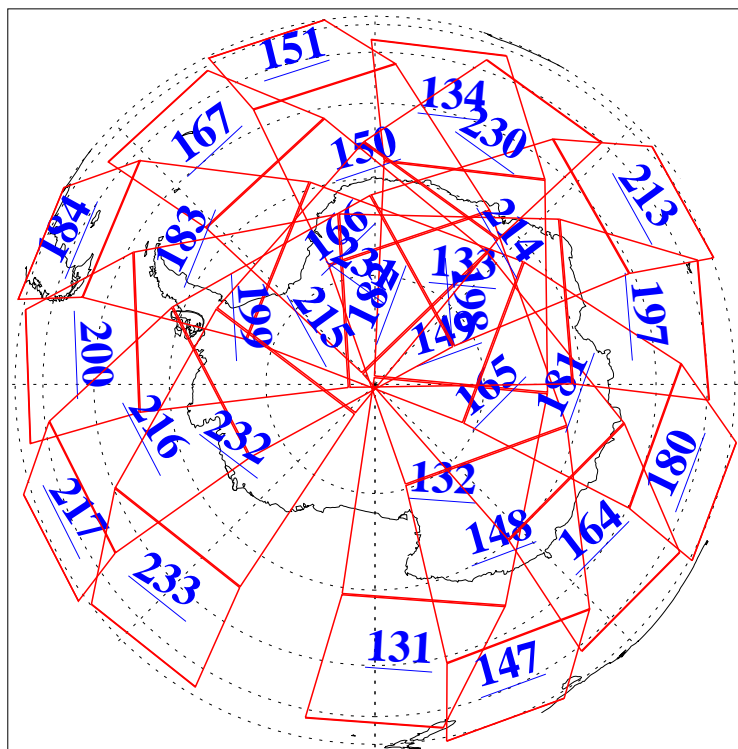

L1B Availability  
AMSU Granules: 240  
HSB Granules: 0  
AIRS Granules: 240

26 May 2009  
DoY 146  
Aqua Day 2579  
Granules: 1 to 120

Granules: 121 to 240

Legend: AMSU Available, HSB Available, AIRS Available

L1B Availability  
AMSU Granules: 240  
HSB Granules: 0  
AIRS Granules: 240

26 May 2009  
DoY 146  
Aqua Day 2579

Ascending Granules

Descending Granules

Legend: AMSU Available, HSB Available, AIRS Available

L1B Availability  
 AMSU Granules: 240  
 HSB Granules: 0  
 AIRS Granules: 240

26 May 2009  
 DoY 146  
 Aqua Day 2579

Northern Hemisphere Granules

Southern Hemisphere Granules

Legend: AMSU Available, HSB Available, AIRS Available