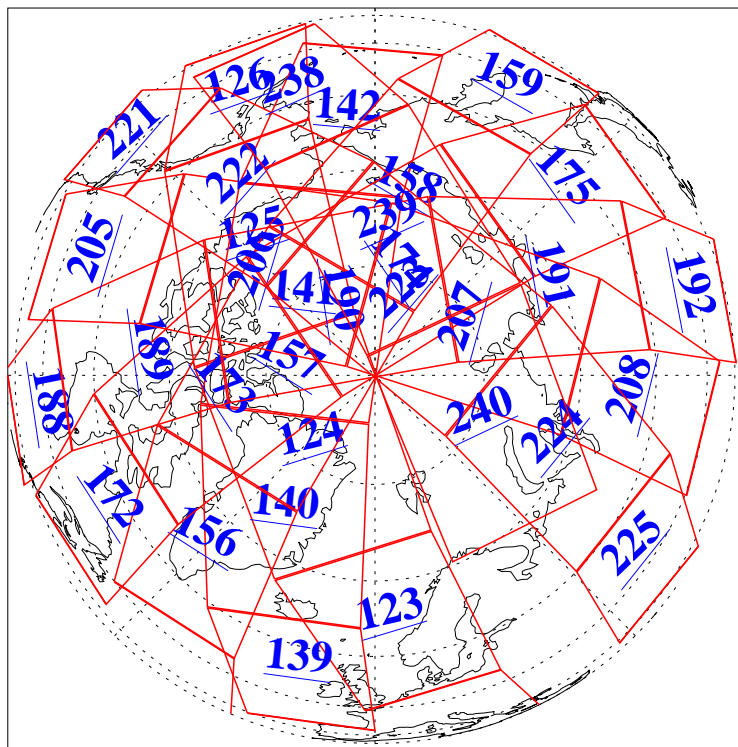

L1B Availability  
AMSU Granules: 240  
HSB Granules: 0  
AIRS Granules: 240

26 May 2009  
DoY 146  
Aqua Day 2579  
Granules: 1 to 120

Granules: 121 to 240

Legend: AMSU Available, HSB Available, AIRS Available

L1B Availability  
AMSU Granules: 240  
HSB Granules: 0  
AIRS Granules: 240

26 May 2009  
DoY 146  
Aqua Day 2579

Ascending Granules

Descending Granules

Legend: AMSU Available, HSB Available, AIRS Available

L1B Availability  
 AMSU Granules: 240  
 HSB Granules: 0  
 AIRS Granules: 240

26 May 2009  
 DoY 146  
 Aqua Day 2579

Northern Hemisphere Granules

Southern Hemisphere Granules

Legend: AMSU Available, HSB Available, AIRS Available