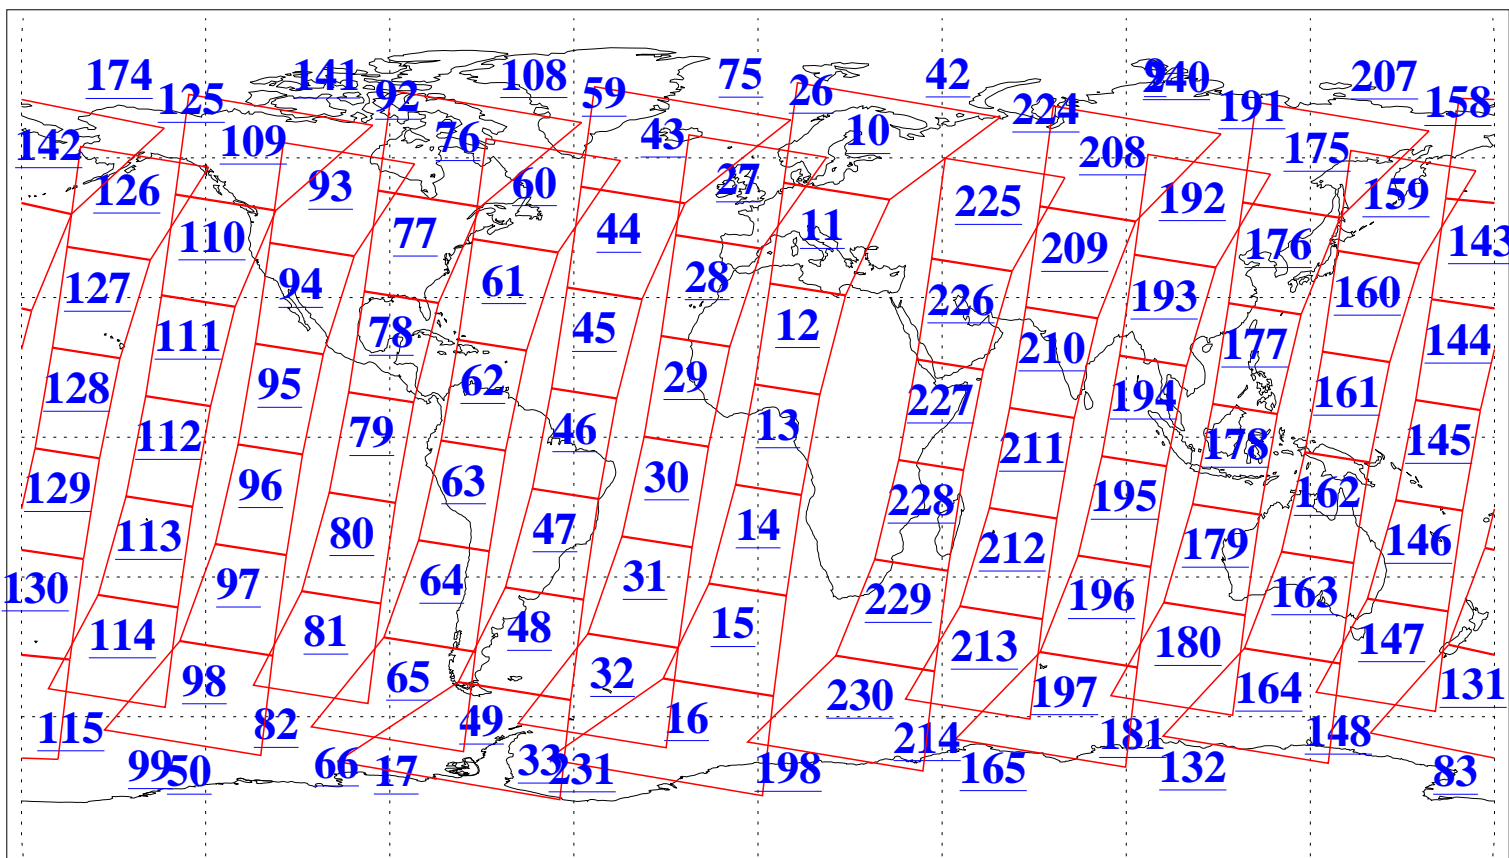

L1B Availability  
AMSU Granules: 240  
HSB Granules: 0  
AIRS Granules: 240

26 May 2009  
DoY 146  
Aqua Day 2579  
Granules: 1 to 120

Granules: 121 to 240

Legend: AMSU Available, HSB Available, AIRS Available

L1B Availability  
AMSU Granules: 240  
HSB Granules: 0  
AIRS Granules: 240

26 May 2009  
DoY 146  
Aqua Day 2579

Ascending Granules

Descending Granules

Legend: AMSU Available, HSB Available, AIRS Available

L1B Availability  
 AMSU Granules: 240  
 HSB Granules: 0  
 AIRS Granules: 240

26 May 2009  
 DoY 146  
 Aqua Day 2579

Northern Hemisphere Granules

Southern Hemisphere Granules

Legend: AMSU Available, HSB Available, AIRS Available