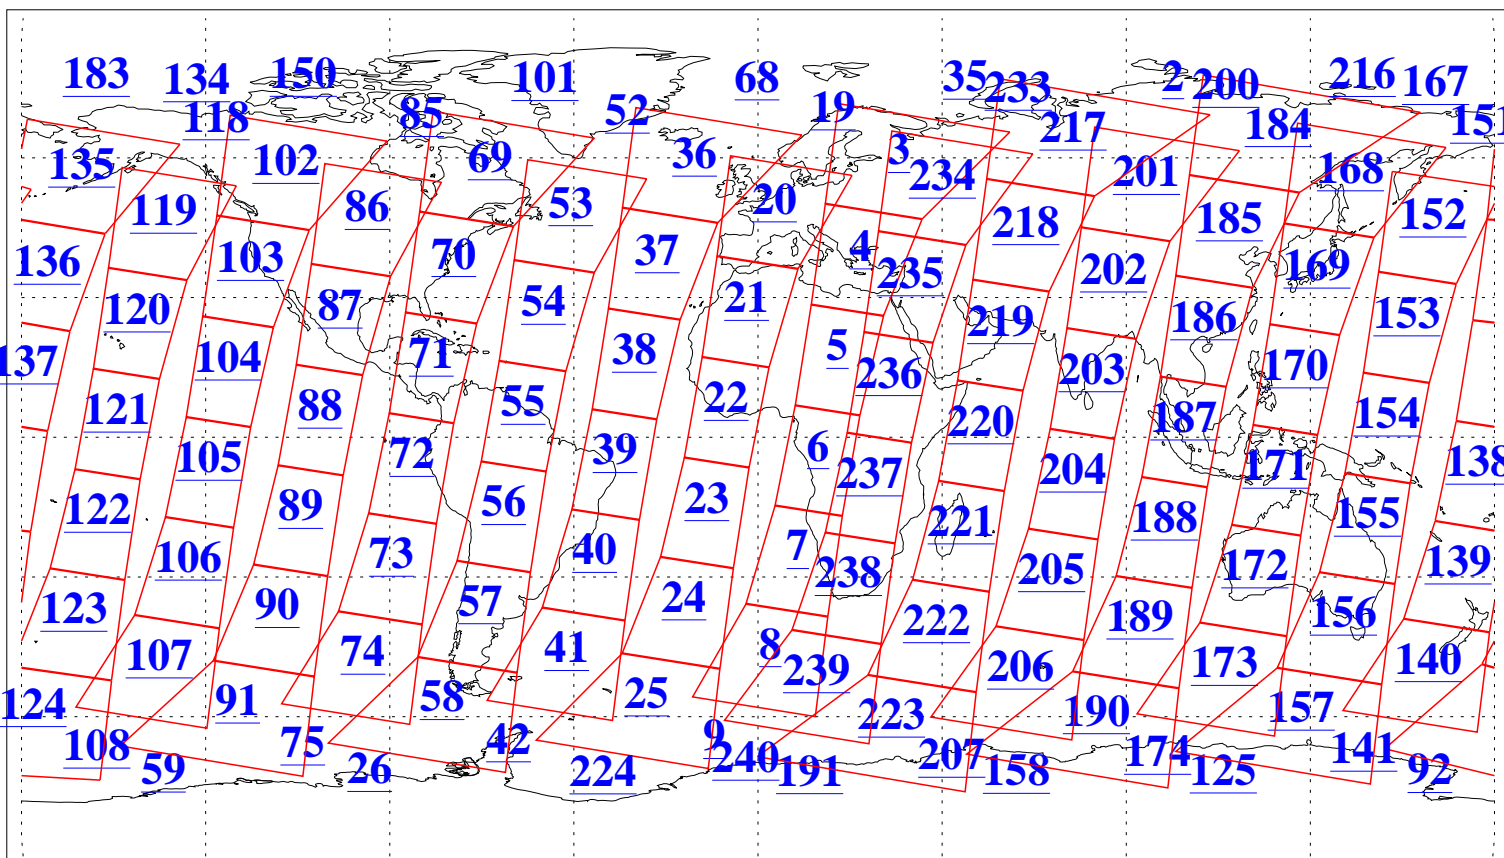

L1B Availability
AMSU Granules: 240
HSB Granules: 0
AIRS Granules: 240

25 May 2009
DoY 145
Aqua Day 2578
Granules: 1 to 120

Granules: 121 to 240

Legend: AMSU Available, HSB Available, AIRS Available

L1B Availability
AMSU Granules: 240
HSB Granules: 0
AIRS Granules: 240

25 May 2009
DoY 145
Aqua Day 2578

Ascending Granules

Descending Granules

Legend: AMSU Available, HSB Available, AIRS Available

L1B Availability
AMSU Granules: 240
HSB Granules: 0
AIRS Granules: 240

25 May 2009
DoY 145
Aqua Day 2578

Northern Hemisphere Granules

Southern Hemisphere Granules

Legend: AMSU Available, HSB Available, AIRS Available