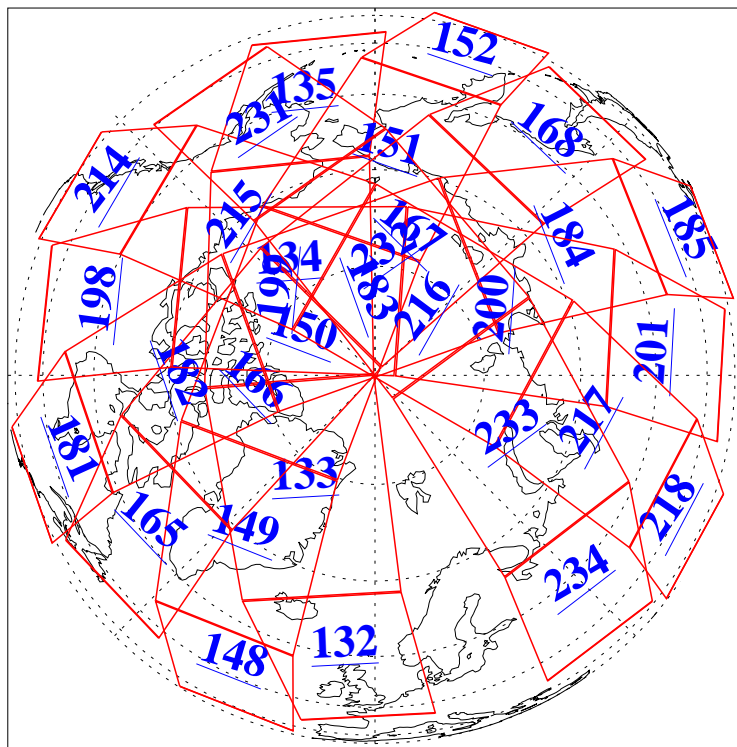

L1B Availability
AMSU Granules: 240
HSB Granules: 0
AIRS Granules: 240

25 May 2009
DoY 145
Aqua Day 2578
Granules: 1 to 120

Granules: 121 to 240

Legend: AMSU Available, HSB Available, AIRS Available

L1B Availability
AMSU Granules: 240
HSB Granules: 0
AIRS Granules: 240

25 May 2009
DoY 145
Aqua Day 2578

Ascending Granules

Descending Granules

Legend: AMSU Available, HSB Available, AIRS Available

L1B Availability
AMSU Granules: 240
HSB Granules: 0
AIRS Granules: 240

25 May 2009
DoY 145
Aqua Day 2578

Northern Hemisphere Granules

Southern Hemisphere Granules

Legend: AMSU Available, HSB Available, AIRS Available