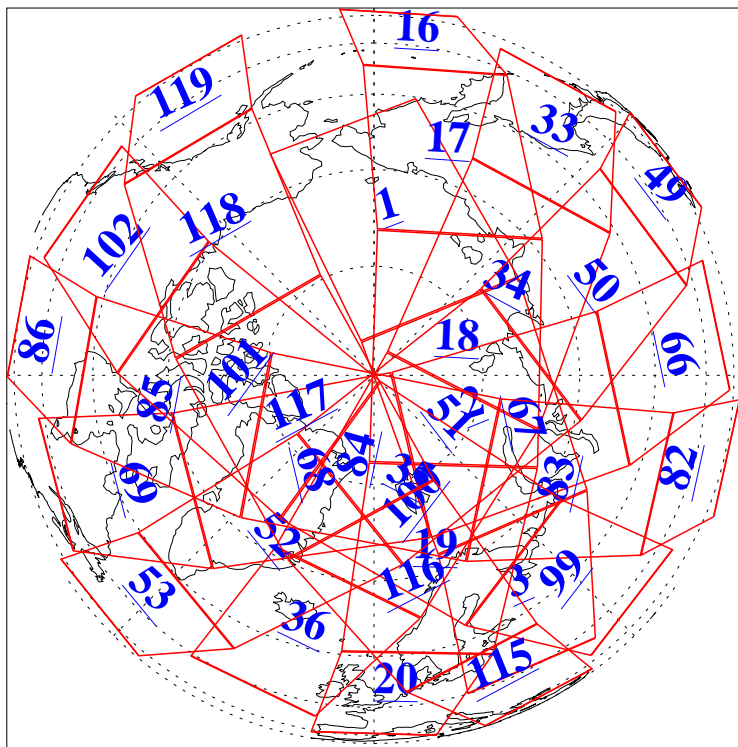

L1B Availability
AMSU Granules: 240
HSB Granules: 0
AIRS Granules: 240

25 May 2009
DoY 145
Aqua Day 2578
Granules: 1 to 120

Granules: 121 to 240

Legend: AMSU Available, HSB Available, AIRS Available

L1B Availability
AMSU Granules: 240
HSB Granules: 0
AIRS Granules: 240

25 May 2009
DoY 145
Aqua Day 2578

Ascending Granules

Descending Granules

Legend: AMSU Available, HSB Available, AIRS Available

L1B Availability
AMSU Granules: 240
HSB Granules: 0
AIRS Granules: 240

25 May 2009
DoY 145
Aqua Day 2578

Northern Hemisphere Granules

Southern Hemisphere Granules

Legend: AMSU Available, HSB Available, AIRS Available