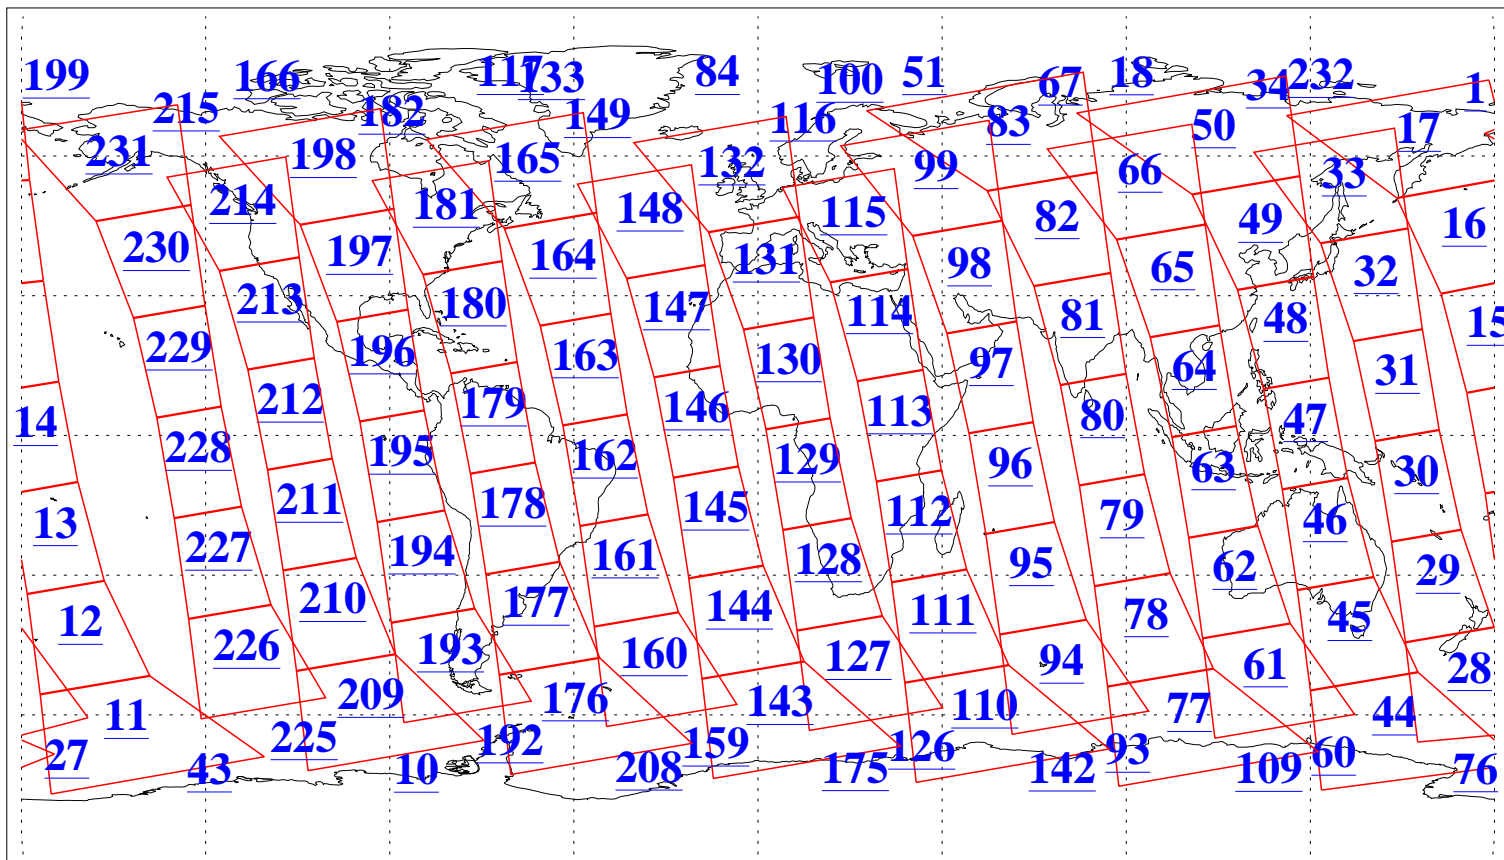

L1B Availability
AMSU Granules: 240
HSB Granules: 0
AIRS Granules: 240

25 May 2009
DoY 145
Aqua Day 2578
Granules: 1 to 120

Granules: 121 to 240

Legend: AMSU Available, HSB Available, AIRS Available

L1B Availability
AMSU Granules: 240
HSB Granules: 0
AIRS Granules: 240

25 May 2009
DoY 145
Aqua Day 2578

Ascending Granules

Descending Granules

Legend: AMSU Available, HSB Available, AIRS Available

L1B Availability
AMSU Granules: 240
HSB Granules: 0
AIRS Granules: 240

25 May 2009
DoY 145
Aqua Day 2578

Northern Hemisphere Granules

Southern Hemisphere Granules

Legend: AMSU Available, HSB Available, AIRS Available