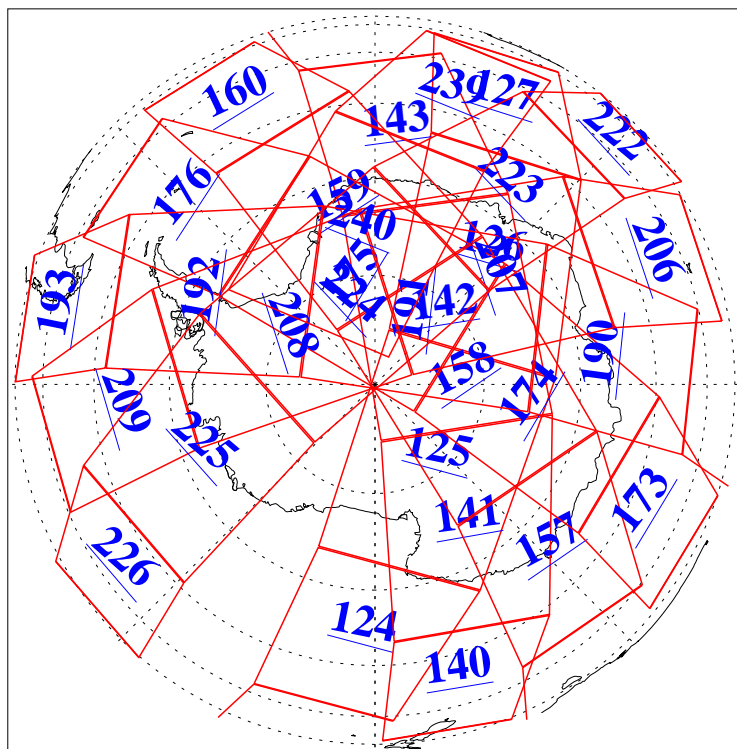

25 May 2009
DoY 145
Aqua Day 2578

Ascending Granules

Descending Granules

Legend: AMSU Available, HSB Available, AIRS Available

L1B Availability
AMSU Granules: 240
HSB Granules: 0
AIRS Granules: 240

25 May 2009
DoY 145
Aqua Day 2578

Northern Hemisphere Granules

Southern Hemisphere Granules

Legend: AMSU Available, HSB Available, AIRS Available