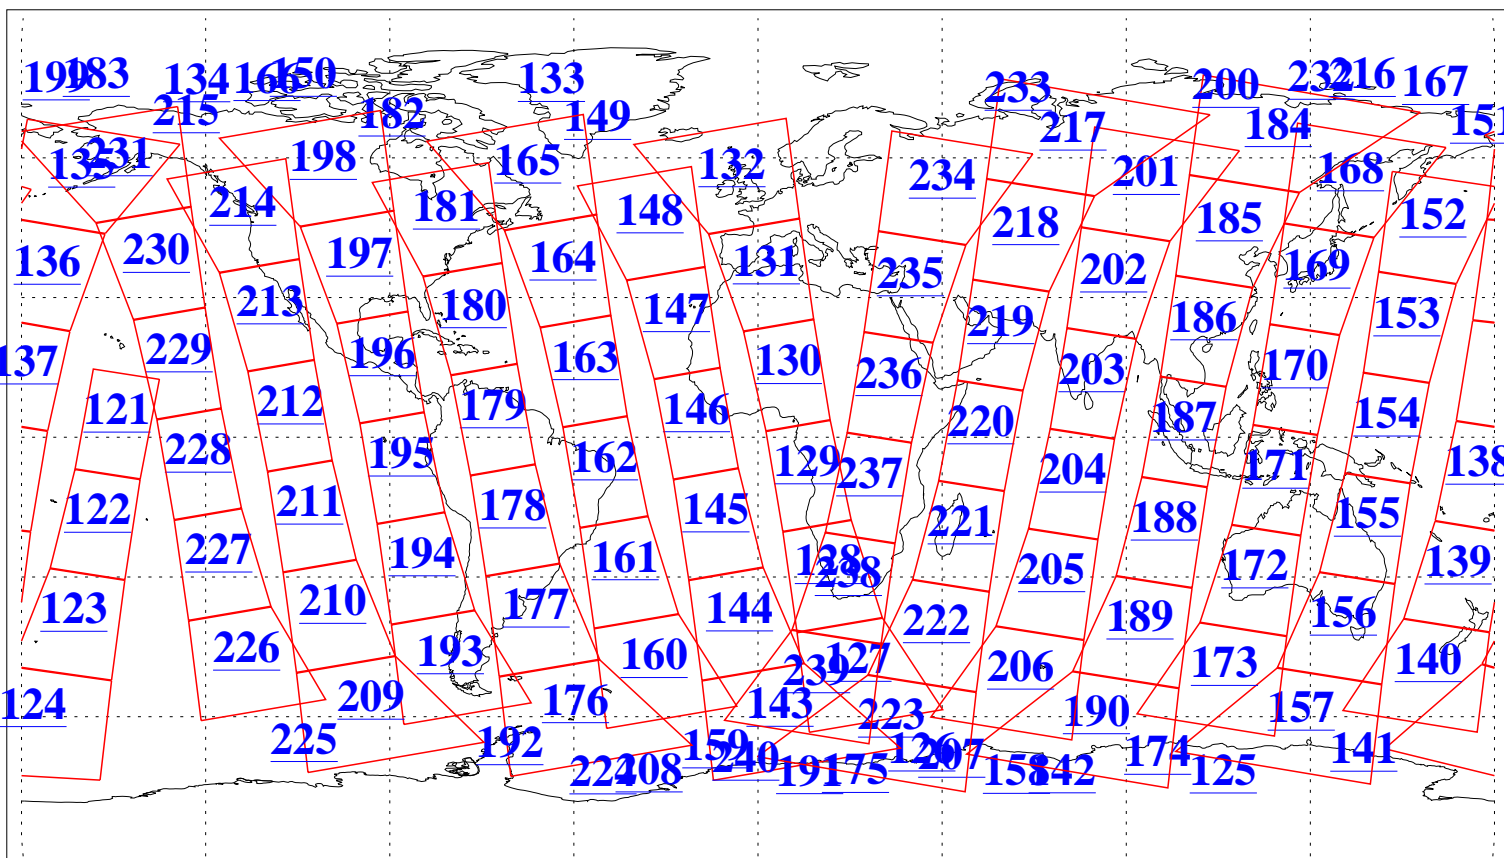

L1B Availability
AMSU Granules: 240
HSB Granules: 0
AIRS Granules: 240

25 May 2009
DoY 145
Aqua Day 2578
Granules: 1 to 120

Granules: 121 to 240

Legend: AMSU Available, HSB Available, AIRS Available

L1B Availability
AMSU Granules: 240
HSB Granules: 0
AIRS Granules: 240

25 May 2009
DoY 145
Aqua Day 2578

Ascending Granules

Descending Granules

Legend: AMSU Available, HSB Available, AIRS Available

L1B Availability
AMSU Granules: 240
HSB Granules: 0
AIRS Granules: 240

25 May 2009
DoY 145
Aqua Day 2578