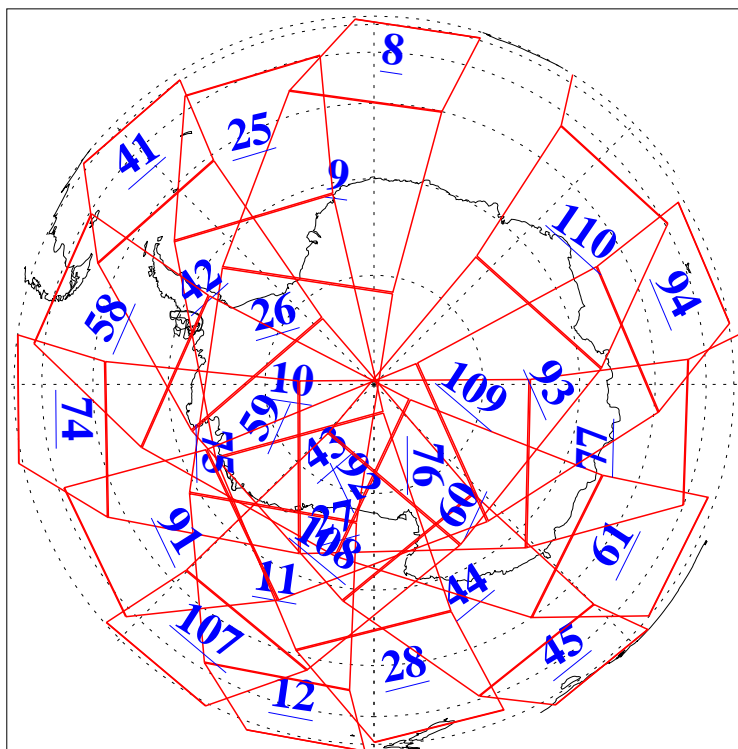

L1B Availability
AMSU Granules: 240
HSB Granules: 0
AIRS Granules: 240

25 May 2009
DoY 145
Aqua Day 2578
Granules: 1 to 120

Granules: 121 to 240

Legend: AMSU Available, HSB Available, AIRS Available

L1B Availability
AMSU Granules: 240
HSB Granules: 0
AIRS Granules: 240

25 May 2009
DoY 145
Aqua Day 2578

Ascending Granules

Descending Granules

Legend: AMSU Available, HSB Available, AIRS Available

L1B Availability
AMSU Granules: 240
HSB Granules: 0
AIRS Granules: 240

25 May 2009
DoY 145
Aqua Day 2578

Northern Hemisphere Granules

Southern Hemisphere Granules

Legend: AMSU Available, HSB Available, AIRS Available