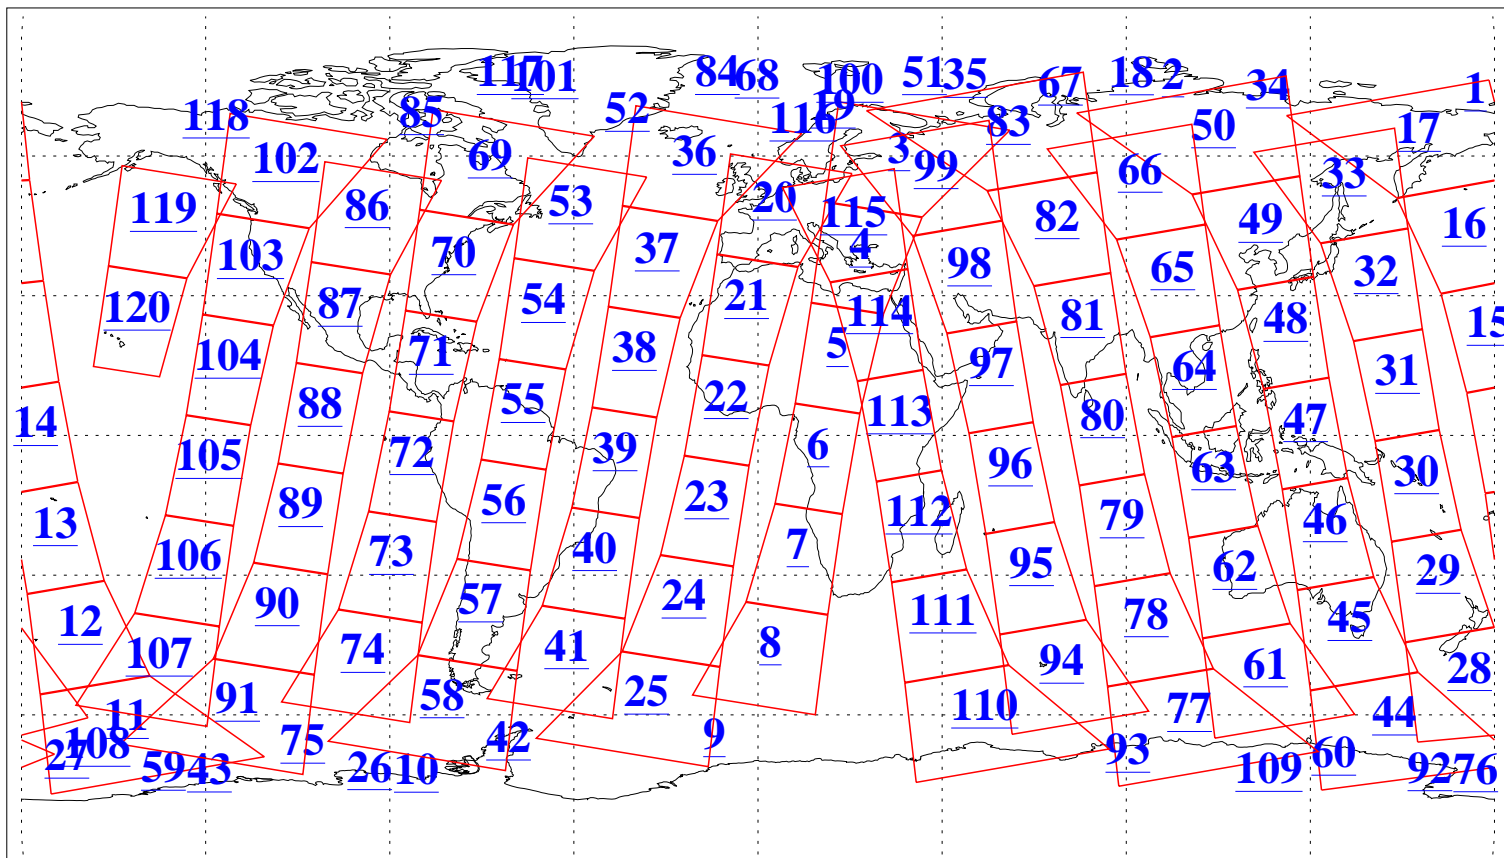

L1B Availability
AMSU Granules: 240
HSB Granules: 0
AIRS Granules: 240

25 May 2009
DoY 145
Aqua Day 2578
Granules: 1 to 120

Granules: 121 to 240

Legend: AMSU Available, HSB Available, AIRS Available

L1B Availability
AMSU Granules: 240
HSB Granules: 0
AIRS Granules: 240

25 May 2009
DoY 145
Aqua Day 2578

Ascending Granules

Descending Granules

Legend: AMSU Available, HSB Available, AIRS Available

L1B Availability
AMSU Granules: 240
HSB Granules: 0
AIRS Granules: 240

25 May 2009
DoY 145
Aqua Day 2578

Northern Hemisphere Granules

Southern Hemisphere Granules

Legend: AMSU Available, HSB Available, AIRS Available