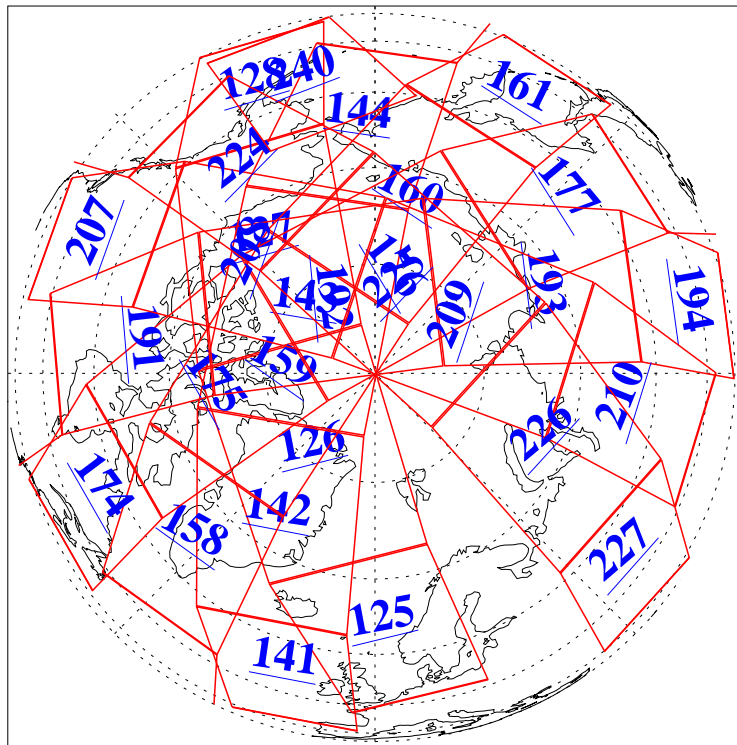

L1B Availability  
AMSU Granules: 240  
HSB Granules: 0  
AIRS Granules: 240

24 May 2009  
DoY 144  
Aqua Day 2577  
Granules: 1 to 120

Granules: 121 to 240

Legend: AMSU Available, HSB Available, AIRS Available

L1B Availability  
AMSU Granules: 240  
HSB Granules: 0  
AIRS Granules: 240

24 May 2009  
DoY 144  
Aqua Day 2577  
Ascending Granules

Descending Granules

Legend: AMSU Available, HSB Available, AIRS Available

L1B Availability  
 AMSU Granules: 240  
 HSB Granules: 0  
 AIRS Granules: 240

24 May 2009  
 DoY 144  
 Aqua Day 2577

Northern Hemisphere Granules

Southern Hemisphere Granules

Legend: AMSU Available, HSB Available, AIRS Available