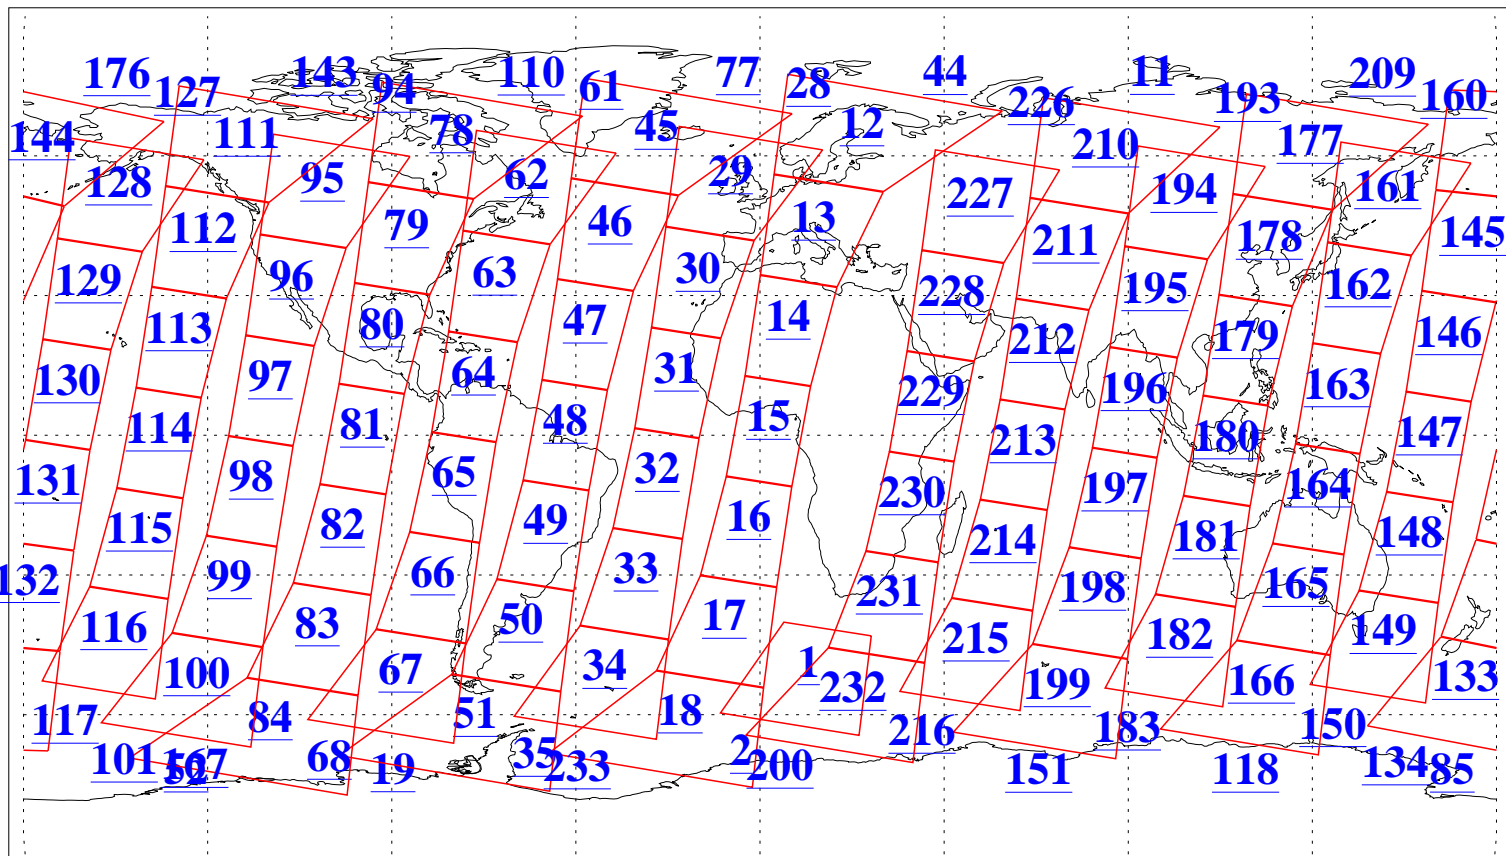

L1B Availability  
AMSU Granules: 240  
HSB Granules: 0  
AIRS Granules: 240

24 May 2009  
DoY 144  
Aqua Day 2577  
Granules: 1 to 120

Granules: 121 to 240

Legend: AMSU Available, HSB Available, AIRS Available

L1B Availability  
AMSU Granules: 240  
HSB Granules: 0  
AIRS Granules: 240

24 May 2009  
DoY 144  
Aqua Day 2577  
Ascending Granules

Descending Granules

Legend: AMSU Available, HSB Available, AIRS Available

L1B Availability  
 AMSU Granules: 240  
 HSB Granules: 0  
 AIRS Granules: 240

24 May 2009  
 DoY 144  
 Aqua Day 2577

Northern Hemisphere Granules

Southern Hemisphere Granules

Legend: AMSU Available, HSB Available, AIRS Available