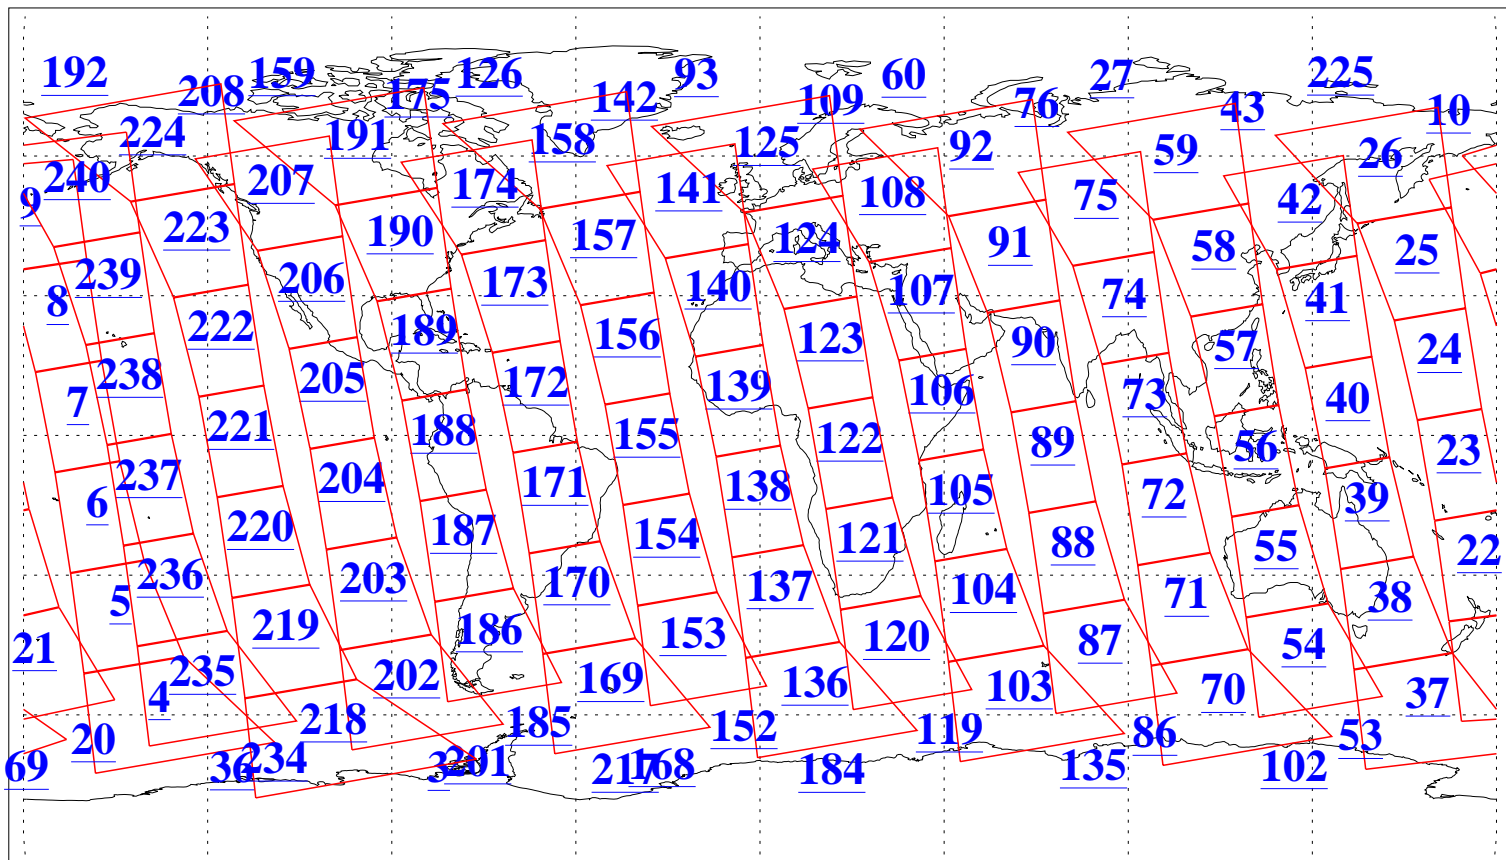

L1B Availability  
AMSU Granules: 240  
HSB Granules: 0  
AIRS Granules: 240

24 May 2009  
DoY 144  
Aqua Day 2577  
Granules: 1 to 120

Granules: 121 to 240

Legend: AMSU Available, HSB Available, AIRS Available

L1B Availability  
AMSU Granules: 240  
HSB Granules: 0  
AIRS Granules: 240

24 May 2009  
DoY 144  
Aqua Day 2577  
Ascending Granules

Descending Granules

Legend: AMSU Available, HSB Available, AIRS Available

L1B Availability  
 AMSU Granules: 240  
 HSB Granules: 0  
 AIRS Granules: 240

24 May 2009  
 DoY 144  
 Aqua Day 2577

Northern Hemisphere Granules

Southern Hemisphere Granules

Legend: AMSU Available, HSB Available, AIRS Available