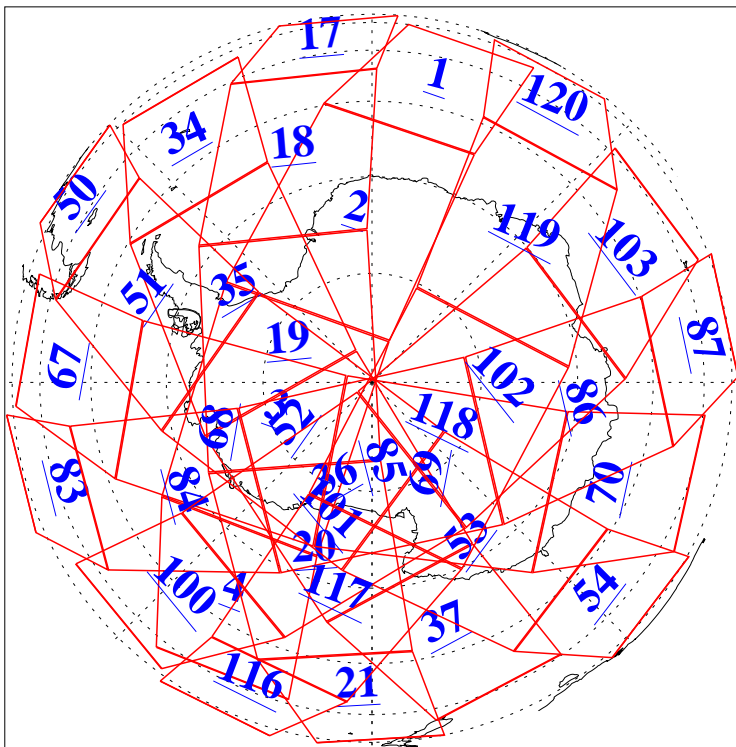

L1B Availability  
AMSU Granules: 240  
HSB Granules: 0  
AIRS Granules: 240

24 May 2009  
DoY 144  
Aqua Day 2577  
Granules: 1 to 120

Granules: 121 to 240

Legend: AMSU Available, HSB Available, AIRS Available

L1B Availability  
AMSU Granules: 240  
HSB Granules: 0  
AIRS Granules: 240

24 May 2009  
DoY 144  
Aqua Day 2577  
Ascending Granules

Descending Granules

Legend: AMSU Available, HSB Available, AIRS Available

L1B Availability  
 AMSU Granules: 240  
 HSB Granules: 0  
 AIRS Granules: 240

24 May 2009  
 DoY 144  
 Aqua Day 2577

Northern Hemisphere Granules

Southern Hemisphere Granules

Legend: AMSU Available, HSB Available, AIRS Available