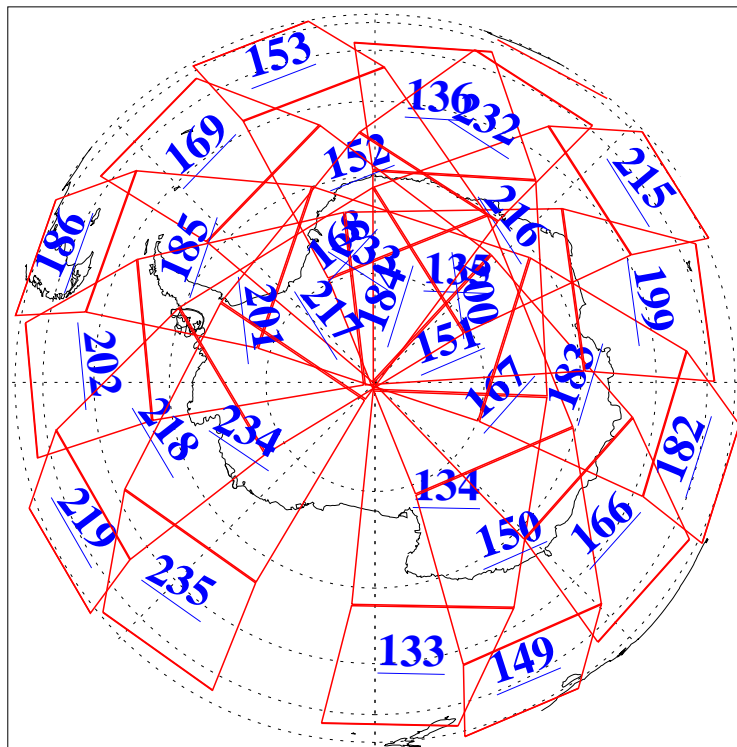

L1B Availability  
AMSU Granules: 240  
HSB Granules: 0  
AIRS Granules: 240

24 May 2009  
DoY 144  
Aqua Day 2577  
Granules: 1 to 120

Granules: 121 to 240

Legend: AMSU Available, HSB Available, AIRS Available

L1B Availability  
AMSU Granules: 240  
HSB Granules: 0  
AIRS Granules: 240

24 May 2009  
DoY 144  
Aqua Day 2577  
Ascending Granules

Descending Granules

Legend: AMSU Available, HSB Available, AIRS Available

L1B Availability  
 AMSU Granules: 240  
 HSB Granules: 0  
 AIRS Granules: 240

24 May 2009  
 DoY 144  
 Aqua Day 2577

Northern Hemisphere Granules

Southern Hemisphere Granules

Legend: AMSU Available, HSB Available, AIRS Available