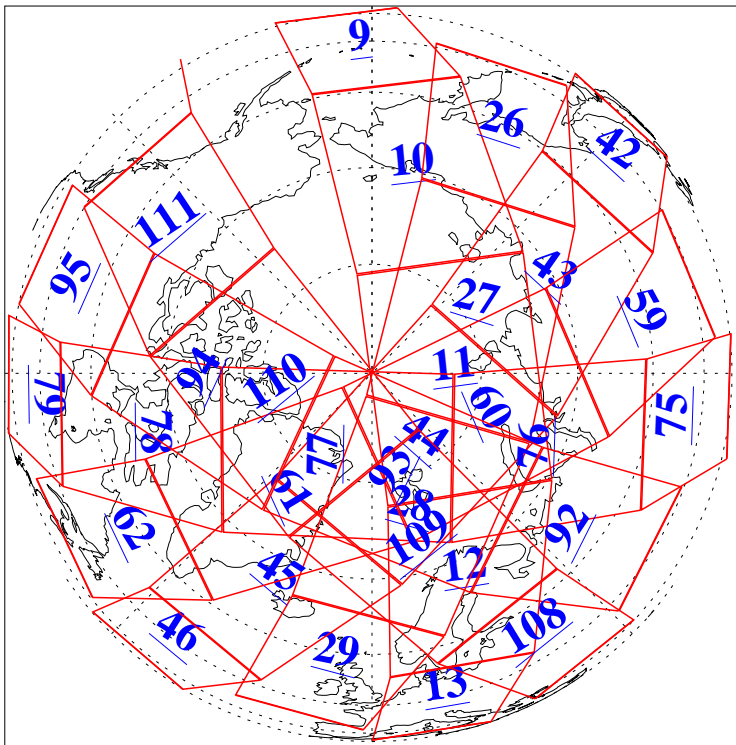

L1B Availability  
AMSU Granules: 240  
HSB Granules: 0  
AIRS Granules: 240

24 May 2009  
DoY 144  
Aqua Day 2577  
Granules: 1 to 120

Granules: 121 to 240

Legend: AMSU Available, HSB Available, AIRS Available

L1B Availability  
AMSU Granules: 240  
HSB Granules: 0  
AIRS Granules: 240

24 May 2009  
DoY 144  
Aqua Day 2577  
Ascending Granules

Descending Granules

Legend: AMSU Available, HSB Available, AIRS Available

L1B Availability  
 AMSU Granules: 240  
 HSB Granules: 0  
 AIRS Granules: 240

24 May 2009  
 DoY 144  
 Aqua Day 2577

Northern Hemisphere Granules

Southern Hemisphere Granules

Legend: AMSU Available, HSB Available, AIRS Available