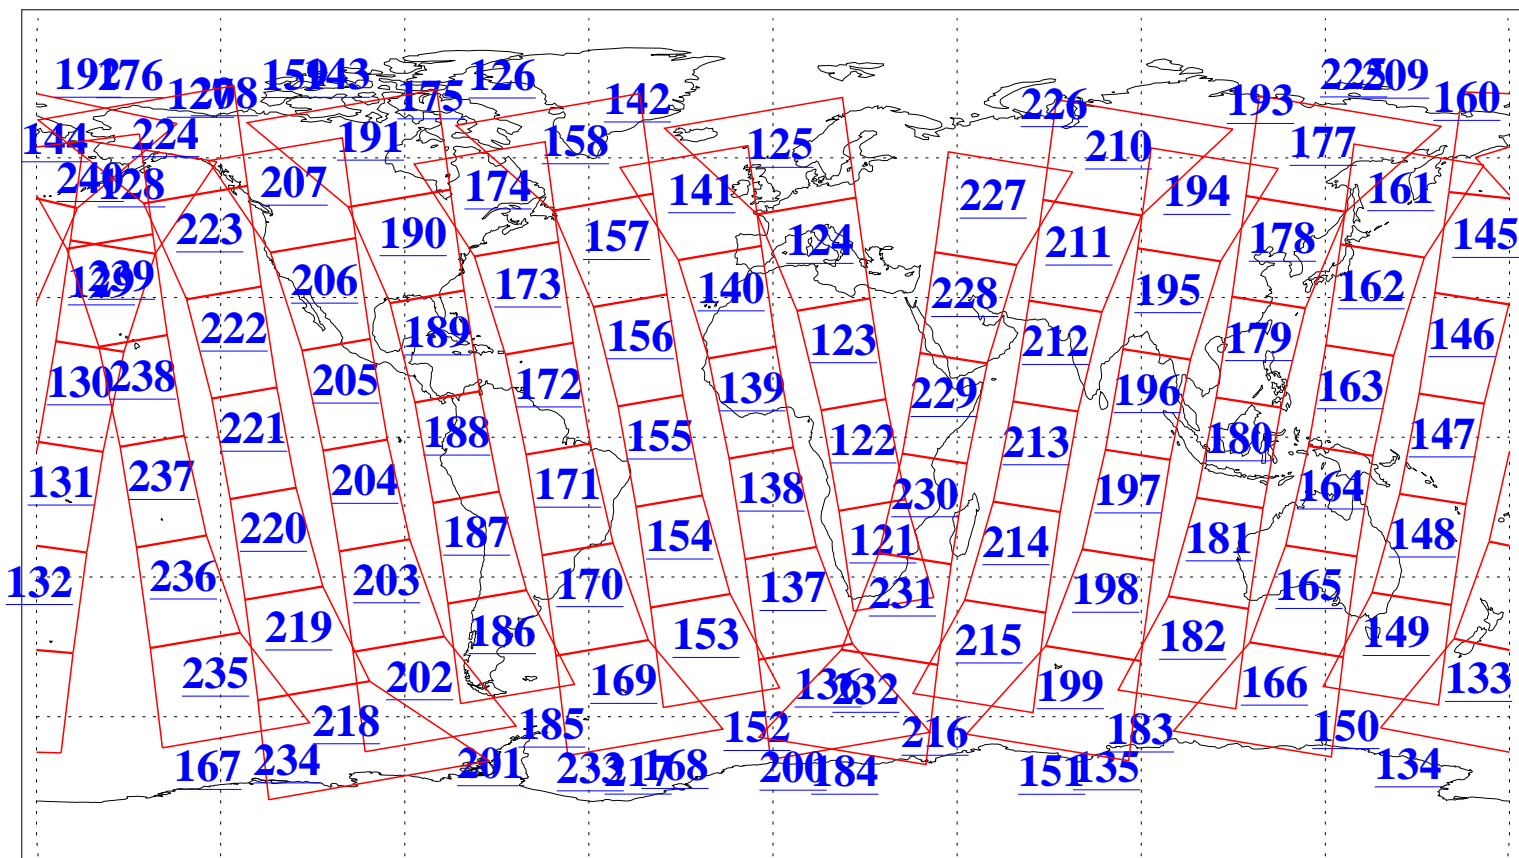

L1B Availability  
AMSU Granules: 240  
HSB Granules: 0  
AIRS Granules: 240

24 May 2009  
DoY 144  
Aqua Day 2577  
Granules: 1 to 120

Granules: 121 to 240

Legend: AMSU Available, HSB Available, AIRS Available

L1B Availability  
AMSU Granules: 240  
HSB Granules: 0  
AIRS Granules: 240

24 May 2009  
DoY 144  
Aqua Day 2577  
Ascending Granules

Descending Granules

Legend: AMSU Available, HSB Available, AIRS Available

L1B Availability  
 AMSU Granules: 240  
 HSB Granules: 0  
 AIRS Granules: 240

24 May 2009  
 DoY 144  
 Aqua Day 2577

Northern Hemisphere Granules

Southern Hemisphere Granules

Legend: AMSU Available, HSB Available, AIRS Available