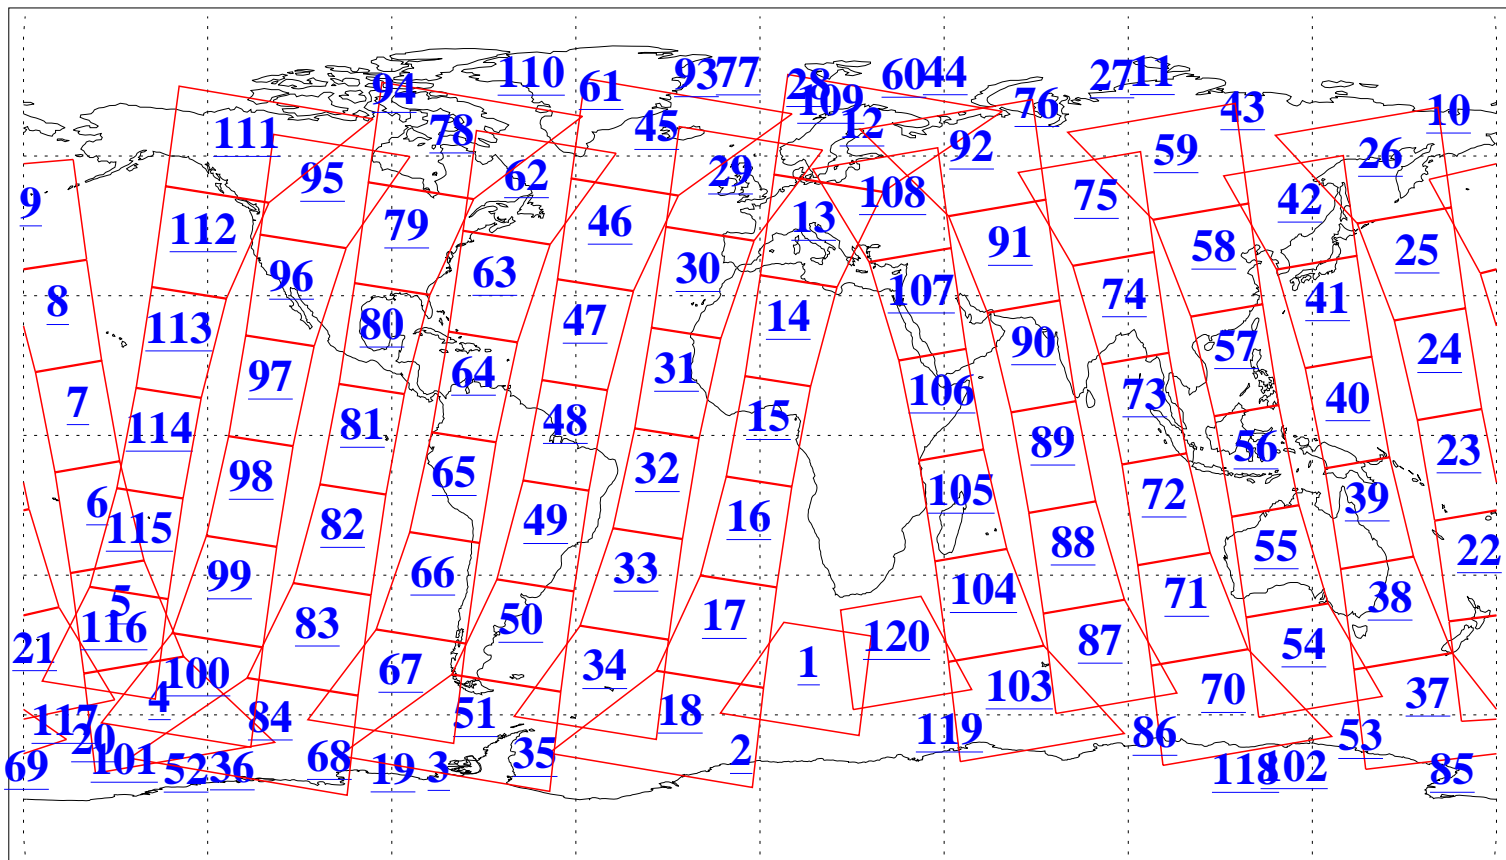

L1B Availability  
AMSU Granules: 240  
HSB Granules: 0  
AIRS Granules: 240

24 May 2009  
DoY 144  
Aqua Day 2577  
Granules: 1 to 120

Granules: 121 to 240

Legend: AMSU Available, HSB Available, AIRS Available

L1B Availability  
AMSU Granules: 240  
HSB Granules: 0  
AIRS Granules: 240

24 May 2009  
DoY 144  
Aqua Day 2577  
Ascending Granules

Descending Granules

Legend: AMSU Available, HSB Available, AIRS Available

L1B Availability  
 AMSU Granules: 240  
 HSB Granules: 0  
 AIRS Granules: 240

24 May 2009  
 DoY 144  
 Aqua Day 2577

Northern Hemisphere Granules

Southern Hemisphere Granules

Legend: AMSU Available, HSB Available, AIRS Available