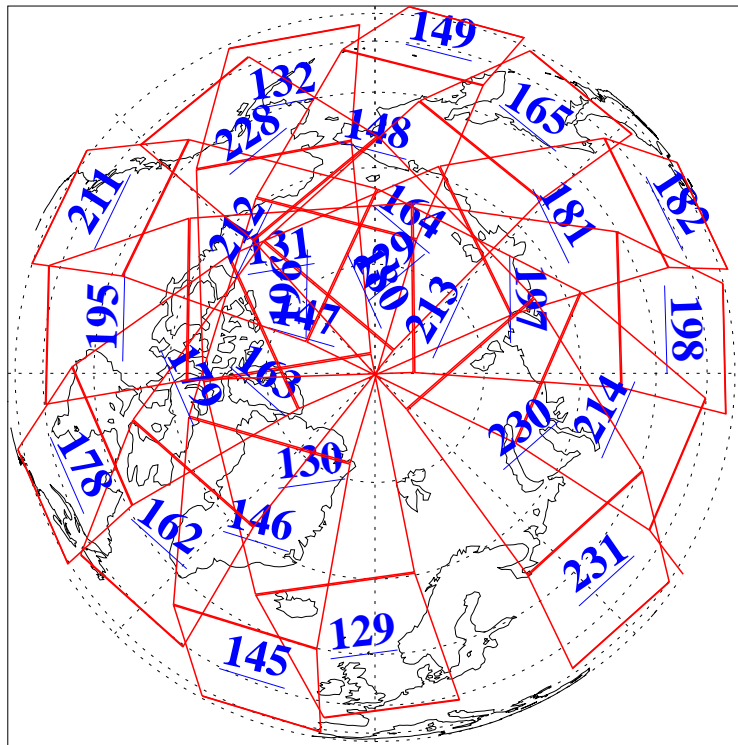

L1B Availability
AMSU Granules: 240
HSB Granules: 0
AIRS Granules: 240

20 May 2009
DoY 140
Aqua Day 2573
Granules: 1 to 120

Granules: 121 to 240

Legend: AMSU Available, HSB Available, AIRS Available

L1B Availability
AMSU Granules: 240
HSB Granules: 0
AIRS Granules: 240

20 May 2009
DoY 140
Aqua Day 2573
Ascending Granules

Descending Granules

Legend: AMSU Available, HSB Available, AIRS Available

L1B Availability
 AMSU Granules: 240
 HSB Granules: 0
 AIRS Granules: 240

20 May 2009
 DoY 140
 Aqua Day 2573

Northern Hemisphere Granules

Southern Hemisphere Granules

Legend: AMSU Available, HSB Available, AIRS Available