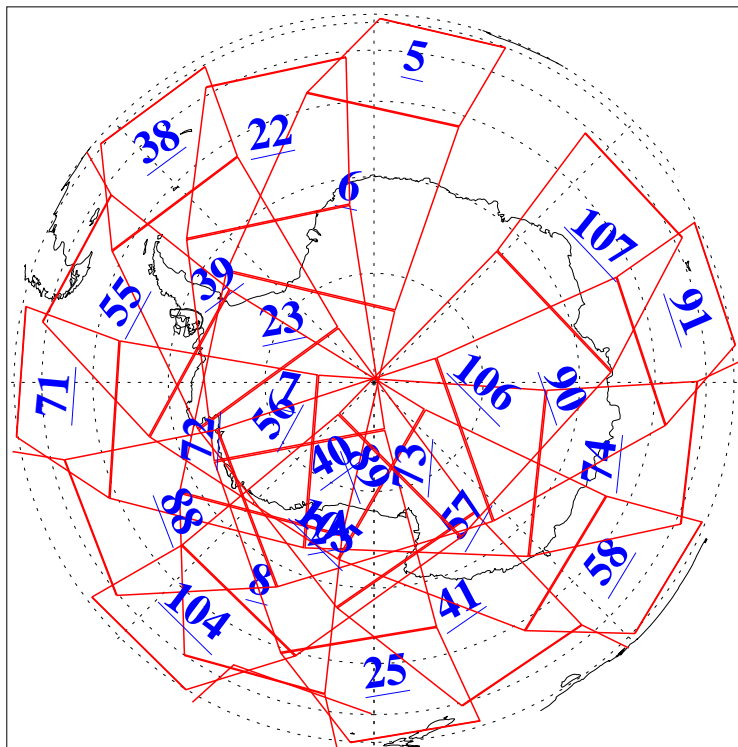

L1B Availability
AMSU Granules: 240
HSB Granules: 0
AIRS Granules: 240

20 May 2009
DoY 140
Aqua Day 2573
Granules: 1 to 120

Granules: 121 to 240

Legend: AMSU Available, HSB Available, AIRS Available

L1B Availability
AMSU Granules: 240
HSB Granules: 0
AIRS Granules: 240

20 May 2009
DoY 140
Aqua Day 2573
Ascending Granules

Descending Granules

Legend: AMSU Available, HSB Available, AIRS Available

L1B Availability
 AMSU Granules: 240
 HSB Granules: 0
 AIRS Granules: 240

20 May 2009
 DoY 140
 Aqua Day 2573

Northern Hemisphere Granules

Southern Hemisphere Granules

Legend: AMSU Available, HSB Available, AIRS Available