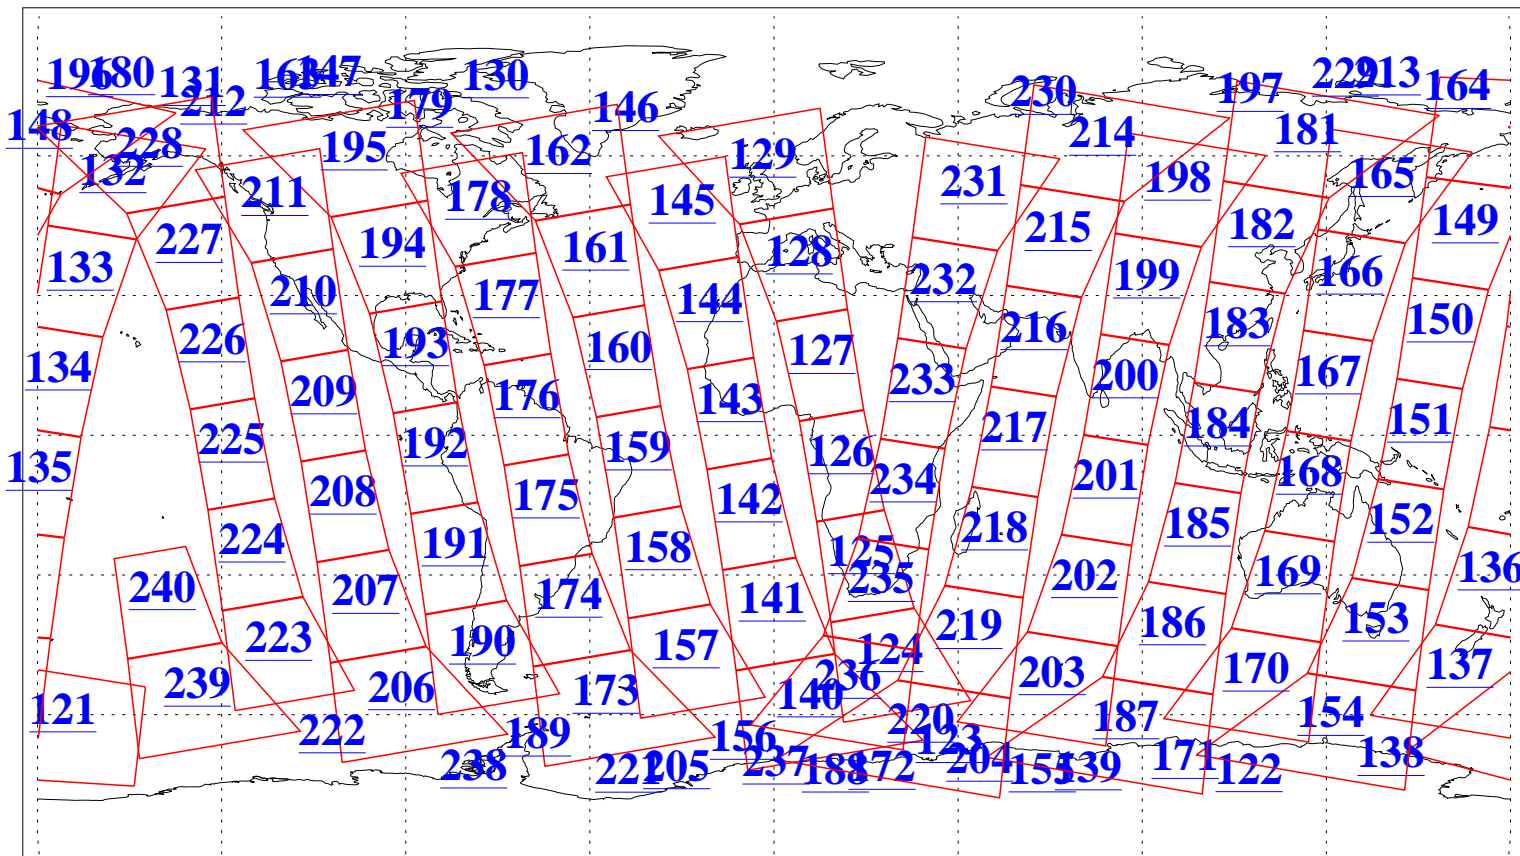

L1B Availability
AMSU Granules: 240
HSB Granules: 0
AIRS Granules: 240

20 May 2009
DoY 140
Aqua Day 2573
Granules: 1 to 120

Granules: 121 to 240

Legend: AMSU Available, HSB Available, AIRS Available

L1B Availability
AMSU Granules: 240
HSB Granules: 0
AIRS Granules: 240

20 May 2009
DoY 140
Aqua Day 2573
Ascending Granules

Descending Granules

Legend: AMSU Available, HSB Available, AIRS Available

L1B Availability
 AMSU Granules: 240
 HSB Granules: 0
 AIRS Granules: 240

20 May 2009
 DoY 140
 Aqua Day 2573

Northern Hemisphere Granules

Southern Hemisphere Granules

Legend: AMSU Available, HSB Available, AIRS Available