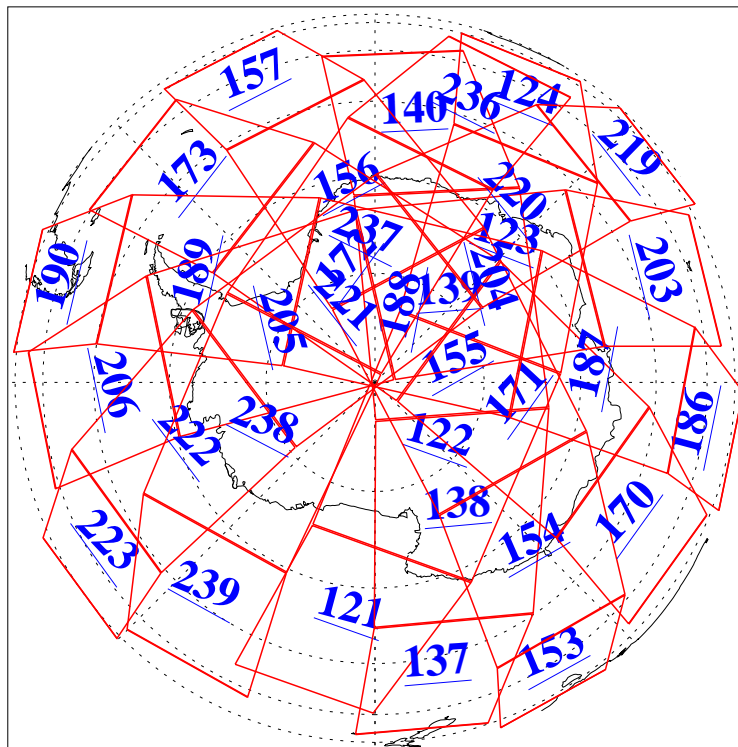

L1B Availability
AMSU Granules: 240
HSB Granules: 0
AIRS Granules: 240

20 May 2009
DoY 140
Aqua Day 2573
Granules: 1 to 120

Granules: 121 to 240

Legend: AMSU Available, HSB Available, AIRS Available

L1B Availability
AMSU Granules: 240
HSB Granules: 0
AIRS Granules: 240

20 May 2009
DoY 140
Aqua Day 2573
Ascending Granules

Descending Granules

Legend: AMSU Available, HSB Available, AIRS Available

L1B Availability
 AMSU Granules: 240
 HSB Granules: 0
 AIRS Granules: 240

20 May 2009
 DoY 140
 Aqua Day 2573

Northern Hemisphere Granules

Southern Hemisphere Granules

Legend: AMSU Available, HSB Available, AIRS Available