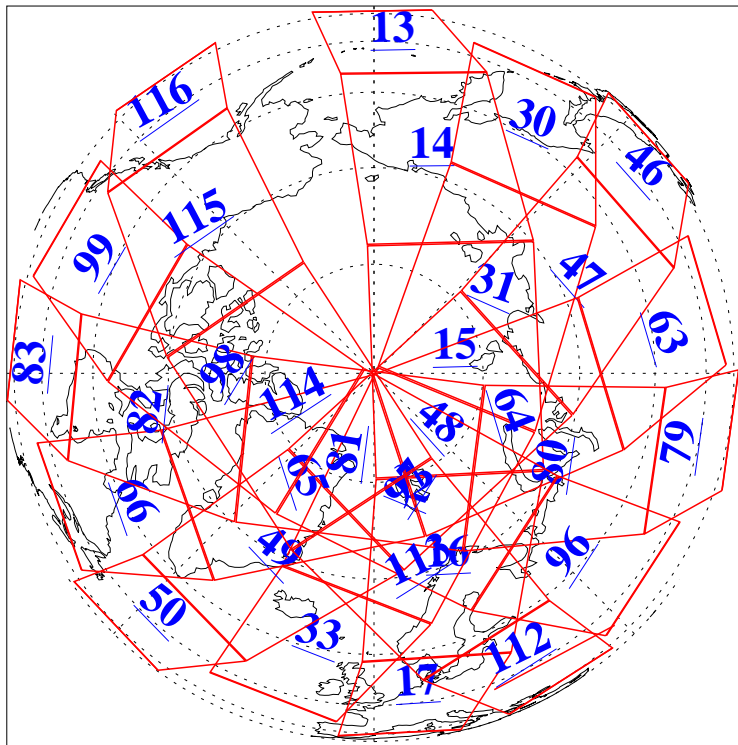

L1B Availability
AMSU Granules: 240
HSB Granules: 0
AIRS Granules: 240

20 May 2009
DoY 140
Aqua Day 2573
Granules: 1 to 120

Granules: 121 to 240

Legend: AMSU Available, HSB Available, AIRS Available

L1B Availability
AMSU Granules: 240
HSB Granules: 0
AIRS Granules: 240

20 May 2009
DoY 140
Aqua Day 2573
Ascending Granules

Descending Granules

Legend: AMSU Available, HSB Available, AIRS Available

L1B Availability
 AMSU Granules: 240
 HSB Granules: 0
 AIRS Granules: 240

20 May 2009
 DoY 140
 Aqua Day 2573

Northern Hemisphere Granules

Southern Hemisphere Granules

Legend: AMSU Available, HSB Available, AIRS Available