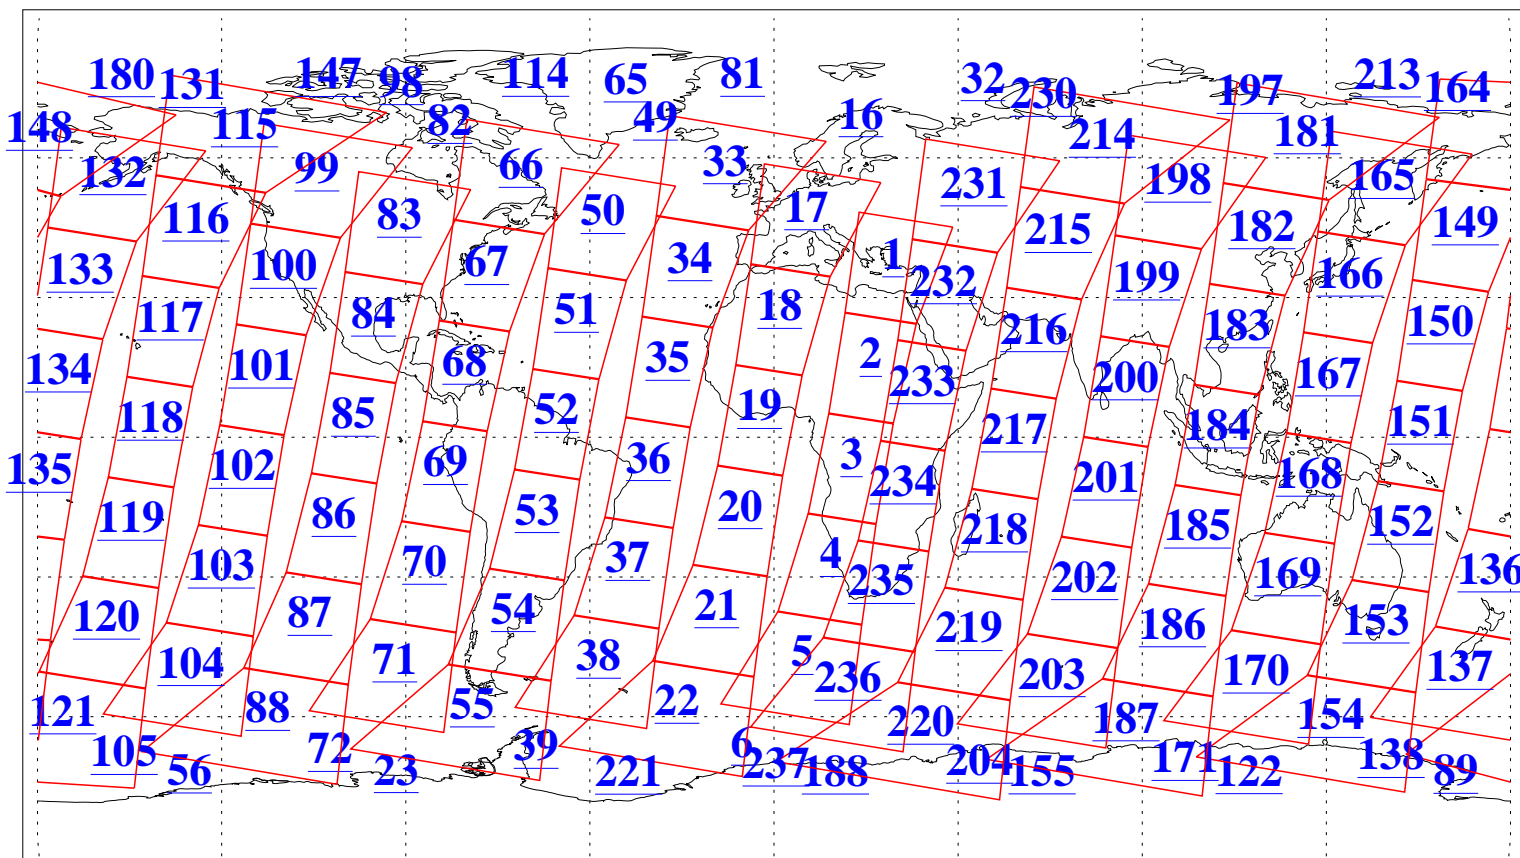

L1B Availability
AMSU Granules: 240
HSB Granules: 0
AIRS Granules: 240

20 May 2009
DoY 140
Aqua Day 2573
Granules: 1 to 120

Granules: 121 to 240

Legend: AMSU Available, HSB Available, AIRS Available

L1B Availability
AMSU Granules: 240
HSB Granules: 0
AIRS Granules: 240

20 May 2009
DoY 140
Aqua Day 2573
Ascending Granules

Descending Granules

Legend: AMSU Available, HSB Available, AIRS Available

L1B Availability
 AMSU Granules: 240
 HSB Granules: 0
 AIRS Granules: 240

20 May 2009
 DoY 140
 Aqua Day 2573

Northern Hemisphere Granules

Southern Hemisphere Granules

Legend: AMSU Available, HSB Available, AIRS Available