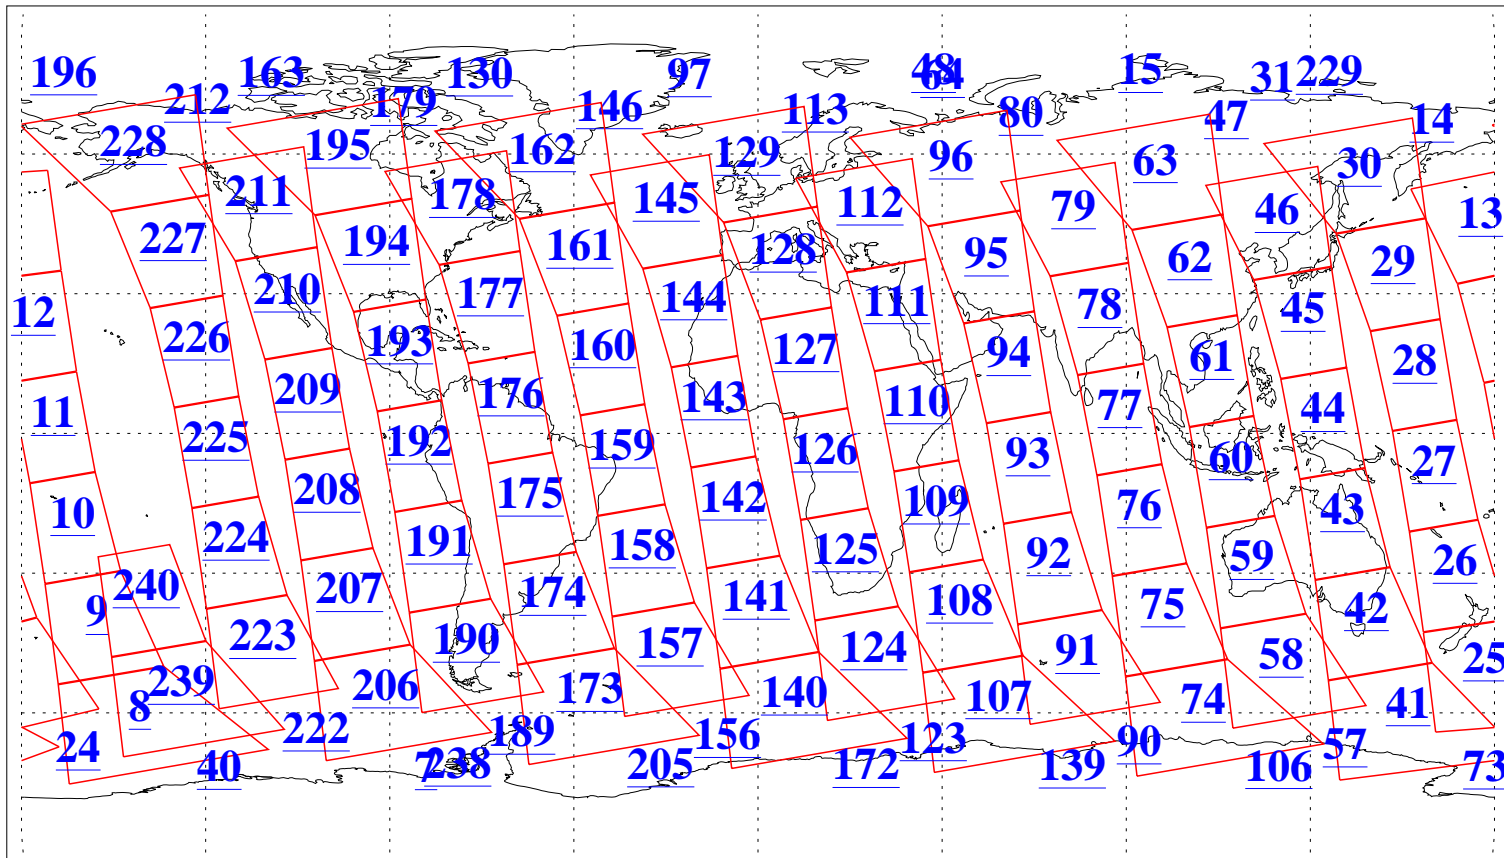

L1B Availability
AMSU Granules: 240
HSB Granules: 0
AIRS Granules: 240

20 May 2009
DoY 140
Aqua Day 2573
Granules: 1 to 120

Granules: 121 to 240

Legend: AMSU Available, HSB Available, AIRS Available

L1B Availability
AMSU Granules: 240
HSB Granules: 0
AIRS Granules: 240

20 May 2009
DoY 140
Aqua Day 2573
Ascending Granules

Descending Granules

Legend: AMSU Available, HSB Available, AIRS Available

L1B Availability
 AMSU Granules: 240
 HSB Granules: 0
 AIRS Granules: 240

20 May 2009
 DoY 140
 Aqua Day 2573

Northern Hemisphere Granules

Southern Hemisphere Granules

Legend: AMSU Available, HSB Available, AIRS Available