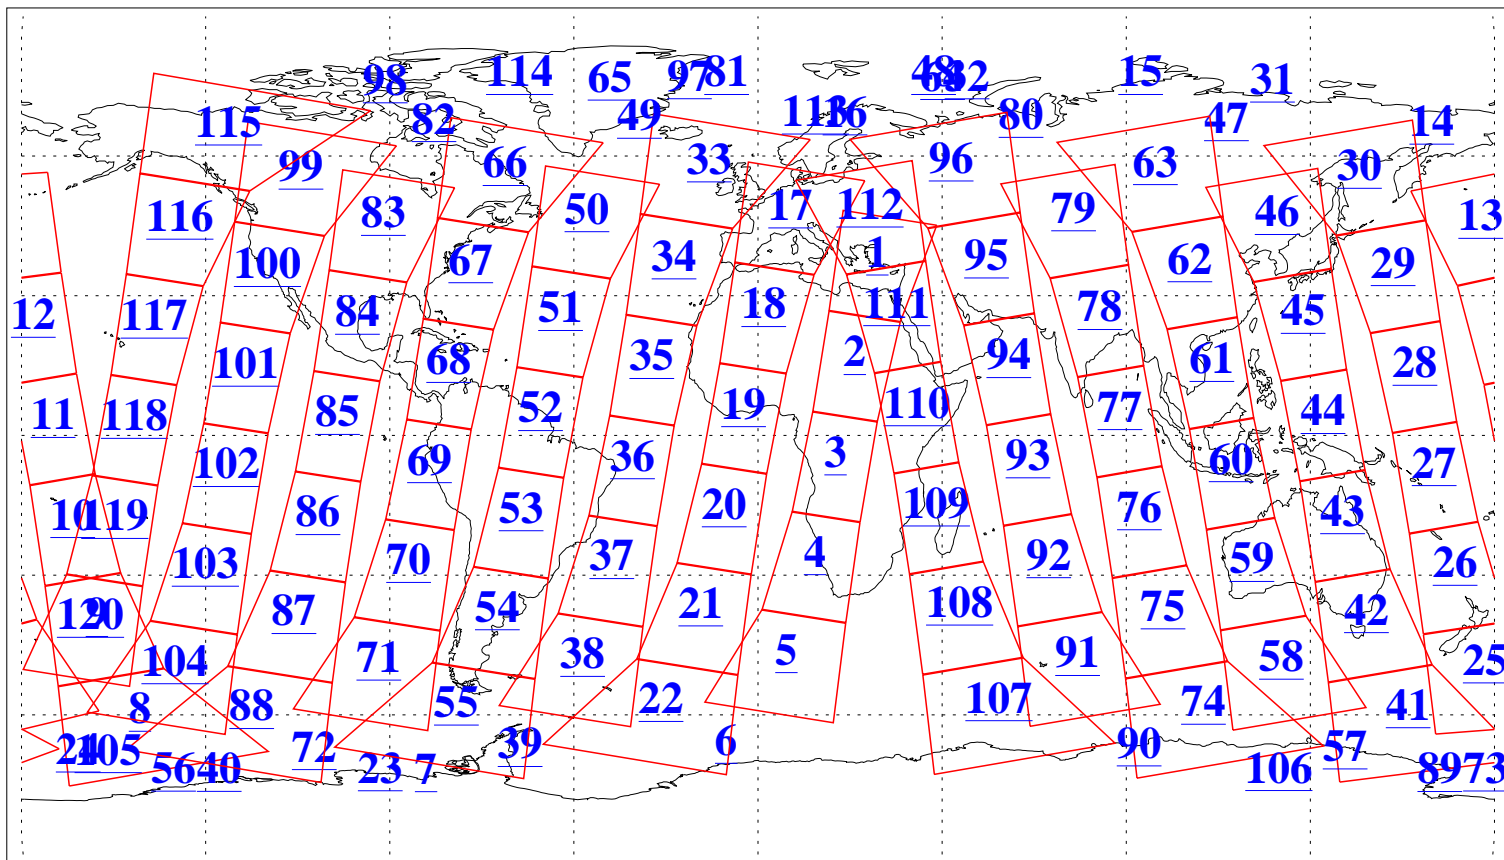

L1B Availability
AMSU Granules: 240
HSB Granules: 0
AIRS Granules: 240

20 May 2009
DoY 140
Aqua Day 2573
Granules: 1 to 120

Granules: 121 to 240

Legend: AMSU Available, HSB Available, AIRS Available

L1B Availability
AMSU Granules: 240
HSB Granules: 0
AIRS Granules: 240

20 May 2009
DoY 140
Aqua Day 2573
Ascending Granules

Descending Granules

Legend: AMSU Available, HSB Available, AIRS Available

L1B Availability
 AMSU Granules: 240
 HSB Granules: 0
 AIRS Granules: 240

20 May 2009
 DoY 140
 Aqua Day 2573

Northern Hemisphere Granules

Southern Hemisphere Granules

Legend: AMSU Available, HSB Available, AIRS Available