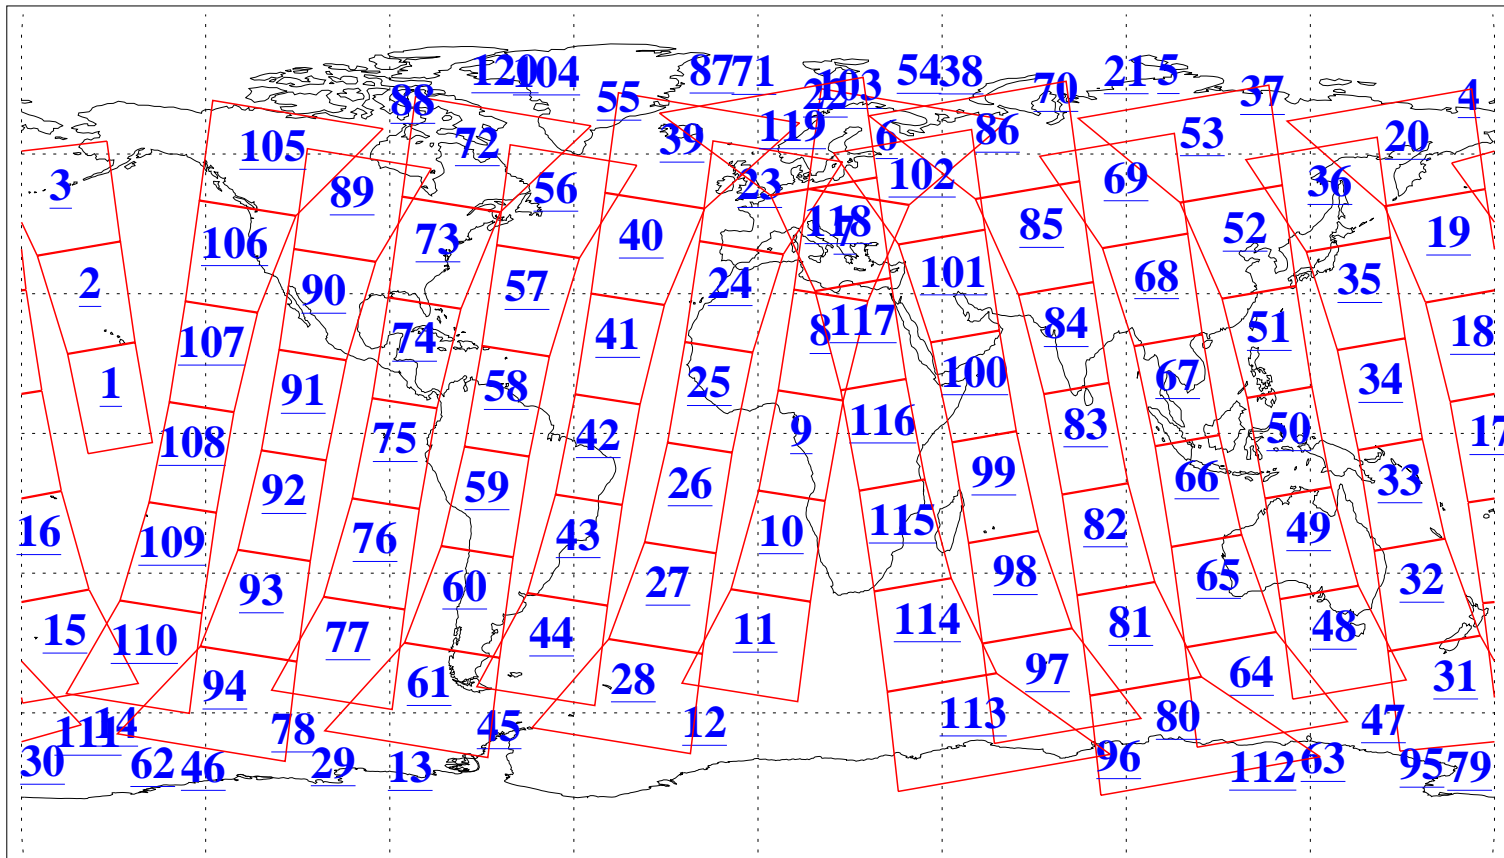

L1B Availability  
AMSU Granules: 240  
HSB Granules: 0  
AIRS Granules: 240

14 May 2009  
DoY 134  
Aqua Day 2567  
Granules: 1 to 120

Granules: 121 to 240

Legend: AMSU Available, HSB Available, AIRS Available

L1B Availability  
 AMSU Granules: 240  
 HSB Granules: 0  
 AIRS Granules: 240

14 May 2009  
 DoY 134  
 Aqua Day 2567  
 Ascending Granules

Descending Granules

Legend: AMSU Available, HSB Available, AIRS Available

L1B Availability  
 AMSU Granules: 240  
 HSB Granules: 0  
 AIRS Granules: 240

14 May 2009  
 DoY 134  
 Aqua Day 2567

Northern Hemisphere Granules

Southern Hemisphere Granules

Legend: AMSU Available, HSB Available, AIRS Available