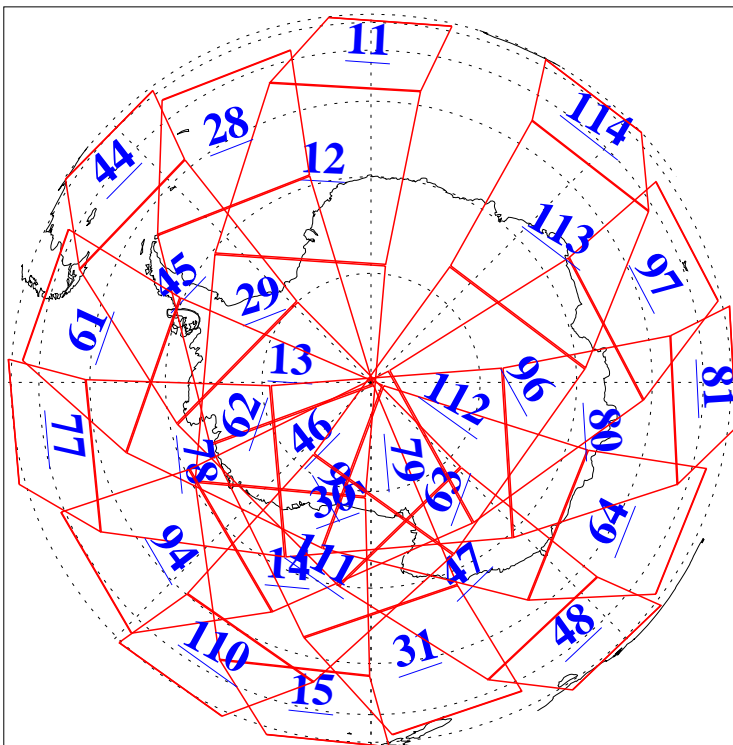

L1B Availability  
AMSU Granules: 240  
HSB Granules: 0  
AIRS Granules: 240

14 May 2009  
DoY 134  
Aqua Day 2567  
Granules: 1 to 120

Granules: 121 to 240

Legend: AMSU Available, HSB Available, AIRS Available

L1B Availability  
 AMSU Granules: 240  
 HSB Granules: 0  
 AIRS Granules: 240

14 May 2009  
 DoY 134  
 Aqua Day 2567  
 Ascending Granules

Descending Granules

Legend: AMSU Available, HSB Available, AIRS Available

L1B Availability  
 AMSU Granules: 240  
 HSB Granules: 0  
 AIRS Granules: 240

14 May 2009  
 DoY 134  
 Aqua Day 2567

Northern Hemisphere Granules

Southern Hemisphere Granules

Legend: AMSU Available, HSB Available, AIRS Available