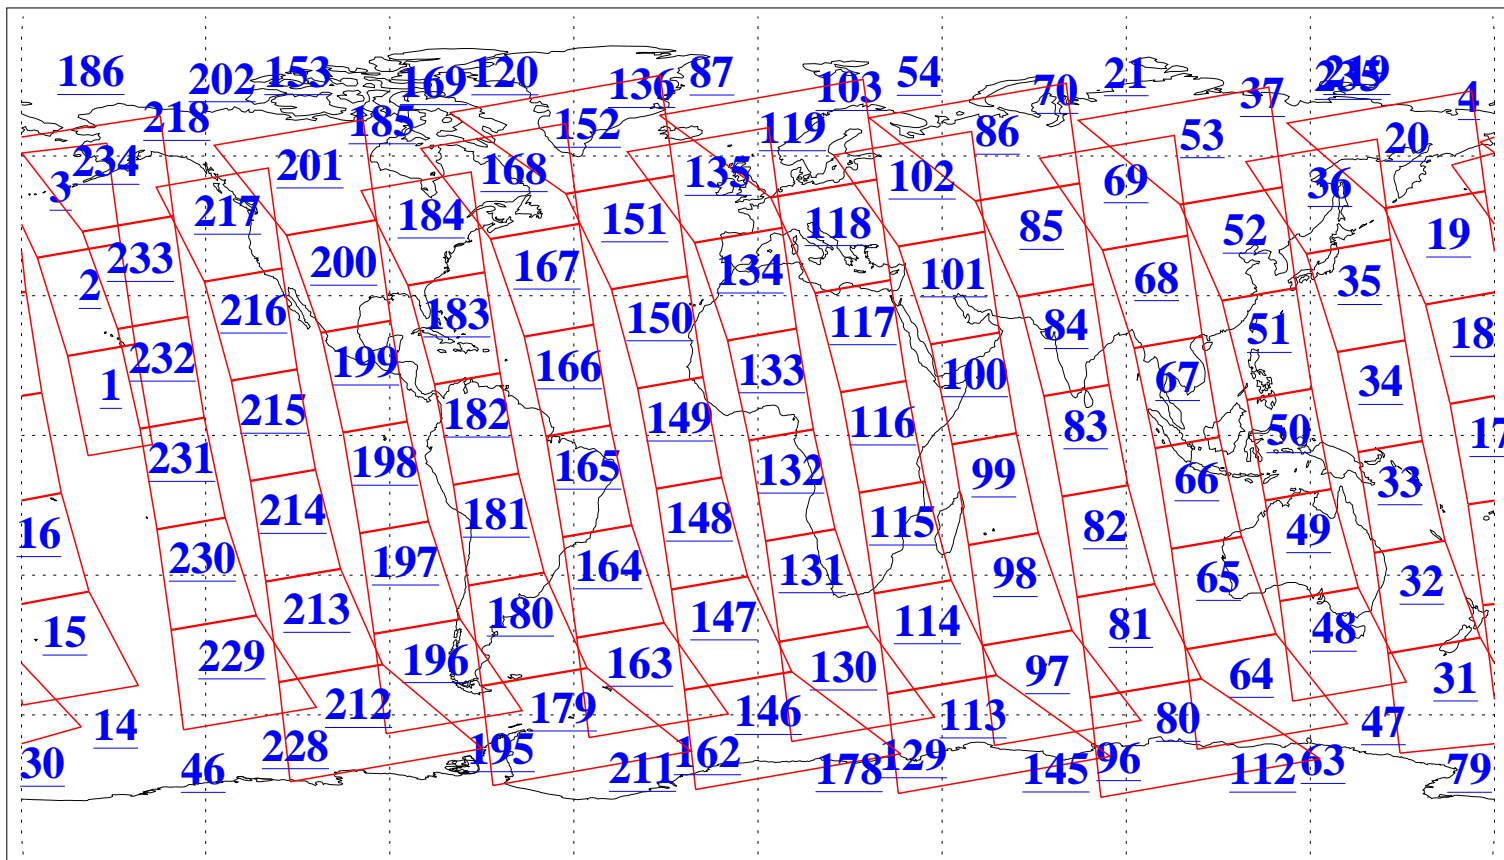

L1B Availability  
AMSU Granules: 240  
HSB Granules: 0  
AIRS Granules: 240

14 May 2009  
DoY 134  
Aqua Day 2567  
Granules: 1 to 120

Granules: 121 to 240

Legend: AMSU Available, HSB Available, AIRS Available

L1B Availability  
 AMSU Granules: 240  
 HSB Granules: 0  
 AIRS Granules: 240

14 May 2009  
 DoY 134  
 Aqua Day 2567  
 Ascending Granules

Descending Granules

Legend: AMSU Available, HSB Available, AIRS Available

L1B Availability  
 AMSU Granules: 240  
 HSB Granules: 0  
 AIRS Granules: 240

14 May 2009  
 DoY 134  
 Aqua Day 2567

Northern Hemisphere Granules

Southern Hemisphere Granules

Legend: AMSU Available, HSB Available, AIRS Available