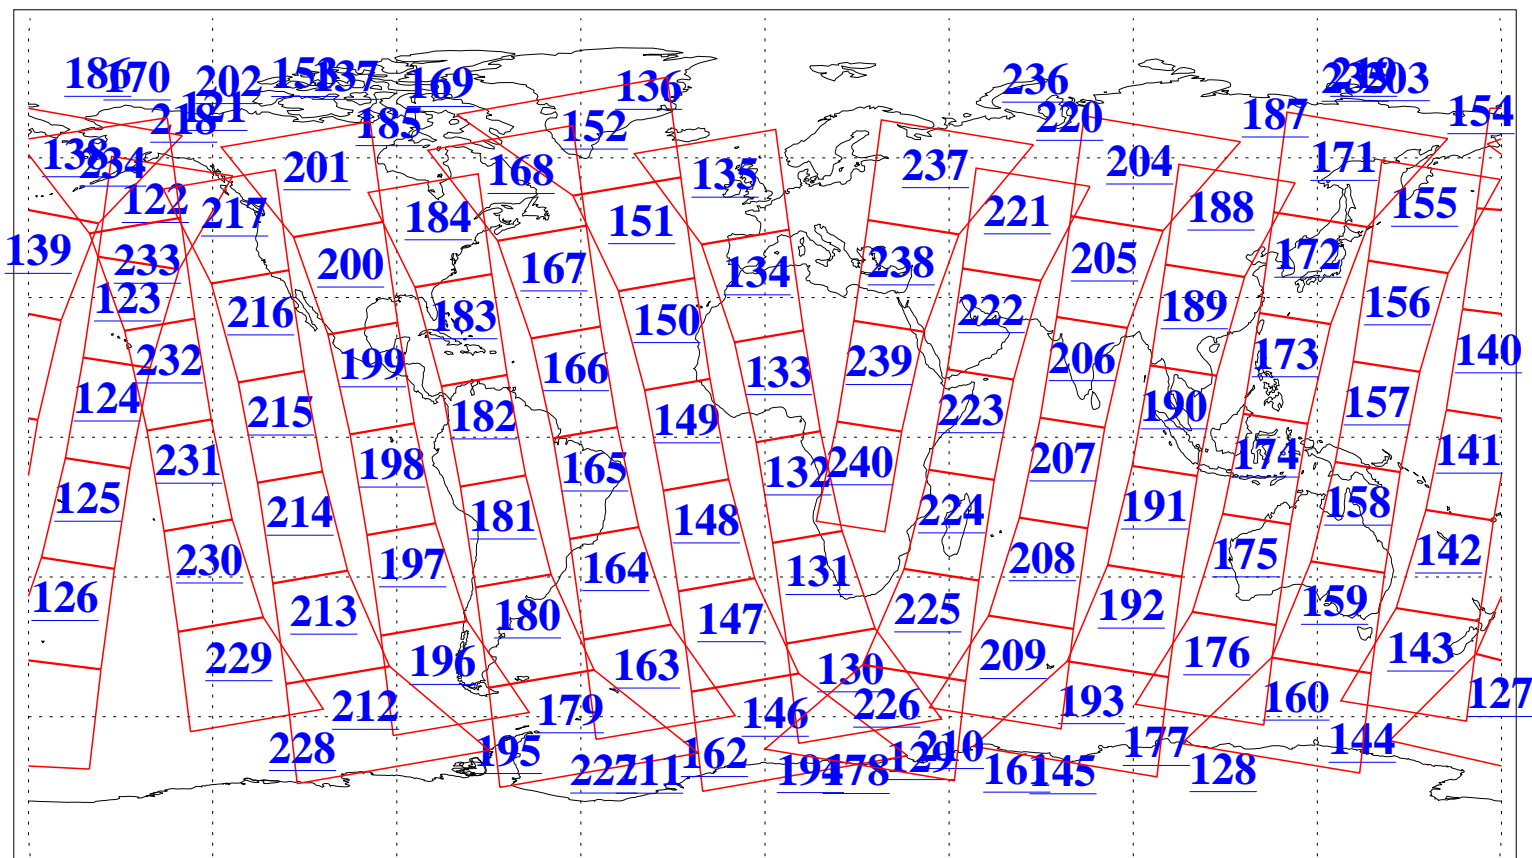

L1B Availability  
AMSU Granules: 240  
HSB Granules: 0  
AIRS Granules: 240

14 May 2009  
DoY 134  
Aqua Day 2567  
Granules: 1 to 120

Granules: 121 to 240

Legend: AMSU Available, HSB Available, AIRS Available

L1B Availability  
 AMSU Granules: 240  
 HSB Granules: 0  
 AIRS Granules: 240

14 May 2009  
 DoY 134  
 Aqua Day 2567  
 Ascending Granules

Descending Granules

Legend: AMSU Available, HSB Available, AIRS Available

L1B Availability  
 AMSU Granules: 240  
 HSB Granules: 0  
 AIRS Granules: 240

14 May 2009  
 DoY 134  
 Aqua Day 2567

Northern Hemisphere Granules

Southern Hemisphere Granules

Legend: AMSU Available, HSB Available, AIRS Available