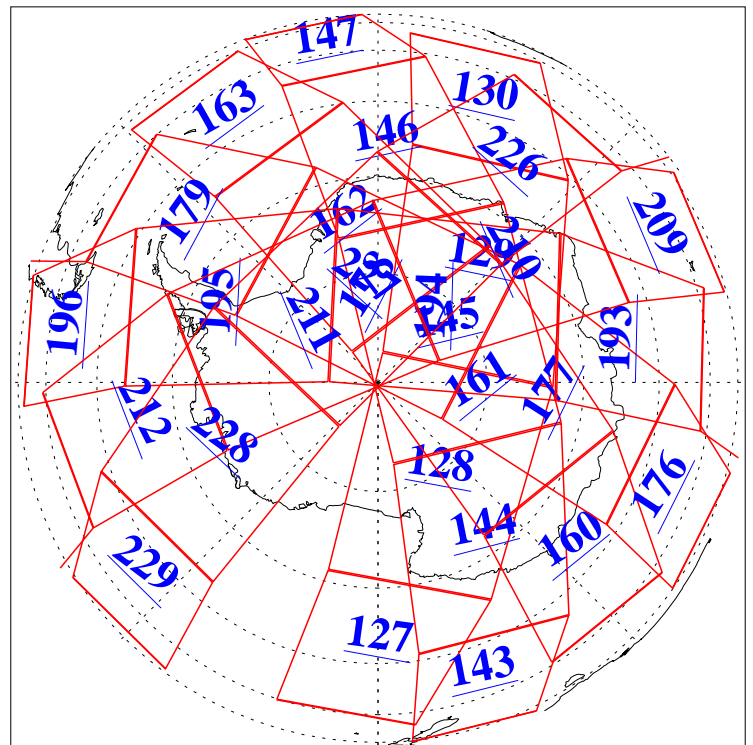

L1B Availability  
AMSU Granules: 240  
HSB Granules: 0  
AIRS Granules: 240

14 May 2009  
DoY 134  
Aqua Day 2567  
Granules: 1 to 120

Granules: 121 to 240

Legend: AMSU Available, HSB Available, AIRS Available

L1B Availability  
 AMSU Granules: 240  
 HSB Granules: 0  
 AIRS Granules: 240

14 May 2009  
 DoY 134  
 Aqua Day 2567  
 Ascending Granules

Descending Granules

Legend: AMSU Available, HSB Available, AIRS Available

L1B Availability  
 AMSU Granules: 240  
 HSB Granules: 0  
 AIRS Granules: 240

14 May 2009  
 DoY 134  
 Aqua Day 2567

Northern Hemisphere Granules

Southern Hemisphere Granules

Legend: AMSU Available, HSB Available, AIRS Available