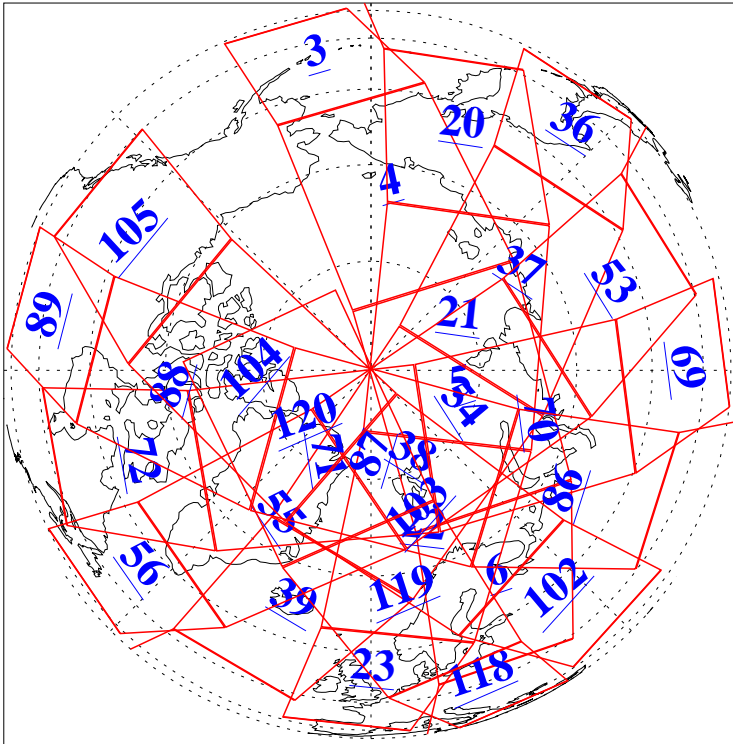

L1B Availability  
AMSU Granules: 240  
HSB Granules: 0  
AIRS Granules: 240

14 May 2009  
DoY 134  
Aqua Day 2567  
Granules: 1 to 120

Granules: 121 to 240

Legend: AMSU Available, HSB Available, AIRS Available

L1B Availability  
 AMSU Granules: 240  
 HSB Granules: 0  
 AIRS Granules: 240

14 May 2009  
 DoY 134  
 Aqua Day 2567  
 Ascending Granules

Descending Granules

Legend: AMSU Available, HSB Available, AIRS Available

L1B Availability  
 AMSU Granules: 240  
 HSB Granules: 0  
 AIRS Granules: 240

14 May 2009  
 DoY 134  
 Aqua Day 2567

Northern Hemisphere Granules

Southern Hemisphere Granules

Legend: AMSU Available, HSB Available, AIRS Available