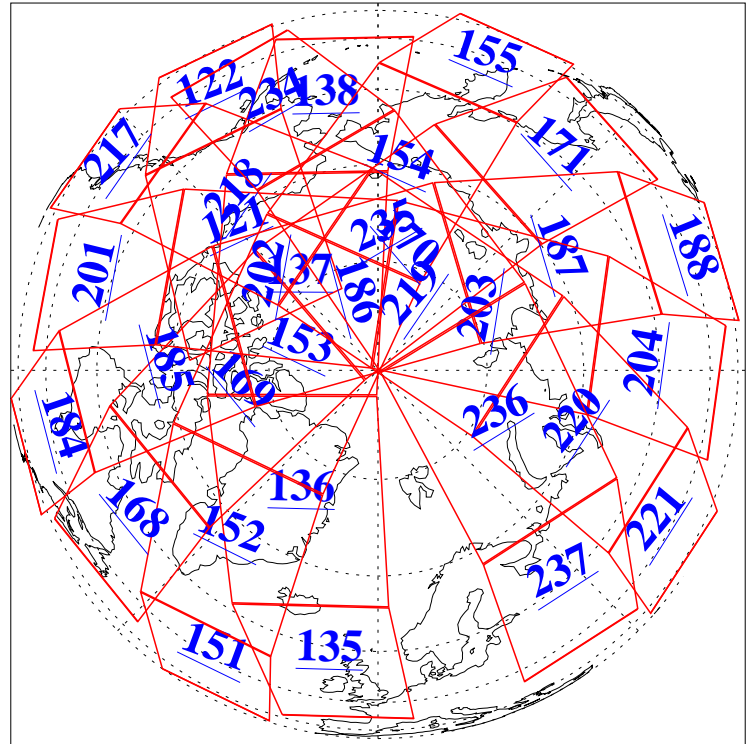

L1B Availability  
 AMSU Granules: 240  
 HSB Granules: 0  
 AIRS Granules: 240

14 May 2009  
 DoY 134  
 Aqua Day 2567  
 Ascending Granules

Descending Granules

Legend: AMSU Available, HSB Available, AIRS Available

L1B Availability  
 AMSU Granules: 240  
 HSB Granules: 0  
 AIRS Granules: 240

14 May 2009  
 DoY 134  
 Aqua Day 2567

Northern Hemisphere Granules

Southern Hemisphere Granules

Legend: AMSU Available, HSB Available, AIRS Available