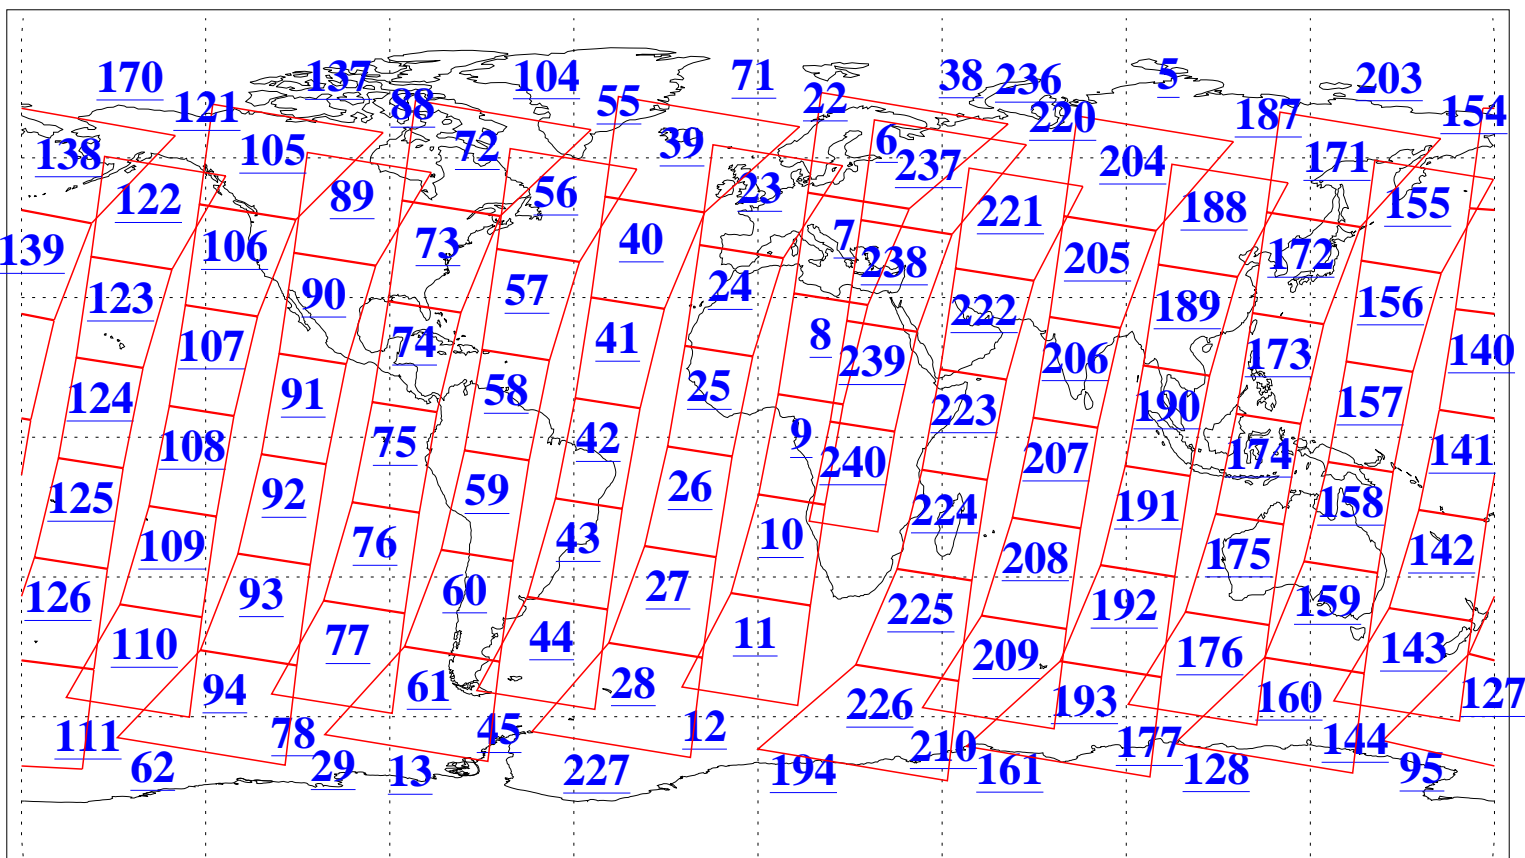

L1B Availability  
AMSU Granules: 240  
HSB Granules: 0  
AIRS Granules: 240

14 May 2009  
DoY 134  
Aqua Day 2567  
Granules: 1 to 120

Granules: 121 to 240

Legend: AMSU Available, HSB Available, AIRS Available

L1B Availability  
 AMSU Granules: 240  
 HSB Granules: 0  
 AIRS Granules: 240

14 May 2009  
 DoY 134  
 Aqua Day 2567  
 Ascending Granules

Descending Granules

Legend: AMSU Available, HSB Available, AIRS Available

L1B Availability  
 AMSU Granules: 240  
 HSB Granules: 0  
 AIRS Granules: 240

14 May 2009  
 DoY 134  
 Aqua Day 2567

Northern Hemisphere Granules

Southern Hemisphere Granules

Legend: AMSU Available, HSB Available, AIRS Available