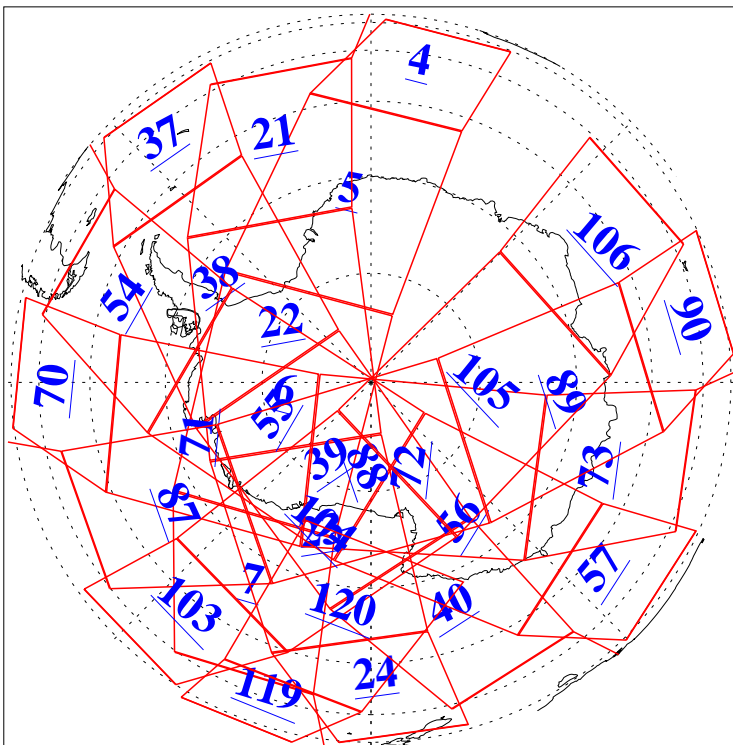

L1B Availability
AMSU Granules: 240
HSB Granules: 0
AIRS Granules: 240

13 May 2009
DoY 133
Aqua Day 2566
Granules: 1 to 120

Granules: 121 to 240

Legend: AMSU Available, HSB Available, AIRS Available

L1B Availability
AMSU Granules: 240
HSB Granules: 0
AIRS Granules: 240

13 May 2009
DoY 133
Aqua Day 2566
Ascending Granules

Descending Granules

Legend: AMSU Available, HSB Available, AIRS Available

L1B Availability
 AMSU Granules: 240
 HSB Granules: 0
 AIRS Granules: 240

13 May 2009
 DoY 133
 Aqua Day 2566

Northern Hemisphere Granules

Southern Hemisphere Granules

Legend: AMSU Available, HSB Available, AIRS Available