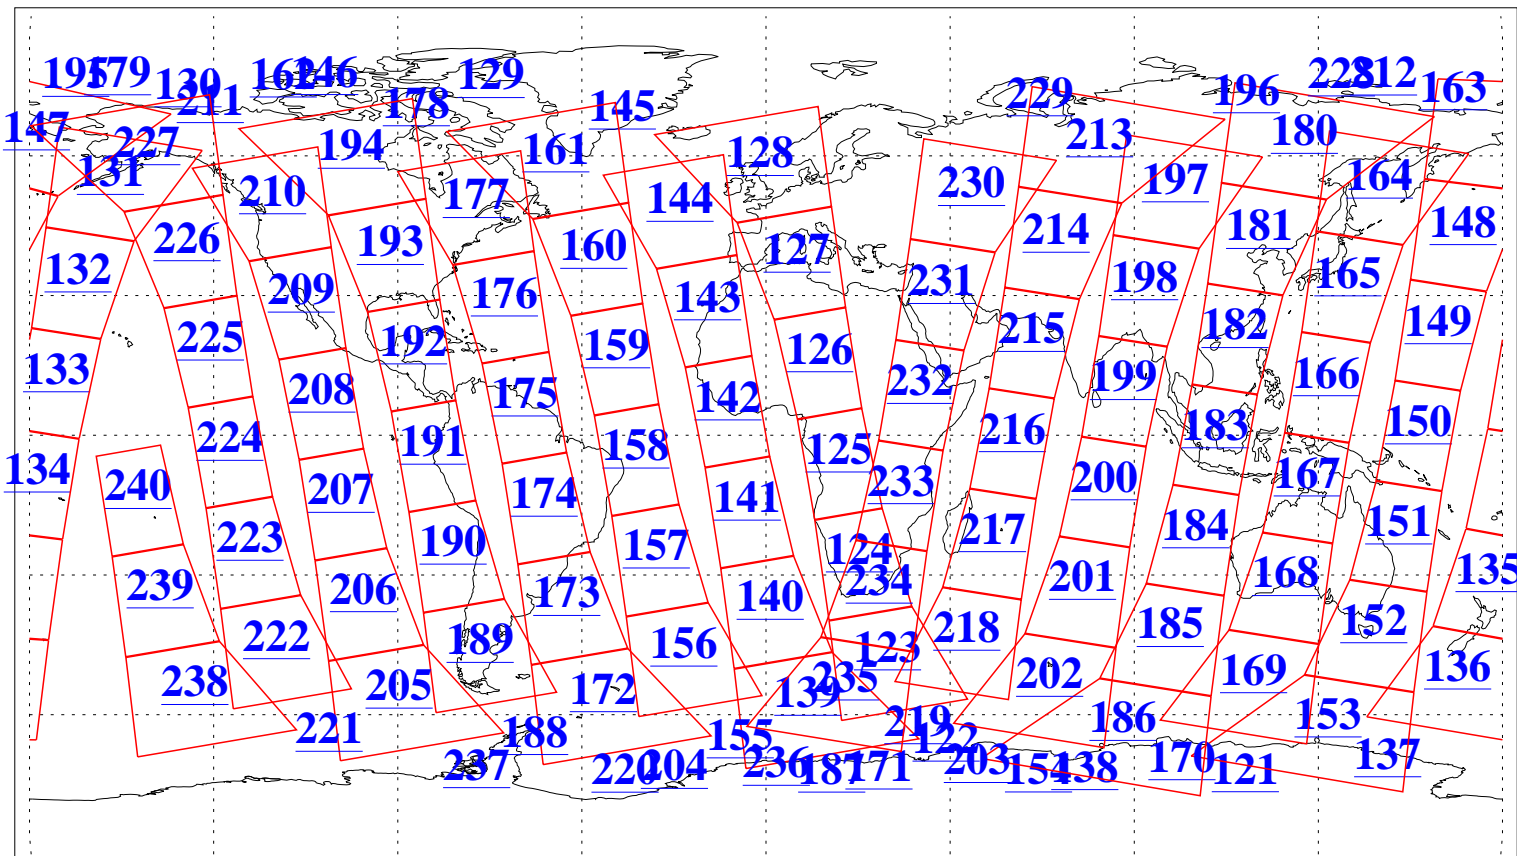

L1B Availability
AMSU Granules: 240
HSB Granules: 0
AIRS Granules: 240

13 May 2009
DoY 133
Aqua Day 2566
Granules: 1 to 120

Granules: 121 to 240

Legend: AMSU Available, HSB Available, AIRS Available

L1B Availability
AMSU Granules: 240
HSB Granules: 0
AIRS Granules: 240

13 May 2009
DoY 133
Aqua Day 2566
Ascending Granules

Descending Granules

Legend: AMSU Available, HSB Available, AIRS Available

L1B Availability
 AMSU Granules: 240
 HSB Granules: 0
 AIRS Granules: 240

13 May 2009
 DoY 133
 Aqua Day 2566

Northern Hemisphere Granules

Southern Hemisphere Granules

Legend: AMSU Available, HSB Available, AIRS Available