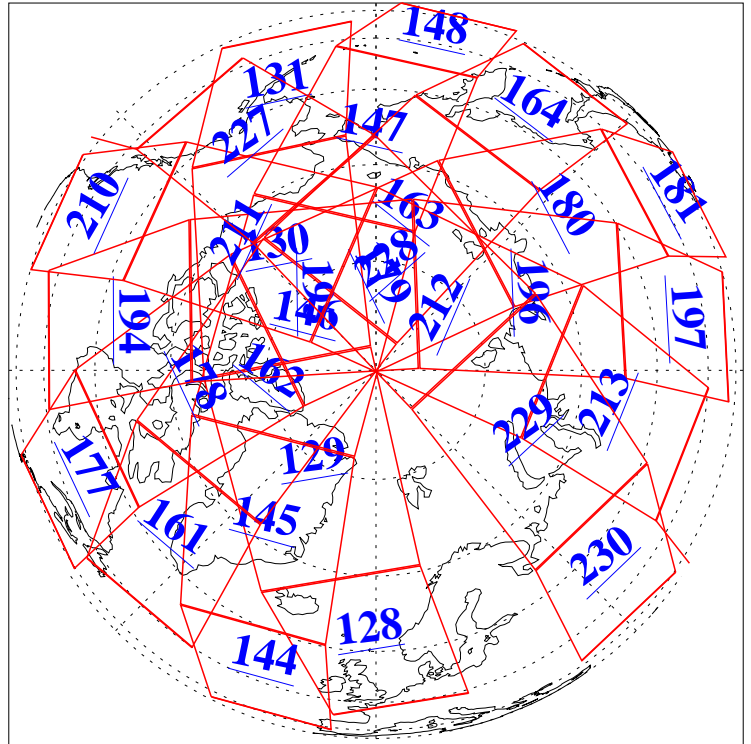

L1B Availability
AMSU Granules: 240
HSB Granules: 0
AIRS Granules: 240

13 May 2009
DoY 133
Aqua Day 2566
Granules: 1 to 120

Granules: 121 to 240

Legend: AMSU Available, HSB Available, AIRS Available

L1B Availability
AMSU Granules: 240
HSB Granules: 0
AIRS Granules: 240

13 May 2009
DoY 133
Aqua Day 2566
Ascending Granules

Descending Granules

Legend: AMSU Available, HSB Available, AIRS Available

L1B Availability
 AMSU Granules: 240
 HSB Granules: 0
 AIRS Granules: 240

13 May 2009
 DoY 133
 Aqua Day 2566

Northern Hemisphere Granules

Southern Hemisphere Granules

Legend: AMSU Available, HSB Available, AIRS Available