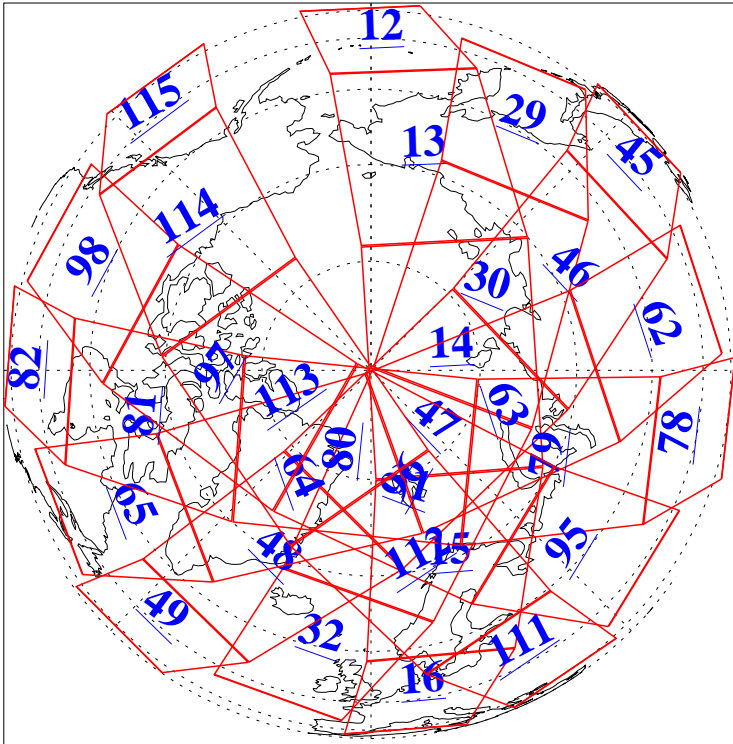

L1B Availability
AMSU Granules: 240
HSB Granules: 0
AIRS Granules: 240

13 May 2009
DoY 133
Aqua Day 2566
Granules: 1 to 120

Granules: 121 to 240

Legend: AMSU Available, HSB Available, AIRS Available

L1B Availability
AMSU Granules: 240
HSB Granules: 0
AIRS Granules: 240

13 May 2009
DoY 133
Aqua Day 2566
Ascending Granules

Descending Granules

Legend: AMSU Available, HSB Available, AIRS Available

L1B Availability
 AMSU Granules: 240
 HSB Granules: 0
 AIRS Granules: 240

13 May 2009
 DoY 133
 Aqua Day 2566

Northern Hemisphere Granules

Southern Hemisphere Granules

Legend: AMSU Available, HSB Available, AIRS Available