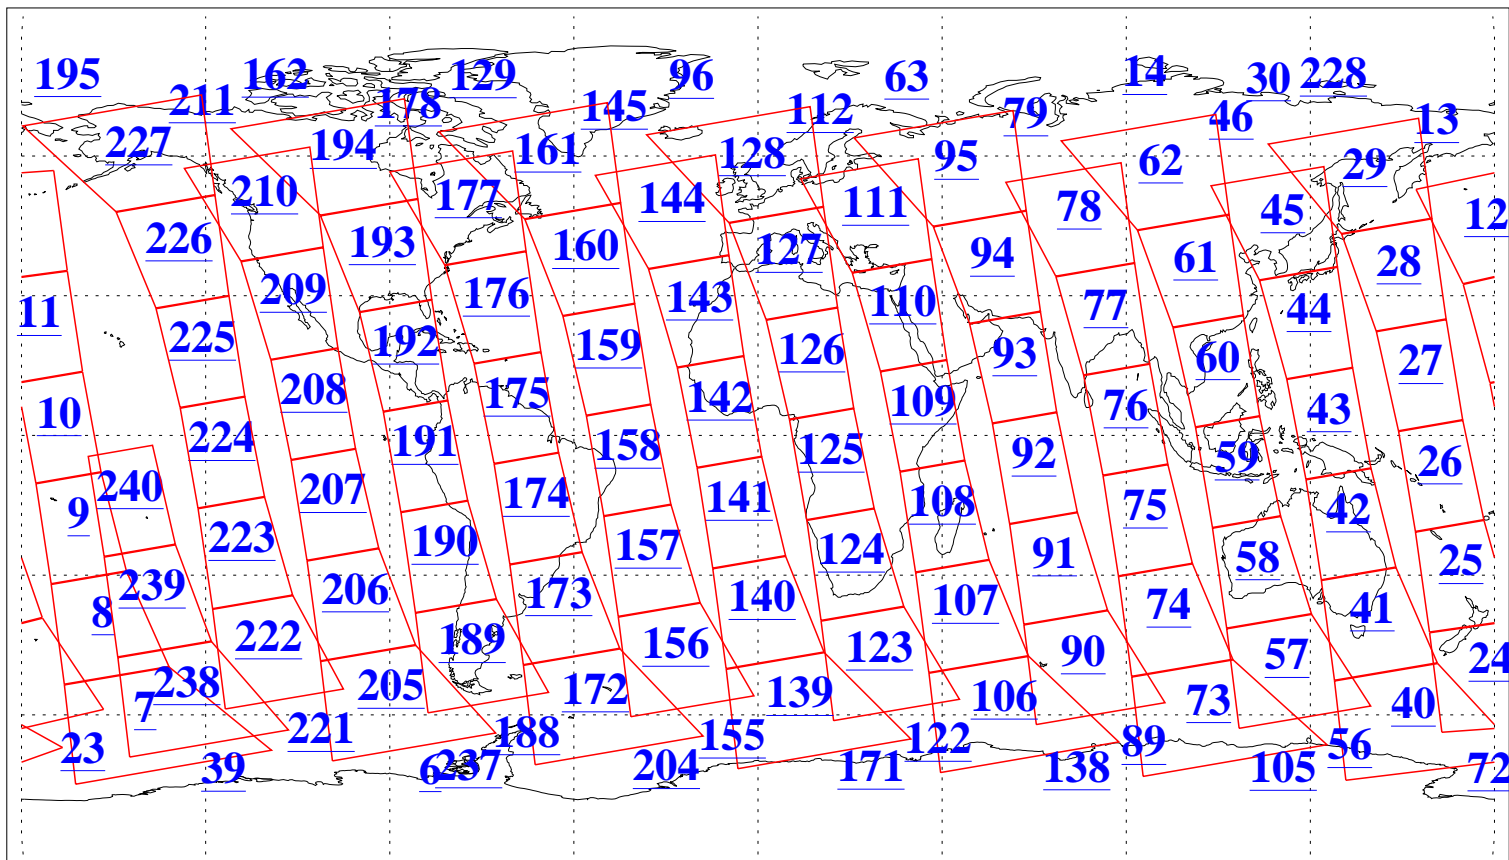

L1B Availability
AMSU Granules: 240
HSB Granules: 0
AIRS Granules: 240

13 May 2009
DoY 133
Aqua Day 2566
Granules: 1 to 120

Granules: 121 to 240

Legend: AMSU Available, HSB Available, AIRS Available

L1B Availability
AMSU Granules: 240
HSB Granules: 0
AIRS Granules: 240

13 May 2009
DoY 133
Aqua Day 2566
Ascending Granules

Descending Granules

Legend: AMSU Available, HSB Available, AIRS Available

L1B Availability
 AMSU Granules: 240
 HSB Granules: 0
 AIRS Granules: 240

13 May 2009
 DoY 133
 Aqua Day 2566

Northern Hemisphere Granules

Southern Hemisphere Granules

Legend: AMSU Available, HSB Available, AIRS Available