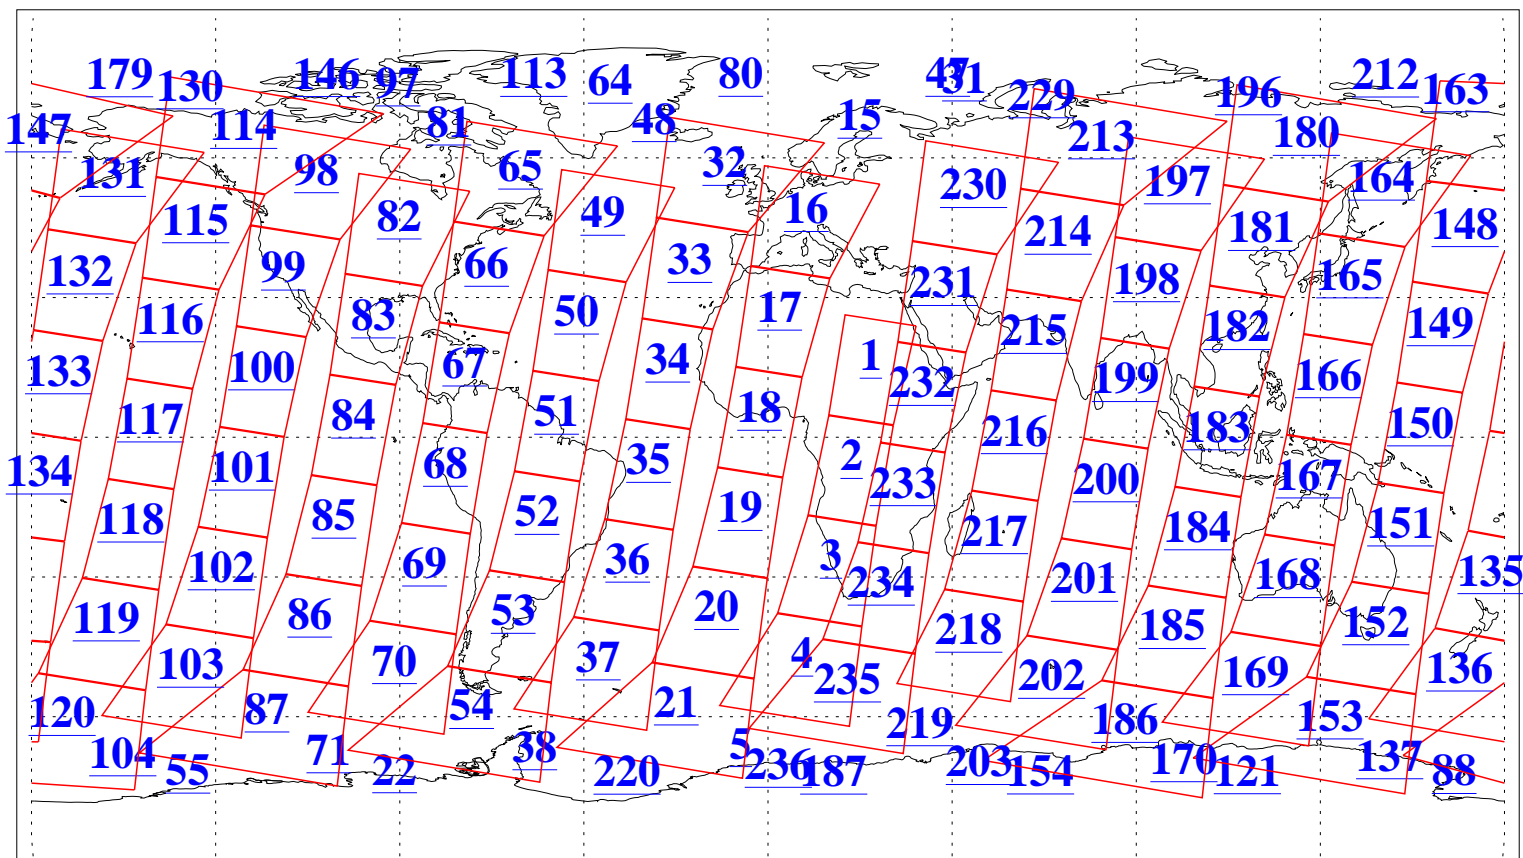

L1B Availability
AMSU Granules: 240
HSB Granules: 0
AIRS Granules: 240

13 May 2009
DoY 133
Aqua Day 2566
Granules: 1 to 120

Granules: 121 to 240

Legend: AMSU Available, HSB Available, AIRS Available

L1B Availability
AMSU Granules: 240
HSB Granules: 0
AIRS Granules: 240

13 May 2009
DoY 133
Aqua Day 2566
Ascending Granules

Descending Granules

Legend: AMSU Available, HSB Available, AIRS Available

L1B Availability
 AMSU Granules: 240
 HSB Granules: 0
 AIRS Granules: 240

13 May 2009
 DoY 133
 Aqua Day 2566

Northern Hemisphere Granules

Southern Hemisphere Granules

Legend: AMSU Available, HSB Available, AIRS Available