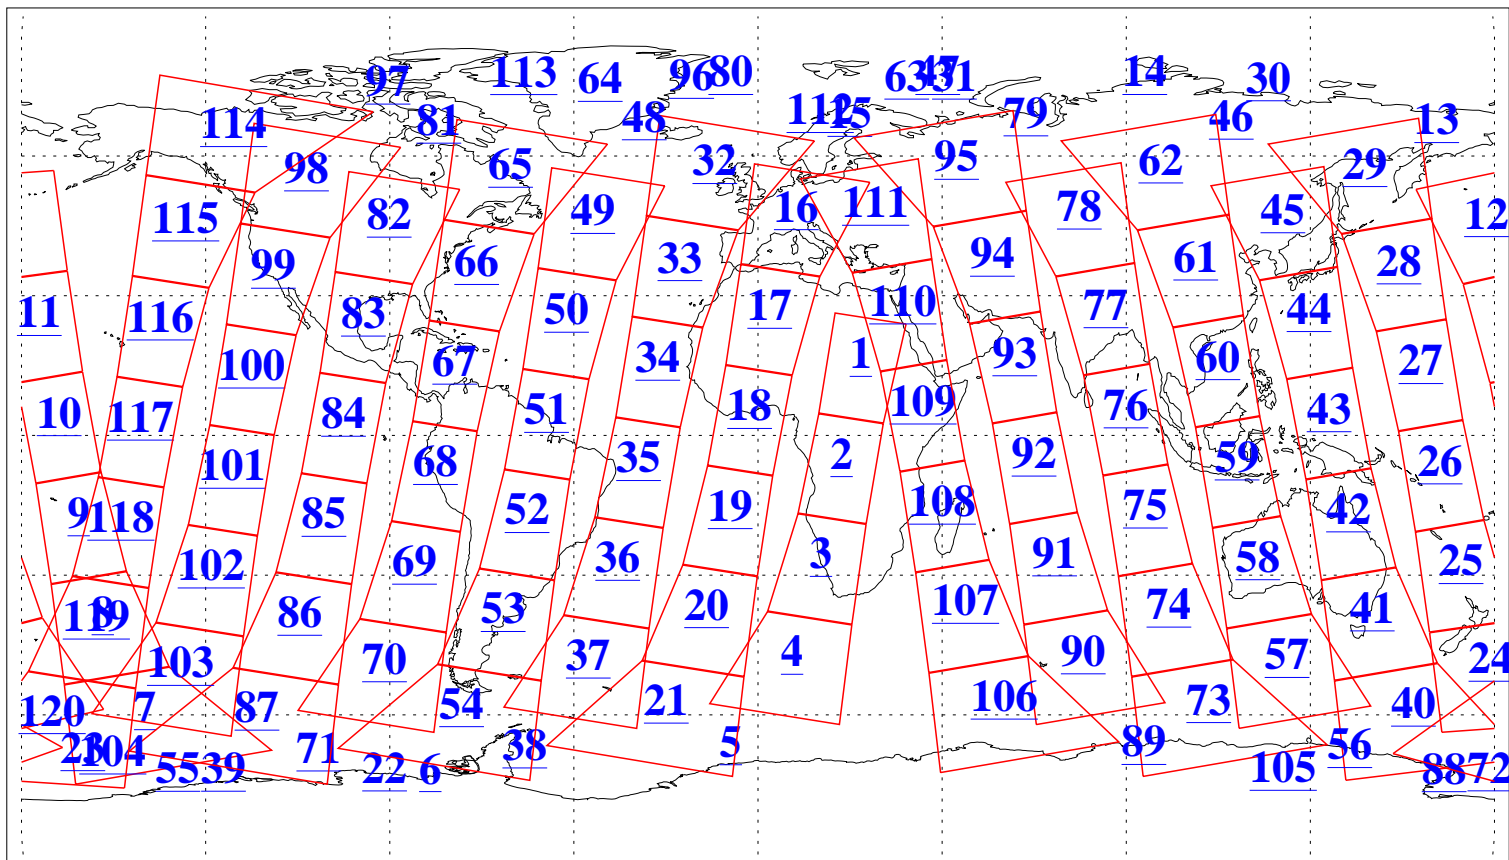

L1B Availability
AMSU Granules: 240
HSB Granules: 0
AIRS Granules: 240

13 May 2009
DoY 133
Aqua Day 2566
Granules: 1 to 120

Granules: 121 to 240

Legend: AMSU Available, HSB Available, AIRS Available

L1B Availability
AMSU Granules: 240
HSB Granules: 0
AIRS Granules: 240

13 May 2009
DoY 133
Aqua Day 2566
Ascending Granules

Descending Granules

Legend: AMSU Available, HSB Available, AIRS Available

L1B Availability
 AMSU Granules: 240
 HSB Granules: 0
 AIRS Granules: 240

13 May 2009
 DoY 133
 Aqua Day 2566

Northern Hemisphere Granules

Southern Hemisphere Granules

Legend: AMSU Available, HSB Available, AIRS Available