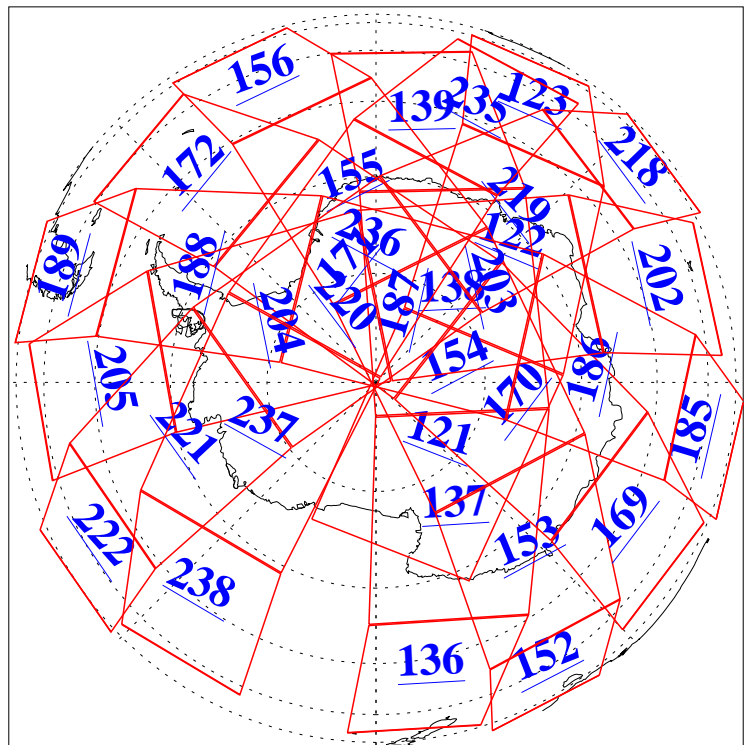

L1B Availability
AMSU Granules: 240
HSB Granules: 0
AIRS Granules: 240

13 May 2009
DoY 133
Aqua Day 2566
Granules: 1 to 120

Granules: 121 to 240

Legend: AMSU Available, HSB Available, AIRS Available

L1B Availability
AMSU Granules: 240
HSB Granules: 0
AIRS Granules: 240

13 May 2009
DoY 133
Aqua Day 2566
Ascending Granules

Descending Granules

Legend: AMSU Available, HSB Available, AIRS Available

L1B Availability
 AMSU Granules: 240
 HSB Granules: 0
 AIRS Granules: 240

13 May 2009
 DoY 133
 Aqua Day 2566

Northern Hemisphere Granules

Southern Hemisphere Granules

Legend: AMSU Available, HSB Available, AIRS Available