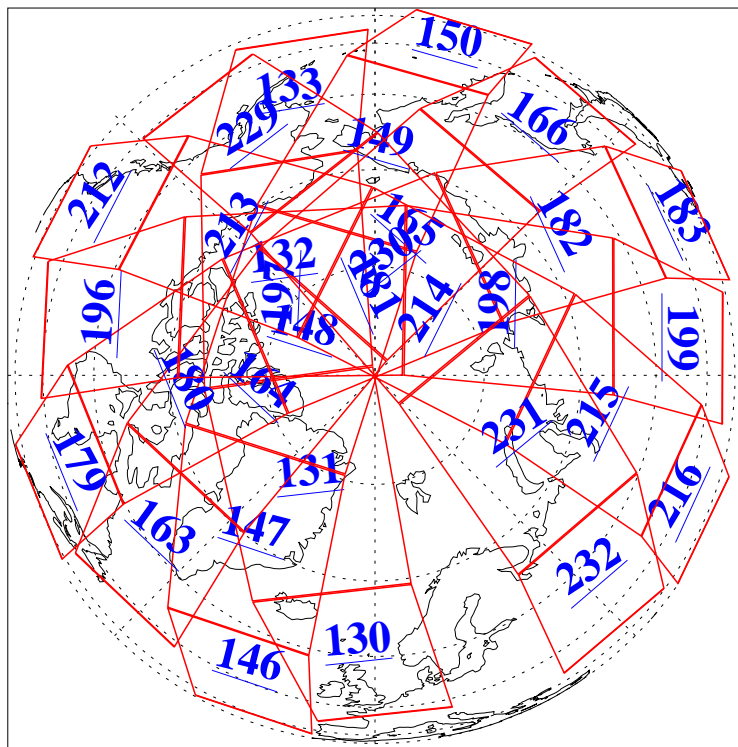

L1B Availability
AMSU Granules: 240
HSB Granules: 0
AIRS Granules: 240

11 May 2009
DoY 131
Aqua Day 2564
Granules: 1 to 120

Granules: 121 to 240

Legend: AMSU Available, HSB Available, AIRS Available

L1B Availability
AMSU Granules: 240
HSB Granules: 0
AIRS Granules: 240

11 May 2009
DoY 131
Aqua Day 2564
Ascending Granules

Descending Granules

Legend: AMSU Available, HSB Available, AIRS Available

L1B Availability
 AMSU Granules: 240
 HSB Granules: 0
 AIRS Granules: 240

11 May 2009
 DoY 131
 Aqua Day 2564

Northern Hemisphere Granules

Southern Hemisphere Granules

Legend: AMSU Available, HSB Available, AIRS Available