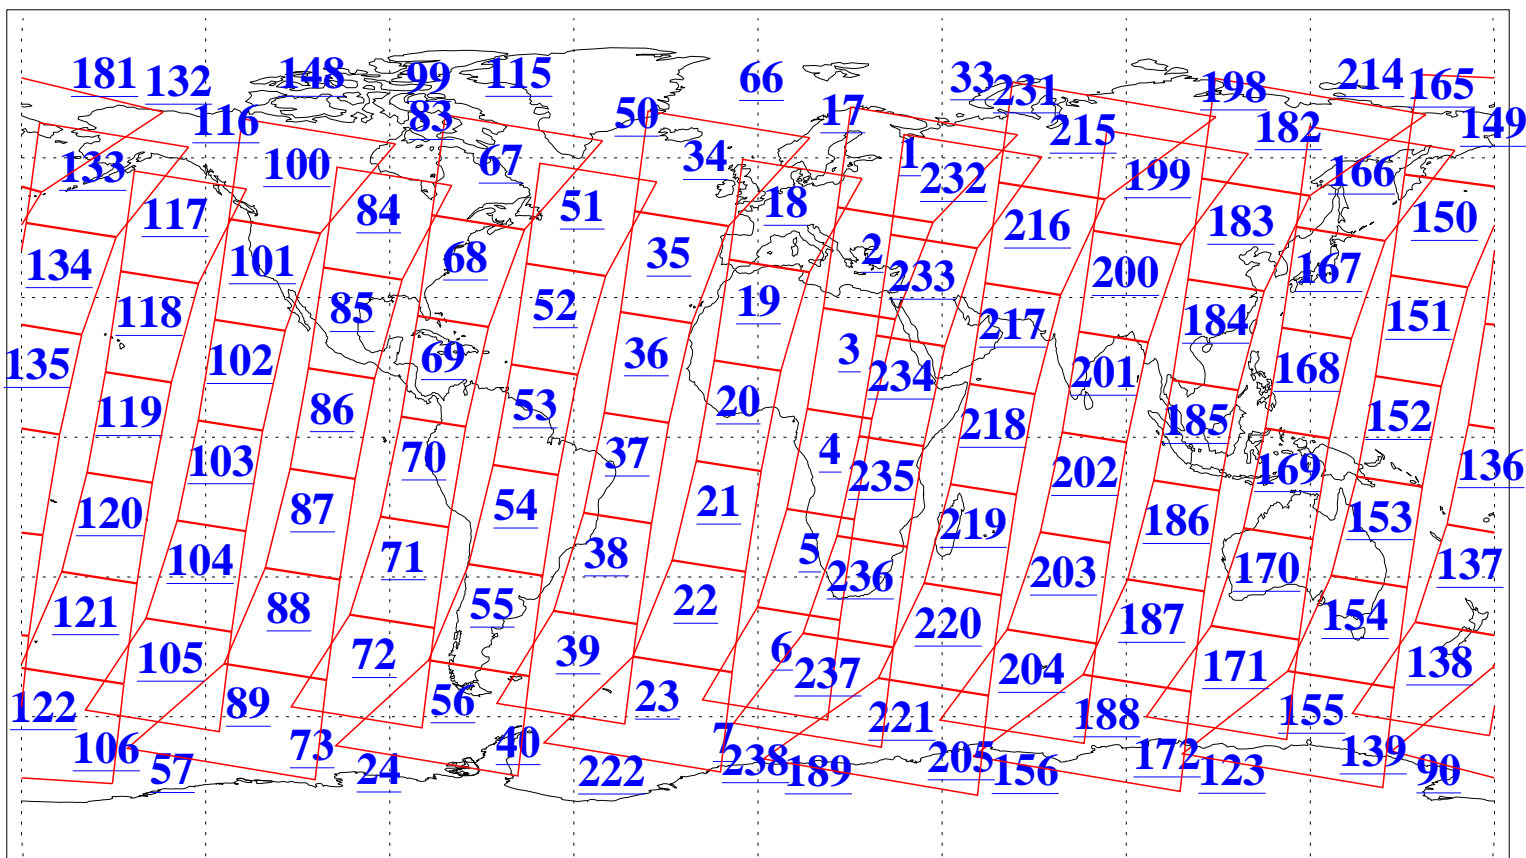

L1B Availability
AMSU Granules: 240
HSB Granules: 0
AIRS Granules: 240

11 May 2009
DoY 131
Aqua Day 2564
Granules: 1 to 120

Granules: 121 to 240

Legend: AMSU Available, HSB Available, AIRS Available

L1B Availability
AMSU Granules: 240
HSB Granules: 0
AIRS Granules: 240

11 May 2009
DoY 131
Aqua Day 2564
Ascending Granules

Descending Granules

Legend: AMSU Available, HSB Available, AIRS Available

L1B Availability
 AMSU Granules: 240
 HSB Granules: 0
 AIRS Granules: 240

11 May 2009
 DoY 131
 Aqua Day 2564