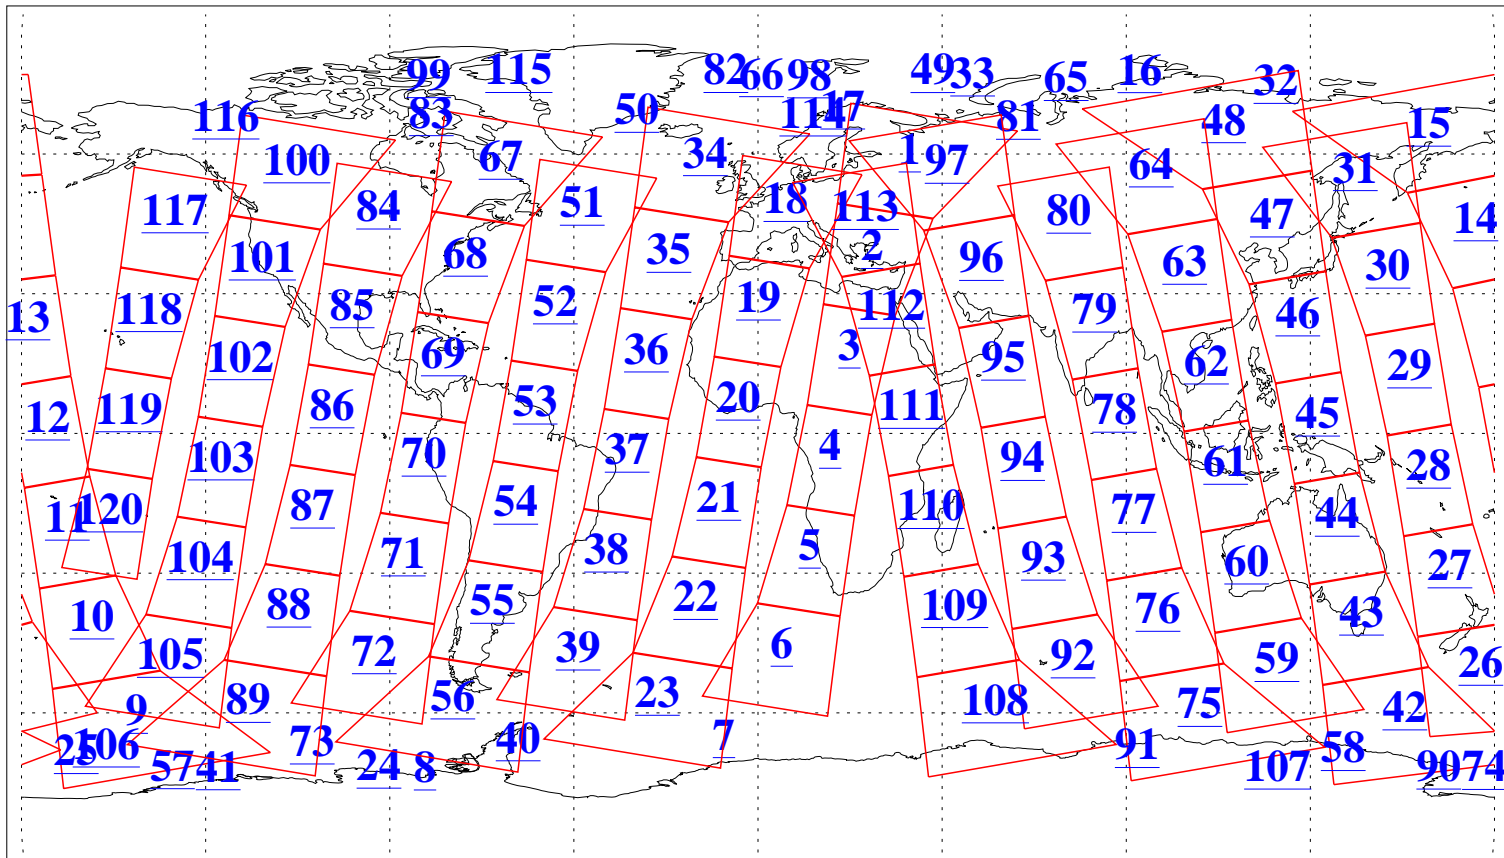

L1B Availability
AMSU Granules: 240
HSB Granules: 0
AIRS Granules: 240

11 May 2009
DoY 131
Aqua Day 2564
Granules: 1 to 120

Granules: 121 to 240

Legend: AMSU Available, HSB Available, AIRS Available

L1B Availability
AMSU Granules: 240
HSB Granules: 0
AIRS Granules: 240

11 May 2009
DoY 131
Aqua Day 2564
Ascending Granules

Descending Granules

Legend: AMSU Available, HSB Available, AIRS Available

L1B Availability
 AMSU Granules: 240
 HSB Granules: 0
 AIRS Granules: 240

11 May 2009
 DoY 131
 Aqua Day 2564

Northern Hemisphere Granules

Southern Hemisphere Granules

Legend: AMSU Available, HSB Available, AIRS Available