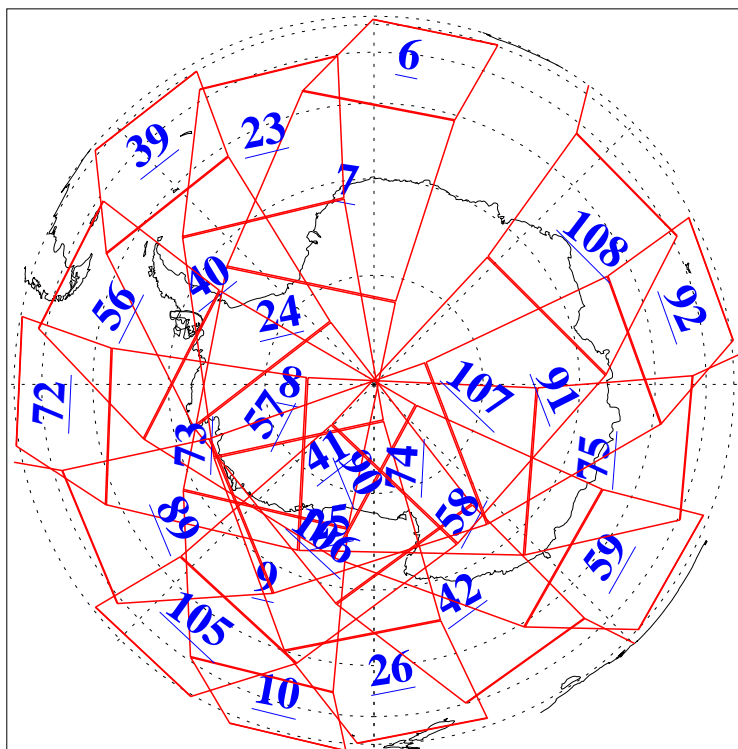

L1B Availability
AMSU Granules: 240
HSB Granules: 0
AIRS Granules: 240

11 May 2009
DoY 131
Aqua Day 2564
Granules: 1 to 120

Granules: 121 to 240

Legend: AMSU Available, HSB Available, AIRS Available

L1B Availability
AMSU Granules: 240
HSB Granules: 0
AIRS Granules: 240

11 May 2009
DoY 131
Aqua Day 2564
Ascending Granules

Descending Granules

Legend: AMSU Available, HSB Available, AIRS Available

L1B Availability
 AMSU Granules: 240
 HSB Granules: 0
 AIRS Granules: 240

11 May 2009
 DoY 131
 Aqua Day 2564

Northern Hemisphere Granules

Southern Hemisphere Granules

Legend: AMSU Available, HSB Available, AIRS Available