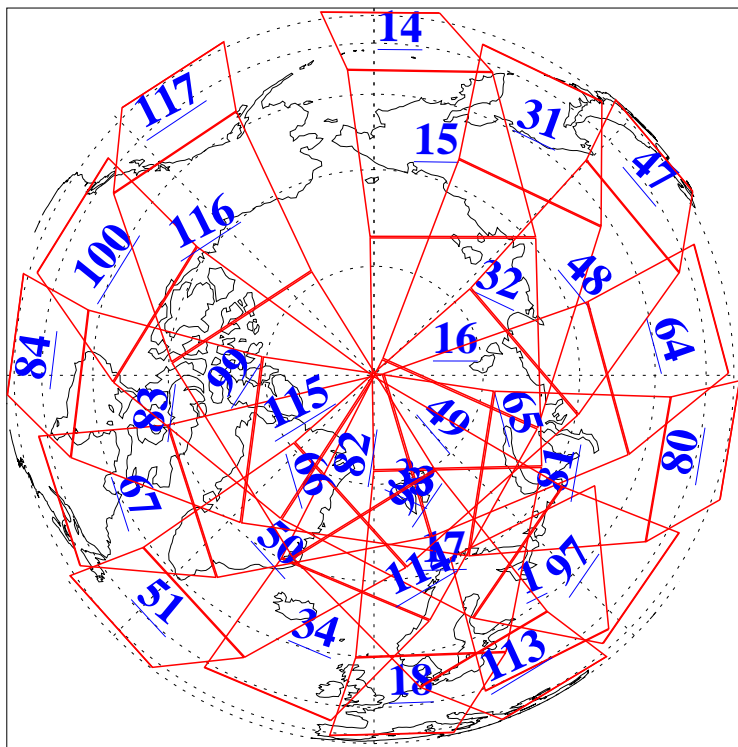

L1B Availability
AMSU Granules: 240
HSB Granules: 0
AIRS Granules: 240

11 May 2009
DoY 131
Aqua Day 2564
Granules: 1 to 120

Granules: 121 to 240

Legend: AMSU Available, HSB Available, AIRS Available

L1B Availability
AMSU Granules: 240
HSB Granules: 0
AIRS Granules: 240

11 May 2009
DoY 131
Aqua Day 2564
Ascending Granules

Descending Granules

Legend: AMSU Available, HSB Available, AIRS Available

L1B Availability
 AMSU Granules: 240
 HSB Granules: 0
 AIRS Granules: 240

11 May 2009
 DoY 131
 Aqua Day 2564

Northern Hemisphere Granules

Southern Hemisphere Granules

Legend: AMSU Available, HSB Available, AIRS Available