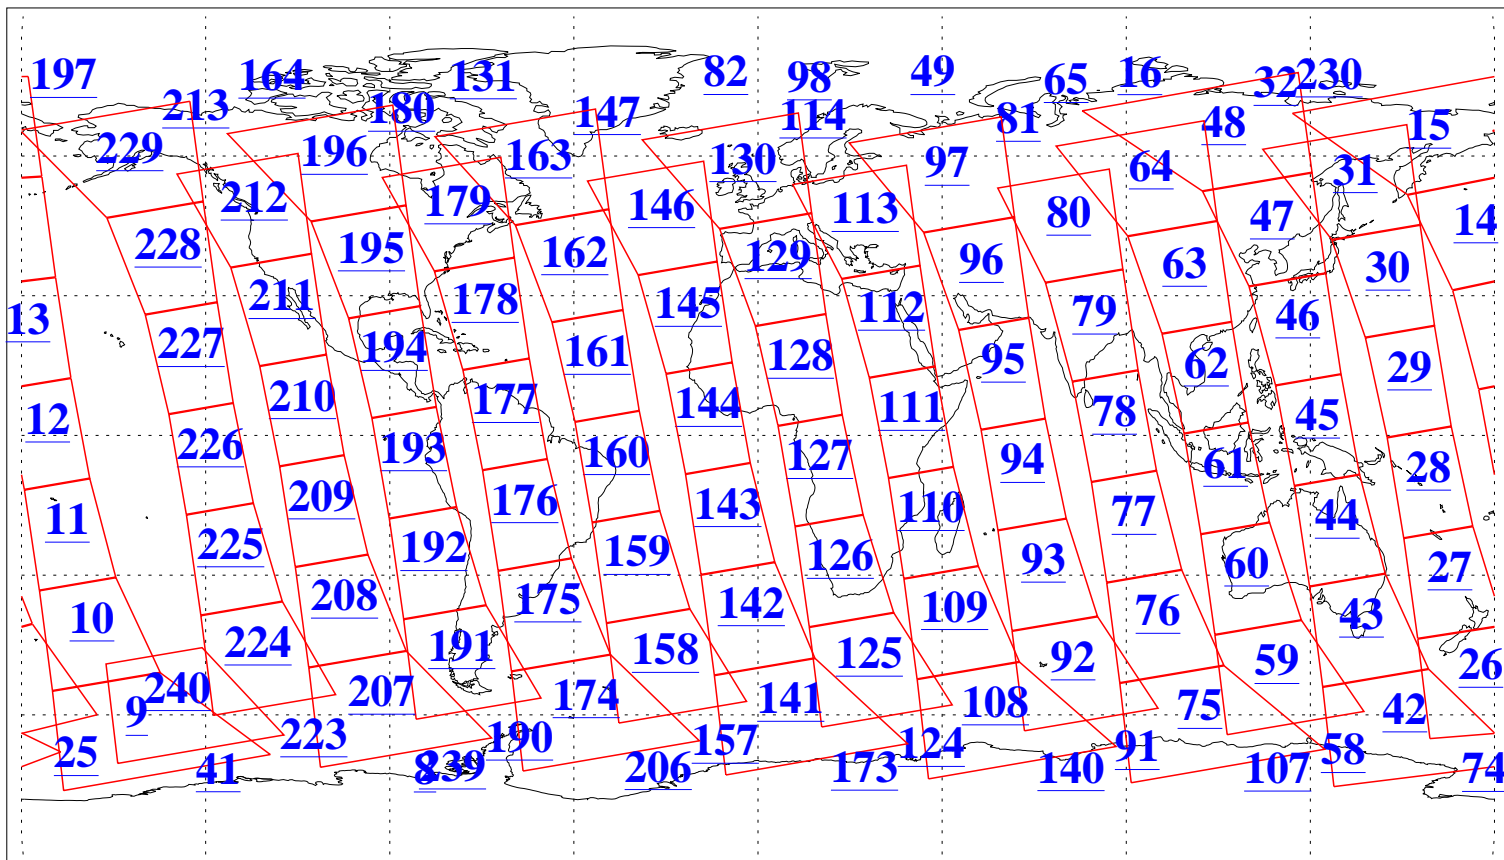

L1B Availability
AMSU Granules: 240
HSB Granules: 0
AIRS Granules: 240

11 May 2009
DoY 131
Aqua Day 2564
Granules: 1 to 120

Granules: 121 to 240

Legend: AMSU Available, HSB Available, AIRS Available

L1B Availability
AMSU Granules: 240
HSB Granules: 0
AIRS Granules: 240

11 May 2009
DoY 131
Aqua Day 2564
Ascending Granules

Descending Granules

Legend: AMSU Available, HSB Available, AIRS Available

L1B Availability
 AMSU Granules: 240
 HSB Granules: 0
 AIRS Granules: 240

11 May 2009
 DoY 131
 Aqua Day 2564