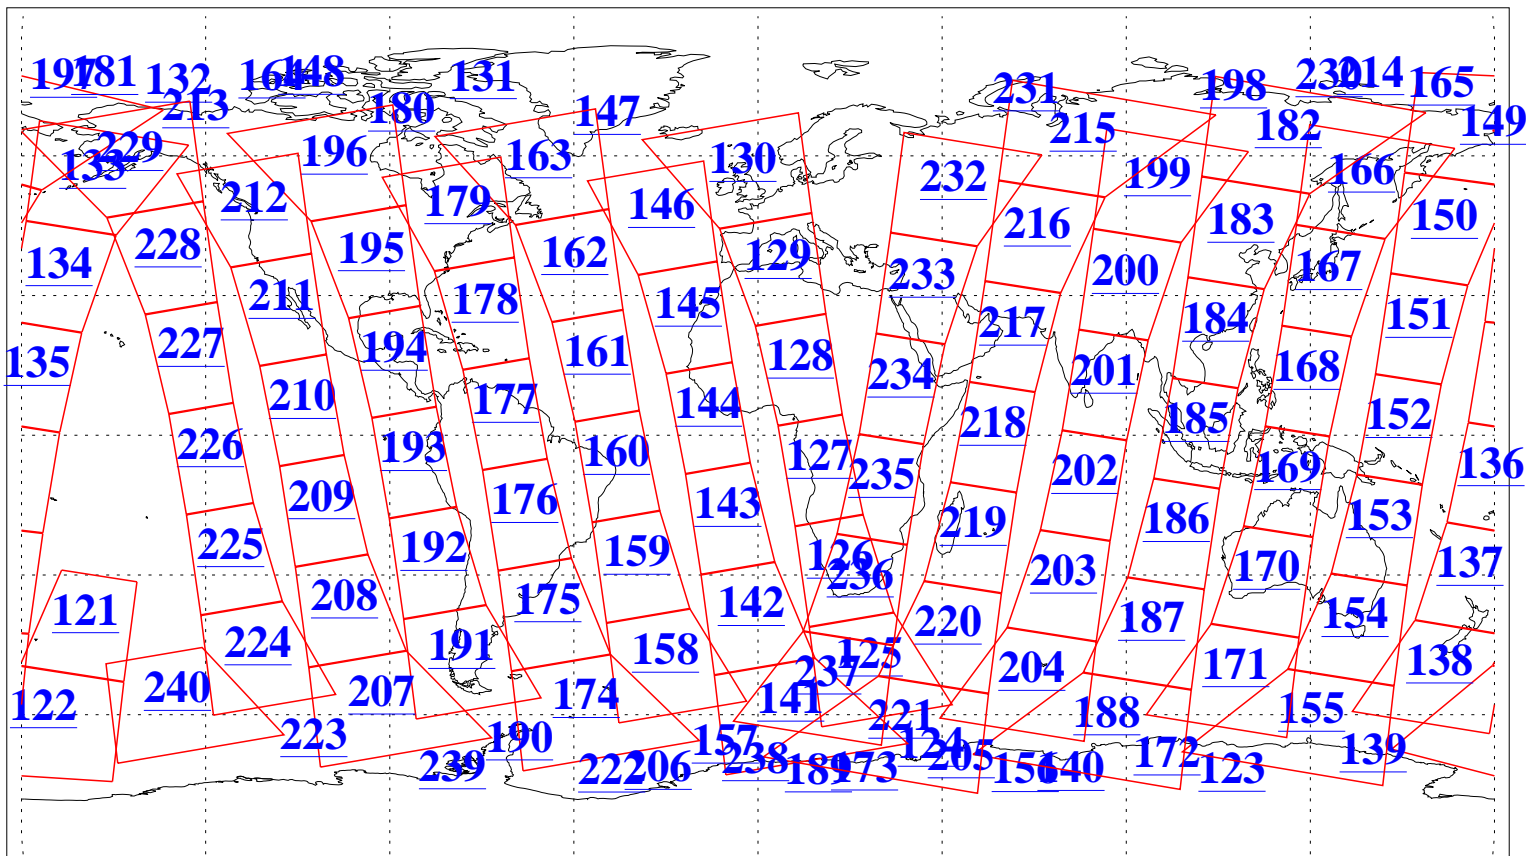

L1B Availability
AMSU Granules: 240
HSB Granules: 0
AIRS Granules: 240

11 May 2009
DoY 131
Aqua Day 2564
Granules: 1 to 120

Granules: 121 to 240

Legend: AMSU Available, HSB Available, AIRS Available

L1B Availability
AMSU Granules: 240
HSB Granules: 0
AIRS Granules: 240

11 May 2009
DoY 131
Aqua Day 2564
Ascending Granules

Descending Granules

Legend: AMSU Available, HSB Available, AIRS Available

L1B Availability
 AMSU Granules: 240
 HSB Granules: 0
 AIRS Granules: 240

11 May 2009
 DoY 131
 Aqua Day 2564