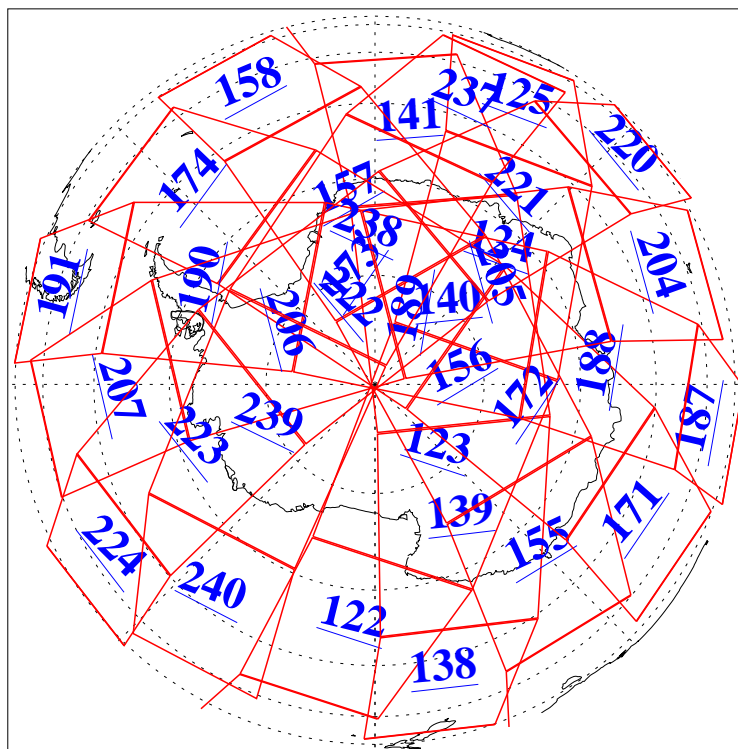

L1B Availability
AMSU Granules: 240
HSB Granules: 0
AIRS Granules: 240

11 May 2009
DoY 131
Aqua Day 2564
Granules: 1 to 120

Granules: 121 to 240

Legend: AMSU Available, HSB Available, AIRS Available

L1B Availability
AMSU Granules: 240
HSB Granules: 0
AIRS Granules: 240

11 May 2009
DoY 131
Aqua Day 2564
Ascending Granules

Descending Granules

Legend: AMSU Available, HSB Available, AIRS Available

L1B Availability
 AMSU Granules: 240
 HSB Granules: 0
 AIRS Granules: 240

11 May 2009
 DoY 131
 Aqua Day 2564

Northern Hemisphere Granules

Southern Hemisphere Granules

Legend: AMSU Available, HSB Available, AIRS Available