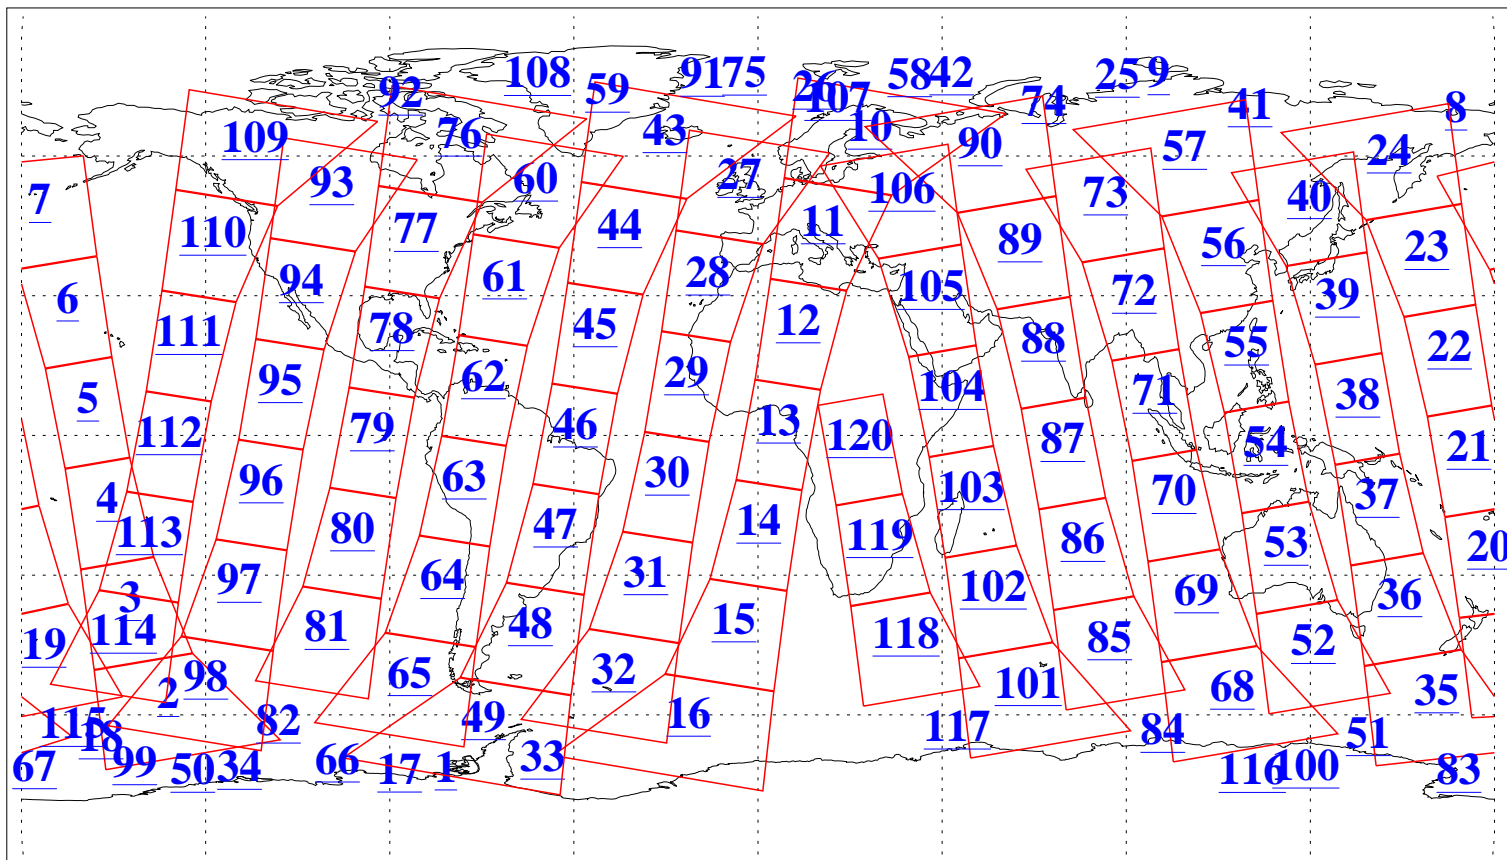

L1B Availability
AMSU Granules: 240
HSB Granules: 0
AIRS Granules: 240

10 May 2009
DoY 130
Aqua Day 2563
Granules: 1 to 120

Granules: 121 to 240

Legend: AMSU Available, HSB Available, AIRS Available

L1B Availability
AMSU Granules: 240
HSB Granules: 0
AIRS Granules: 240

10 May 2009
DoY 130
Aqua Day 2563
Ascending Granules

Descending Granules

Legend: AMSU Available, HSB Available, AIRS Available

L1B Availability
 AMSU Granules: 240
 HSB Granules: 0
 AIRS Granules: 240

10 May 2009
 DoY 130
 Aqua Day 2563

Northern Hemisphere Granules

Southern Hemisphere Granules

Legend: AMSU Available, HSB Available, AIRS Available