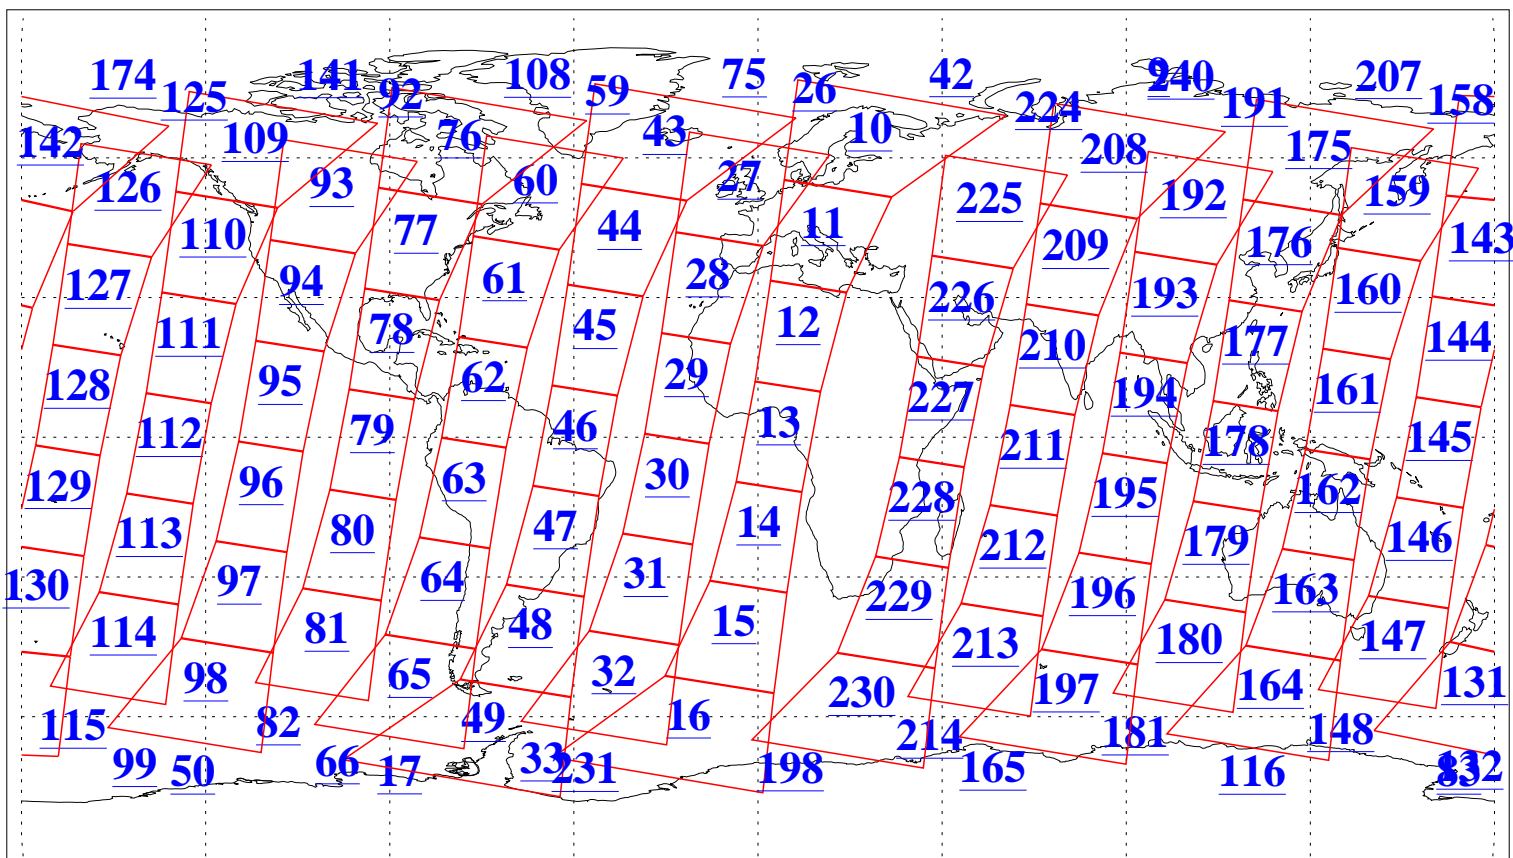

L1B Availability
AMSU Granules: 240
HSB Granules: 0
AIRS Granules: 240

10 May 2009
DoY 130
Aqua Day 2563
Granules: 1 to 120

Granules: 121 to 240

Legend: AMSU Available, HSB Available, AIRS Available

L1B Availability
AMSU Granules: 240
HSB Granules: 0
AIRS Granules: 240

10 May 2009
DoY 130
Aqua Day 2563
Ascending Granules

Descending Granules

Legend: AMSU Available, HSB Available, AIRS Available

L1B Availability
 AMSU Granules: 240
 HSB Granules: 0
 AIRS Granules: 240

10 May 2009
 DoY 130
 Aqua Day 2563

Northern Hemisphere Granules

Southern Hemisphere Granules

Legend: AMSU Available, HSB Available, AIRS Available