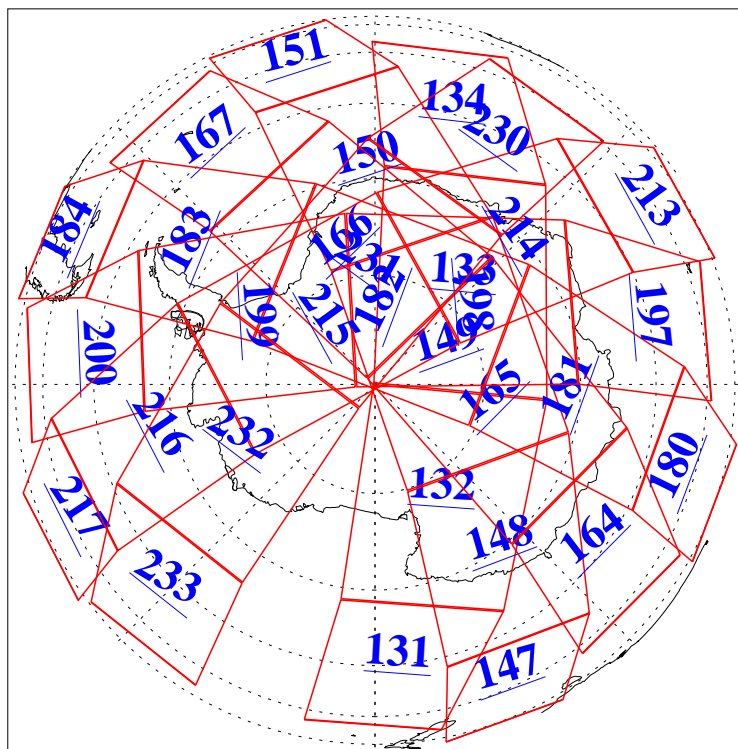

L1B Availability
AMSU Granules: 240
HSB Granules: 0
AIRS Granules: 240

10 May 2009
DoY 130
Aqua Day 2563
Granules: 1 to 120

Granules: 121 to 240

Legend: AMSU Available, HSB Available, AIRS Available

L1B Availability
AMSU Granules: 240
HSB Granules: 0
AIRS Granules: 240

10 May 2009
DoY 130
Aqua Day 2563
Ascending Granules

Descending Granules

Legend: AMSU Available, HSB Available, AIRS Available

L1B Availability
 AMSU Granules: 240
 HSB Granules: 0
 AIRS Granules: 240

10 May 2009
 DoY 130
 Aqua Day 2563

Northern Hemisphere Granules

Southern Hemisphere Granules

Legend: AMSU Available, HSB Available, AIRS Available