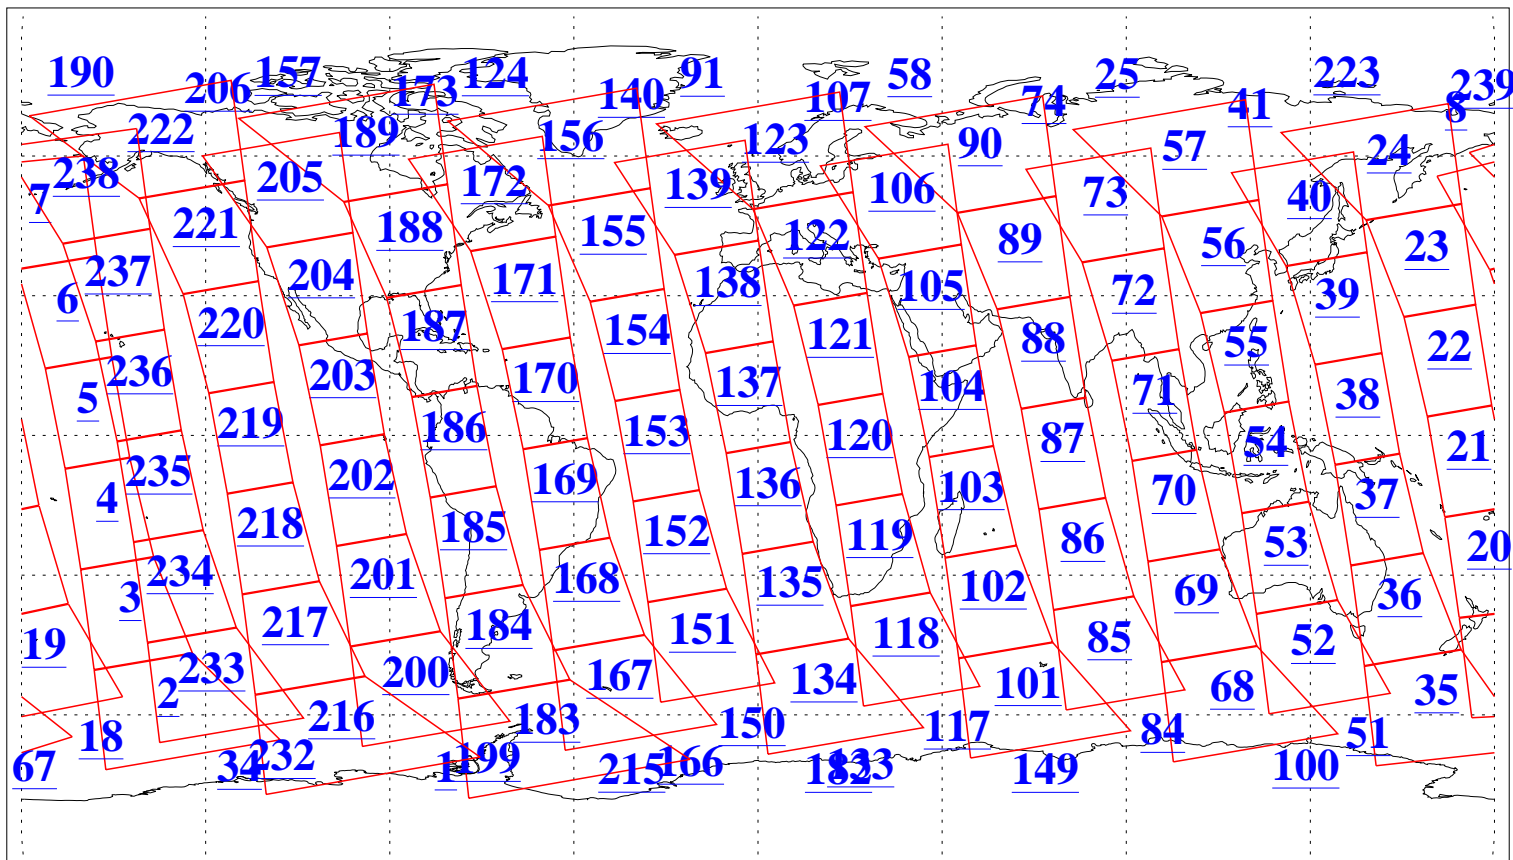

L1B Availability
AMSU Granules: 240
HSB Granules: 0
AIRS Granules: 240

10 May 2009
DoY 130
Aqua Day 2563
Granules: 1 to 120

Granules: 121 to 240

Legend: AMSU Available, HSB Available, AIRS Available

L1B Availability
AMSU Granules: 240
HSB Granules: 0
AIRS Granules: 240

10 May 2009
DoY 130
Aqua Day 2563
Ascending Granules

Descending Granules

Legend: AMSU Available, HSB Available, AIRS Available

L1B Availability
 AMSU Granules: 240
 HSB Granules: 0
 AIRS Granules: 240

10 May 2009
 DoY 130
 Aqua Day 2563

Northern Hemisphere Granules

Southern Hemisphere Granules

Legend: AMSU Available, HSB Available, AIRS Available