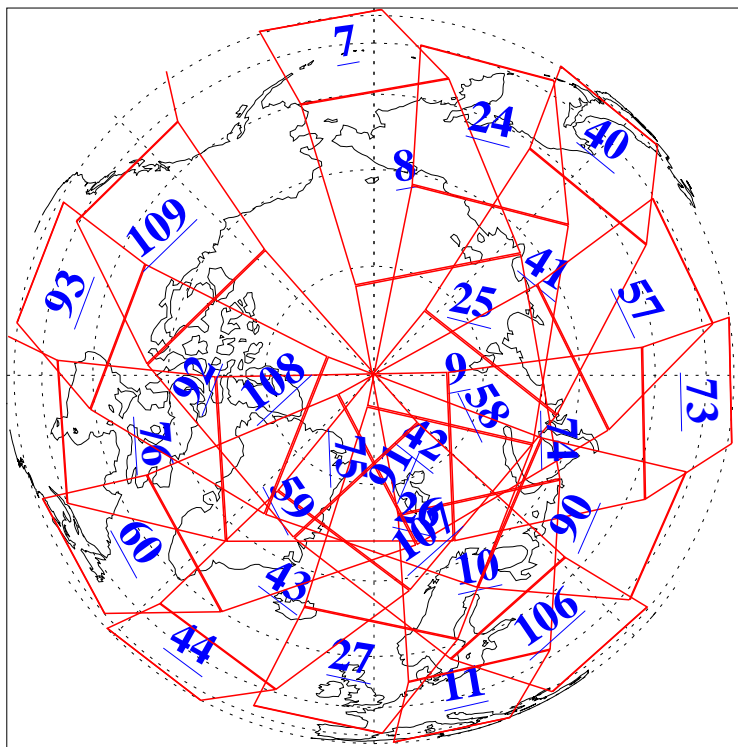

L1B Availability
AMSU Granules: 240
HSB Granules: 0
AIRS Granules: 240

10 May 2009
DoY 130
Aqua Day 2563
Granules: 1 to 120

Granules: 121 to 240

Legend: AMSU Available, HSB Available, AIRS Available

L1B Availability
AMSU Granules: 240
HSB Granules: 0
AIRS Granules: 240

10 May 2009
DoY 130
Aqua Day 2563
Ascending Granules

Descending Granules

Legend: AMSU Available, HSB Available, AIRS Available

L1B Availability
 AMSU Granules: 240
 HSB Granules: 0
 AIRS Granules: 240

10 May 2009
 DoY 130
 Aqua Day 2563

Northern Hemisphere Granules

Southern Hemisphere Granules

Legend: AMSU Available, HSB Available, AIRS Available