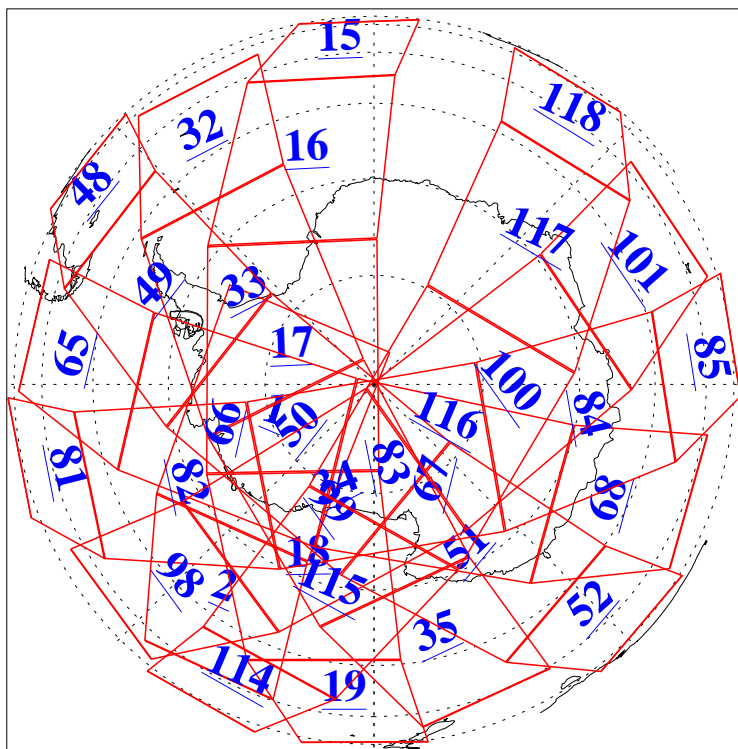

L1B Availability
AMSU Granules: 240
HSB Granules: 0
AIRS Granules: 240

10 May 2009
DoY 130
Aqua Day 2563
Granules: 1 to 120

Granules: 121 to 240

Legend: AMSU Available, HSB Available, AIRS Available

L1B Availability
AMSU Granules: 240
HSB Granules: 0
AIRS Granules: 240

10 May 2009
DoY 130
Aqua Day 2563
Ascending Granules

Descending Granules

Legend: AMSU Available, HSB Available, AIRS Available

L1B Availability
 AMSU Granules: 240
 HSB Granules: 0
 AIRS Granules: 240

10 May 2009
 DoY 130
 Aqua Day 2563

Northern Hemisphere Granules

Southern Hemisphere Granules

Legend: AMSU Available, HSB Available, AIRS Available