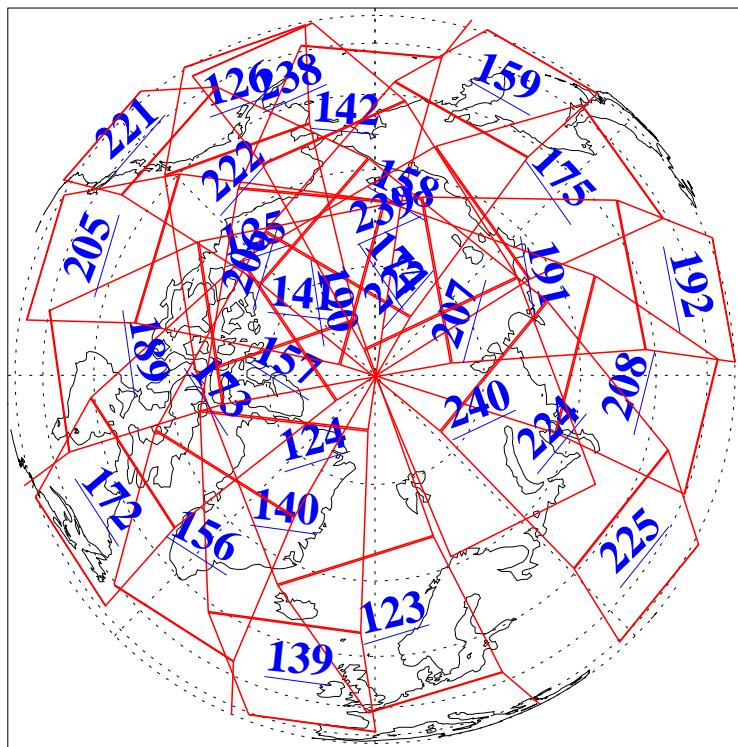

10 May 2009
DoY 130
Aqua Day 2563
Ascending Granules

Descending Granules

Legend: AMSU Available, HSB Available, AIRS Available

L1B Availability
 AMSU Granules: 240
 HSB Granules: 0
 AIRS Granules: 240

10 May 2009
 DoY 130
 Aqua Day 2563

Northern Hemisphere Granules

Southern Hemisphere Granules

Legend: AMSU Available, HSB Available, AIRS Available