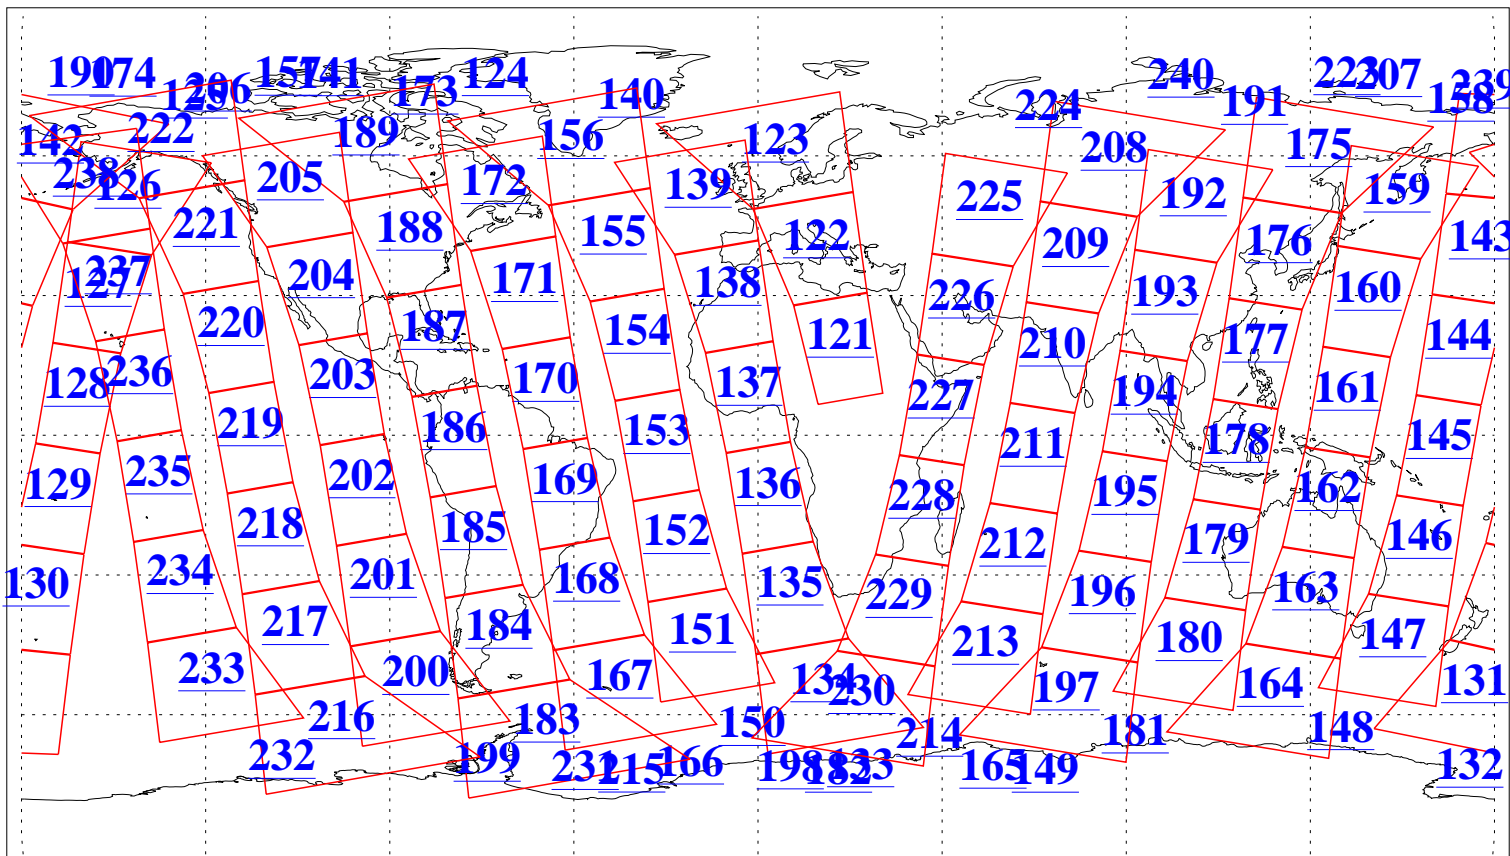

L1B Availability
AMSU Granules: 240
HSB Granules: 0
AIRS Granules: 240

10 May 2009
DoY 130
Aqua Day 2563
Granules: 1 to 120

Granules: 121 to 240

Legend: AMSU Available, HSB Available, AIRS Available

L1B Availability
AMSU Granules: 240
HSB Granules: 0
AIRS Granules: 240

10 May 2009
DoY 130
Aqua Day 2563
Ascending Granules

Descending Granules

Legend: AMSU Available, HSB Available, AIRS Available

L1B Availability
 AMSU Granules: 240
 HSB Granules: 0
 AIRS Granules: 240

10 May 2009
 DoY 130
 Aqua Day 2563

Northern Hemisphere Granules

Southern Hemisphere Granules

Legend: AMSU Available, HSB Available, AIRS Available