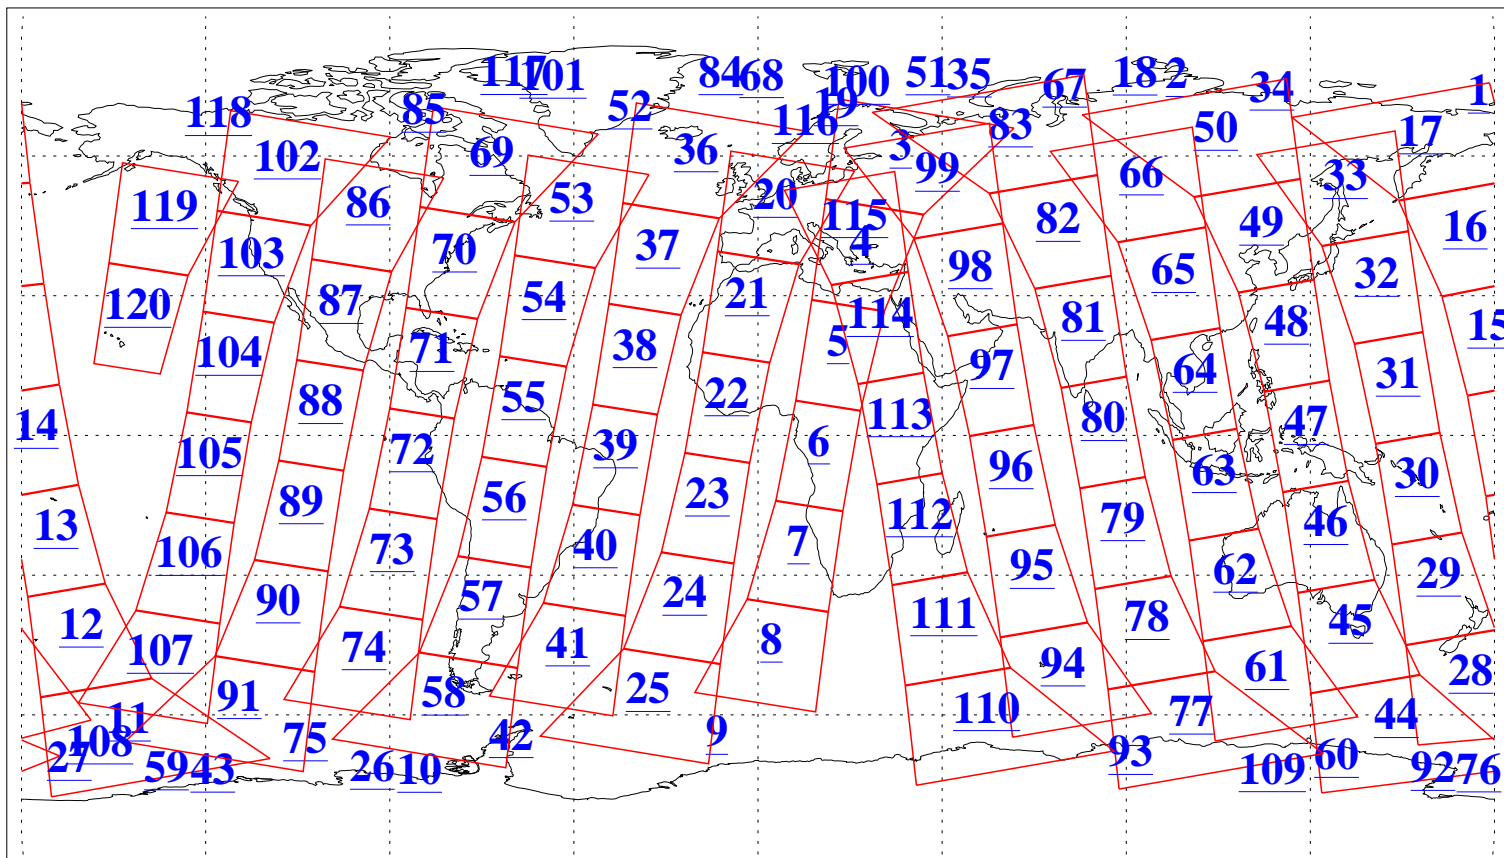

L1B Availability  
AMSU Granules: 240  
HSB Granules: 0  
AIRS Granules: 240

9 May 2009  
DoY 129  
Aqua Day 2562  
Granules: 1 to 120

Granules: 121 to 240

Legend: AMSU Available, HSB Available, AIRS Available

L1B Availability  
AMSU Granules: 240  
HSB Granules: 0  
AIRS Granules: 240

9 May 2009  
DoY 129  
Aqua Day 2562

Ascending Granules

Descending Granules

Legend: AMSU Available, HSB Available, AIRS Available

### Northern Hemisphere Granules