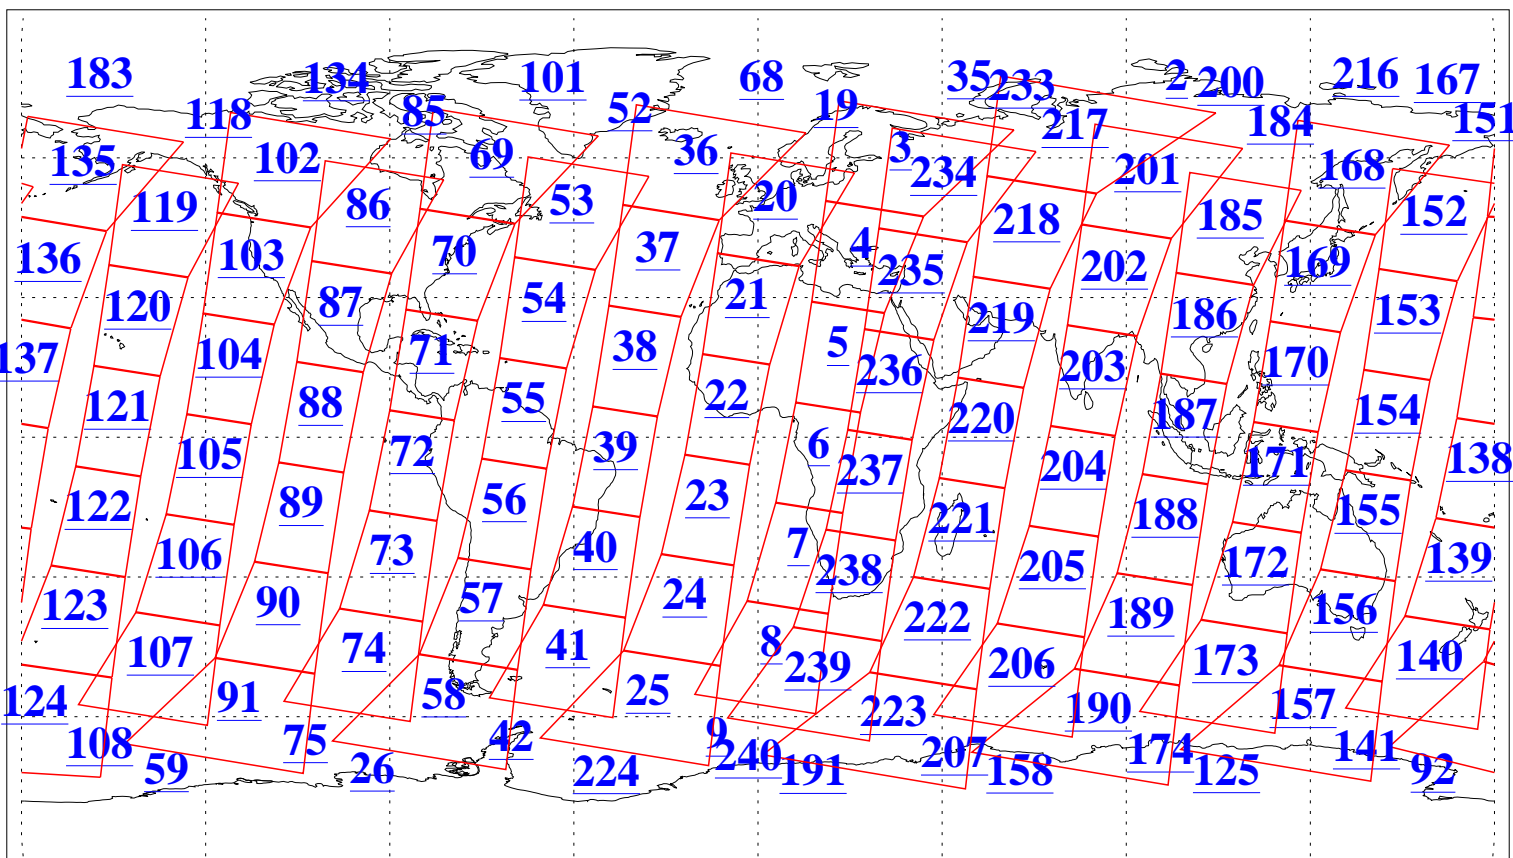

L1B Availability  
AMSU Granules: 240  
HSB Granules: 0  
AIRS Granules: 240

9 May 2009  
DoY 129  
Aqua Day 2562  
Granules: 1 to 120

Granules: 121 to 240

Legend: AMSU Available, HSB Available, AIRS Available

L1B Availability  
AMSU Granules: 240  
HSB Granules: 0  
AIRS Granules: 240

9 May 2009  
DoY 129  
Aqua Day 2562

Ascending Granules

Descending Granules

Legend: AMSU Available, HSB Available, AIRS Available