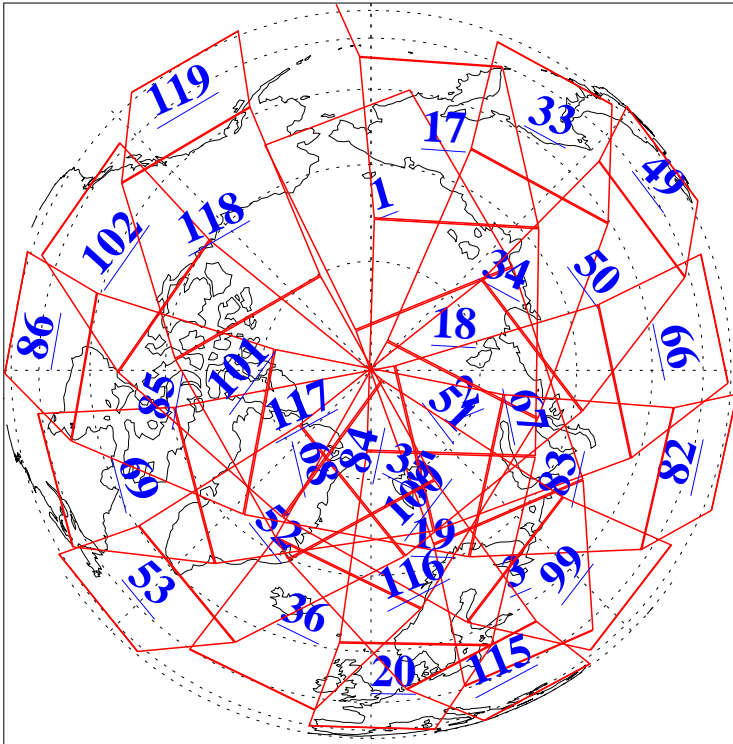

L1B Availability  
AMSU Granules: 240  
HSB Granules: 0  
AIRS Granules: 240

9 May 2009  
DoY 129  
Aqua Day 2562  
Granules: 1 to 120

Granules: 121 to 240

Legend: AMSU Available, HSB Available, AIRS Available

L1B Availability  
AMSU Granules: 240  
HSB Granules: 0  
AIRS Granules: 240

9 May 2009  
DoY 129  
Aqua Day 2562

Ascending Granules

Descending Granules

Legend: AMSU Available, HSB Available, AIRS Available

### Northern Hemisphere Granules