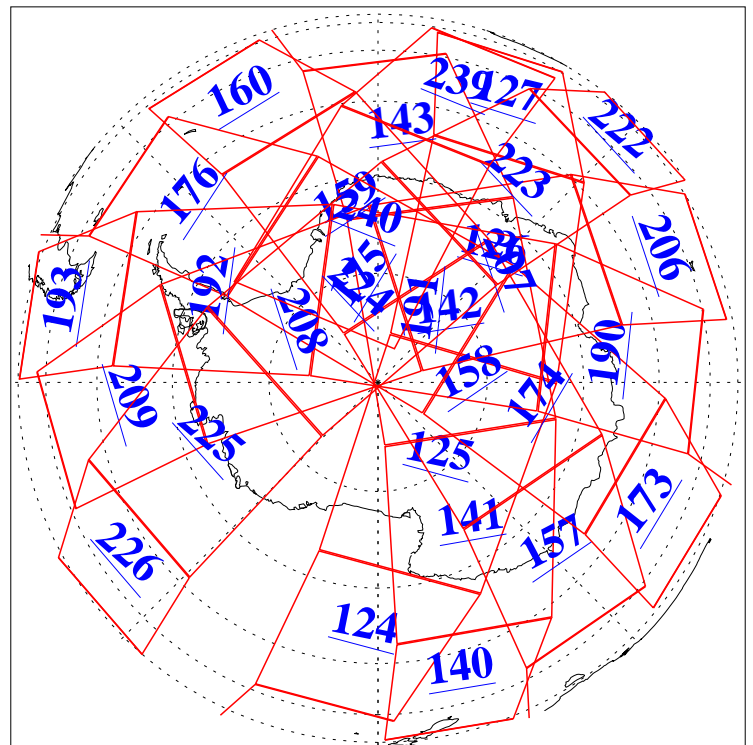

Legend: AMSU Available, HSB Available, AIRS Available