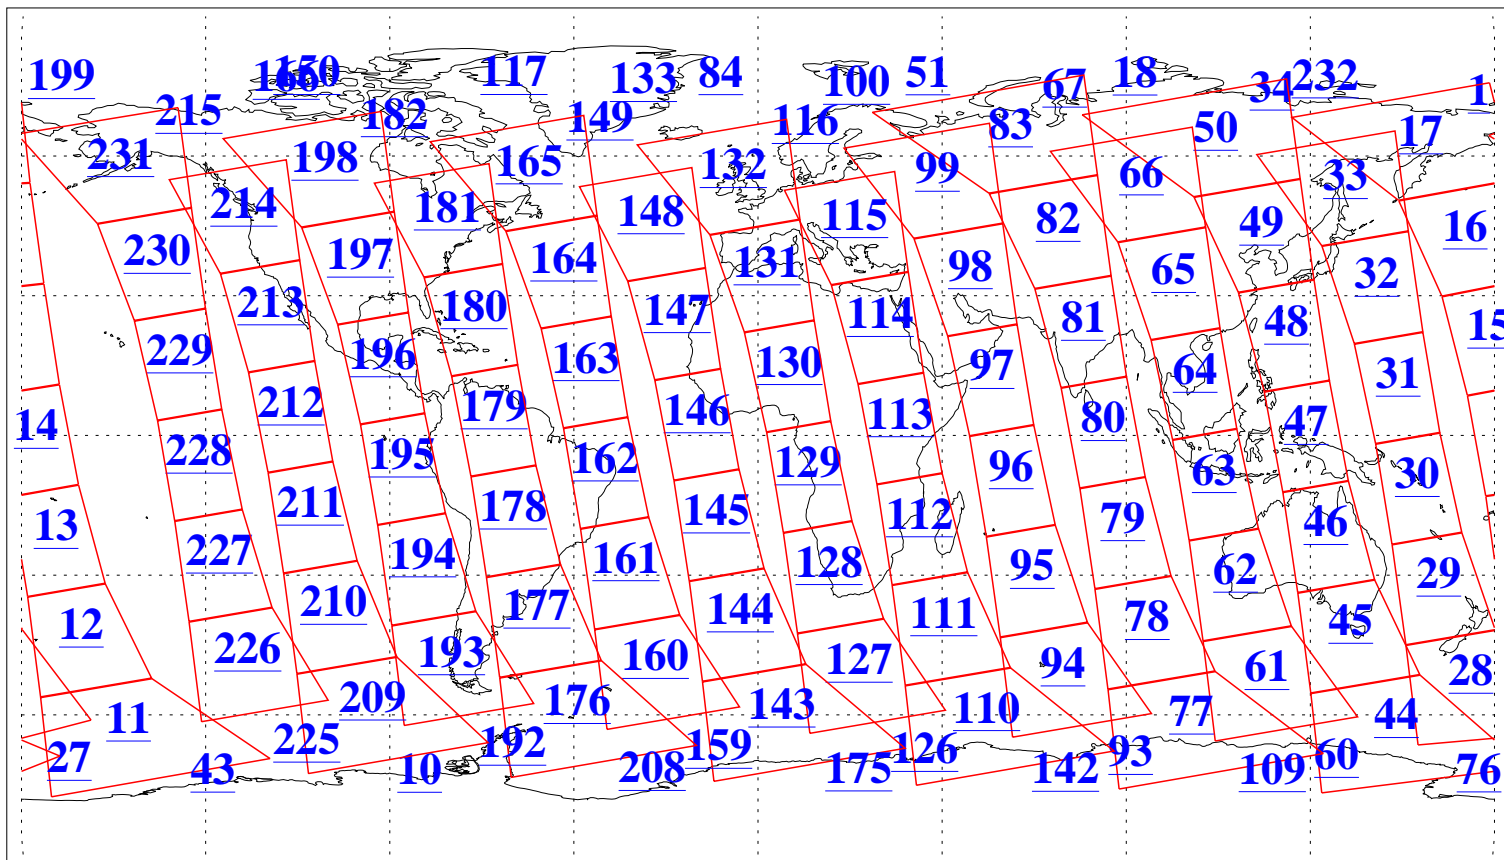

L1B Availability  
AMSU Granules: 240  
HSB Granules: 0  
AIRS Granules: 240

9 May 2009  
DoY 129  
Aqua Day 2562  
Granules: 1 to 120

Granules: 121 to 240

Legend: AMSU Available, HSB Available, AIRS Available

L1B Availability  
AMSU Granules: 240  
HSB Granules: 0  
AIRS Granules: 240

9 May 2009  
DoY 129  
Aqua Day 2562

Ascending Granules

Descending Granules

Legend: AMSU Available, HSB Available, AIRS Available