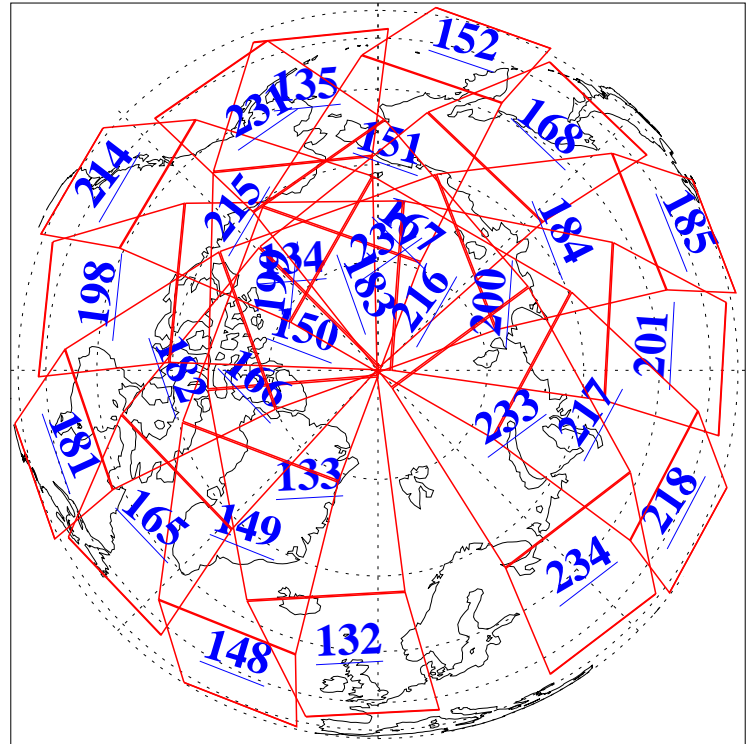

L1B Availability  
AMSU Granules: 240  
HSB Granules: 0  
AIRS Granules: 240

9 May 2009  
DoY 129  
Aqua Day 2562  
Granules: 1 to 120

Granules: 121 to 240

Legend: AMSU Available, HSB Available, AIRS Available

L1B Availability  
AMSU Granules: 240  
HSB Granules: 0  
AIRS Granules: 240

9 May 2009  
DoY 129  
Aqua Day 2562

Ascending Granules

Descending Granules

Legend: AMSU Available, HSB Available, AIRS Available

### Northern Hemisphere Granules