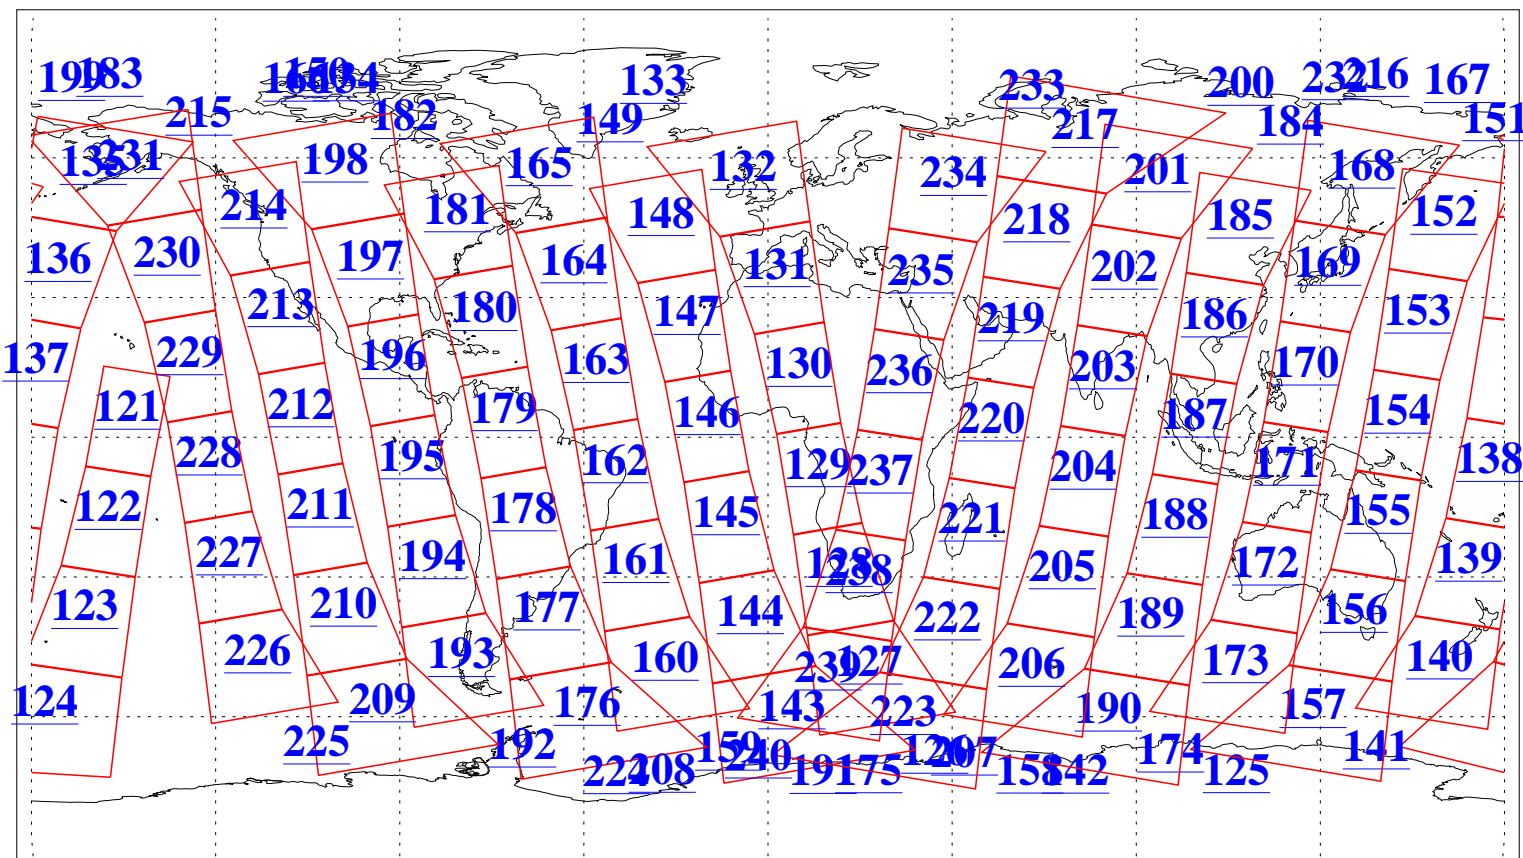

L1B Availability  
AMSU Granules: 240  
HSB Granules: 0  
AIRS Granules: 240

9 May 2009  
DoY 129  
Aqua Day 2562  
Granules: 1 to 120

Granules: 121 to 240

Legend: AMSU Available, HSB Available, AIRS Available

L1B Availability  
AMSU Granules: 240  
HSB Granules: 0  
AIRS Granules: 240

9 May 2009  
DoY 129  
Aqua Day 2562

Ascending Granules

Descending Granules

Legend: AMSU Available, HSB Available, AIRS Available