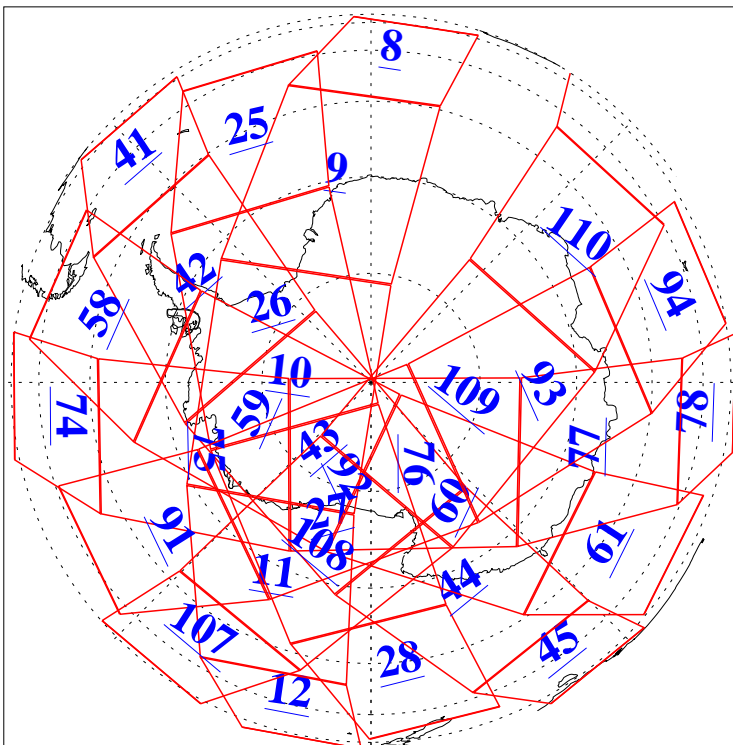

Legend: AMSU Available, HSB Available, AIRS Available