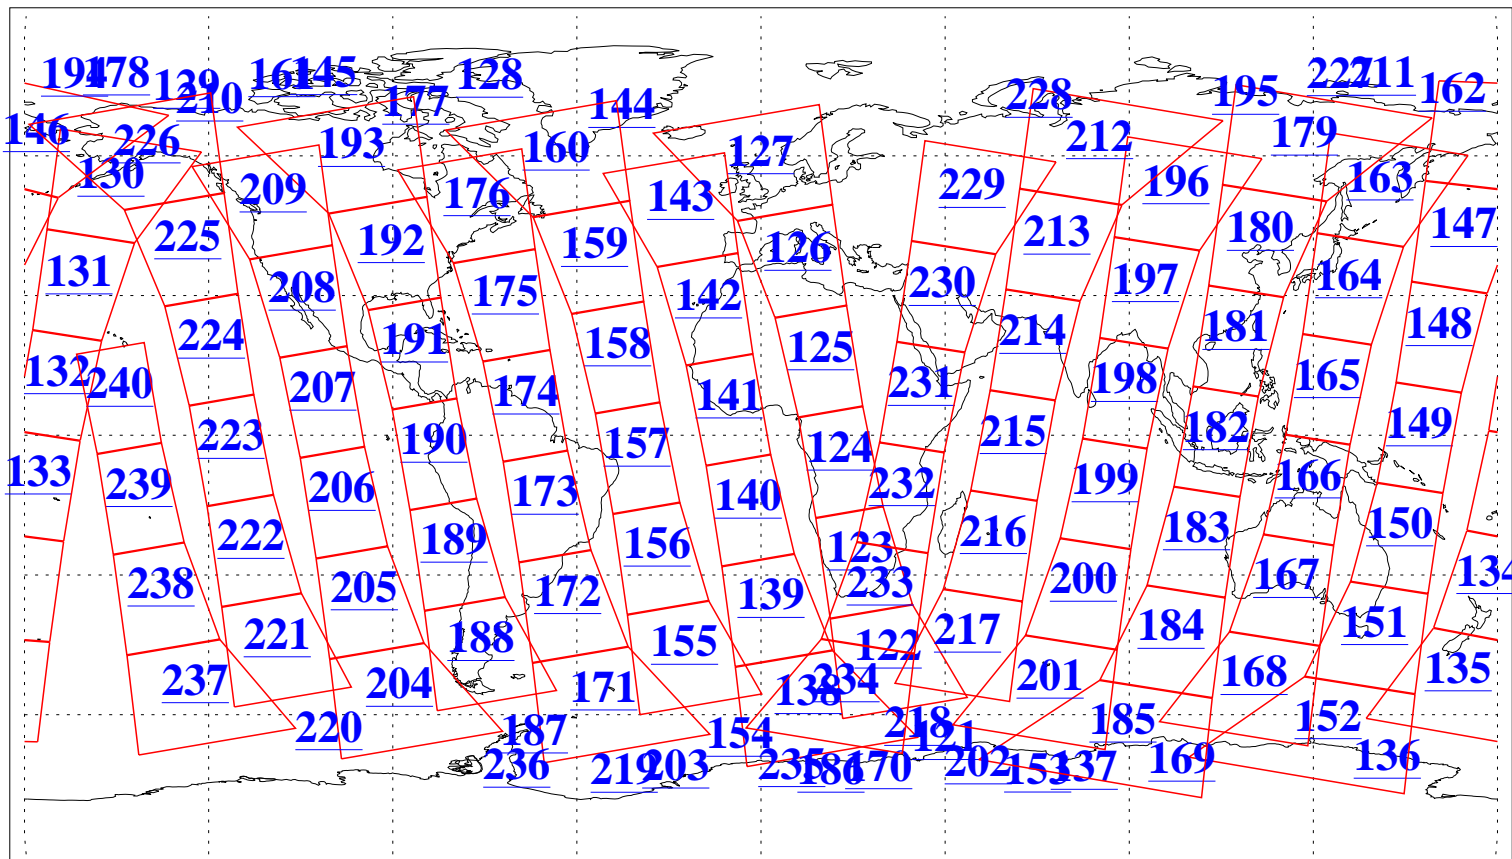

L1B Availability
AMSU Granules: 240
HSB Granules: 0
AIRS Granules: 240

6 May 2009
DoY 126
Aqua Day 2559
Granules: 1 to 120

Granules: 121 to 240

Legend: AMSU Available, HSB Available, AIRS Available

L1B Availability
AMSU Granules: 240
HSB Granules: 0
AIRS Granules: 240

6 May 2009
DoY 126
Aqua Day 2559
Ascending Granules

Descending Granules

Legend: AMSU Available, HSB Available, AIRS Available

L1B Availability
 AMSU Granules: 240
 HSB Granules: 0
 AIRS Granules: 240

6 May 2009
 DoY 126
 Aqua Day 2559

Northern Hemisphere Granules

Southern Hemisphere Granules

Legend: AMSU Available, HSB Available, AIRS Available