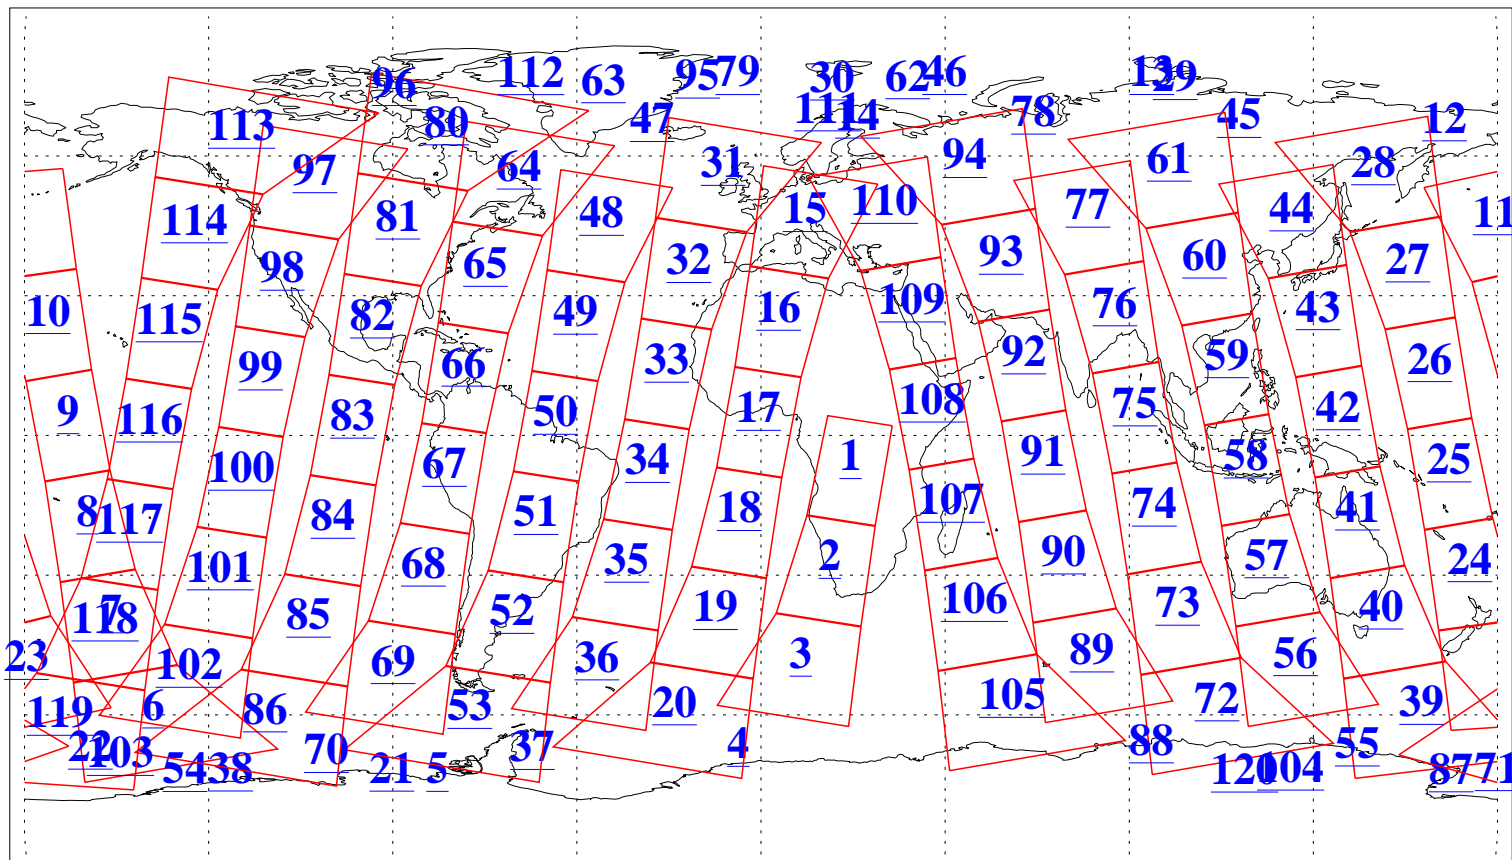

L1B Availability
AMSU Granules: 240
HSB Granules: 0
AIRS Granules: 240

6 May 2009
DoY 126
Aqua Day 2559
Granules: 1 to 120

Granules: 121 to 240

Legend: AMSU Available, HSB Available, AIRS Available

L1B Availability
AMSU Granules: 240
HSB Granules: 0
AIRS Granules: 240

6 May 2009
DoY 126
Aqua Day 2559
Ascending Granules

Descending Granules

Legend: AMSU Available, HSB Available, AIRS Available

L1B Availability
 AMSU Granules: 240
 HSB Granules: 0
 AIRS Granules: 240

6 May 2009
 DoY 126
 Aqua Day 2559

Northern Hemisphere Granules

Southern Hemisphere Granules

Legend: AMSU Available, HSB Available, AIRS Available