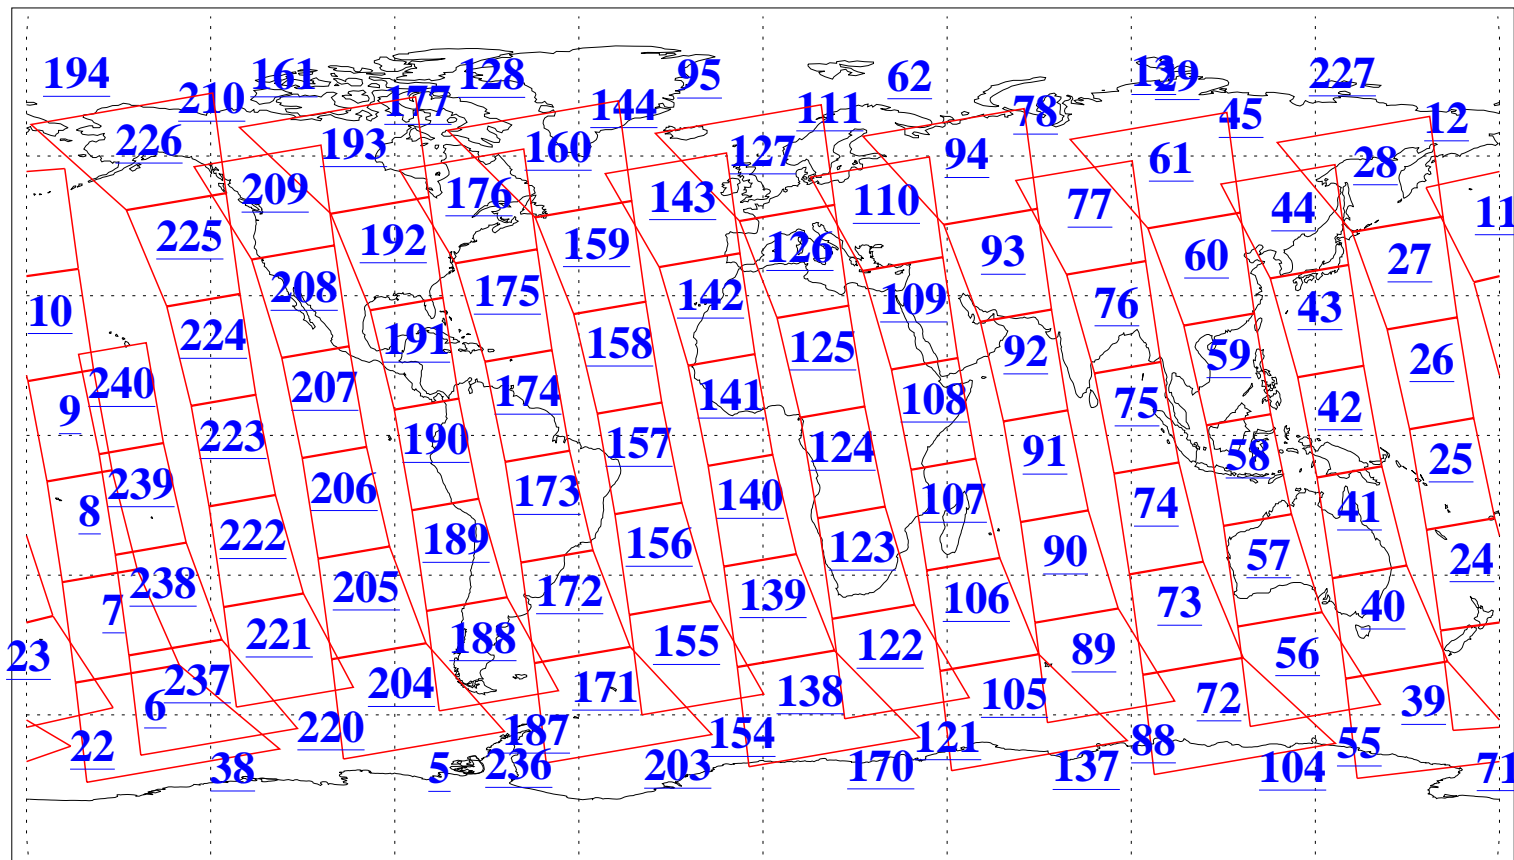

L1B Availability
AMSU Granules: 240
HSB Granules: 0
AIRS Granules: 240

6 May 2009
DoY 126
Aqua Day 2559
Granules: 1 to 120

Granules: 121 to 240

Legend: AMSU Available, HSB Available, AIRS Available

L1B Availability
AMSU Granules: 240
HSB Granules: 0
AIRS Granules: 240

6 May 2009
DoY 126
Aqua Day 2559
Ascending Granules

Descending Granules

Legend: AMSU Available, HSB Available, AIRS Available

L1B Availability
 AMSU Granules: 240
 HSB Granules: 0
 AIRS Granules: 240

6 May 2009
 DoY 126
 Aqua Day 2559

Northern Hemisphere Granules

Southern Hemisphere Granules

Legend: AMSU Available, HSB Available, AIRS Available