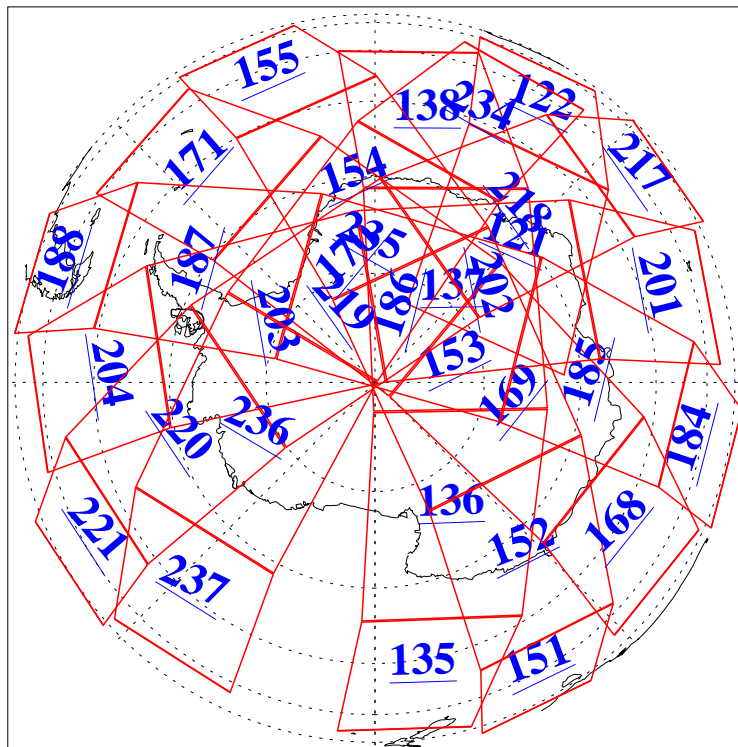

L1B Availability
AMSU Granules: 240
HSB Granules: 0
AIRS Granules: 240

6 May 2009
DoY 126
Aqua Day 2559
Granules: 1 to 120

Granules: 121 to 240

Legend: AMSU Available, HSB Available, AIRS Available

L1B Availability
AMSU Granules: 240
HSB Granules: 0
AIRS Granules: 240

6 May 2009
DoY 126
Aqua Day 2559
Ascending Granules

Descending Granules

Legend: AMSU Available, HSB Available, AIRS Available

L1B Availability
 AMSU Granules: 240
 HSB Granules: 0
 AIRS Granules: 240

6 May 2009
 DoY 126
 Aqua Day 2559

Northern Hemisphere Granules

Southern Hemisphere Granules

Legend: AMSU Available, HSB Available, AIRS Available