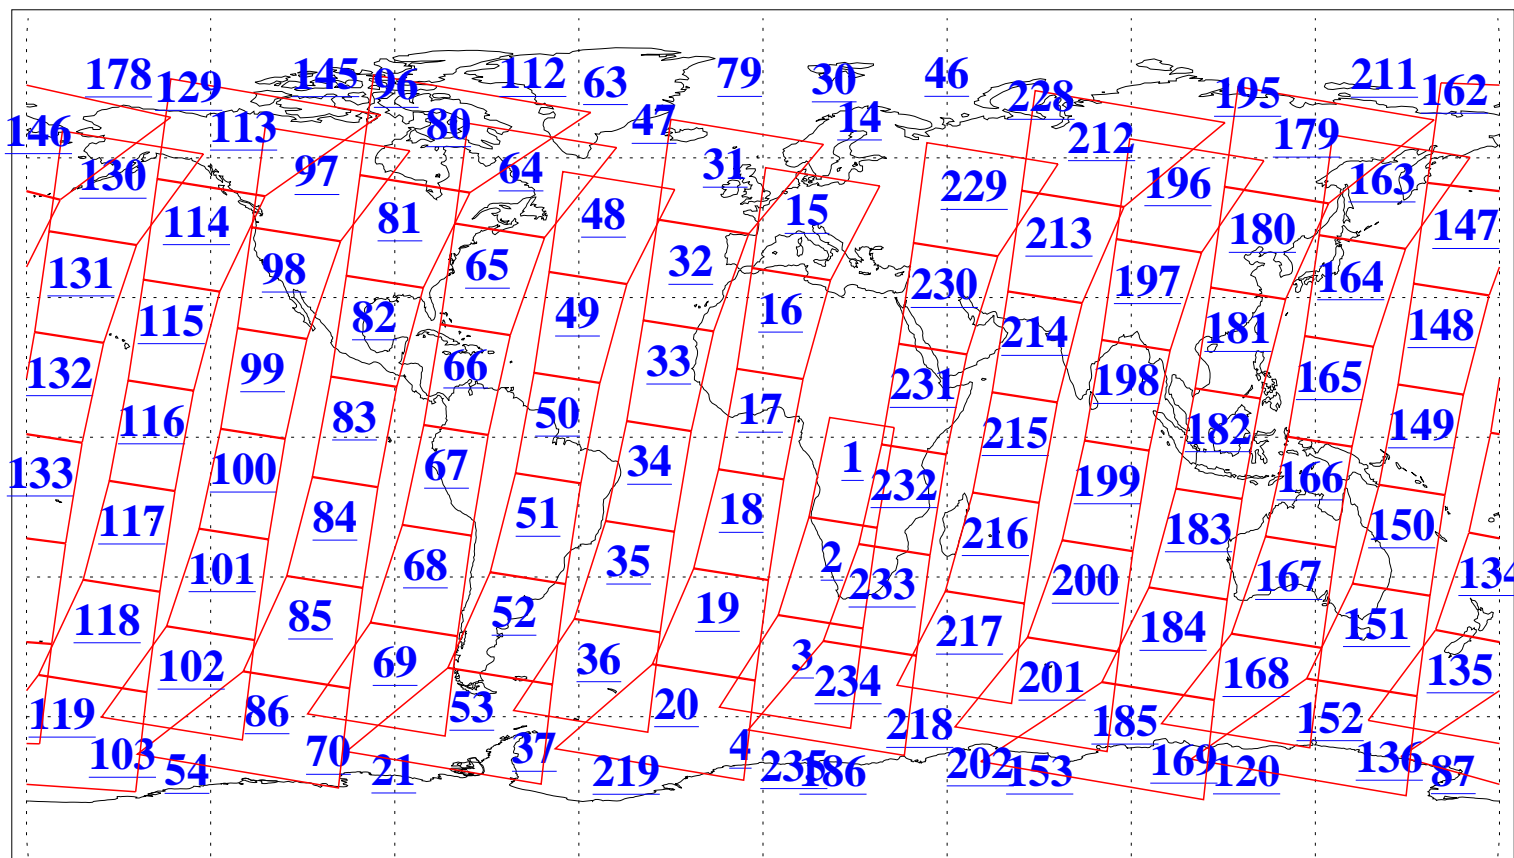

L1B Availability
AMSU Granules: 240
HSB Granules: 0
AIRS Granules: 240

6 May 2009
DoY 126
Aqua Day 2559
Granules: 1 to 120

Granules: 121 to 240

Legend: AMSU Available, HSB Available, AIRS Available

L1B Availability
AMSU Granules: 240
HSB Granules: 0
AIRS Granules: 240

6 May 2009
DoY 126
Aqua Day 2559
Ascending Granules

Descending Granules

Legend: AMSU Available, HSB Available, AIRS Available

L1B Availability
 AMSU Granules: 240
 HSB Granules: 0
 AIRS Granules: 240

6 May 2009
 DoY 126
 Aqua Day 2559

Northern Hemisphere Granules

Southern Hemisphere Granules

Legend: AMSU Available, HSB Available, AIRS Available