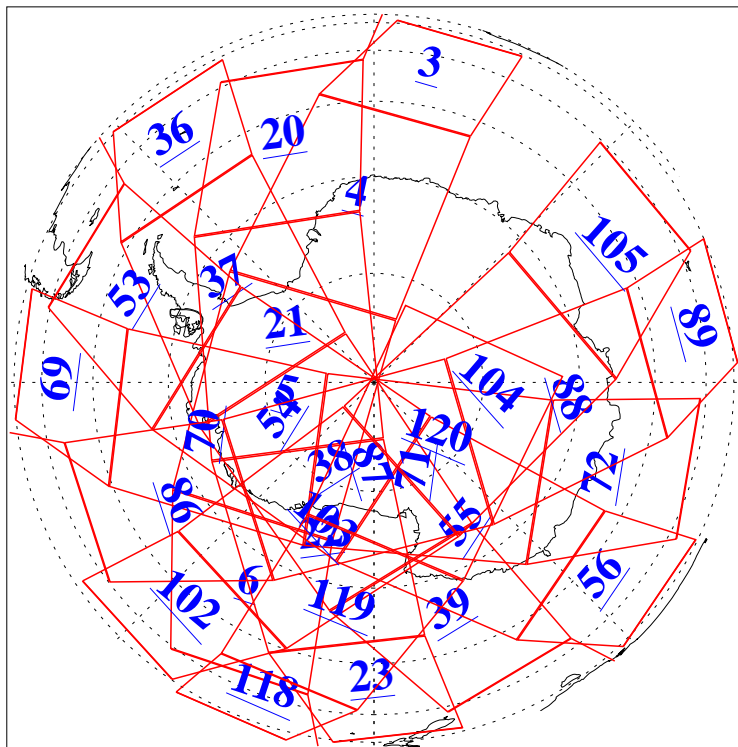

L1B Availability
AMSU Granules: 240
HSB Granules: 0
AIRS Granules: 240

6 May 2009
DoY 126
Aqua Day 2559
Granules: 1 to 120

Granules: 121 to 240

Legend: AMSU Available, HSB Available, AIRS Available

L1B Availability
AMSU Granules: 240
HSB Granules: 0
AIRS Granules: 240

6 May 2009
DoY 126
Aqua Day 2559
Ascending Granules

Descending Granules

Legend: AMSU Available, HSB Available, AIRS Available

L1B Availability
 AMSU Granules: 240
 HSB Granules: 0
 AIRS Granules: 240

6 May 2009
 DoY 126
 Aqua Day 2559

Northern Hemisphere Granules

Southern Hemisphere Granules

Legend: AMSU Available, HSB Available, AIRS Available