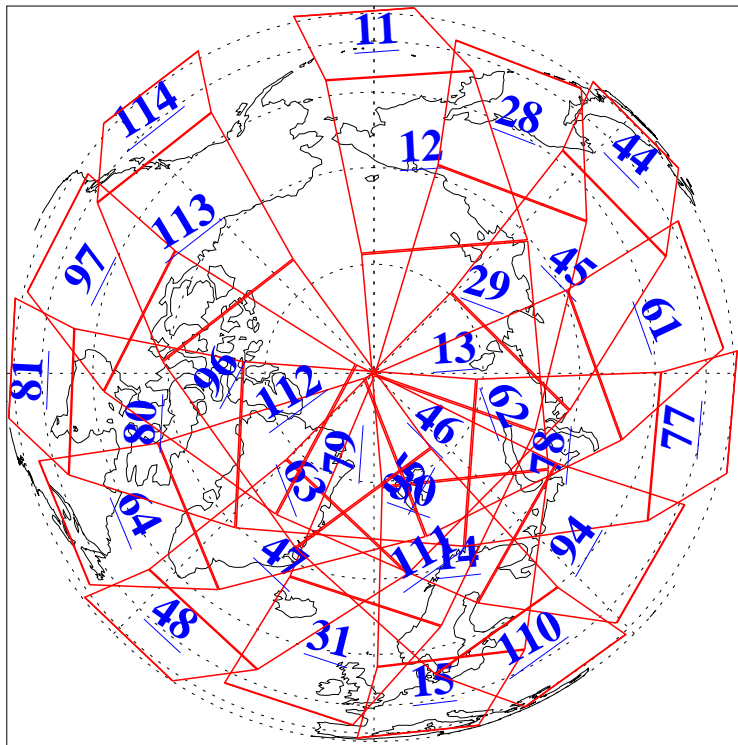

L1B Availability
AMSU Granules: 240
HSB Granules: 0
AIRS Granules: 240

6 May 2009
DoY 126
Aqua Day 2559
Granules: 1 to 120

Granules: 121 to 240

Legend: AMSU Available, HSB Available, AIRS Available

L1B Availability
AMSU Granules: 240
HSB Granules: 0
AIRS Granules: 240

6 May 2009
DoY 126
Aqua Day 2559
Ascending Granules

Descending Granules

Legend: AMSU Available, HSB Available, AIRS Available

L1B Availability
 AMSU Granules: 240
 HSB Granules: 0
 AIRS Granules: 240

6 May 2009
 DoY 126
 Aqua Day 2559

Northern Hemisphere Granules

Southern Hemisphere Granules

Legend: AMSU Available, HSB Available, AIRS Available