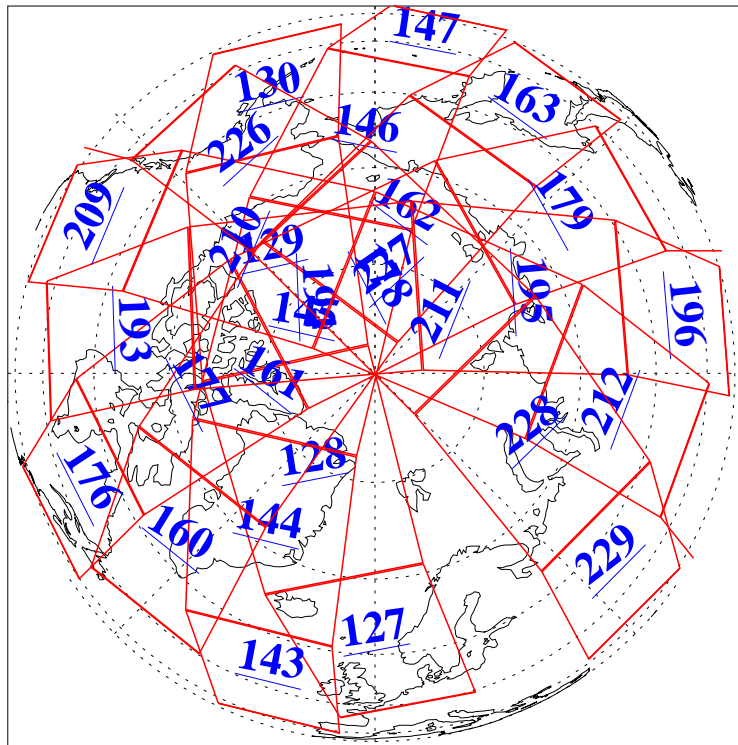

L1B Availability
AMSU Granules: 240
HSB Granules: 0
AIRS Granules: 240

6 May 2009
DoY 126
Aqua Day 2559
Granules: 1 to 120

Granules: 121 to 240

Legend: AMSU Available, HSB Available, AIRS Available

L1B Availability
AMSU Granules: 240
HSB Granules: 0
AIRS Granules: 240

6 May 2009
DoY 126
Aqua Day 2559
Ascending Granules

Descending Granules

Legend: AMSU Available, HSB Available, AIRS Available

L1B Availability
 AMSU Granules: 240
 HSB Granules: 0
 AIRS Granules: 240

6 May 2009
 DoY 126
 Aqua Day 2559

Northern Hemisphere Granules

Southern Hemisphere Granules

Legend: AMSU Available, HSB Available, AIRS Available