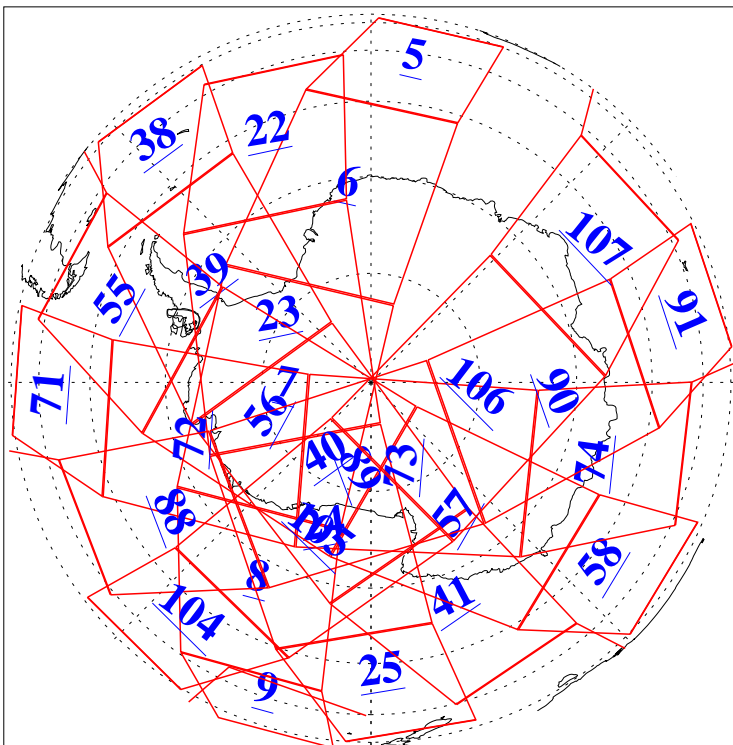

L1B Availability
AMSU Granules: 240
HSB Granules: 0
AIRS Granules: 238

4 May 2009
DoY 124
Aqua Day 2557
Granules: 1 to 120

Granules: 121 to 240

Legend: AMSU Available, HSB Available, AIRS Available

L1B Availability
AMSU Granules: 240
HSB Granules: 0
AIRS Granules: 238

4 May 2009
DoY 124
Aqua Day 2557

Ascending Granules

Descending Granules

Legend: AMSU Available, HSB Available, AIRS Available

L1B Availability
 AMSU Granules: 240
 HSB Granules: 0
 AIRS Granules: 238

4 May 2009
 DoY 124
 Aqua Day 2557

Northern Hemisphere Granules

Southern Hemisphere Granules

Legend: AMSU Available, HSB Available, **AIRS Available**