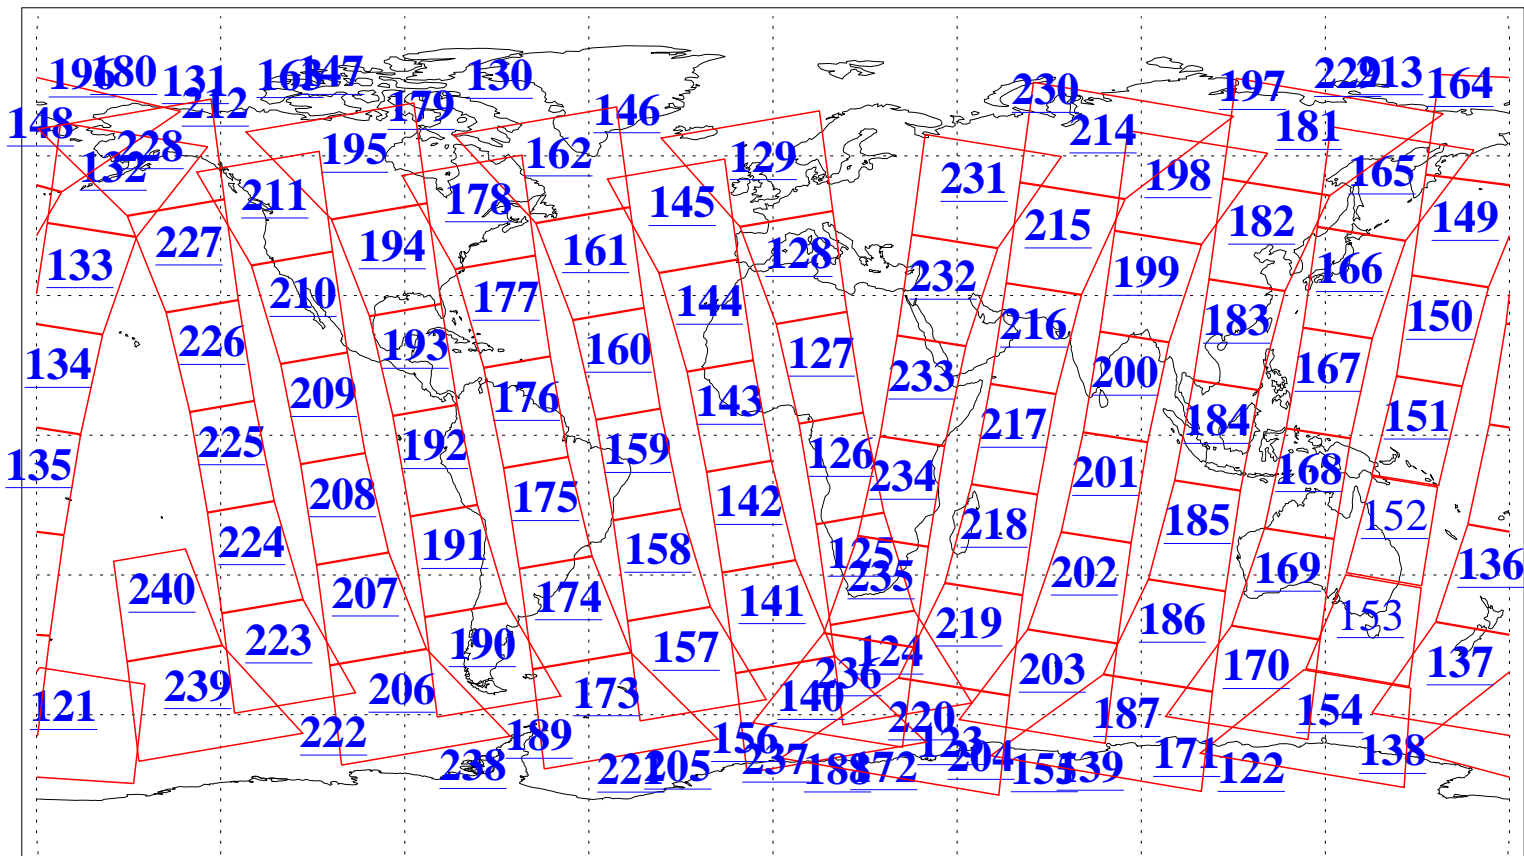

L1B Availability
AMSU Granules: 240
HSB Granules: 0
AIRS Granules: 238

4 May 2009
DoY 124
Aqua Day 2557
Granules: 1 to 120

Granules: 121 to 240

Legend: AMSU Available, HSB Available, AIRS Available

L1B Availability
AMSU Granules: 240
HSB Granules: 0
AIRS Granules: 238

4 May 2009
DoY 124
Aqua Day 2557

Ascending Granules

Descending Granules

Legend: AMSU Available, HSB Available, AIRS Available

L1B Availability
 AMSU Granules: 240
 HSB Granules: 0
 AIRS Granules: 238

4 May 2009
 DoY 124
 Aqua Day 2557

Northern Hemisphere Granules

Southern Hemisphere Granules

Legend: AMSU Available, HSB Available, **AIRS Available**