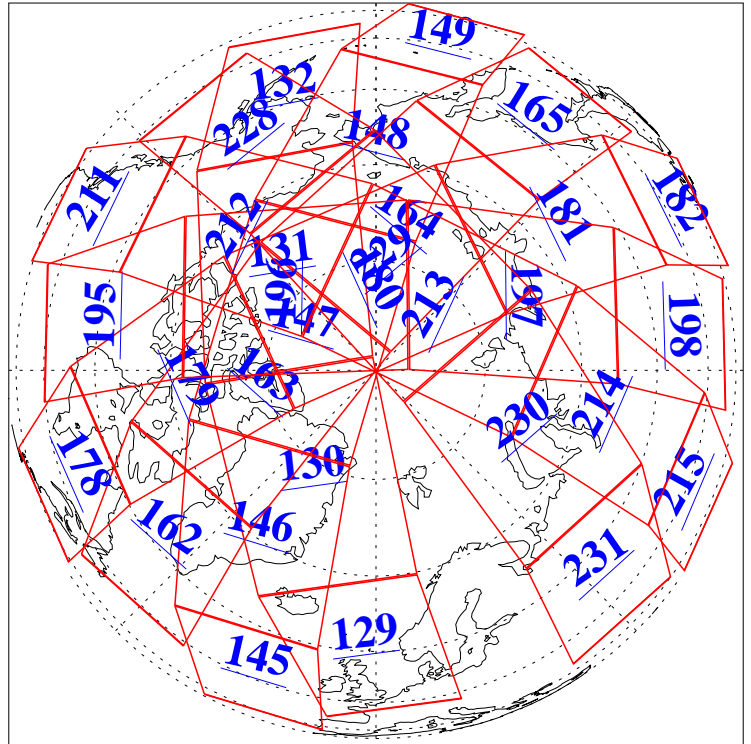

L1B Availability
AMSU Granules: 240
HSB Granules: 0
AIRS Granules: 238

4 May 2009
DoY 124
Aqua Day 2557
Granules: 1 to 120

Granules: 121 to 240

Legend: AMSU Available, HSB Available, AIRS Available

L1B Availability
AMSU Granules: 240
HSB Granules: 0
AIRS Granules: 238

4 May 2009
DoY 124
Aqua Day 2557

Ascending Granules

Descending Granules

Legend: AMSU Available, HSB Available, AIRS Available

L1B Availability
 AMSU Granules: 240
 HSB Granules: 0
 AIRS Granules: 238

4 May 2009
 DoY 124
 Aqua Day 2557

Northern Hemisphere Granules

Southern Hemisphere Granules

Legend: AMSU Available, HSB Available, **AIRS Available**