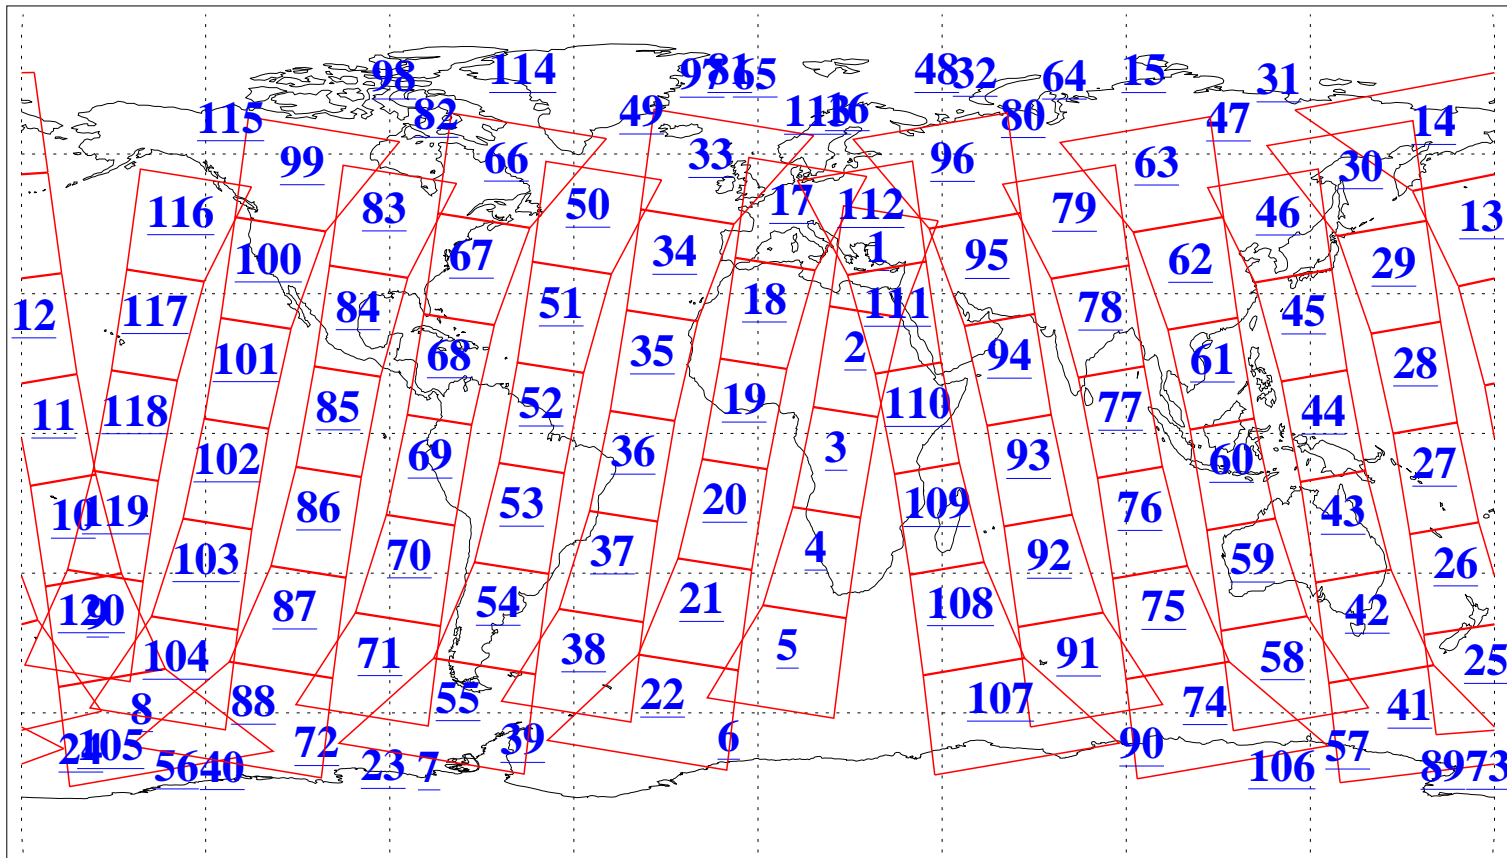

L1B Availability
AMSU Granules: 240
HSB Granules: 0
AIRS Granules: 238

4 May 2009
DoY 124
Aqua Day 2557
Granules: 1 to 120

Granules: 121 to 240

Legend: AMSU Available, HSB Available, AIRS Available

L1B Availability
AMSU Granules: 240
HSB Granules: 0
AIRS Granules: 238

4 May 2009
DoY 124
Aqua Day 2557

Ascending Granules

Descending Granules

Legend: AMSU Available, HSB Available, AIRS Available

L1B Availability
 AMSU Granules: 240
 HSB Granules: 0
 AIRS Granules: 238

4 May 2009
 DoY 124
 Aqua Day 2557

Northern Hemisphere Granules

Southern Hemisphere Granules

Legend: AMSU Available, HSB Available, **AIRS Available**