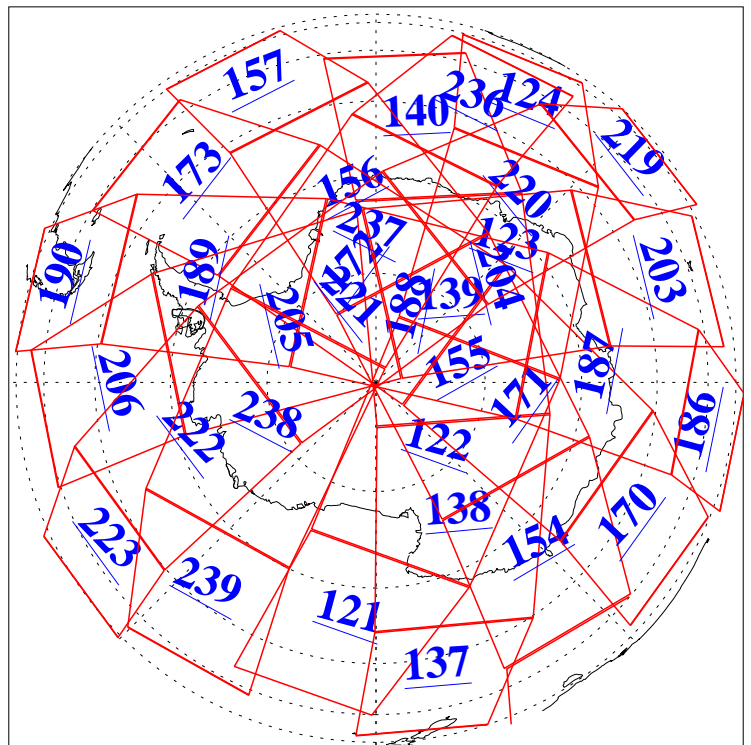

L1B Availability
AMSU Granules: 240
HSB Granules: 0
AIRS Granules: 238

4 May 2009
DoY 124
Aqua Day 2557
Granules: 1 to 120

Granules: 121 to 240

Legend: AMSU Available, HSB Available, AIRS Available

L1B Availability
AMSU Granules: 240
HSB Granules: 0
AIRS Granules: 238

4 May 2009
DoY 124
Aqua Day 2557

Ascending Granules

Descending Granules

Legend: AMSU Available, HSB Available, AIRS Available

L1B Availability
 AMSU Granules: 240
 HSB Granules: 0
 AIRS Granules: 238

4 May 2009
 DoY 124
 Aqua Day 2557

Northern Hemisphere Granules

Southern Hemisphere Granules

Legend: AMSU Available, HSB Available, **AIRS Available**