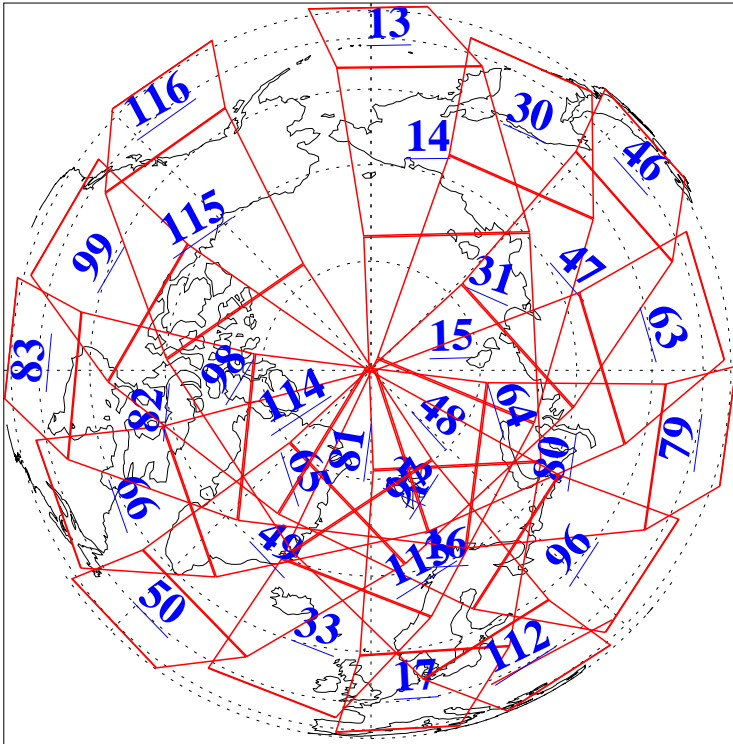

L1B Availability
AMSU Granules: 240
HSB Granules: 0
AIRS Granules: 238

4 May 2009
DoY 124
Aqua Day 2557
Granules: 1 to 120

Granules: 121 to 240

Legend: AMSU Available, HSB Available, AIRS Available

L1B Availability
AMSU Granules: 240
HSB Granules: 0
AIRS Granules: 238

4 May 2009
DoY 124
Aqua Day 2557

Ascending Granules

Descending Granules

Legend: AMSU Available, HSB Available, AIRS Available

L1B Availability
 AMSU Granules: 240
 HSB Granules: 0
 AIRS Granules: 238

4 May 2009
 DoY 124
 Aqua Day 2557

Northern Hemisphere Granules

Southern Hemisphere Granules

Legend: AMSU Available, HSB Available, **AIRS Available**