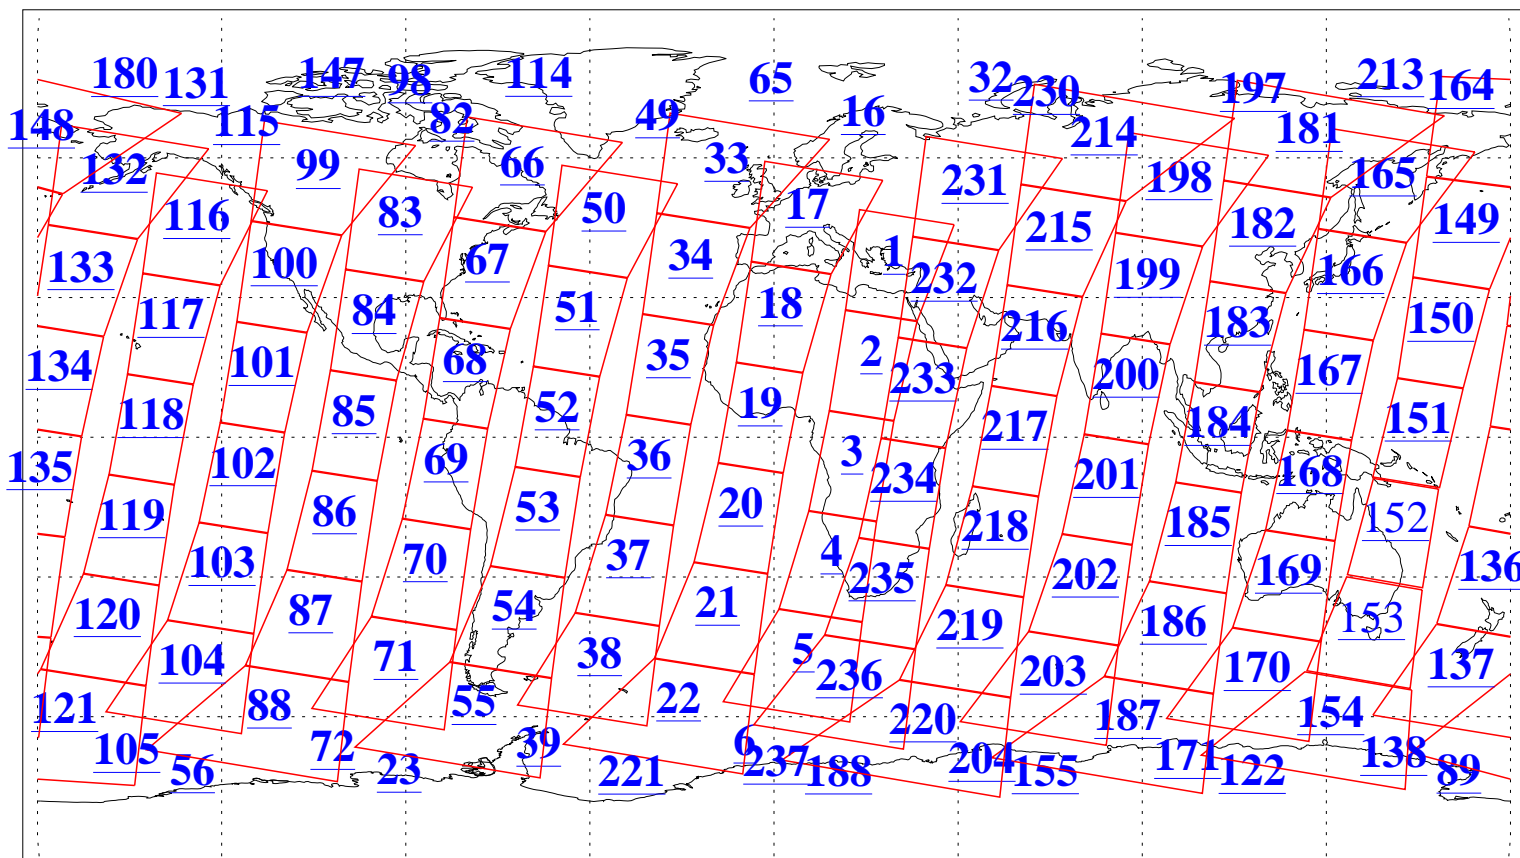

L1B Availability
AMSU Granules: 240
HSB Granules: 0
AIRS Granules: 238

4 May 2009
DoY 124
Aqua Day 2557
Granules: 1 to 120

Granules: 121 to 240

Legend: AMSU Available, HSB Available, AIRS Available

L1B Availability
AMSU Granules: 240
HSB Granules: 0
AIRS Granules: 238

4 May 2009
DoY 124
Aqua Day 2557

Ascending Granules

Descending Granules

Legend: AMSU Available, HSB Available, AIRS Available

L1B Availability
 AMSU Granules: 240
 HSB Granules: 0
 AIRS Granules: 238

4 May 2009
 DoY 124
 Aqua Day 2557

Northern Hemisphere Granules

Southern Hemisphere Granules

Legend: AMSU Available, HSB Available, **AIRS Available**