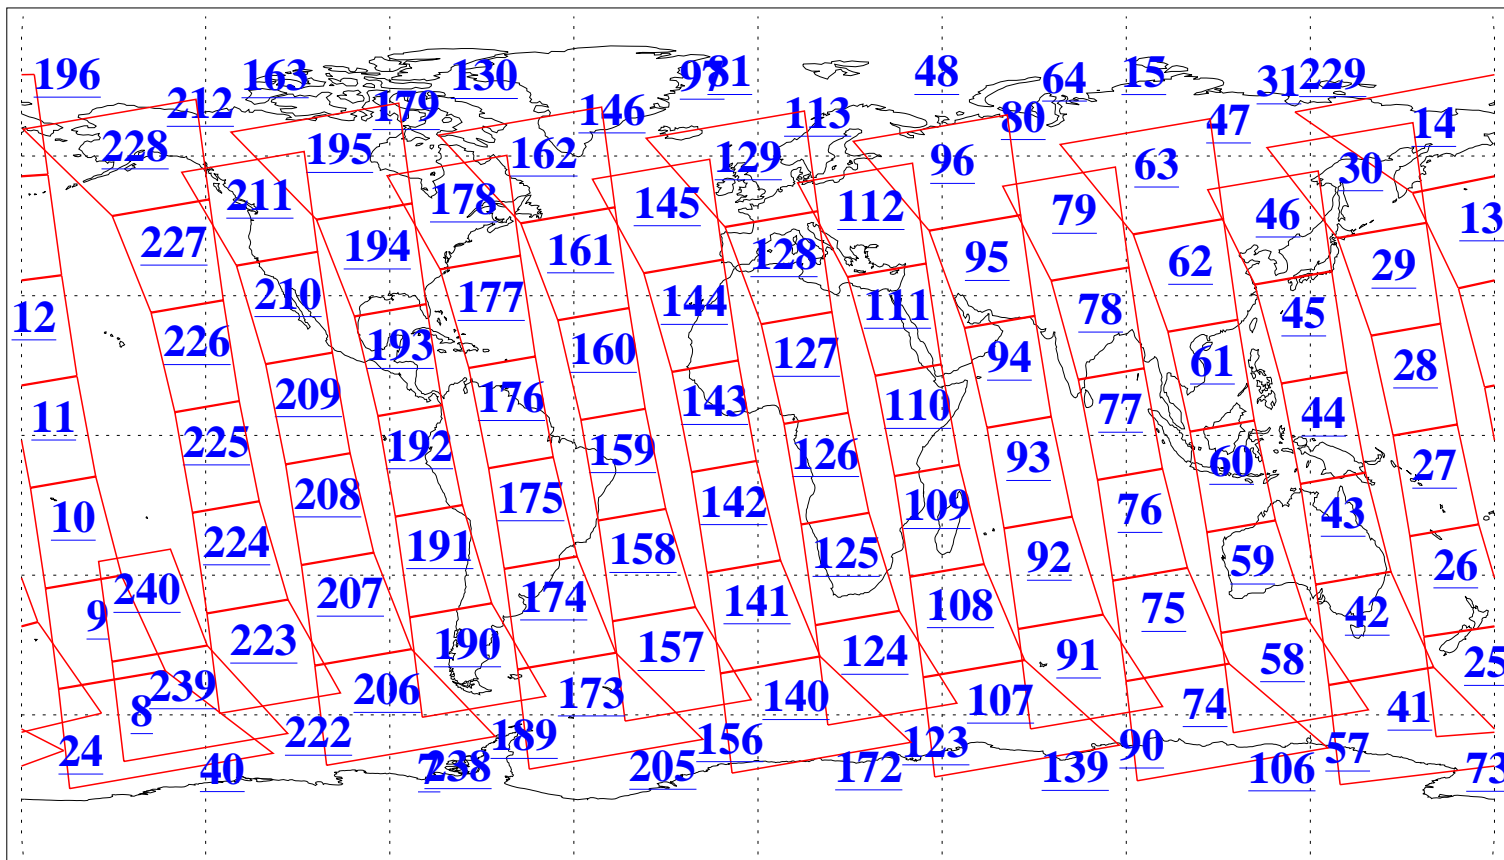

L1B Availability
AMSU Granules: 240
HSB Granules: 0
AIRS Granules: 238

4 May 2009
DoY 124
Aqua Day 2557
Granules: 1 to 120

Granules: 121 to 240

Legend: AMSU Available, HSB Available, AIRS Available

L1B Availability
AMSU Granules: 240
HSB Granules: 0
AIRS Granules: 238

4 May 2009
DoY 124
Aqua Day 2557

Ascending Granules

Descending Granules

Legend: AMSU Available, HSB Available, AIRS Available

L1B Availability
 AMSU Granules: 240
 HSB Granules: 0
 AIRS Granules: 238

4 May 2009
 DoY 124
 Aqua Day 2557

Northern Hemisphere Granules

Southern Hemisphere Granules

Legend: AMSU Available, HSB Available, **AIRS Available**