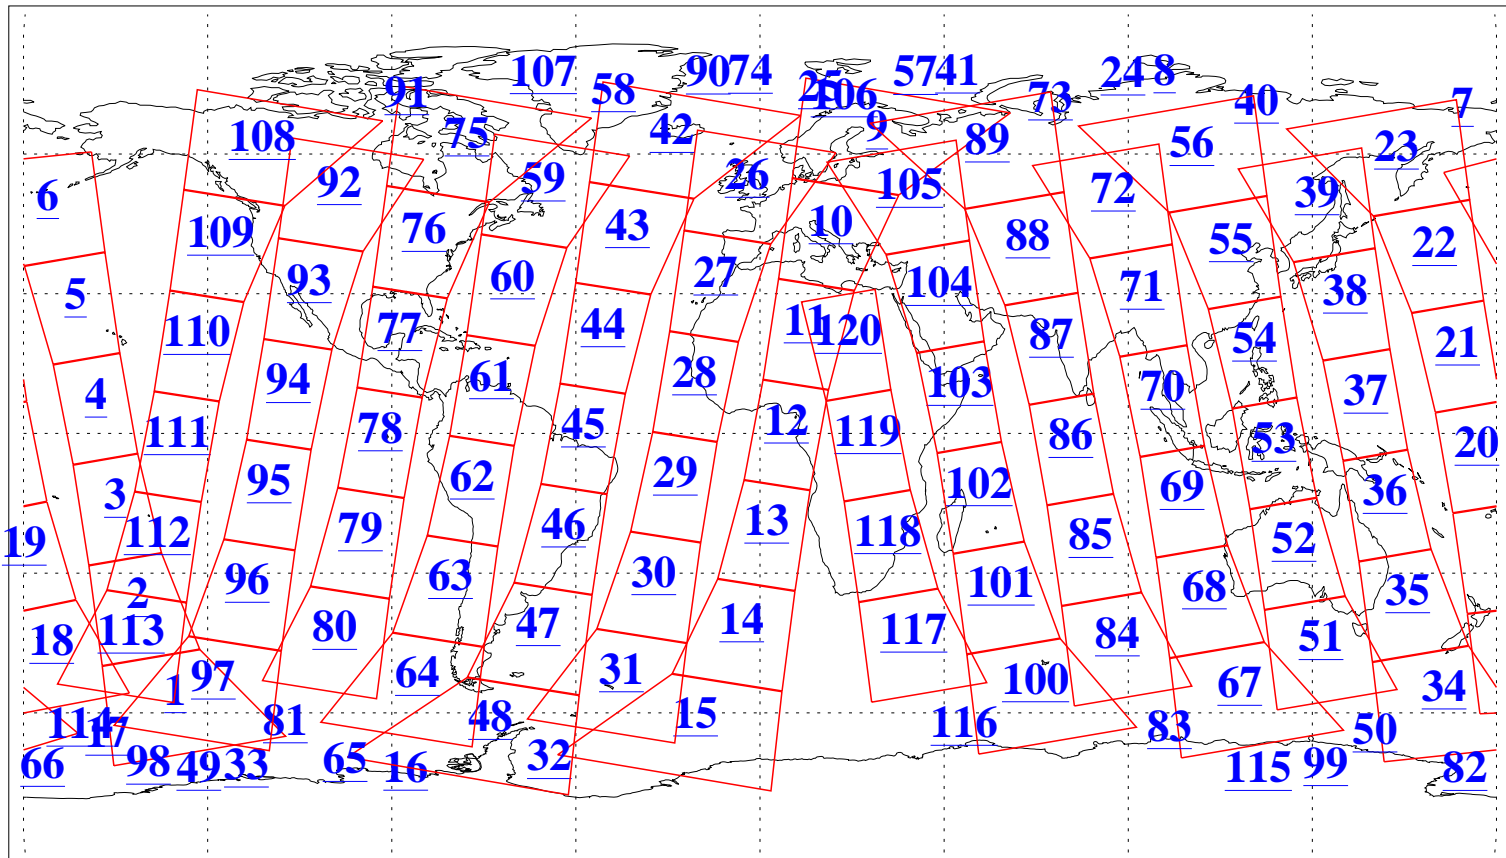

L1B Availability
AMSU Granules: 240
HSB Granules: 0
AIRS Granules: 240

3 May 2009
DoY 123
Aqua Day 2556
Granules: 1 to 120

Granules: 121 to 240

Legend: AMSU Available, HSB Available, AIRS Available

L1B Availability
AMSU Granules: 240
HSB Granules: 0
AIRS Granules: 240

3 May 2009
DoY 123
Aqua Day 2556

Ascending Granules

Descending Granules

Legend: AMSU Available, HSB Available, AIRS Available