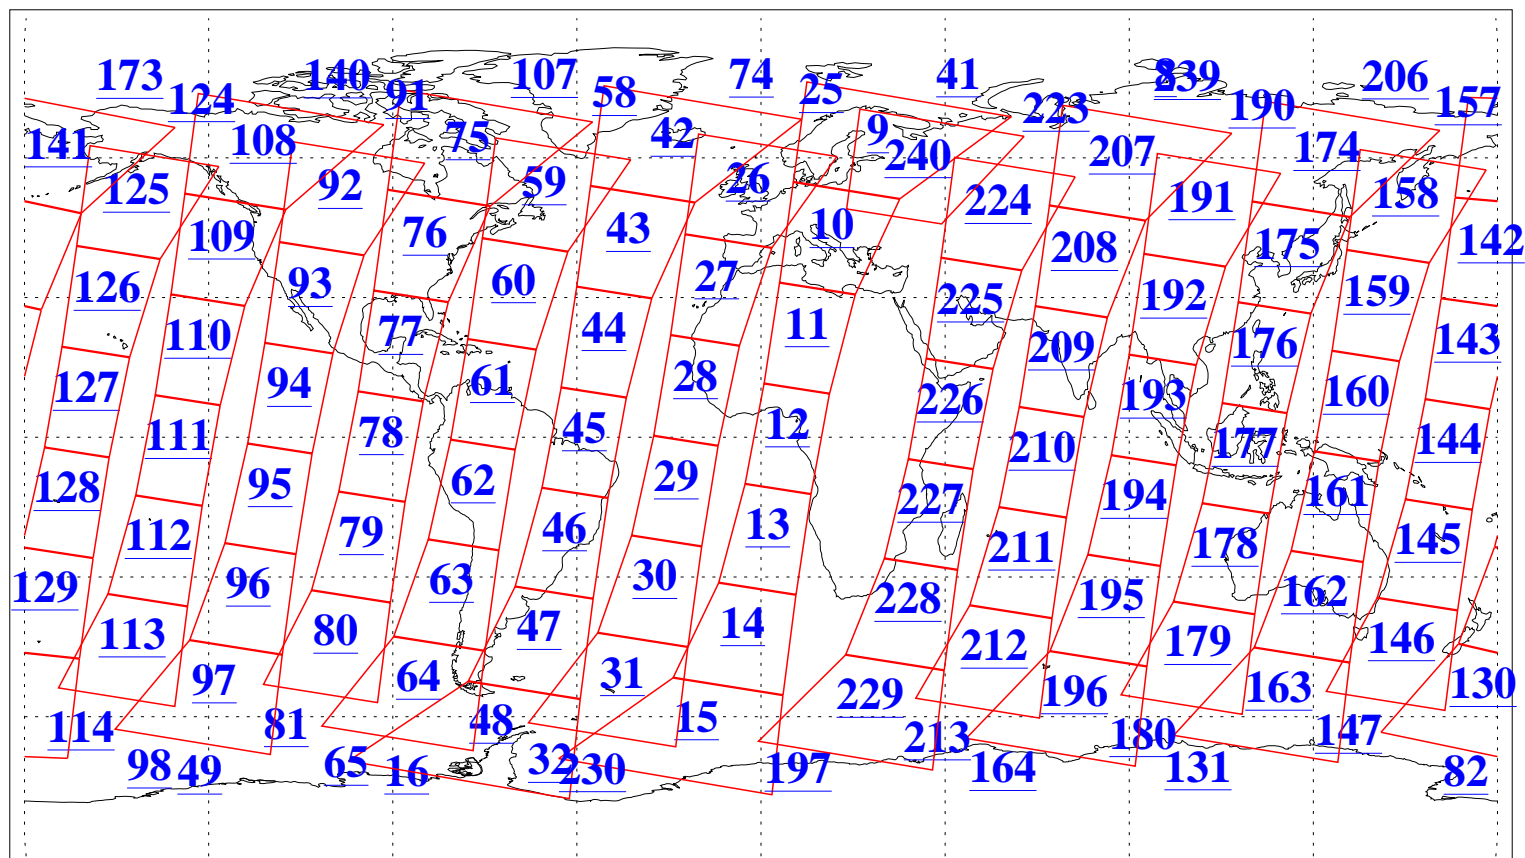

Legend: AMSU Available, HSB Available, AIRS Available