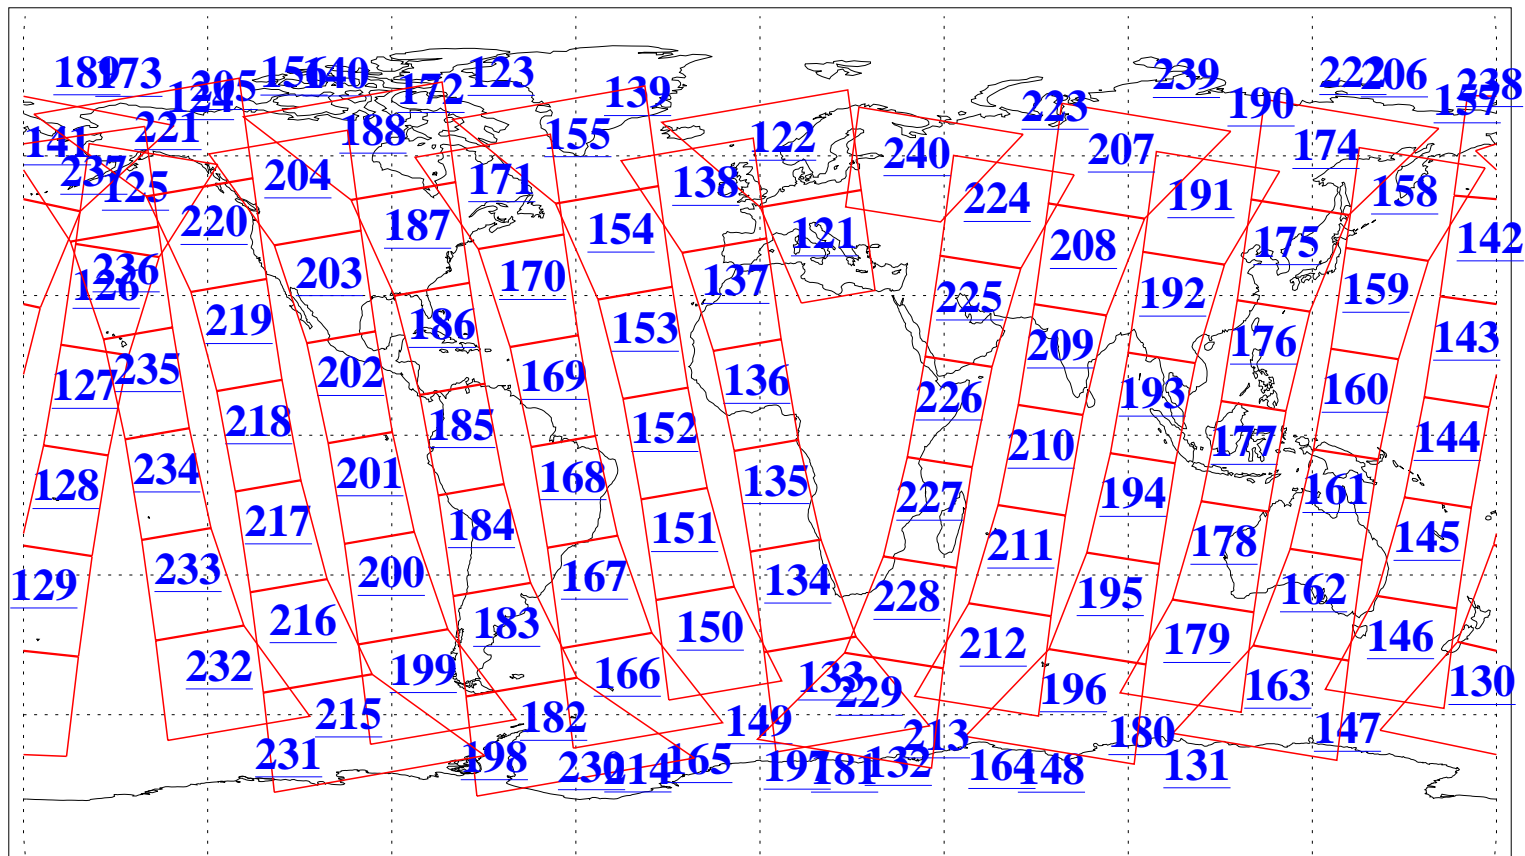

L1B Availability
AMSU Granules: 240
HSB Granules: 0
AIRS Granules: 240

3 May 2009
DoY 123
Aqua Day 2556
Granules: 1 to 120

Granules: 121 to 240

Legend: AMSU Available, HSB Available, AIRS Available

L1B Availability
AMSU Granules: 240
HSB Granules: 0
AIRS Granules: 240

3 May 2009
DoY 123
Aqua Day 2556

Ascending Granules

Descending Granules

Legend: AMSU Available, HSB Available, AIRS Available