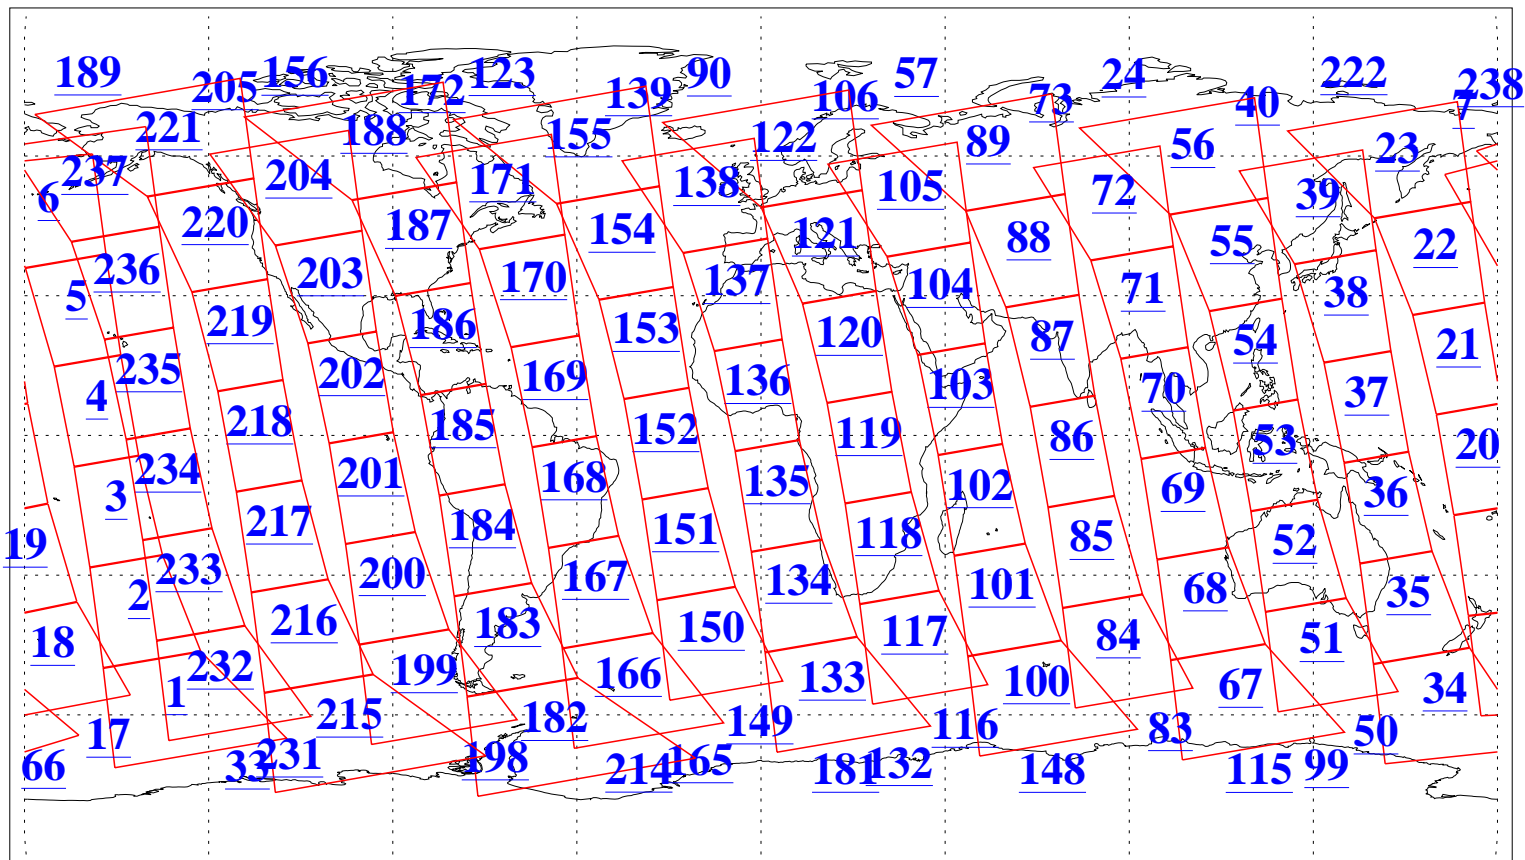

L1B Availability
AMSU Granules: 240
HSB Granules: 0
AIRS Granules: 240

3 May 2009
DoY 123
Aqua Day 2556
Granules: 1 to 120

Granules: 121 to 240

Legend: AMSU Available, HSB Available, AIRS Available

L1B Availability
AMSU Granules: 240
HSB Granules: 0
AIRS Granules: 240

3 May 2009
DoY 123
Aqua Day 2556

Ascending Granules

Descending Granules

Legend: AMSU Available, HSB Available, AIRS Available