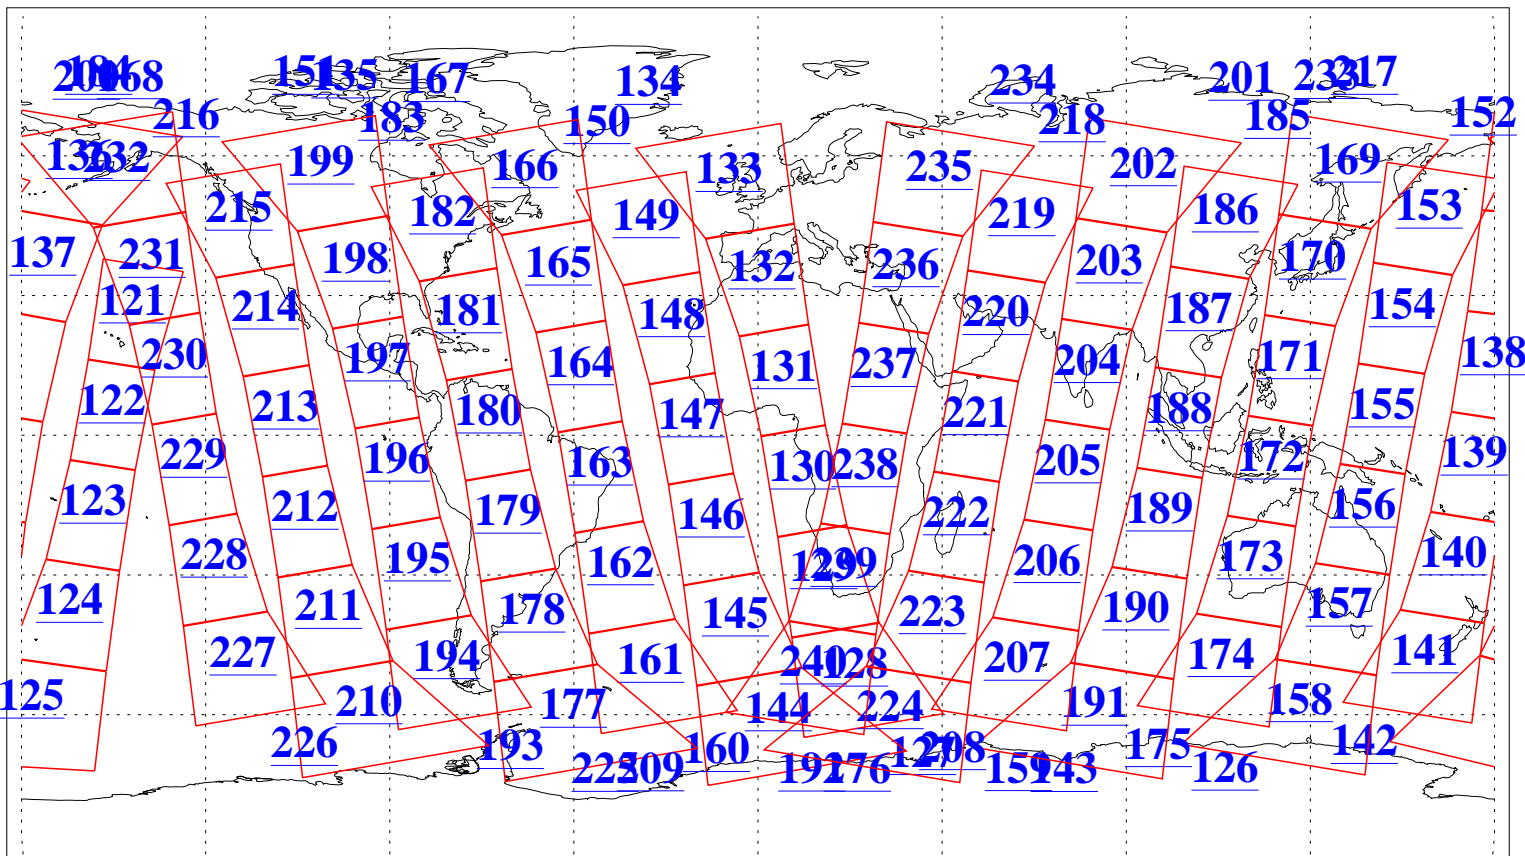

L1B Availability
AMSU Granules: 240
HSB Granules: 0
AIRS Granules: 240

30 Apr 2009
DoY 120
Aqua Day 2553
Granules: 1 to 120

Granules: 121 to 240

Legend: AMSU Available, HSB Available, AIRS Available

L1B Availability
AMSU Granules: 240
HSB Granules: 0
AIRS Granules: 240

30 Apr 2009
DoY 120
Aqua Day 2553

Ascending Granules

Descending Granules

Legend: AMSU Available, HSB Available, AIRS Available

L1B Availability
 AMSU Granules: 240
 HSB Granules: 0
 AIRS Granules: 240

30 Apr 2009
 DoY 120
 Aqua Day 2553