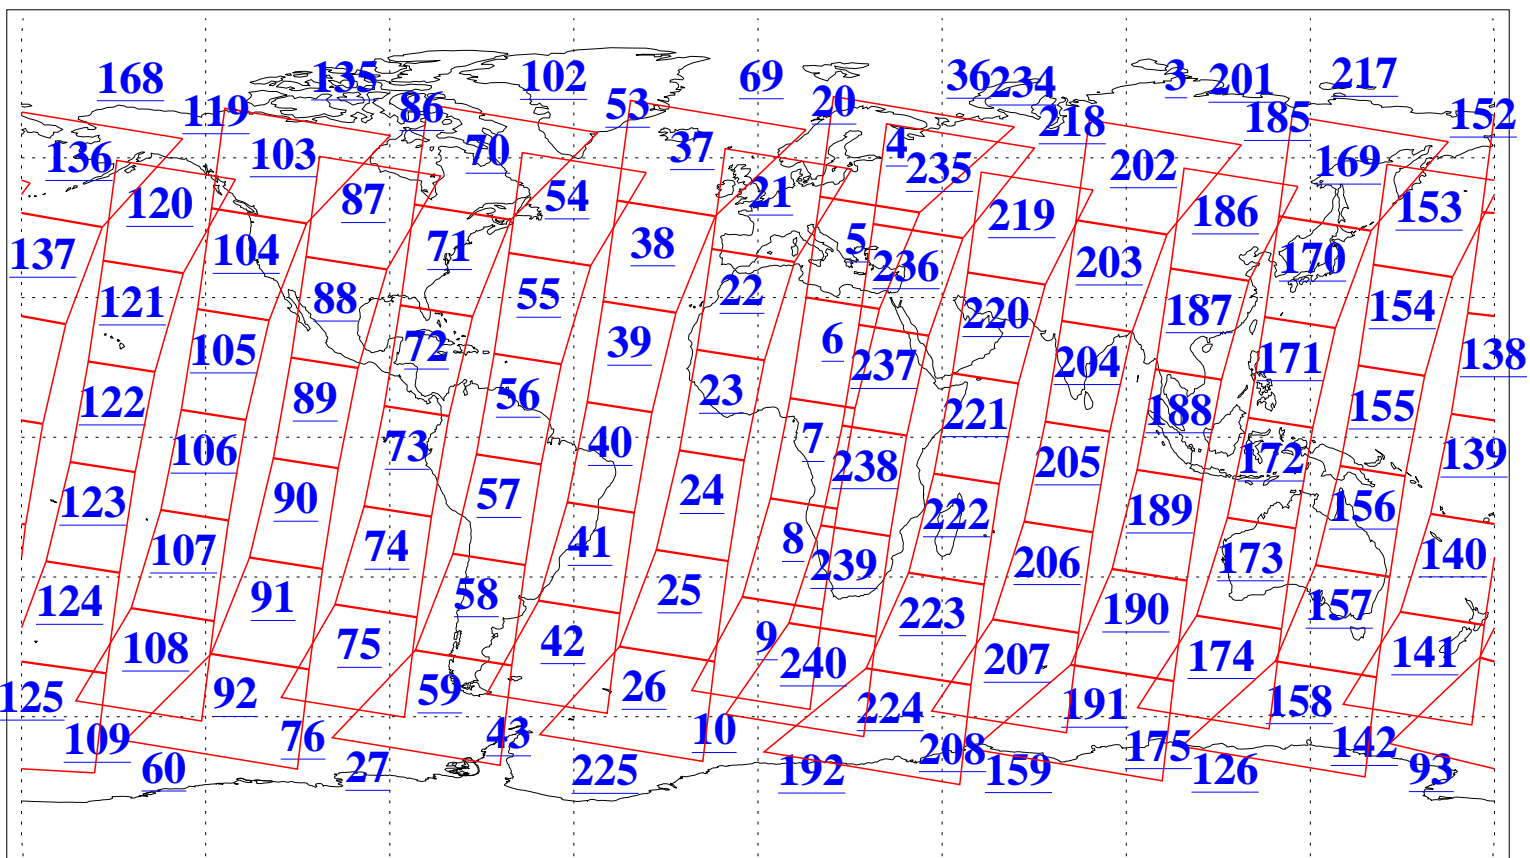

L1B Availability
AMSU Granules: 240
HSB Granules: 0
AIRS Granules: 240

30 Apr 2009
DoY 120
Aqua Day 2553
Granules: 1 to 120

Granules: 121 to 240

Legend: AMSU Available, HSB Available, AIRS Available

L1B Availability
AMSU Granules: 240
HSB Granules: 0
AIRS Granules: 240

30 Apr 2009
DoY 120
Aqua Day 2553

Ascending Granules

Descending Granules

Legend: AMSU Available, HSB Available, AIRS Available

L1B Availability
 AMSU Granules: 240
 HSB Granules: 0
 AIRS Granules: 240

30 Apr 2009
 DoY 120
 Aqua Day 2553

Northern Hemisphere Granules

Southern Hemisphere Granules

Legend: AMSU Available, HSB Available, AIRS Available