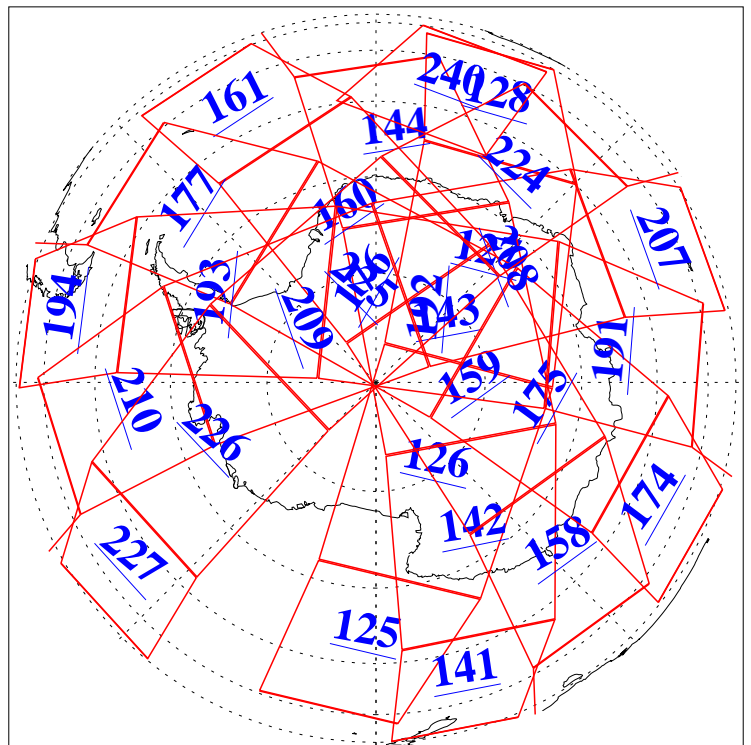

L1B Availability
AMSU Granules: 240
HSB Granules: 0
AIRS Granules: 240

30 Apr 2009
DoY 120
Aqua Day 2553
Granules: 1 to 120

Granules: 121 to 240

Legend: AMSU Available, HSB Available, AIRS Available

L1B Availability
AMSU Granules: 240
HSB Granules: 0
AIRS Granules: 240

30 Apr 2009
DoY 120
Aqua Day 2553

Ascending Granules

Descending Granules

Legend: AMSU Available, HSB Available, AIRS Available

L1B Availability
 AMSU Granules: 240
 HSB Granules: 0
 AIRS Granules: 240

30 Apr 2009
 DoY 120
 Aqua Day 2553

Northern Hemisphere Granules

Southern Hemisphere Granules

Legend: AMSU Available, HSB Available, AIRS Available