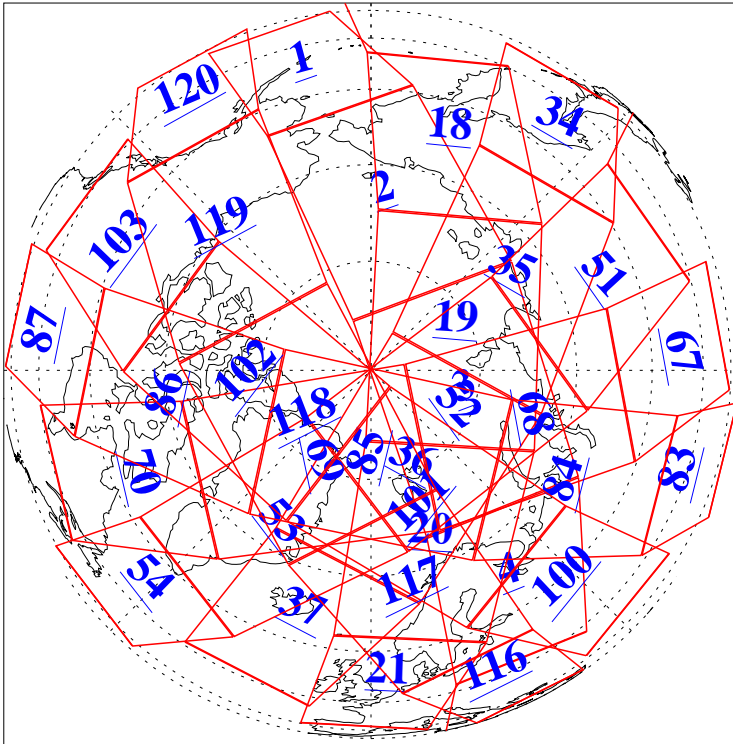

L1B Availability
AMSU Granules: 240
HSB Granules: 0
AIRS Granules: 240

30 Apr 2009
DoY 120
Aqua Day 2553
Granules: 1 to 120

Granules: 121 to 240

Legend: AMSU Available, HSB Available, AIRS Available

L1B Availability
AMSU Granules: 240
HSB Granules: 0
AIRS Granules: 240

30 Apr 2009
DoY 120
Aqua Day 2553

Ascending Granules

Descending Granules

Legend: AMSU Available, HSB Available, AIRS Available

L1B Availability
 AMSU Granules: 240
 HSB Granules: 0
 AIRS Granules: 240

30 Apr 2009
 DoY 120
 Aqua Day 2553

Northern Hemisphere Granules

Southern Hemisphere Granules

Legend: AMSU Available, HSB Available, AIRS Available