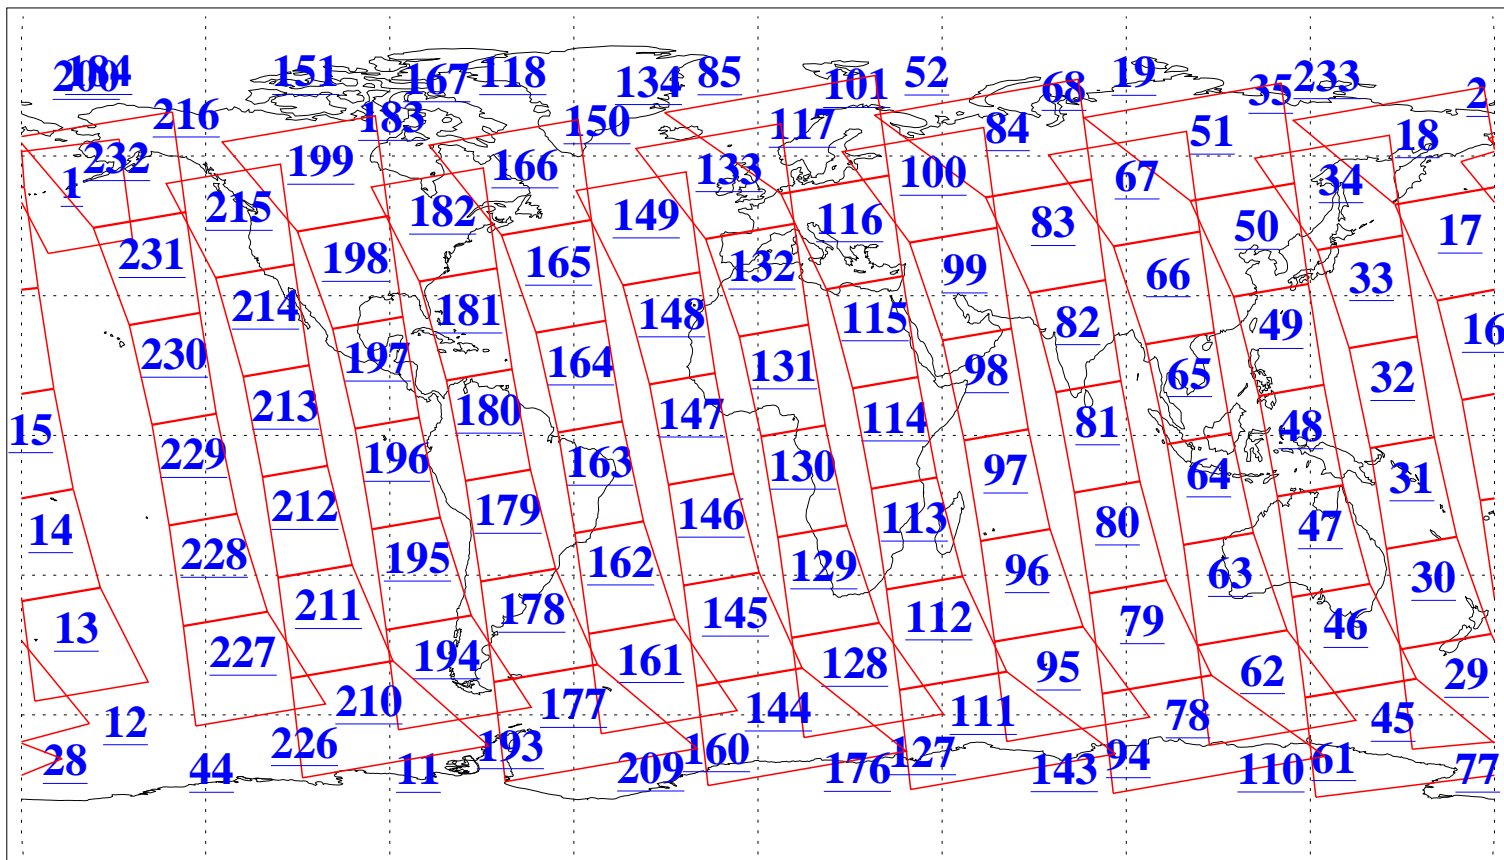

L1B Availability
AMSU Granules: 240
HSB Granules: 0
AIRS Granules: 240

30 Apr 2009
DoY 120
Aqua Day 2553
Granules: 1 to 120

Granules: 121 to 240

Legend: AMSU Available, HSB Available, AIRS Available

L1B Availability
AMSU Granules: 240
HSB Granules: 0
AIRS Granules: 240

30 Apr 2009
DoY 120
Aqua Day 2553

Ascending Granules

Descending Granules

Legend: AMSU Available, HSB Available, AIRS Available

L1B Availability
 AMSU Granules: 240
 HSB Granules: 0
 AIRS Granules: 240

30 Apr 2009
 DoY 120
 Aqua Day 2553

Northern Hemisphere Granules

Southern Hemisphere Granules

Legend: AMSU Available, HSB Available, AIRS Available