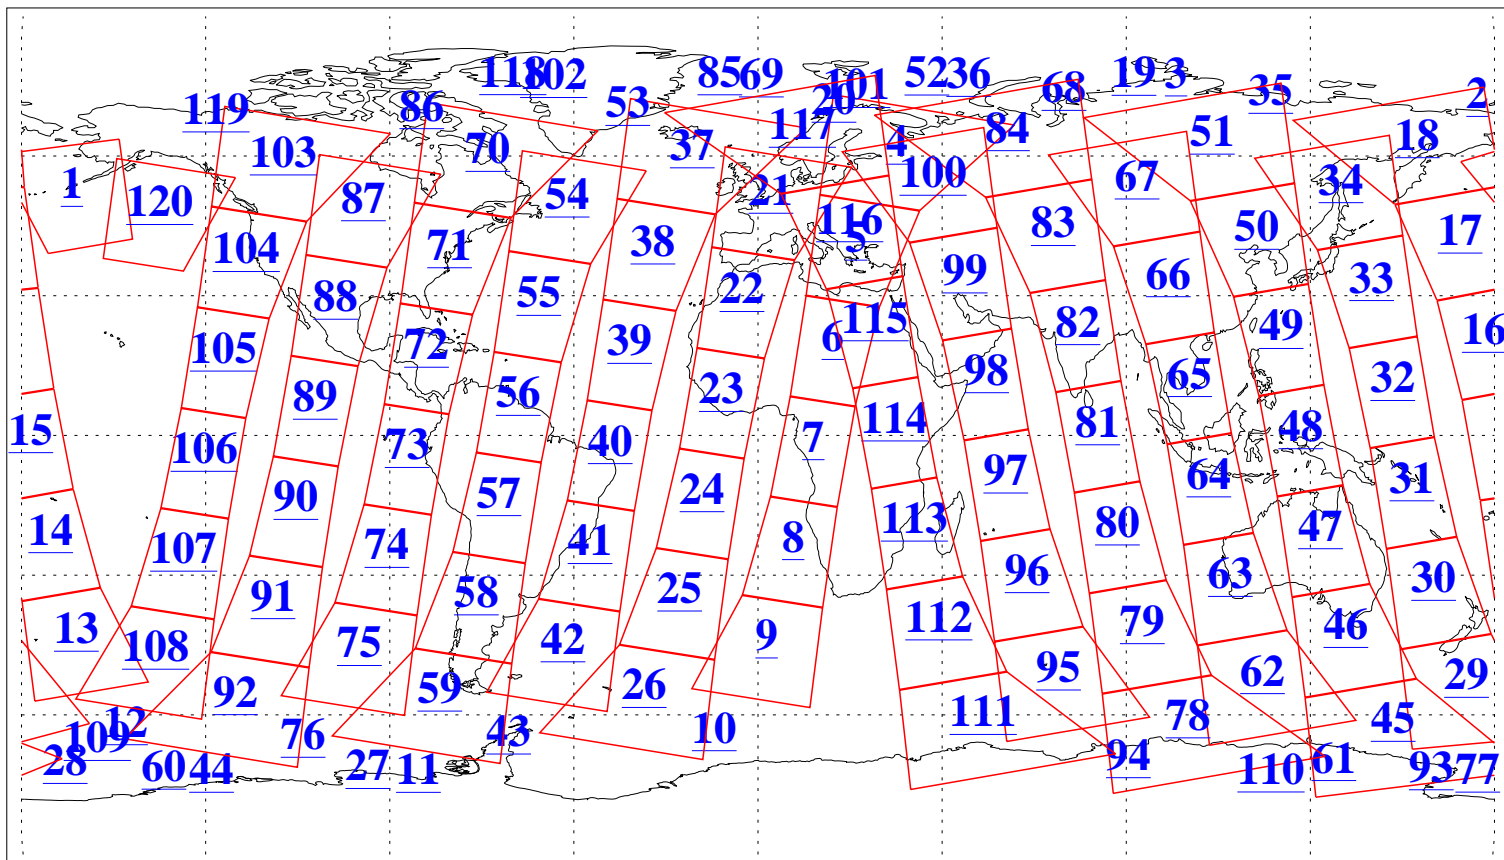

L1B Availability
AMSU Granules: 240
HSB Granules: 0
AIRS Granules: 240

30 Apr 2009
DoY 120
Aqua Day 2553
Granules: 1 to 120

Granules: 121 to 240

Legend: AMSU Available, HSB Available, AIRS Available

L1B Availability
AMSU Granules: 240
HSB Granules: 0
AIRS Granules: 240

30 Apr 2009
DoY 120
Aqua Day 2553

Ascending Granules

Descending Granules

Legend: AMSU Available, HSB Available, AIRS Available

L1B Availability
 AMSU Granules: 240
 HSB Granules: 0
 AIRS Granules: 240

30 Apr 2009
 DoY 120
 Aqua Day 2553

Northern Hemisphere Granules

Southern Hemisphere Granules

Legend: AMSU Available, HSB Available, AIRS Available