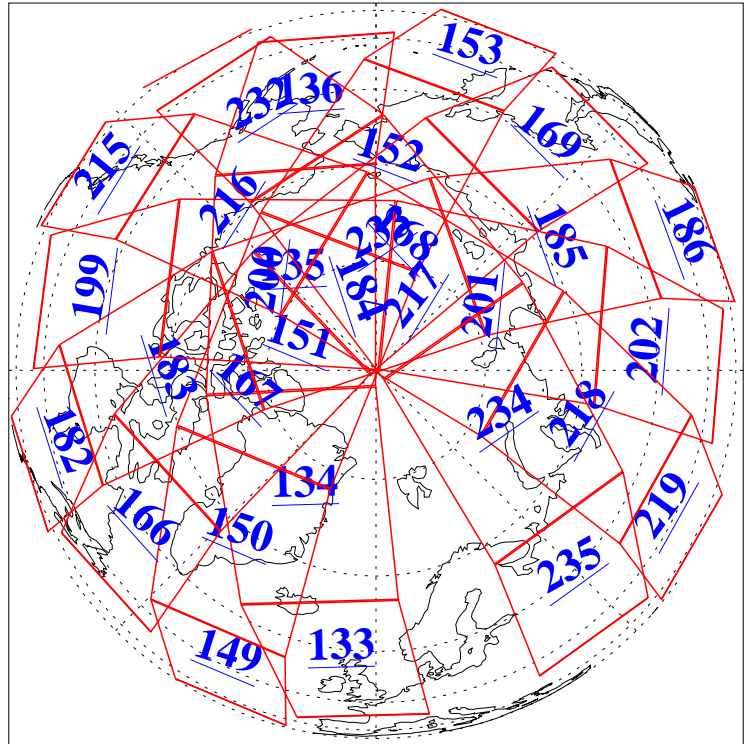

L1B Availability
AMSU Granules: 240
HSB Granules: 0
AIRS Granules: 240

30 Apr 2009
DoY 120
Aqua Day 2553
Granules: 1 to 120

Granules: 121 to 240

Legend: AMSU Available, HSB Available, AIRS Available

L1B Availability
AMSU Granules: 240
HSB Granules: 0
AIRS Granules: 240

30 Apr 2009
DoY 120
Aqua Day 2553

Ascending Granules

Descending Granules

Legend: AMSU Available, HSB Available, AIRS Available

L1B Availability
 AMSU Granules: 240
 HSB Granules: 0
 AIRS Granules: 240

30 Apr 2009
 DoY 120
 Aqua Day 2553

Northern Hemisphere Granules

Southern Hemisphere Granules

Legend: AMSU Available, HSB Available, AIRS Available