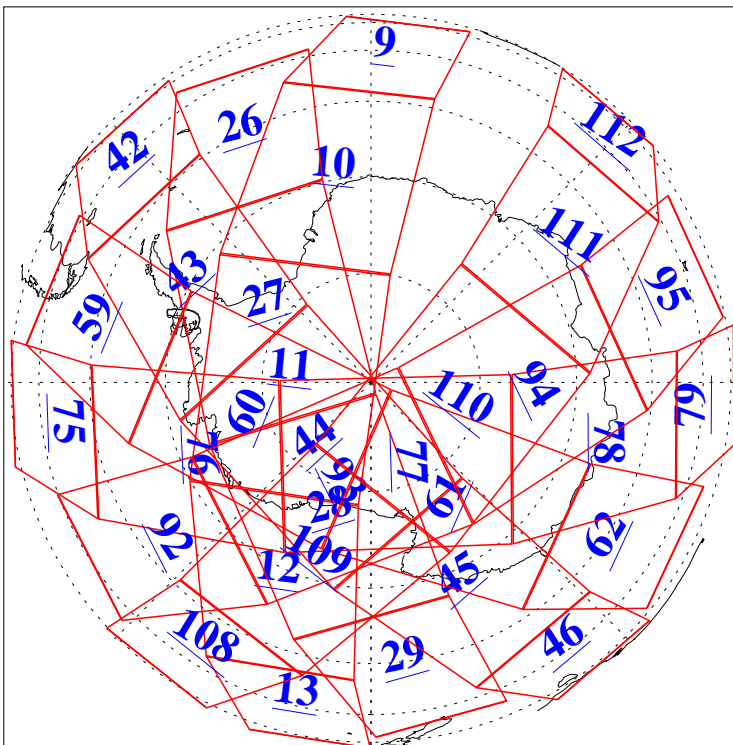

L1B Availability
AMSU Granules: 240
HSB Granules: 0
AIRS Granules: 240

30 Apr 2009
DoY 120
Aqua Day 2553
Granules: 1 to 120

Granules: 121 to 240

Legend: AMSU Available, HSB Available, AIRS Available

L1B Availability
AMSU Granules: 240
HSB Granules: 0
AIRS Granules: 240

30 Apr 2009
DoY 120
Aqua Day 2553

Ascending Granules

Descending Granules

Legend: AMSU Available, HSB Available, AIRS Available

L1B Availability
 AMSU Granules: 240
 HSB Granules: 0
 AIRS Granules: 240

30 Apr 2009
 DoY 120
 Aqua Day 2553

Northern Hemisphere Granules

Southern Hemisphere Granules

Legend: AMSU Available, HSB Available, AIRS Available