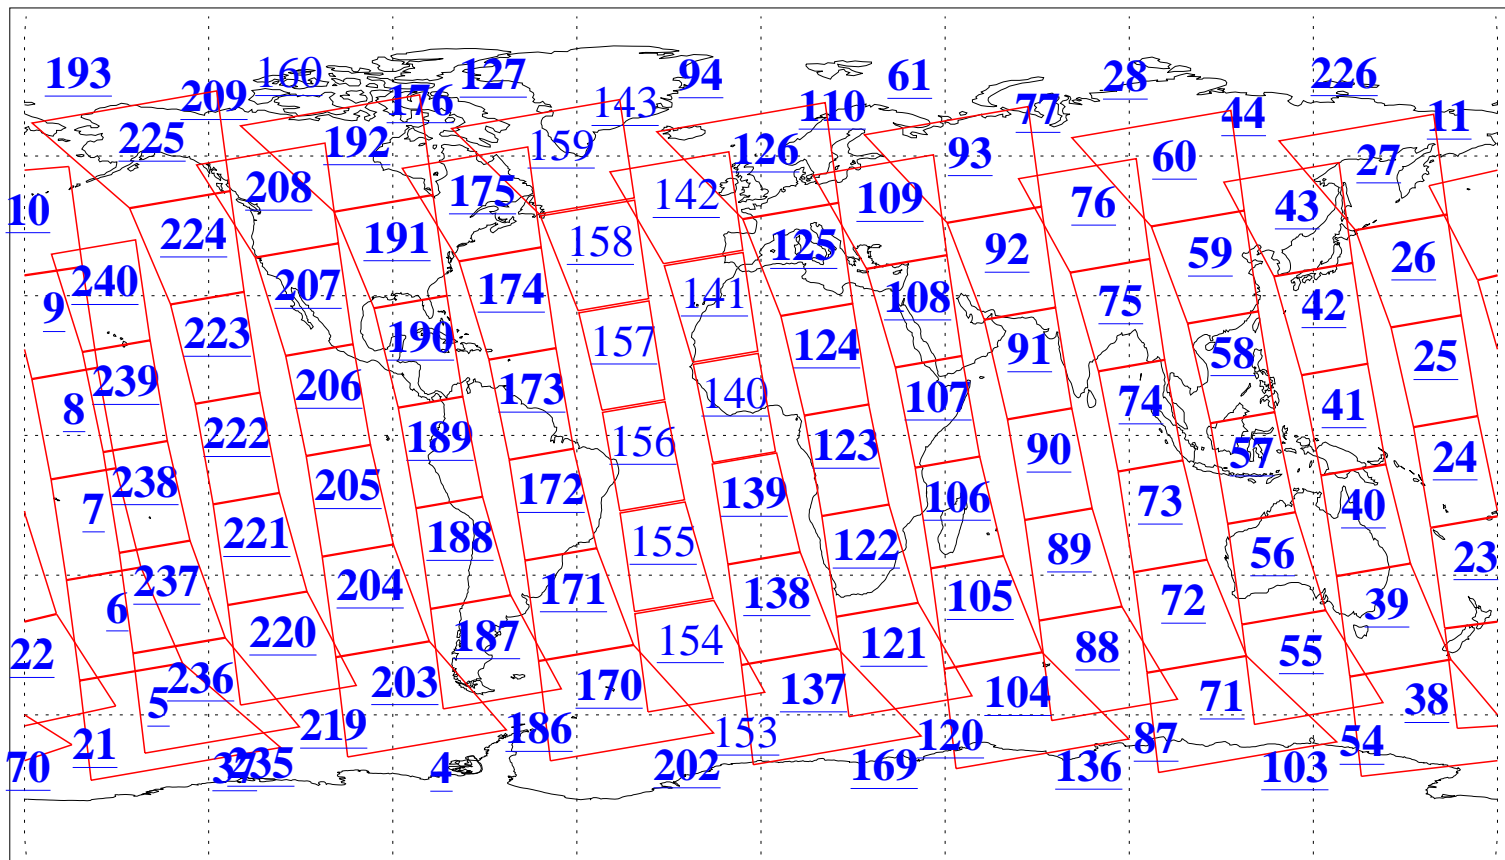

L1B Availability
AMSU Granules: 240
HSB Granules: 0
AIRS Granules: 212

29 Apr 2009
DoY 119
Aqua Day 2552
Granules: 1 to 120

Granules: 121 to 240

Legend: AMSU Available, HSB Available, AIRS Available

L1B Availability
AMSU Granules: 240
HSB Granules: 0
AIRS Granules: 212

29 Apr 2009
DoY 119
Aqua Day 2552

Ascending Granules

Descending Granules

Legend: AMSU Available, HSB Available, AIRS Available

L1B Availability
AMSU Granules: 240
HSB Granules: 0
AIRS Granules: 212

29 Apr 2009
DoY 119
Aqua Day 2552

Northern Hemisphere Granules

Southern Hemisphere Granules

Legend: AMSU Available, HSB Available, AIRS Available