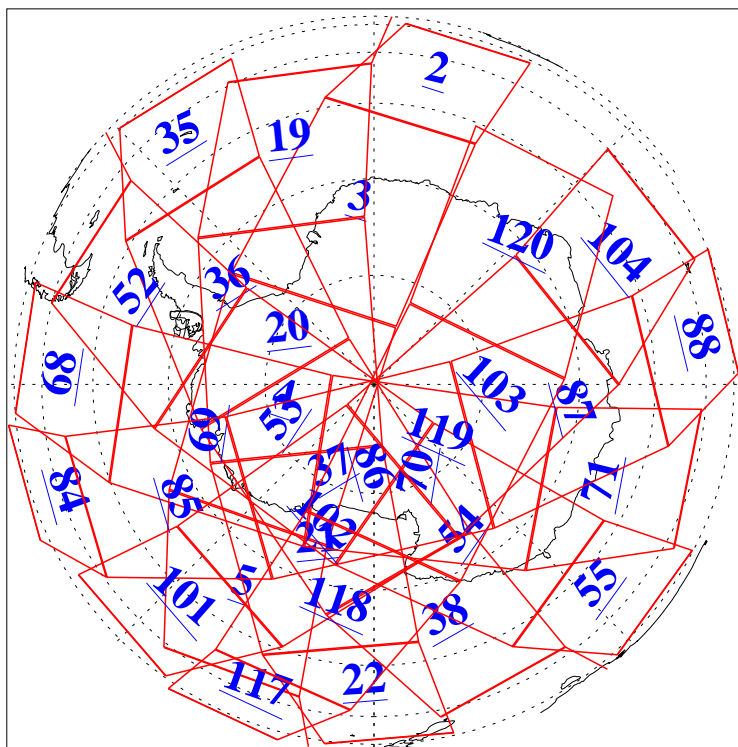

L1B Availability
AMSU Granules: 240
HSB Granules: 0
AIRS Granules: 212

29 Apr 2009
DoY 119
Aqua Day 2552
Granules: 1 to 120

Granules: 121 to 240

Legend: AMSU Available, HSB Available, AIRS Available

L1B Availability
AMSU Granules: 240
HSB Granules: 0
AIRS Granules: 212

29 Apr 2009
DoY 119
Aqua Day 2552

Ascending Granules

Descending Granules

Legend: AMSU Available, HSB Available, AIRS Available

L1B Availability
AMSU Granules: 240
HSB Granules: 0
AIRS Granules: 212

29 Apr 2009
DoY 119
Aqua Day 2552

Northern Hemisphere Granules

Southern Hemisphere Granules

Legend: AMSU Available, HSB Available, AIRS Available