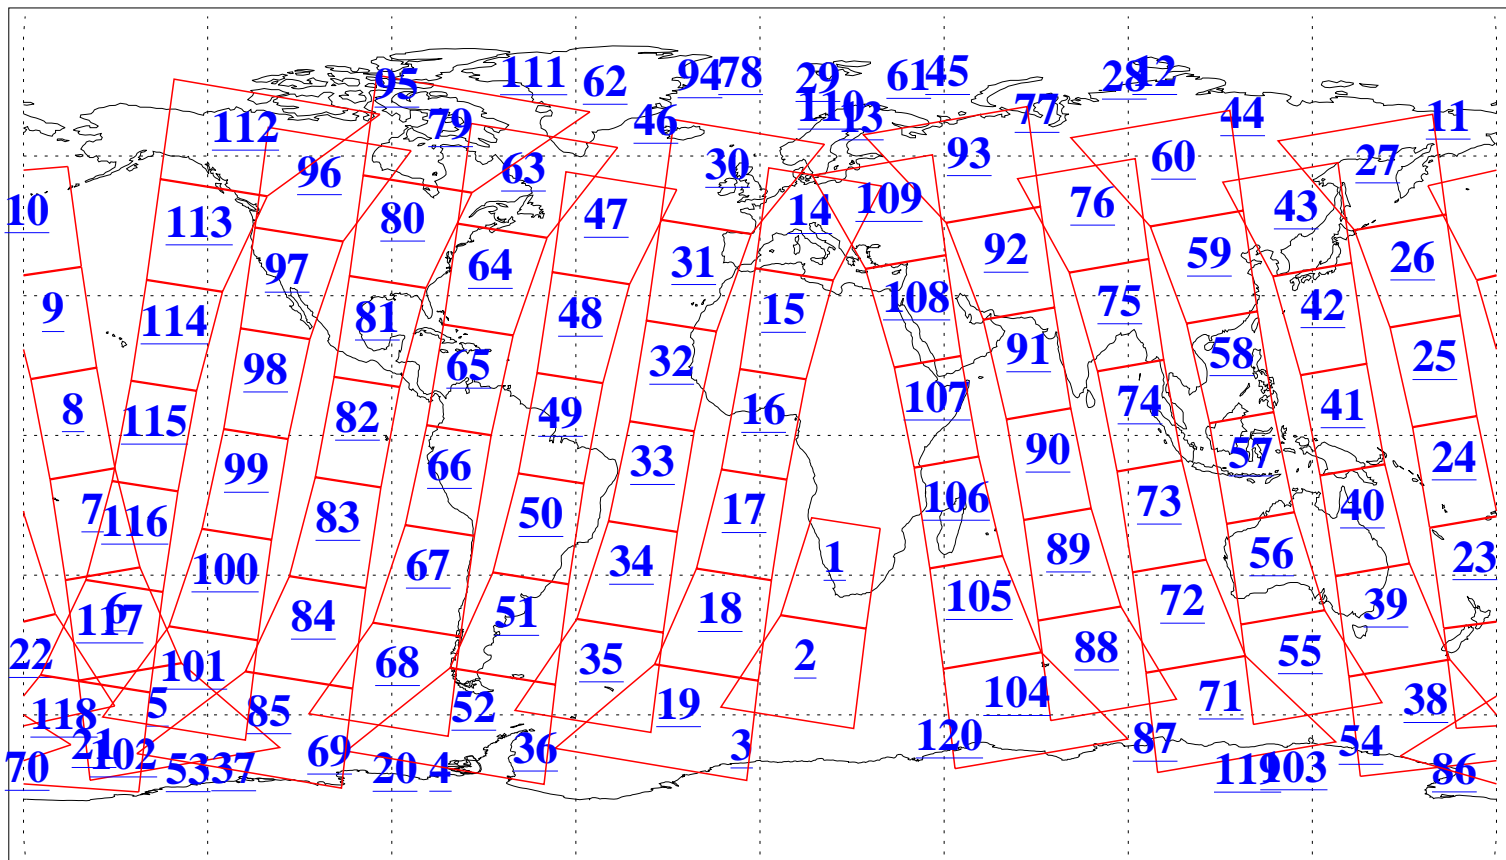

L1B Availability
AMSU Granules: 240
HSB Granules: 0
AIRS Granules: 212

29 Apr 2009
DoY 119
Aqua Day 2552
Granules: 1 to 120

Granules: 121 to 240

Legend: AMSU Available, HSB Available, AIRS Available

L1B Availability
AMSU Granules: 240
HSB Granules: 0
AIRS Granules: 212

29 Apr 2009
DoY 119
Aqua Day 2552

Ascending Granules

Descending Granules

Legend: AMSU Available, HSB Available, AIRS Available

L1B Availability
AMSU Granules: 240
HSB Granules: 0
AIRS Granules: 212

29 Apr 2009
DoY 119
Aqua Day 2552

Northern Hemisphere Granules

Southern Hemisphere Granules

Legend: AMSU Available, HSB Available, AIRS Available