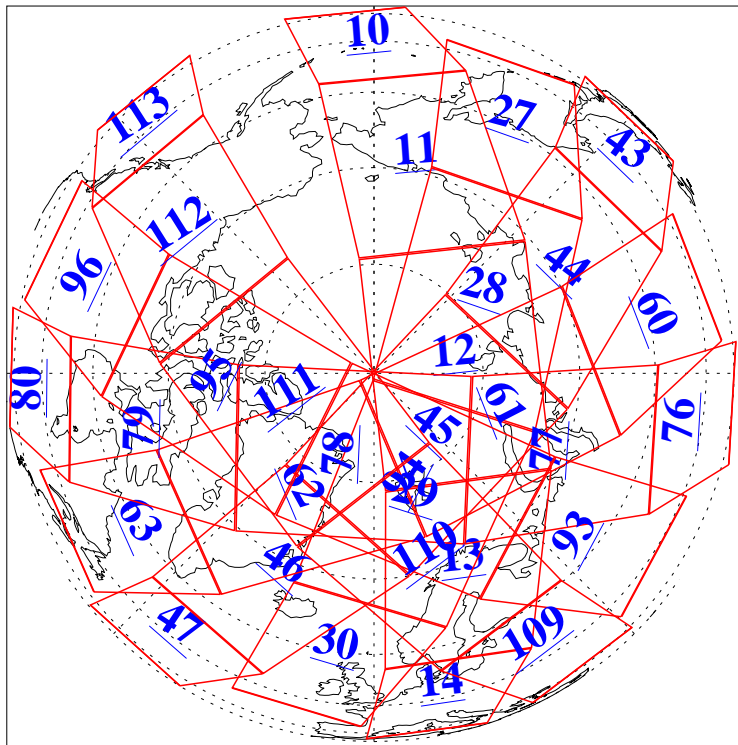

L1B Availability
AMSU Granules: 240
HSB Granules: 0
AIRS Granules: 212

29 Apr 2009
DoY 119
Aqua Day 2552
Granules: 1 to 120

Granules: 121 to 240

Legend: AMSU Available, HSB Available, AIRS Available

L1B Availability
AMSU Granules: 240
HSB Granules: 0
AIRS Granules: 212

29 Apr 2009
DoY 119
Aqua Day 2552

Ascending Granules

Descending Granules

Legend: AMSU Available, HSB Available, AIRS Available

L1B Availability
AMSU Granules: 240
HSB Granules: 0
AIRS Granules: 212

29 Apr 2009
DoY 119
Aqua Day 2552

Northern Hemisphere Granules

Southern Hemisphere Granules

Legend: AMSU Available, HSB Available, AIRS Available