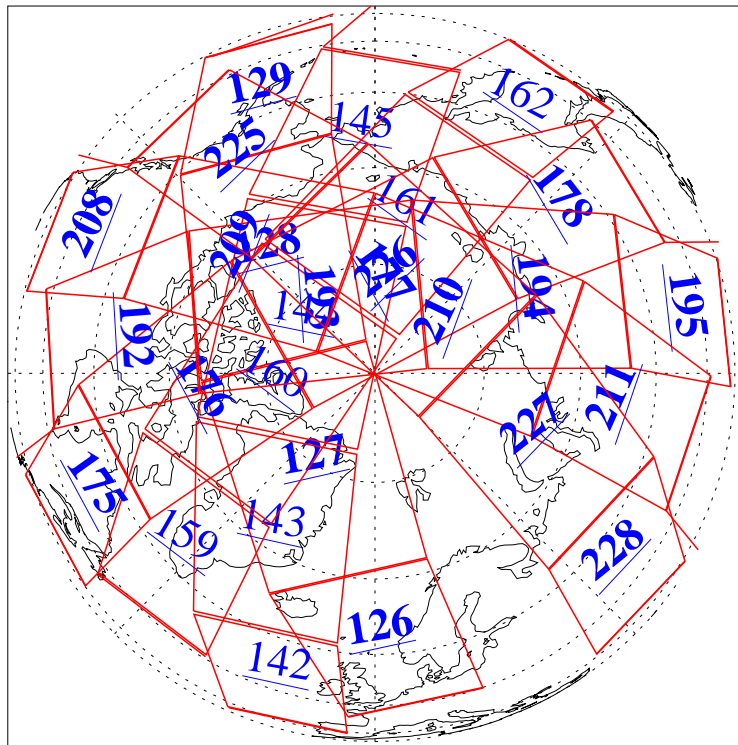

L1B Availability
AMSU Granules: 240
HSB Granules: 0
AIRS Granules: 212

29 Apr 2009
DoY 119
Aqua Day 2552
Granules: 1 to 120

Granules: 121 to 240

Legend: AMSU Available, HSB Available, AIRS Available

L1B Availability
AMSU Granules: 240
HSB Granules: 0
AIRS Granules: 212

29 Apr 2009
DoY 119
Aqua Day 2552

Ascending Granules

Descending Granules

Legend: AMSU Available, HSB Available, AIRS Available

L1B Availability
AMSU Granules: 240
HSB Granules: 0
AIRS Granules: 212

29 Apr 2009
DoY 119
Aqua Day 2552

Northern Hemisphere Granules

Southern Hemisphere Granules

Legend: AMSU Available, HSB Available, AIRS Available