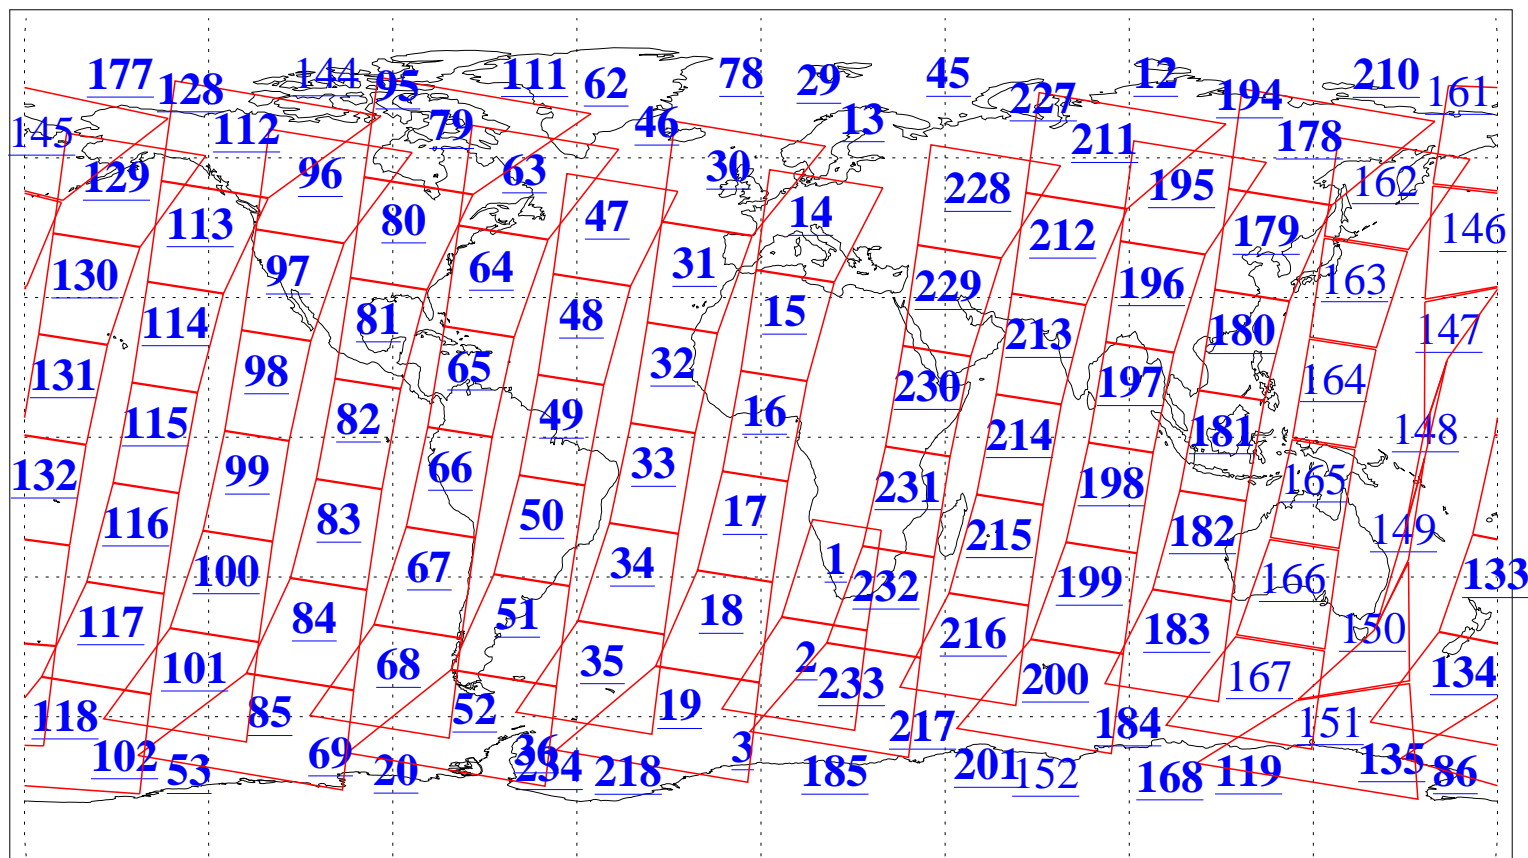

L1B Availability
AMSU Granules: 240
HSB Granules: 0
AIRS Granules: 212

29 Apr 2009
DoY 119
Aqua Day 2552
Granules: 1 to 120

Granules: 121 to 240

Legend: AMSU Available, HSB Available, AIRS Available

L1B Availability
AMSU Granules: 240
HSB Granules: 0
AIRS Granules: 212

29 Apr 2009
DoY 119
Aqua Day 2552

Ascending Granules

Descending Granules

Legend: AMSU Available, HSB Available, AIRS Available

L1B Availability
AMSU Granules: 240
HSB Granules: 0
AIRS Granules: 212

29 Apr 2009
DoY 119
Aqua Day 2552

Northern Hemisphere Granules

Southern Hemisphere Granules

Legend: AMSU Available, HSB Available, AIRS Available