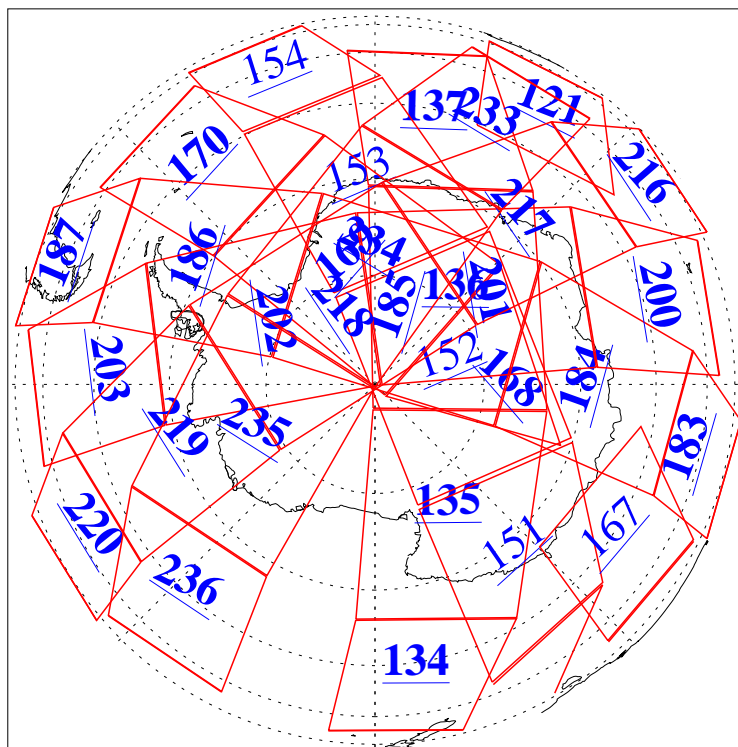

L1B Availability
AMSU Granules: 240
HSB Granules: 0
AIRS Granules: 212

29 Apr 2009
DoY 119
Aqua Day 2552
Granules: 1 to 120

Granules: 121 to 240

Legend: AMSU Available, HSB Available, AIRS Available

L1B Availability
AMSU Granules: 240
HSB Granules: 0
AIRS Granules: 212

29 Apr 2009
DoY 119
Aqua Day 2552

Ascending Granules

Descending Granules

Legend: AMSU Available, HSB Available, AIRS Available

L1B Availability
AMSU Granules: 240
HSB Granules: 0
AIRS Granules: 212

29 Apr 2009
DoY 119
Aqua Day 2552

Northern Hemisphere Granules

Southern Hemisphere Granules

Legend: AMSU Available, HSB Available, AIRS Available