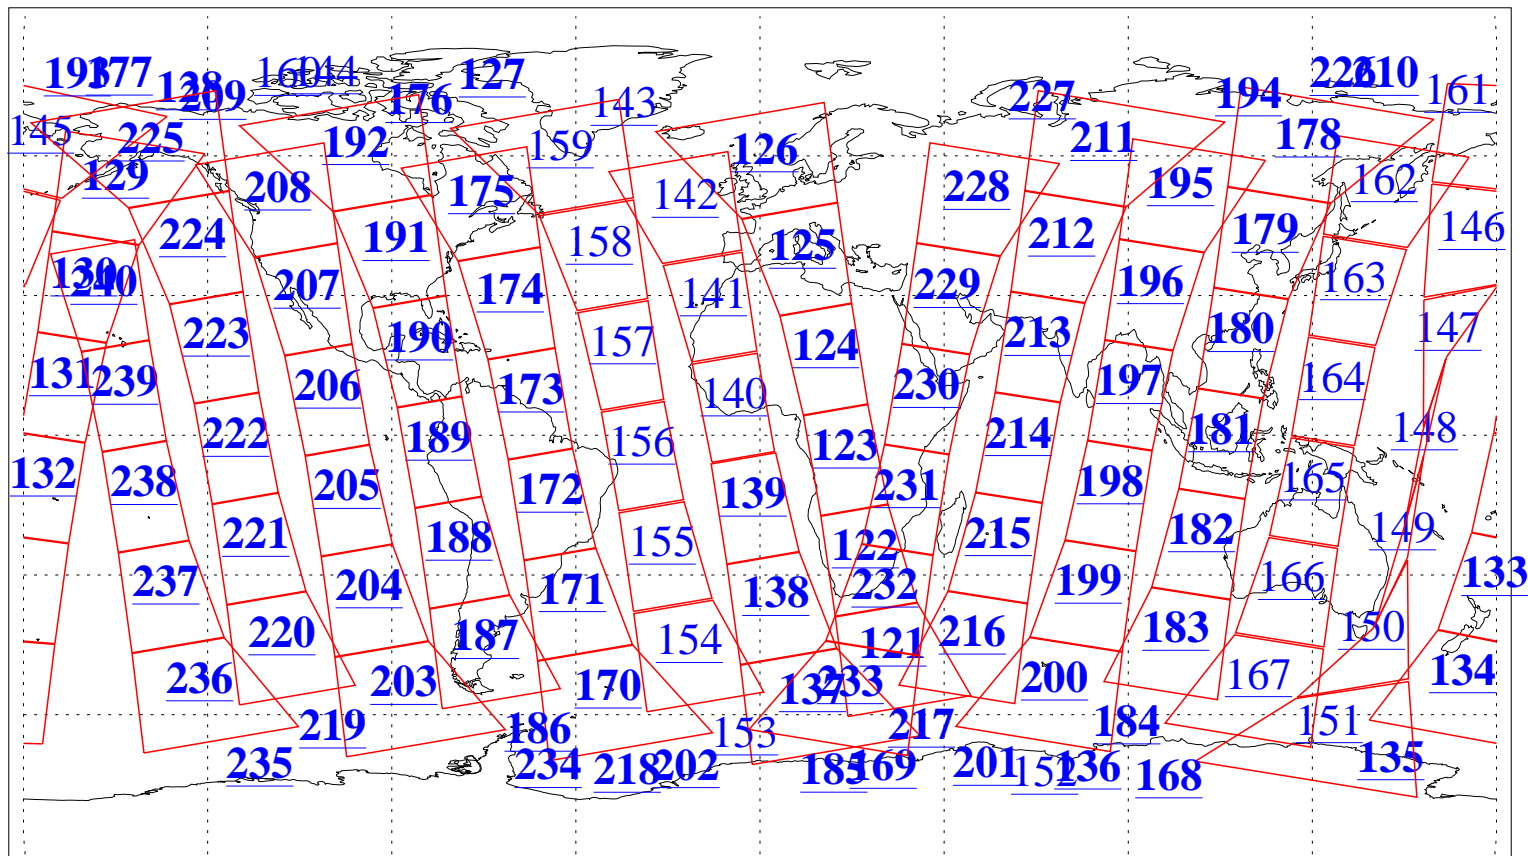

L1B Availability
AMSU Granules: 240
HSB Granules: 0
AIRS Granules: 212

29 Apr 2009
DoY 119
Aqua Day 2552
Granules: 1 to 120

Granules: 121 to 240

Legend: AMSU Available, HSB Available, AIRS Available

L1B Availability
AMSU Granules: 240
HSB Granules: 0
AIRS Granules: 212

29 Apr 2009
DoY 119
Aqua Day 2552

Ascending Granules

Descending Granules

Legend: AMSU Available, HSB Available, AIRS Available

L1B Availability
AMSU Granules: 240
HSB Granules: 0
AIRS Granules: 212

29 Apr 2009
DoY 119
Aqua Day 2552