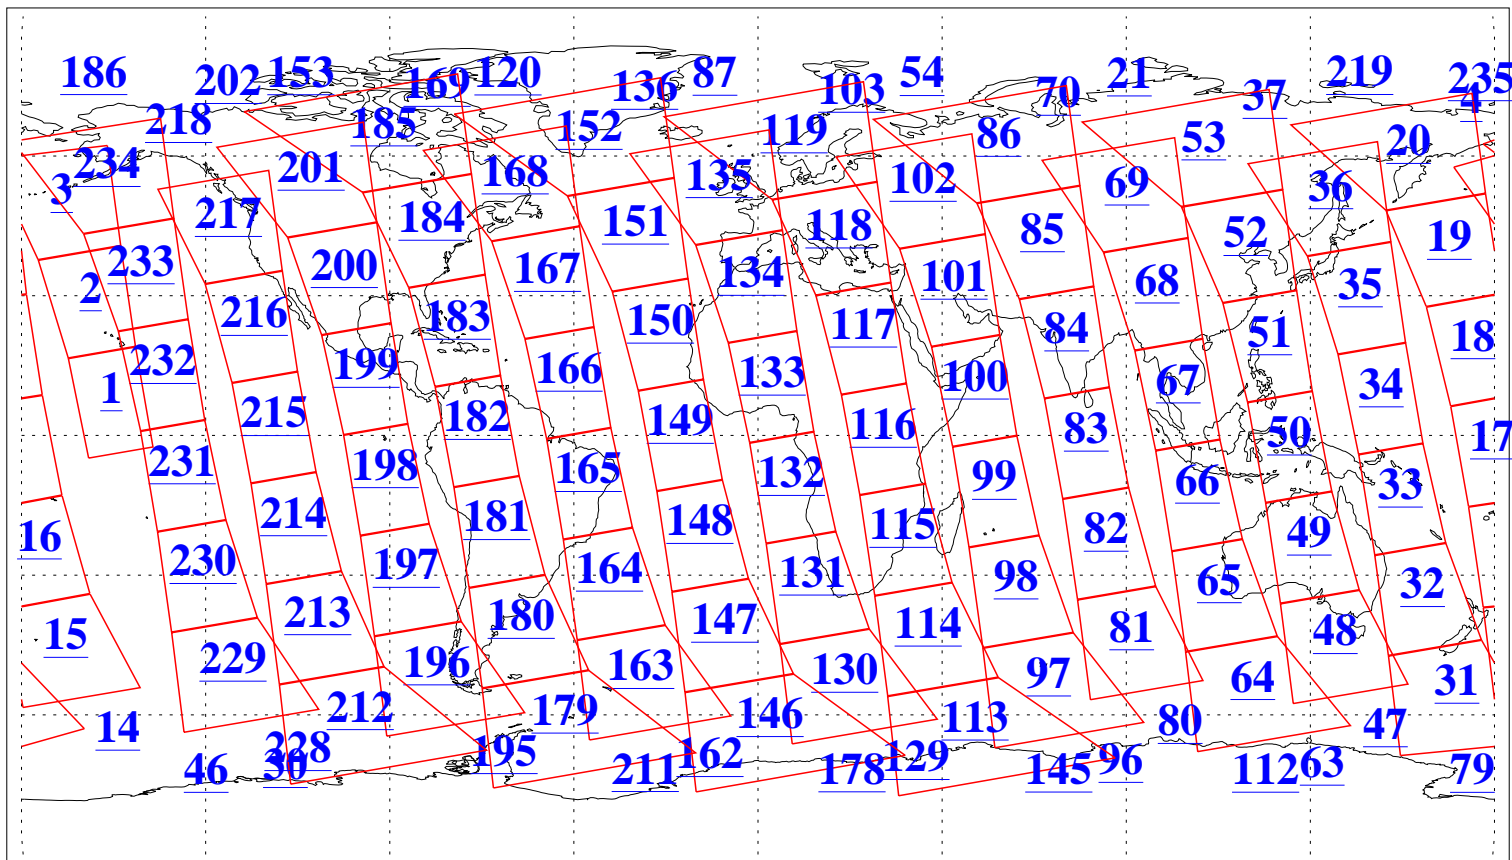

L1B Availability
AMSU Granules: 240
HSB Granules: 0
AIRS Granules: 240

28 Apr 2009
DoY 118
Aqua Day 2551
Granules: 1 to 120

Granules: 121 to 240

Legend: AMSU Available, HSB Available, AIRS Available

L1B Availability
AMSU Granules: 240
HSB Granules: 0
AIRS Granules: 240

28 Apr 2009
DoY 118
Aqua Day 2551

Ascending Granules

Descending Granules

Legend: AMSU Available, HSB Available, AIRS Available

L1B Availability
AMSU Granules: 240
HSB Granules: 0
AIRS Granules: 240

28 Apr 2009
DoY 118
Aqua Day 2551

Northern Hemisphere Granules

Southern Hemisphere Granules

Legend: AMSU Available, HSB Available, AIRS Available