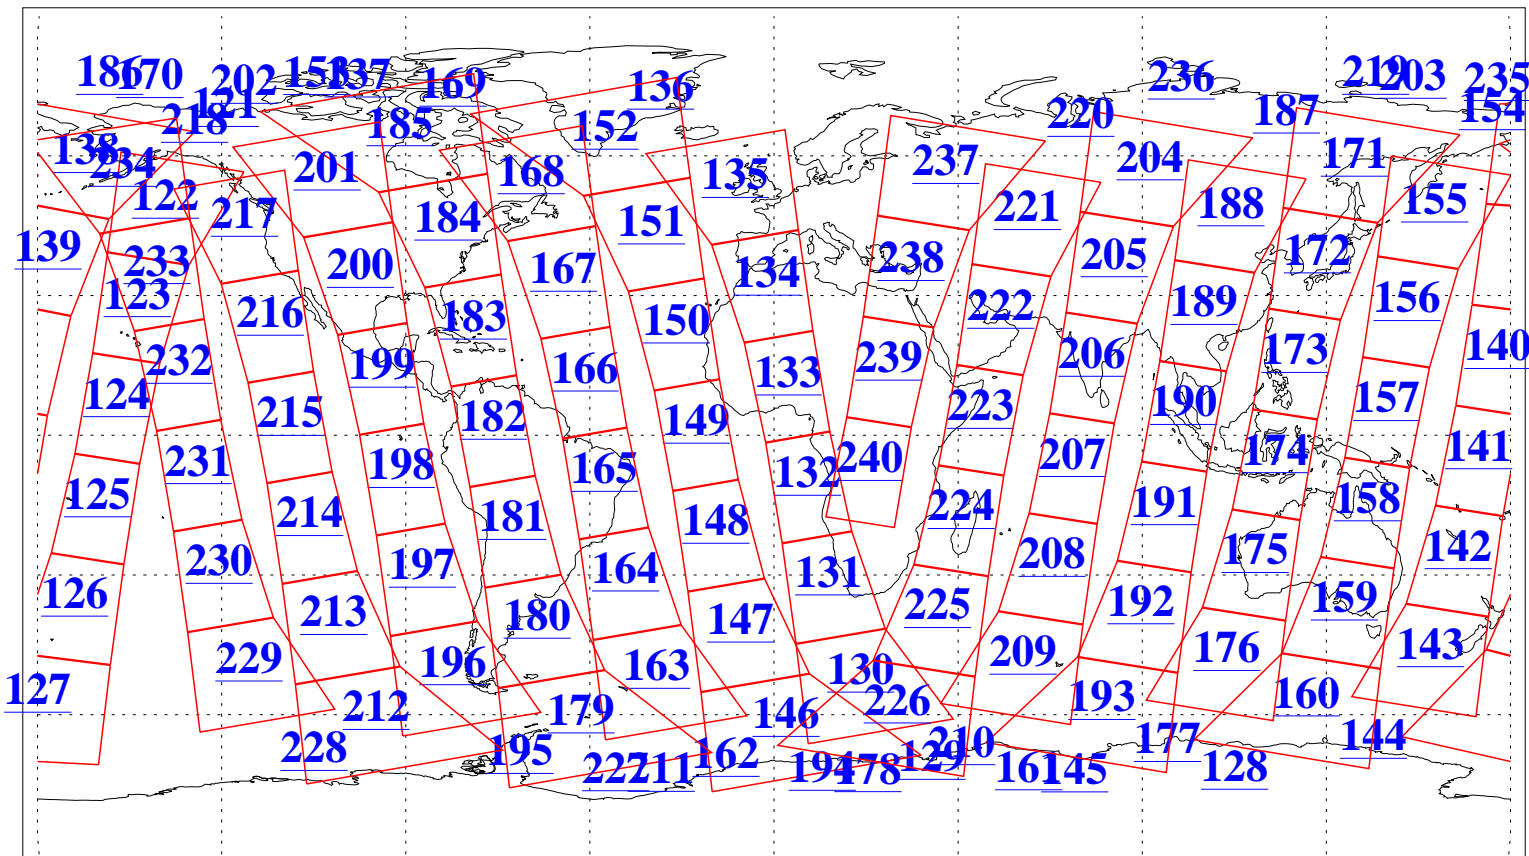

L1B Availability
AMSU Granules: 240
HSB Granules: 0
AIRS Granules: 240

28 Apr 2009
DoY 118
Aqua Day 2551
Granules: 1 to 120

Granules: 121 to 240

Legend: AMSU Available, HSB Available, AIRS Available

L1B Availability
AMSU Granules: 240
HSB Granules: 0
AIRS Granules: 240

28 Apr 2009
DoY 118
Aqua Day 2551

Ascending Granules

Descending Granules

Legend: AMSU Available, HSB Available, AIRS Available

L1B Availability
AMSU Granules: 240
HSB Granules: 0
AIRS Granules: 240

28 Apr 2009
DoY 118
Aqua Day 2551

Northern Hemisphere Granules

Southern Hemisphere Granules

Legend: AMSU Available, HSB Available, AIRS Available