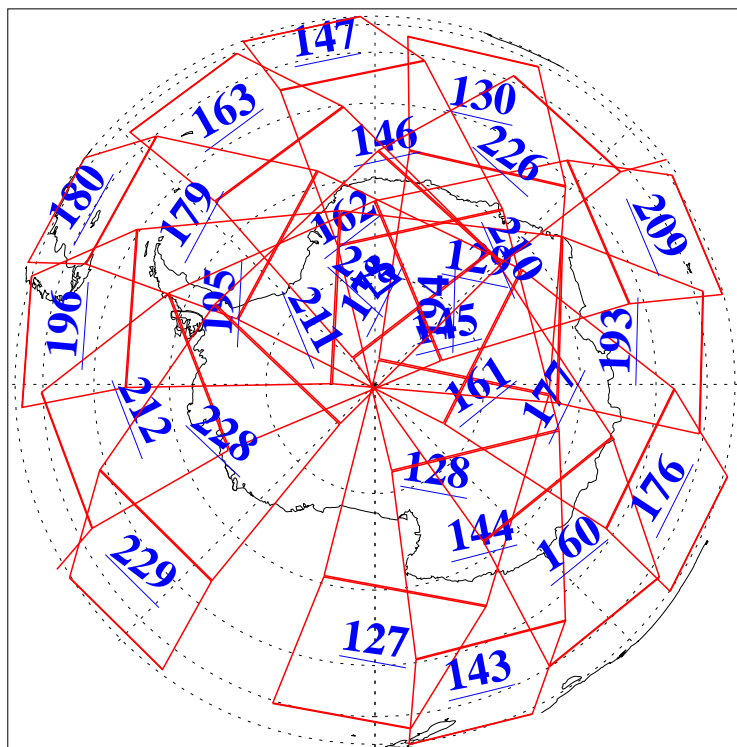

L1B Availability
AMSU Granules: 240
HSB Granules: 0
AIRS Granules: 240

28 Apr 2009
DoY 118
Aqua Day 2551
Granules: 1 to 120

Granules: 121 to 240

Legend: AMSU Available, HSB Available, AIRS Available

L1B Availability
AMSU Granules: 240
HSB Granules: 0
AIRS Granules: 240

28 Apr 2009
DoY 118
Aqua Day 2551

Ascending Granules

Descending Granules

Legend: AMSU Available, HSB Available, AIRS Available

L1B Availability
AMSU Granules: 240
HSB Granules: 0
AIRS Granules: 240

28 Apr 2009
DoY 118
Aqua Day 2551

Northern Hemisphere Granules

Southern Hemisphere Granules

Legend: AMSU Available, HSB Available, AIRS Available