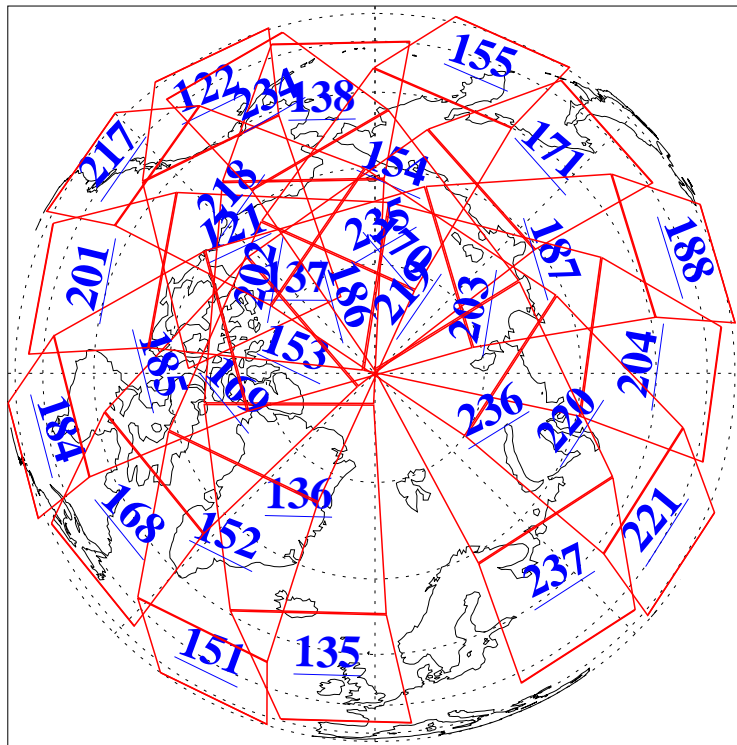

L1B Availability
AMSU Granules: 240
HSB Granules: 0
AIRS Granules: 240

28 Apr 2009
DoY 118
Aqua Day 2551
Granules: 1 to 120

Granules: 121 to 240

Legend: AMSU Available, HSB Available, AIRS Available

L1B Availability
AMSU Granules: 240
HSB Granules: 0
AIRS Granules: 240

28 Apr 2009
DoY 118
Aqua Day 2551

Ascending Granules

Descending Granules

Legend: AMSU Available, HSB Available, AIRS Available

L1B Availability
AMSU Granules: 240
HSB Granules: 0
AIRS Granules: 240

28 Apr 2009
DoY 118
Aqua Day 2551

Northern Hemisphere Granules

Southern Hemisphere Granules

Legend: AMSU Available, HSB Available, AIRS Available