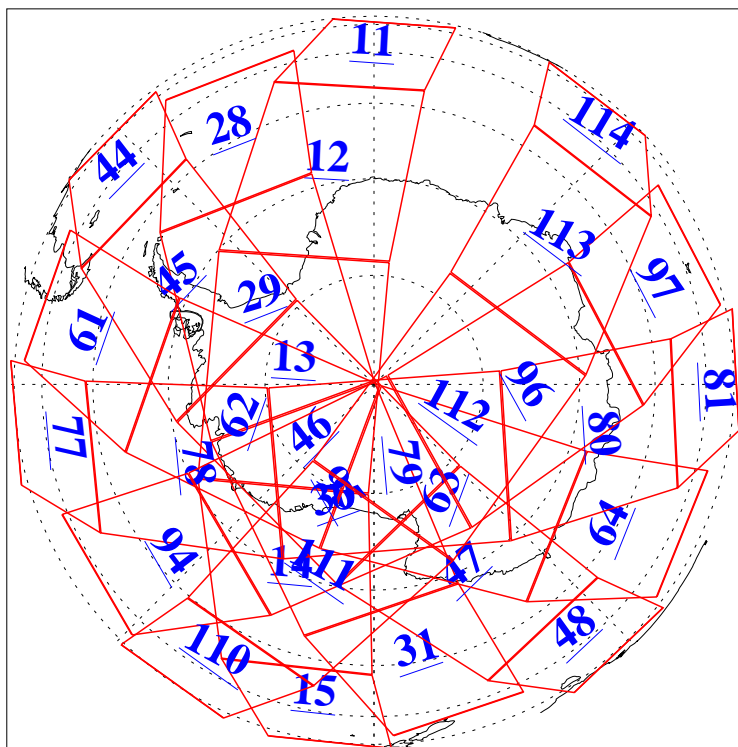

L1B Availability
AMSU Granules: 240
HSB Granules: 0
AIRS Granules: 240

28 Apr 2009
DoY 118
Aqua Day 2551
Granules: 1 to 120

Granules: 121 to 240

Legend: AMSU Available, HSB Available, AIRS Available

L1B Availability
AMSU Granules: 240
HSB Granules: 0
AIRS Granules: 240

28 Apr 2009
DoY 118
Aqua Day 2551

Ascending Granules

Descending Granules

Legend: AMSU Available, HSB Available, AIRS Available

L1B Availability
AMSU Granules: 240
HSB Granules: 0
AIRS Granules: 240

28 Apr 2009
DoY 118
Aqua Day 2551

Northern Hemisphere Granules

Southern Hemisphere Granules

Legend: AMSU Available, HSB Available, AIRS Available