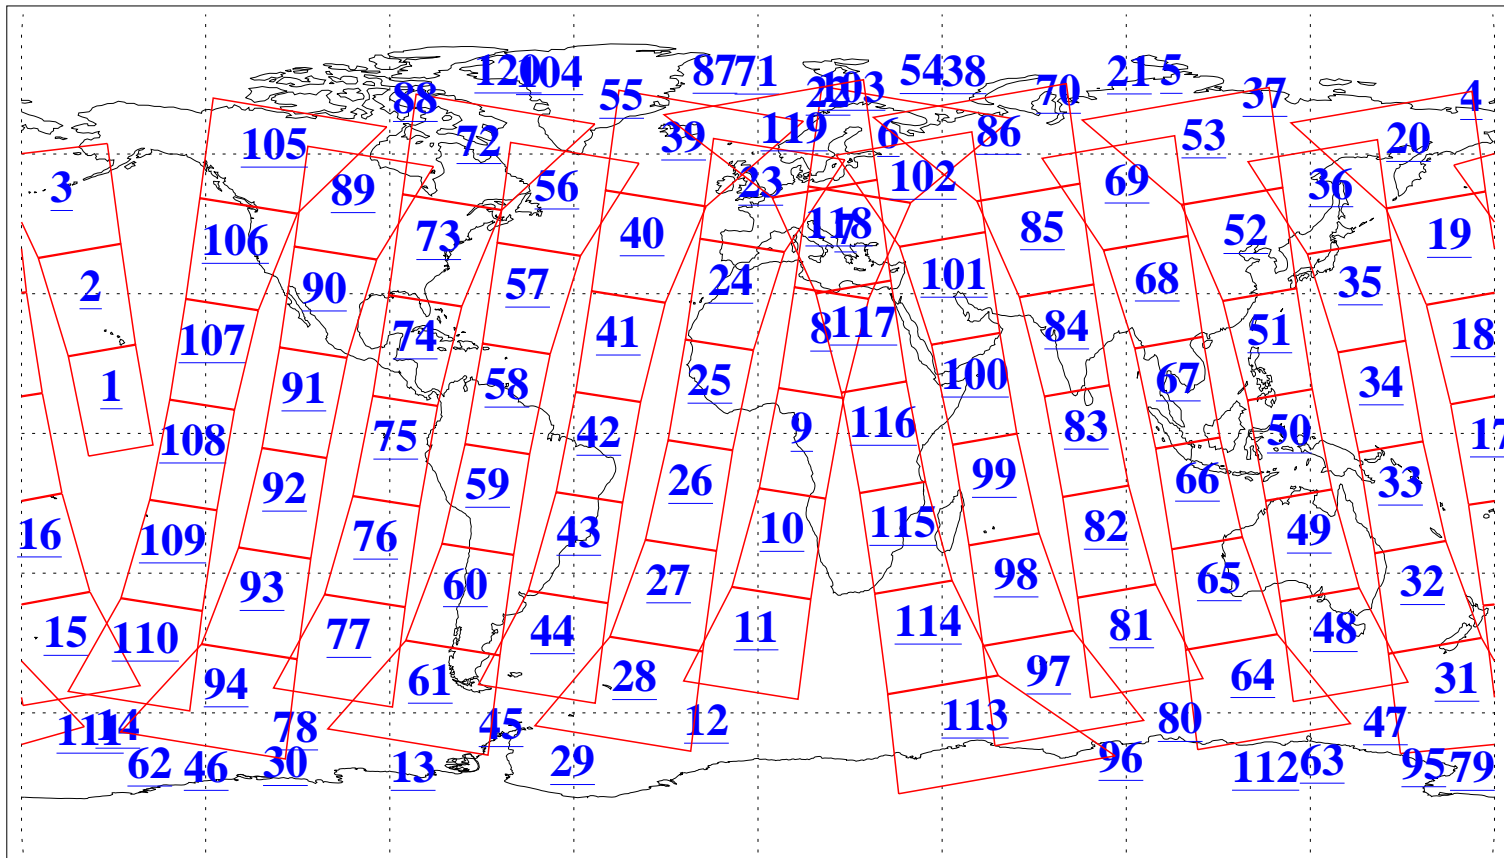

L1B Availability
AMSU Granules: 240
HSB Granules: 0
AIRS Granules: 240

28 Apr 2009
DoY 118
Aqua Day 2551
Granules: 1 to 120

Granules: 121 to 240

Legend: AMSU Available, HSB Available, AIRS Available

L1B Availability
AMSU Granules: 240
HSB Granules: 0
AIRS Granules: 240

28 Apr 2009
DoY 118
Aqua Day 2551

Ascending Granules

Descending Granules

Legend: AMSU Available, HSB Available, AIRS Available

L1B Availability
AMSU Granules: 240
HSB Granules: 0
AIRS Granules: 240

28 Apr 2009
DoY 118
Aqua Day 2551

Northern Hemisphere Granules

Southern Hemisphere Granules

Legend: AMSU Available, HSB Available, AIRS Available