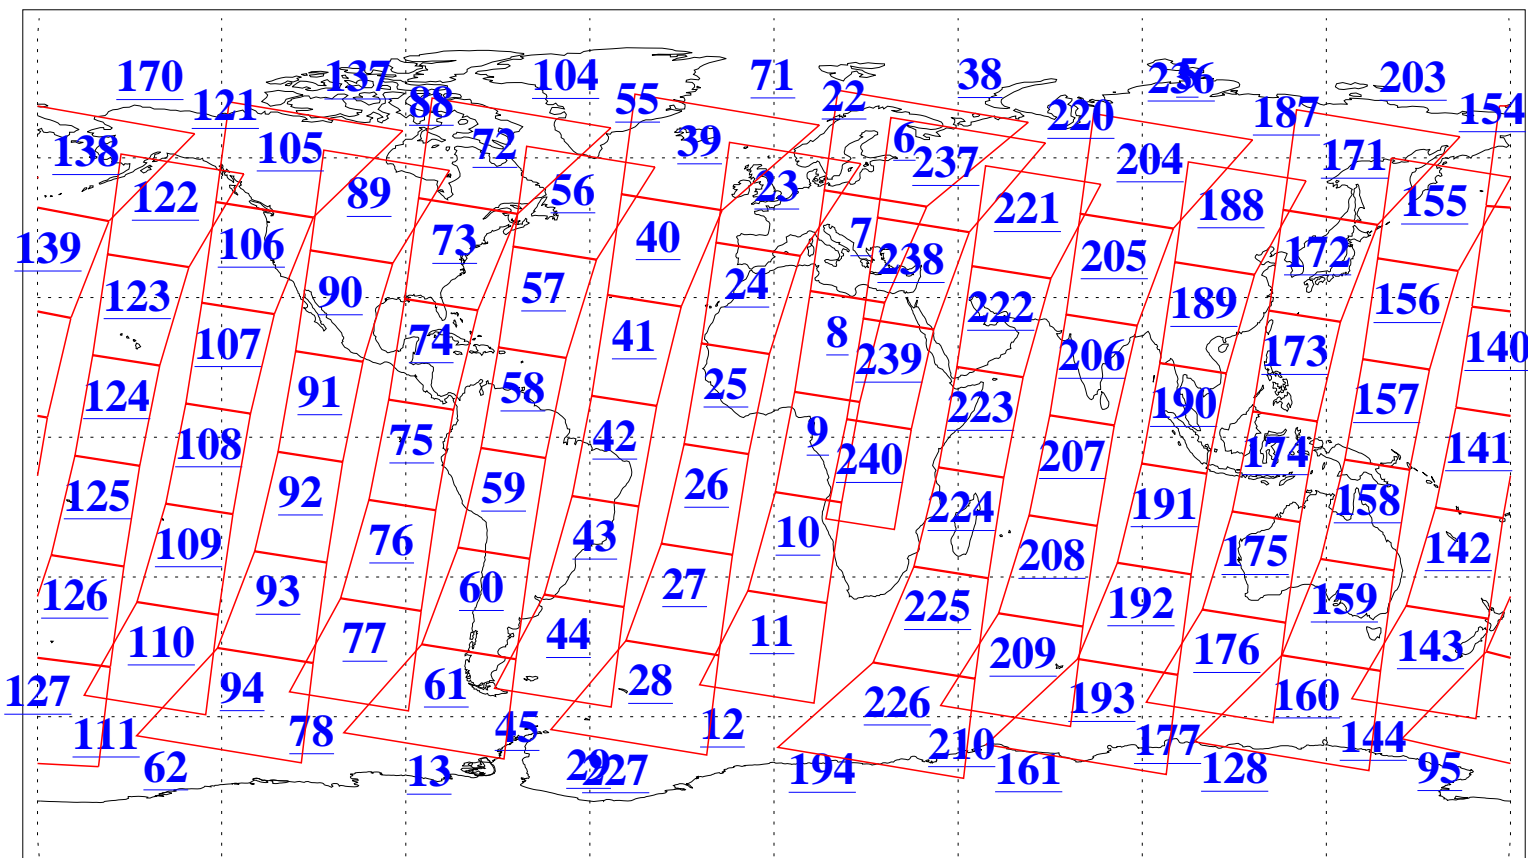

L1B Availability
AMSU Granules: 240
HSB Granules: 0
AIRS Granules: 240

28 Apr 2009
DoY 118
Aqua Day 2551
Granules: 1 to 120

Granules: 121 to 240

Legend: AMSU Available, HSB Available, AIRS Available

L1B Availability
AMSU Granules: 240
HSB Granules: 0
AIRS Granules: 240

28 Apr 2009
DoY 118
Aqua Day 2551

Ascending Granules

Descending Granules

Legend: AMSU Available, HSB Available, AIRS Available

L1B Availability
AMSU Granules: 240
HSB Granules: 0
AIRS Granules: 240

28 Apr 2009
DoY 118
Aqua Day 2551

Northern Hemisphere Granules

Southern Hemisphere Granules

Legend: AMSU Available, HSB Available, AIRS Available