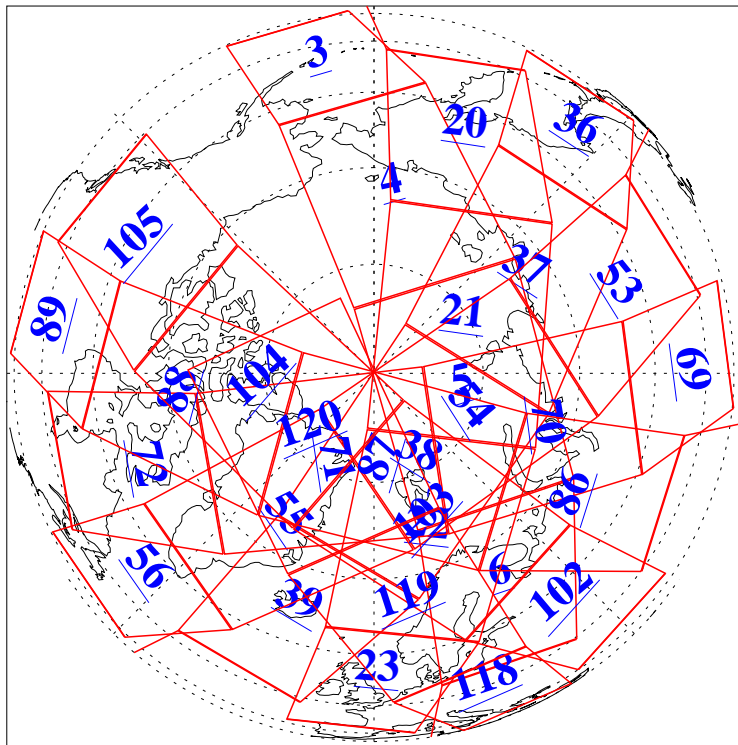

L1B Availability
AMSU Granules: 240
HSB Granules: 0
AIRS Granules: 240

28 Apr 2009
DoY 118
Aqua Day 2551
Granules: 1 to 120

Granules: 121 to 240

Legend: AMSU Available, HSB Available, AIRS Available

L1B Availability
AMSU Granules: 240
HSB Granules: 0
AIRS Granules: 240

28 Apr 2009
DoY 118
Aqua Day 2551

Ascending Granules

Descending Granules

Legend: AMSU Available, HSB Available, AIRS Available

L1B Availability
AMSU Granules: 240
HSB Granules: 0
AIRS Granules: 240

28 Apr 2009
DoY 118
Aqua Day 2551

Northern Hemisphere Granules

Southern Hemisphere Granules

Legend: AMSU Available, HSB Available, AIRS Available