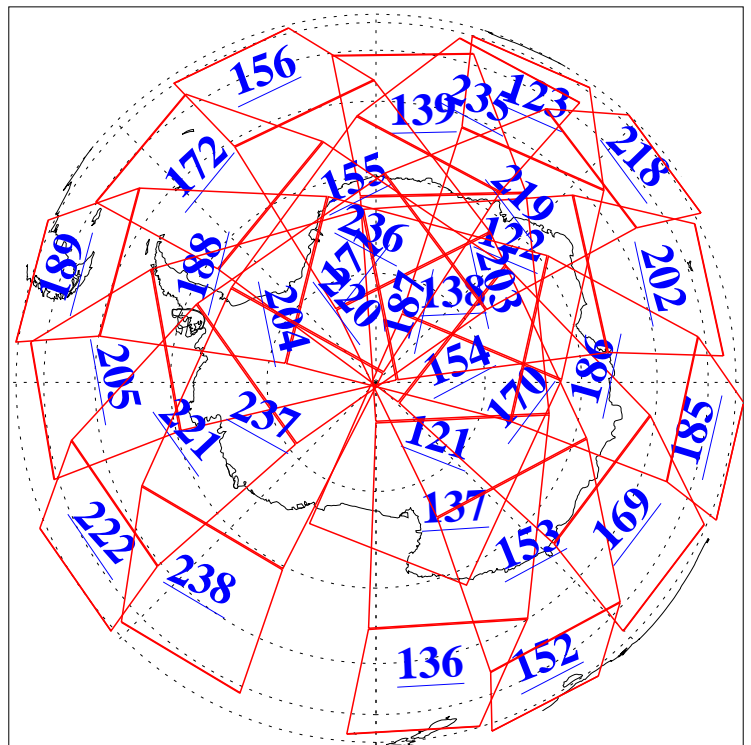

L1B Availability
AMSU Granules: 240
HSB Granules: 0
AIRS Granules: 240

27 Apr 2009
DoY 117
Aqua Day 2550
Granules: 1 to 120

Granules: 121 to 240

Legend: AMSU Available, HSB Available, AIRS Available

L1B Availability
AMSU Granules: 240
HSB Granules: 0
AIRS Granules: 240

27 Apr 2009
DoY 117
Aqua Day 2550
Ascending Granules

Descending Granules

Legend: AMSU Available, HSB Available, AIRS Available

L1B Availability
 AMSU Granules: 240
 HSB Granules: 0
 AIRS Granules: 240

27 Apr 2009
 DoY 117
 Aqua Day 2550

Northern Hemisphere Granules

Southern Hemisphere Granules

Legend: AMSU Available, HSB Available, AIRS Available