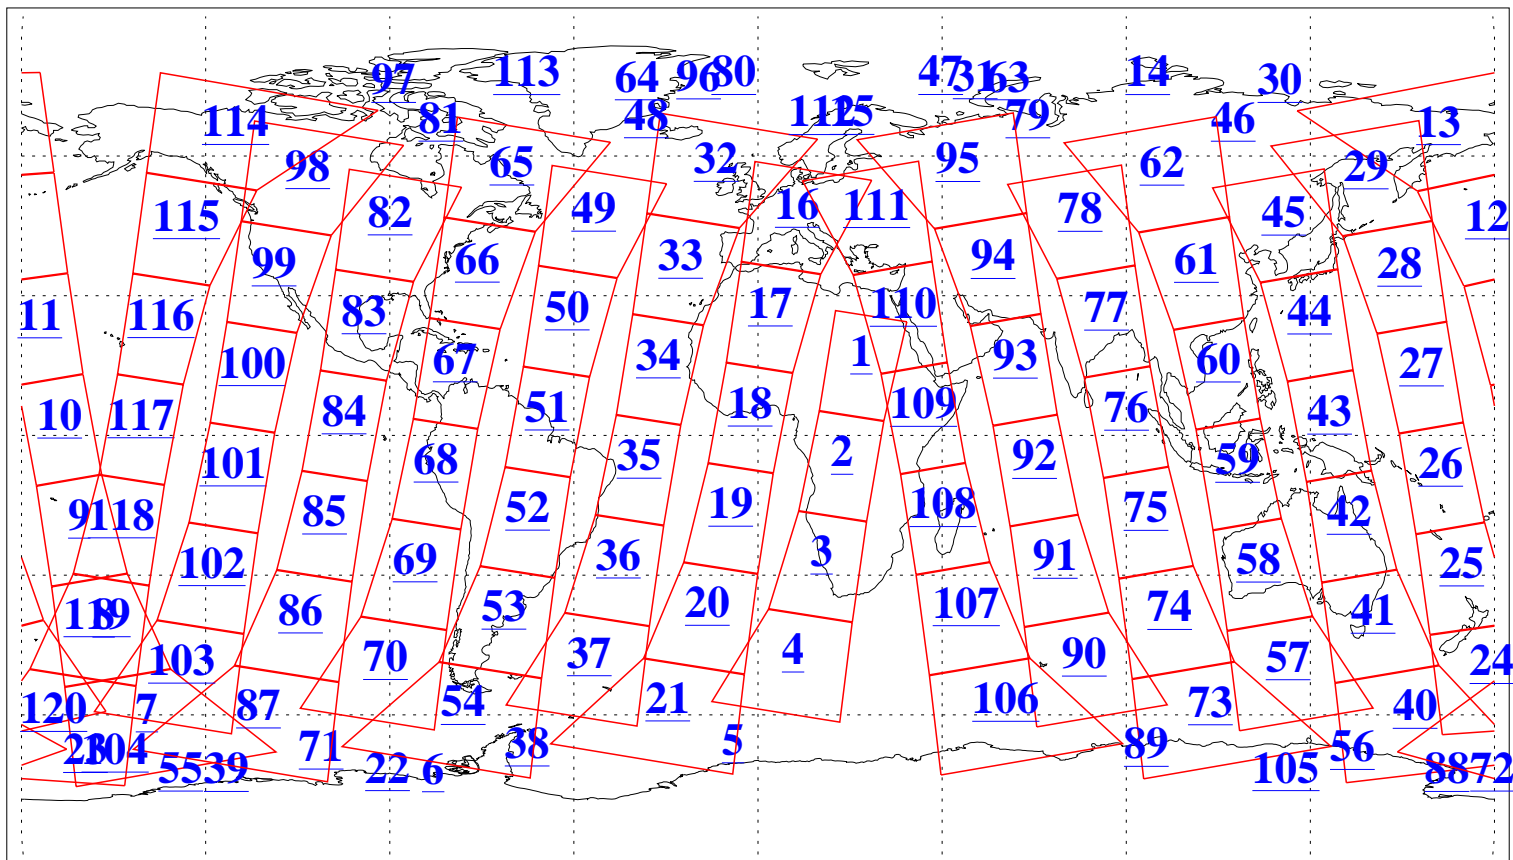

L1B Availability
AMSU Granules: 240
HSB Granules: 0
AIRS Granules: 240

27 Apr 2009
DoY 117
Aqua Day 2550
Granules: 1 to 120

Granules: 121 to 240

Legend: AMSU Available, HSB Available, AIRS Available

L1B Availability
AMSU Granules: 240
HSB Granules: 0
AIRS Granules: 240

27 Apr 2009
DoY 117
Aqua Day 2550
Ascending Granules

Descending Granules

Legend: AMSU Available, HSB Available, AIRS Available

L1B Availability
 AMSU Granules: 240
 HSB Granules: 0
 AIRS Granules: 240

27 Apr 2009
 DoY 117
 Aqua Day 2550

Northern Hemisphere Granules

Southern Hemisphere Granules

Legend: AMSU Available, HSB Available, AIRS Available