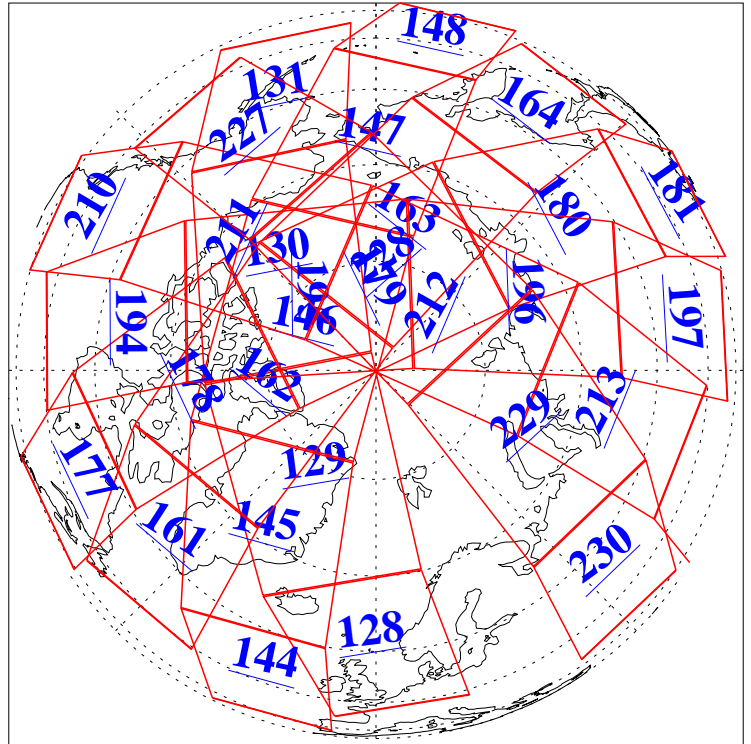

L1B Availability
AMSU Granules: 240
HSB Granules: 0
AIRS Granules: 240

27 Apr 2009
DoY 117
Aqua Day 2550
Granules: 1 to 120

Granules: 121 to 240

Legend: AMSU Available, HSB Available, AIRS Available

L1B Availability
AMSU Granules: 240
HSB Granules: 0
AIRS Granules: 240

27 Apr 2009
DoY 117
Aqua Day 2550
Ascending Granules

Descending Granules

Legend: AMSU Available, HSB Available, AIRS Available

L1B Availability
 AMSU Granules: 240
 HSB Granules: 0
 AIRS Granules: 240

27 Apr 2009
 DoY 117
 Aqua Day 2550

Northern Hemisphere Granules

Southern Hemisphere Granules

Legend: AMSU Available, HSB Available, AIRS Available