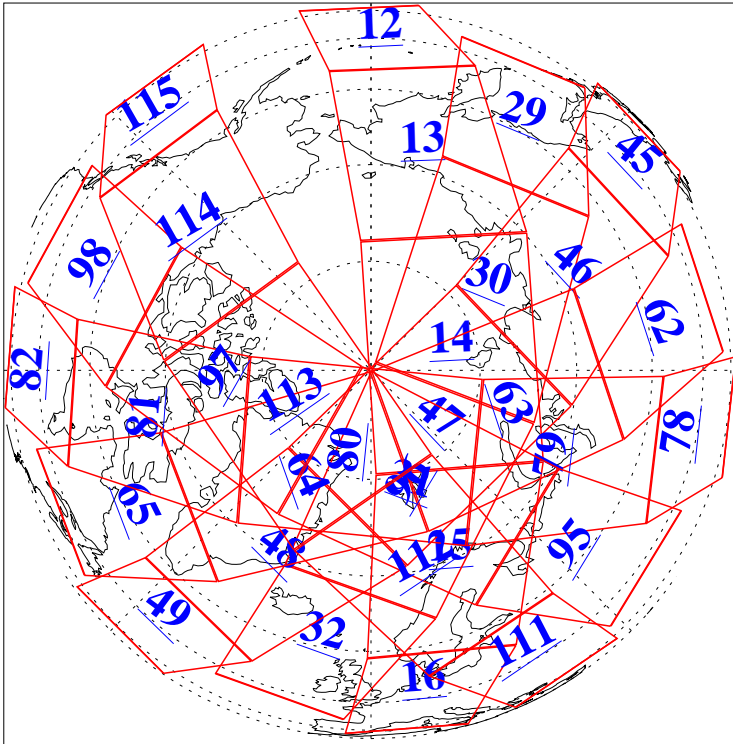

L1B Availability
AMSU Granules: 240
HSB Granules: 0
AIRS Granules: 240

27 Apr 2009
DoY 117
Aqua Day 2550
Granules: 1 to 120

Granules: 121 to 240

Legend: AMSU Available, HSB Available, AIRS Available

L1B Availability
AMSU Granules: 240
HSB Granules: 0
AIRS Granules: 240

27 Apr 2009
DoY 117
Aqua Day 2550
Ascending Granules

Descending Granules

Legend: AMSU Available, HSB Available, AIRS Available

L1B Availability
 AMSU Granules: 240
 HSB Granules: 0
 AIRS Granules: 240

27 Apr 2009
 DoY 117
 Aqua Day 2550

Northern Hemisphere Granules

Southern Hemisphere Granules

Legend: AMSU Available, HSB Available, AIRS Available