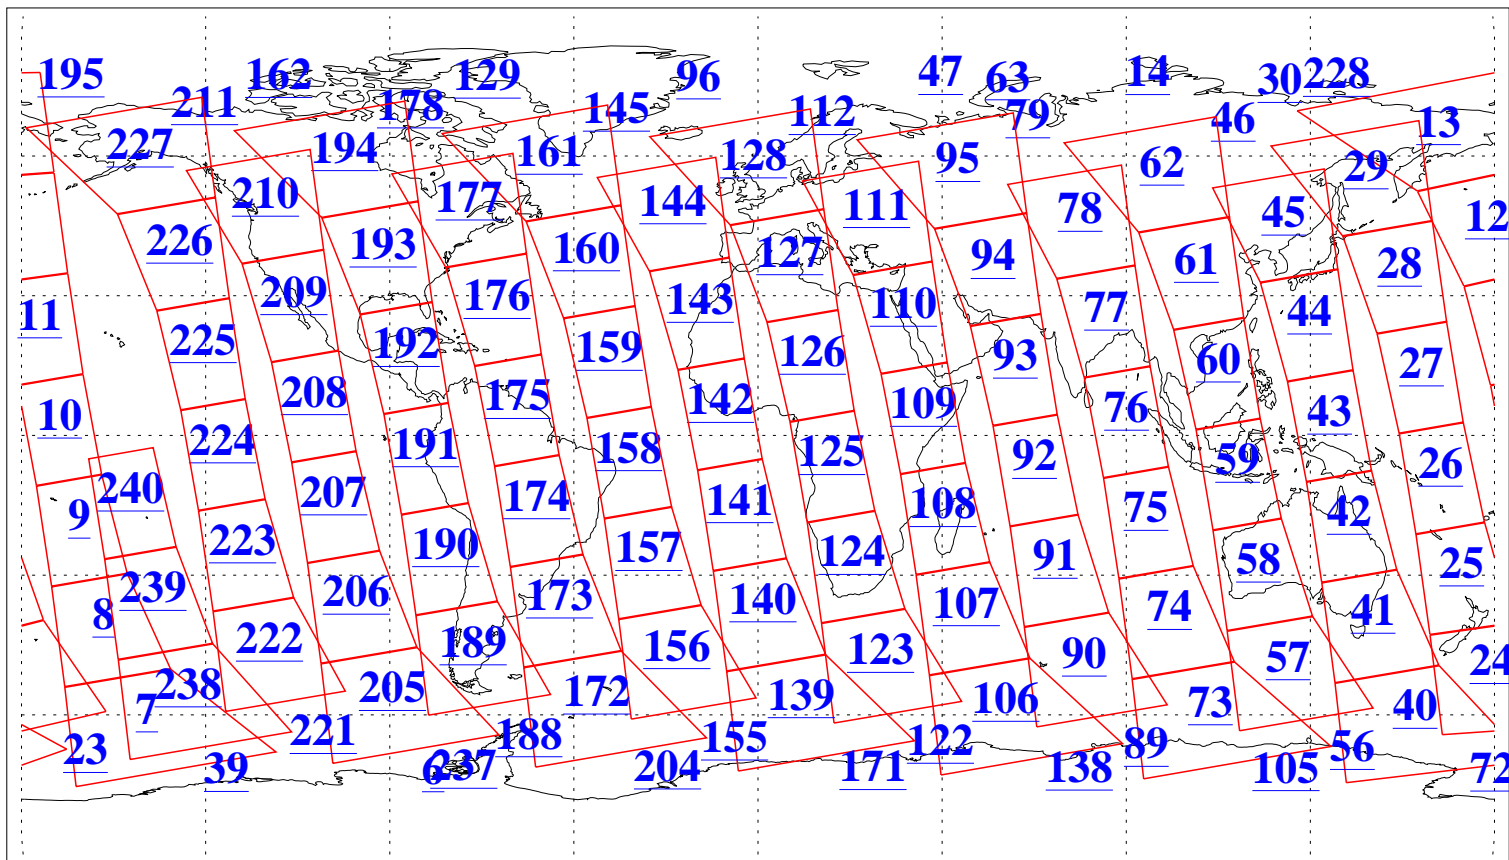

L1B Availability
AMSU Granules: 240
HSB Granules: 0
AIRS Granules: 240

27 Apr 2009
DoY 117
Aqua Day 2550
Granules: 1 to 120

Granules: 121 to 240

Legend: AMSU Available, HSB Available, AIRS Available

L1B Availability
AMSU Granules: 240
HSB Granules: 0
AIRS Granules: 240

27 Apr 2009
DoY 117
Aqua Day 2550
Ascending Granules

Descending Granules

Legend: AMSU Available, HSB Available, AIRS Available

L1B Availability
 AMSU Granules: 240
 HSB Granules: 0
 AIRS Granules: 240

27 Apr 2009
 DoY 117
 Aqua Day 2550

Northern Hemisphere Granules

Southern Hemisphere Granules

Legend: AMSU Available, HSB Available, AIRS Available