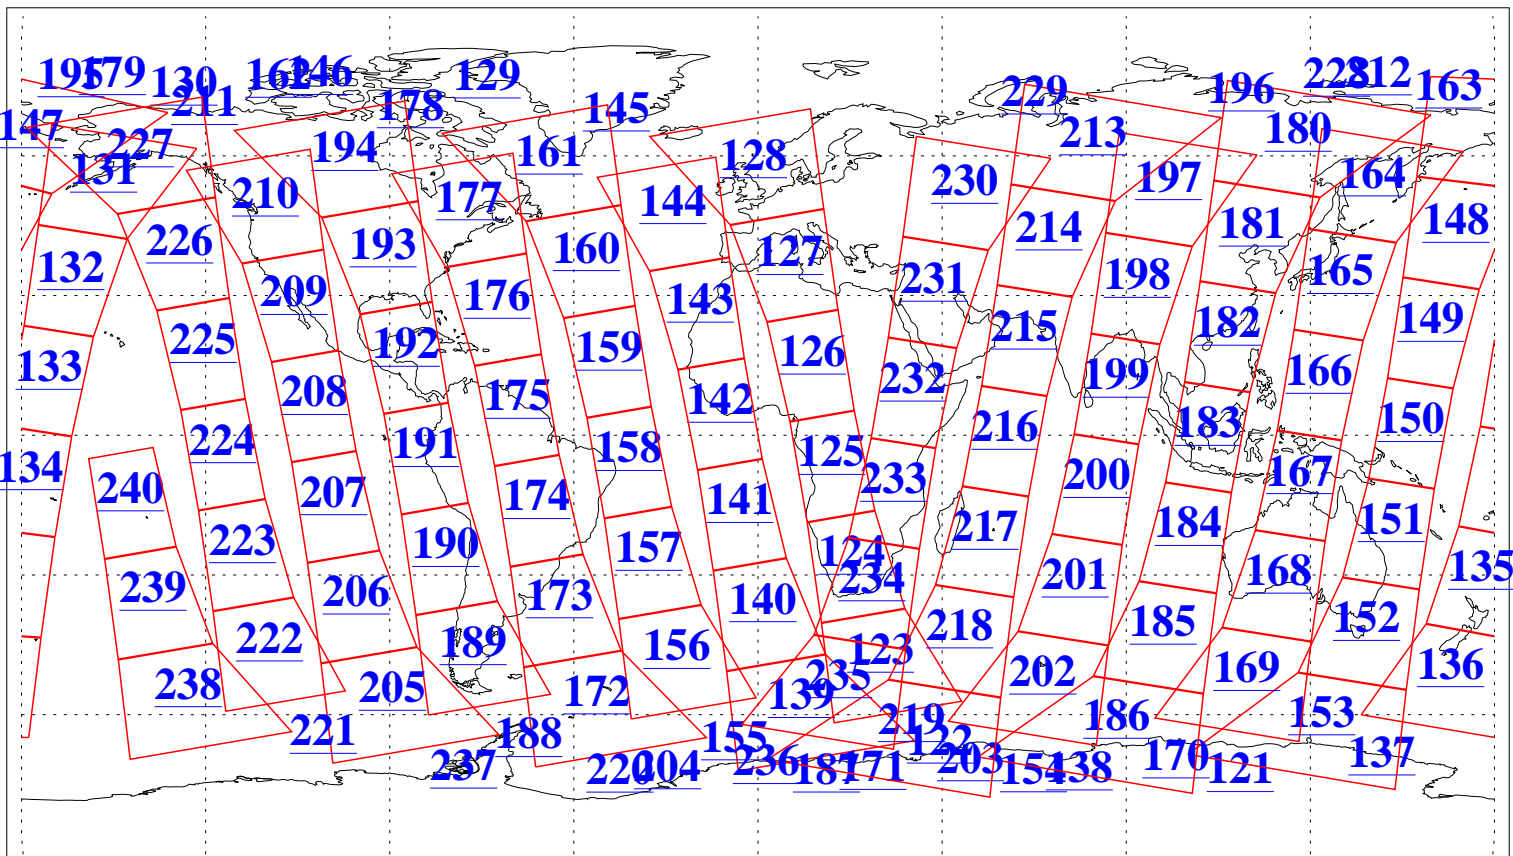

L1B Availability
AMSU Granules: 240
HSB Granules: 0
AIRS Granules: 240

27 Apr 2009
DoY 117
Aqua Day 2550
Granules: 1 to 120

Granules: 121 to 240

Legend: AMSU Available, HSB Available, AIRS Available

L1B Availability
AMSU Granules: 240
HSB Granules: 0
AIRS Granules: 240

27 Apr 2009
DoY 117
Aqua Day 2550
Ascending Granules

Descending Granules

Legend: AMSU Available, HSB Available, AIRS Available

L1B Availability
 AMSU Granules: 240
 HSB Granules: 0
 AIRS Granules: 240

27 Apr 2009
 DoY 117
 Aqua Day 2550