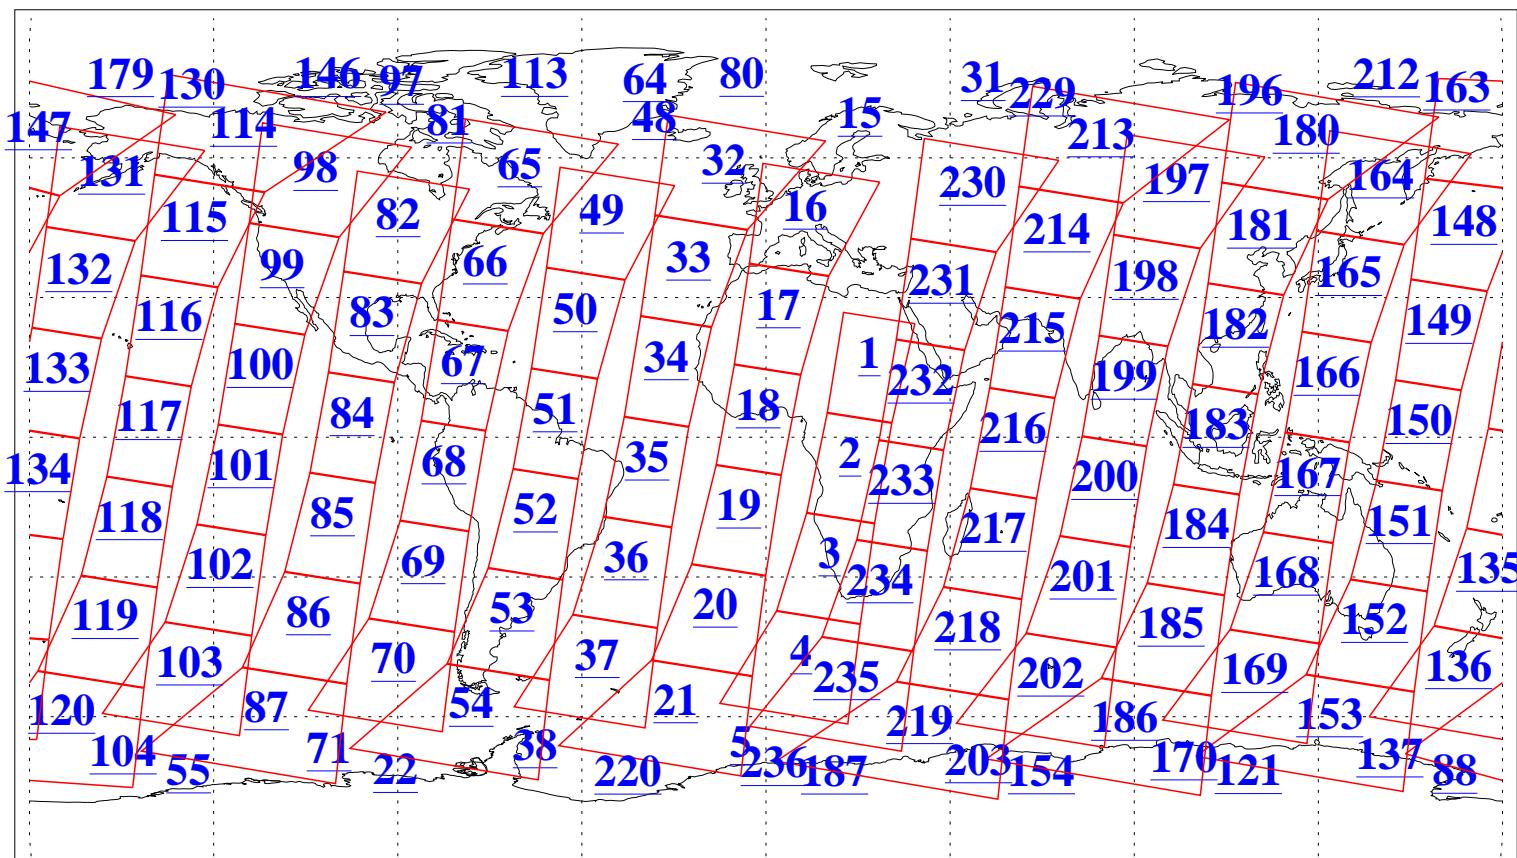

L1B Availability
AMSU Granules: 240
HSB Granules: 0
AIRS Granules: 240

27 Apr 2009
DoY 117
Aqua Day 2550
Granules: 1 to 120

Granules: 121 to 240

Legend: AMSU Available, HSB Available, AIRS Available

L1B Availability
AMSU Granules: 240
HSB Granules: 0
AIRS Granules: 240

27 Apr 2009
DoY 117
Aqua Day 2550
Ascending Granules

Descending Granules

Legend: AMSU Available, HSB Available, AIRS Available

L1B Availability
 AMSU Granules: 240
 HSB Granules: 0
 AIRS Granules: 240

27 Apr 2009
 DoY 117
 Aqua Day 2550

Northern Hemisphere Granules

Southern Hemisphere Granules

Legend: AMSU Available, HSB Available, AIRS Available