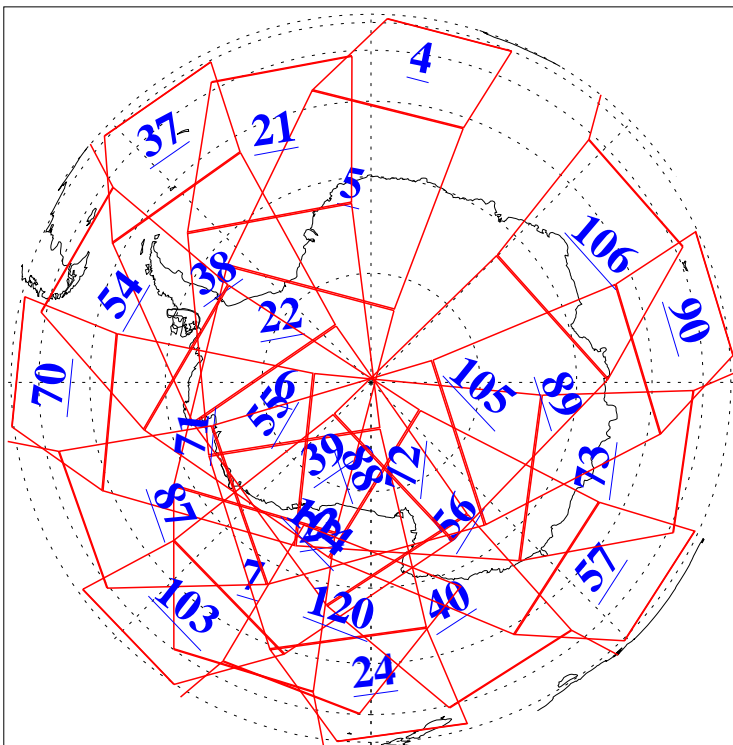

L1B Availability
AMSU Granules: 240
HSB Granules: 0
AIRS Granules: 240

27 Apr 2009
DoY 117
Aqua Day 2550
Granules: 1 to 120

Granules: 121 to 240

Legend: AMSU Available, HSB Available, AIRS Available

L1B Availability
AMSU Granules: 240
HSB Granules: 0
AIRS Granules: 240

27 Apr 2009
DoY 117
Aqua Day 2550
Ascending Granules

Descending Granules

Legend: AMSU Available, HSB Available, AIRS Available

L1B Availability
 AMSU Granules: 240
 HSB Granules: 0
 AIRS Granules: 240

27 Apr 2009
 DoY 117
 Aqua Day 2550

Northern Hemisphere Granules

Southern Hemisphere Granules

Legend: AMSU Available, HSB Available, AIRS Available