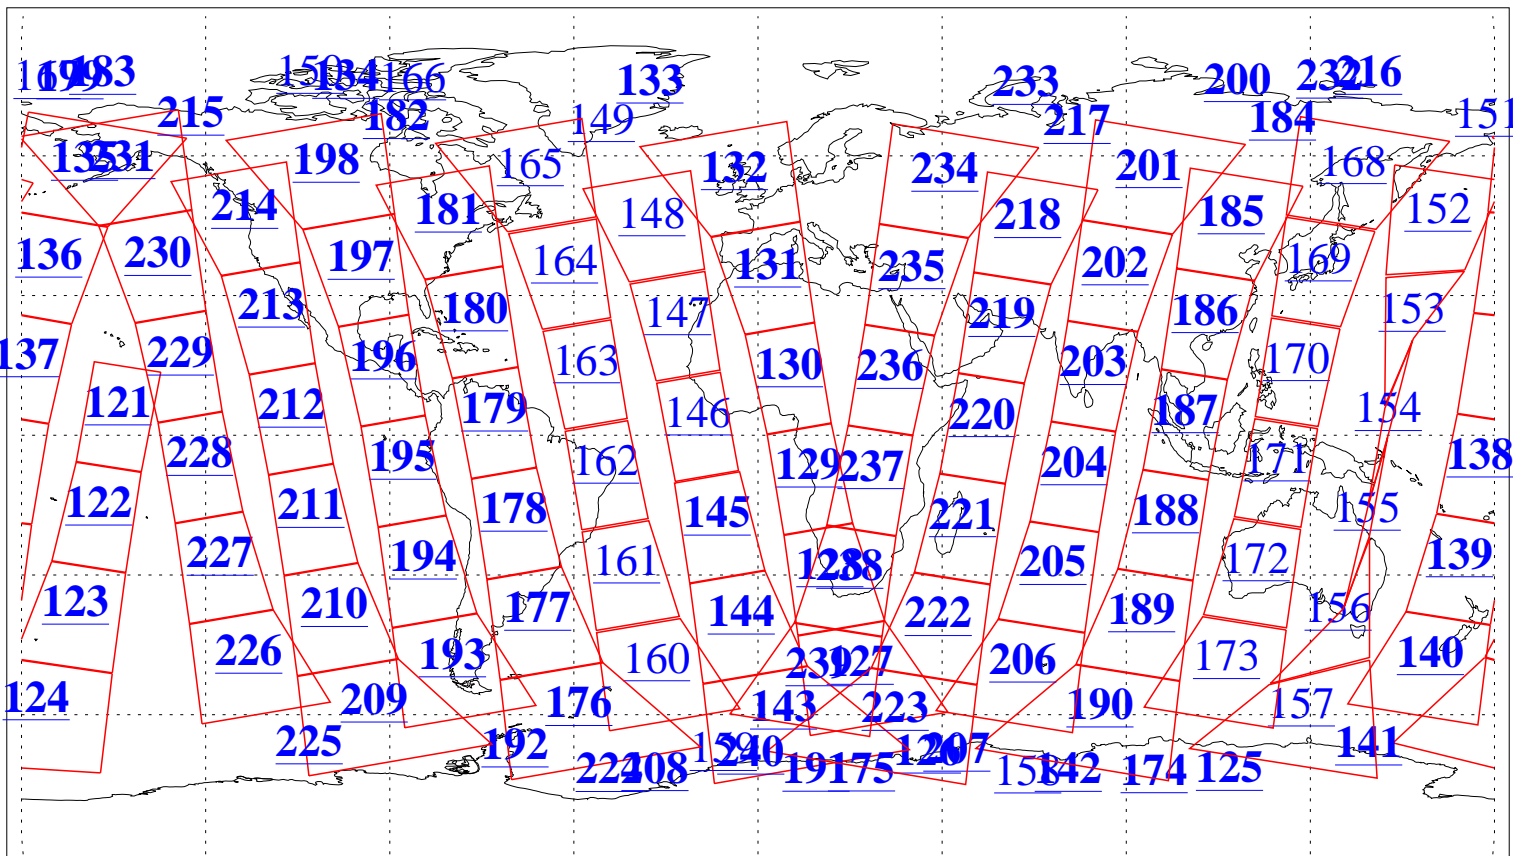

L1B Availability
AMSU Granules: 240
HSB Granules: 0
AIRS Granules: 212

23 Apr 2009
DoY 113
Aqua Day 2546
Granules: 1 to 120

Granules: 121 to 240

Legend: AMSU Available, HSB Available, AIRS Available

L1B Availability
AMSU Granules: 240
HSB Granules: 0
AIRS Granules: 212

23 Apr 2009
DoY 113
Aqua Day 2546

Ascending Granules

Descending Granules

Legend: AMSU Available, HSB Available, AIRS Available

L1B Availability
 AMSU Granules: 240
 HSB Granules: 0
 AIRS Granules: 212

23 Apr 2009
 DoY 113
 Aqua Day 2546

Northern Hemisphere Granules

Southern Hemisphere Granules

Legend: AMSU Available, *HSB Available*, **AIRS Available**