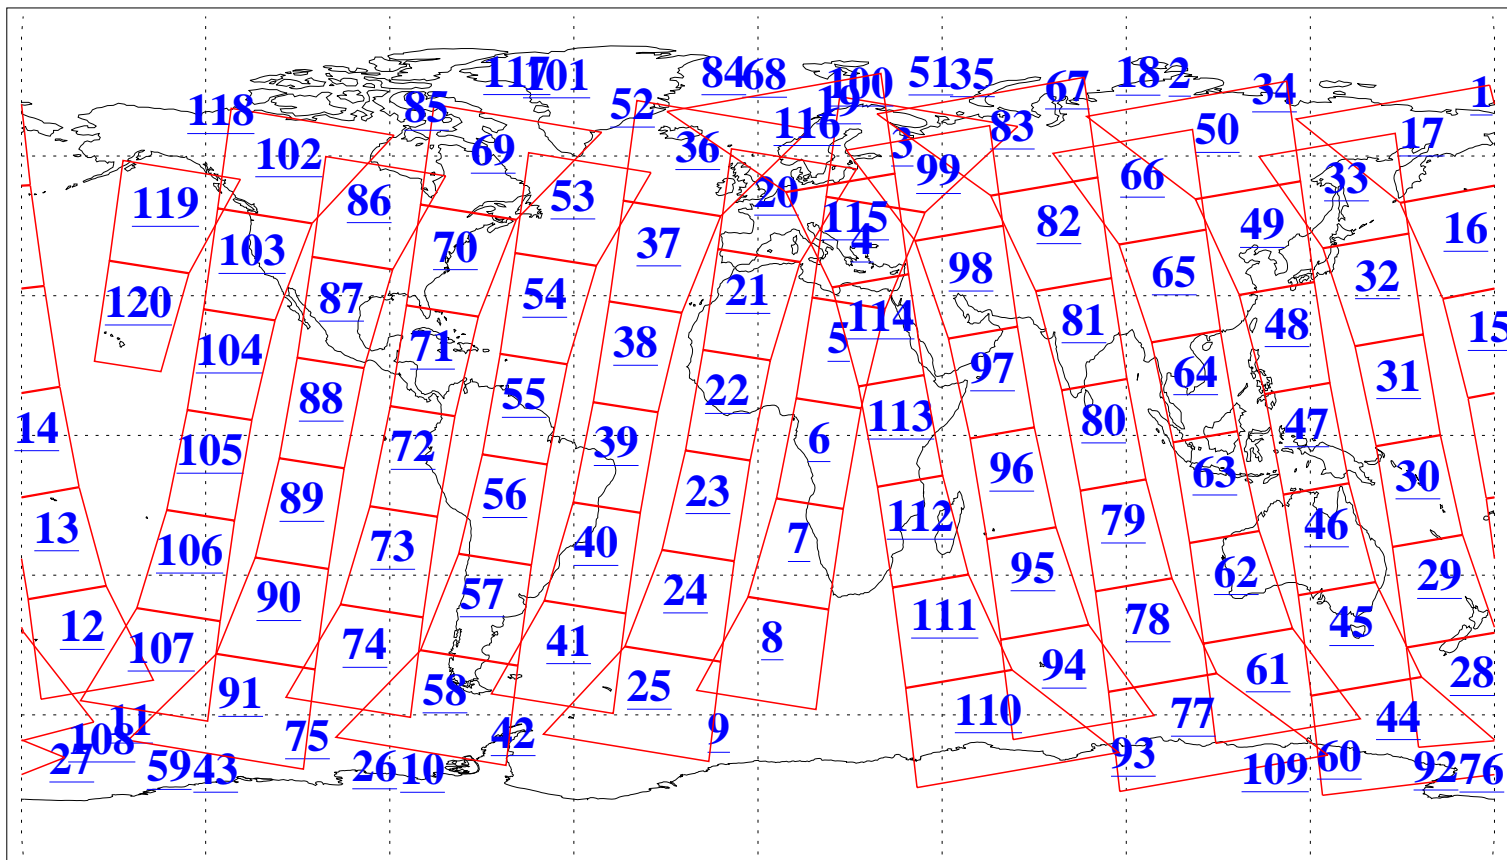

L1B Availability
AMSU Granules: 240
HSB Granules: 0
AIRS Granules: 212

23 Apr 2009
DoY 113
Aqua Day 2546
Granules: 1 to 120

Granules: 121 to 240

Legend: AMSU Available, HSB Available, AIRS Available

L1B Availability
AMSU Granules: 240
HSB Granules: 0
AIRS Granules: 212

23 Apr 2009
DoY 113
Aqua Day 2546

Ascending Granules

Descending Granules

Legend: AMSU Available, HSB Available, AIRS Available

L1B Availability
 AMSU Granules: 240
 HSB Granules: 0
 AIRS Granules: 212

23 Apr 2009
 DoY 113
 Aqua Day 2546

Northern Hemisphere Granules

Southern Hemisphere Granules

Legend: AMSU Available, *HSB Available*, **AIRS Available**