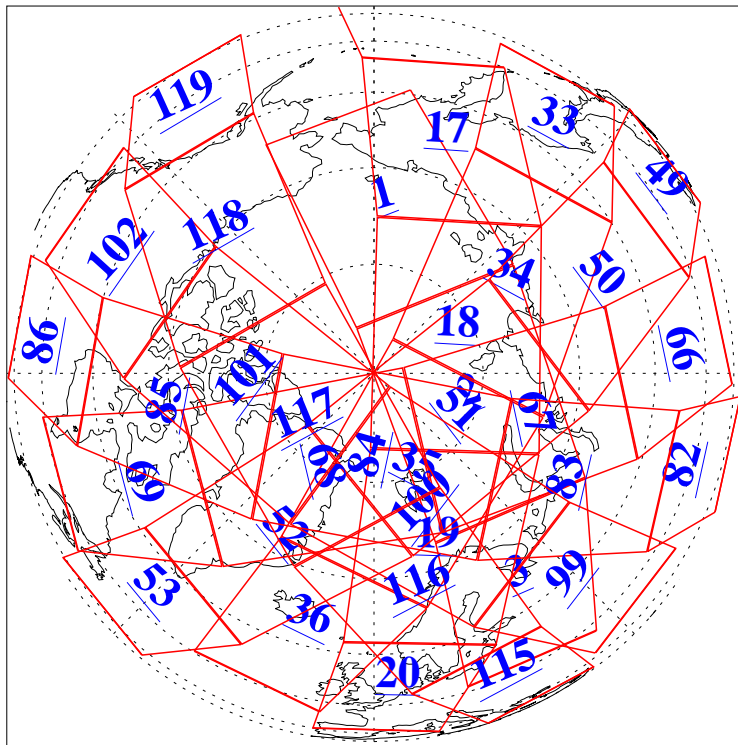

L1B Availability
AMSU Granules: 240
HSB Granules: 0
AIRS Granules: 212

23 Apr 2009
DoY 113
Aqua Day 2546
Granules: 1 to 120

Granules: 121 to 240

Legend: AMSU Available, HSB Available, AIRS Available

L1B Availability
AMSU Granules: 240
HSB Granules: 0
AIRS Granules: 212

23 Apr 2009
DoY 113
Aqua Day 2546

Ascending Granules

Descending Granules

Legend: AMSU Available, HSB Available, AIRS Available

L1B Availability
 AMSU Granules: 240
 HSB Granules: 0
 AIRS Granules: 212

23 Apr 2009
 DoY 113
 Aqua Day 2546

Northern Hemisphere Granules

Southern Hemisphere Granules

Legend: AMSU Available, *HSB Available*, **AIRS Available**