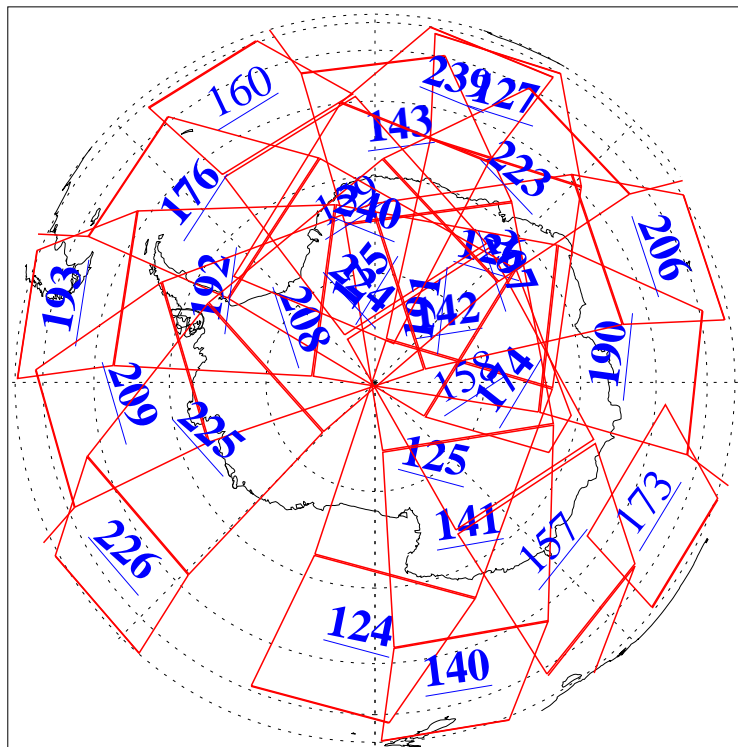

L1B Availability
AMSU Granules: 240
HSB Granules: 0
AIRS Granules: 212

23 Apr 2009
DoY 113
Aqua Day 2546
Granules: 1 to 120

Granules: 121 to 240

Legend: AMSU Available, HSB Available, AIRS Available

L1B Availability
AMSU Granules: 240
HSB Granules: 0
AIRS Granules: 212

23 Apr 2009
DoY 113
Aqua Day 2546

Ascending Granules

Descending Granules

Legend: AMSU Available, HSB Available, AIRS Available

L1B Availability
 AMSU Granules: 240
 HSB Granules: 0
 AIRS Granules: 212

23 Apr 2009
 DoY 113
 Aqua Day 2546

Northern Hemisphere Granules

Southern Hemisphere Granules

Legend: AMSU Available, *HSB Available*, **AIRS Available**