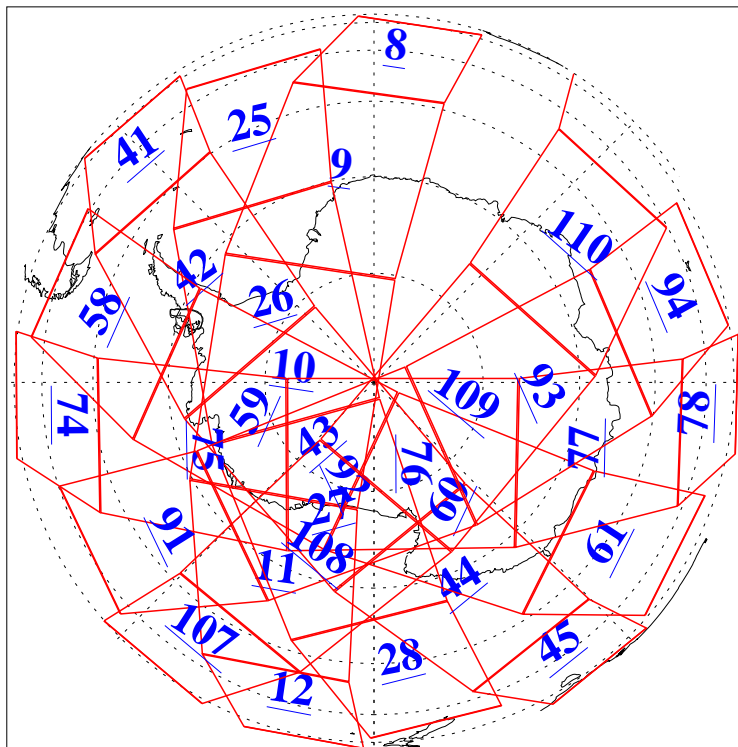

L1B Availability
AMSU Granules: 240
HSB Granules: 0
AIRS Granules: 212

23 Apr 2009
DoY 113
Aqua Day 2546
Granules: 1 to 120

Granules: 121 to 240

Legend: AMSU Available, HSB Available, AIRS Available

L1B Availability
AMSU Granules: 240
HSB Granules: 0
AIRS Granules: 212

23 Apr 2009
DoY 113
Aqua Day 2546

Ascending Granules

Descending Granules

Legend: AMSU Available, HSB Available, AIRS Available

L1B Availability
 AMSU Granules: 240
 HSB Granules: 0
 AIRS Granules: 212

23 Apr 2009
 DoY 113
 Aqua Day 2546

Northern Hemisphere Granules

Southern Hemisphere Granules

Legend: AMSU Available, *HSB Available*, **AIRS Available**