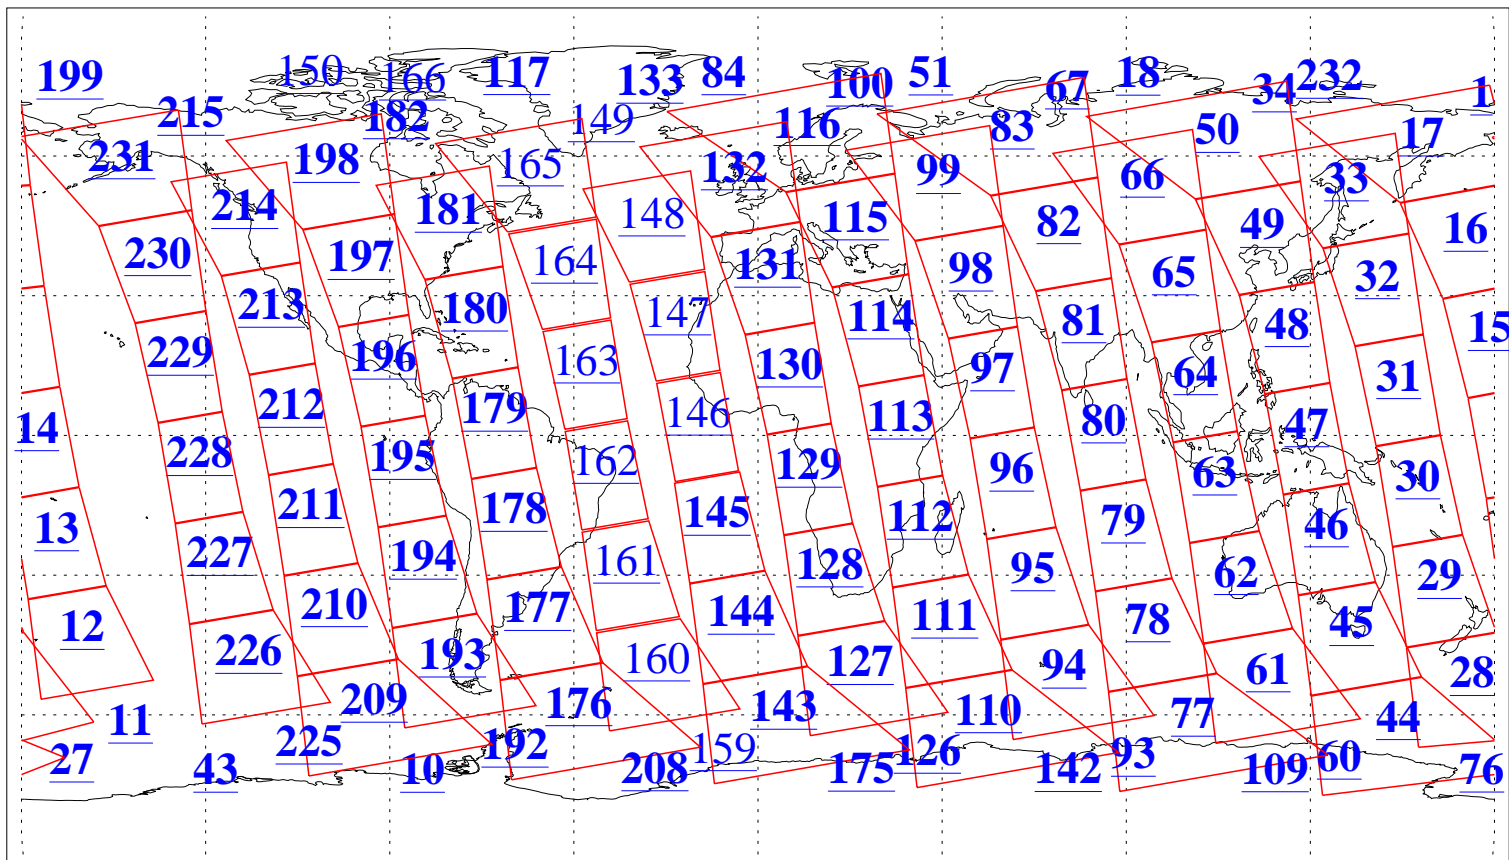

L1B Availability
AMSU Granules: 240
HSB Granules: 0
AIRS Granules: 212

23 Apr 2009
DoY 113
Aqua Day 2546
Granules: 1 to 120

Granules: 121 to 240

Legend: AMSU Available, HSB Available, AIRS Available

L1B Availability
AMSU Granules: 240
HSB Granules: 0
AIRS Granules: 212

23 Apr 2009
DoY 113
Aqua Day 2546

Ascending Granules

Descending Granules

Legend: AMSU Available, HSB Available, AIRS Available

L1B Availability
 AMSU Granules: 240
 HSB Granules: 0
 AIRS Granules: 212

23 Apr 2009
 DoY 113
 Aqua Day 2546

Northern Hemisphere Granules

Southern Hemisphere Granules

Legend: AMSU Available, *HSB Available*, **AIRS Available**