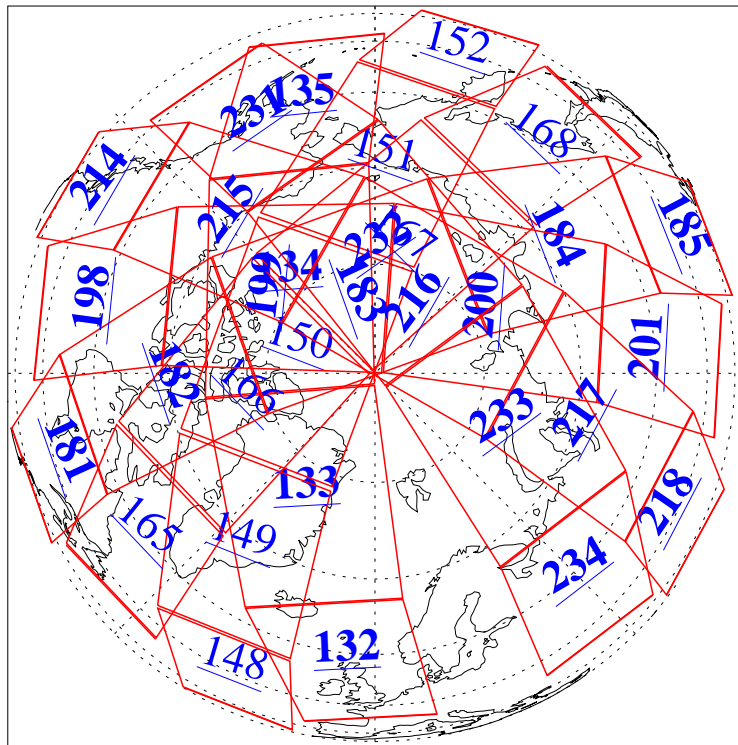

L1B Availability
AMSU Granules: 240
HSB Granules: 0
AIRS Granules: 212

23 Apr 2009
DoY 113
Aqua Day 2546
Granules: 1 to 120

Granules: 121 to 240

Legend: AMSU Available, HSB Available, AIRS Available

L1B Availability
AMSU Granules: 240
HSB Granules: 0
AIRS Granules: 212

23 Apr 2009
DoY 113
Aqua Day 2546

Ascending Granules

Descending Granules

Legend: AMSU Available, HSB Available, AIRS Available

L1B Availability
 AMSU Granules: 240
 HSB Granules: 0
 AIRS Granules: 212

23 Apr 2009
 DoY 113
 Aqua Day 2546

Northern Hemisphere Granules

Southern Hemisphere Granules

Legend: AMSU Available, *HSB Available*, **AIRS Available**