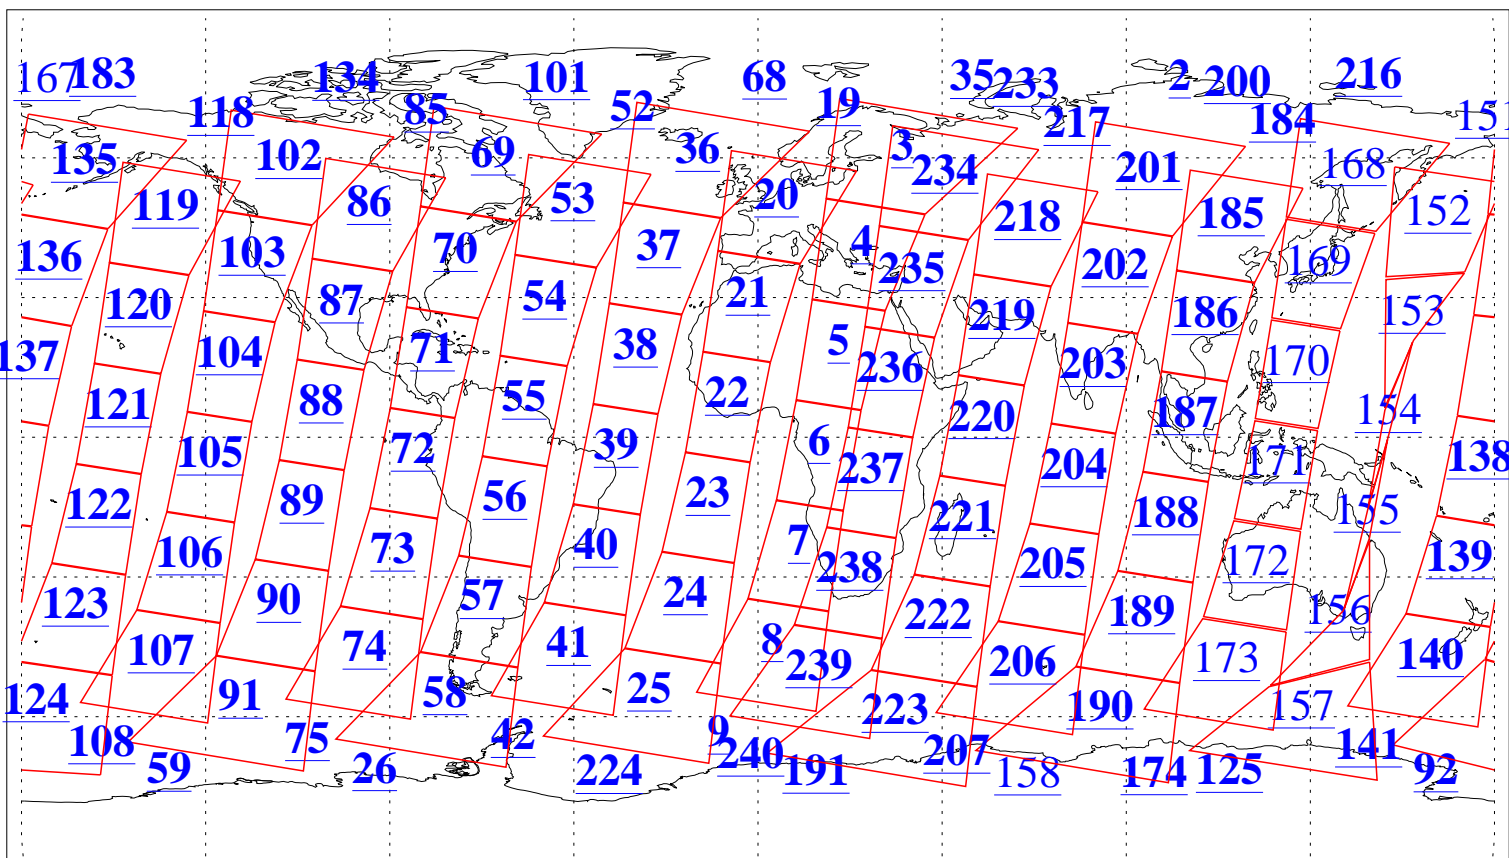

L1B Availability
AMSU Granules: 240
HSB Granules: 0
AIRS Granules: 212

23 Apr 2009
DoY 113
Aqua Day 2546
Granules: 1 to 120

Granules: 121 to 240

Legend: AMSU Available, HSB Available, AIRS Available

L1B Availability
AMSU Granules: 240
HSB Granules: 0
AIRS Granules: 212

23 Apr 2009
DoY 113
Aqua Day 2546

Ascending Granules

Descending Granules

Legend: AMSU Available, HSB Available, AIRS Available

L1B Availability
 AMSU Granules: 240
 HSB Granules: 0
 AIRS Granules: 212

23 Apr 2009
 DoY 113
 Aqua Day 2546

Northern Hemisphere Granules

Southern Hemisphere Granules

Legend: AMSU Available, *HSB Available*, **AIRS Available**