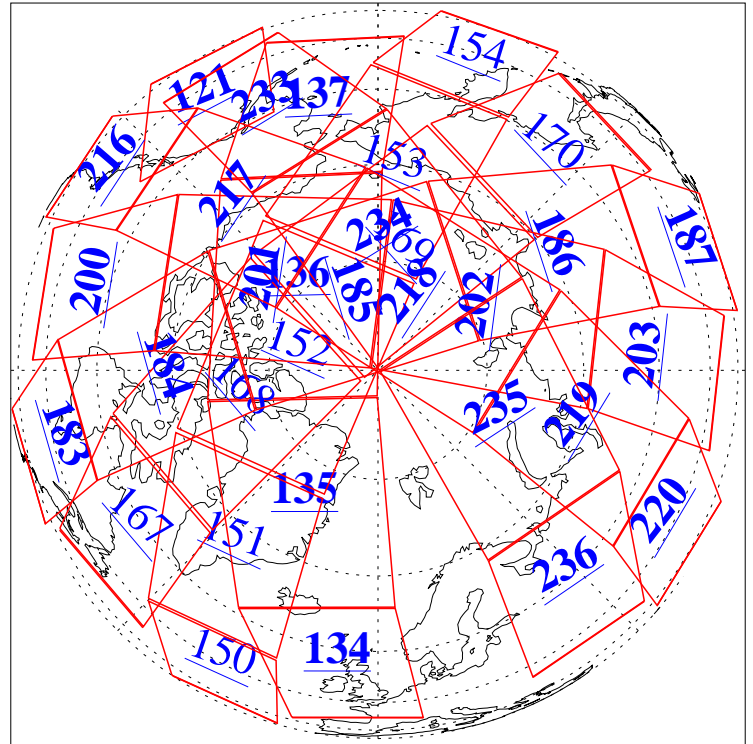

21 Apr 2009
DoY 111
Aqua Day 2544

Ascending Granules

Descending Granules

Legend: AMSU Available, HSB Available, AIRS Available

L1B Availability
 AMSU Granules: 240
 HSB Granules: 0
 AIRS Granules: 211

21 Apr 2009
 DoY 111
 Aqua Day 2544

Northern Hemisphere Granules

Southern Hemisphere Granules

Legend: AMSU Available, ~~HSB Available~~, AIRS Available