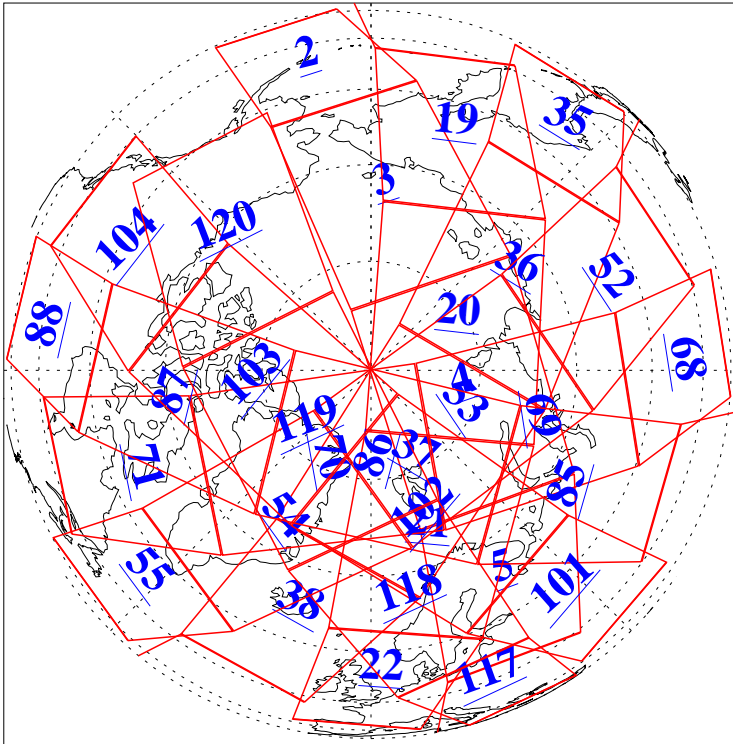

L1B Availability
AMSU Granules: 240
HSB Granules: 0
AIRS Granules: 211

21 Apr 2009
DoY 111
Aqua Day 2544
Granules: 1 to 120

Granules: 121 to 240

Legend: AMSU Available, HSB Available, AIRS Available

L1B Availability
AMSU Granules: 240
HSB Granules: 0
AIRS Granules: 211

21 Apr 2009
DoY 111
Aqua Day 2544

Ascending Granules

Descending Granules

Legend: AMSU Available, HSB Available, AIRS Available

L1B Availability
 AMSU Granules: 240
 HSB Granules: 0
 AIRS Granules: 211

21 Apr 2009
 DoY 111
 Aqua Day 2544

Northern Hemisphere Granules

Southern Hemisphere Granules

Legend: AMSU Available, ~~HSB Available~~, AIRS Available