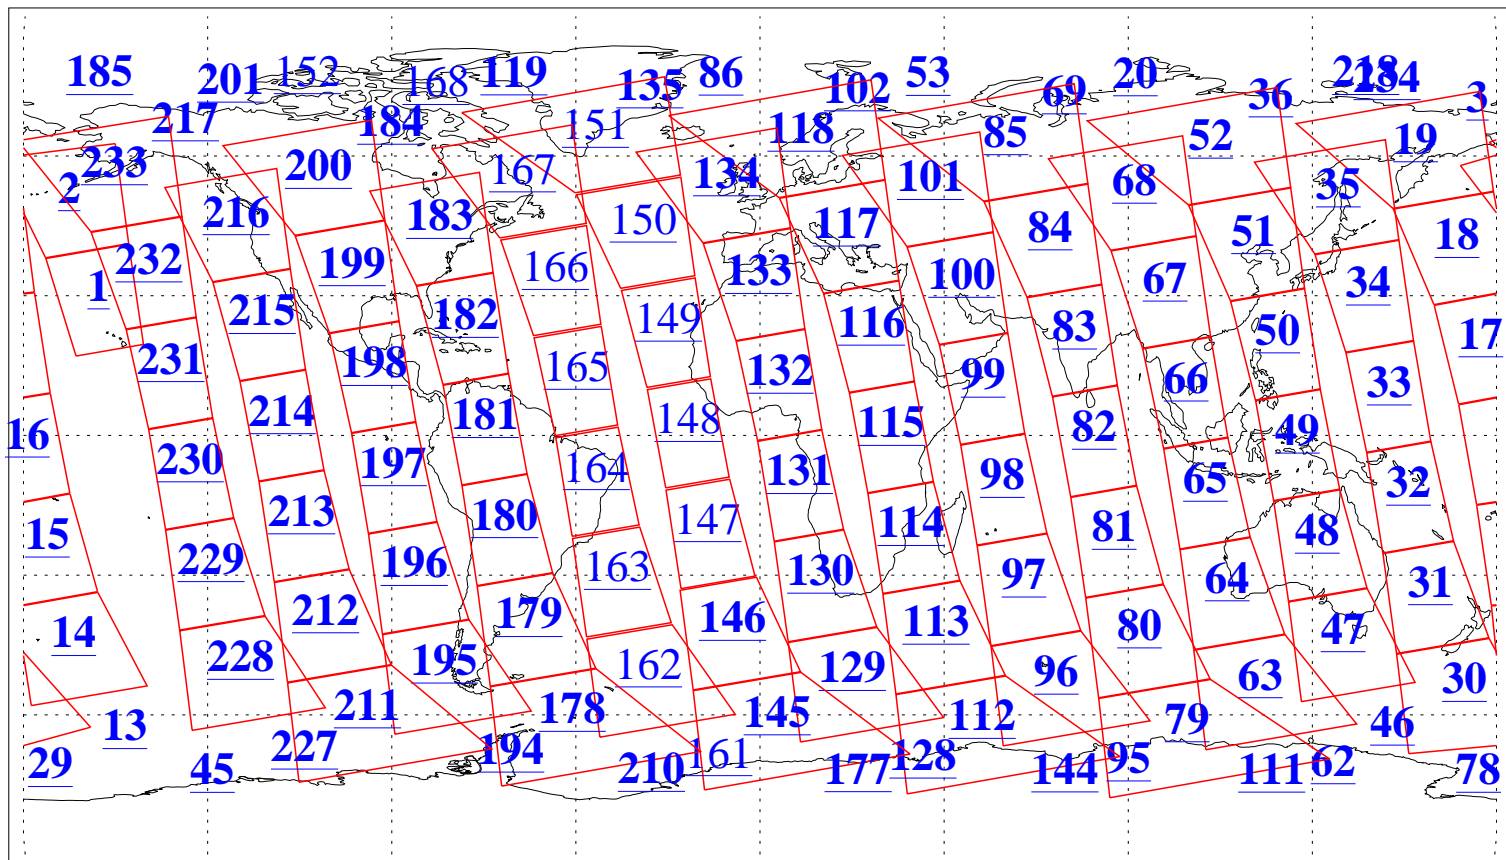

L1B Availability
AMSU Granules: 240
HSB Granules: 0
AIRS Granules: 211

21 Apr 2009
DoY 111
Aqua Day 2544
Granules: 1 to 120

Granules: 121 to 240

Legend: AMSU Available, HSB Available, AIRS Available

L1B Availability
AMSU Granules: 240
HSB Granules: 0
AIRS Granules: 211

21 Apr 2009
DoY 111
Aqua Day 2544

Ascending Granules

Descending Granules

Legend: AMSU Available, HSB Available, AIRS Available

L1B Availability
 AMSU Granules: 240
 HSB Granules: 0
 AIRS Granules: 211

21 Apr 2009
 DoY 111
 Aqua Day 2544

Northern Hemisphere Granules

Southern Hemisphere Granules

Legend: AMSU Available, ~~HSB Available~~, AIRS Available