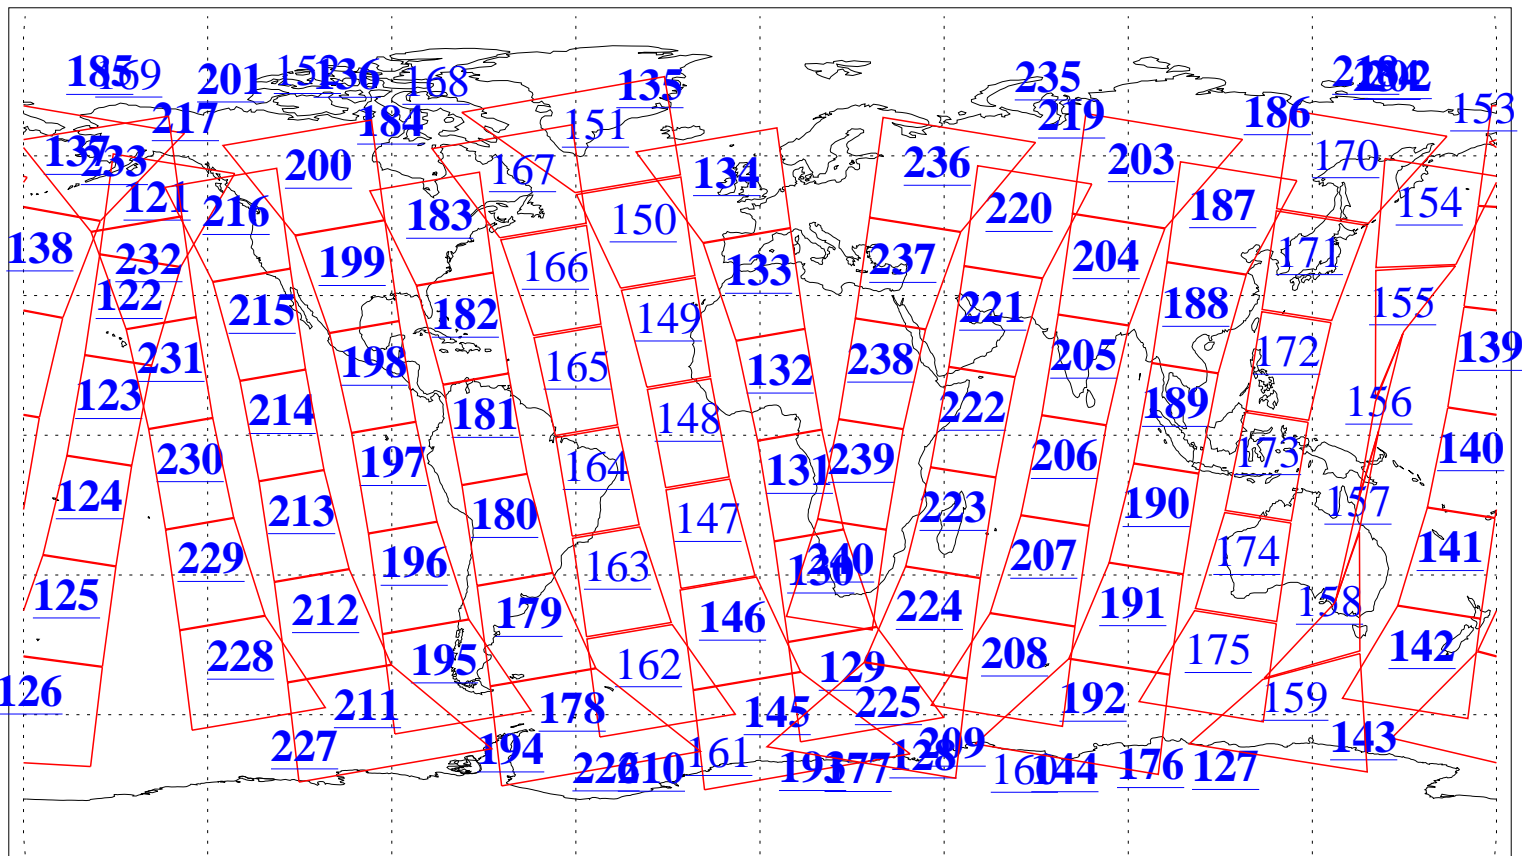

L1B Availability
AMSU Granules: 240
HSB Granules: 0
AIRS Granules: 211

21 Apr 2009
DoY 111
Aqua Day 2544
Granules: 1 to 120

Granules: 121 to 240

Legend: AMSU Available, HSB Available, AIRS Available

L1B Availability
AMSU Granules: 240
HSB Granules: 0
AIRS Granules: 211

21 Apr 2009
DoY 111
Aqua Day 2544

Ascending Granules

Descending Granules

Legend: AMSU Available, HSB Available, AIRS Available

L1B Availability
 AMSU Granules: 240
 HSB Granules: 0
 AIRS Granules: 211

21 Apr 2009
 DoY 111
 Aqua Day 2544