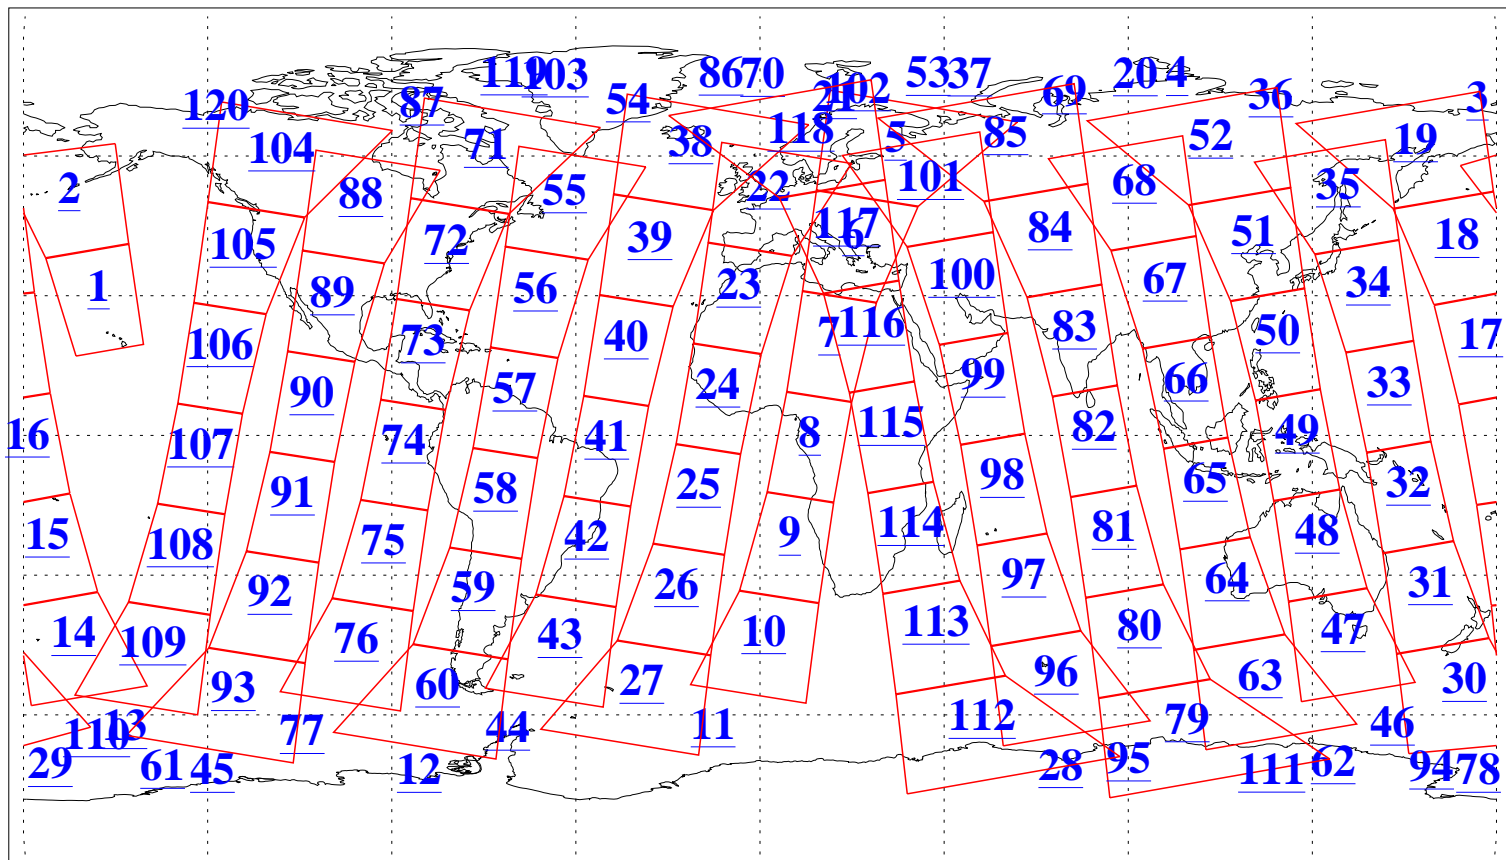

L1B Availability
AMSU Granules: 240
HSB Granules: 0
AIRS Granules: 211

21 Apr 2009
DoY 111
Aqua Day 2544
Granules: 1 to 120

Granules: 121 to 240

Legend: AMSU Available, HSB Available, AIRS Available

L1B Availability
AMSU Granules: 240
HSB Granules: 0
AIRS Granules: 211

21 Apr 2009
DoY 111
Aqua Day 2544

Ascending Granules

Descending Granules

Legend: AMSU Available, HSB Available, AIRS Available

L1B Availability
 AMSU Granules: 240
 HSB Granules: 0
 AIRS Granules: 211

21 Apr 2009
 DoY 111
 Aqua Day 2544

Northern Hemisphere Granules

Southern Hemisphere Granules

Legend: AMSU Available, ~~HSB Available~~, AIRS Available