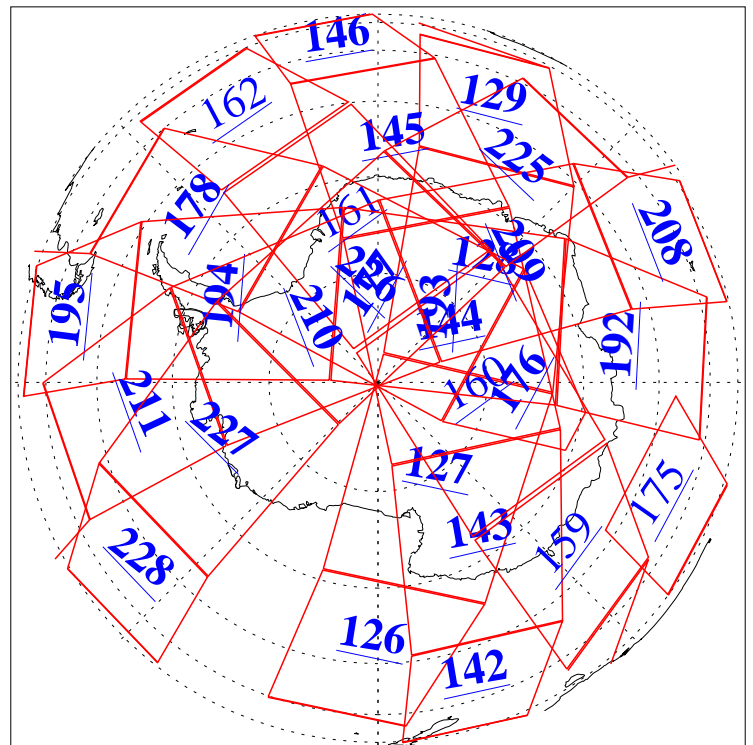

L1B Availability
AMSU Granules: 240
HSB Granules: 0
AIRS Granules: 211

21 Apr 2009
DoY 111
Aqua Day 2544
Granules: 1 to 120

Granules: 121 to 240

Legend: AMSU Available, HSB Available, AIRS Available

L1B Availability
AMSU Granules: 240
HSB Granules: 0
AIRS Granules: 211

21 Apr 2009
DoY 111
Aqua Day 2544

Ascending Granules

Descending Granules

Legend: AMSU Available, HSB Available, AIRS Available

L1B Availability
 AMSU Granules: 240
 HSB Granules: 0
 AIRS Granules: 211

21 Apr 2009
 DoY 111
 Aqua Day 2544

Northern Hemisphere Granules

Southern Hemisphere Granules

Legend: AMSU Available, ~~HSB Available~~, AIRS Available