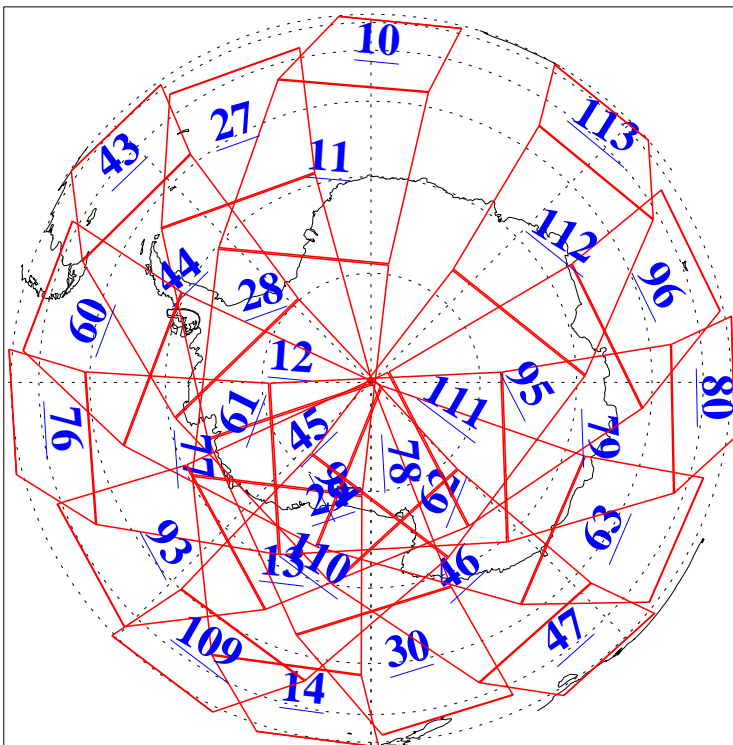

L1B Availability
AMSU Granules: 240
HSB Granules: 0
AIRS Granules: 211

21 Apr 2009
DoY 111
Aqua Day 2544
Granules: 1 to 120

Granules: 121 to 240

Legend: AMSU Available, HSB Available, AIRS Available

L1B Availability
AMSU Granules: 240
HSB Granules: 0
AIRS Granules: 211

21 Apr 2009
DoY 111
Aqua Day 2544

Ascending Granules

Descending Granules

Legend: AMSU Available, HSB Available, AIRS Available

L1B Availability
 AMSU Granules: 240
 HSB Granules: 0
 AIRS Granules: 211

21 Apr 2009
 DoY 111
 Aqua Day 2544

Northern Hemisphere Granules

Southern Hemisphere Granules

Legend: AMSU Available, ~~HSB Available~~, AIRS Available