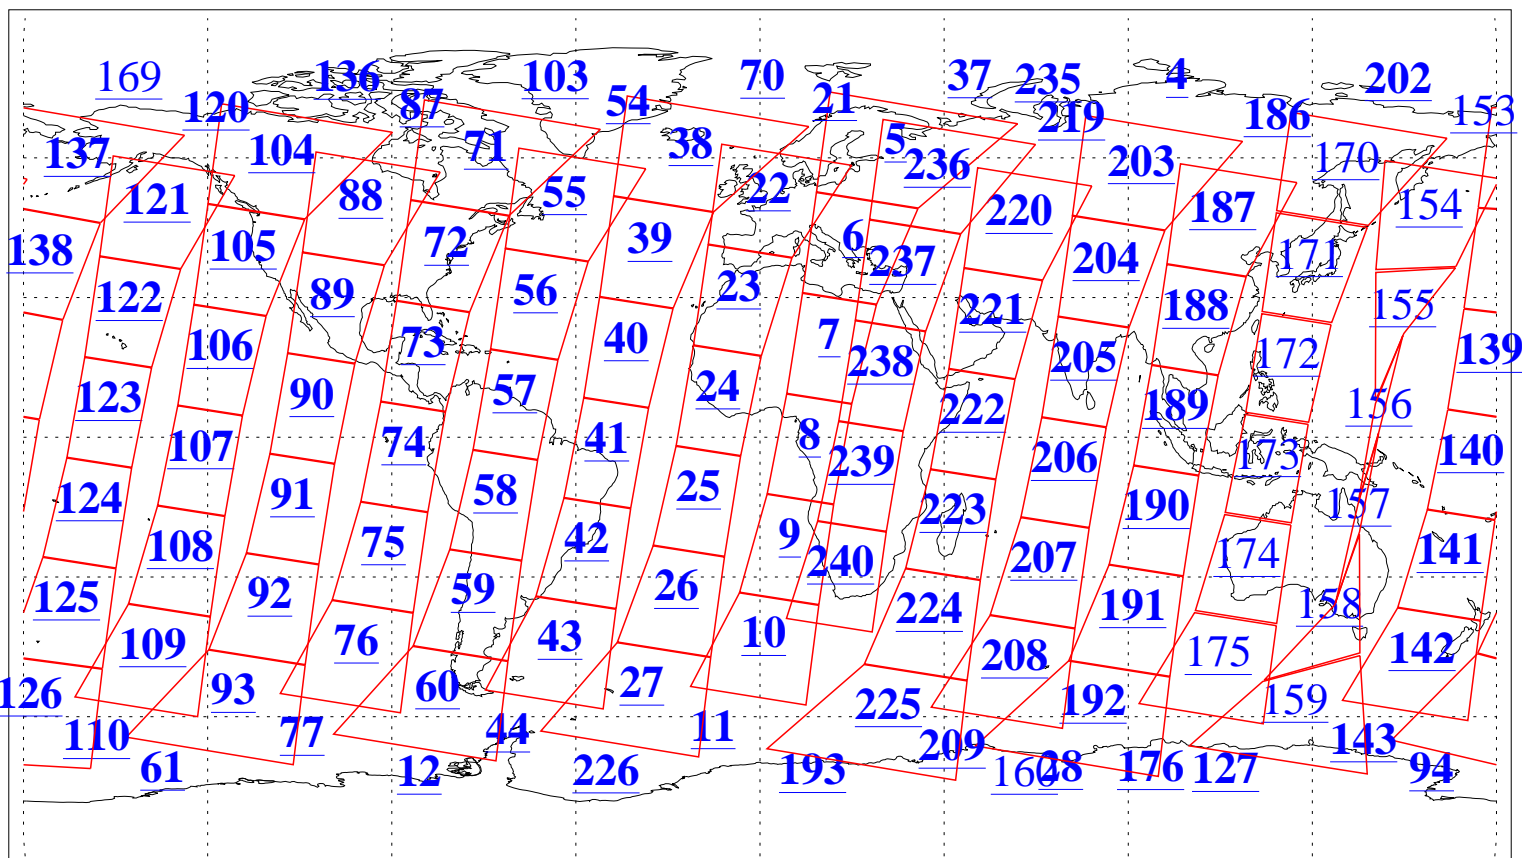

L1B Availability
AMSU Granules: 240
HSB Granules: 0
AIRS Granules: 211

21 Apr 2009
DoY 111
Aqua Day 2544
Granules: 1 to 120

Granules: 121 to 240

Legend: AMSU Available, HSB Available, AIRS Available

L1B Availability
AMSU Granules: 240
HSB Granules: 0
AIRS Granules: 211

21 Apr 2009
DoY 111
Aqua Day 2544

Ascending Granules

Descending Granules

Legend: AMSU Available, HSB Available, AIRS Available

L1B Availability
 AMSU Granules: 240
 HSB Granules: 0
 AIRS Granules: 211

21 Apr 2009
 DoY 111
 Aqua Day 2544