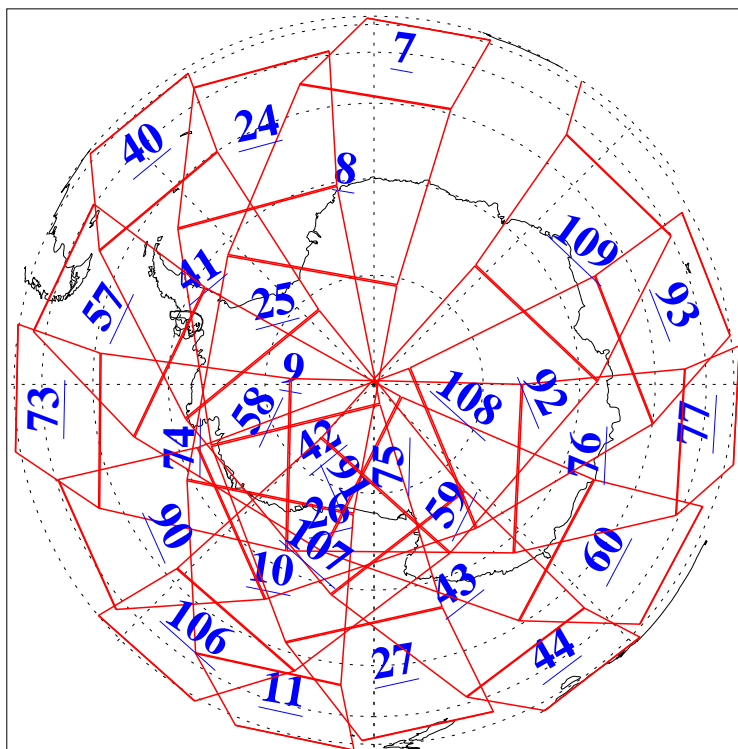

L1B Availability  
AMSU Granules: 240  
HSB Granules: 0  
AIRS Granules: 240

16 Apr 2009  
DoY 106  
Aqua Day 2539  
Granules: 1 to 120

Granules: 121 to 240

Legend: AMSU Available, HSB Available, AIRS Available

L1B Availability  
AMSU Granules: 240  
HSB Granules: 0  
AIRS Granules: 240

16 Apr 2009  
DoY 106  
Aqua Day 2539  
Ascending Granules

Descending Granules

Legend: AMSU Available, HSB Available, AIRS Available

L1B Availability  
 AMSU Granules: 240  
 HSB Granules: 0  
 AIRS Granules: 240

16 Apr 2009  
 DoY 106  
 Aqua Day 2539

Northern Hemisphere Granules

Southern Hemisphere Granules

Legend: AMSU Available, HSB Available, AIRS Available