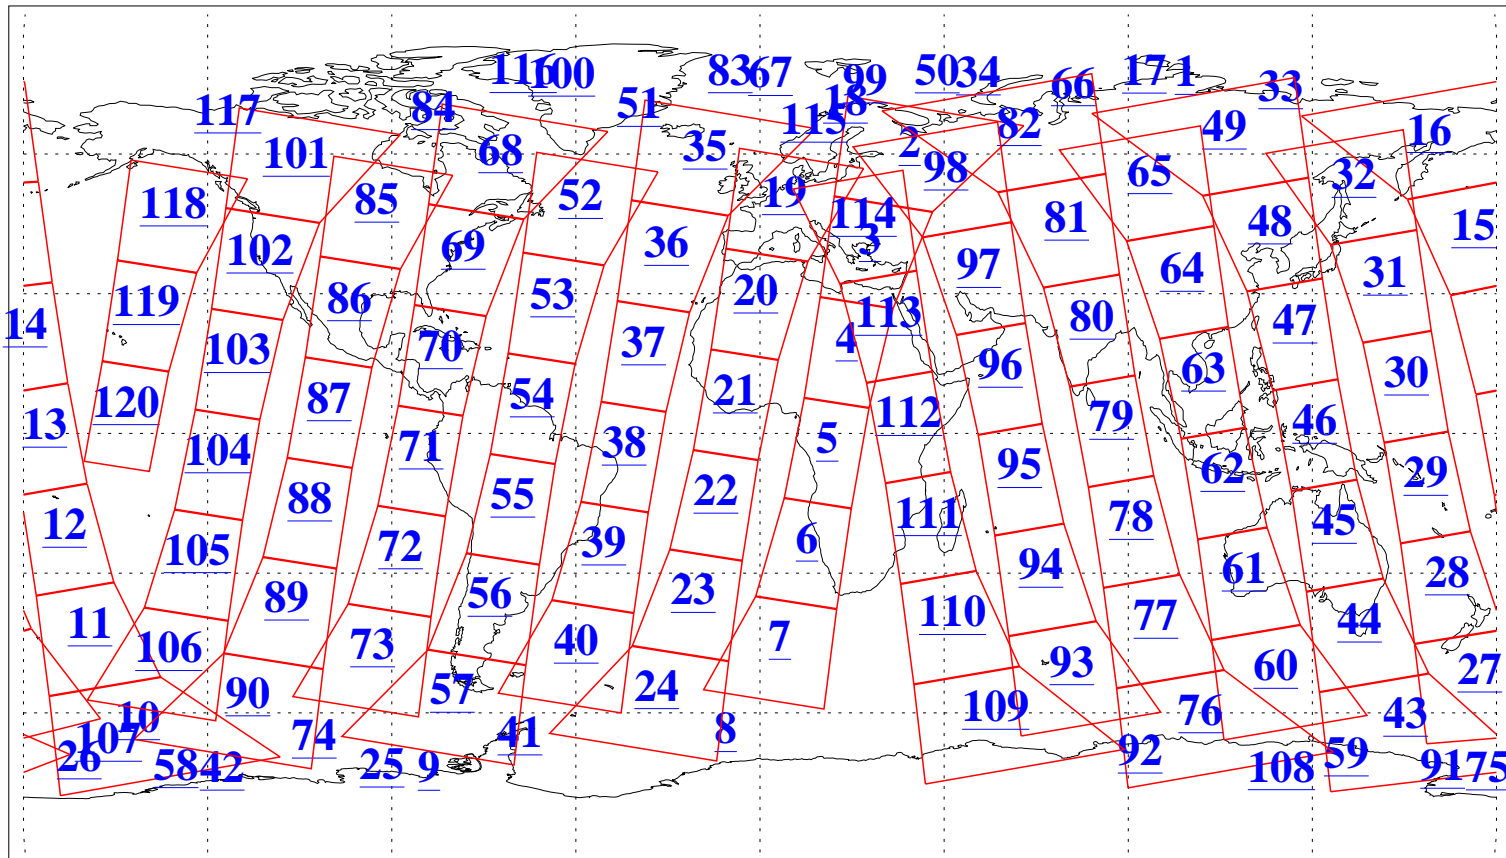

L1B Availability  
AMSU Granules: 240  
HSB Granules: 0  
AIRS Granules: 240

16 Apr 2009  
DoY 106  
Aqua Day 2539  
Granules: 1 to 120

Granules: 121 to 240

Legend: AMSU Available, HSB Available, AIRS Available

L1B Availability  
AMSU Granules: 240  
HSB Granules: 0  
AIRS Granules: 240

16 Apr 2009  
DoY 106  
Aqua Day 2539  
Ascending Granules

Descending Granules

Legend: AMSU Available, HSB Available, AIRS Available

L1B Availability  
 AMSU Granules: 240  
 HSB Granules: 0  
 AIRS Granules: 240

16 Apr 2009  
 DoY 106  
 Aqua Day 2539

Northern Hemisphere Granules

Southern Hemisphere Granules

Legend: AMSU Available, HSB Available, AIRS Available