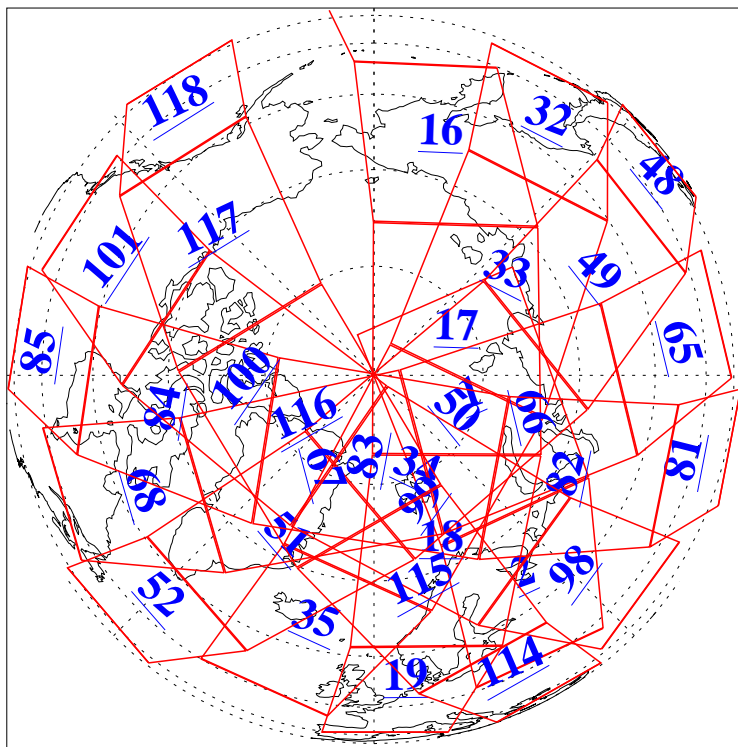

L1B Availability  
AMSU Granules: 240  
HSB Granules: 0  
AIRS Granules: 240

16 Apr 2009  
DoY 106  
Aqua Day 2539  
Granules: 1 to 120

Granules: 121 to 240

Legend: AMSU Available, HSB Available, AIRS Available

L1B Availability  
AMSU Granules: 240  
HSB Granules: 0  
AIRS Granules: 240

16 Apr 2009  
DoY 106  
Aqua Day 2539  
Ascending Granules

Descending Granules

Legend: AMSU Available, HSB Available, AIRS Available

L1B Availability  
 AMSU Granules: 240  
 HSB Granules: 0  
 AIRS Granules: 240

16 Apr 2009  
 DoY 106  
 Aqua Day 2539

Northern Hemisphere Granules

Southern Hemisphere Granules

Legend: AMSU Available, HSB Available, AIRS Available