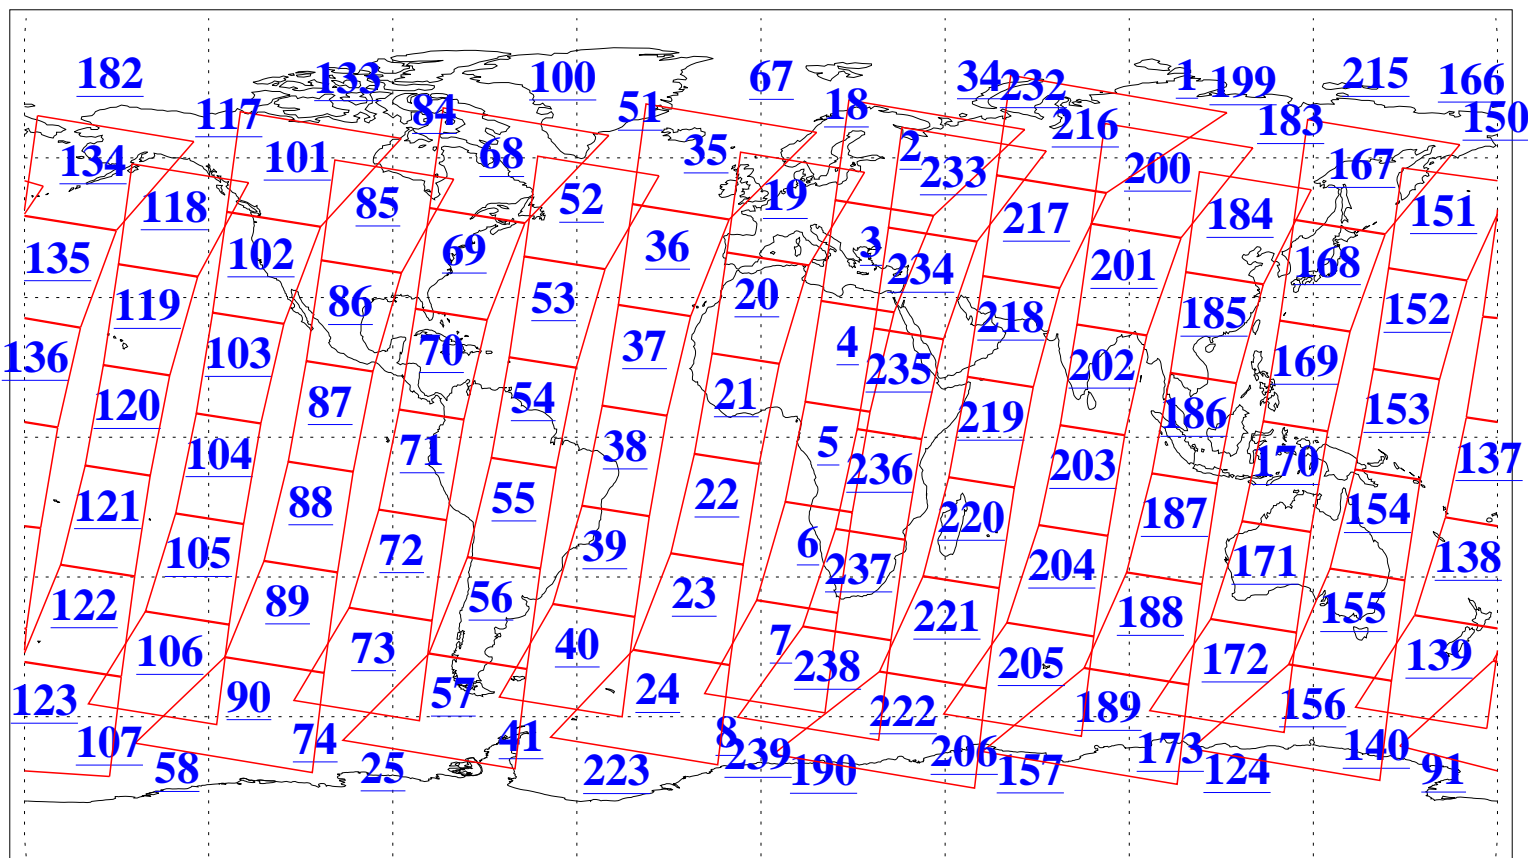

L1B Availability  
AMSU Granules: 240  
HSB Granules: 0  
AIRS Granules: 240

16 Apr 2009  
DoY 106  
Aqua Day 2539  
Granules: 1 to 120

Granules: 121 to 240

Legend: AMSU Available, HSB Available, AIRS Available

L1B Availability  
AMSU Granules: 240  
HSB Granules: 0  
AIRS Granules: 240

16 Apr 2009  
DoY 106  
Aqua Day 2539  
Ascending Granules

Descending Granules

Legend: AMSU Available, HSB Available, AIRS Available

L1B Availability  
 AMSU Granules: 240  
 HSB Granules: 0  
 AIRS Granules: 240

16 Apr 2009  
 DoY 106  
 Aqua Day 2539

Northern Hemisphere Granules

Southern Hemisphere Granules

Legend: AMSU Available, HSB Available, AIRS Available