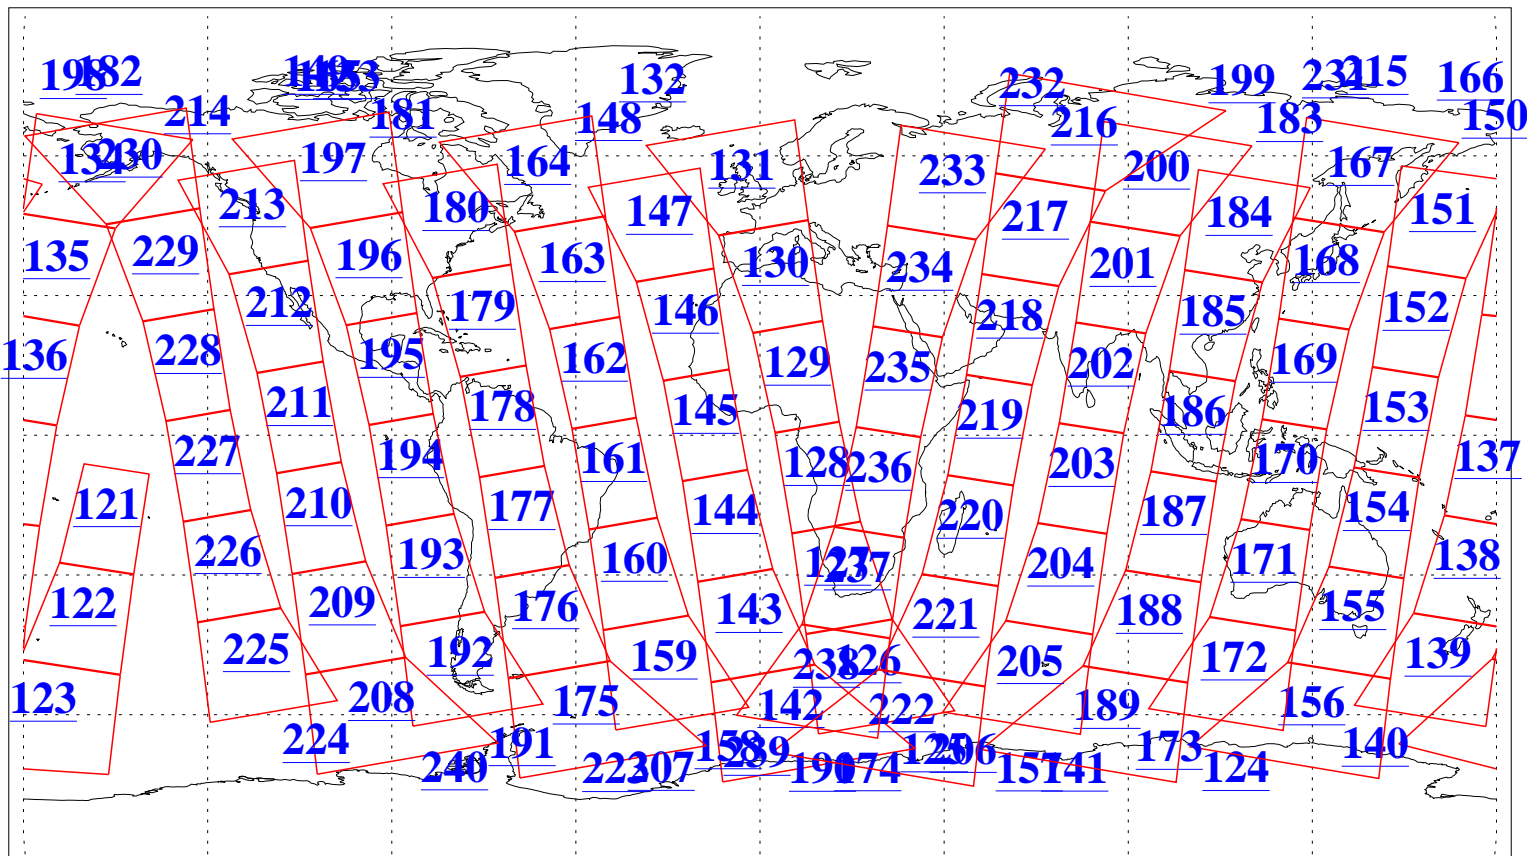

L1B Availability  
AMSU Granules: 240  
HSB Granules: 0  
AIRS Granules: 240

16 Apr 2009  
DoY 106  
Aqua Day 2539  
Granules: 1 to 120

Granules: 121 to 240

Legend: AMSU Available, HSB Available, AIRS Available

L1B Availability  
AMSU Granules: 240  
HSB Granules: 0  
AIRS Granules: 240

16 Apr 2009  
DoY 106  
Aqua Day 2539  
Ascending Granules

Descending Granules

Legend: AMSU Available, HSB Available, AIRS Available

L1B Availability  
 AMSU Granules: 240  
 HSB Granules: 0  
 AIRS Granules: 240

16 Apr 2009  
 DoY 106  
 Aqua Day 2539

Northern Hemisphere Granules

Southern Hemisphere Granules

Legend: AMSU Available, HSB Available, AIRS Available