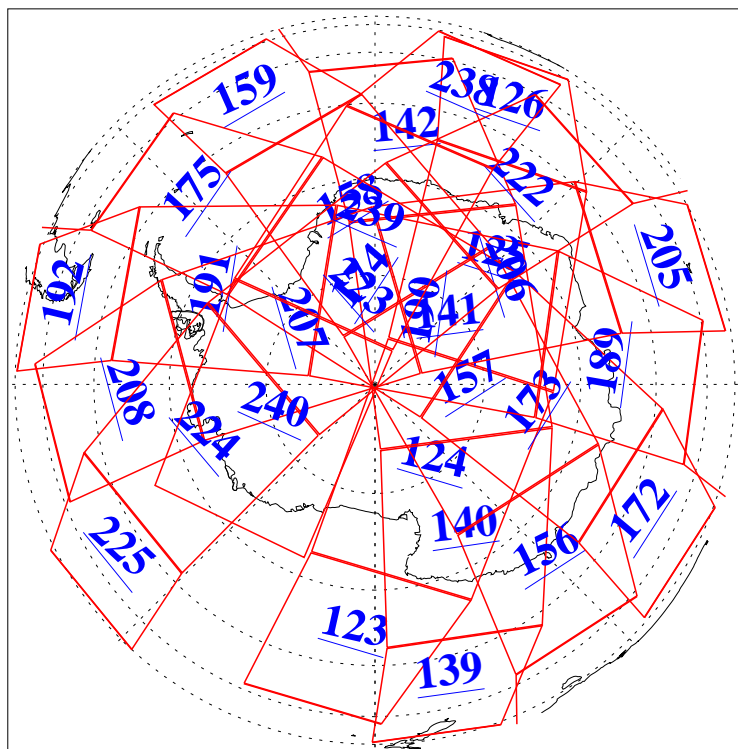

L1B Availability  
AMSU Granules: 240  
HSB Granules: 0  
AIRS Granules: 240

16 Apr 2009  
DoY 106  
Aqua Day 2539  
Granules: 1 to 120

Granules: 121 to 240

Legend: AMSU Available, HSB Available, AIRS Available

L1B Availability  
AMSU Granules: 240  
HSB Granules: 0  
AIRS Granules: 240

16 Apr 2009  
DoY 106  
Aqua Day 2539  
Ascending Granules

Descending Granules

Legend: AMSU Available, HSB Available, AIRS Available

L1B Availability  
 AMSU Granules: 240  
 HSB Granules: 0  
 AIRS Granules: 240

16 Apr 2009  
 DoY 106  
 Aqua Day 2539

Northern Hemisphere Granules

Southern Hemisphere Granules

Legend: AMSU Available, HSB Available, AIRS Available