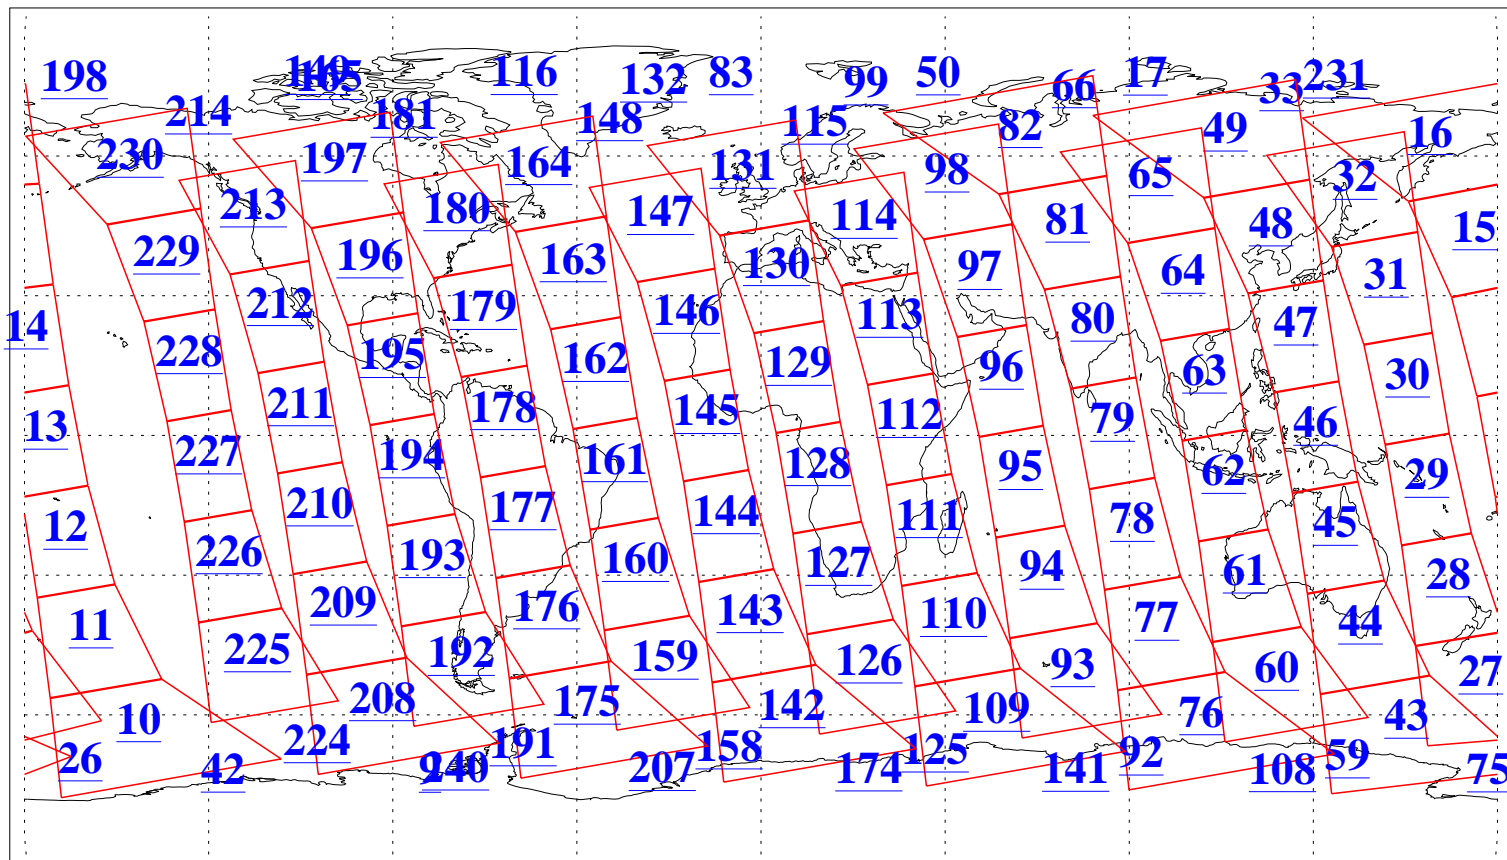

L1B Availability  
AMSU Granules: 240  
HSB Granules: 0  
AIRS Granules: 240

16 Apr 2009  
DoY 106  
Aqua Day 2539  
Granules: 1 to 120

Granules: 121 to 240

Legend: AMSU Available, HSB Available, AIRS Available

L1B Availability  
AMSU Granules: 240  
HSB Granules: 0  
AIRS Granules: 240

16 Apr 2009  
DoY 106  
Aqua Day 2539  
Ascending Granules

Descending Granules

Legend: AMSU Available, HSB Available, AIRS Available

L1B Availability  
 AMSU Granules: 240  
 HSB Granules: 0  
 AIRS Granules: 240

16 Apr 2009  
 DoY 106  
 Aqua Day 2539

Northern Hemisphere Granules

Southern Hemisphere Granules

Legend: AMSU Available, HSB Available, AIRS Available