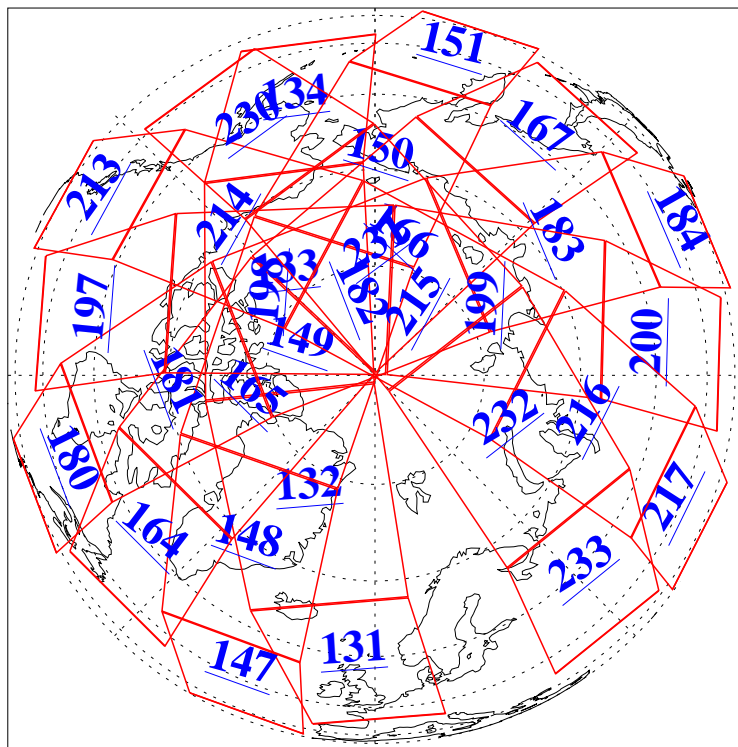

L1B Availability  
AMSU Granules: 240  
HSB Granules: 0  
AIRS Granules: 240

16 Apr 2009  
DoY 106  
Aqua Day 2539  
Granules: 1 to 120

Granules: 121 to 240

Legend: AMSU Available, HSB Available, AIRS Available

L1B Availability  
AMSU Granules: 240  
HSB Granules: 0  
AIRS Granules: 240

16 Apr 2009  
DoY 106  
Aqua Day 2539  
Ascending Granules

Descending Granules

Legend: AMSU Available, HSB Available, AIRS Available

L1B Availability  
 AMSU Granules: 240  
 HSB Granules: 0  
 AIRS Granules: 240

16 Apr 2009  
 DoY 106  
 Aqua Day 2539

Northern Hemisphere Granules

Southern Hemisphere Granules

Legend: AMSU Available, HSB Available, AIRS Available