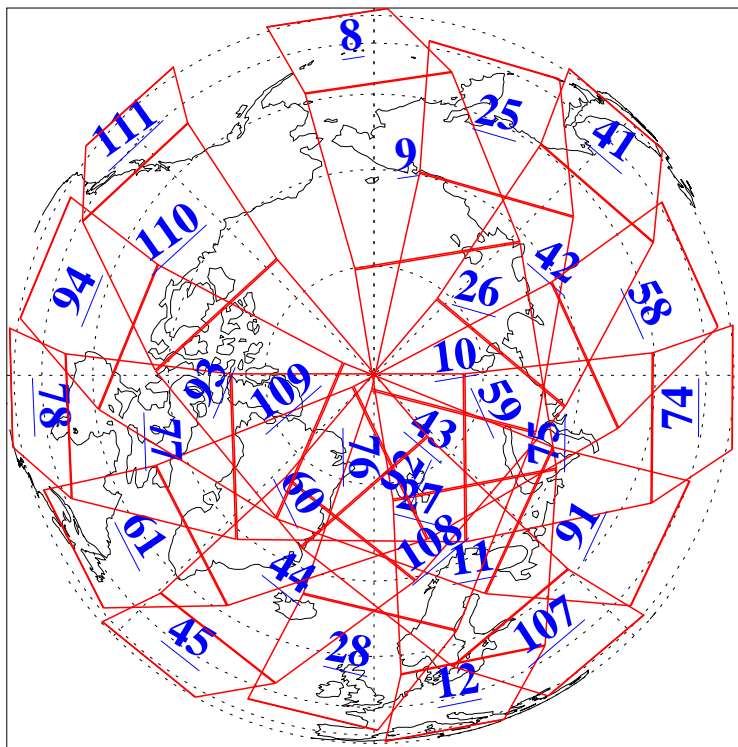

L1B Availability
AMSU Granules: 240
HSB Granules: 0
AIRS Granules: 240

15 Apr 2009
DoY 105
Aqua Day 2538
Granules: 1 to 120

Granules: 121 to 240

Legend: AMSU Available, HSB Available, AIRS Available

L1B Availability
AMSU Granules: 240
HSB Granules: 0
AIRS Granules: 240

15 Apr 2009
DoY 105
Aqua Day 2538
Ascending Granules

Descending Granules

Legend: AMSU Available, HSB Available, AIRS Available

L1B Availability
 AMSU Granules: 240
 HSB Granules: 0
 AIRS Granules: 240

15 Apr 2009
 DoY 105
 Aqua Day 2538

Northern Hemisphere Granules

Southern Hemisphere Granules

Legend: AMSU Available, HSB Available, AIRS Available