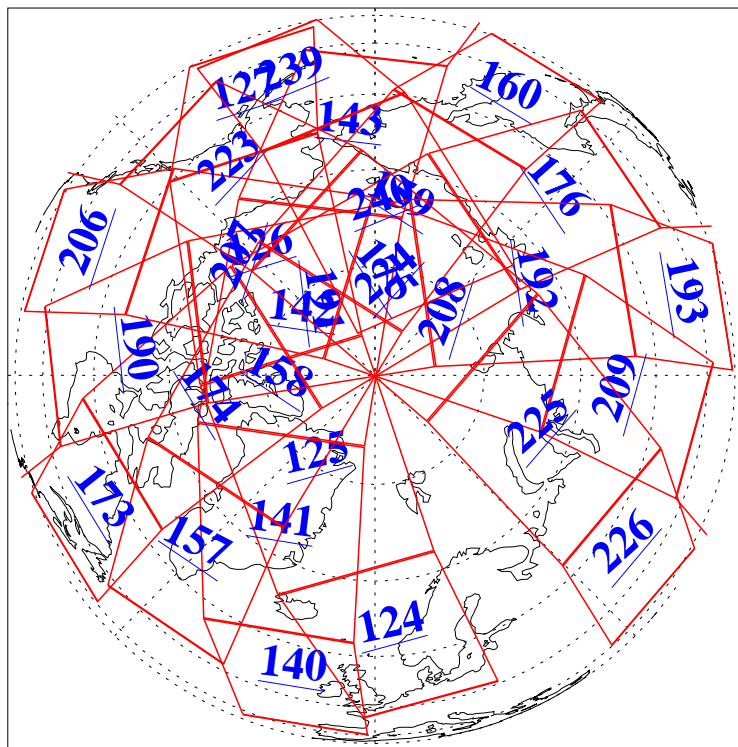

L1B Availability
AMSU Granules: 240
HSB Granules: 0
AIRS Granules: 240

15 Apr 2009
DoY 105
Aqua Day 2538
Granules: 1 to 120

Granules: 121 to 240

Legend: AMSU Available, HSB Available, AIRS Available

L1B Availability
AMSU Granules: 240
HSB Granules: 0
AIRS Granules: 240

15 Apr 2009
DoY 105
Aqua Day 2538
Ascending Granules

Descending Granules

Legend: AMSU Available, HSB Available, AIRS Available

L1B Availability
 AMSU Granules: 240
 HSB Granules: 0
 AIRS Granules: 240

15 Apr 2009
 DoY 105
 Aqua Day 2538

Northern Hemisphere Granules

Southern Hemisphere Granules

Legend: AMSU Available, HSB Available, AIRS Available