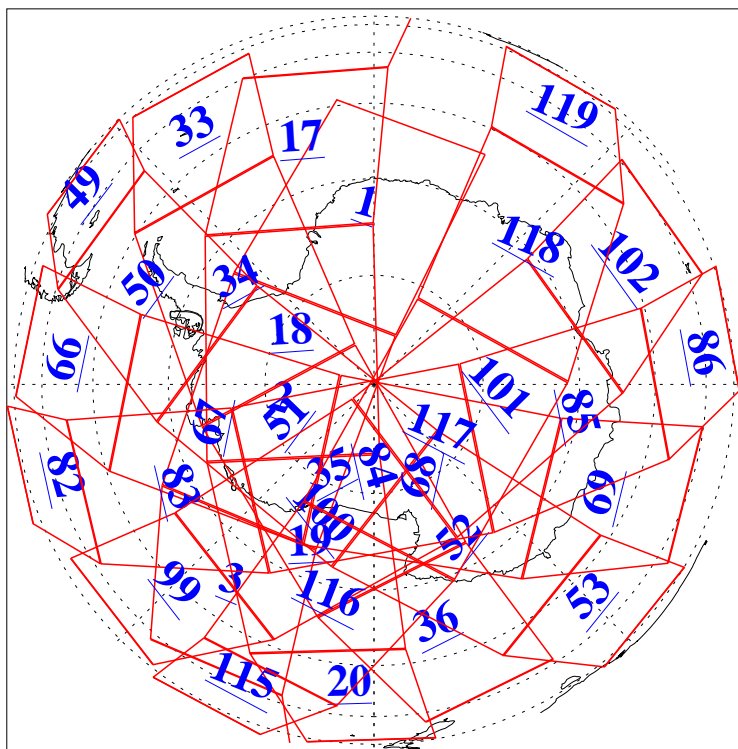

L1B Availability
AMSU Granules: 240
HSB Granules: 0
AIRS Granules: 240

15 Apr 2009
DoY 105
Aqua Day 2538
Granules: 1 to 120

Granules: 121 to 240

Legend: AMSU Available, HSB Available, AIRS Available

L1B Availability
AMSU Granules: 240
HSB Granules: 0
AIRS Granules: 240

15 Apr 2009
DoY 105
Aqua Day 2538
Ascending Granules

Descending Granules

Legend: AMSU Available, HSB Available, AIRS Available

L1B Availability
 AMSU Granules: 240
 HSB Granules: 0
 AIRS Granules: 240

15 Apr 2009
 DoY 105
 Aqua Day 2538

Northern Hemisphere Granules

Southern Hemisphere Granules

Legend: AMSU Available, HSB Available, AIRS Available