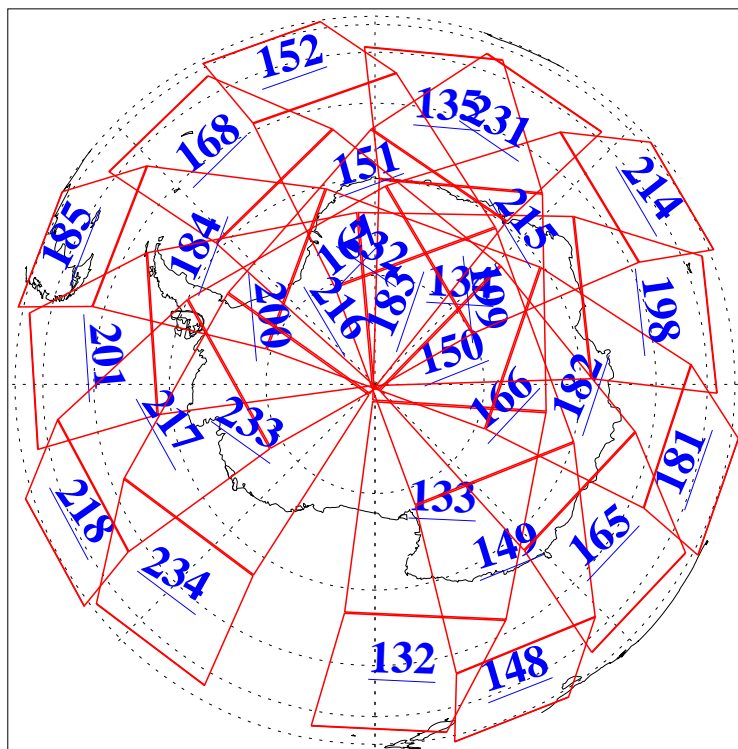

L1B Availability
AMSU Granules: 240
HSB Granules: 0
AIRS Granules: 240

15 Apr 2009
DoY 105
Aqua Day 2538
Granules: 1 to 120

Granules: 121 to 240

Legend: AMSU Available, HSB Available, AIRS Available

L1B Availability
AMSU Granules: 240
HSB Granules: 0
AIRS Granules: 240

15 Apr 2009
DoY 105
Aqua Day 2538
Ascending Granules

Descending Granules

Legend: AMSU Available, HSB Available, AIRS Available

L1B Availability
 AMSU Granules: 240
 HSB Granules: 0
 AIRS Granules: 240

15 Apr 2009
 DoY 105
 Aqua Day 2538

Northern Hemisphere Granules

Southern Hemisphere Granules

Legend: AMSU Available, HSB Available, AIRS Available