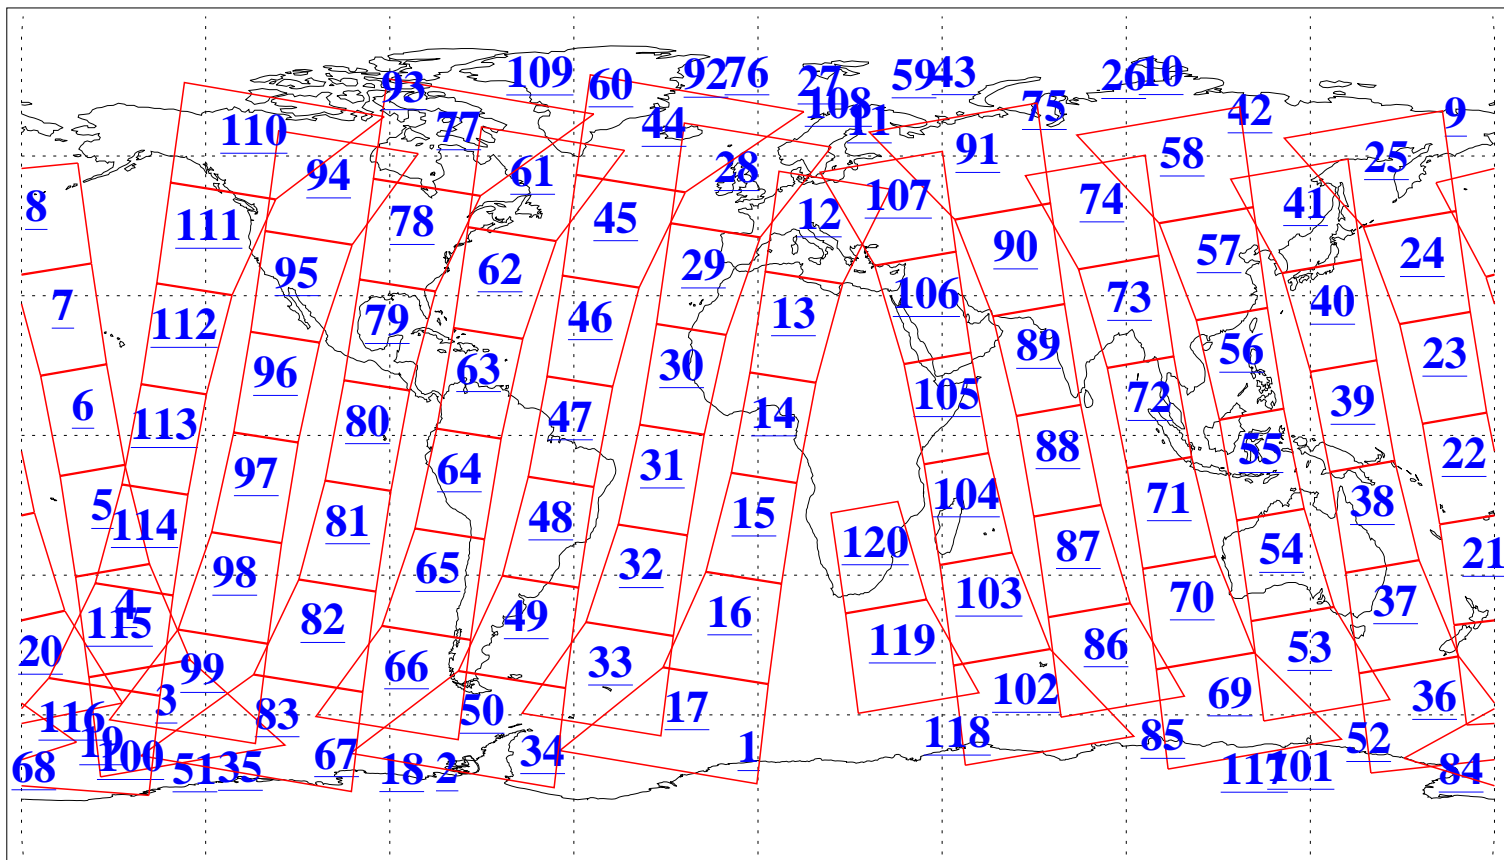

L1B Availability
AMSU Granules: 240
HSB Granules: 0
AIRS Granules: 240

15 Apr 2009
DoY 105
Aqua Day 2538
Granules: 1 to 120

Granules: 121 to 240

Legend: AMSU Available, HSB Available, AIRS Available

L1B Availability
AMSU Granules: 240
HSB Granules: 0
AIRS Granules: 240

15 Apr 2009
DoY 105
Aqua Day 2538
Ascending Granules

Descending Granules

Legend: AMSU Available, HSB Available, AIRS Available

L1B Availability
 AMSU Granules: 240
 HSB Granules: 0
 AIRS Granules: 240

15 Apr 2009
 DoY 105
 Aqua Day 2538

Northern Hemisphere Granules

Southern Hemisphere Granules

Legend: AMSU Available, HSB Available, AIRS Available