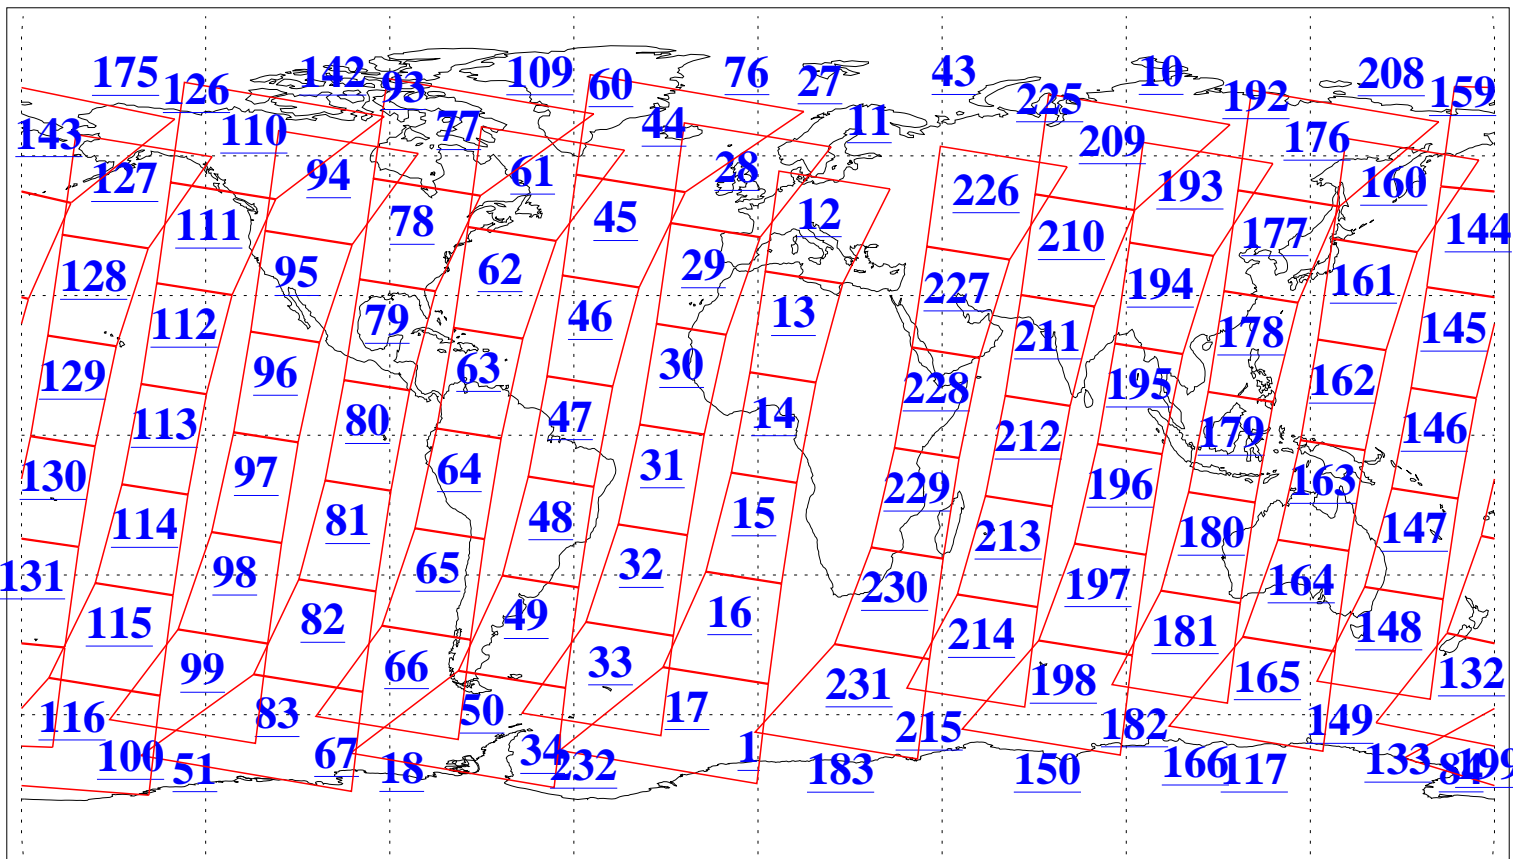

L1B Availability
AMSU Granules: 240
HSB Granules: 0
AIRS Granules: 240

15 Apr 2009
DoY 105
Aqua Day 2538
Granules: 1 to 120

Granules: 121 to 240

Legend: AMSU Available, HSB Available, AIRS Available

L1B Availability
AMSU Granules: 240
HSB Granules: 0
AIRS Granules: 240

15 Apr 2009
DoY 105
Aqua Day 2538
Ascending Granules

Descending Granules

Legend: AMSU Available, HSB Available, AIRS Available

L1B Availability
 AMSU Granules: 240
 HSB Granules: 0
 AIRS Granules: 240

15 Apr 2009
 DoY 105
 Aqua Day 2538

Northern Hemisphere Granules

Southern Hemisphere Granules

Legend: AMSU Available, HSB Available, AIRS Available