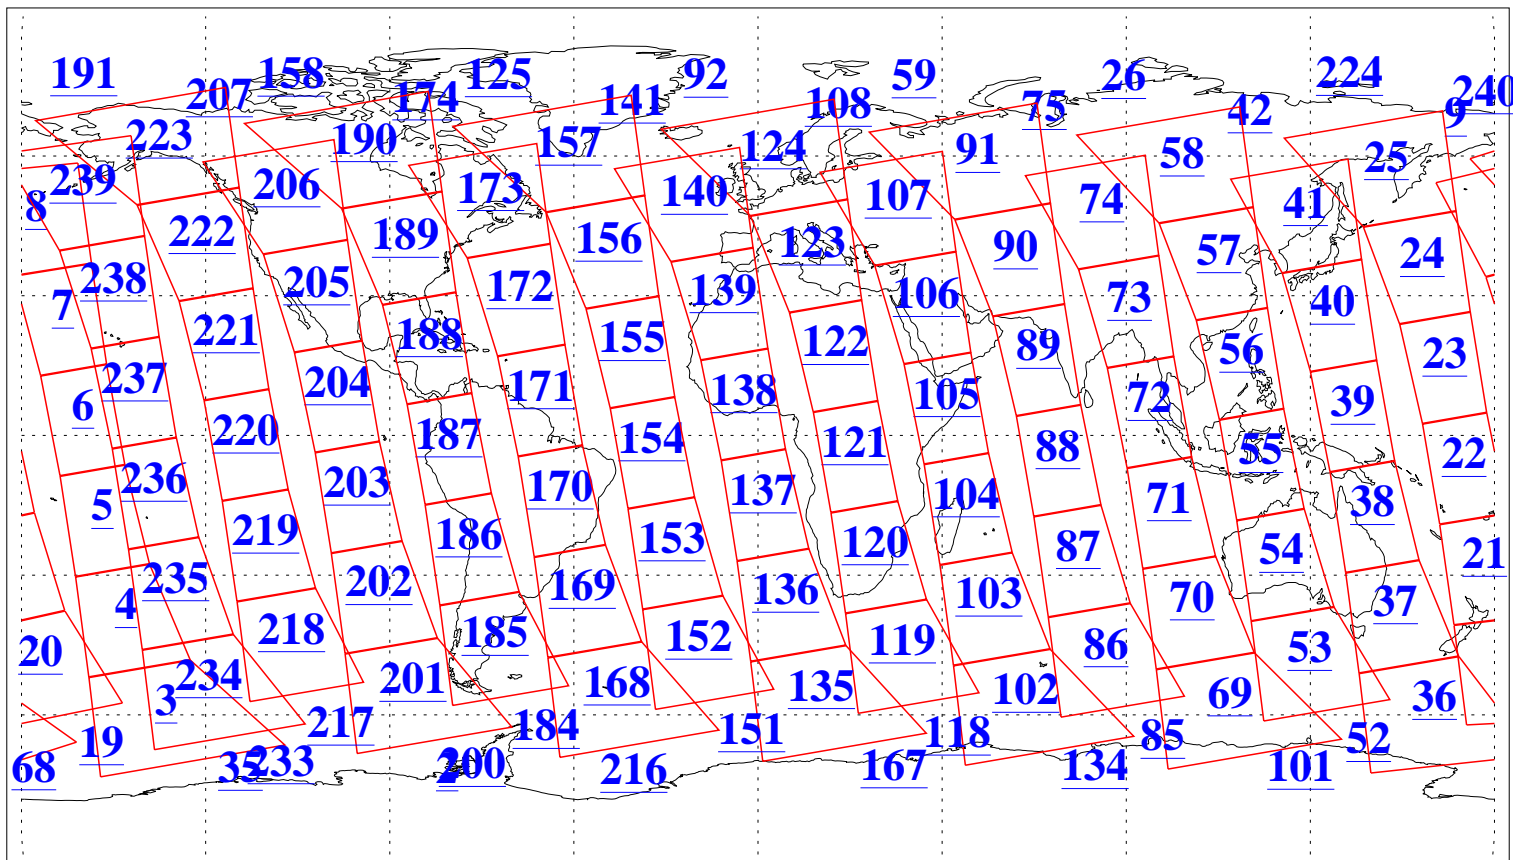

L1B Availability
AMSU Granules: 240
HSB Granules: 0
AIRS Granules: 240

15 Apr 2009
DoY 105
Aqua Day 2538
Granules: 1 to 120

Granules: 121 to 240

Legend: AMSU Available, HSB Available, AIRS Available

L1B Availability
AMSU Granules: 240
HSB Granules: 0
AIRS Granules: 240

15 Apr 2009
DoY 105
Aqua Day 2538
Ascending Granules

Descending Granules

Legend: AMSU Available, HSB Available, AIRS Available

L1B Availability
 AMSU Granules: 240
 HSB Granules: 0
 AIRS Granules: 240

15 Apr 2009
 DoY 105
 Aqua Day 2538

Northern Hemisphere Granules

Southern Hemisphere Granules

Legend: AMSU Available, HSB Available, AIRS Available