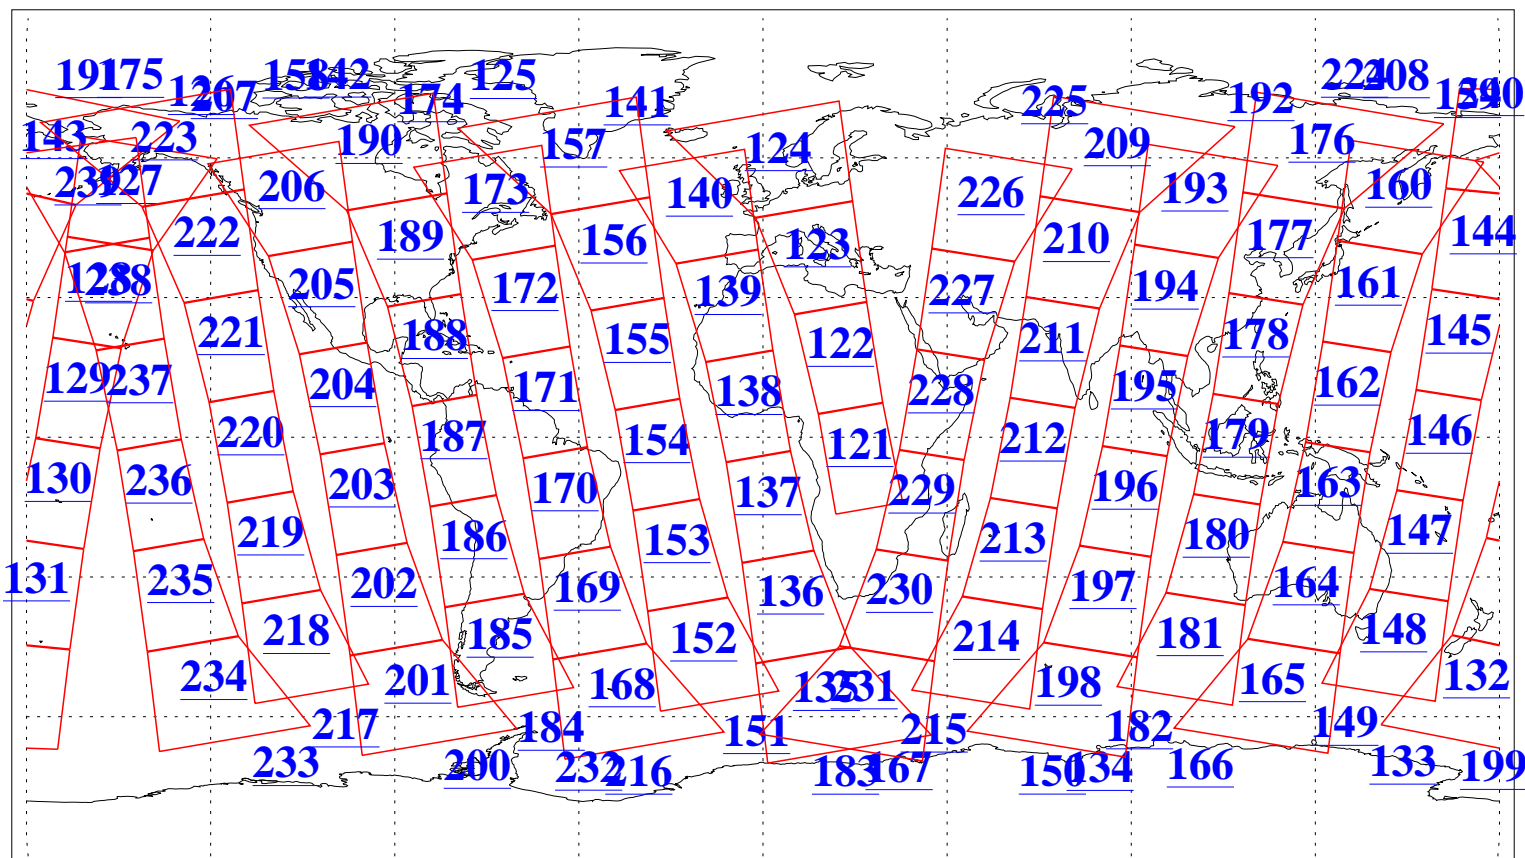

L1B Availability
AMSU Granules: 240
HSB Granules: 0
AIRS Granules: 240

15 Apr 2009
DoY 105
Aqua Day 2538
Granules: 1 to 120

Granules: 121 to 240

Legend: AMSU Available, HSB Available, AIRS Available

L1B Availability
AMSU Granules: 240
HSB Granules: 0
AIRS Granules: 240

15 Apr 2009
DoY 105
Aqua Day 2538
Ascending Granules

Descending Granules

Legend: AMSU Available, HSB Available, AIRS Available

L1B Availability
 AMSU Granules: 240
 HSB Granules: 0
 AIRS Granules: 240

15 Apr 2009
 DoY 105
 Aqua Day 2538