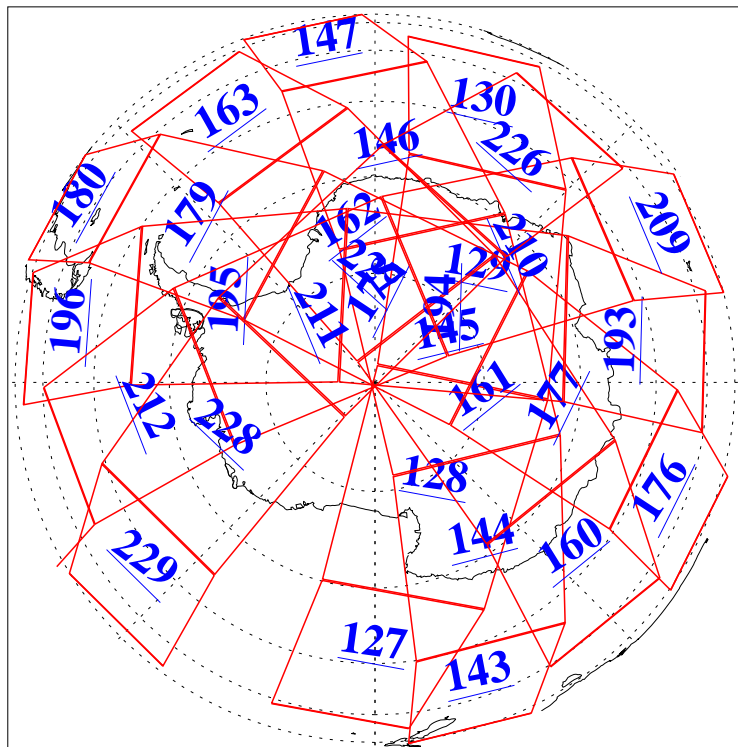

L1B Availability
AMSU Granules: 240
HSB Granules: 0
AIRS Granules: 240

12 Apr 2009
DoY 102
Aqua Day 2535
Granules: 1 to 120

Granules: 121 to 240

Legend: AMSU Available, HSB Available, AIRS Available

L1B Availability
AMSU Granules: 240
HSB Granules: 0
AIRS Granules: 240

12 Apr 2009
DoY 102
Aqua Day 2535

Ascending Granules

Descending Granules

Legend: AMSU Available, HSB Available, AIRS Available

L1B Availability
 AMSU Granules: 240
 HSB Granules: 0
 AIRS Granules: 240

12 Apr 2009
 DoY 102
 Aqua Day 2535

Northern Hemisphere Granules

Southern Hemisphere Granules

Legend: AMSU Available, HSB Available, AIRS Available