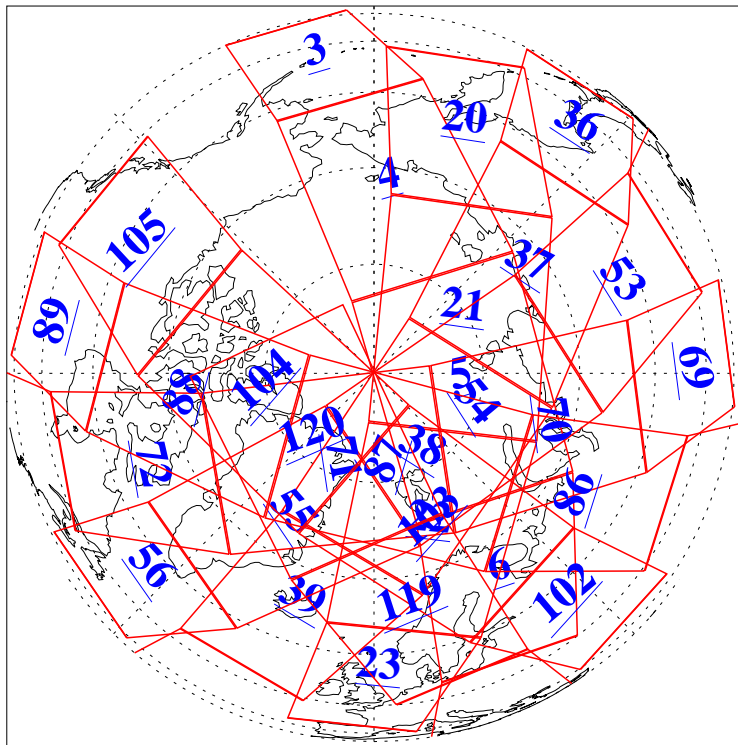

L1B Availability
AMSU Granules: 240
HSB Granules: 0
AIRS Granules: 240

12 Apr 2009
DoY 102
Aqua Day 2535
Granules: 1 to 120

Granules: 121 to 240

Legend: AMSU Available, HSB Available, AIRS Available

L1B Availability
AMSU Granules: 240
HSB Granules: 0
AIRS Granules: 240

12 Apr 2009
DoY 102
Aqua Day 2535

Ascending Granules

Descending Granules

Legend: AMSU Available, HSB Available, AIRS Available

L1B Availability
 AMSU Granules: 240
 HSB Granules: 0
 AIRS Granules: 240

12 Apr 2009
 DoY 102
 Aqua Day 2535

Northern Hemisphere Granules

Southern Hemisphere Granules

Legend: AMSU Available, HSB Available, AIRS Available