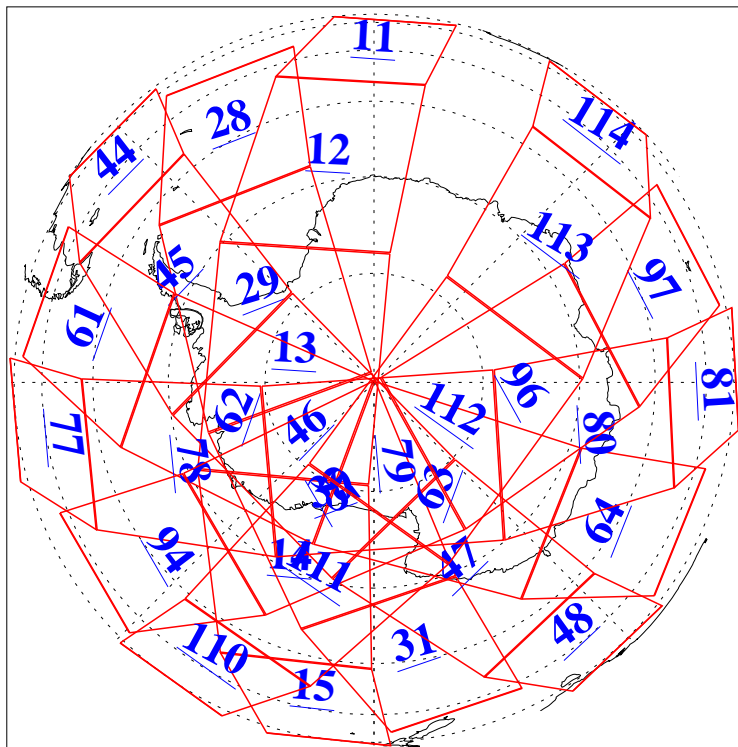

L1B Availability
AMSU Granules: 240
HSB Granules: 0
AIRS Granules: 240

12 Apr 2009
DoY 102
Aqua Day 2535
Granules: 1 to 120

Granules: 121 to 240

Legend: AMSU Available, HSB Available, AIRS Available

L1B Availability
AMSU Granules: 240
HSB Granules: 0
AIRS Granules: 240

12 Apr 2009
DoY 102
Aqua Day 2535

Ascending Granules

Descending Granules

Legend: AMSU Available, HSB Available, AIRS Available

L1B Availability
 AMSU Granules: 240
 HSB Granules: 0
 AIRS Granules: 240

12 Apr 2009
 DoY 102
 Aqua Day 2535

Northern Hemisphere Granules

Southern Hemisphere Granules

Legend: AMSU Available, HSB Available, AIRS Available