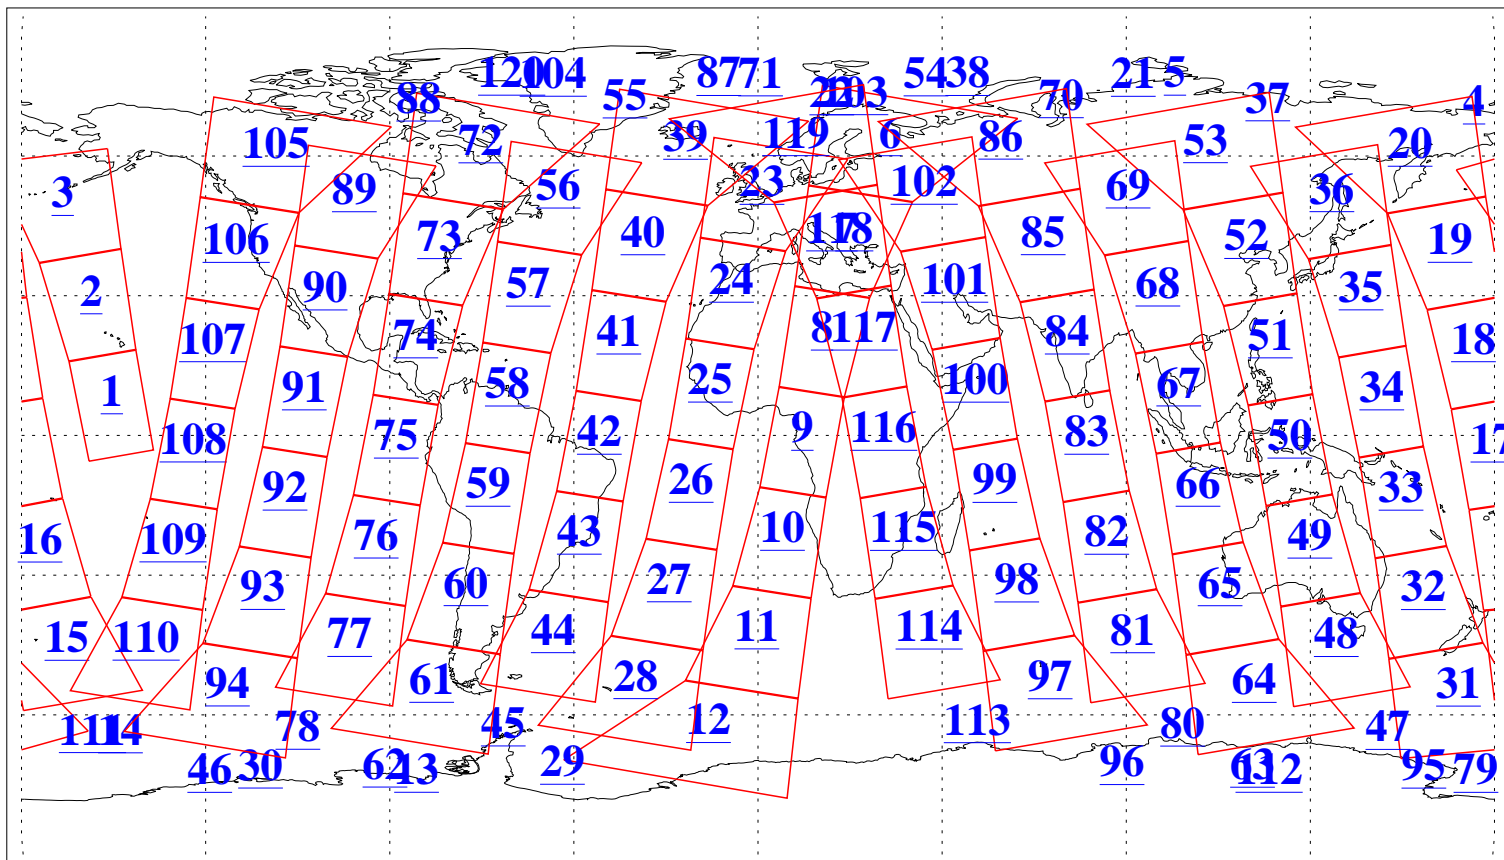

L1B Availability
AMSU Granules: 240
HSB Granules: 0
AIRS Granules: 240

12 Apr 2009
DoY 102
Aqua Day 2535
Granules: 1 to 120

Granules: 121 to 240

Legend: AMSU Available, HSB Available, AIRS Available

L1B Availability
AMSU Granules: 240
HSB Granules: 0
AIRS Granules: 240

12 Apr 2009
DoY 102
Aqua Day 2535

Ascending Granules

Descending Granules

Legend: AMSU Available, HSB Available, AIRS Available

L1B Availability
 AMSU Granules: 240
 HSB Granules: 0
 AIRS Granules: 240

12 Apr 2009
 DoY 102
 Aqua Day 2535

Northern Hemisphere Granules

Southern Hemisphere Granules

Legend: AMSU Available, HSB Available, AIRS Available