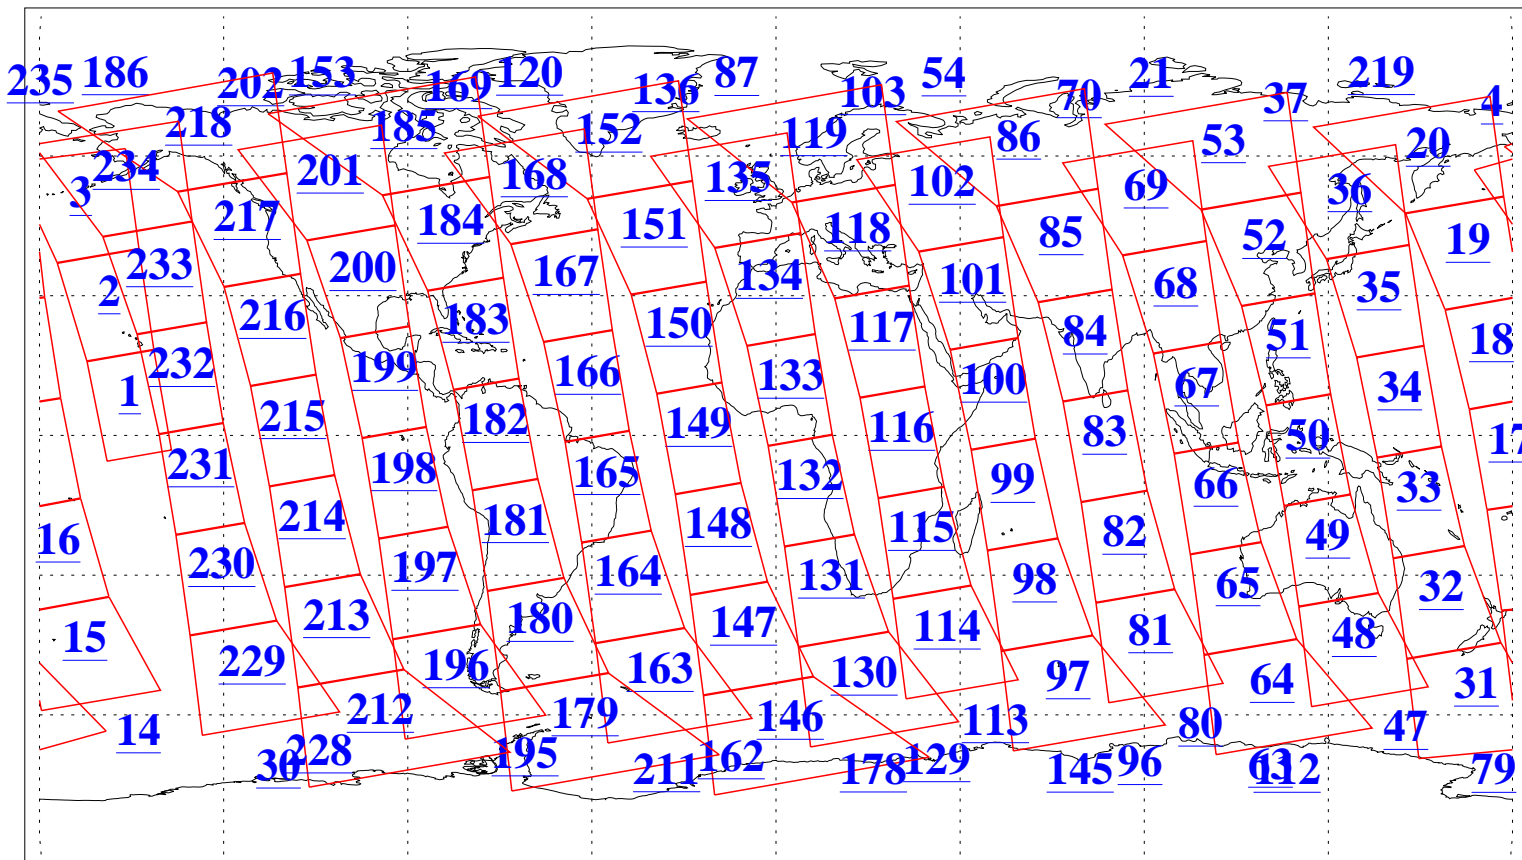

L1B Availability
AMSU Granules: 240
HSB Granules: 0
AIRS Granules: 240

12 Apr 2009
DoY 102
Aqua Day 2535
Granules: 1 to 120

Granules: 121 to 240

Legend: AMSU Available, HSB Available, AIRS Available

L1B Availability
AMSU Granules: 240
HSB Granules: 0
AIRS Granules: 240

12 Apr 2009
DoY 102
Aqua Day 2535

Ascending Granules

Descending Granules

Legend: AMSU Available, HSB Available, AIRS Available

L1B Availability
 AMSU Granules: 240
 HSB Granules: 0
 AIRS Granules: 240

12 Apr 2009
 DoY 102
 Aqua Day 2535

Northern Hemisphere Granules

Southern Hemisphere Granules

Legend: AMSU Available, HSB Available, AIRS Available