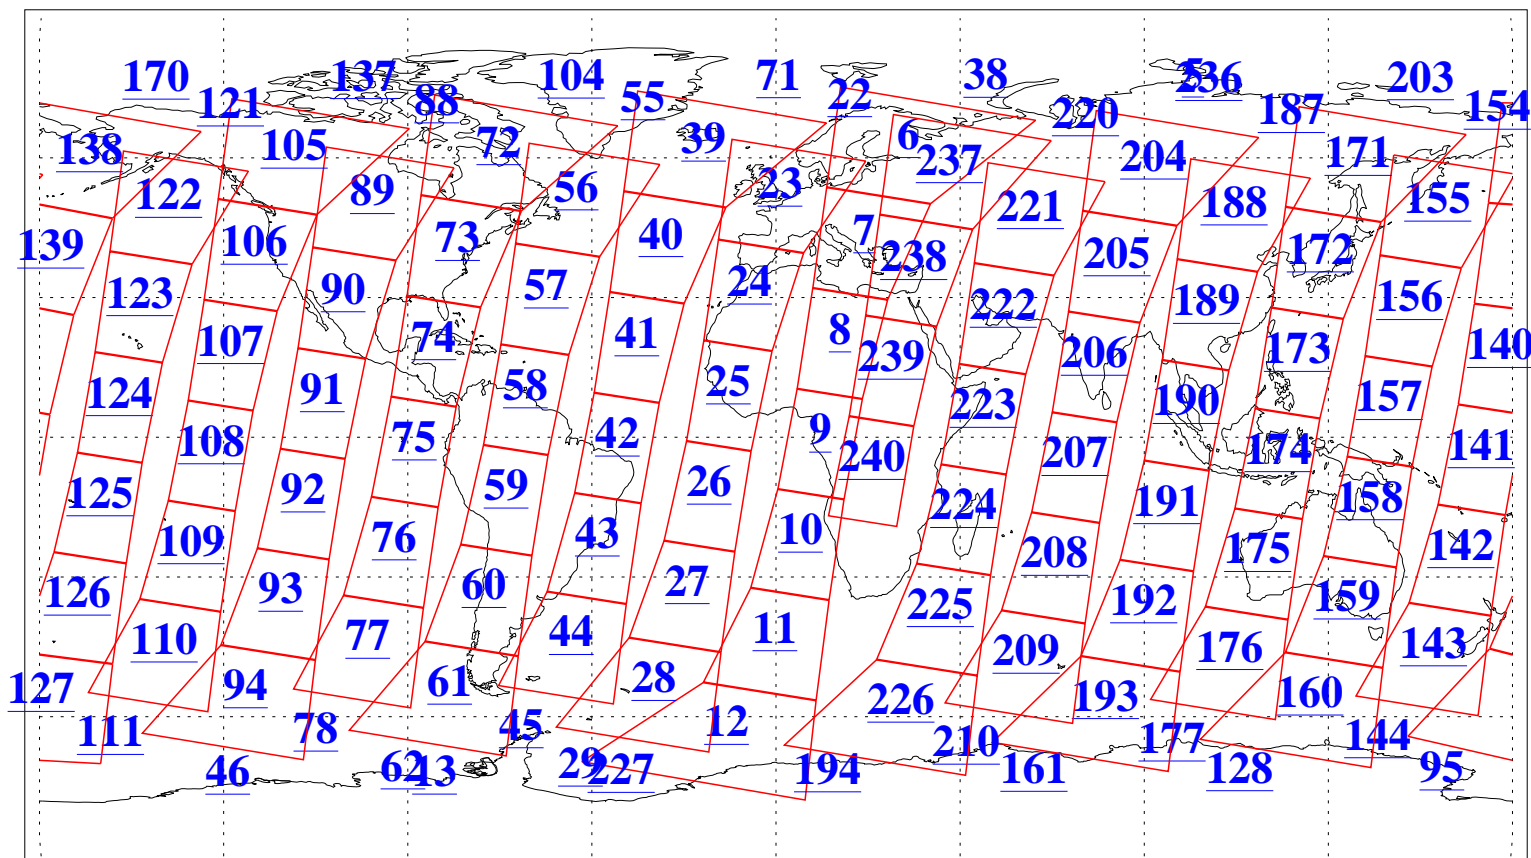

L1B Availability
AMSU Granules: 240
HSB Granules: 0
AIRS Granules: 240

12 Apr 2009
DoY 102
Aqua Day 2535
Granules: 1 to 120

Granules: 121 to 240

Legend: AMSU Available, HSB Available, AIRS Available

L1B Availability
AMSU Granules: 240
HSB Granules: 0
AIRS Granules: 240

12 Apr 2009
DoY 102
Aqua Day 2535

Ascending Granules

Descending Granules

Legend: AMSU Available, HSB Available, AIRS Available

L1B Availability
 AMSU Granules: 240
 HSB Granules: 0
 AIRS Granules: 240

12 Apr 2009
 DoY 102
 Aqua Day 2535

Northern Hemisphere Granules

Southern Hemisphere Granules

Legend: AMSU Available, HSB Available, AIRS Available