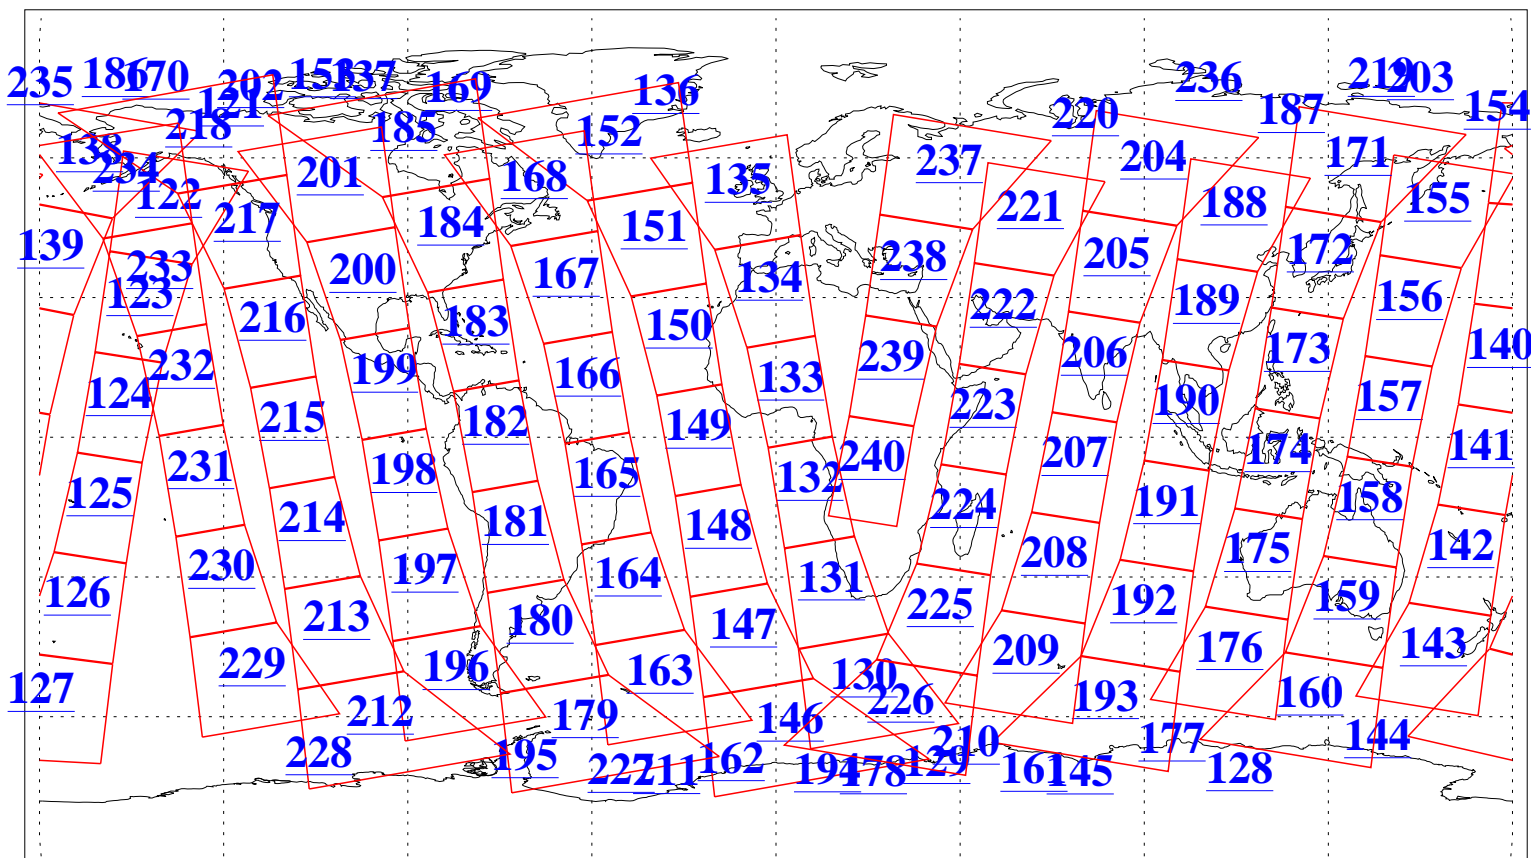

L1B Availability
AMSU Granules: 240
HSB Granules: 0
AIRS Granules: 240

12 Apr 2009
DoY 102
Aqua Day 2535
Granules: 1 to 120

Granules: 121 to 240

Legend: AMSU Available, HSB Available, AIRS Available

L1B Availability
AMSU Granules: 240
HSB Granules: 0
AIRS Granules: 240

12 Apr 2009
DoY 102
Aqua Day 2535

Ascending Granules

Descending Granules

Legend: AMSU Available, HSB Available, AIRS Available

L1B Availability
 AMSU Granules: 240
 HSB Granules: 0
 AIRS Granules: 240

12 Apr 2009
 DoY 102
 Aqua Day 2535

Northern Hemisphere Granules

Southern Hemisphere Granules

Legend: AMSU Available, HSB Available, AIRS Available