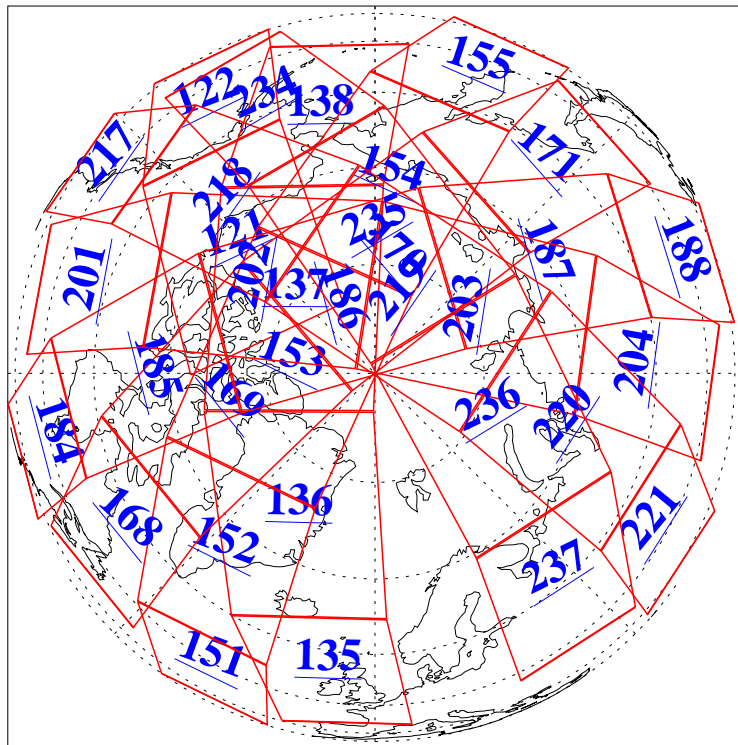

L1B Availability
AMSU Granules: 240
HSB Granules: 0
AIRS Granules: 240

12 Apr 2009
DoY 102
Aqua Day 2535
Granules: 1 to 120

Granules: 121 to 240

Legend: AMSU Available, HSB Available, AIRS Available

L1B Availability
AMSU Granules: 240
HSB Granules: 0
AIRS Granules: 240

12 Apr 2009
DoY 102
Aqua Day 2535

Ascending Granules

Descending Granules

Legend: AMSU Available, HSB Available, AIRS Available

L1B Availability
 AMSU Granules: 240
 HSB Granules: 0
 AIRS Granules: 240

12 Apr 2009
 DoY 102
 Aqua Day 2535

Northern Hemisphere Granules

Southern Hemisphere Granules

Legend: AMSU Available, HSB Available, AIRS Available