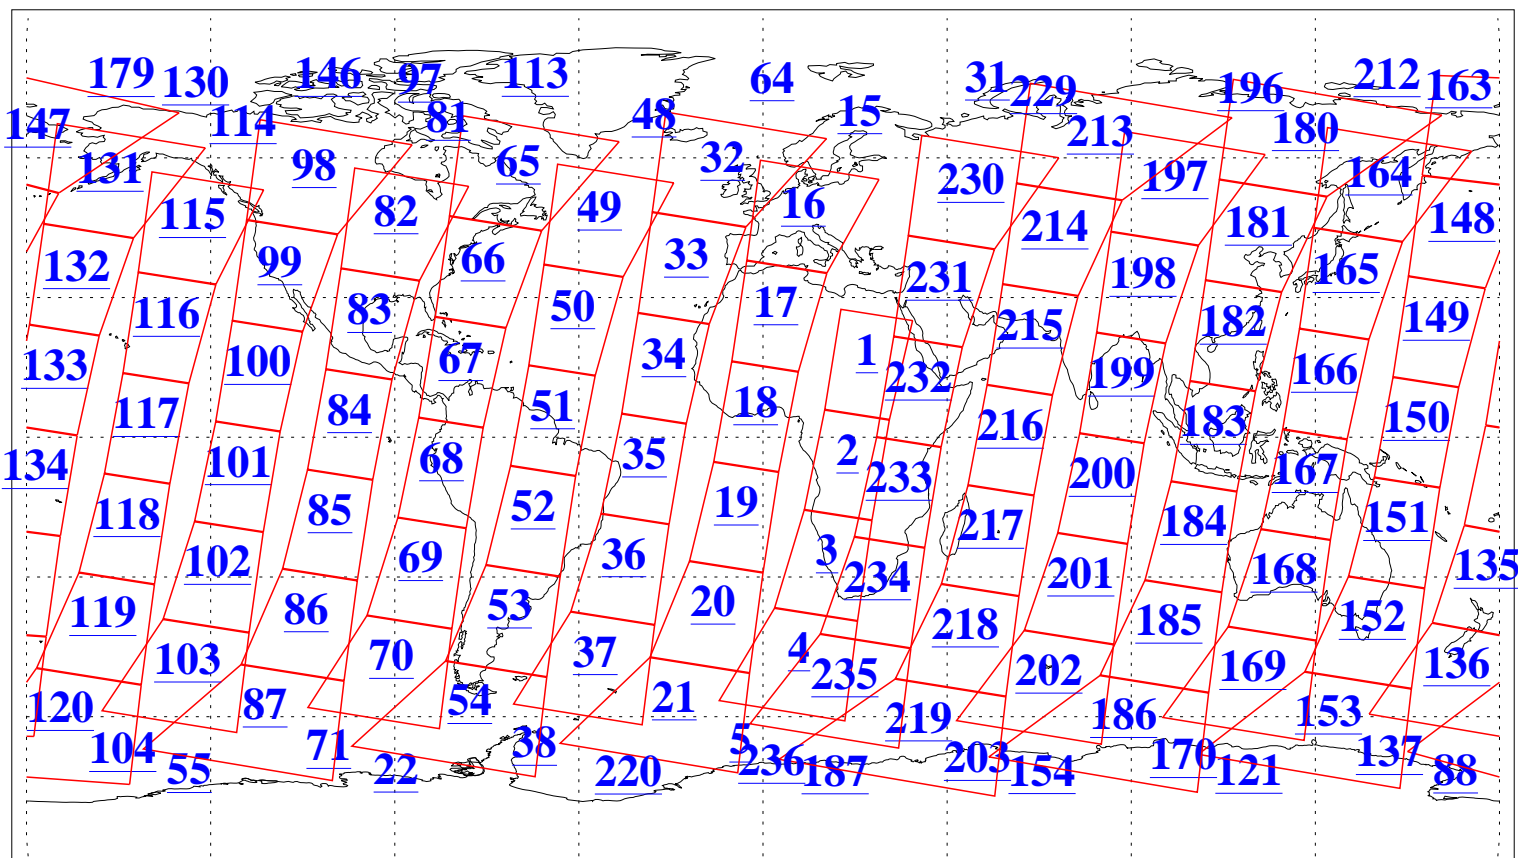

L1B Availability  
AMSU Granules: 240  
HSB Granules: 0  
AIRS Granules: 240

11 Apr 2009  
DoY 101  
Aqua Day 2534  
Granules: 1 to 120

Granules: 121 to 240

Legend: AMSU Available, HSB Available, AIRS Available

L1B Availability  
AMSU Granules: 240  
HSB Granules: 0  
AIRS Granules: 240

11 Apr 2009  
DoY 101  
Aqua Day 2534  
Ascending Granules

Descending Granules

Legend: AMSU Available, HSB Available, AIRS Available

L1B Availability  
 AMSU Granules: 240  
 HSB Granules: 0  
 AIRS Granules: 240

11 Apr 2009  
 DoY 101  
 Aqua Day 2534

Northern Hemisphere Granules

Southern Hemisphere Granules

Legend: AMSU Available, HSB Available, AIRS Available