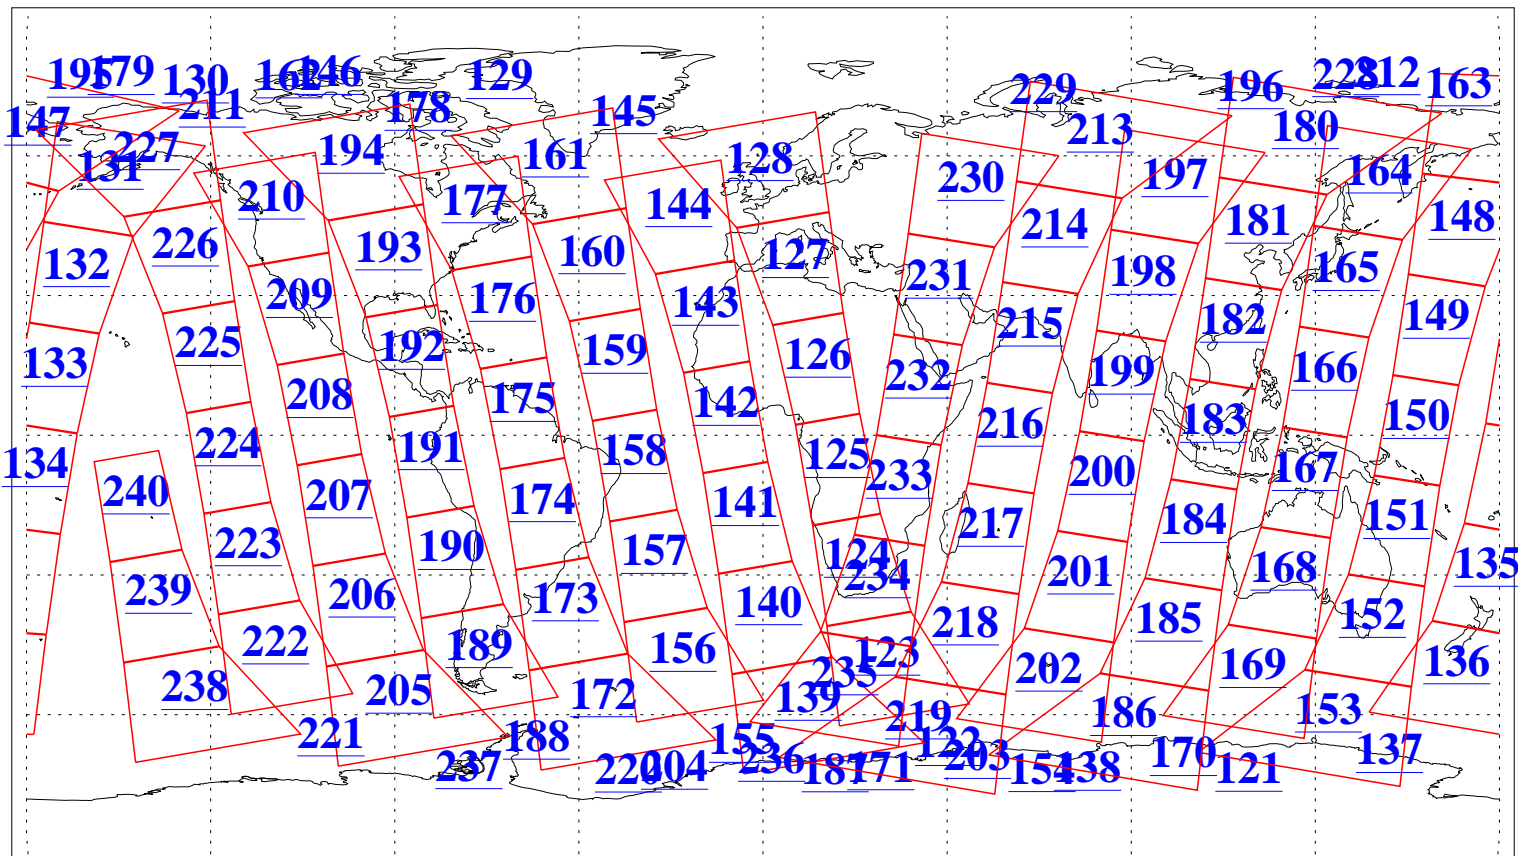

L1B Availability  
AMSU Granules: 240  
HSB Granules: 0  
AIRS Granules: 240

11 Apr 2009  
DoY 101  
Aqua Day 2534  
Granules: 1 to 120

Granules: 121 to 240

Legend: AMSU Available, HSB Available, AIRS Available

L1B Availability  
AMSU Granules: 240  
HSB Granules: 0  
AIRS Granules: 240

11 Apr 2009  
DoY 101  
Aqua Day 2534  
Ascending Granules

Descending Granules

Legend: AMSU Available, HSB Available, AIRS Available

L1B Availability  
 AMSU Granules: 240  
 HSB Granules: 0  
 AIRS Granules: 240

11 Apr 2009  
 DoY 101  
 Aqua Day 2534

Northern Hemisphere Granules

Southern Hemisphere Granules

Legend: AMSU Available, HSB Available, AIRS Available