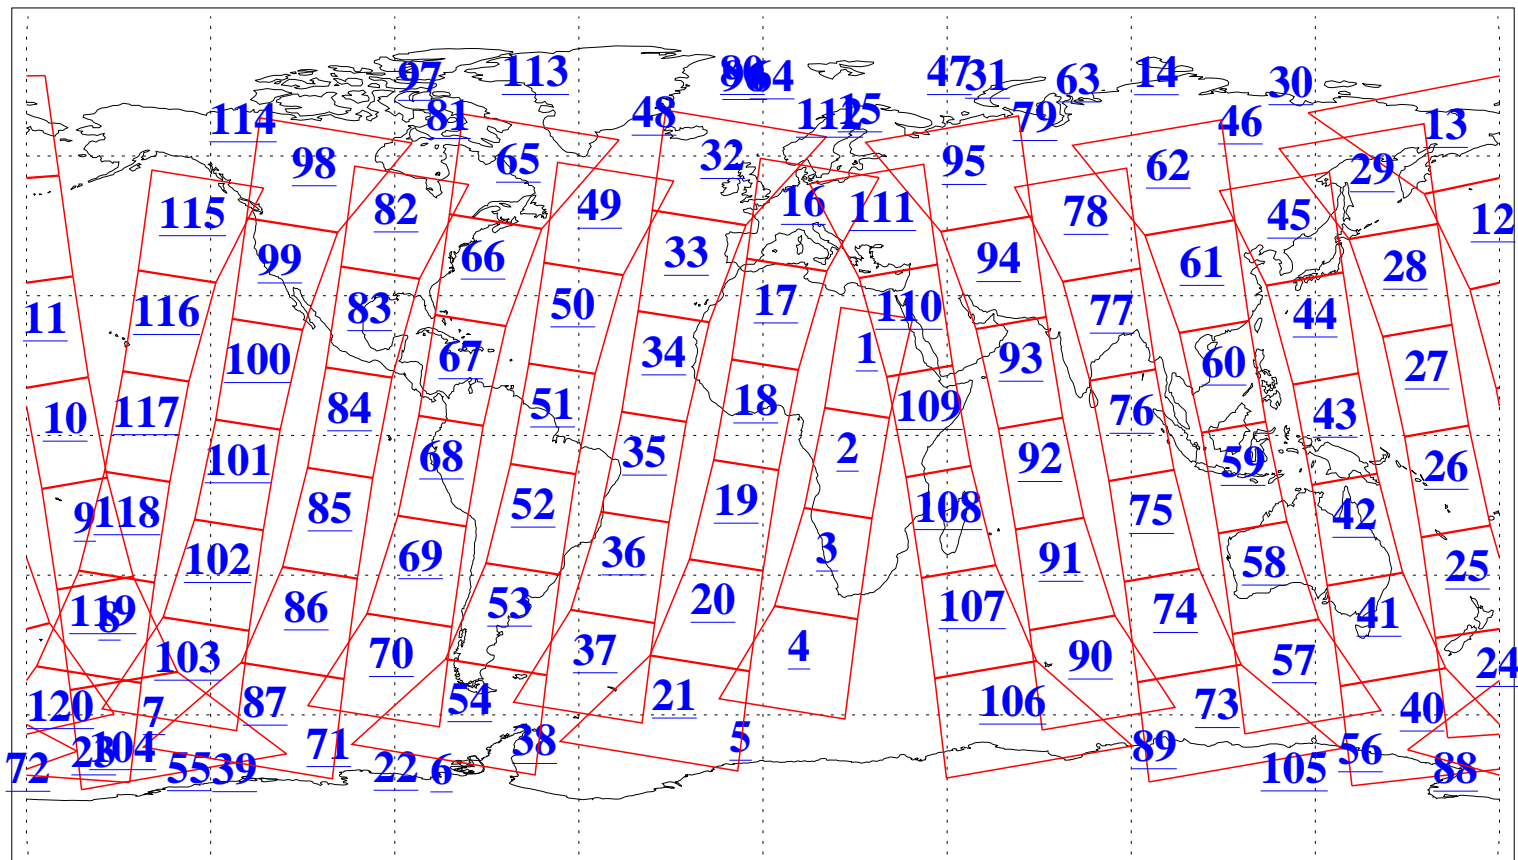

L1B Availability  
AMSU Granules: 240  
HSB Granules: 0  
AIRS Granules: 240

11 Apr 2009  
DoY 101  
Aqua Day 2534  
Granules: 1 to 120

Granules: 121 to 240

Legend: AMSU Available, HSB Available, AIRS Available

L1B Availability  
AMSU Granules: 240  
HSB Granules: 0  
AIRS Granules: 240

11 Apr 2009  
DoY 101  
Aqua Day 2534  
Ascending Granules

Descending Granules

Legend: AMSU Available, HSB Available, AIRS Available

L1B Availability  
 AMSU Granules: 240  
 HSB Granules: 0  
 AIRS Granules: 240

11 Apr 2009  
 DoY 101  
 Aqua Day 2534

Northern Hemisphere Granules

Southern Hemisphere Granules

Legend: AMSU Available, HSB Available, AIRS Available