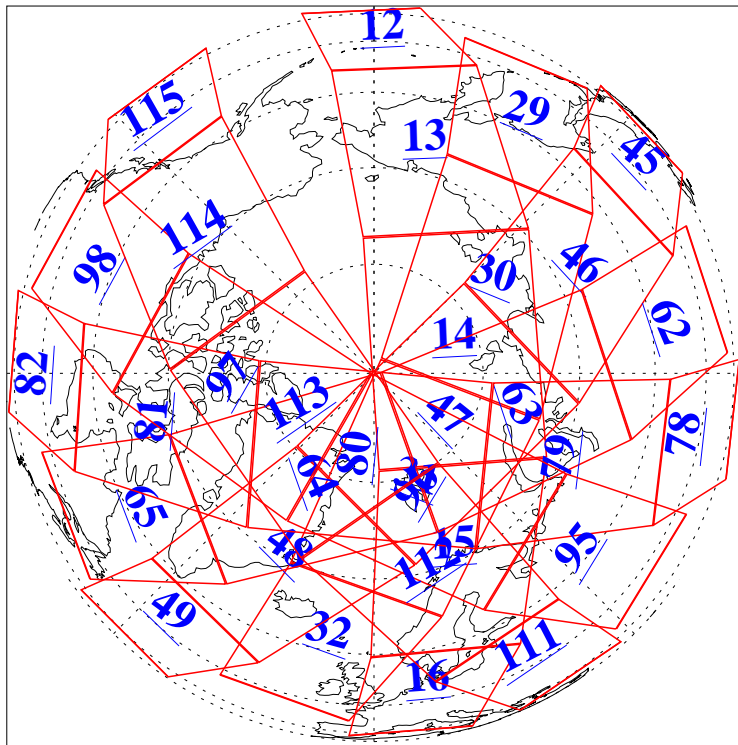

L1B Availability  
AMSU Granules: 240  
HSB Granules: 0  
AIRS Granules: 240

11 Apr 2009  
DoY 101  
Aqua Day 2534  
Granules: 1 to 120

Granules: 121 to 240

Legend: AMSU Available, HSB Available, AIRS Available

L1B Availability  
AMSU Granules: 240  
HSB Granules: 0  
AIRS Granules: 240

11 Apr 2009  
DoY 101  
Aqua Day 2534  
Ascending Granules

Descending Granules

Legend: AMSU Available, HSB Available, AIRS Available

L1B Availability  
 AMSU Granules: 240  
 HSB Granules: 0  
 AIRS Granules: 240

11 Apr 2009  
 DoY 101  
 Aqua Day 2534

Northern Hemisphere Granules

Southern Hemisphere Granules

Legend: AMSU Available, HSB Available, AIRS Available