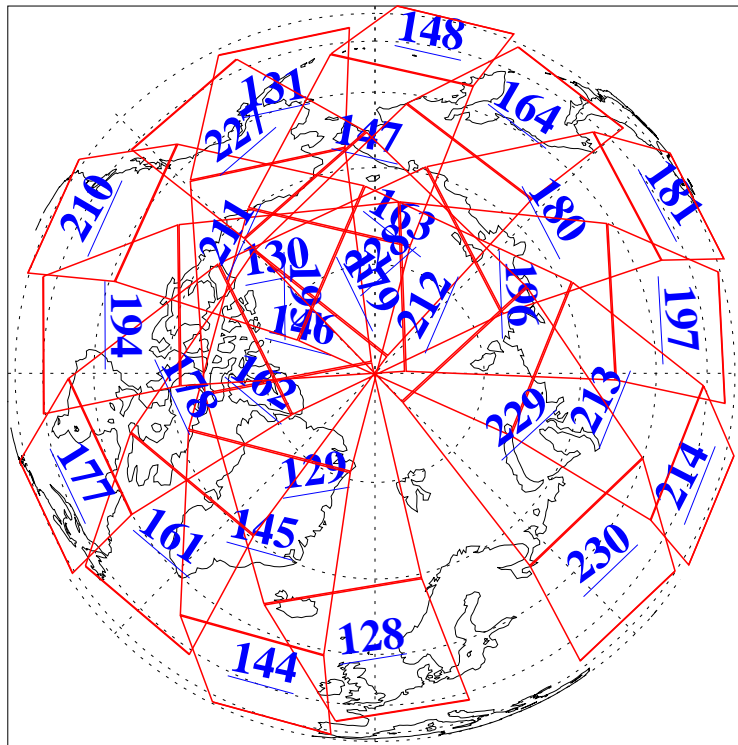

L1B Availability  
AMSU Granules: 240  
HSB Granules: 0  
AIRS Granules: 240

11 Apr 2009  
DoY 101  
Aqua Day 2534  
Granules: 1 to 120

Granules: 121 to 240

Legend: AMSU Available, HSB Available, AIRS Available

L1B Availability  
AMSU Granules: 240  
HSB Granules: 0  
AIRS Granules: 240

11 Apr 2009  
DoY 101  
Aqua Day 2534  
Ascending Granules

Descending Granules

Legend: AMSU Available, HSB Available, AIRS Available

L1B Availability  
 AMSU Granules: 240  
 HSB Granules: 0  
 AIRS Granules: 240

11 Apr 2009  
 DoY 101  
 Aqua Day 2534

Northern Hemisphere Granules

Southern Hemisphere Granules

Legend: AMSU Available, HSB Available, AIRS Available