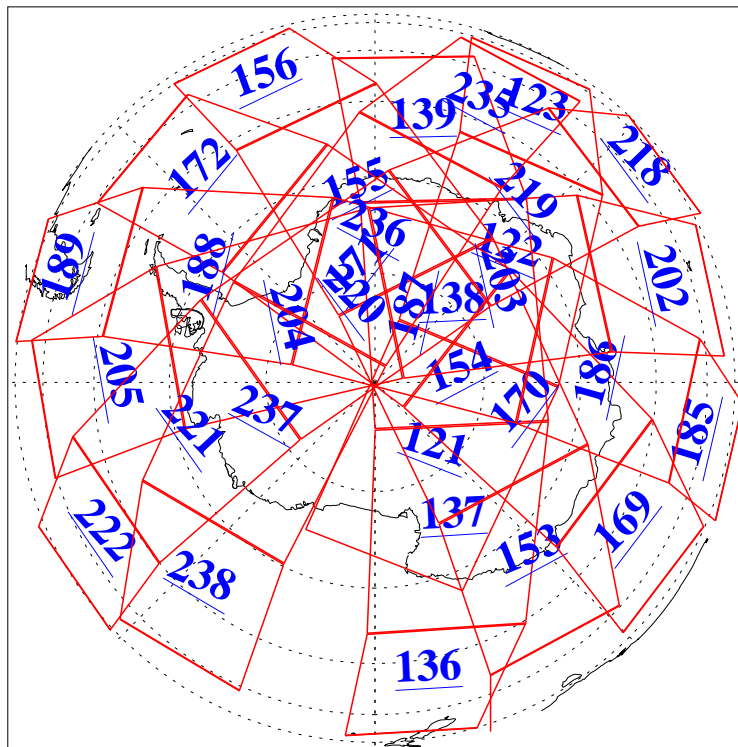

L1B Availability  
AMSU Granules: 240  
HSB Granules: 0  
AIRS Granules: 240

11 Apr 2009  
DoY 101  
Aqua Day 2534  
Granules: 1 to 120

Granules: 121 to 240

Legend: AMSU Available, HSB Available, AIRS Available

L1B Availability  
AMSU Granules: 240  
HSB Granules: 0  
AIRS Granules: 240

11 Apr 2009  
DoY 101  
Aqua Day 2534  
Ascending Granules

Descending Granules

Legend: AMSU Available, HSB Available, AIRS Available

L1B Availability  
 AMSU Granules: 240  
 HSB Granules: 0  
 AIRS Granules: 240

11 Apr 2009  
 DoY 101  
 Aqua Day 2534

Northern Hemisphere Granules

Southern Hemisphere Granules

Legend: AMSU Available, HSB Available, AIRS Available