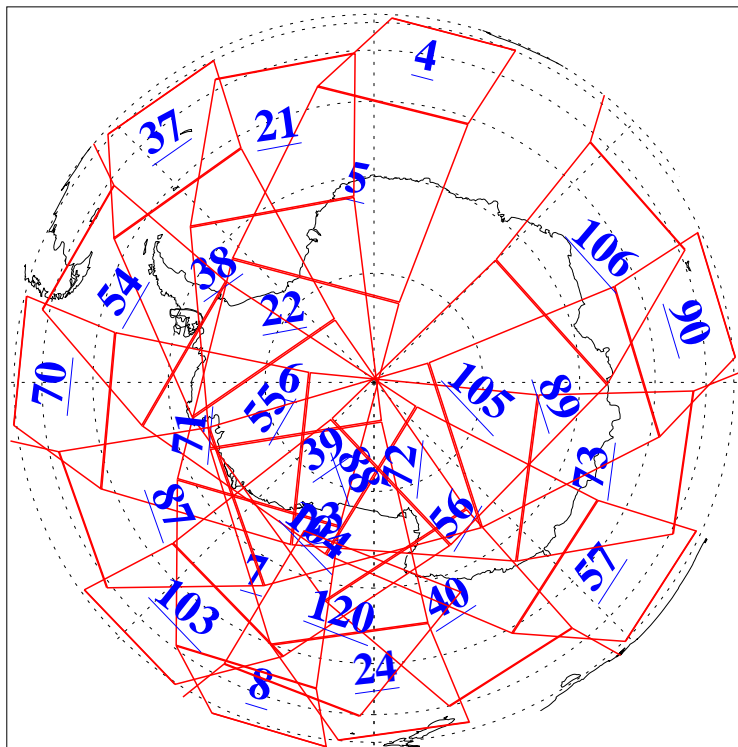

L1B Availability  
AMSU Granules: 240  
HSB Granules: 0  
AIRS Granules: 240

11 Apr 2009  
DoY 101  
Aqua Day 2534  
Granules: 1 to 120

Granules: 121 to 240

Legend: AMSU Available, HSB Available, AIRS Available

L1B Availability  
AMSU Granules: 240  
HSB Granules: 0  
AIRS Granules: 240

11 Apr 2009  
DoY 101  
Aqua Day 2534  
Ascending Granules

Descending Granules

Legend: AMSU Available, HSB Available, AIRS Available

L1B Availability  
 AMSU Granules: 240  
 HSB Granules: 0  
 AIRS Granules: 240

11 Apr 2009  
 DoY 101  
 Aqua Day 2534

Northern Hemisphere Granules

Southern Hemisphere Granules

Legend: AMSU Available, HSB Available, AIRS Available