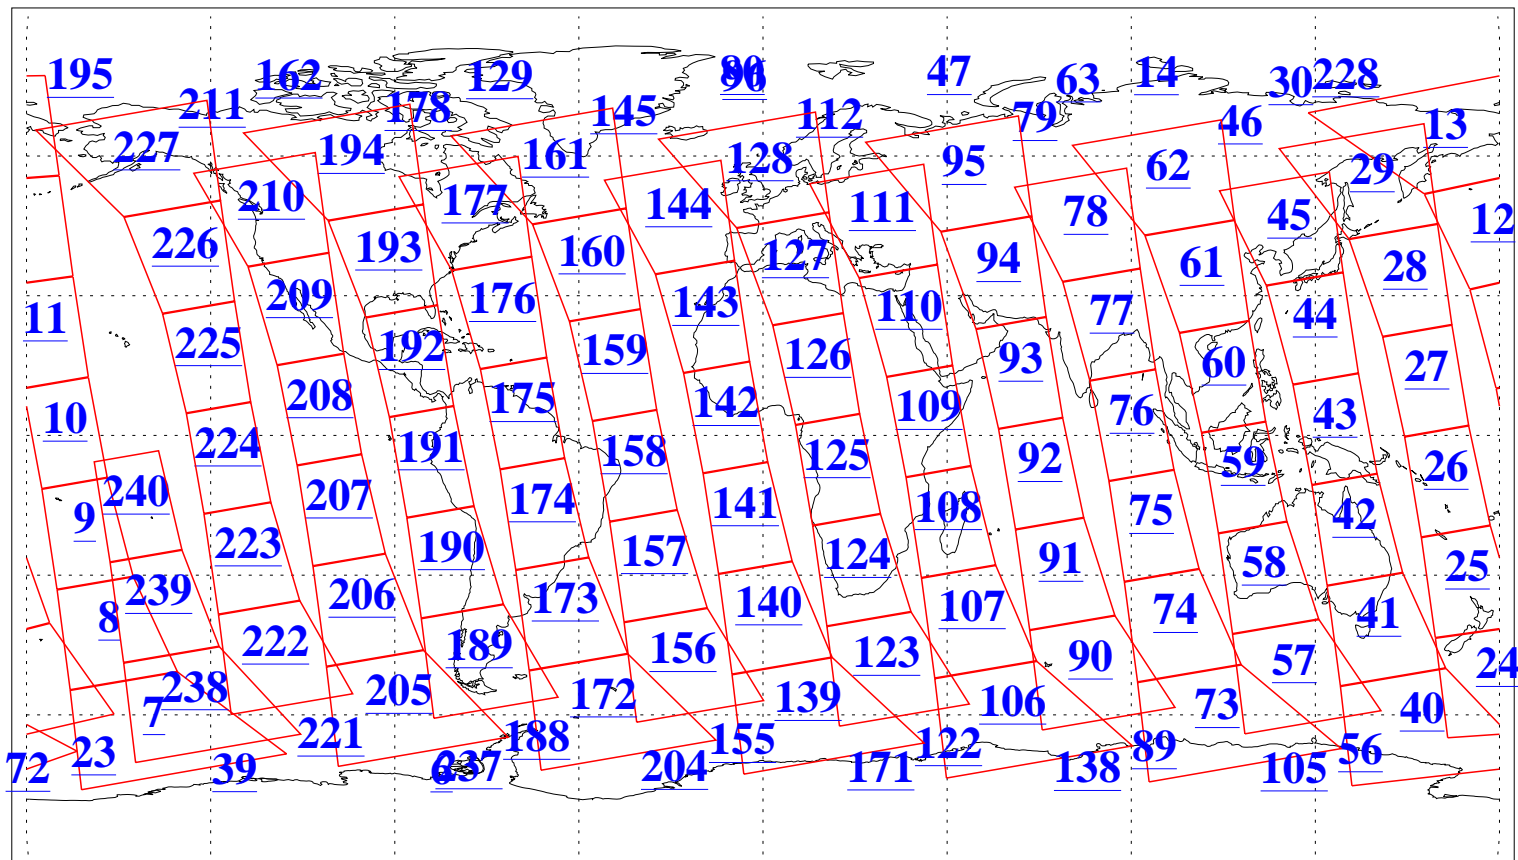

L1B Availability  
AMSU Granules: 240  
HSB Granules: 0  
AIRS Granules: 240

11 Apr 2009  
DoY 101  
Aqua Day 2534  
Granules: 1 to 120

Granules: 121 to 240

Legend: AMSU Available, HSB Available, AIRS Available

L1B Availability  
AMSU Granules: 240  
HSB Granules: 0  
AIRS Granules: 240

11 Apr 2009  
DoY 101  
Aqua Day 2534  
Ascending Granules

Descending Granules

Legend: AMSU Available, HSB Available, AIRS Available

L1B Availability  
 AMSU Granules: 240  
 HSB Granules: 0  
 AIRS Granules: 240

11 Apr 2009  
 DoY 101  
 Aqua Day 2534

Northern Hemisphere Granules

Southern Hemisphere Granules

Legend: AMSU Available, HSB Available, AIRS Available