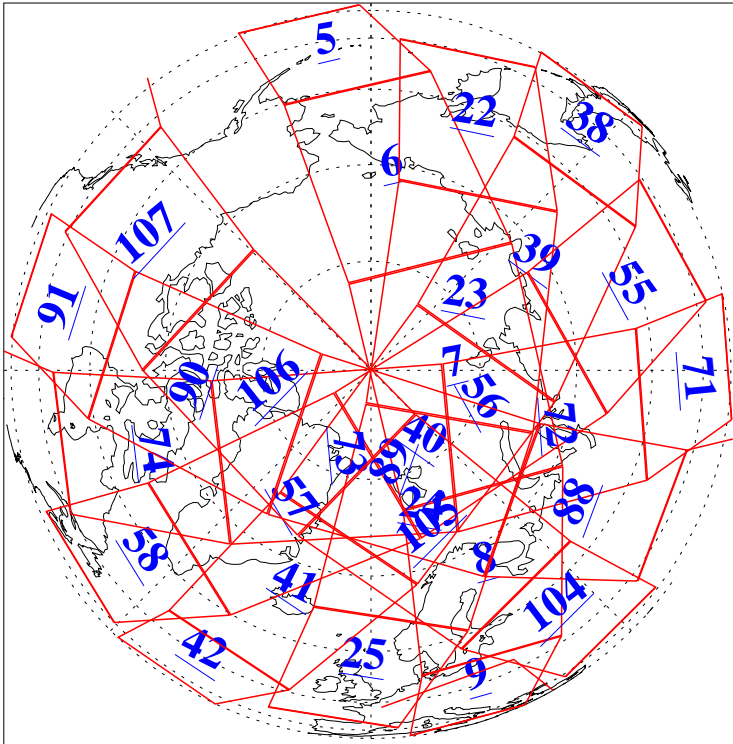

L1B Availability
AMSU Granules: 240
HSB Granules: 0
AIRS Granules: 240

10 Apr 2009
DoY 100
Aqua Day 2533
Granules: 1 to 120

Granules: 121 to 240

Legend: AMSU Available, HSB Available, AIRS Available

L1B Availability
AMSU Granules: 240
HSB Granules: 0
AIRS Granules: 240

10 Apr 2009
DoY 100
Aqua Day 2533

Ascending Granules

Descending Granules

Legend: AMSU Available, HSB Available, AIRS Available

L1B Availability
 AMSU Granules: 240
 HSB Granules: 0
 AIRS Granules: 240

10 Apr 2009
 DoY 100
 Aqua Day 2533

Northern Hemisphere Granules

Southern Hemisphere Granules

Legend: AMSU Available, HSB Available, AIRS Available