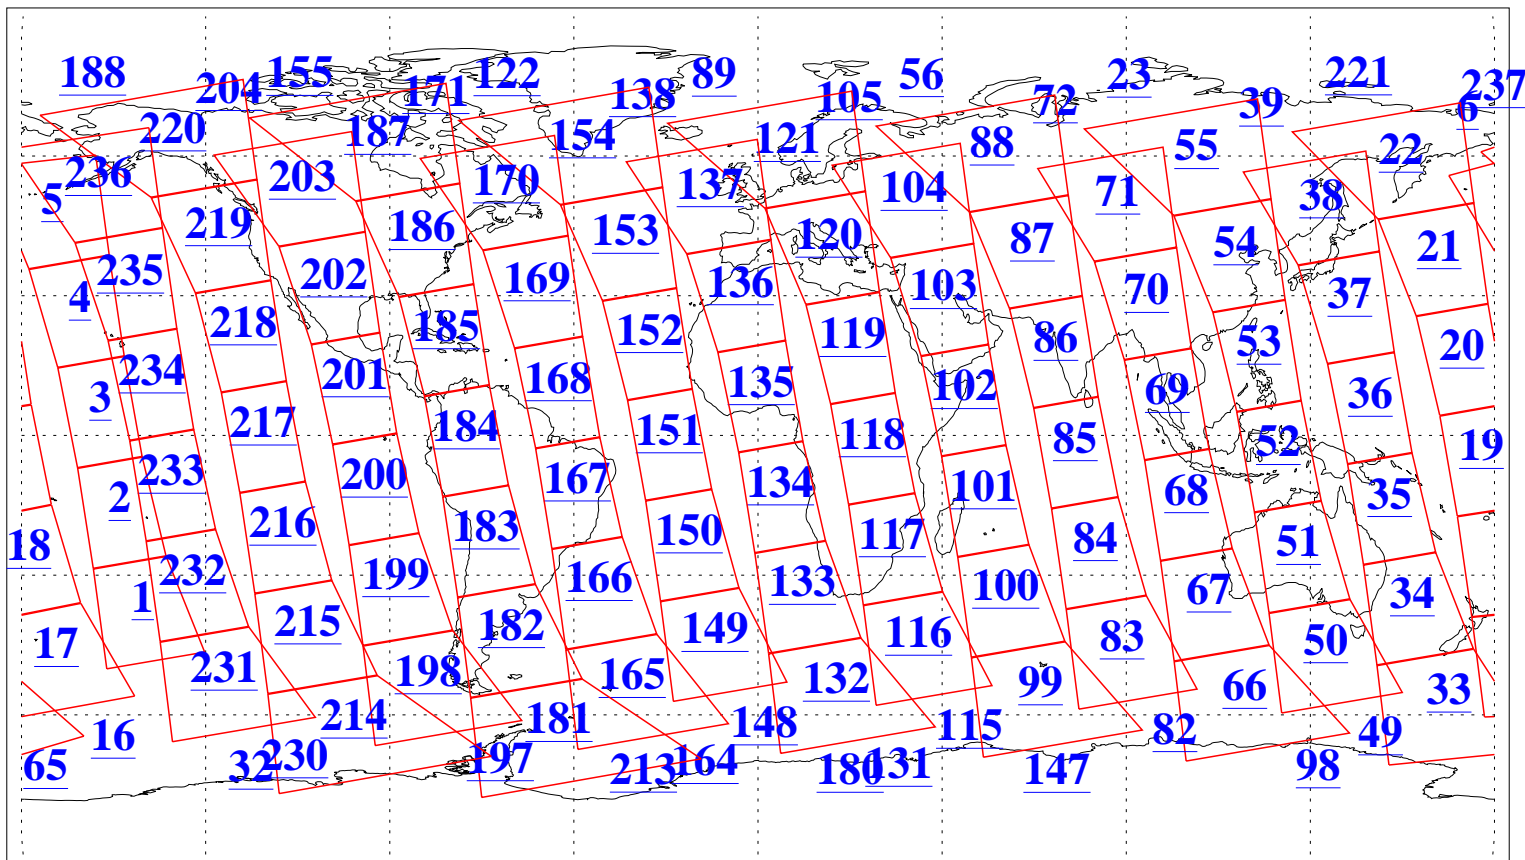

L1B Availability
AMSU Granules: 240
HSB Granules: 0
AIRS Granules: 240

10 Apr 2009
DoY 100
Aqua Day 2533
Granules: 1 to 120

Granules: 121 to 240

Legend: AMSU Available, HSB Available, AIRS Available

L1B Availability
AMSU Granules: 240
HSB Granules: 0
AIRS Granules: 240

10 Apr 2009
DoY 100
Aqua Day 2533

Ascending Granules

Descending Granules

Legend: AMSU Available, HSB Available, AIRS Available

L1B Availability
 AMSU Granules: 240
 HSB Granules: 0
 AIRS Granules: 240

10 Apr 2009
 DoY 100
 Aqua Day 2533

Northern Hemisphere Granules

Southern Hemisphere Granules

Legend: AMSU Available, HSB Available, AIRS Available