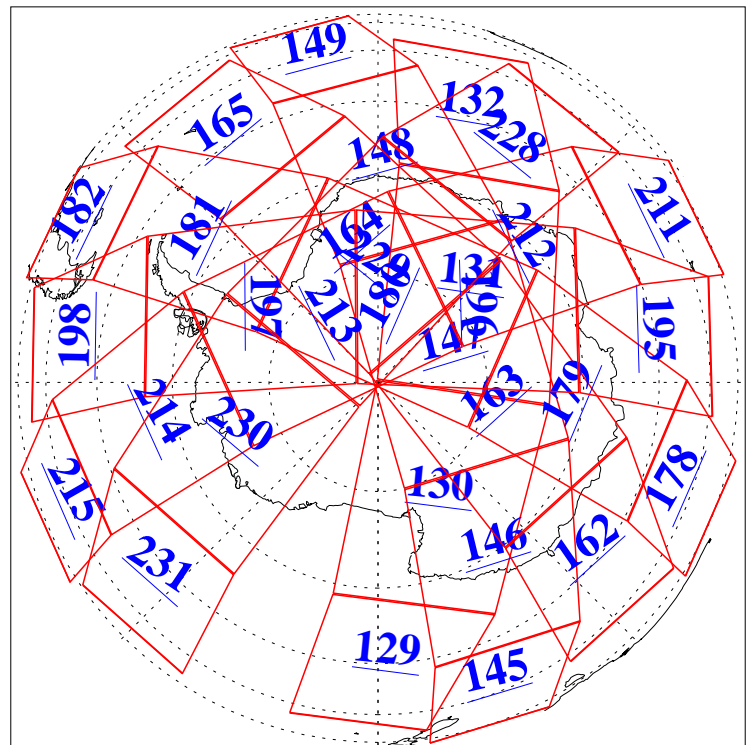

10 Apr 2009
DoY 100
Aqua Day 2533

Ascending Granules

Descending Granules

Legend: AMSU Available, HSB Available, AIRS Available

L1B Availability
 AMSU Granules: 240
 HSB Granules: 0
 AIRS Granules: 240

10 Apr 2009
 DoY 100
 Aqua Day 2533

Northern Hemisphere Granules

Southern Hemisphere Granules

Legend: AMSU Available, HSB Available, AIRS Available