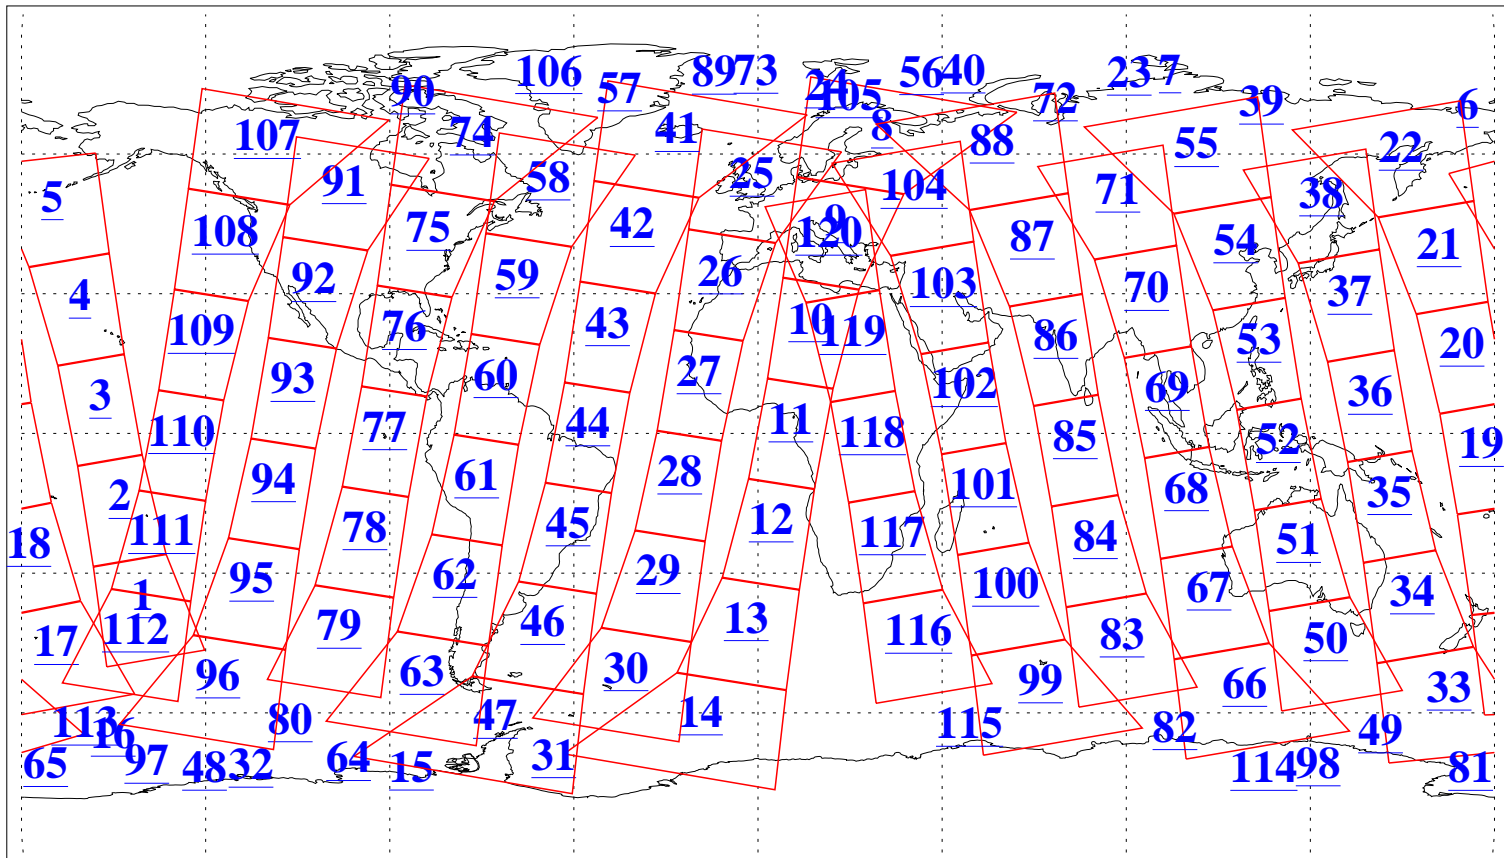

L1B Availability
AMSU Granules: 240
HSB Granules: 0
AIRS Granules: 240

10 Apr 2009
DoY 100
Aqua Day 2533
Granules: 1 to 120

Granules: 121 to 240

Legend: AMSU Available, HSB Available, AIRS Available

L1B Availability
AMSU Granules: 240
HSB Granules: 0
AIRS Granules: 240

10 Apr 2009
DoY 100
Aqua Day 2533

Ascending Granules

Descending Granules

Legend: AMSU Available, HSB Available, AIRS Available

L1B Availability
 AMSU Granules: 240
 HSB Granules: 0
 AIRS Granules: 240

10 Apr 2009
 DoY 100
 Aqua Day 2533

Northern Hemisphere Granules

Southern Hemisphere Granules

Legend: AMSU Available, HSB Available, AIRS Available