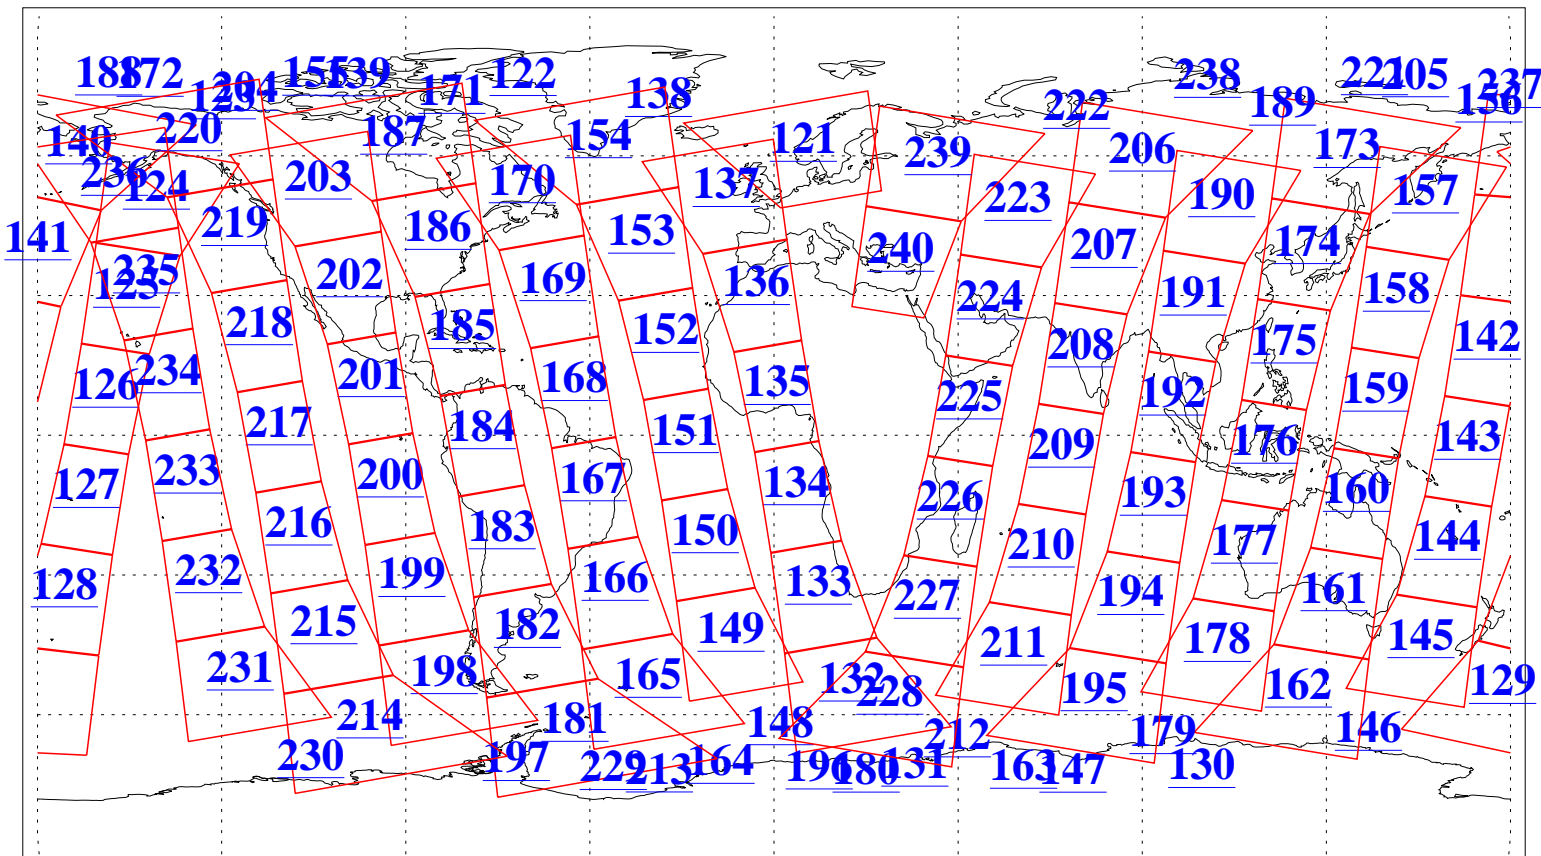

L1B Availability
AMSU Granules: 240
HSB Granules: 0
AIRS Granules: 240

10 Apr 2009
DoY 100
Aqua Day 2533
Granules: 1 to 120

Granules: 121 to 240

Legend: AMSU Available, HSB Available, AIRS Available

L1B Availability
AMSU Granules: 240
HSB Granules: 0
AIRS Granules: 240

10 Apr 2009
DoY 100
Aqua Day 2533

Ascending Granules

Descending Granules

Legend: AMSU Available, HSB Available, AIRS Available

L1B Availability
 AMSU Granules: 240
 HSB Granules: 0
 AIRS Granules: 240

10 Apr 2009
 DoY 100
 Aqua Day 2533

Northern Hemisphere Granules

Southern Hemisphere Granules

Legend: AMSU Available, HSB Available, AIRS Available