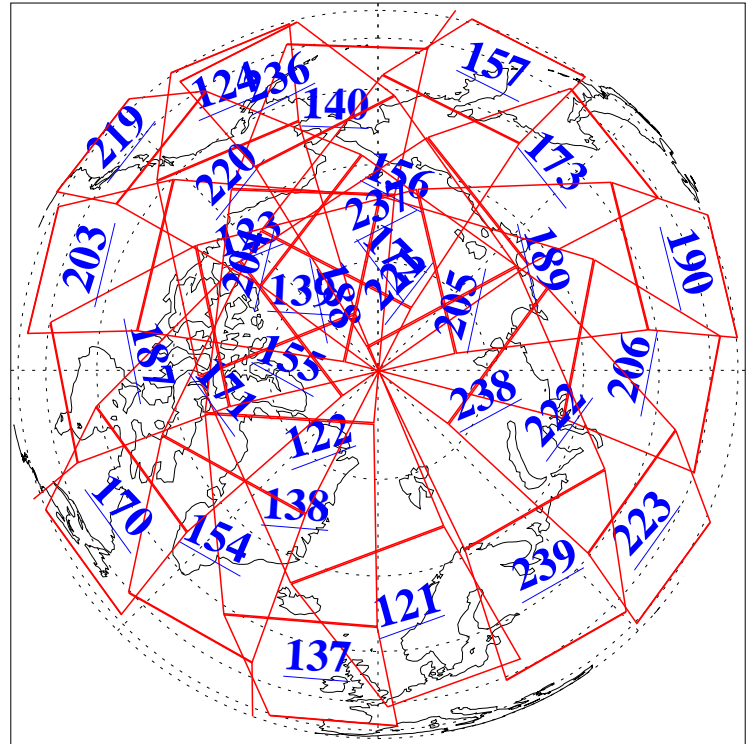

10 Apr 2009
DoY 100
Aqua Day 2533

Ascending Granules

Descending Granules

Legend: AMSU Available, HSB Available, AIRS Available

L1B Availability
 AMSU Granules: 240
 HSB Granules: 0
 AIRS Granules: 240

10 Apr 2009
 DoY 100
 Aqua Day 2533

Northern Hemisphere Granules

Southern Hemisphere Granules

Legend: AMSU Available, HSB Available, AIRS Available