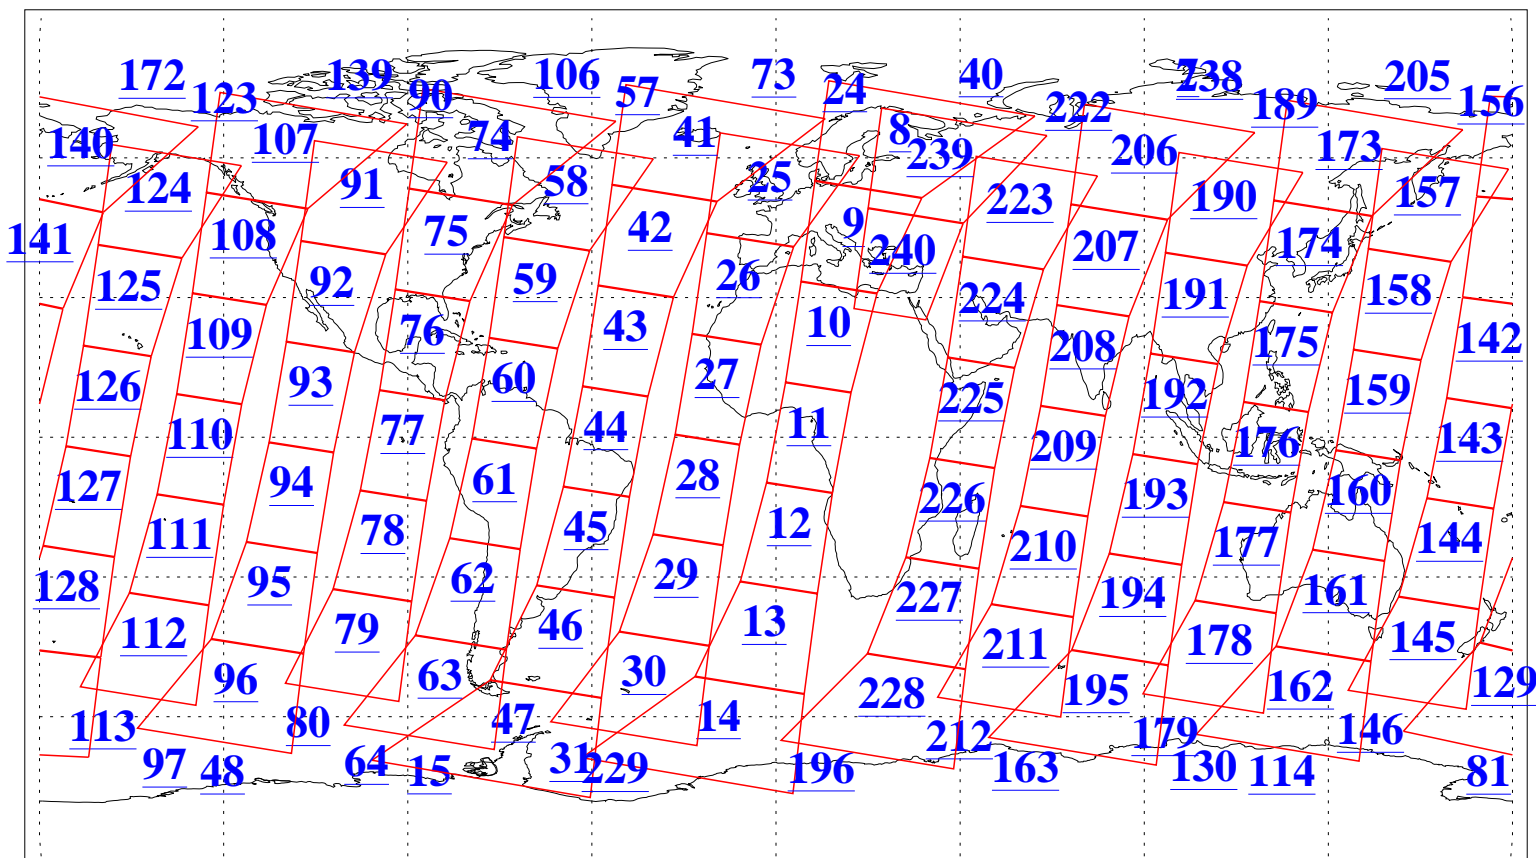

L1B Availability
AMSU Granules: 240
HSB Granules: 0
AIRS Granules: 240

10 Apr 2009
DoY 100
Aqua Day 2533
Granules: 1 to 120

Granules: 121 to 240

Legend: AMSU Available, HSB Available, AIRS Available

L1B Availability
AMSU Granules: 240
HSB Granules: 0
AIRS Granules: 240

10 Apr 2009
DoY 100
Aqua Day 2533

Ascending Granules

Descending Granules

Legend: AMSU Available, HSB Available, AIRS Available

L1B Availability
 AMSU Granules: 240
 HSB Granules: 0
 AIRS Granules: 240

10 Apr 2009
 DoY 100
 Aqua Day 2533