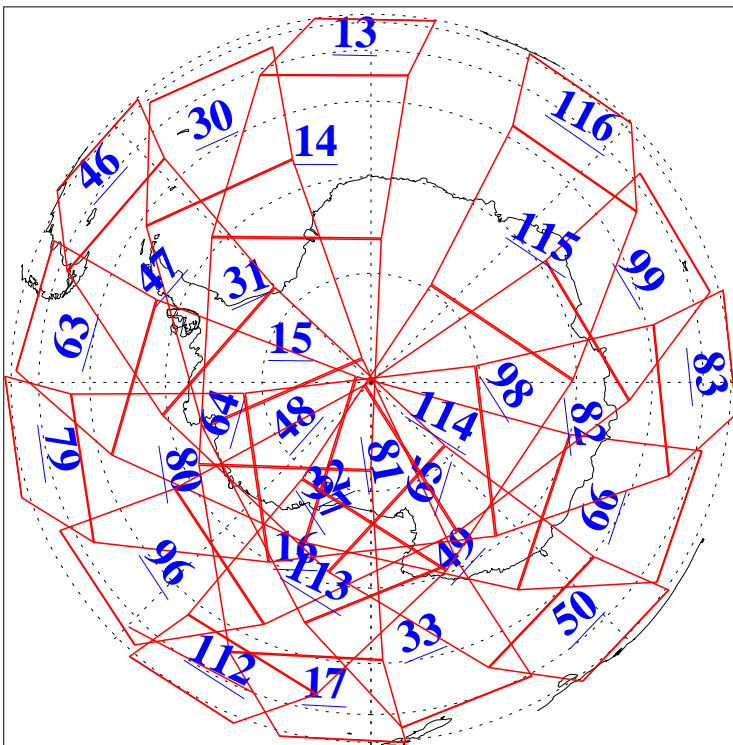

L1B Availability
AMSU Granules: 240
HSB Granules: 0
AIRS Granules: 240

10 Apr 2009
DoY 100
Aqua Day 2533
Granules: 1 to 120

Granules: 121 to 240

Legend: AMSU Available, HSB Available, AIRS Available

L1B Availability
AMSU Granules: 240
HSB Granules: 0
AIRS Granules: 240

10 Apr 2009
DoY 100
Aqua Day 2533

Ascending Granules

Descending Granules

Legend: AMSU Available, HSB Available, AIRS Available

L1B Availability
 AMSU Granules: 240
 HSB Granules: 0
 AIRS Granules: 240

10 Apr 2009
 DoY 100
 Aqua Day 2533

Northern Hemisphere Granules

Southern Hemisphere Granules

Legend: AMSU Available, HSB Available, AIRS Available