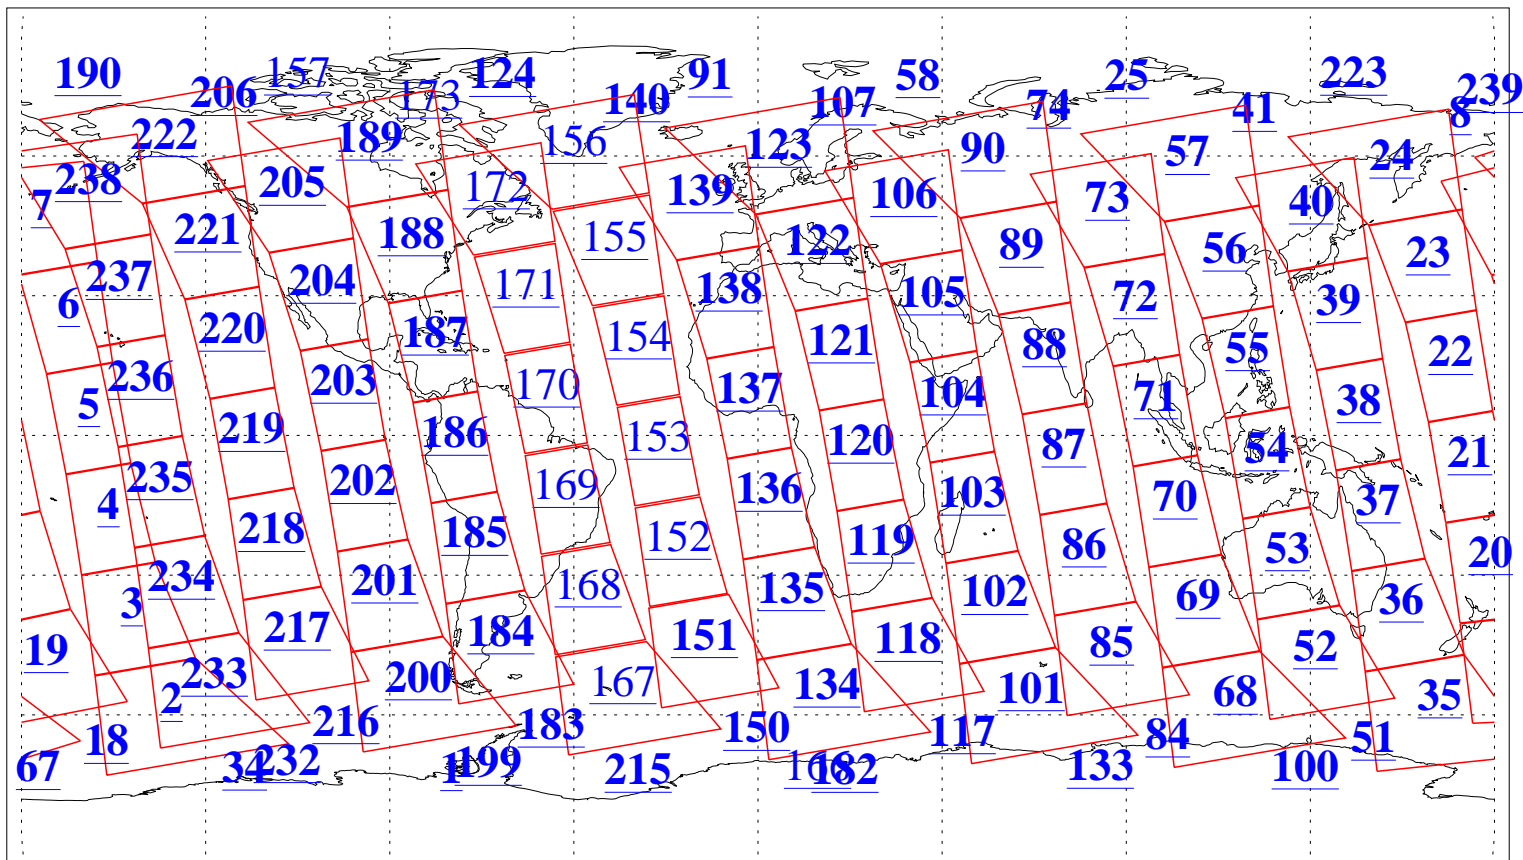

L1B Availability
AMSU Granules: 240
HSB Granules: 0
AIRS Granules: 211

8 Apr 2009
DoY 98
Aqua Day 2531
Granules: 1 to 120

Granules: 121 to 240

Legend: AMSU Available, HSB Available, AIRS Available

L1B Availability
AMSU Granules: 240
HSB Granules: 0
AIRS Granules: 211

8 Apr 2009
DoY 98
Aqua Day 2531
Ascending Granules

Descending Granules

Legend: AMSU Available, HSB Available, AIRS Available

L1B Availability
 AMSU Granules: 240
 HSB Granules: 0
 AIRS Granules: 211

8 Apr 2009
 DoY 98
 Aqua Day 2531

Northern Hemisphere Granules

Southern Hemisphere Granules

Legend: AMSU Available, HSB Available, AIRS Available