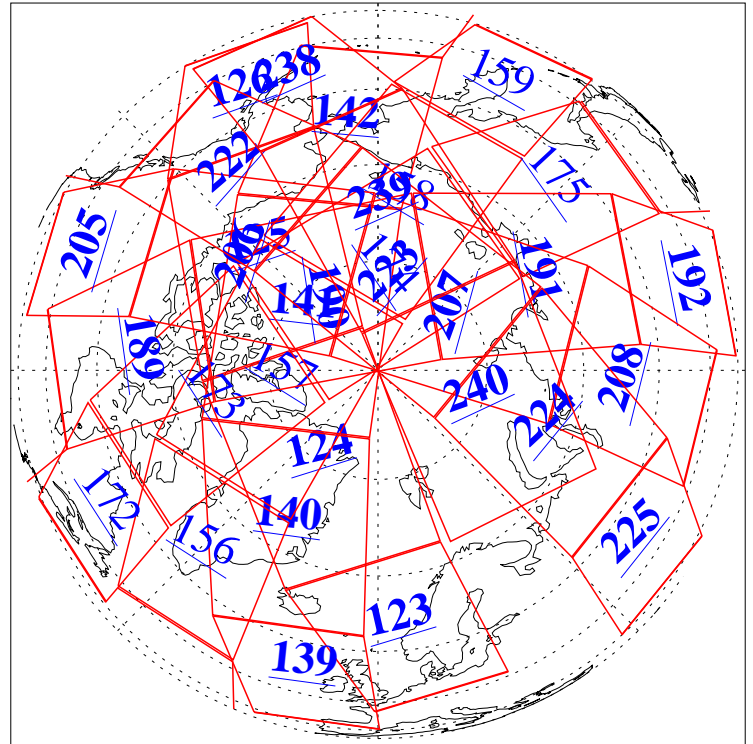

L1B Availability
AMSU Granules: 240
HSB Granules: 0
AIRS Granules: 211

8 Apr 2009
DoY 98
Aqua Day 2531
Granules: 1 to 120

Granules: 121 to 240

Legend: AMSU Available, HSB Available, AIRS Available

L1B Availability
AMSU Granules: 240
HSB Granules: 0
AIRS Granules: 211

8 Apr 2009
DoY 98
Aqua Day 2531
Ascending Granules

Descending Granules

Legend: AMSU Available, HSB Available, AIRS Available

L1B Availability
 AMSU Granules: 240
 HSB Granules: 0
 AIRS Granules: 211

8 Apr 2009
 DoY 98
 Aqua Day 2531

Northern Hemisphere Granules

Southern Hemisphere Granules

Legend: AMSU Available, HSB Available, AIRS Available