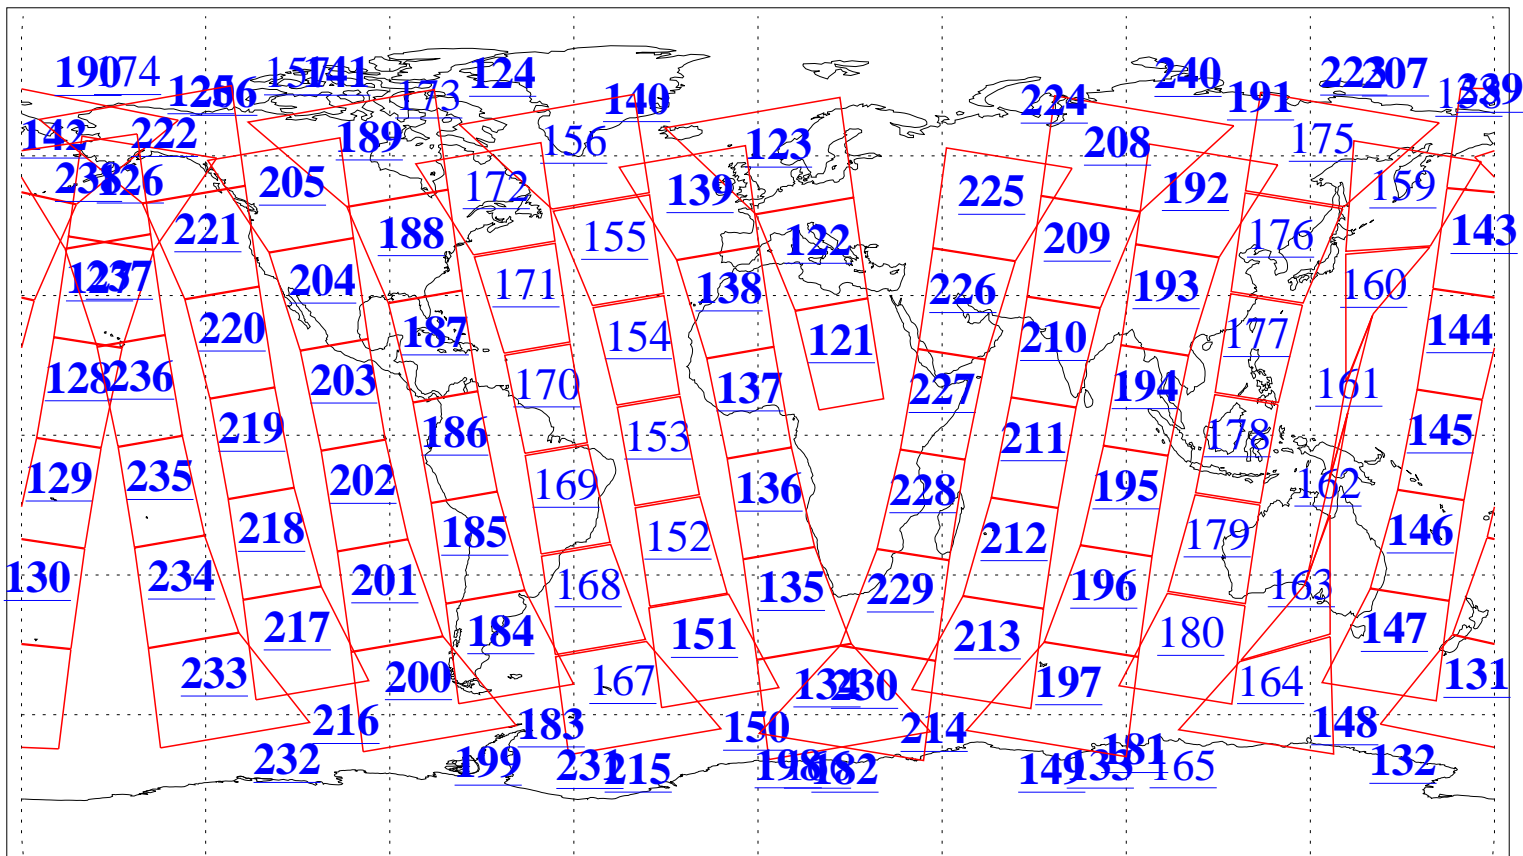

L1B Availability
AMSU Granules: 240
HSB Granules: 0
AIRS Granules: 211

8 Apr 2009
DoY 98
Aqua Day 2531
Granules: 1 to 120

Granules: 121 to 240

Legend: AMSU Available, HSB Available, AIRS Available

L1B Availability
AMSU Granules: 240
HSB Granules: 0
AIRS Granules: 211

8 Apr 2009
DoY 98
Aqua Day 2531
Ascending Granules

Descending Granules

Legend: AMSU Available, HSB Available, AIRS Available

L1B Availability
 AMSU Granules: 240
 HSB Granules: 0
 AIRS Granules: 211

8 Apr 2009
 DoY 98
 Aqua Day 2531

Northern Hemisphere Granules

Southern Hemisphere Granules

Legend: AMSU Available, HSB Available, AIRS Available