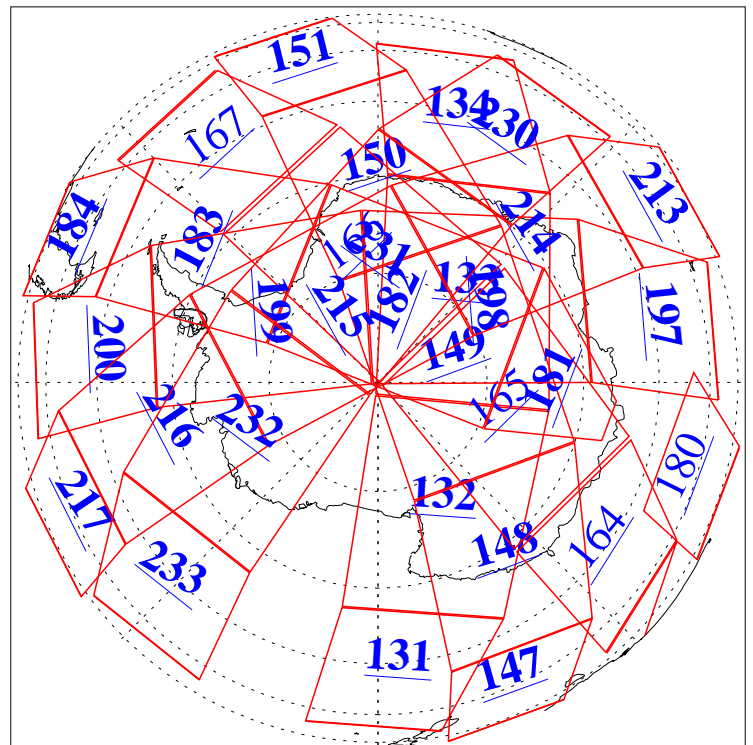

L1B Availability
AMSU Granules: 240
HSB Granules: 0
AIRS Granules: 211

8 Apr 2009
DoY 98
Aqua Day 2531
Granules: 1 to 120

Granules: 121 to 240

Legend: AMSU Available, HSB Available, AIRS Available

L1B Availability
AMSU Granules: 240
HSB Granules: 0
AIRS Granules: 211

8 Apr 2009
DoY 98
Aqua Day 2531
Ascending Granules

Descending Granules

Legend: AMSU Available, HSB Available, AIRS Available

L1B Availability
 AMSU Granules: 240
 HSB Granules: 0
 AIRS Granules: 211

8 Apr 2009
 DoY 98
 Aqua Day 2531

Northern Hemisphere Granules

Southern Hemisphere Granules

Legend: AMSU Available, HSB Available, AIRS Available