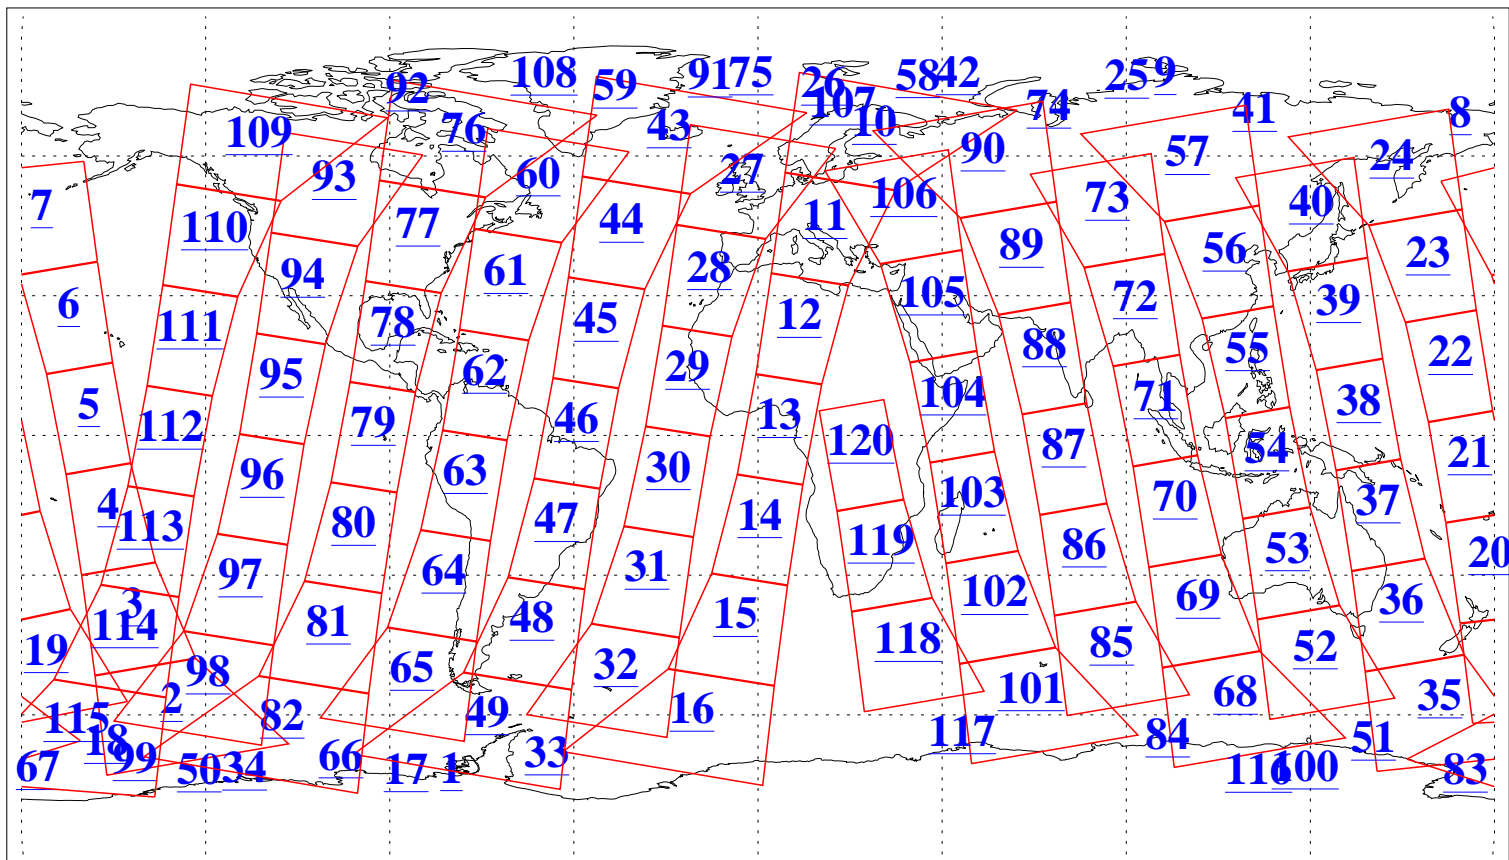

L1B Availability
AMSU Granules: 240
HSB Granules: 0
AIRS Granules: 211

8 Apr 2009
DoY 98
Aqua Day 2531
Granules: 1 to 120

Granules: 121 to 240

Legend: AMSU Available, HSB Available, AIRS Available

L1B Availability
AMSU Granules: 240
HSB Granules: 0
AIRS Granules: 211

8 Apr 2009
DoY 98
Aqua Day 2531
Ascending Granules

Descending Granules

Legend: AMSU Available, HSB Available, AIRS Available

L1B Availability
 AMSU Granules: 240
 HSB Granules: 0
 AIRS Granules: 211

8 Apr 2009
 DoY 98
 Aqua Day 2531

Northern Hemisphere Granules

Southern Hemisphere Granules

Legend: AMSU Available, HSB Available, AIRS Available