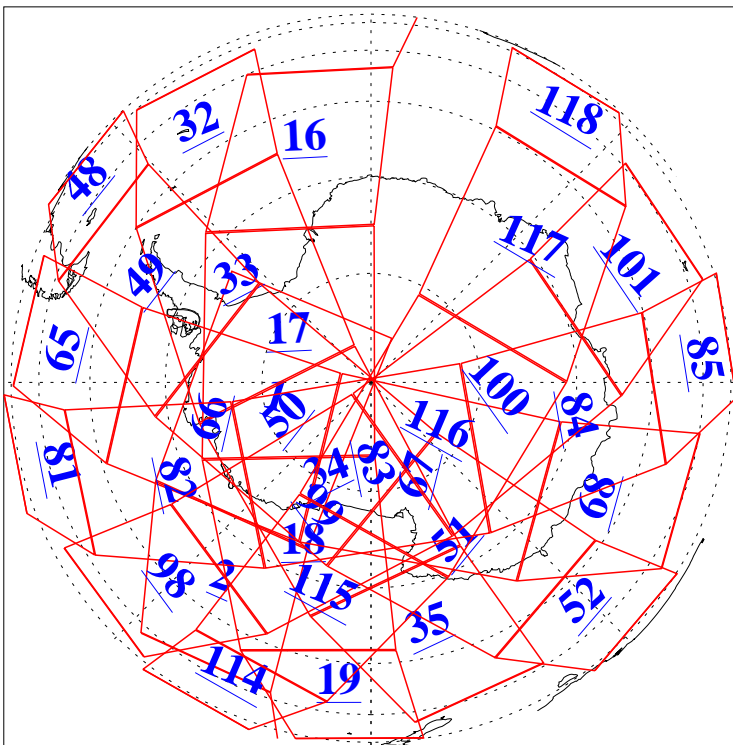

L1B Availability
AMSU Granules: 240
HSB Granules: 0
AIRS Granules: 211

8 Apr 2009
DoY 98
Aqua Day 2531
Granules: 1 to 120

Granules: 121 to 240

Legend: AMSU Available, HSB Available, AIRS Available

L1B Availability
AMSU Granules: 240
HSB Granules: 0
AIRS Granules: 211

8 Apr 2009
DoY 98
Aqua Day 2531
Ascending Granules

Descending Granules

Legend: AMSU Available, HSB Available, AIRS Available

L1B Availability
 AMSU Granules: 240
 HSB Granules: 0
 AIRS Granules: 211

8 Apr 2009
 DoY 98
 Aqua Day 2531

Northern Hemisphere Granules

Southern Hemisphere Granules

Legend: AMSU Available, HSB Available, AIRS Available