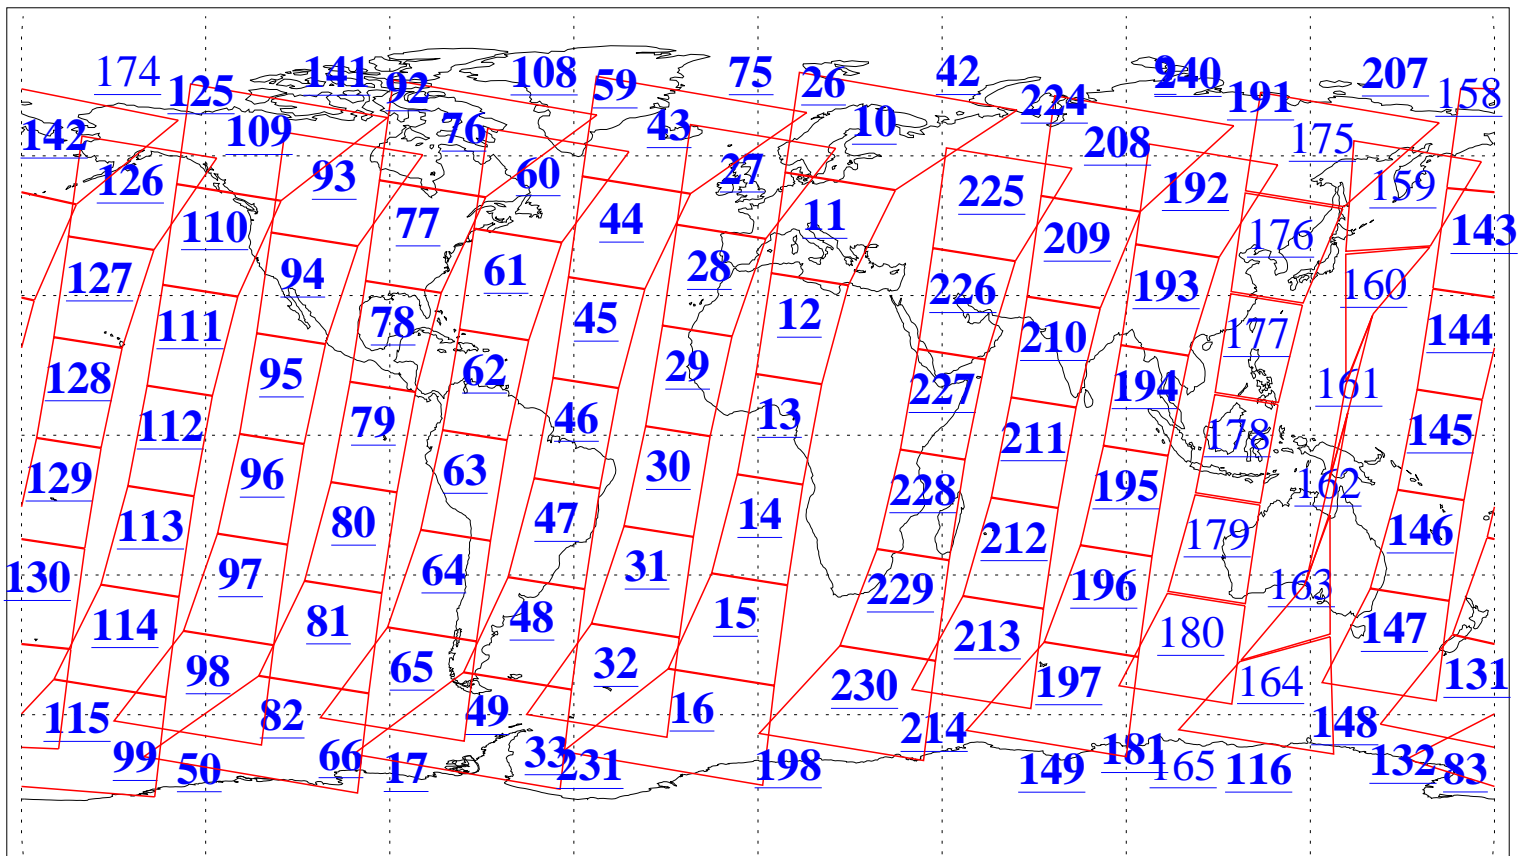

L1B Availability
AMSU Granules: 240
HSB Granules: 0
AIRS Granules: 211

8 Apr 2009
DoY 98
Aqua Day 2531
Granules: 1 to 120

Granules: 121 to 240

Legend: AMSU Available, HSB Available, AIRS Available

L1B Availability
AMSU Granules: 240
HSB Granules: 0
AIRS Granules: 211

8 Apr 2009
DoY 98
Aqua Day 2531
Ascending Granules

Descending Granules

Legend: AMSU Available, HSB Available, AIRS Available

L1B Availability
 AMSU Granules: 240
 HSB Granules: 0
 AIRS Granules: 211

8 Apr 2009
 DoY 98
 Aqua Day 2531

Northern Hemisphere Granules

Southern Hemisphere Granules

Legend: AMSU Available, HSB Available, AIRS Available