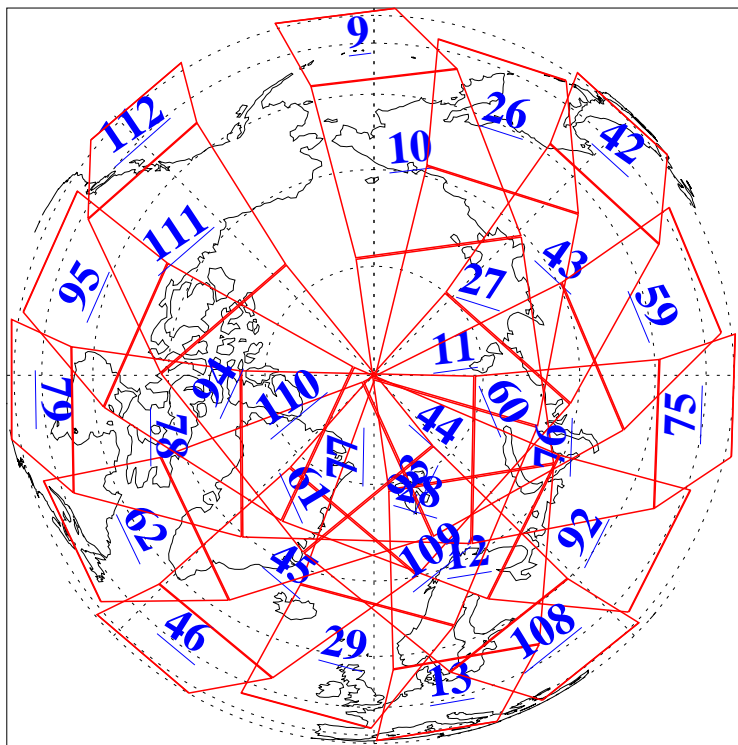

L1B Availability
AMSU Granules: 240
HSB Granules: 0
AIRS Granules: 240

6 Apr 2009
DoY 96
Aqua Day 2529
Granules: 1 to 120

Granules: 121 to 240

Legend: AMSU Available, HSB Available, AIRS Available

L1B Availability
AMSU Granules: 240
HSB Granules: 0
AIRS Granules: 240

6 Apr 2009
DoY 96
Aqua Day 2529

Ascending Granules

Descending Granules

Legend: AMSU Available, HSB Available, AIRS Available

L1B Availability
 AMSU Granules: 240
 HSB Granules: 0
 AIRS Granules: 240

6 Apr 2009
 DoY 96
 Aqua Day 2529

Northern Hemisphere Granules

Southern Hemisphere Granules

Legend: AMSU Available, HSB Available, AIRS Available