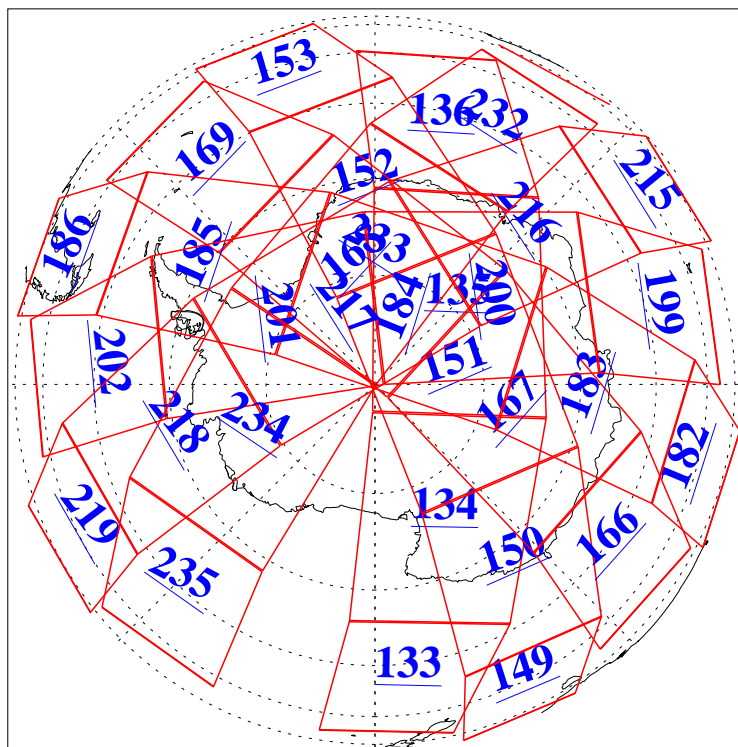

L1B Availability
AMSU Granules: 240
HSB Granules: 0
AIRS Granules: 240

6 Apr 2009
DoY 96
Aqua Day 2529
Granules: 1 to 120

Granules: 121 to 240

Legend: AMSU Available, HSB Available, AIRS Available

L1B Availability
AMSU Granules: 240
HSB Granules: 0
AIRS Granules: 240

6 Apr 2009
DoY 96
Aqua Day 2529

Ascending Granules

Descending Granules

Legend: AMSU Available, HSB Available, AIRS Available

L1B Availability
 AMSU Granules: 240
 HSB Granules: 0
 AIRS Granules: 240

6 Apr 2009
 DoY 96
 Aqua Day 2529

Northern Hemisphere Granules

Southern Hemisphere Granules

Legend: AMSU Available, HSB Available, AIRS Available