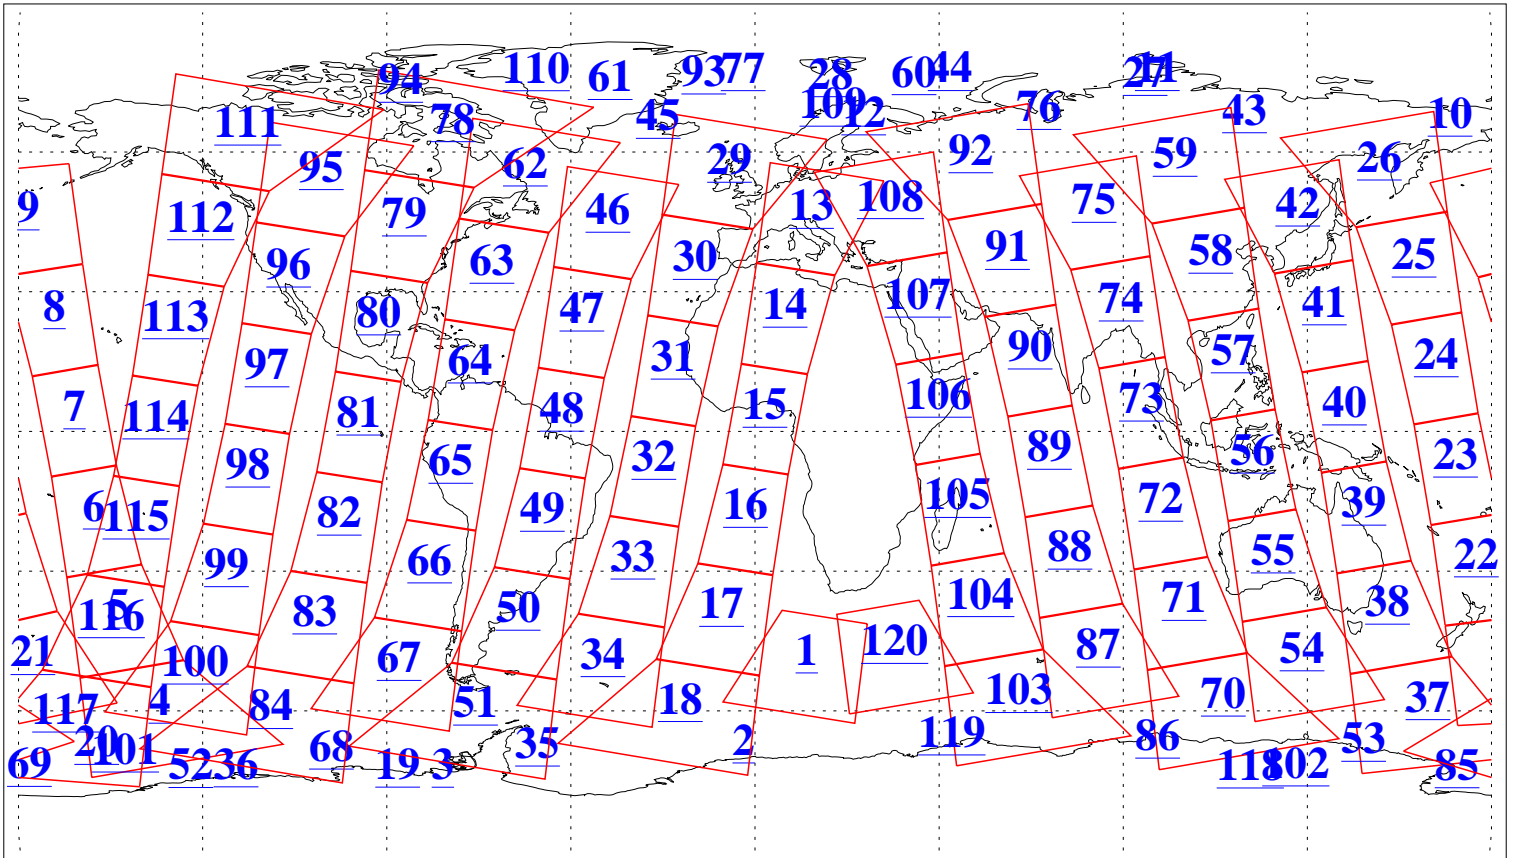

L1B Availability
AMSU Granules: 240
HSB Granules: 0
AIRS Granules: 240

6 Apr 2009
DoY 96
Aqua Day 2529
Granules: 1 to 120

Granules: 121 to 240

Legend: AMSU Available, HSB Available, AIRS Available

L1B Availability
AMSU Granules: 240
HSB Granules: 0
AIRS Granules: 240

6 Apr 2009
DoY 96
Aqua Day 2529

Ascending Granules

Descending Granules

Legend: AMSU Available, HSB Available, AIRS Available

L1B Availability
 AMSU Granules: 240
 HSB Granules: 0
 AIRS Granules: 240

6 Apr 2009
 DoY 96
 Aqua Day 2529

Northern Hemisphere Granules

Southern Hemisphere Granules

Legend: AMSU Available, HSB Available, AIRS Available