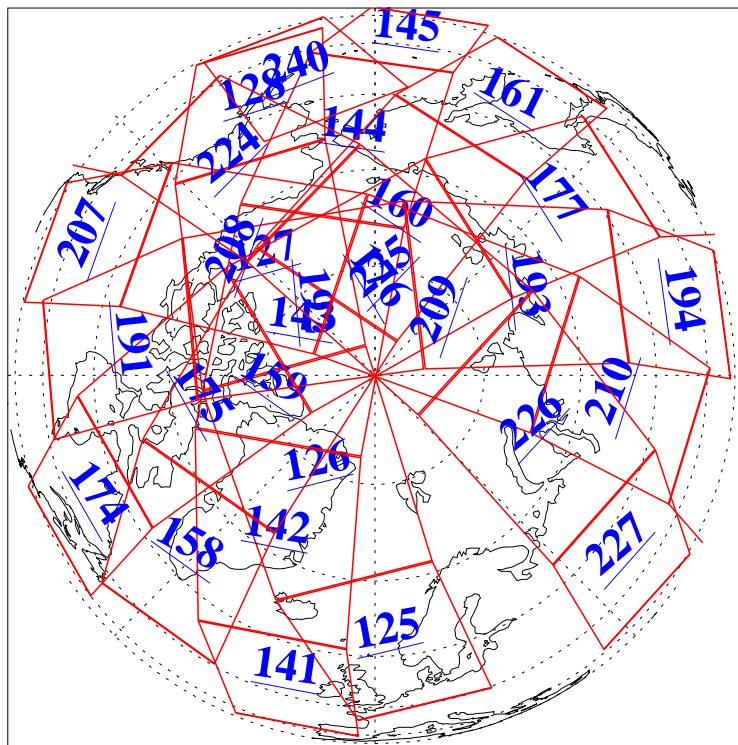

L1B Availability
AMSU Granules: 240
HSB Granules: 0
AIRS Granules: 240

6 Apr 2009
DoY 96
Aqua Day 2529
Granules: 1 to 120

Granules: 121 to 240

Legend: AMSU Available, HSB Available, AIRS Available

L1B Availability
AMSU Granules: 240
HSB Granules: 0
AIRS Granules: 240

6 Apr 2009
DoY 96
Aqua Day 2529

Ascending Granules

Descending Granules

Legend: AMSU Available, HSB Available, AIRS Available

L1B Availability
 AMSU Granules: 240
 HSB Granules: 0
 AIRS Granules: 240

6 Apr 2009
 DoY 96
 Aqua Day 2529

Northern Hemisphere Granules

Southern Hemisphere Granules

Legend: AMSU Available, HSB Available, AIRS Available