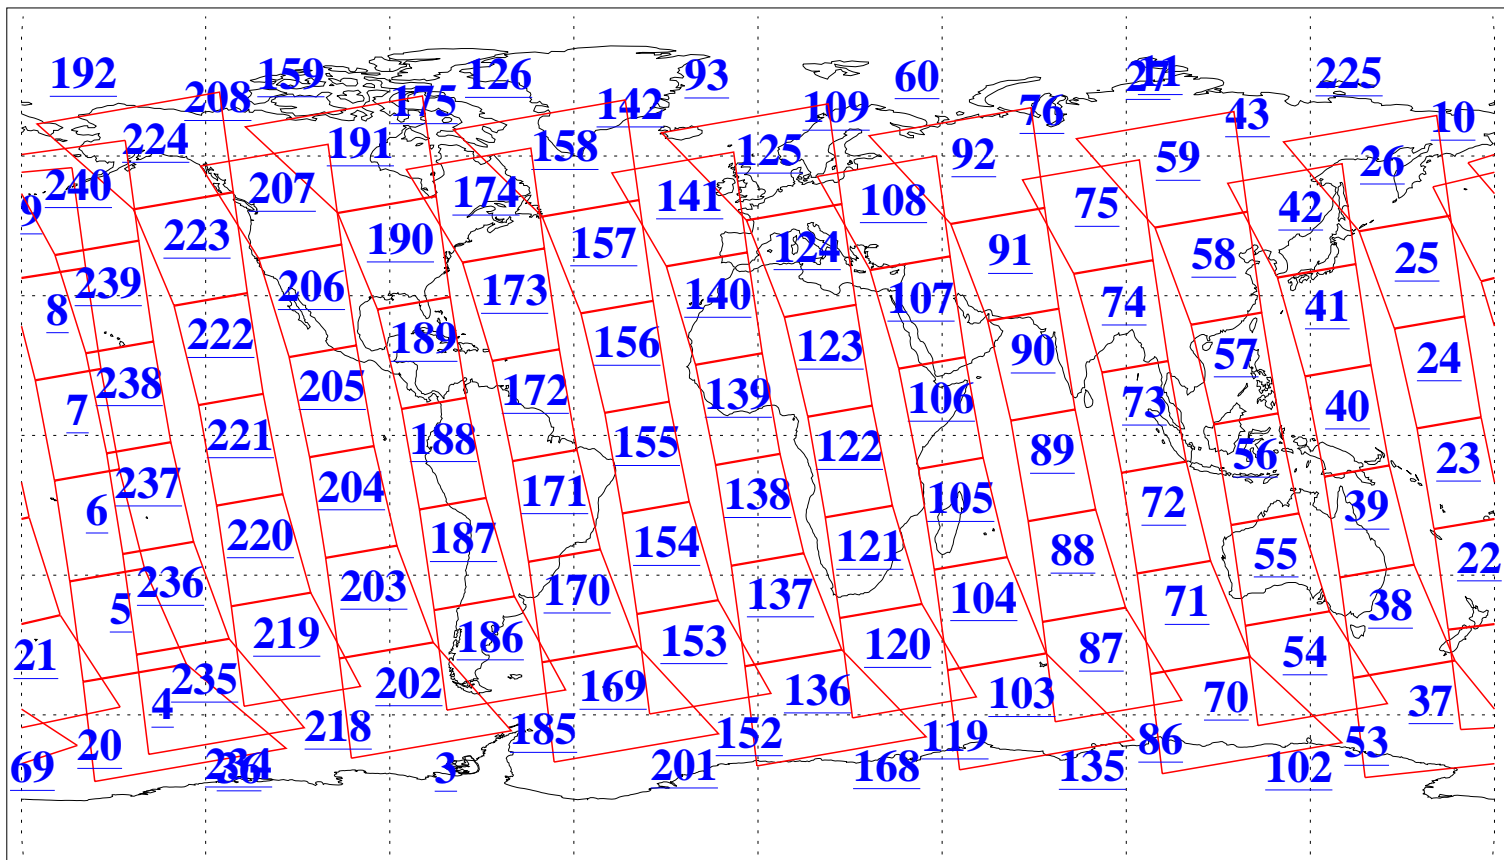

L1B Availability
AMSU Granules: 240
HSB Granules: 0
AIRS Granules: 240

6 Apr 2009
DoY 96
Aqua Day 2529
Granules: 1 to 120

Granules: 121 to 240

Legend: AMSU Available, HSB Available, AIRS Available

L1B Availability
AMSU Granules: 240
HSB Granules: 0
AIRS Granules: 240

6 Apr 2009
DoY 96
Aqua Day 2529

Ascending Granules

Descending Granules

Legend: AMSU Available, HSB Available, AIRS Available

L1B Availability
 AMSU Granules: 240
 HSB Granules: 0
 AIRS Granules: 240

6 Apr 2009
 DoY 96
 Aqua Day 2529

Northern Hemisphere Granules

Southern Hemisphere Granules

Legend: AMSU Available, HSB Available, AIRS Available