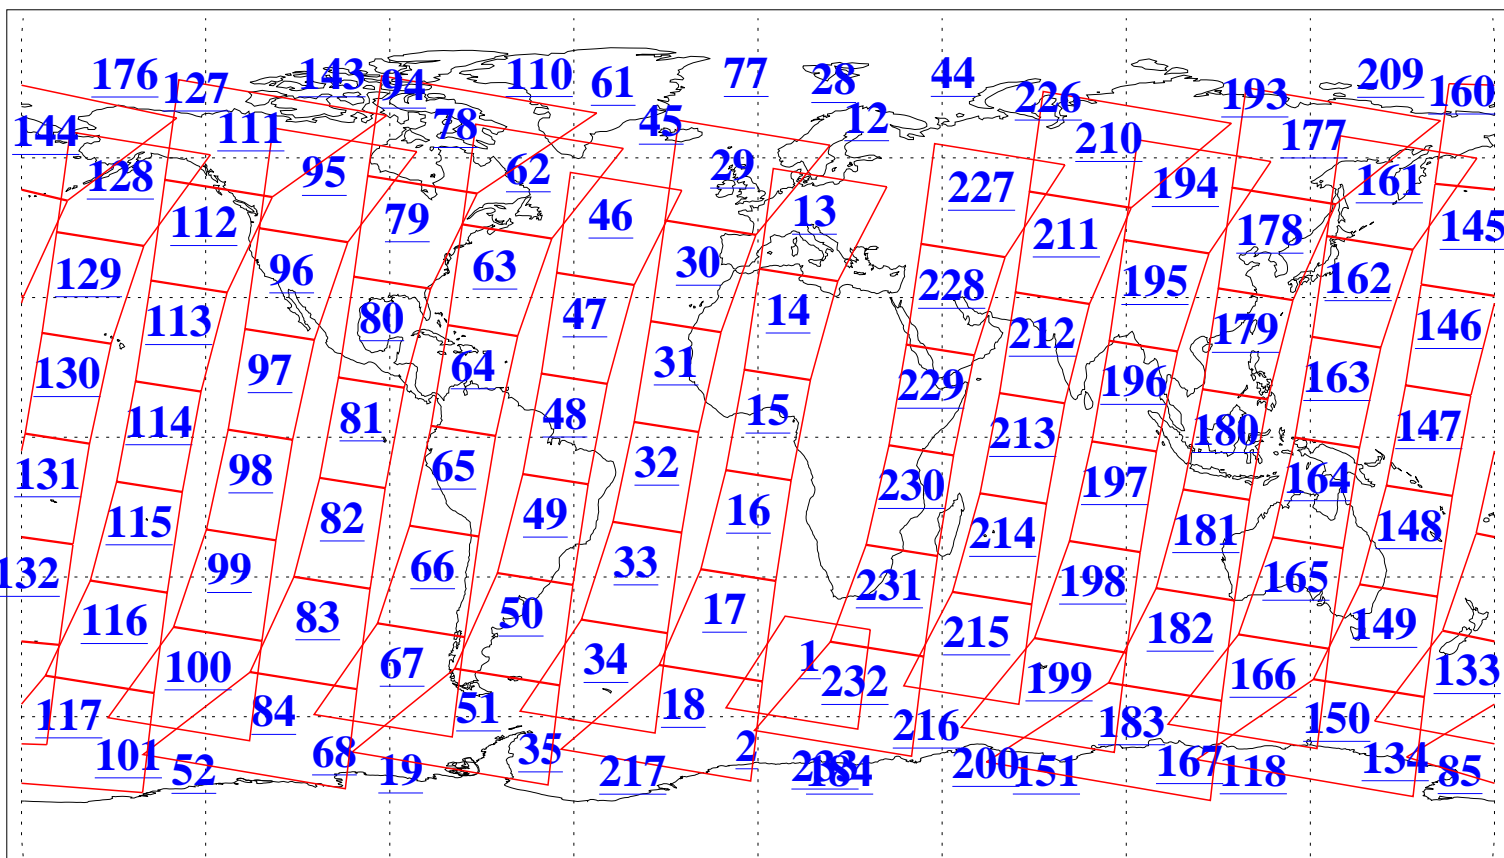

L1B Availability
AMSU Granules: 240
HSB Granules: 0
AIRS Granules: 240

6 Apr 2009
DoY 96
Aqua Day 2529
Granules: 1 to 120

Granules: 121 to 240

Legend: AMSU Available, HSB Available, AIRS Available

L1B Availability
AMSU Granules: 240
HSB Granules: 0
AIRS Granules: 240

6 Apr 2009
DoY 96
Aqua Day 2529

Ascending Granules

Descending Granules

Legend: AMSU Available, HSB Available, AIRS Available

L1B Availability
 AMSU Granules: 240
 HSB Granules: 0
 AIRS Granules: 240

6 Apr 2009
 DoY 96
 Aqua Day 2529

Northern Hemisphere Granules

Southern Hemisphere Granules

Legend: AMSU Available, HSB Available, AIRS Available