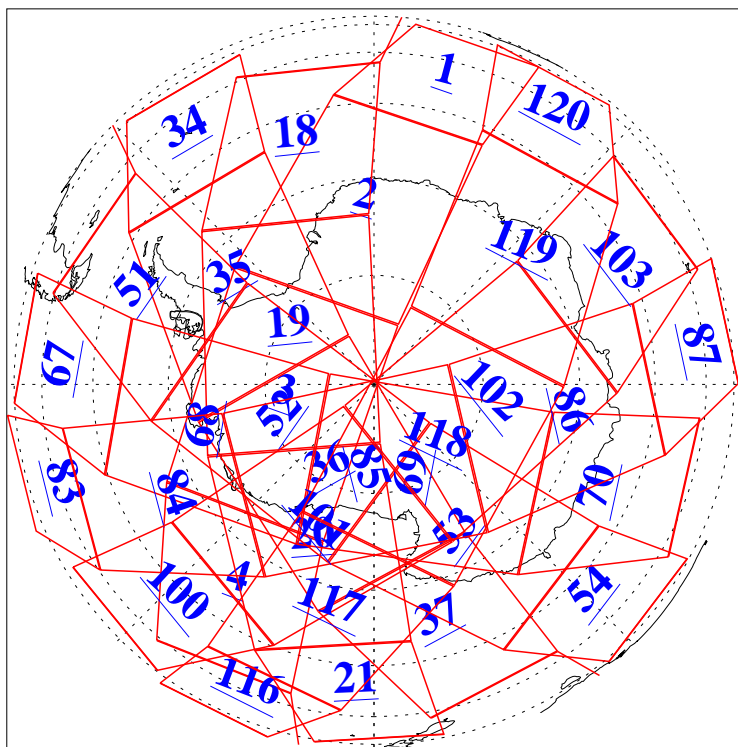

L1B Availability
AMSU Granules: 240
HSB Granules: 0
AIRS Granules: 240

6 Apr 2009
DoY 96
Aqua Day 2529
Granules: 1 to 120

Granules: 121 to 240

Legend: AMSU Available, HSB Available, AIRS Available

L1B Availability
AMSU Granules: 240
HSB Granules: 0
AIRS Granules: 240

6 Apr 2009
DoY 96
Aqua Day 2529

Ascending Granules

Descending Granules

Legend: AMSU Available, HSB Available, AIRS Available

L1B Availability
 AMSU Granules: 240
 HSB Granules: 0
 AIRS Granules: 240

6 Apr 2009
 DoY 96
 Aqua Day 2529

Northern Hemisphere Granules

Southern Hemisphere Granules

Legend: AMSU Available, HSB Available, AIRS Available