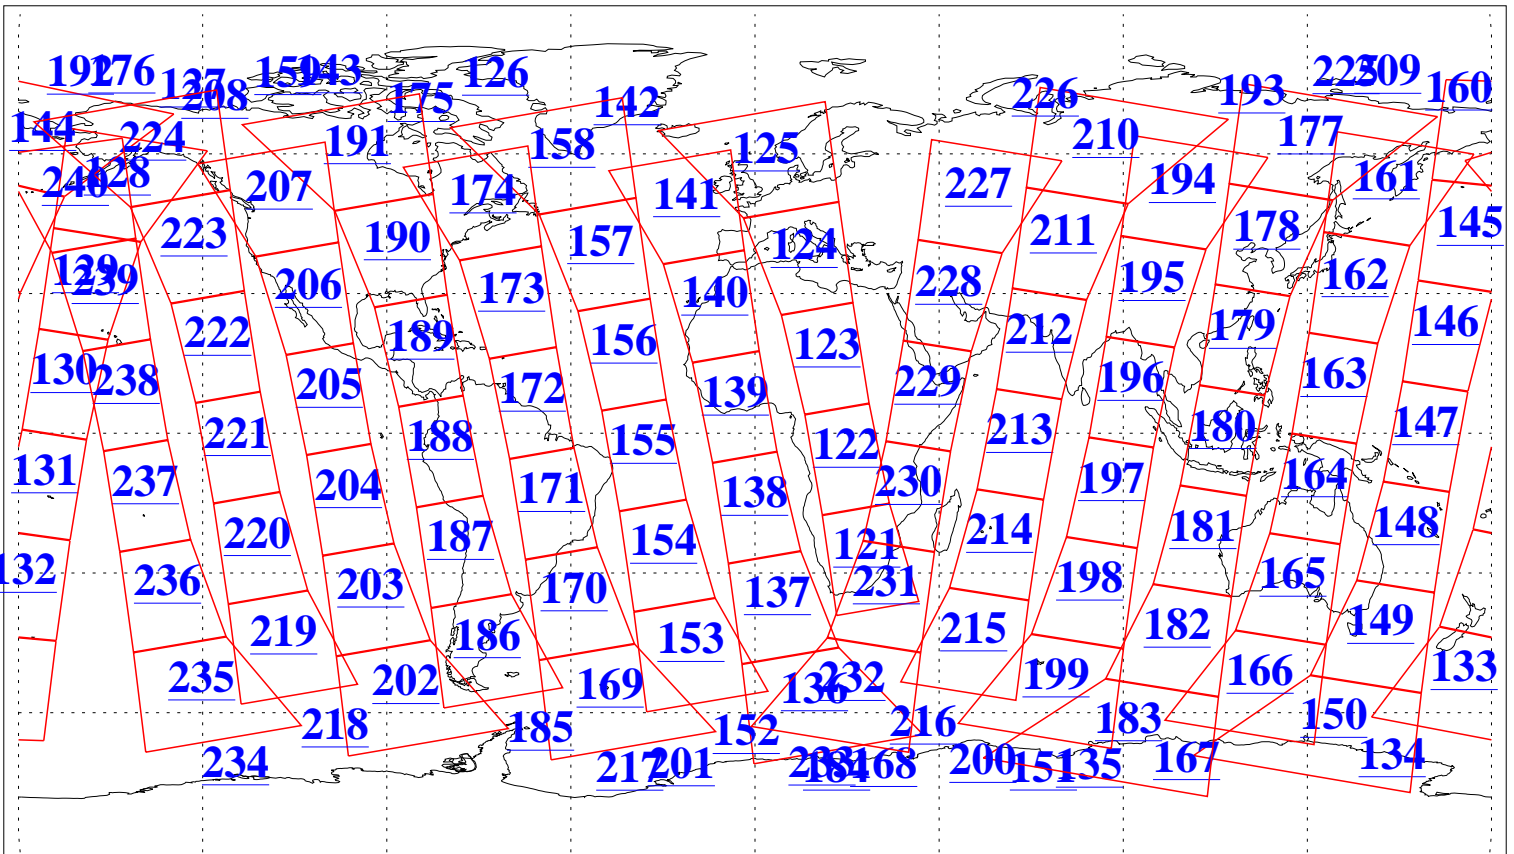

L1B Availability
AMSU Granules: 240
HSB Granules: 0
AIRS Granules: 240

6 Apr 2009
DoY 96
Aqua Day 2529
Granules: 1 to 120

Granules: 121 to 240

Legend: AMSU Available, HSB Available, AIRS Available

L1B Availability
AMSU Granules: 240
HSB Granules: 0
AIRS Granules: 240

6 Apr 2009
DoY 96
Aqua Day 2529

Ascending Granules

Descending Granules

Legend: AMSU Available, HSB Available, AIRS Available

L1B Availability
 AMSU Granules: 240
 HSB Granules: 0
 AIRS Granules: 240

6 Apr 2009
 DoY 96
 Aqua Day 2529

Northern Hemisphere Granules

Southern Hemisphere Granules

Legend: AMSU Available, HSB Available, AIRS Available