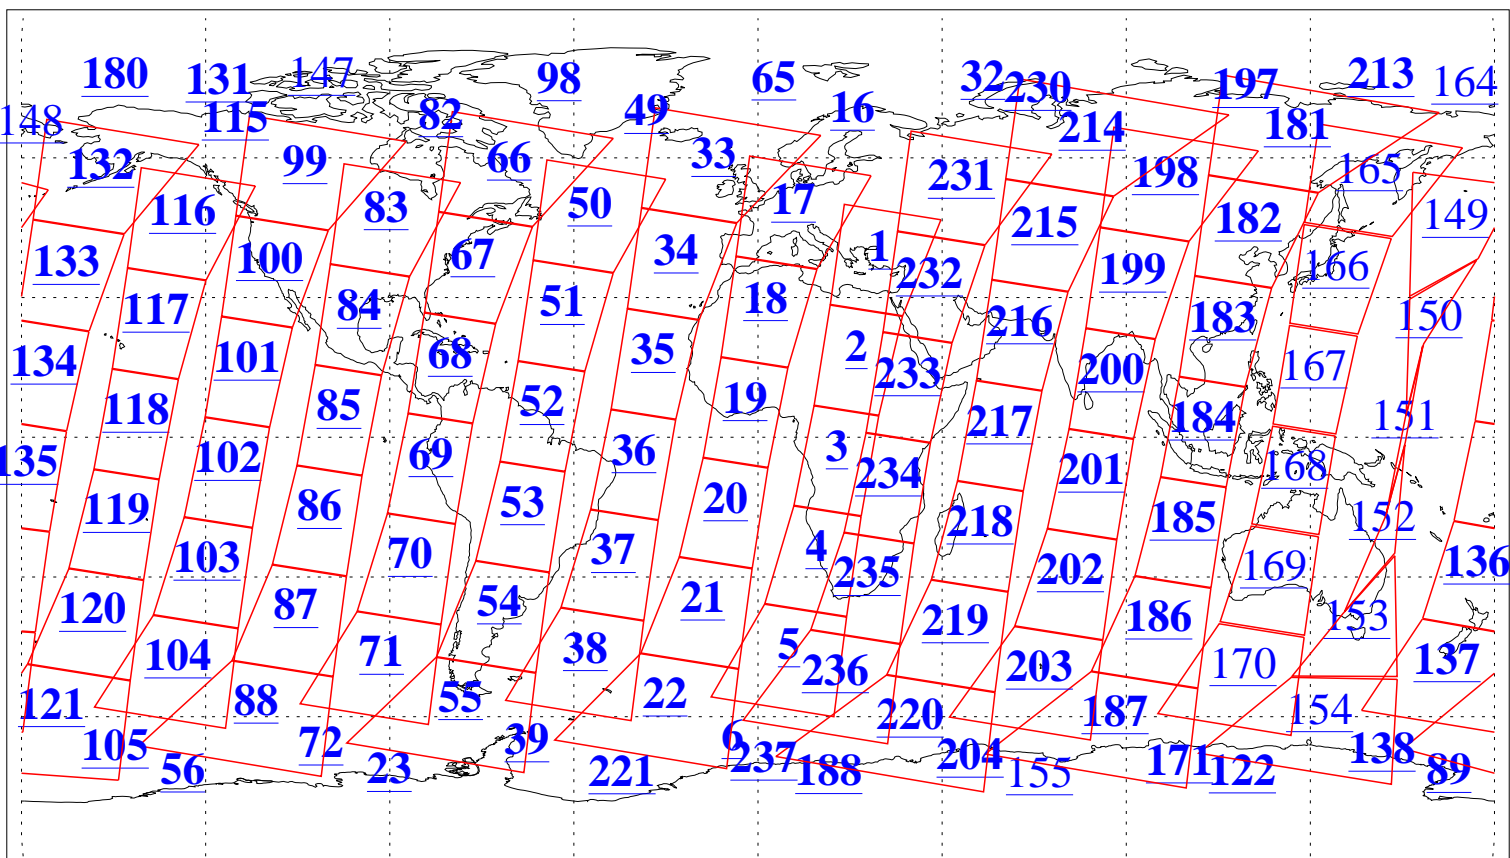

L1B Availability
AMSU Granules: 240
HSB Granules: 0
AIRS Granules: 212

2 Apr 2009
DoY 92
Aqua Day 2525
Granules: 1 to 120

Granules: 121 to 240

Legend: AMSU Available, HSB Available, AIRS Available

L1B Availability
AMSU Granules: 240
HSB Granules: 0
AIRS Granules: 212

2 Apr 2009
DoY 92
Aqua Day 2525

Ascending Granules

Descending Granules

Legend: AMSU Available, HSB Available, AIRS Available

L1B Availability
 AMSU Granules: 240
 HSB Granules: 0
 AIRS Granules: 212

2 Apr 2009
 DoY 92
 Aqua Day 2525

Northern Hemisphere Granules

Southern Hemisphere Granules

Legend: AMSU Available, HSB Available, AIRS Available