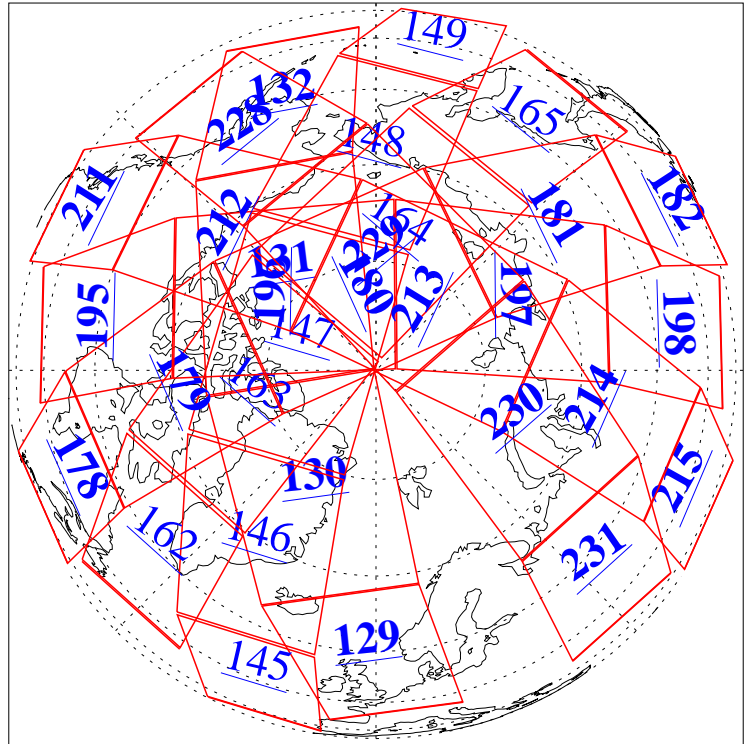

L1B Availability
AMSU Granules: 240
HSB Granules: 0
AIRS Granules: 212

2 Apr 2009
DoY 92
Aqua Day 2525
Granules: 1 to 120

Granules: 121 to 240

Legend: AMSU Available, HSB Available, AIRS Available

L1B Availability
AMSU Granules: 240
HSB Granules: 0
AIRS Granules: 212

2 Apr 2009
DoY 92
Aqua Day 2525

Ascending Granules

Descending Granules

Legend: AMSU Available, HSB Available, AIRS Available

L1B Availability
 AMSU Granules: 240
 HSB Granules: 0
 AIRS Granules: 212

2 Apr 2009
 DoY 92
 Aqua Day 2525

Northern Hemisphere Granules

Southern Hemisphere Granules

Legend: AMSU Available, HSB Available, AIRS Available