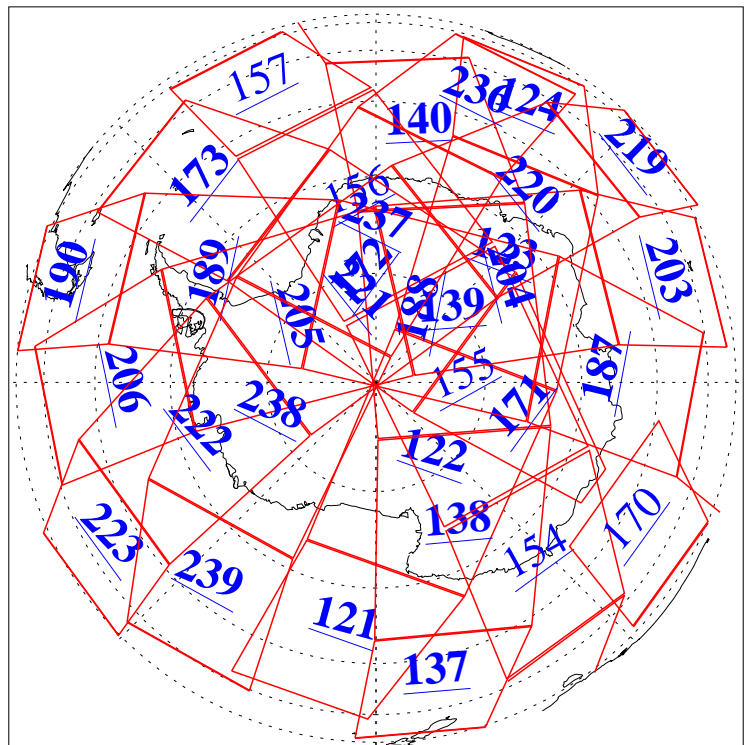

2 Apr 2009
DoY 92
Aqua Day 2525

Ascending Granules

Descending Granules

Legend: AMSU Available, HSB Available, AIRS Available

L1B Availability
 AMSU Granules: 240
 HSB Granules: 0
 AIRS Granules: 212

2 Apr 2009
 DoY 92
 Aqua Day 2525

Northern Hemisphere Granules

Southern Hemisphere Granules

Legend: AMSU Available, HSB Available, AIRS Available