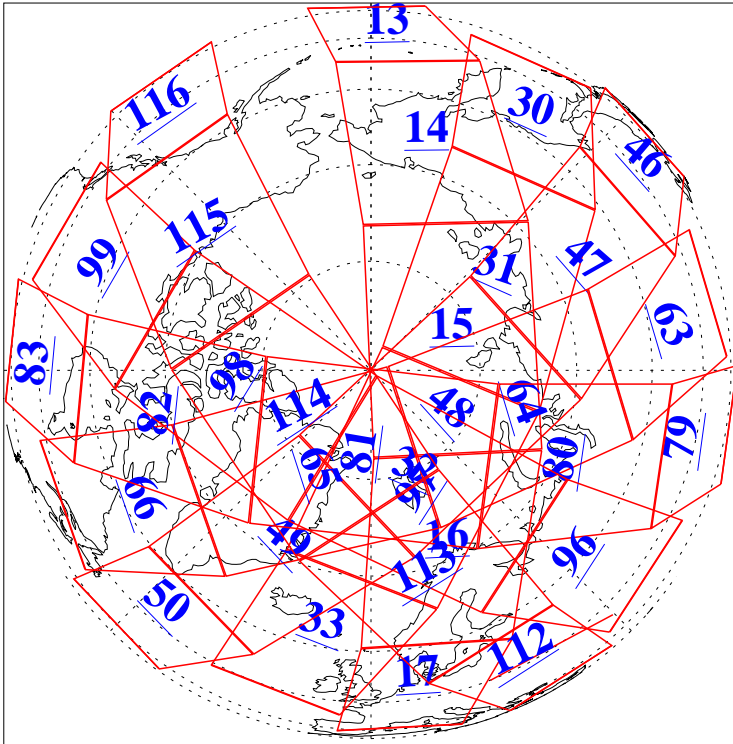

L1B Availability
AMSU Granules: 240
HSB Granules: 0
AIRS Granules: 212

2 Apr 2009
DoY 92
Aqua Day 2525
Granules: 1 to 120

Granules: 121 to 240

Legend: AMSU Available, HSB Available, AIRS Available

L1B Availability
AMSU Granules: 240
HSB Granules: 0
AIRS Granules: 212

2 Apr 2009
DoY 92
Aqua Day 2525

Ascending Granules

Descending Granules

Legend: AMSU Available, HSB Available, AIRS Available

L1B Availability
 AMSU Granules: 240
 HSB Granules: 0
 AIRS Granules: 212

2 Apr 2009
 DoY 92
 Aqua Day 2525

Northern Hemisphere Granules

Southern Hemisphere Granules

Legend: AMSU Available, HSB Available, AIRS Available