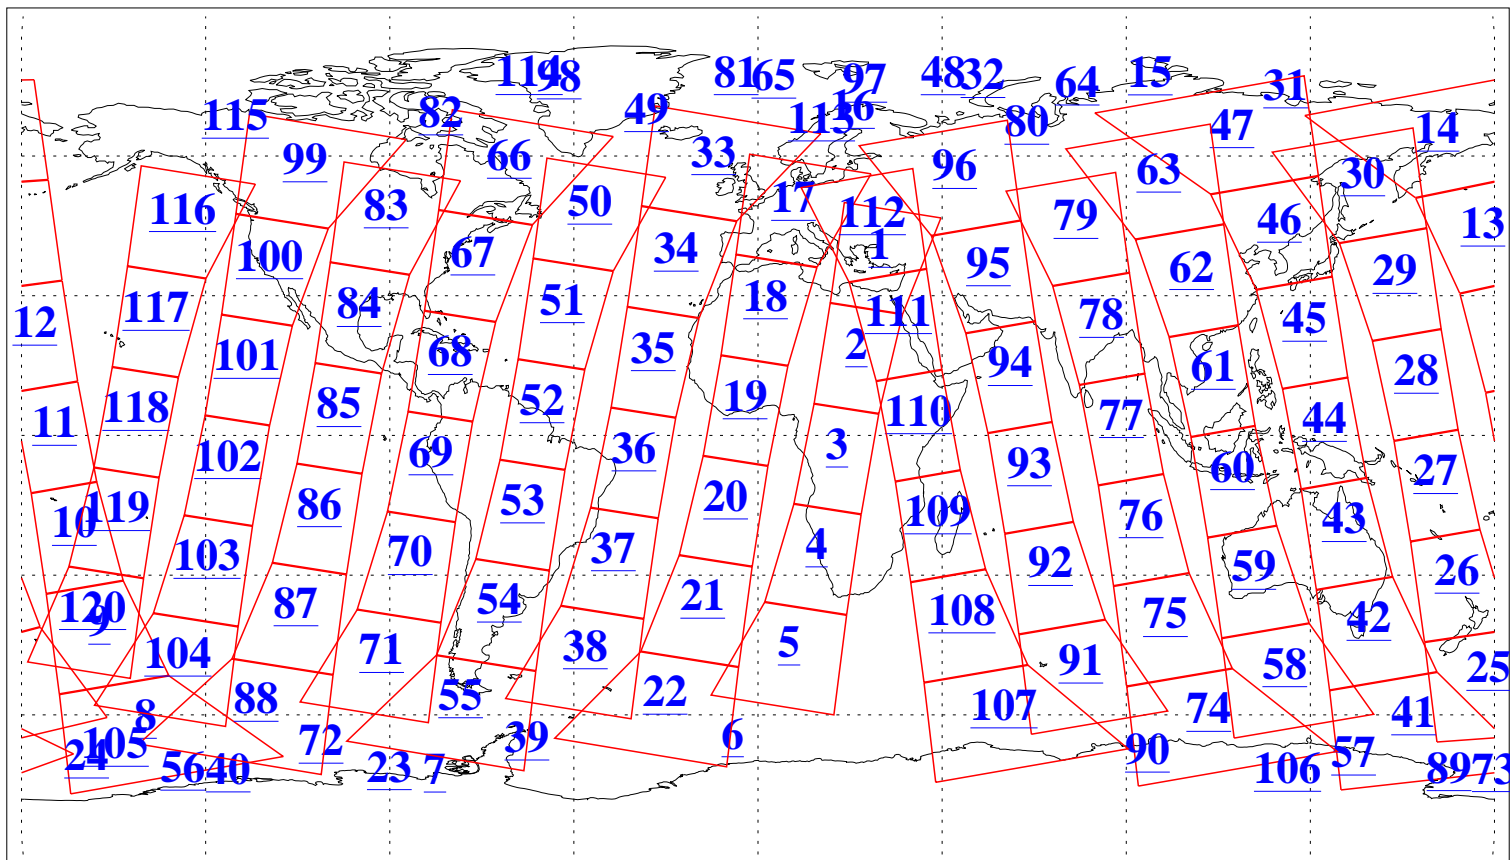

L1B Availability
AMSU Granules: 240
HSB Granules: 0
AIRS Granules: 212

2 Apr 2009
DoY 92
Aqua Day 2525
Granules: 1 to 120

Granules: 121 to 240

Legend: AMSU Available, HSB Available, AIRS Available

L1B Availability
AMSU Granules: 240
HSB Granules: 0
AIRS Granules: 212

2 Apr 2009
DoY 92
Aqua Day 2525

Ascending Granules

Descending Granules

Legend: AMSU Available, HSB Available, AIRS Available

L1B Availability
 AMSU Granules: 240
 HSB Granules: 0
 AIRS Granules: 212

2 Apr 2009
 DoY 92
 Aqua Day 2525

Northern Hemisphere Granules

Southern Hemisphere Granules

Legend: AMSU Available, HSB Available, AIRS Available