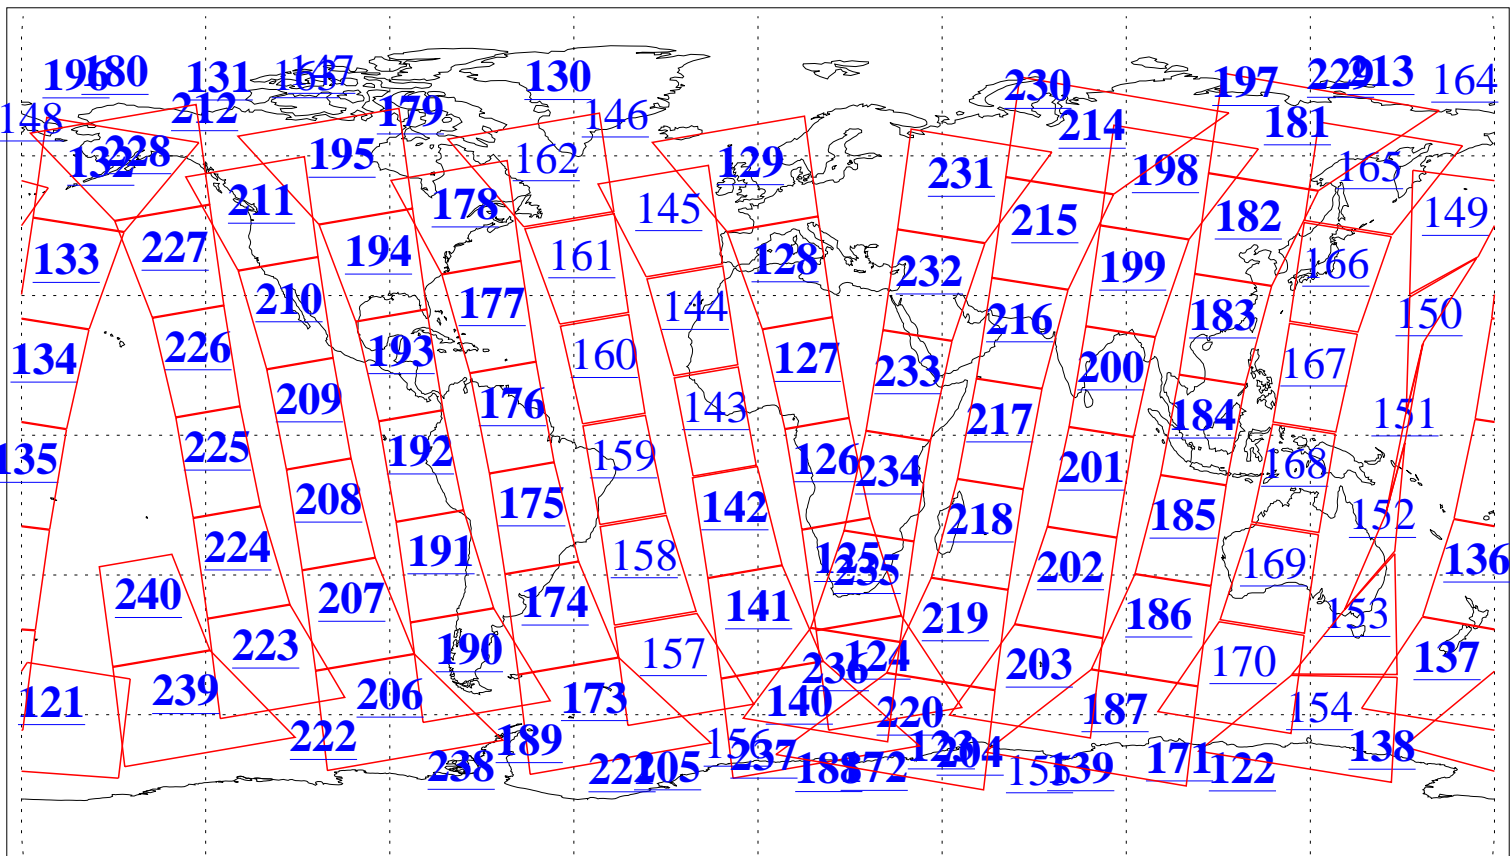

L1B Availability
AMSU Granules: 240
HSB Granules: 0
AIRS Granules: 212

2 Apr 2009
DoY 92
Aqua Day 2525
Granules: 1 to 120

Granules: 121 to 240

Legend: AMSU Available, HSB Available, AIRS Available

L1B Availability
AMSU Granules: 240
HSB Granules: 0
AIRS Granules: 212

2 Apr 2009
DoY 92
Aqua Day 2525

Ascending Granules

Descending Granules

Legend: AMSU Available, HSB Available, AIRS Available

L1B Availability
 AMSU Granules: 240
 HSB Granules: 0
 AIRS Granules: 212

2 Apr 2009
 DoY 92
 Aqua Day 2525

Northern Hemisphere Granules

Southern Hemisphere Granules

Legend: AMSU Available, HSB Available, AIRS Available