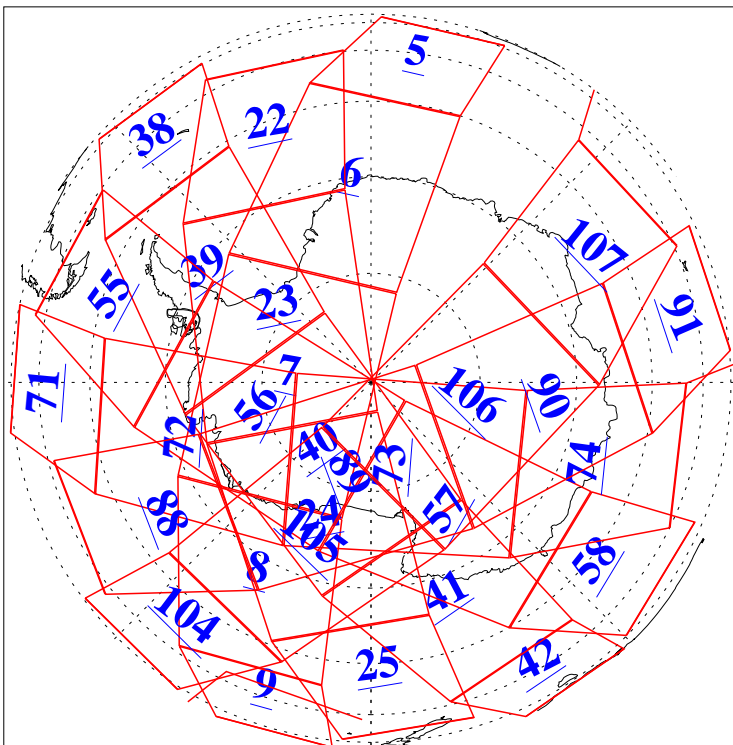

L1B Availability
AMSU Granules: 240
HSB Granules: 0
AIRS Granules: 212

2 Apr 2009
DoY 92
Aqua Day 2525
Granules: 1 to 120

Granules: 121 to 240

Legend: AMSU Available, HSB Available, AIRS Available

L1B Availability
AMSU Granules: 240
HSB Granules: 0
AIRS Granules: 212

2 Apr 2009
DoY 92
Aqua Day 2525

Ascending Granules

Descending Granules

Legend: AMSU Available, HSB Available, AIRS Available

L1B Availability
 AMSU Granules: 240
 HSB Granules: 0
 AIRS Granules: 212

2 Apr 2009
 DoY 92
 Aqua Day 2525

Northern Hemisphere Granules

Southern Hemisphere Granules

Legend: AMSU Available, HSB Available, AIRS Available