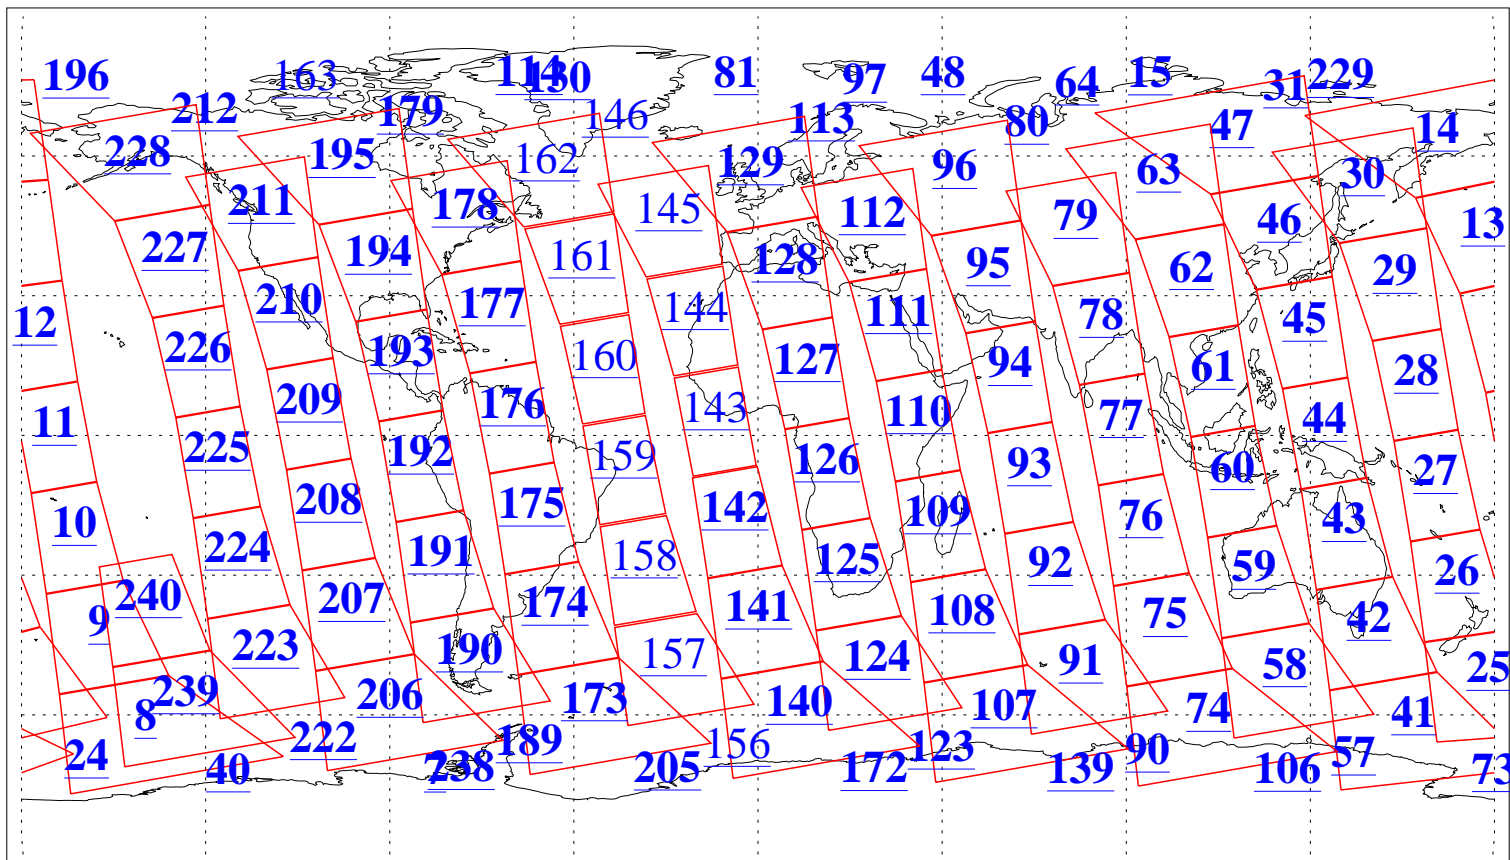

L1B Availability
AMSU Granules: 240
HSB Granules: 0
AIRS Granules: 212

2 Apr 2009
DoY 92
Aqua Day 2525
Granules: 1 to 120

Granules: 121 to 240

Legend: AMSU Available, HSB Available, AIRS Available

L1B Availability
AMSU Granules: 240
HSB Granules: 0
AIRS Granules: 212

2 Apr 2009
DoY 92
Aqua Day 2525

Ascending Granules

Descending Granules

Legend: AMSU Available, HSB Available, AIRS Available

L1B Availability
 AMSU Granules: 240
 HSB Granules: 0
 AIRS Granules: 212

2 Apr 2009
 DoY 92
 Aqua Day 2525

Northern Hemisphere Granules

Southern Hemisphere Granules

Legend: AMSU Available, HSB Available, AIRS Available